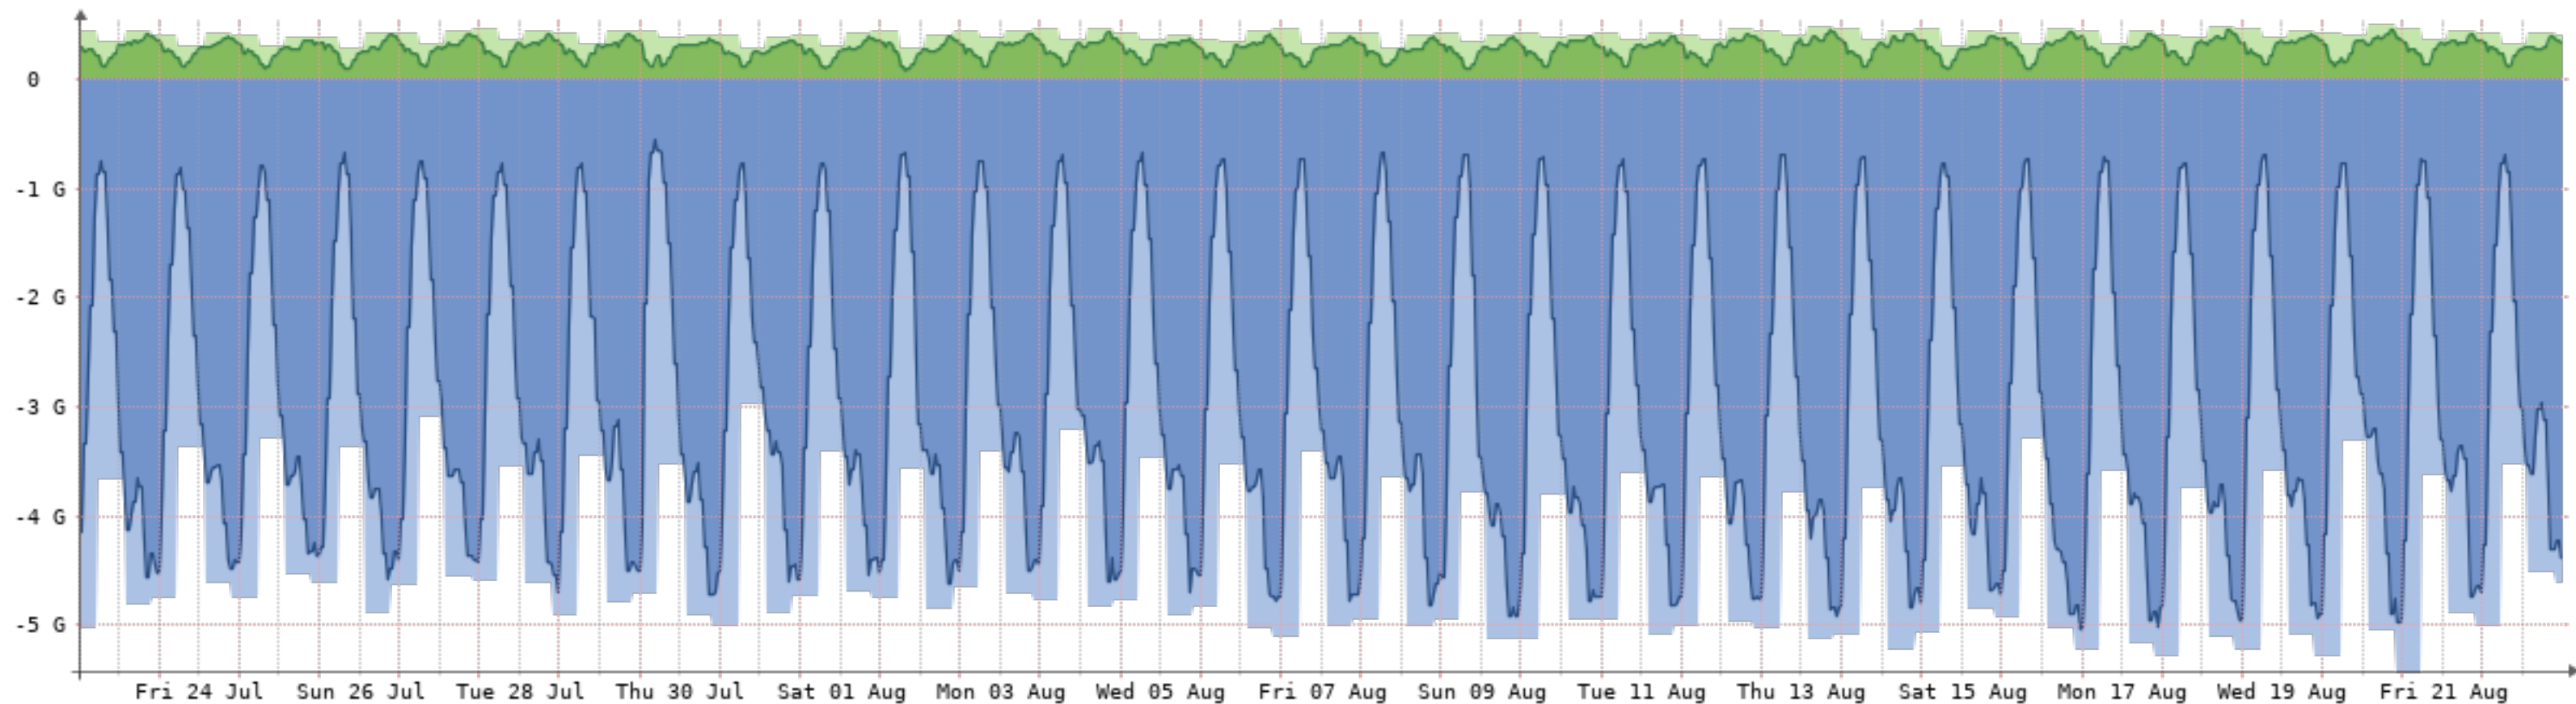

Bits/s	Last	Avg	Max	95th
In	336.75M	282.96M	492.27M	396.77M
Out	4.38G	3.00G	5.43G	4.75G
Highest				4.75G
Total	1.10P	(In 94.73T	Out 1.00P)	

2020-7-23 - 2020-8-23 - Latini(NQN-LAT)[10GB]