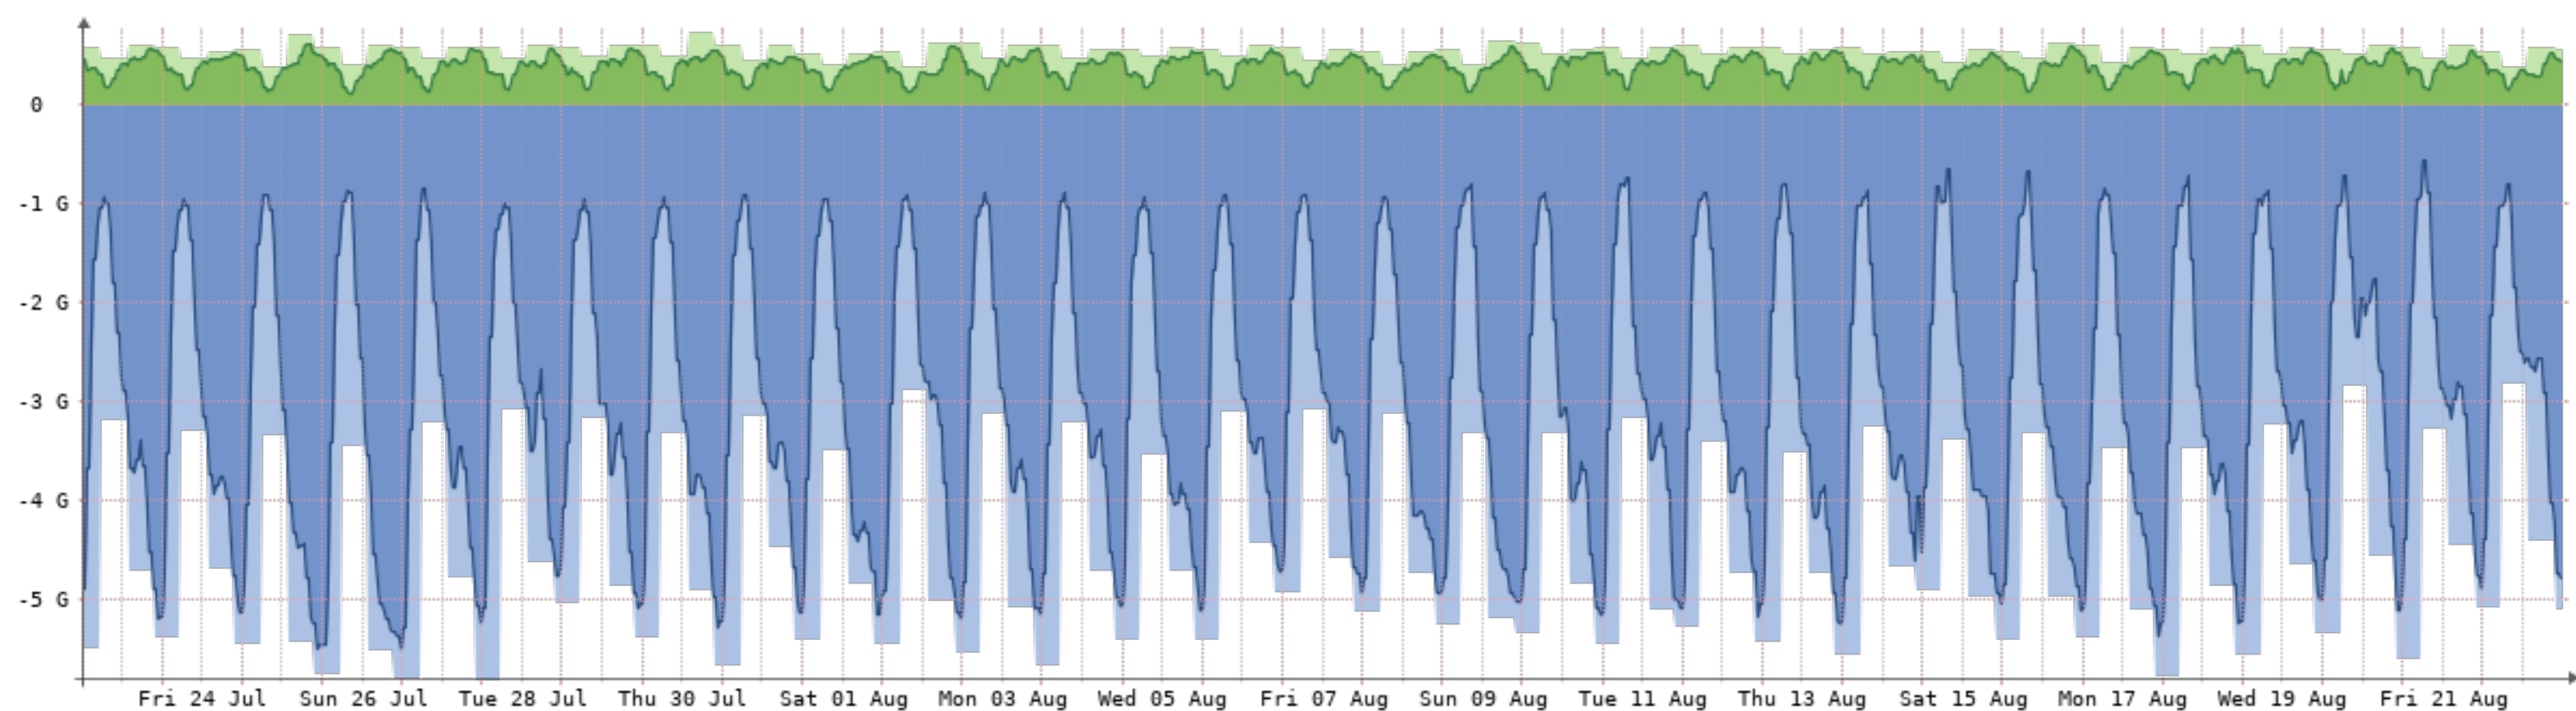

Bits/s	Last	Avg	Max	95th
In	444.37M	393.40M	727.82M	553.67M
Out	4.78G	3.04G	5.80G	5.08G
Highest				5.08G
Total	1.15P	(In 131.71T	Out 1.02P)	

2020-7-23 - 2020-8-23 - Cotesma(NQN-COT)[10GB]