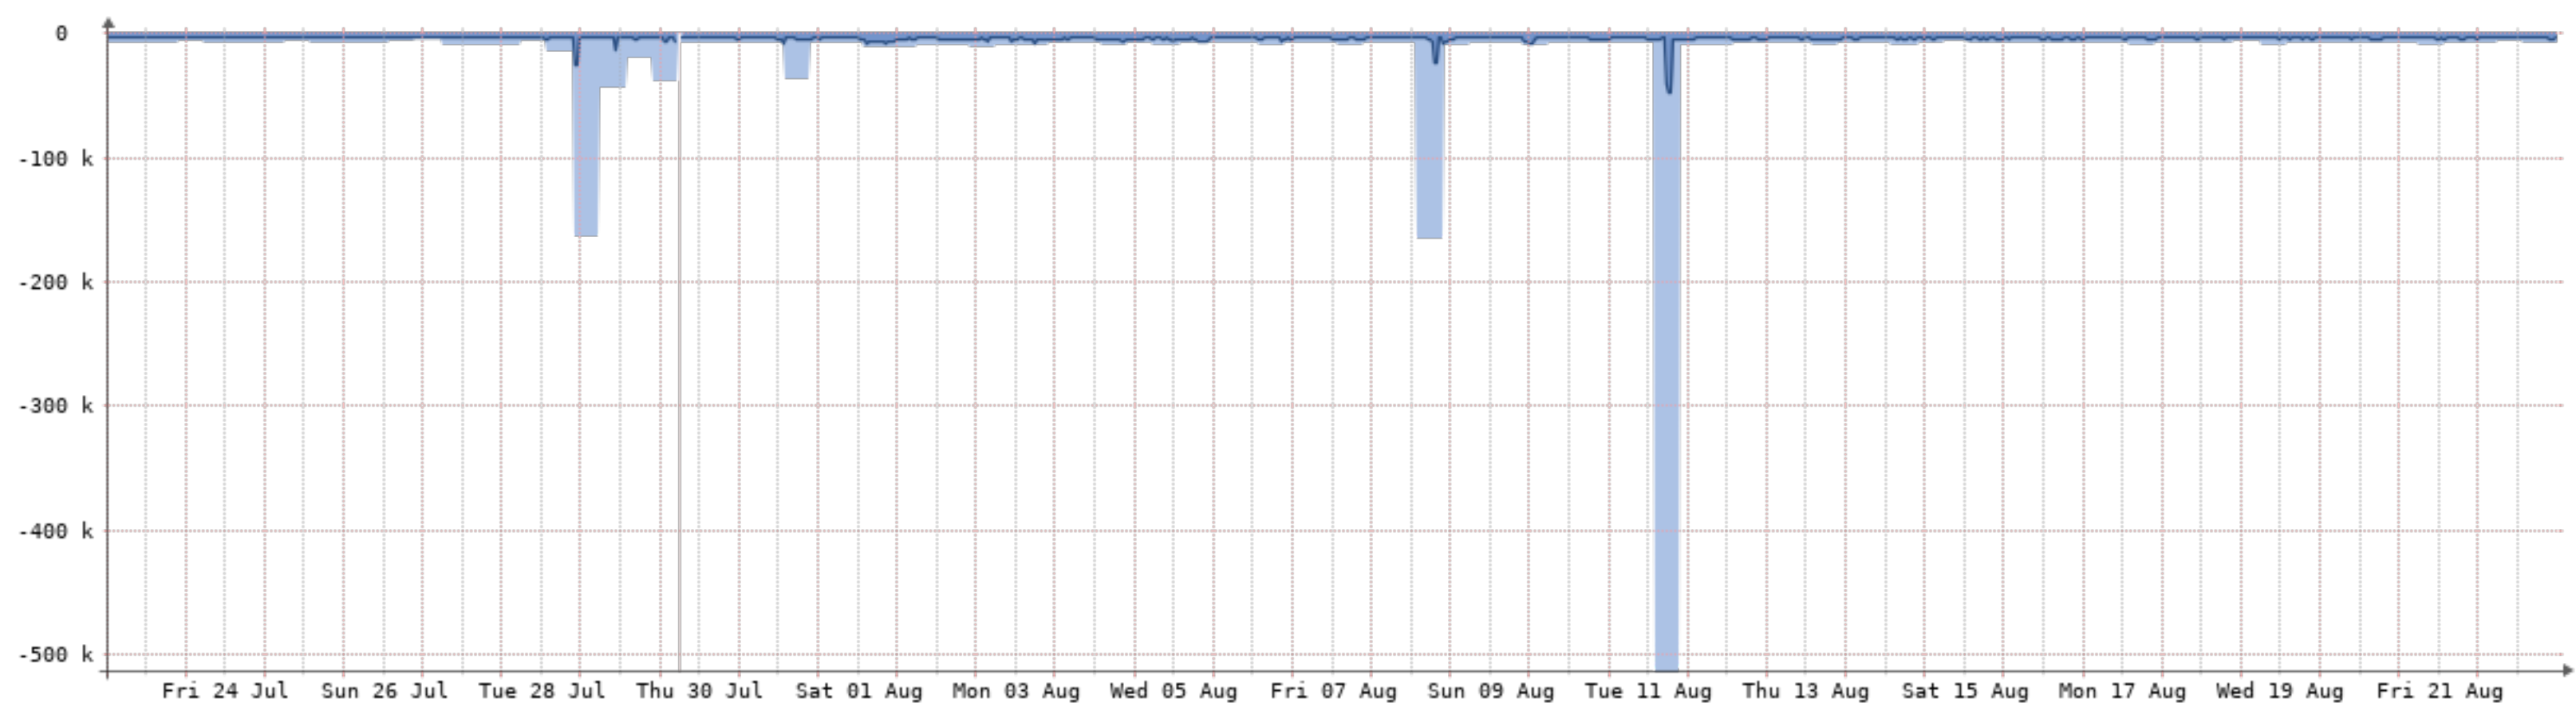

Bits/s	Last	Avg	Max	95th
In	146.38	145.50	281.49	149.74
Out	3.47k	3.96k	513.35k	5.29k
Highest				5.29k
Total	1.37G	(In 48.65M	Out 1.32G)	

2020-7-23 - 2020-8-23 - ASA-SA(NQN-ASA)[1GB]