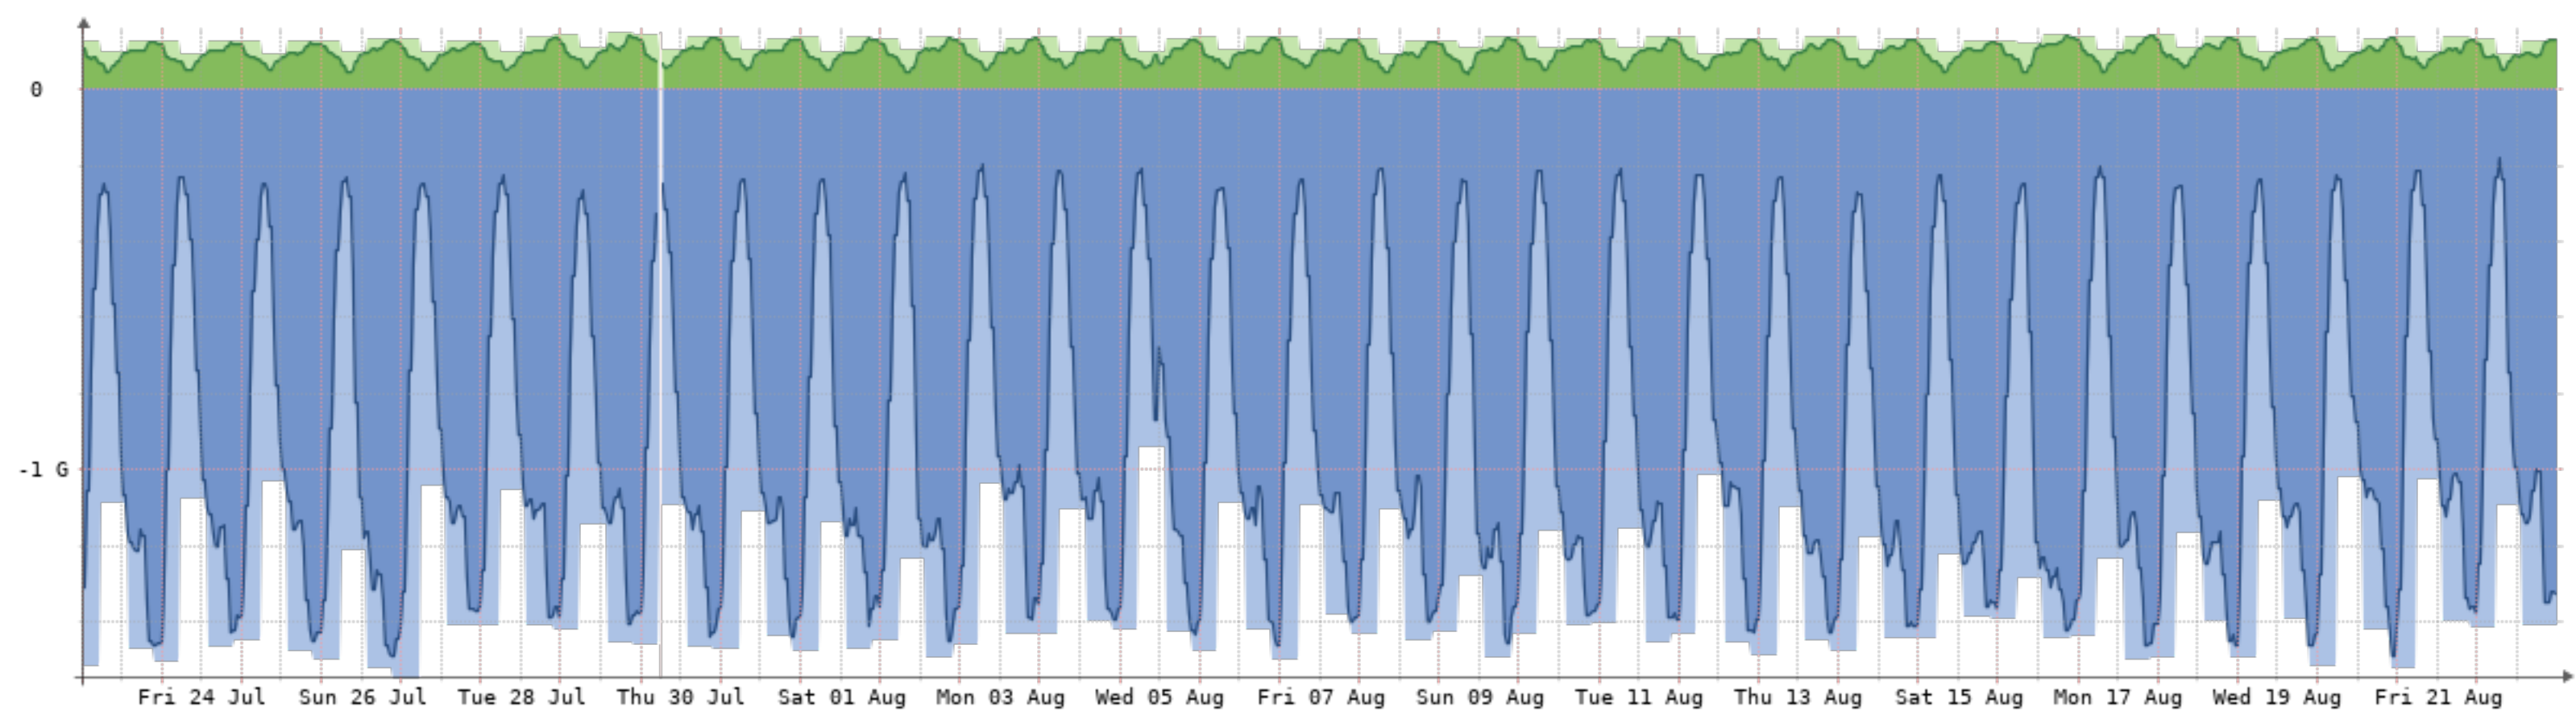

Bits/s	Last	Avg	Max	95th
In	128.65M	96.21M	147.65M	132.43M
Out	1.32G	926.81M	1.55G	1.42G
Highest				1.42G
Total	342.05T	(In 32.17T	Out 309.88T)	

2020-7-23 - 2020-8-23 - Mas-Internet(NQN-NMJ)[4GB]