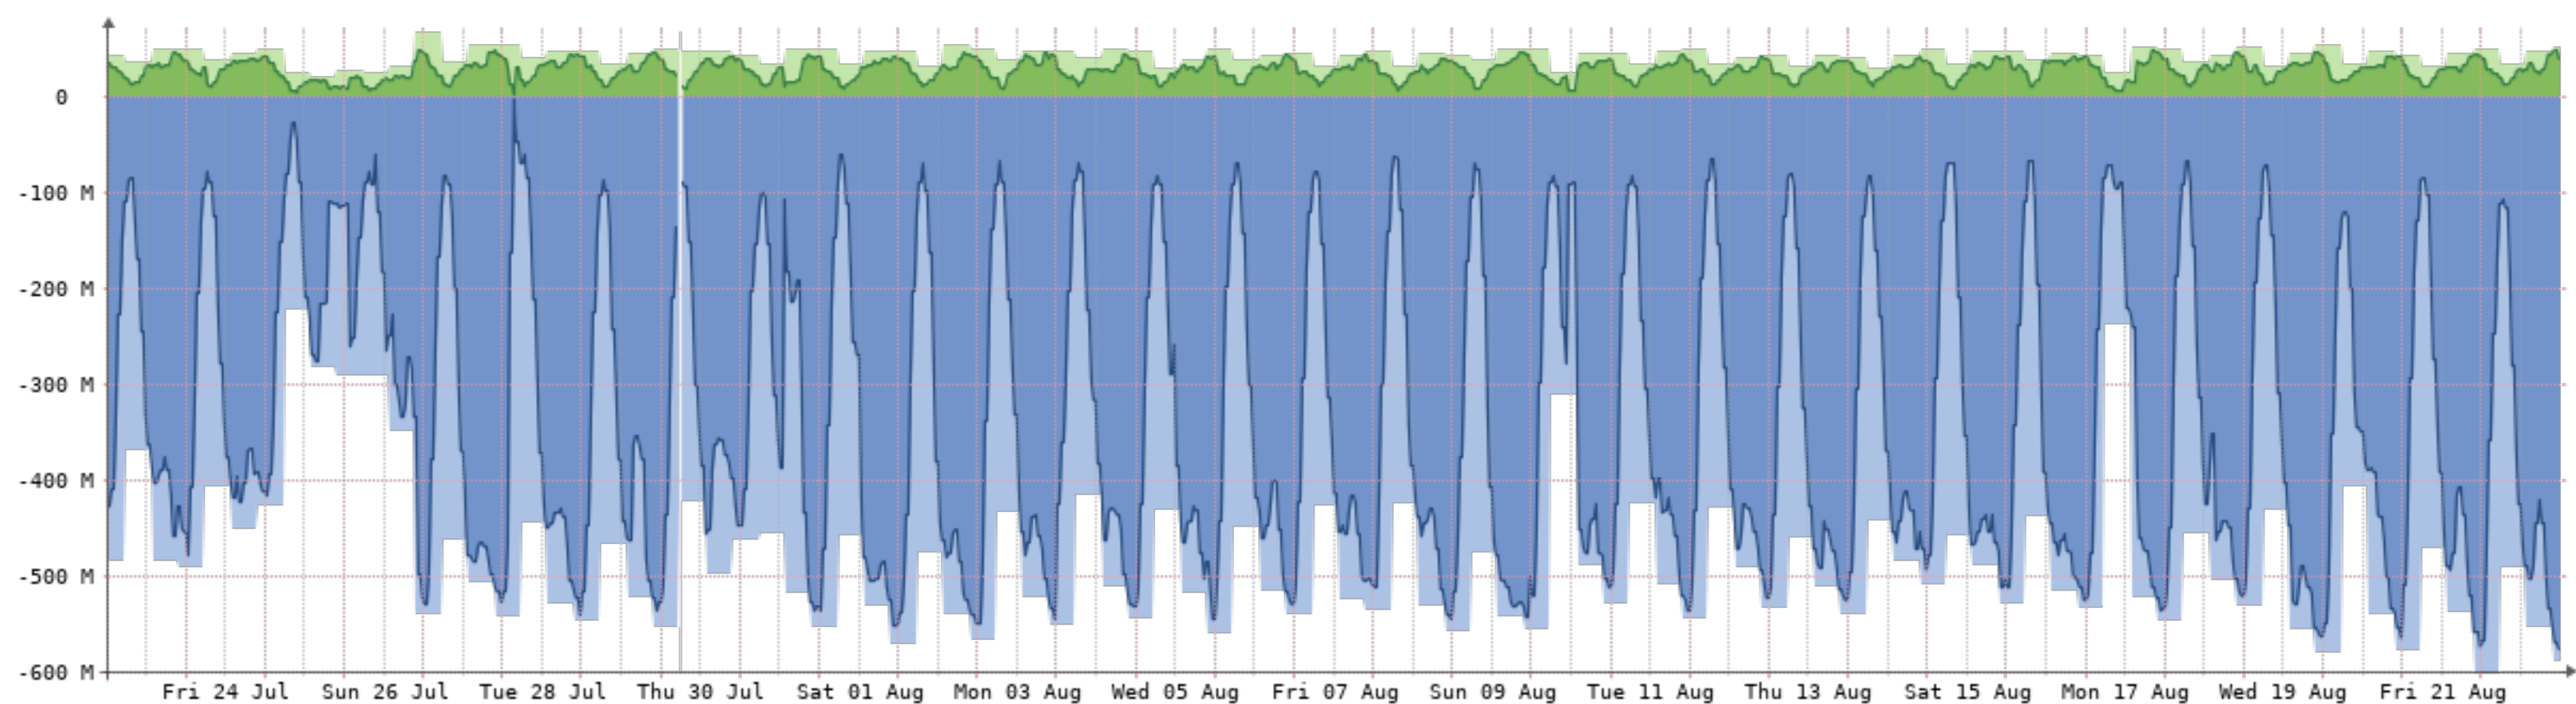

Bits/s	Last	Avg	Max	95th
In	34.45M	46.83M	189.27M	112.01M
Out	41.97M	55.80M	214.84M	121.24M
Highest				122.84M
Total	34.32T	(In 15.66T	Out 18.66T)	

2020-7-23 - 2020-8-23 - Gobierno(NQN-GPN)[1GB]

Bits/s	Last	Avg	Max	95th
In	39.53M	27.19M	65.38M	42.30M
Out	574.47M	339.69M	599.41M	530.69M
Highest				530.69M
Total	122.67T	(In 9.09T	Out 113.58T)	