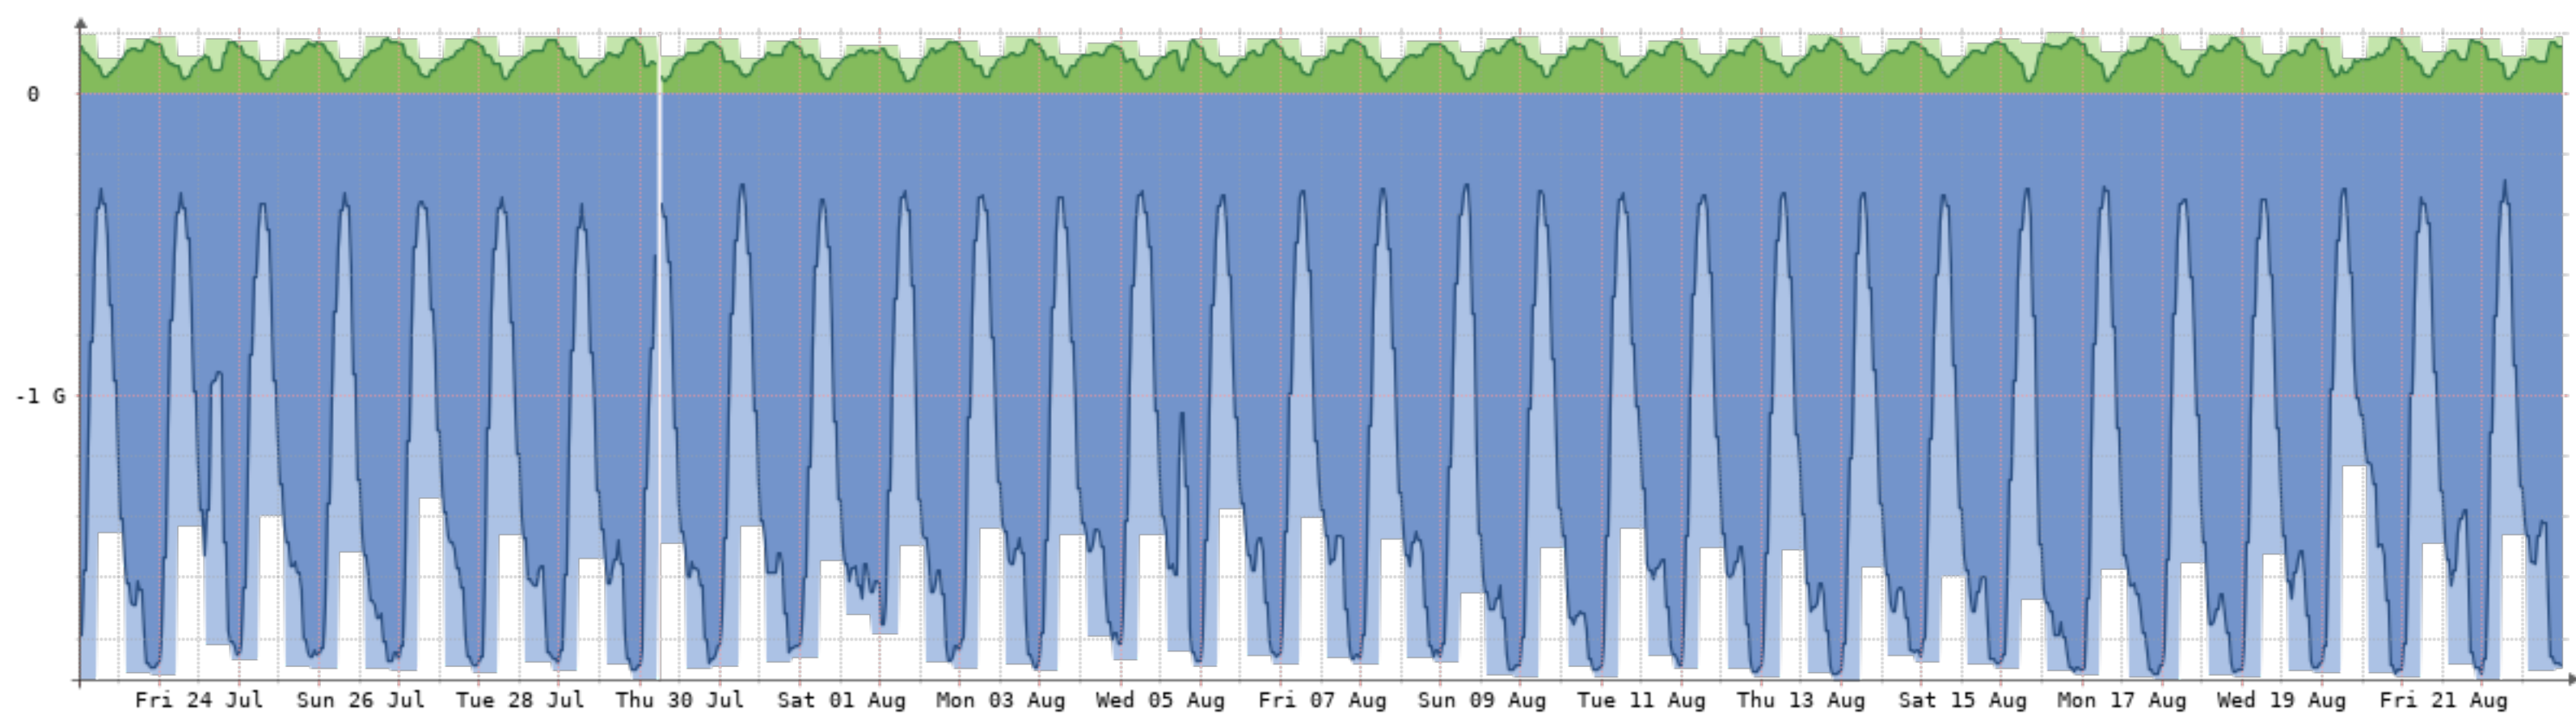

Bits/s	Last	Avg	Max	95th
In	154.43M	118.93M	197.22M	172.57M
Out	1.89G	1.27G	1.94G	1.89G
Highest				1.89G
Total	464.66T	(In 39.76T	Out 424.90T)	

2020-7-23 - 2020-8-23 - TPP(NQN-TPP)[2GB]