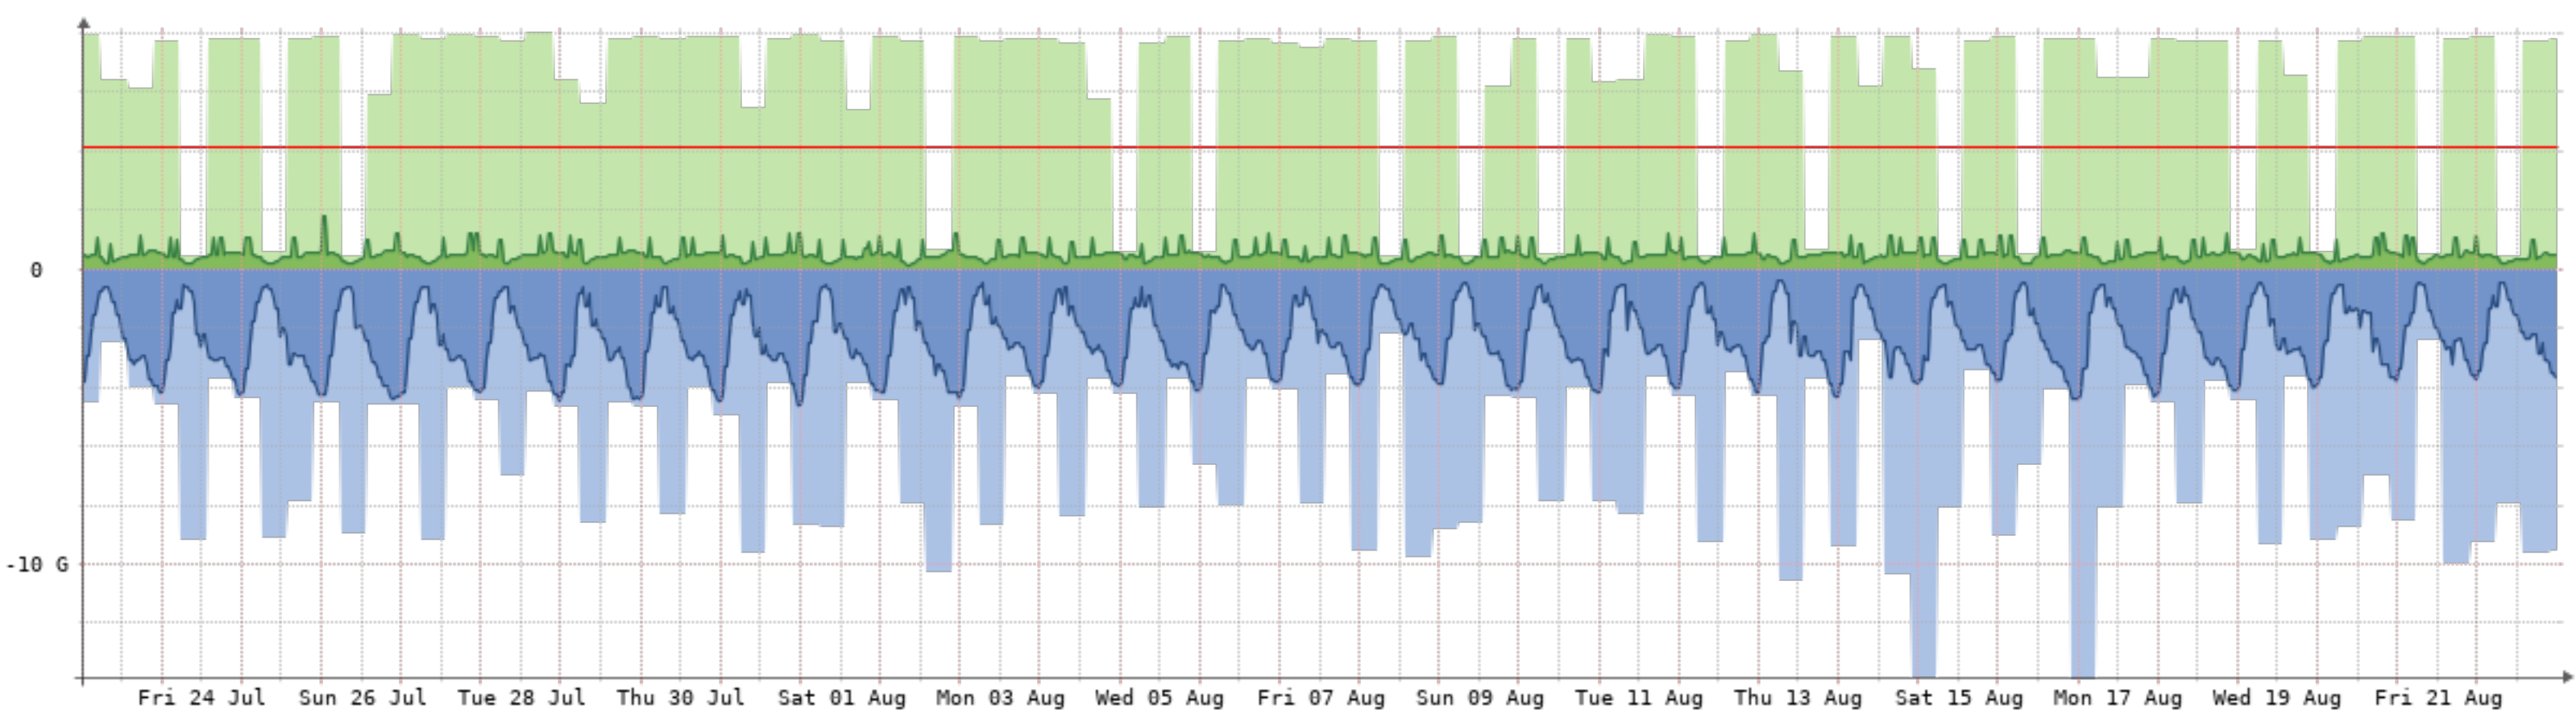

Bits/s	Last	Avg	Max	95th
In	500.61M	519.11M	8.00G	1.10G
Out	3.67G	2.40G	13.86G	4.13G
Highest				4.13G
Total	977.05T	(In 173.80T	Out 803.25T)	

2020-7-23 - 2020-8-23 - Neunet(NQN-CEN)[20Gb]