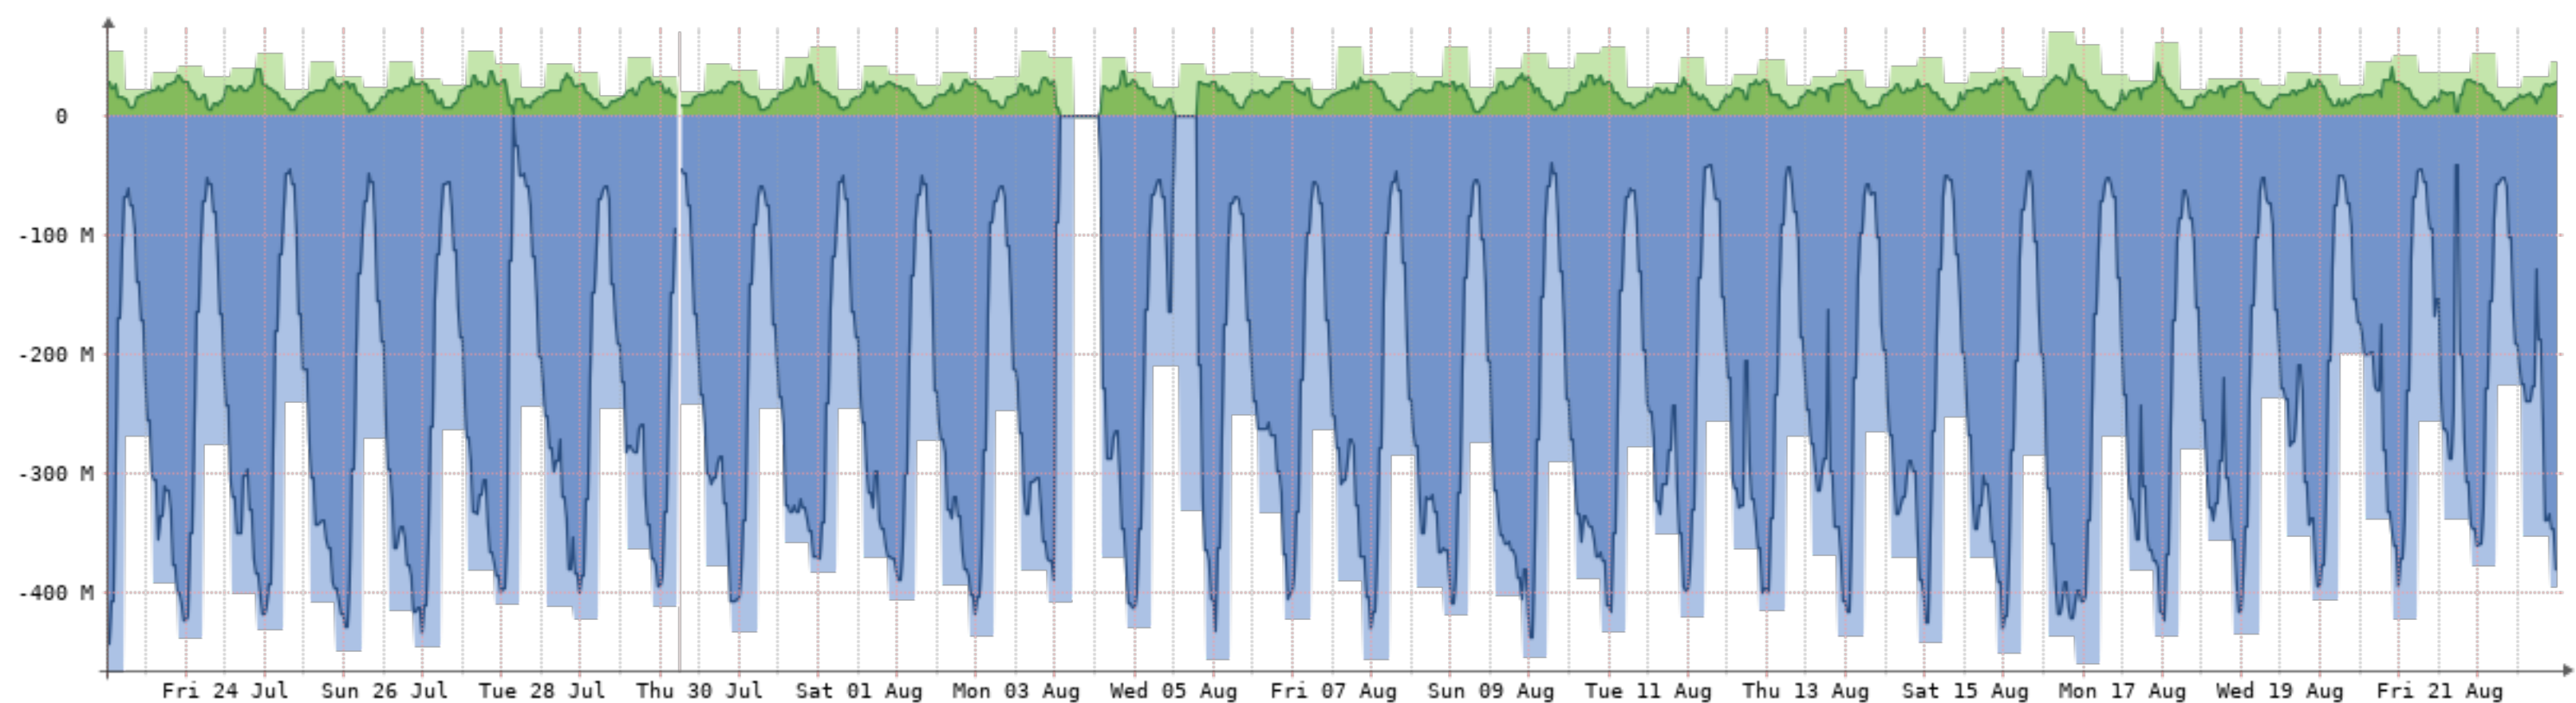

Bits/s	Last	Avg	Max	95th
In	27.90M	18.56M	68.90M	30.20M
Out	380.95M	237.85M	466.08M	407.32M
Highest				407.32M
Total	85.73T	(In 6.21T Out 79.52T)		

2020-7-23 - 2020-8-23 - Raponi-2-(NQN-RAP)[1GB]