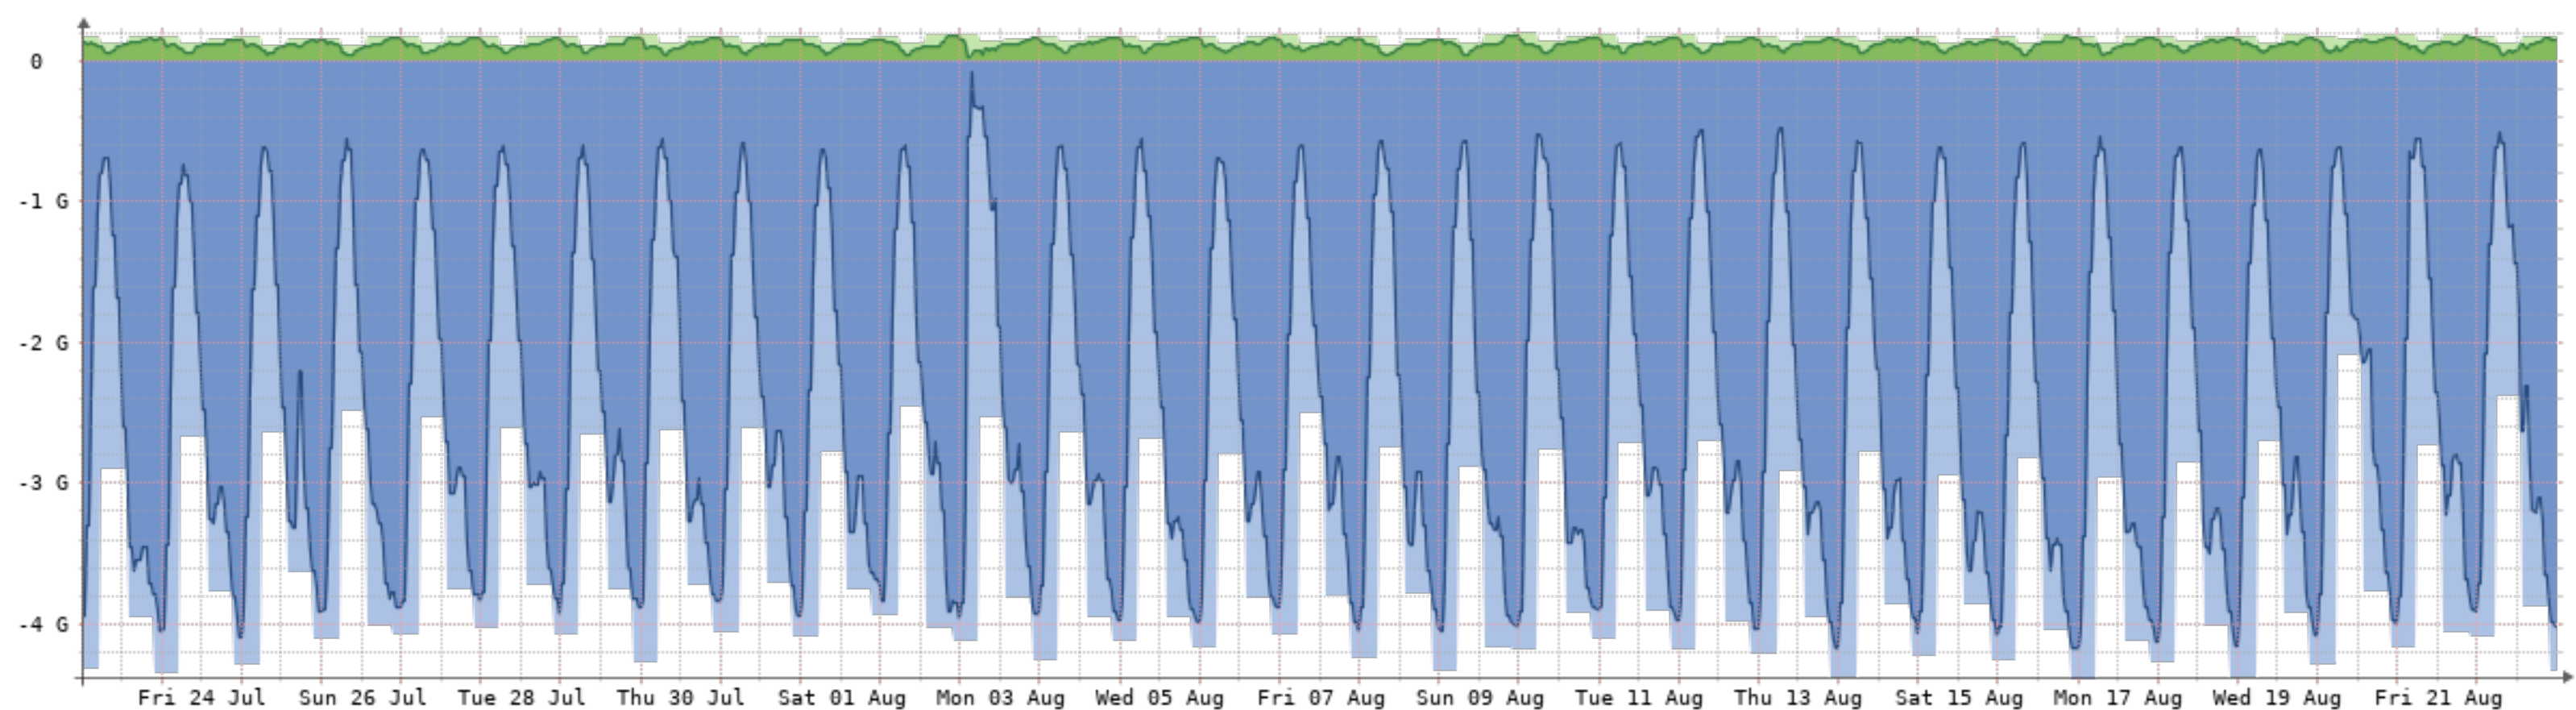

Bits/s	Last	Avg	Max	95th
In	156.89M	117.93M	195.50M	163.90M
Out	4.02G	2.47G	4.38G	3.96G
Highest				3.96G
Total	865.28T	(In 39.48T	Out 825.80T)	

2020-7-23 - 2020-8-23 - Grupo-Equis-SA(NQN-QUI)[10G]