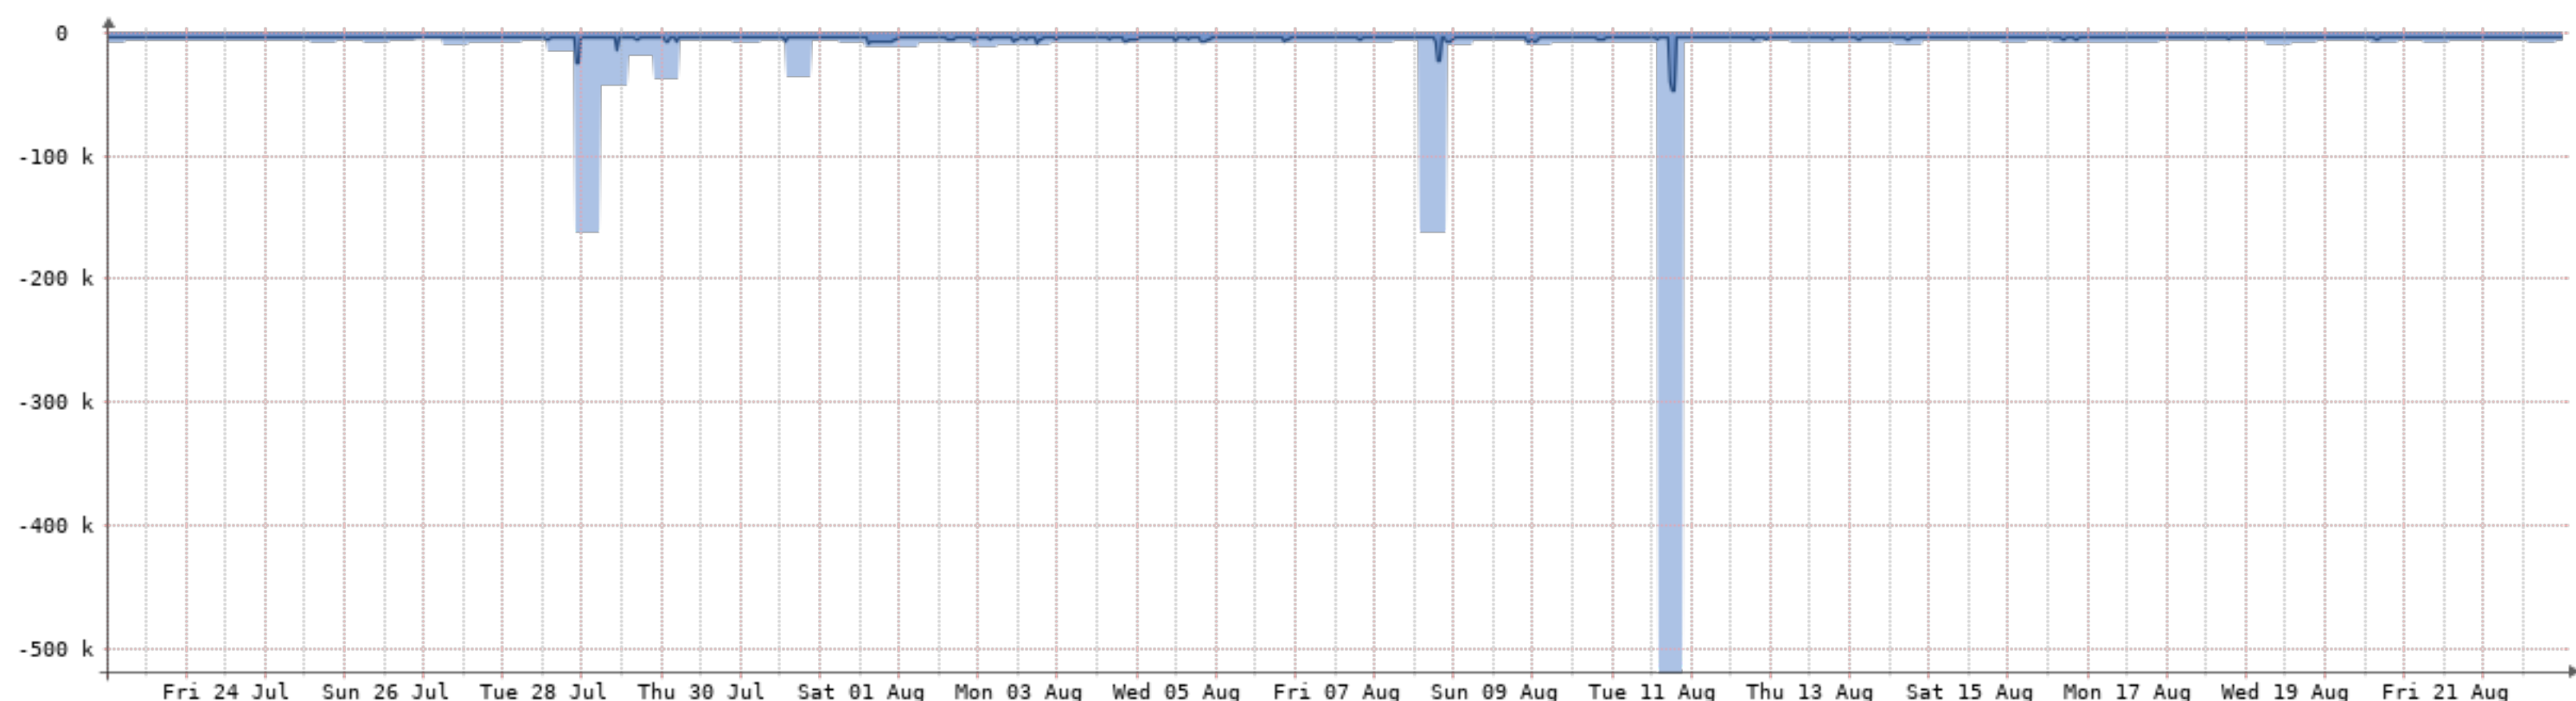

Bits/s	Last	Avg	Max	95th
In	58.64	59.22	114.80	61.29
Out	3.11k	3.60k	519.84k	5.05k
Highest				5.05k
Total	1.22G	(In 19.83M Out 1.20G)		

2020-7-23 - 2020-8-23 - Copelco-3-(NQN-CCO)[1GB]