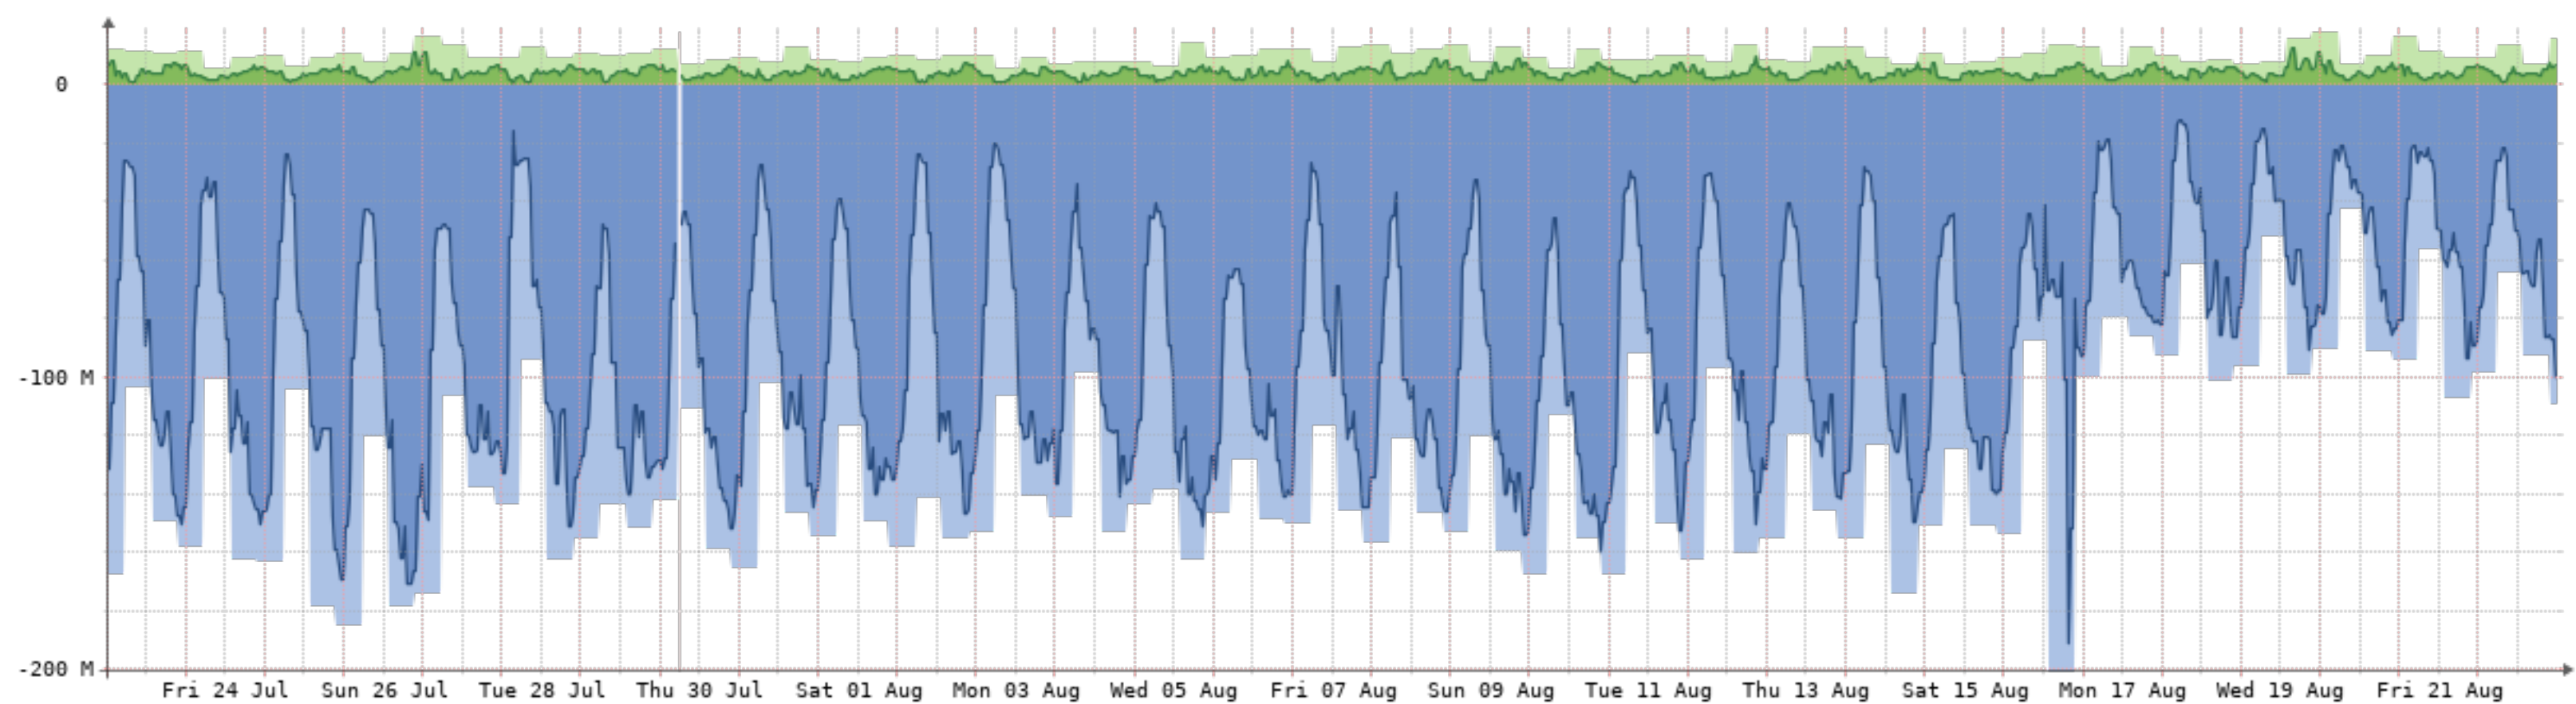

Bits/s	Last	Avg	Max	95th
In	6.58M	4.30M	17.84M	7.25M
Out	100.05M	89.58M	200.65M	145.64M
Highest				145.64M
Total	31.39T	(In 1.44T Out 29.95T)		

2020-7-23 - 2020-8-23 - Nardanone-{NQN-PFN}[1GB]