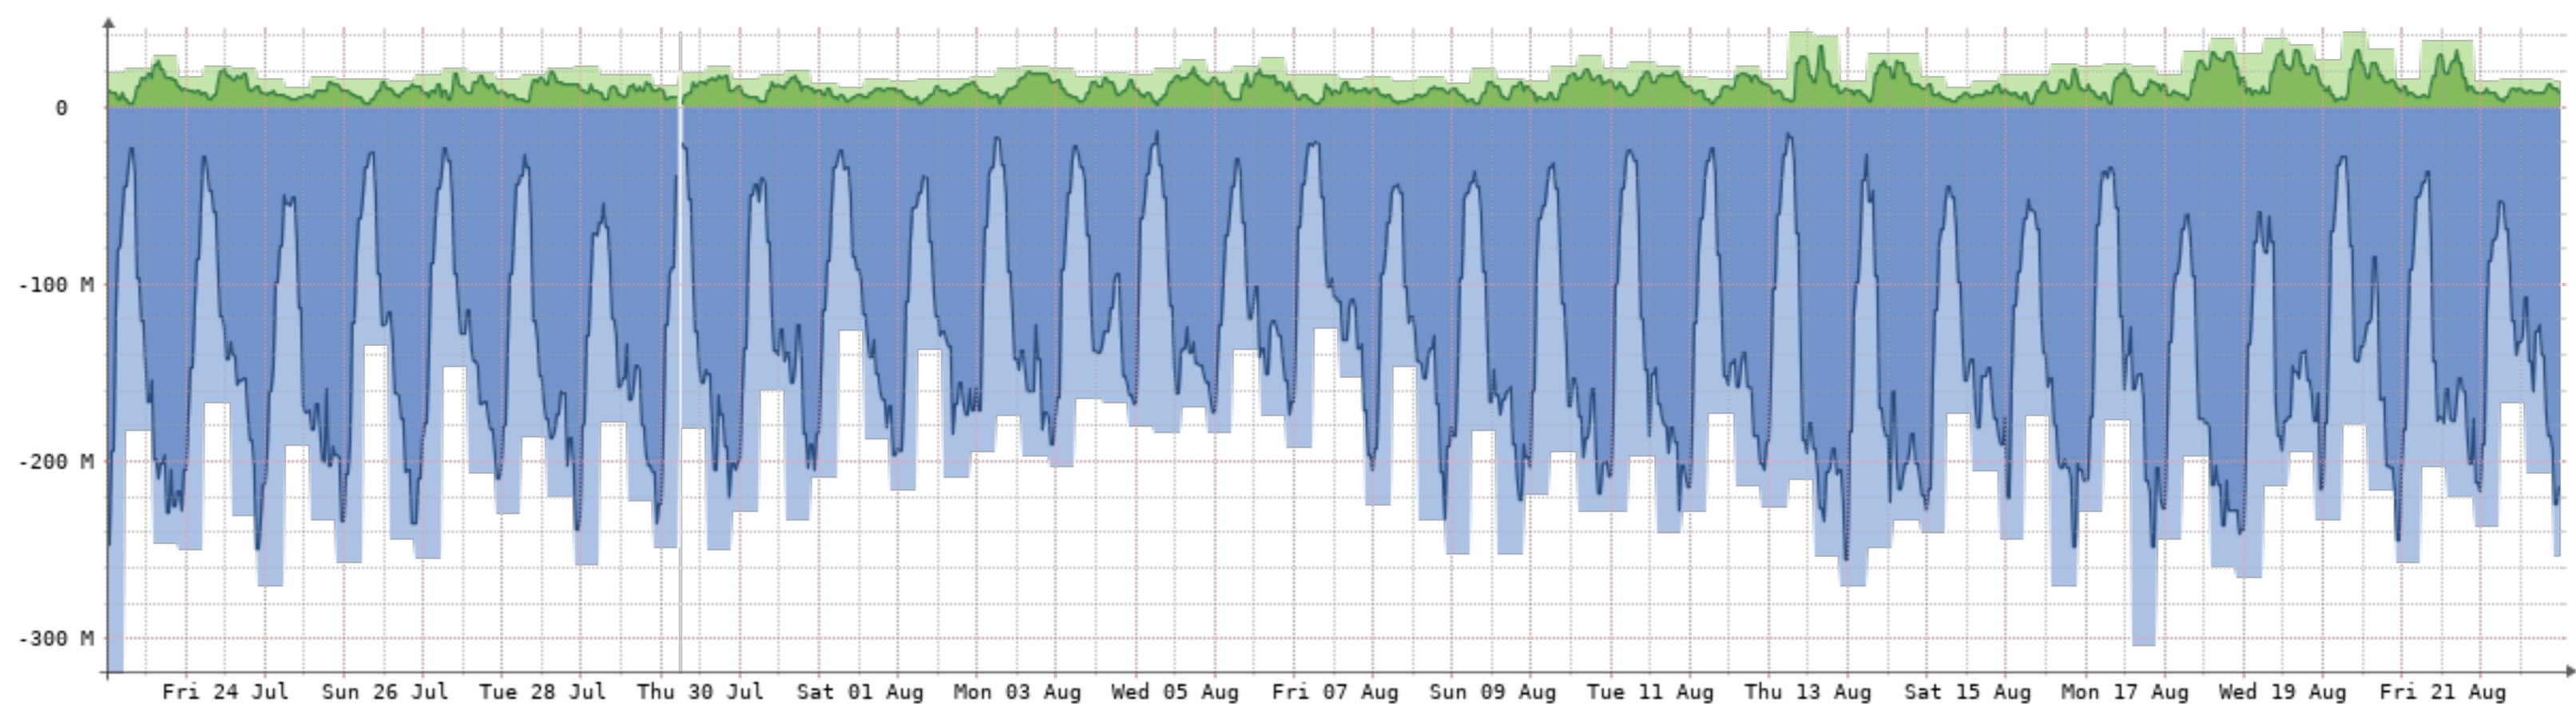

Bits/s	Last	Avg	Max	95th
In	8.32M	11.14M	41.54M	23.80M
Out	214.77M	132.10M	318.90M	218.33M
Highest				218.33M
Total	47.89T	(In 3.72T	Out 44.17T)	

2020-7-23 - 2020-8-23 - Siete-Capas(NQN-SCS)-[1GB]