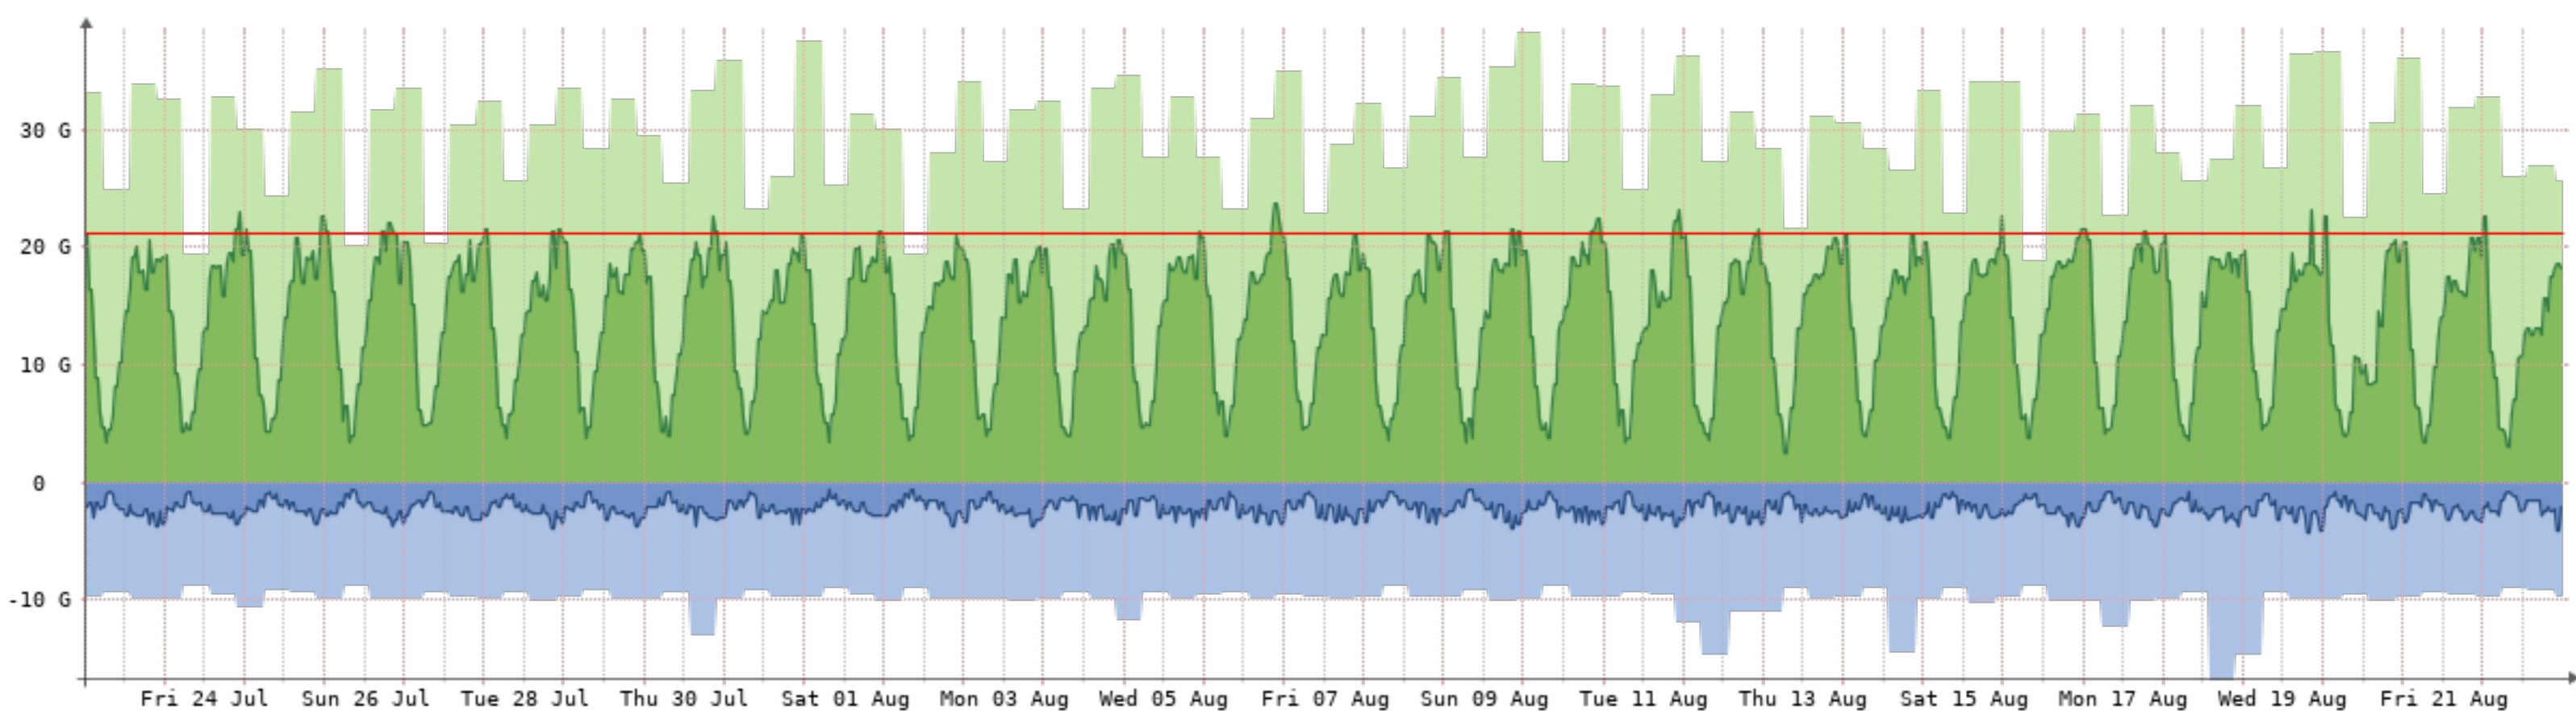

Bits/s	Last	Avg	Max	95th
In	18.21G	13.93G	38.20G	21.22G
Out	2.16G	2.24G	16.75G	3.44G
Highest				21.22G
Total	5.41P	(In 4.66P	Out 749.46T)	

2020-7-23 - 2020-8-23 - Silica-N2N:NQN-a-RCN[40GB]