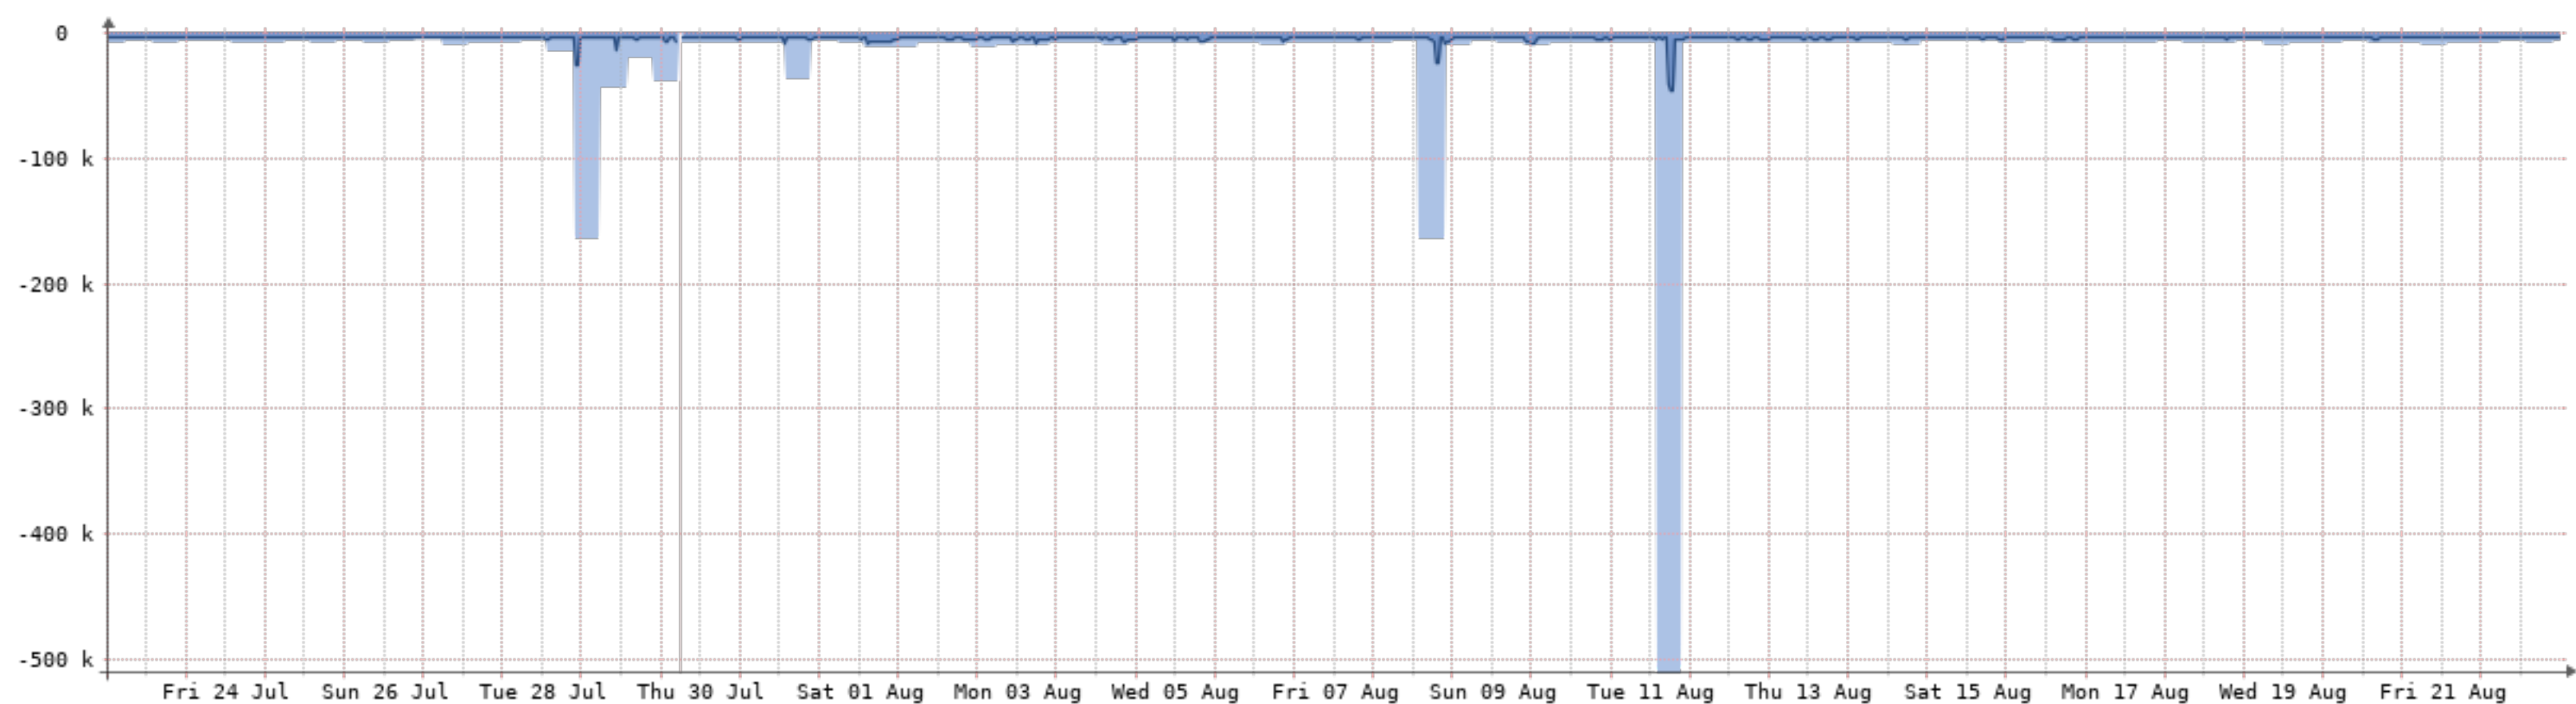

Bits/s	Last	Avg	Max	95th
In	0.00	0.00	0.00	0.00
Out	3.39k	3.87k	510.04k	5.22k
Highest				5.22k
Total	1.30G	(In 0.00	Out 1.30G)	

2020-7-23 - 2020-8-23 - Cittarella(NQN-CIT)[1GB]