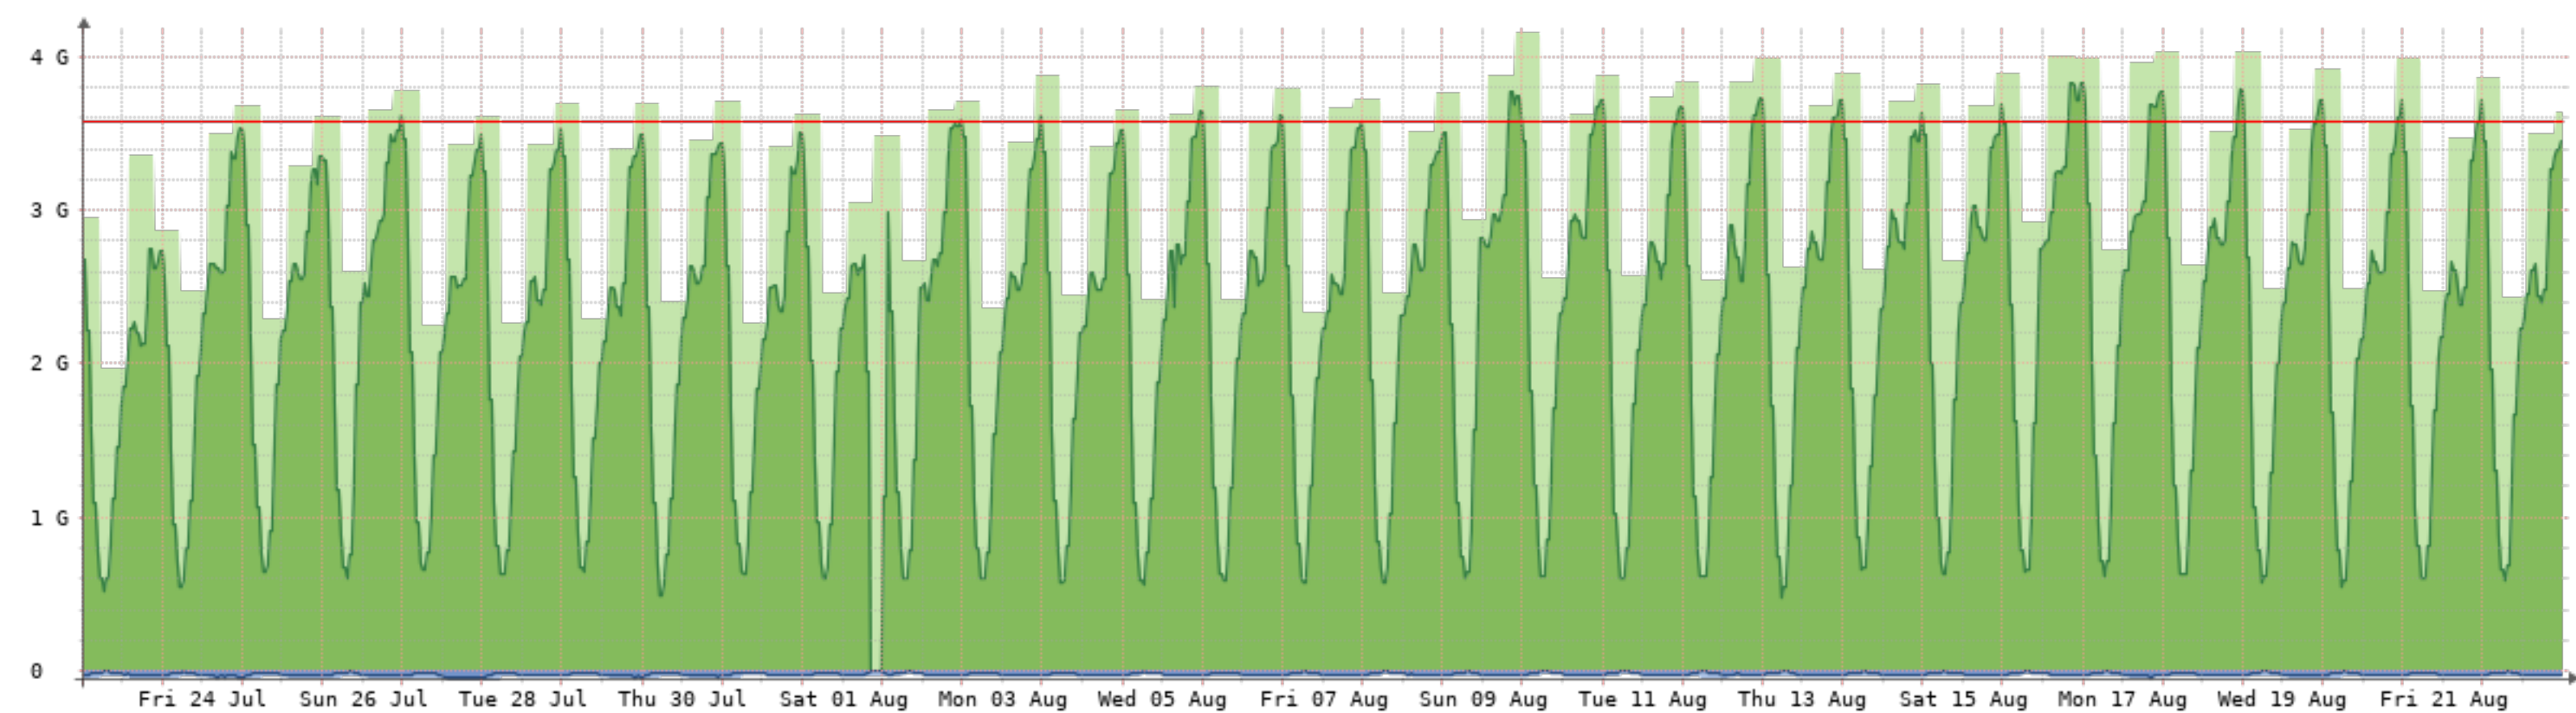

Bits/s	Last	Avg	Max	95th
In	3.45G	2.23G	4.15G	3.58G
Out	31.04M	21.42M	56.01M	33.58M
Highest				3.58G
Total	755.37T	(In 748.20T	Out 7.17T)	

2020-7-23 - 2020-8-23 - Davitel-N2N:NQN-a-RCN[10GB]