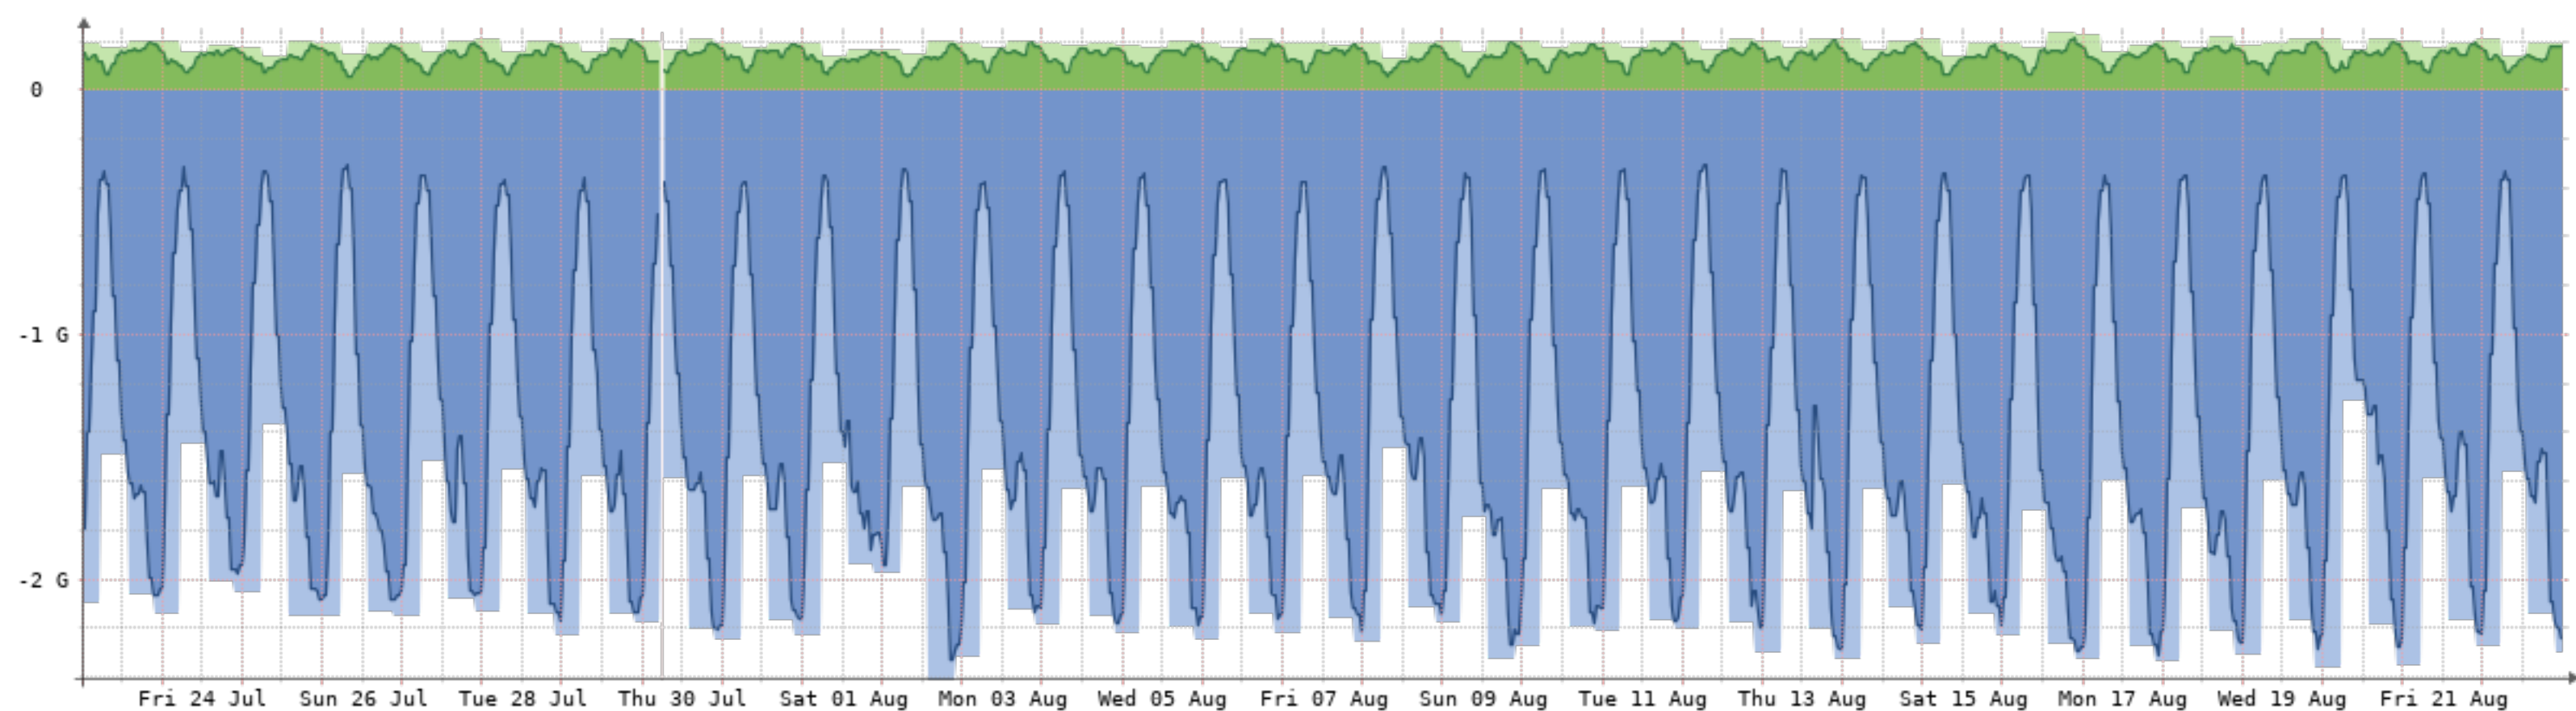

Bits/s	Last	Avg	Max	95th
In	111.37M	75.42M	153.47M	130.84M
Out	1.32G	786.01M	1.46G	1.34G
Highest				1.34G
Total	288.02T	(In 25.22T	Out 262.80T)	

2020-7-23 - 2020-8-23 - HEDI[2GB]

Bits/s	Last	Avg	Max	95th
In	174.73M	137.83M	230.91M	186.50M
Out	2.24G	1.37G	2.41G	2.19G
Highest				2.19G
Total	504.94T	(In 46.08T	Out 458.85T)	