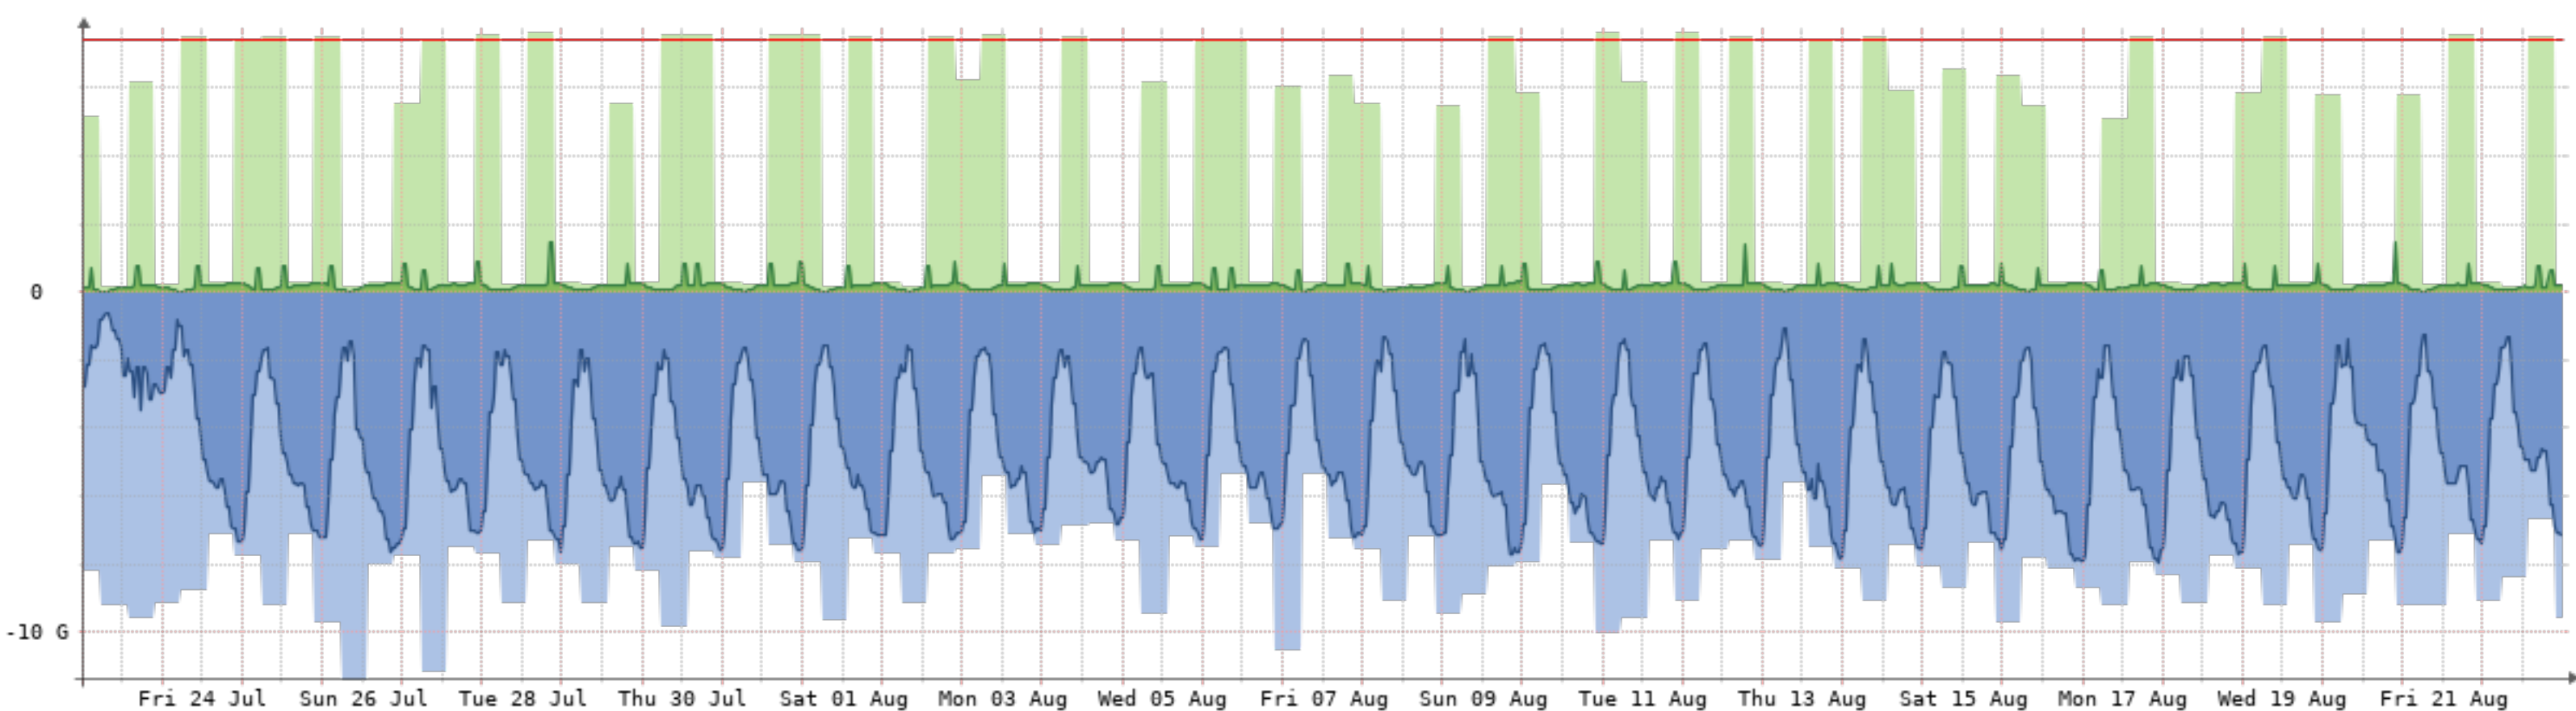

Bits/s	Last	Avg	Max	95th
In	225.88M	211.90M	7.61G	764.35M
Out	7.15G	4.69G	11.37G	7.39G
Highest				7.39G
Total	1.64P	(In 70.95T Out 1.57P)		

2020-7-23 - 2020-8-23 - DaviteISA(NQN-DAV)[20GB]