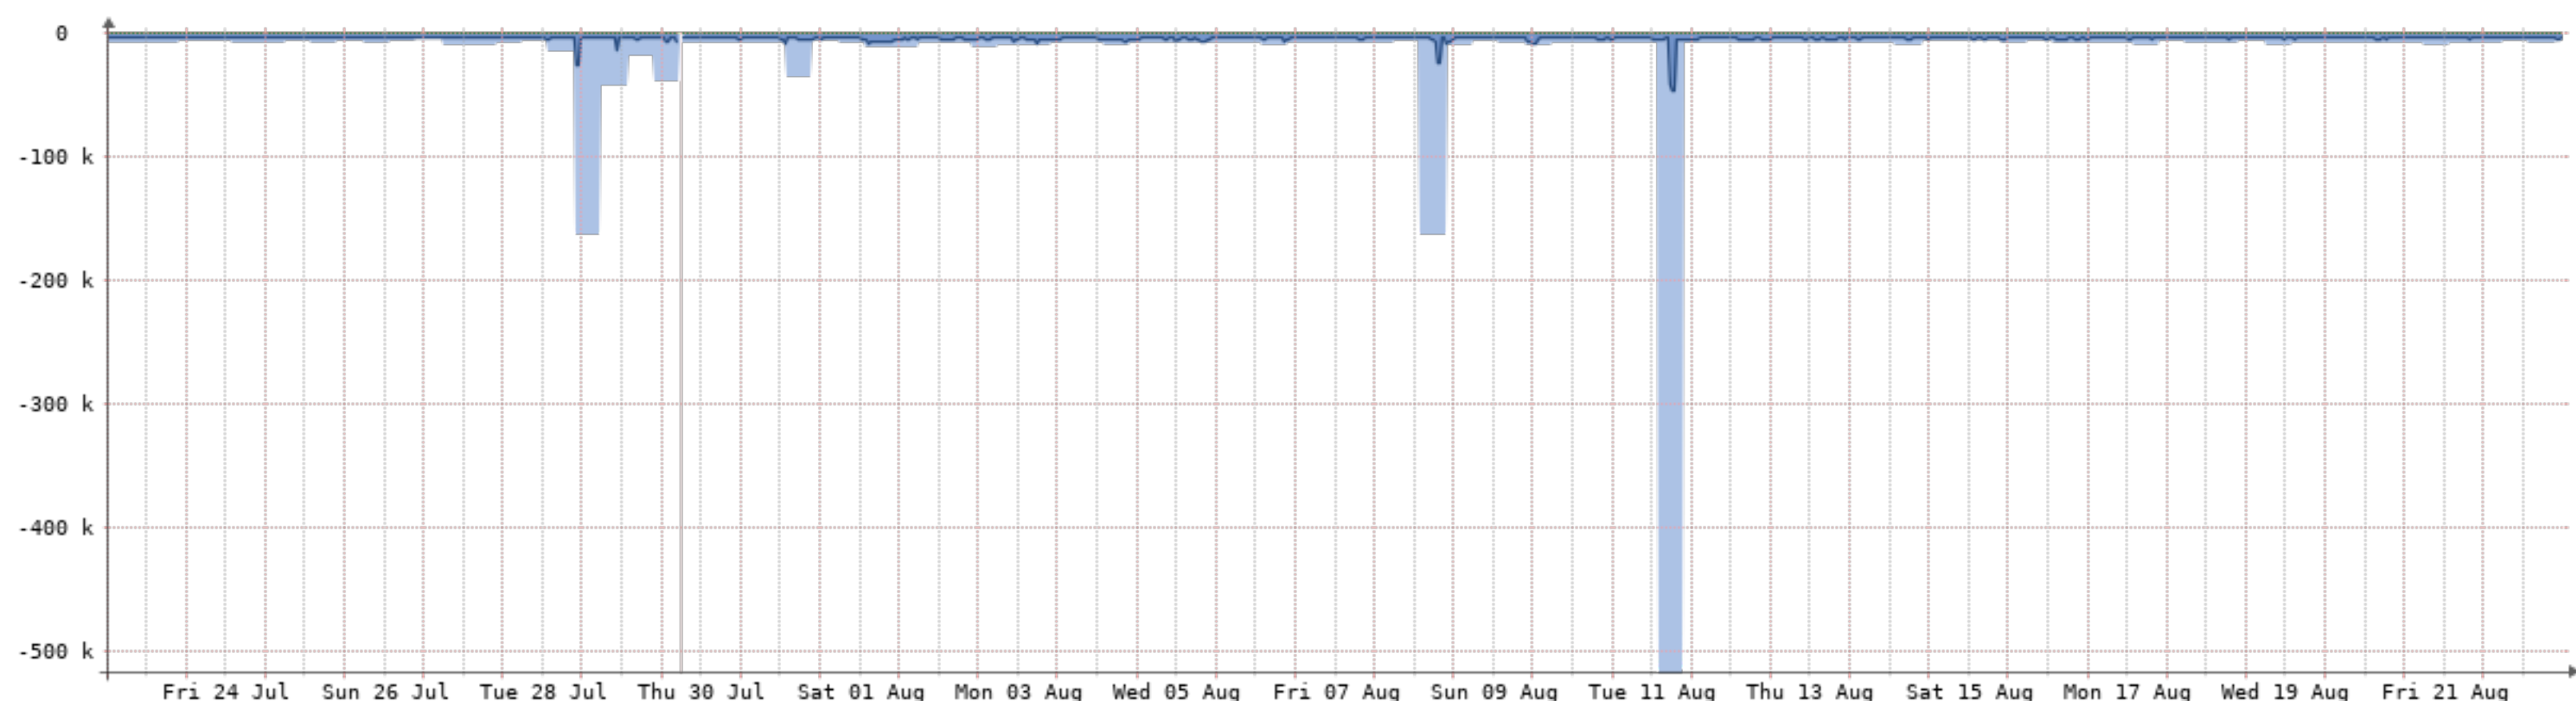

Bits/s	Last	Avg	Max	95th
In	308.93	309.45	523.63	311.41
Out	3.11k	3.60k	517.31k	4.95k
Highest				4.95k
Total	1.31G	(In 103.46M	Out 1.20G)	

2020-7-23 - 2020-8-23 - Copelco-2-(NQN-CCO)[1GB]