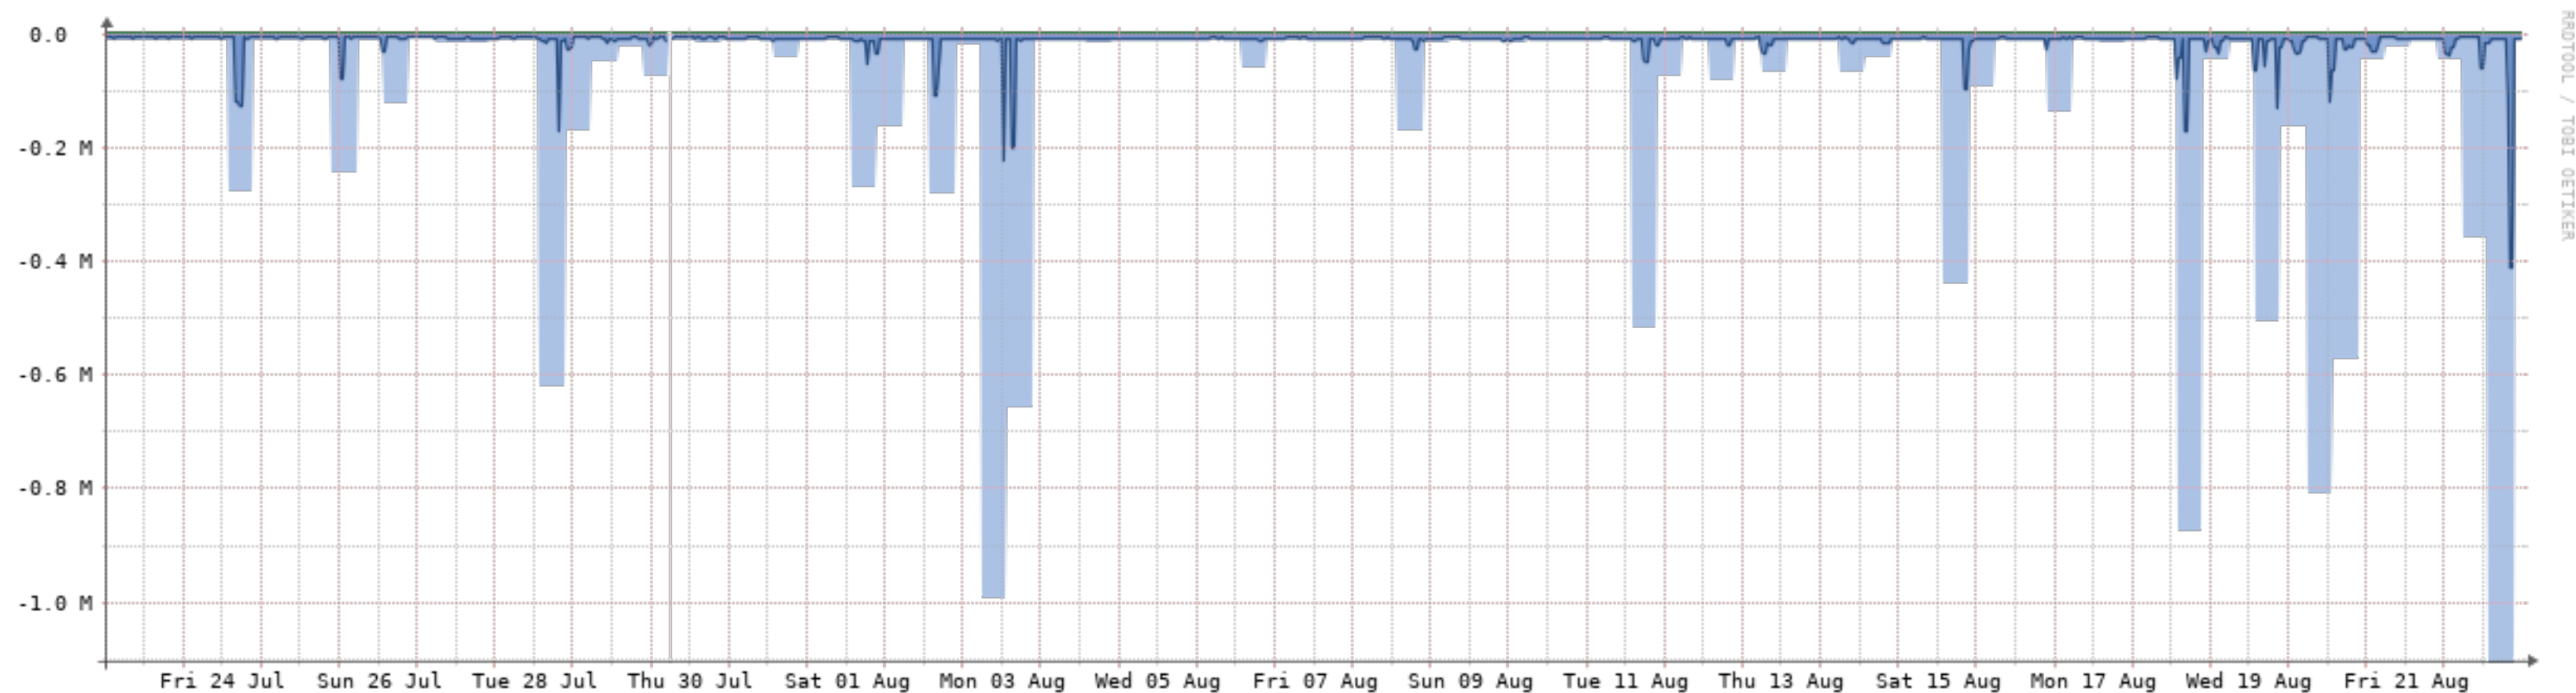

RRDTOOL / T091.0ETIKER

Bits/s	Last	Avg	Max	95th
In	2.98k	2.99k	3.72k	3.01k
Out	5.67k	10.32k	1.10M	26.46k
Highest				26.46k
Total	4.45G	(In 999.08M	Out 3.45G)	

2020-7-23 - 2020-8-23 - Copelco(NQN-CCO)[1GB]