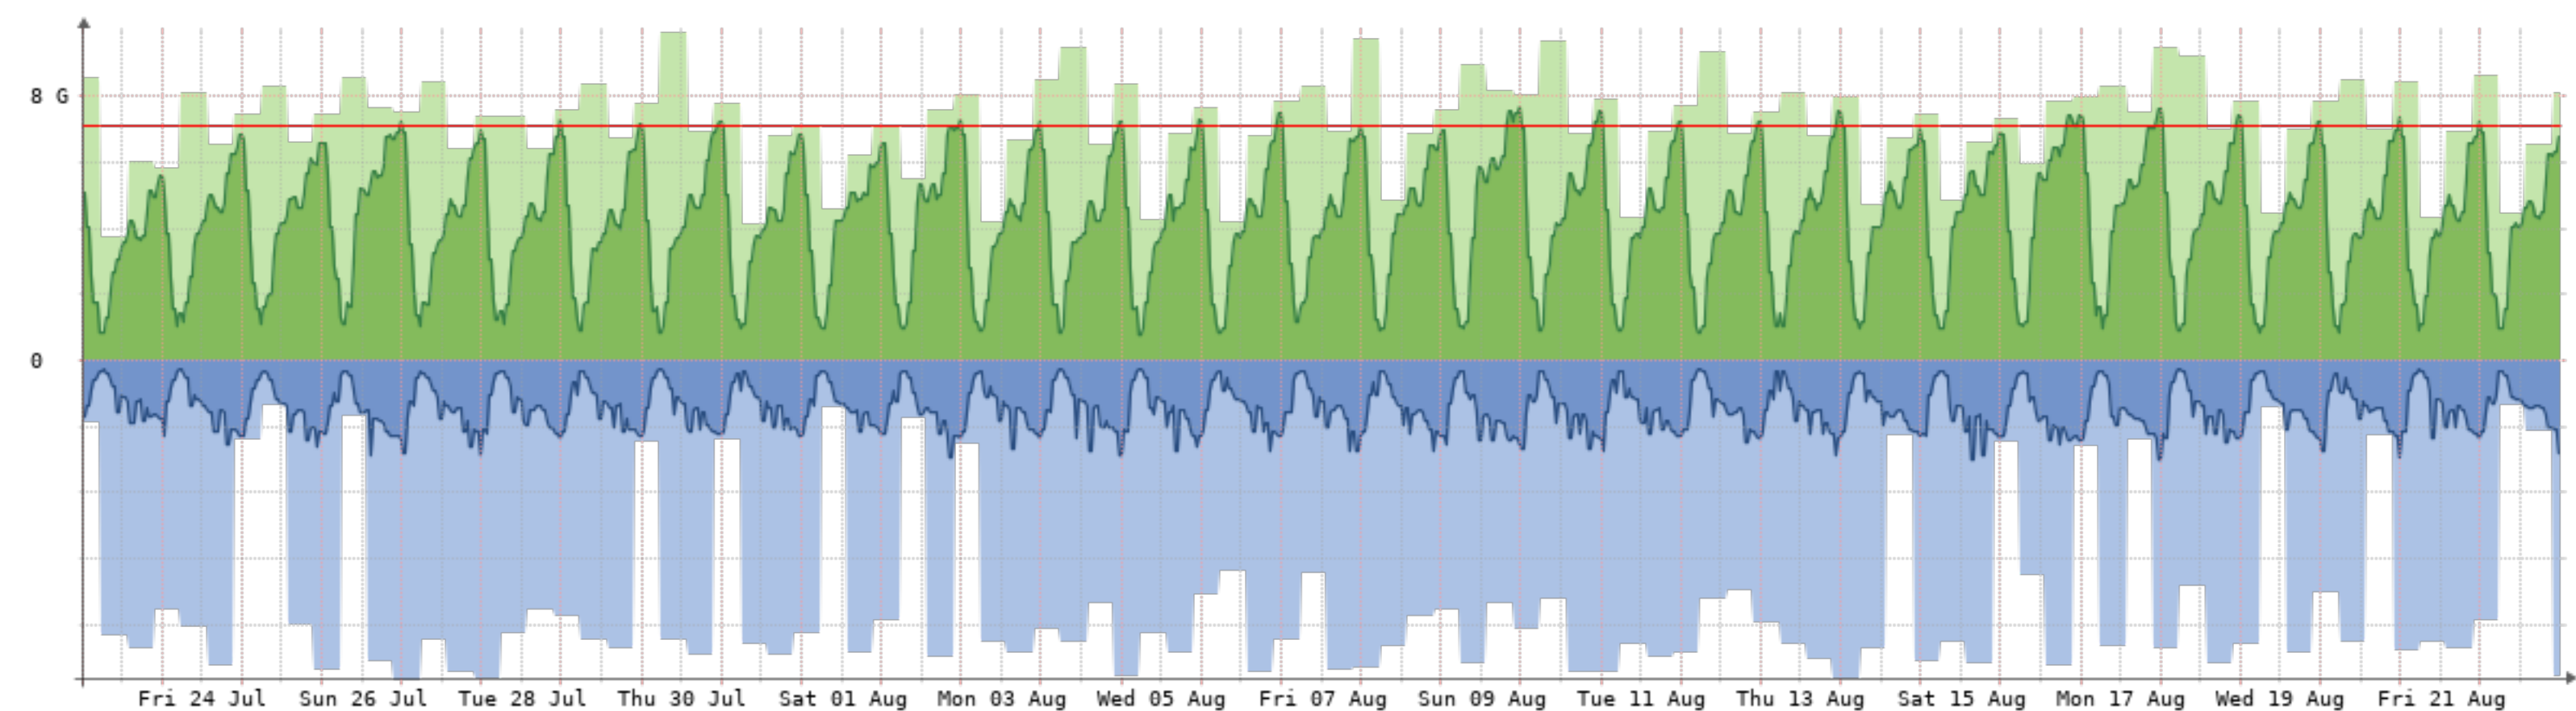

2020-7-23 - 2020-8-23 - Grupo-Equis-SA(NQN-QUI)[10G]

Bits/s	Last	Avg	Max	95th
In	225.88M	211.90M	7.61G	764.35M
Out	7.15G	4.69G	11.37G	7.39G
Highest				7.39G
Total	1.64P	(In 70.95T Out 1.57P)		

2020-7-23 - 2020-8-23 - DaviteISA(NQN-DAV)[20GB]