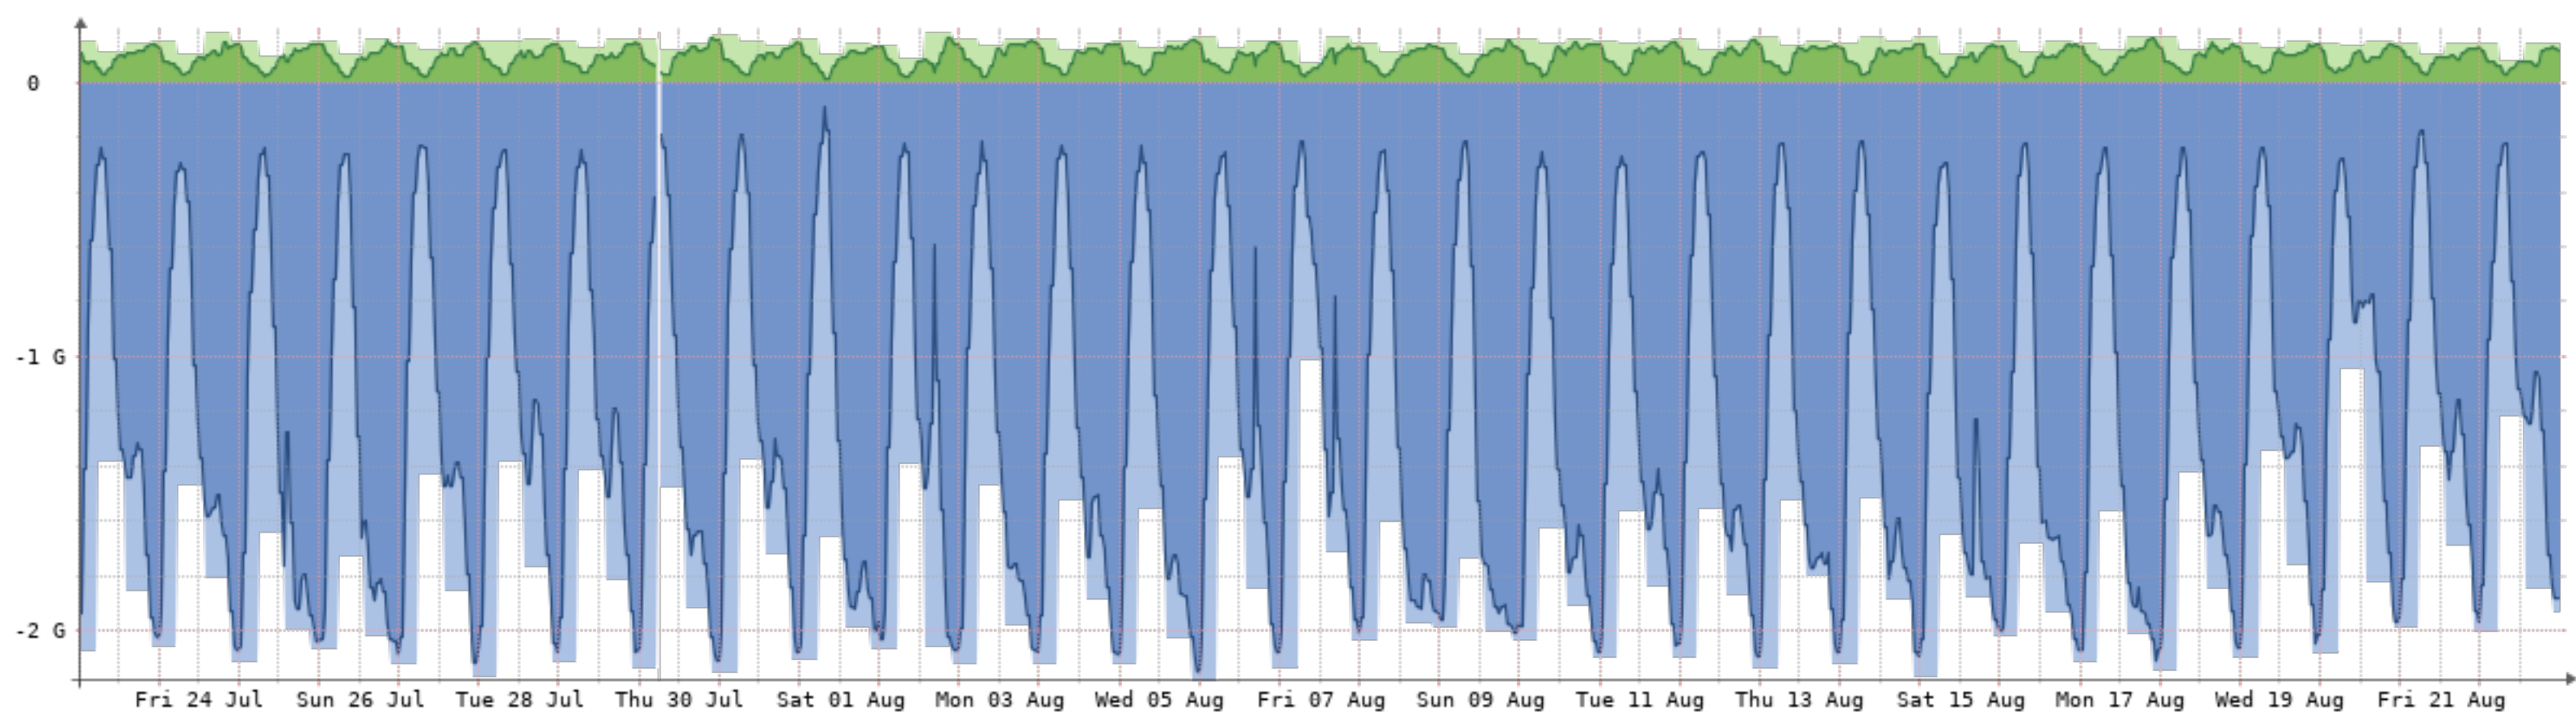

Bits/s	Last	Avg	Max	95th
In	116.62M	93.70M	179.30M	141.73M
Out	1.88G	1.25G	2.18G	2.05G
Highest				2.05G
Total	449.59T	(In 31.33T	Out 418.26T)	

2020-7-23 - 2020-8-23 - La-Cordillerana[4GB]