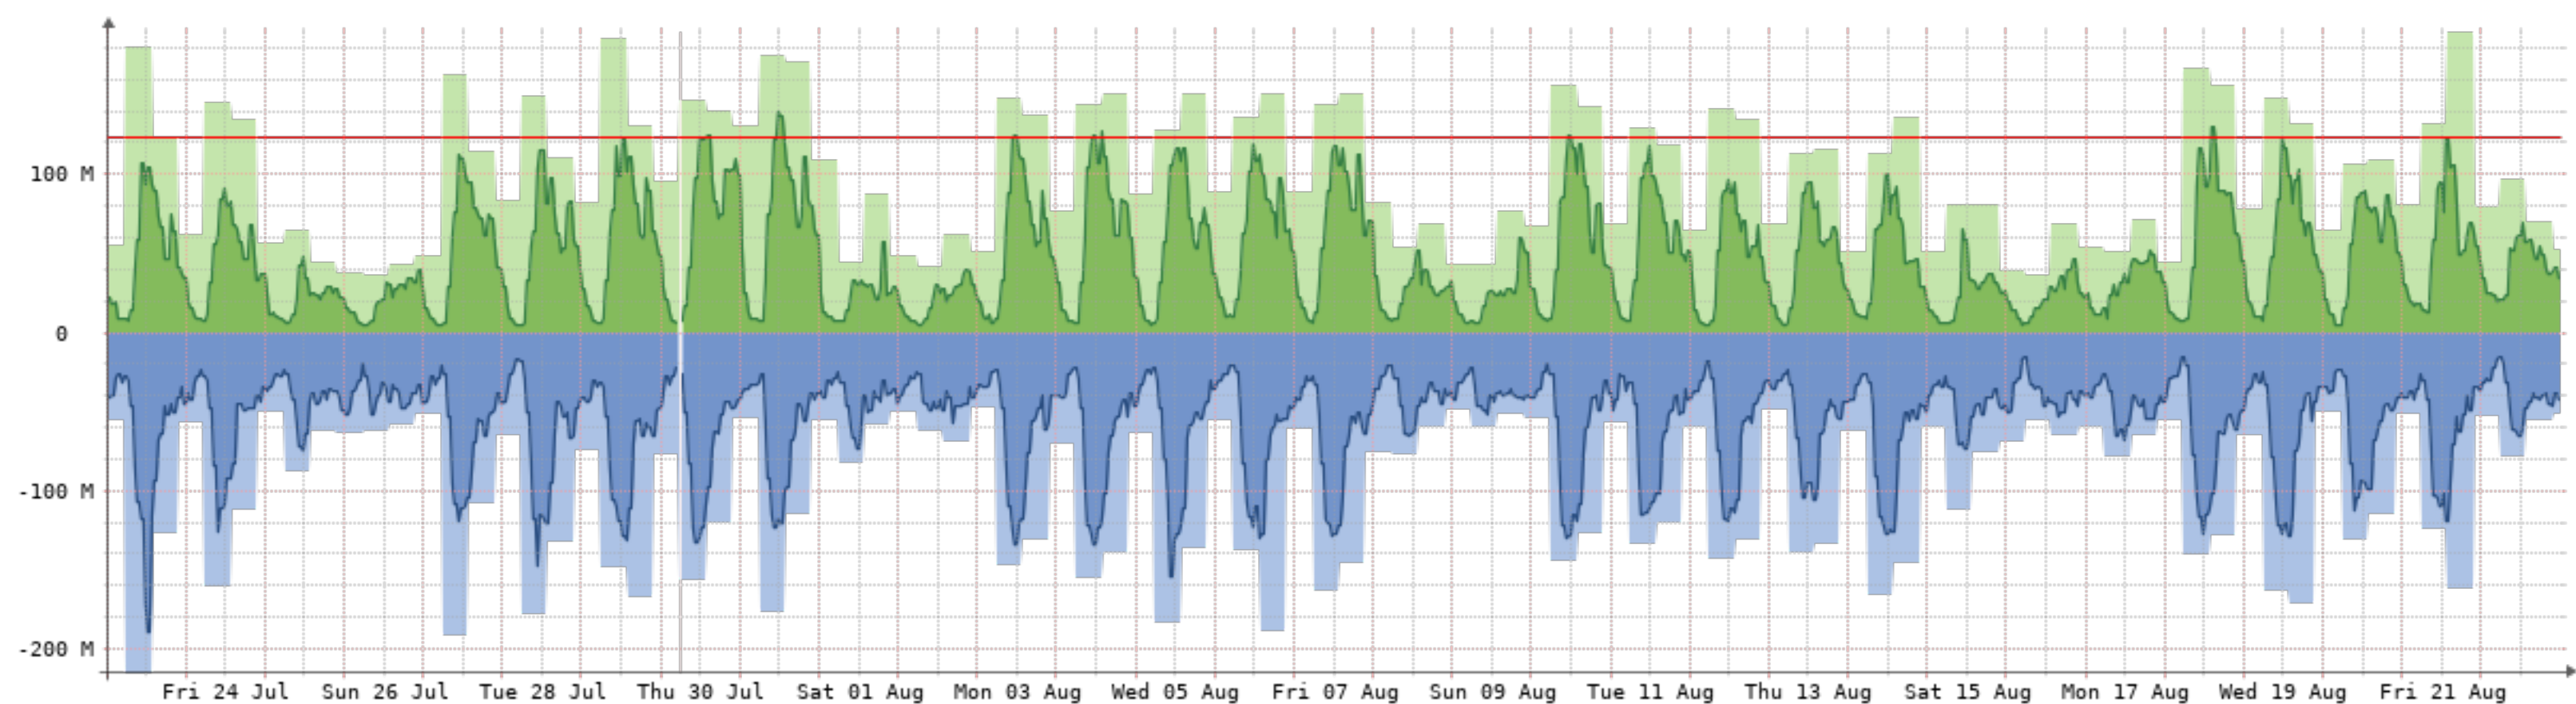

Bits/s	Last	Avg	Max	95th
In	34.45M	46.83M	189.27M	112.01M
Out	41.97M	55.80M	214.84M	121.24M
Highest				122.84M
Total	34.32T	(In 15.66T	Out 18.66T)	

2020-7-23 - 2020-8-23 - Gobierno(NQN-GPN)[1GB]