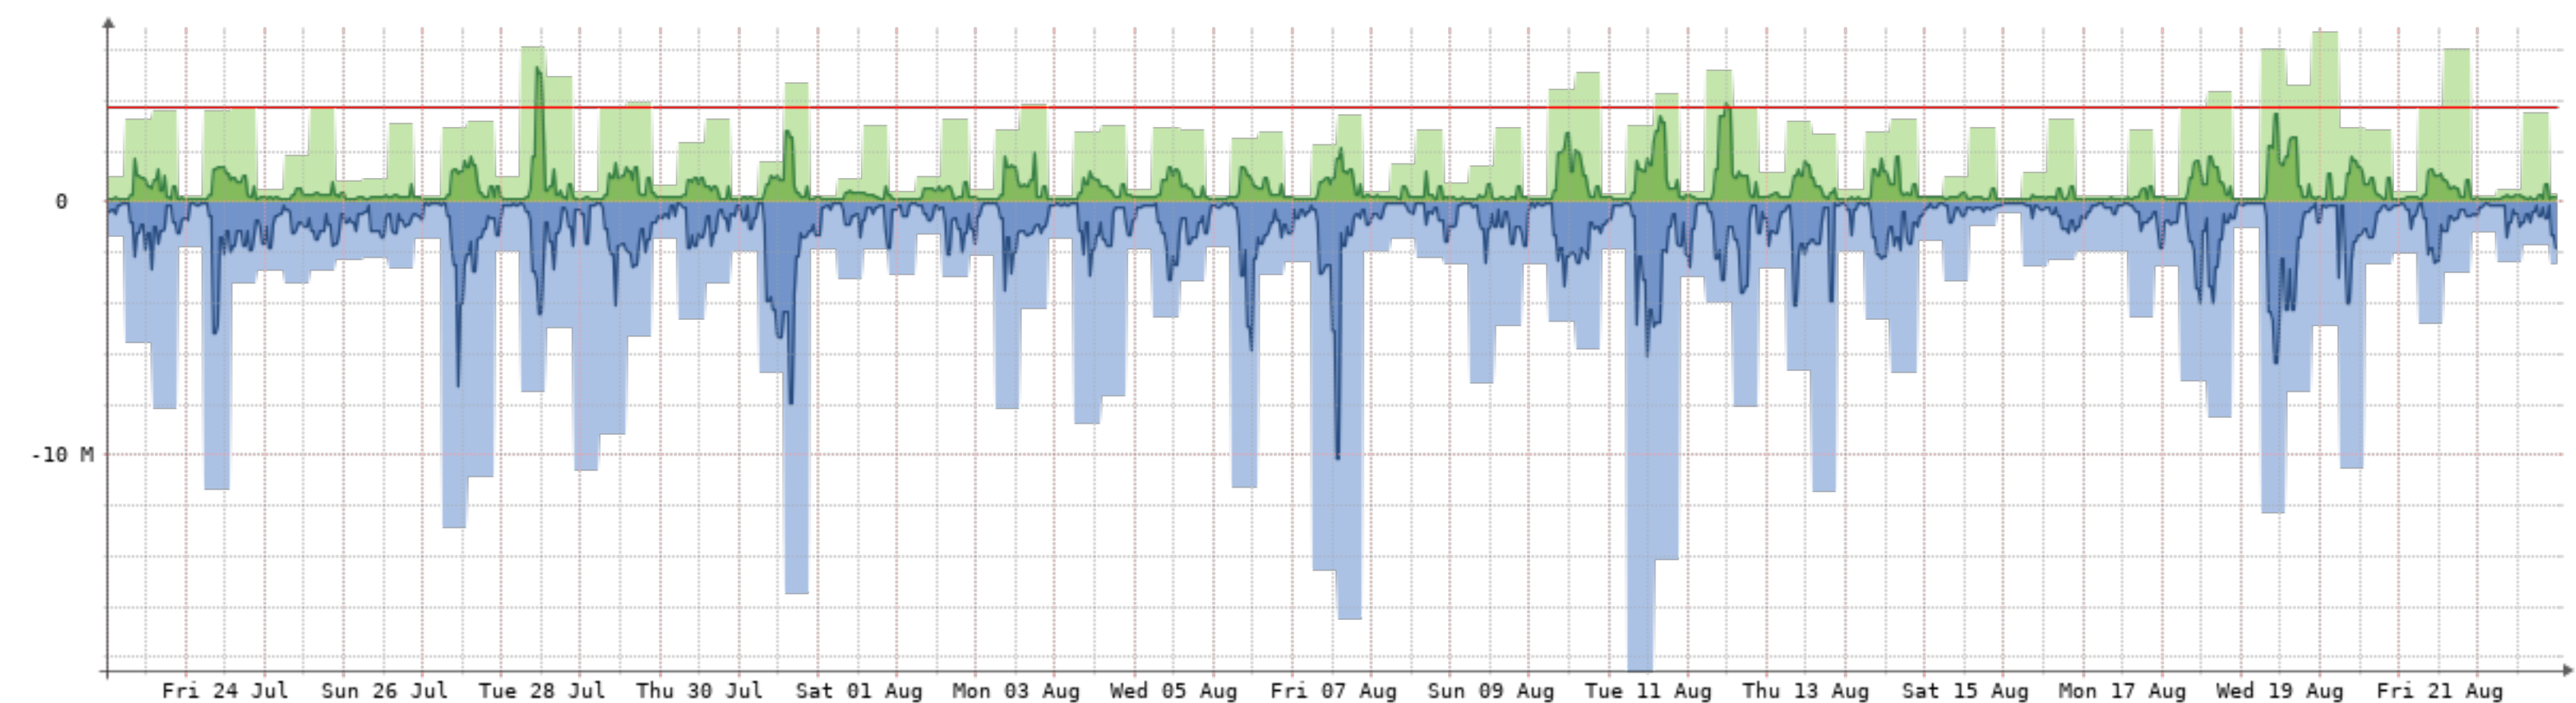

Bits/s	Last	Avg	Max	95th
In	227.12k	518.58k	6.68M	1.69M
Out	1.77M	1.03M	18.55M	3.49M
Highest				3.73M
Total	517.31G	(In 173.62G	Out 343.69G)	

2020-7-23 - 2020-8-23 - Canepa-Juan(NQN-CJC)[1GB]