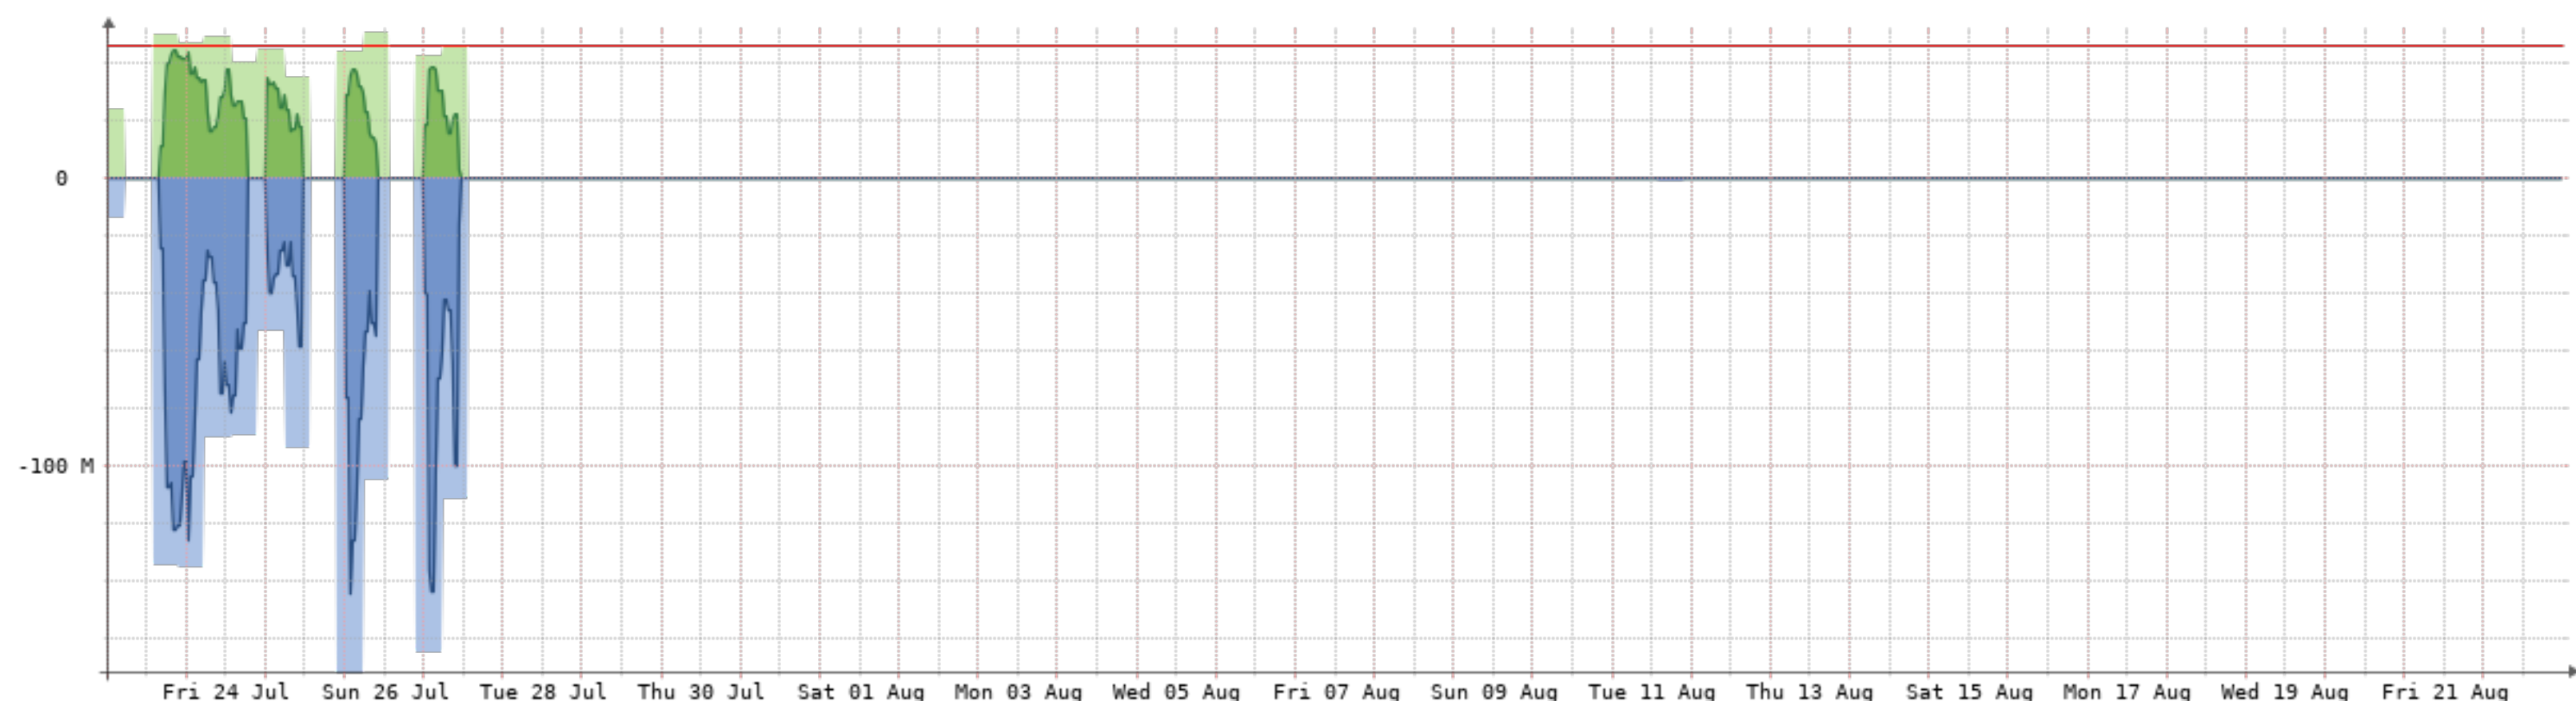

Bits/s	Last	Avg	Max	95th
In	227.12k	518.58k	6.68M	1.69M
Out	1.77M	1.03M	18.55M	3.49M
Highest				3.73M
Total	517.31G	(In 173.62G	Out 343.69G)	

2020-7-23 - 2020-8-23 - Canepa-Juan(NQN-CJC)[1GB]

Bits/s	Last	Avg	Max	95th
In	293.39	2.22M	50.59M	23.97M
Out	71.04k	5.31M	172.11M	46.03M
Highest				46.03M
Total	2.52T	(In 743.51G	Out 1.78T)	