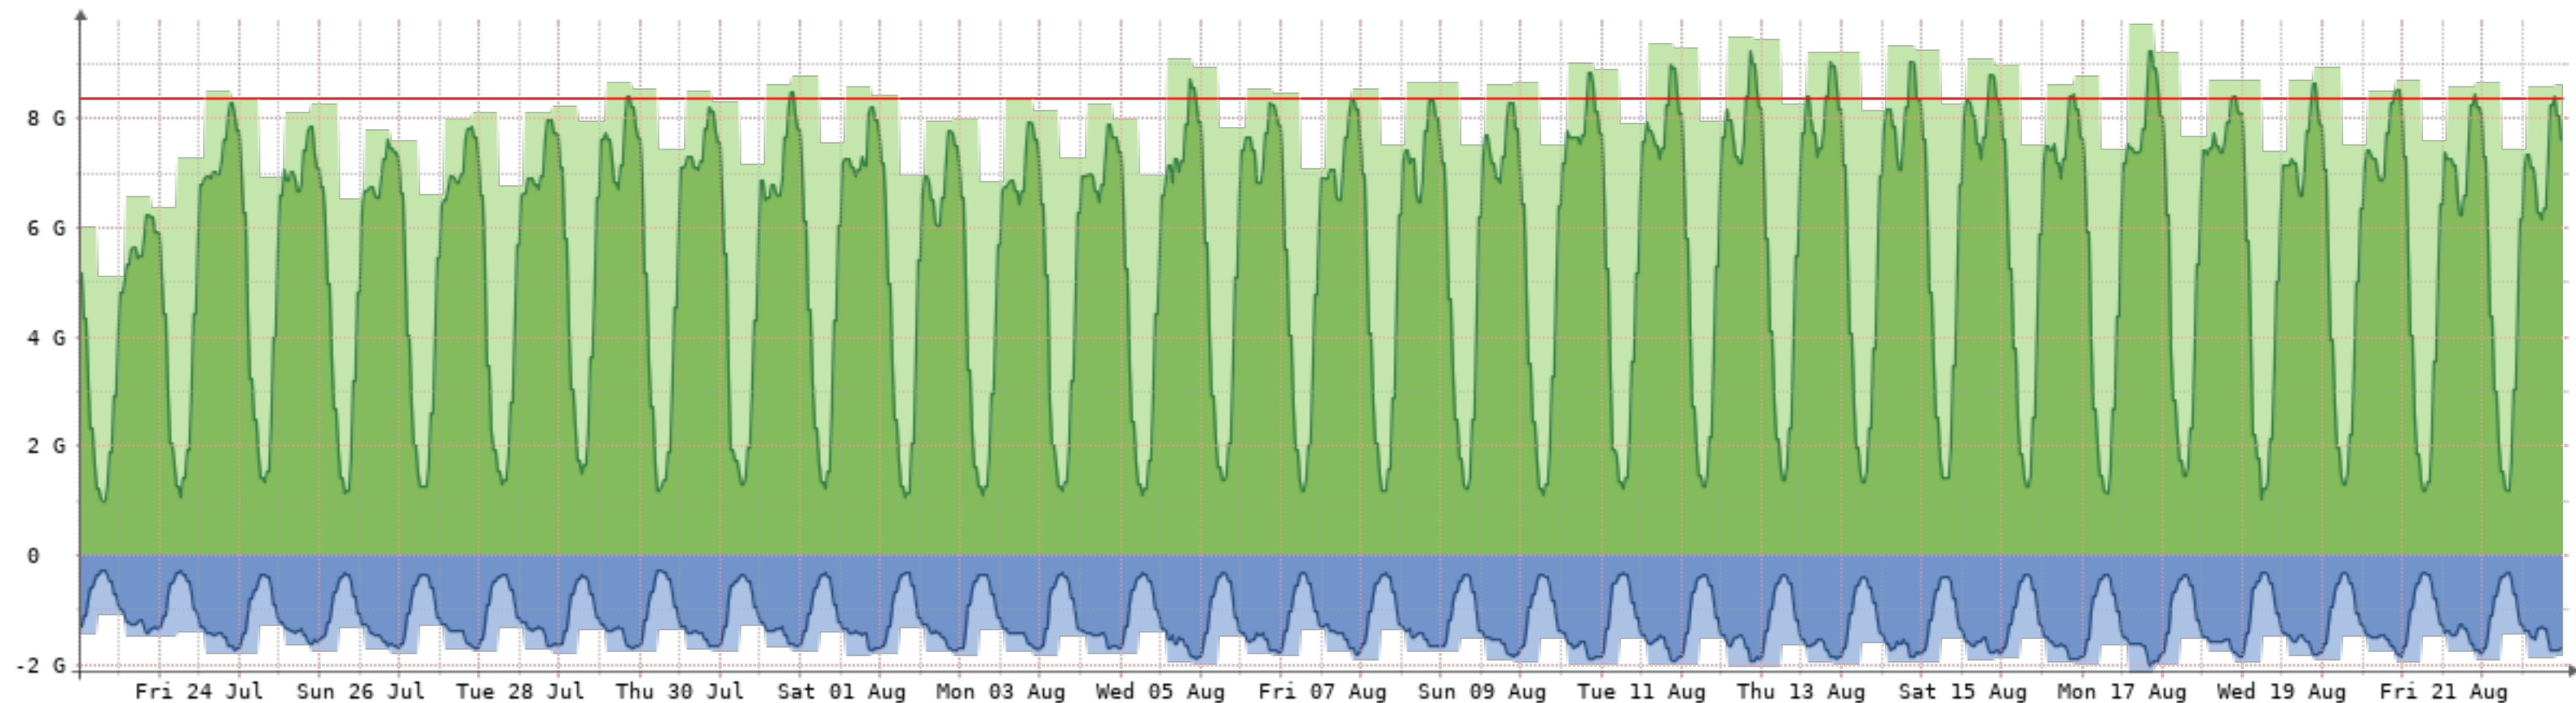

Bits/s	Last	Avg	Max	95th
In	7.61G	5.43G	9.70G	8.34G
Out	1.68G	1.18G	2.13G	1.81G
Highest				8.34G
Total	2.22P	(In 1.82P	Out 395.89T)	

2020-7-23 - 2020-8-23 - GGC-NQN-3[10Gb]