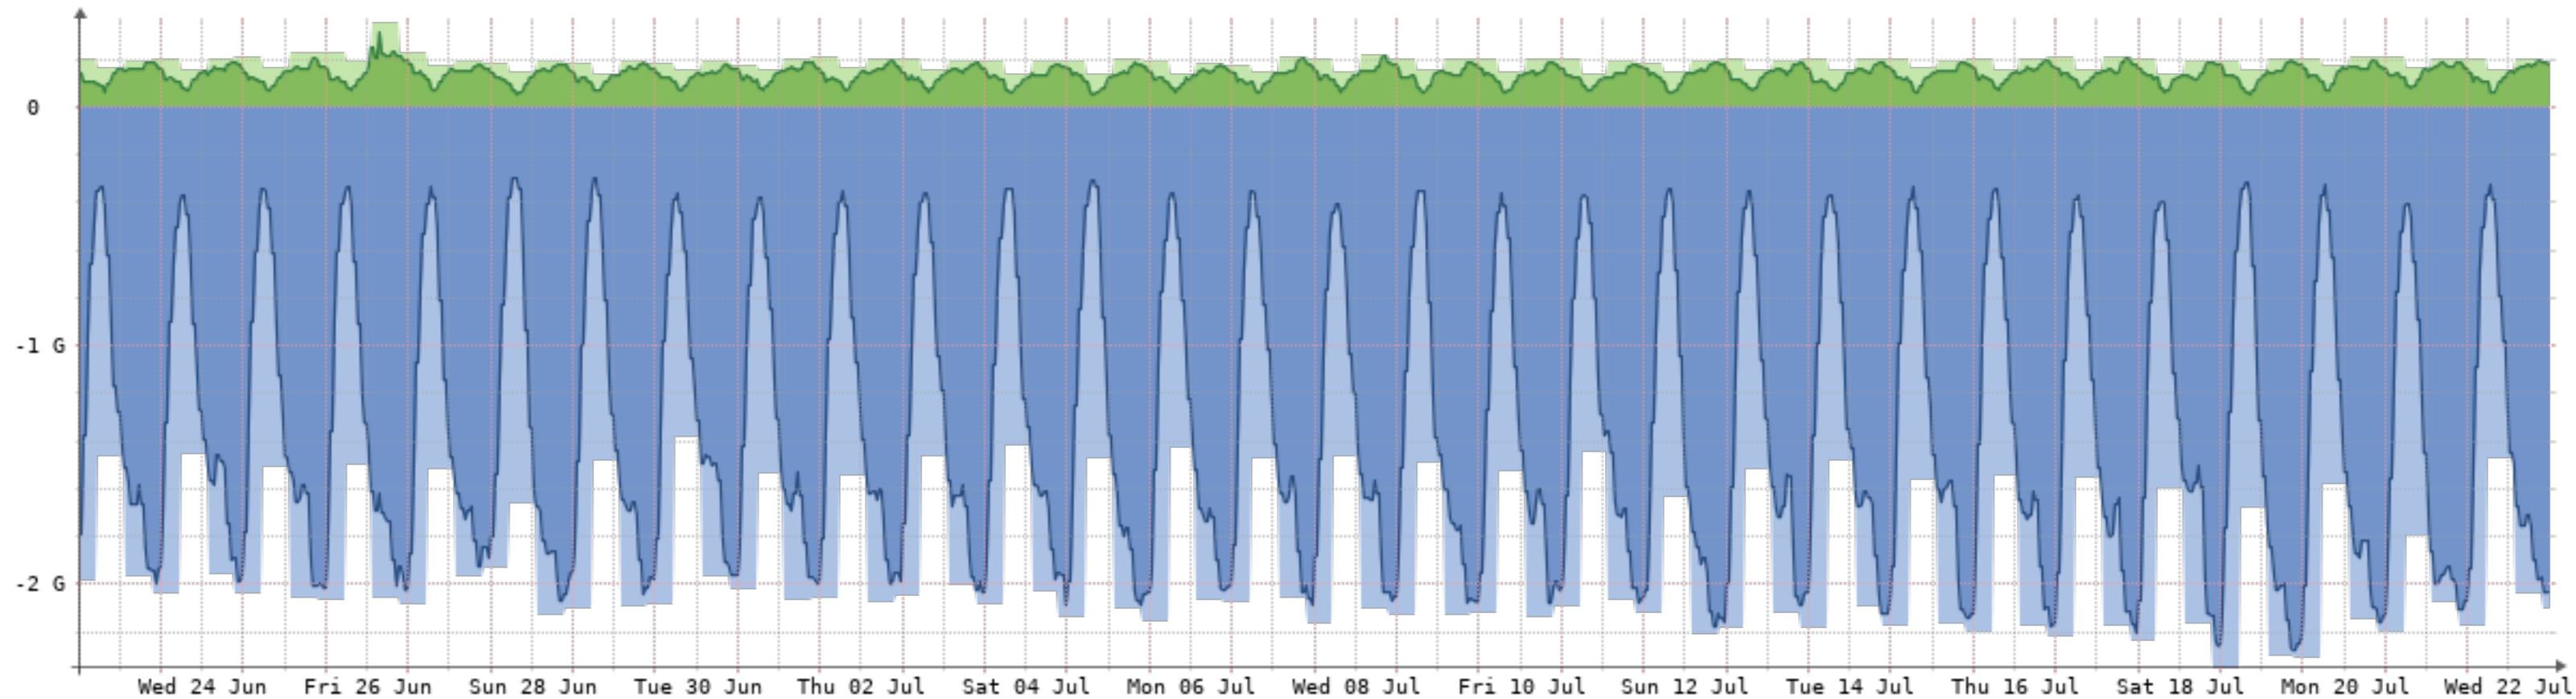

Bits/s	Last	Avg	Max	95th
In	135.91M	84.39M	178.20M	135.45M
Out	1.42G	872.93M	1.49G	1.38G
Highest				1.38G
Total	310.17T	(In 27.34T	Out 282.83T)	

2020-6-23 - 2020-7-23 - HEDI

Bits/s	Last	Avg	Max	95th
In	177.60M	136.46M	348.34M	188.69M
Out	2.03G	1.34G	2.35G	2.09G
Highest				2.09G
Total	478.72T	(In 44.21T	Out 434.50T)	