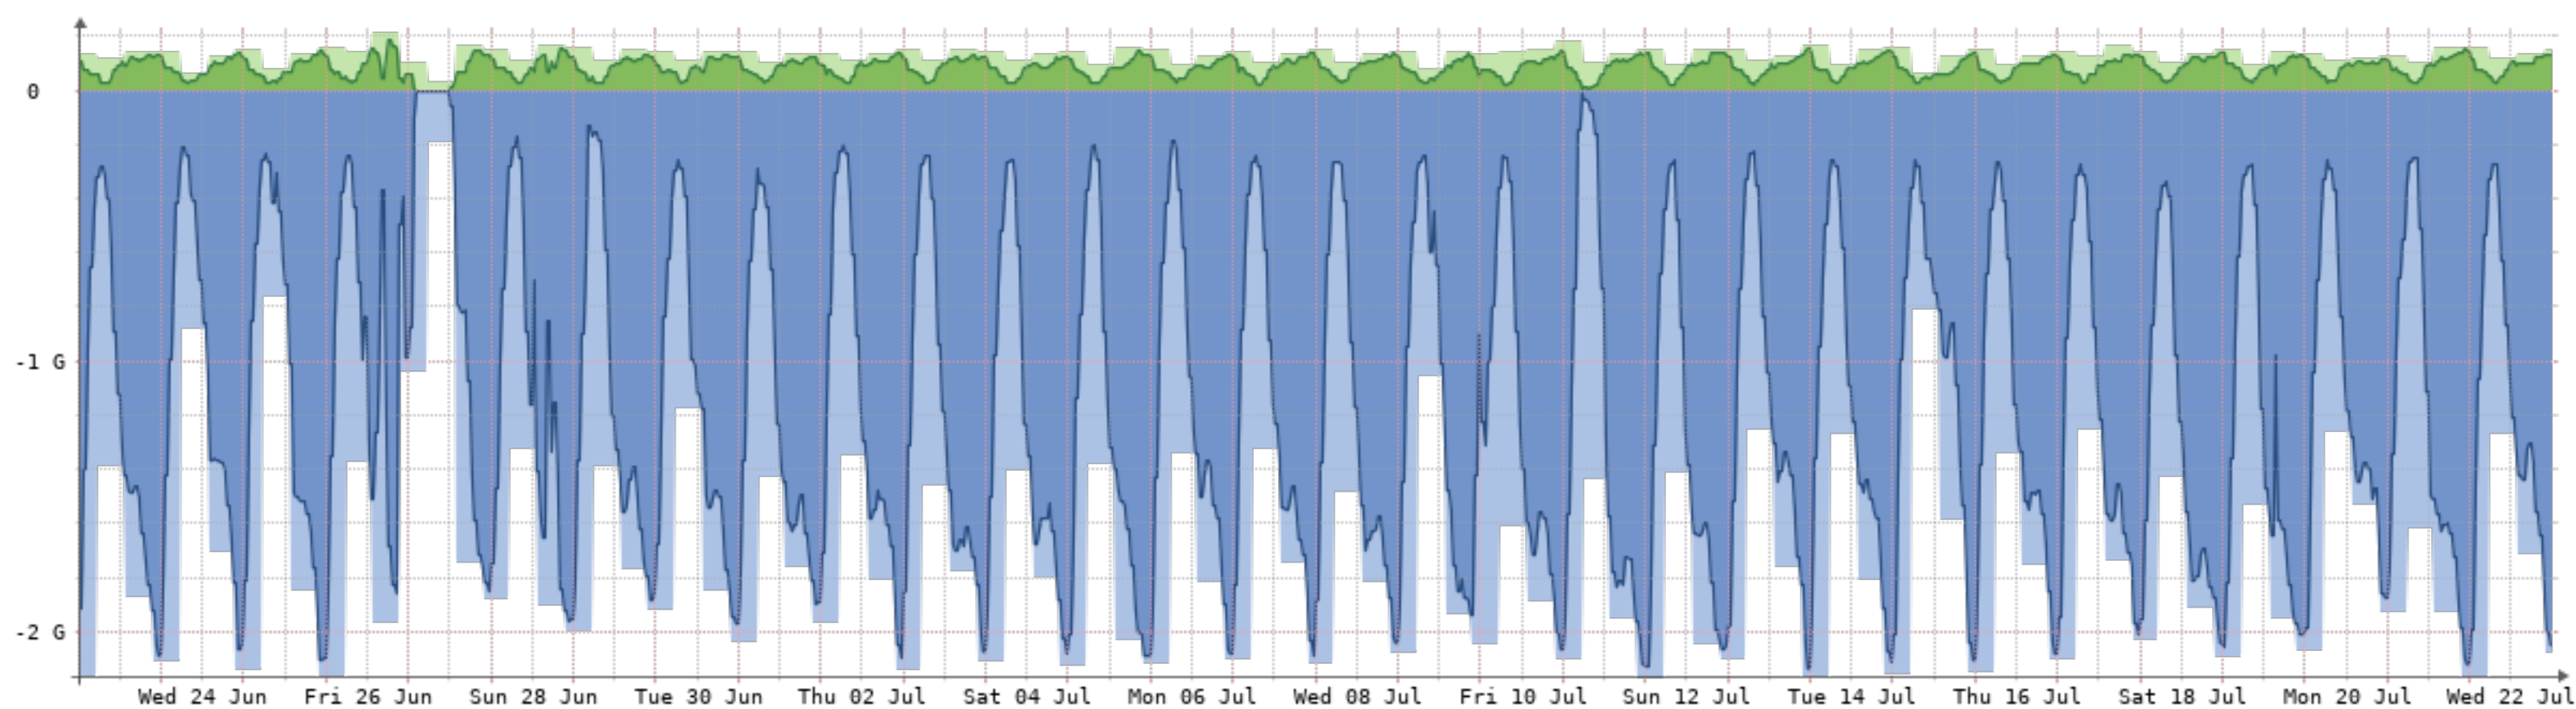

Bits/s	Last	Avg	Max	95th
In	128.36M	85.18M	210.19M	134.90M
Out	2.05G	1.16G	2.17G	2.02G
Highest				2.02G
Total	403.79T	(In 27.60T	Out 376.19T)	

2020-6-23 - 2020-7-23 - La-Cordillerana