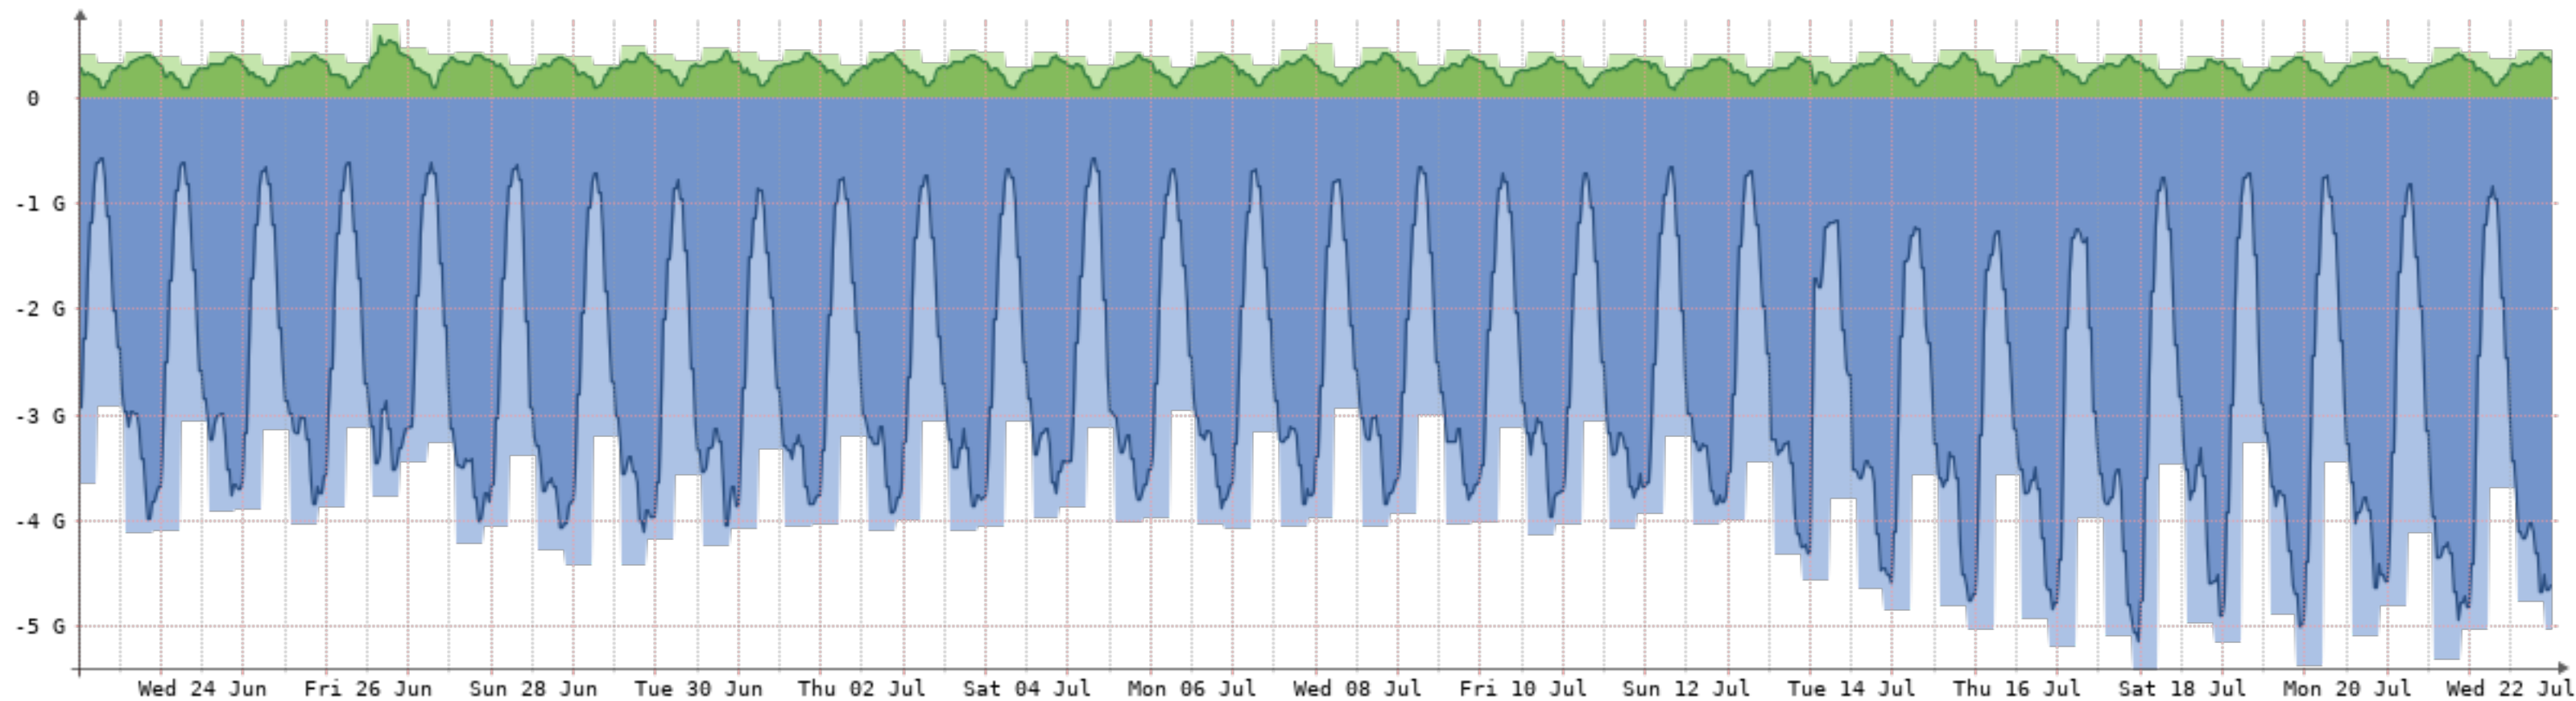

Bits/s	Last	Avg	Max	95th
In	354.57M	280.87M	691.23M	406.06M
Out	4.62G	2.72G	5.41G	4.47G
Highest				4.47G
Total	973.35T	(In 91.00T	Out 882.34T)	

2020-6-23 - 2020-7-23 - Latini(NQN-LAT)[10