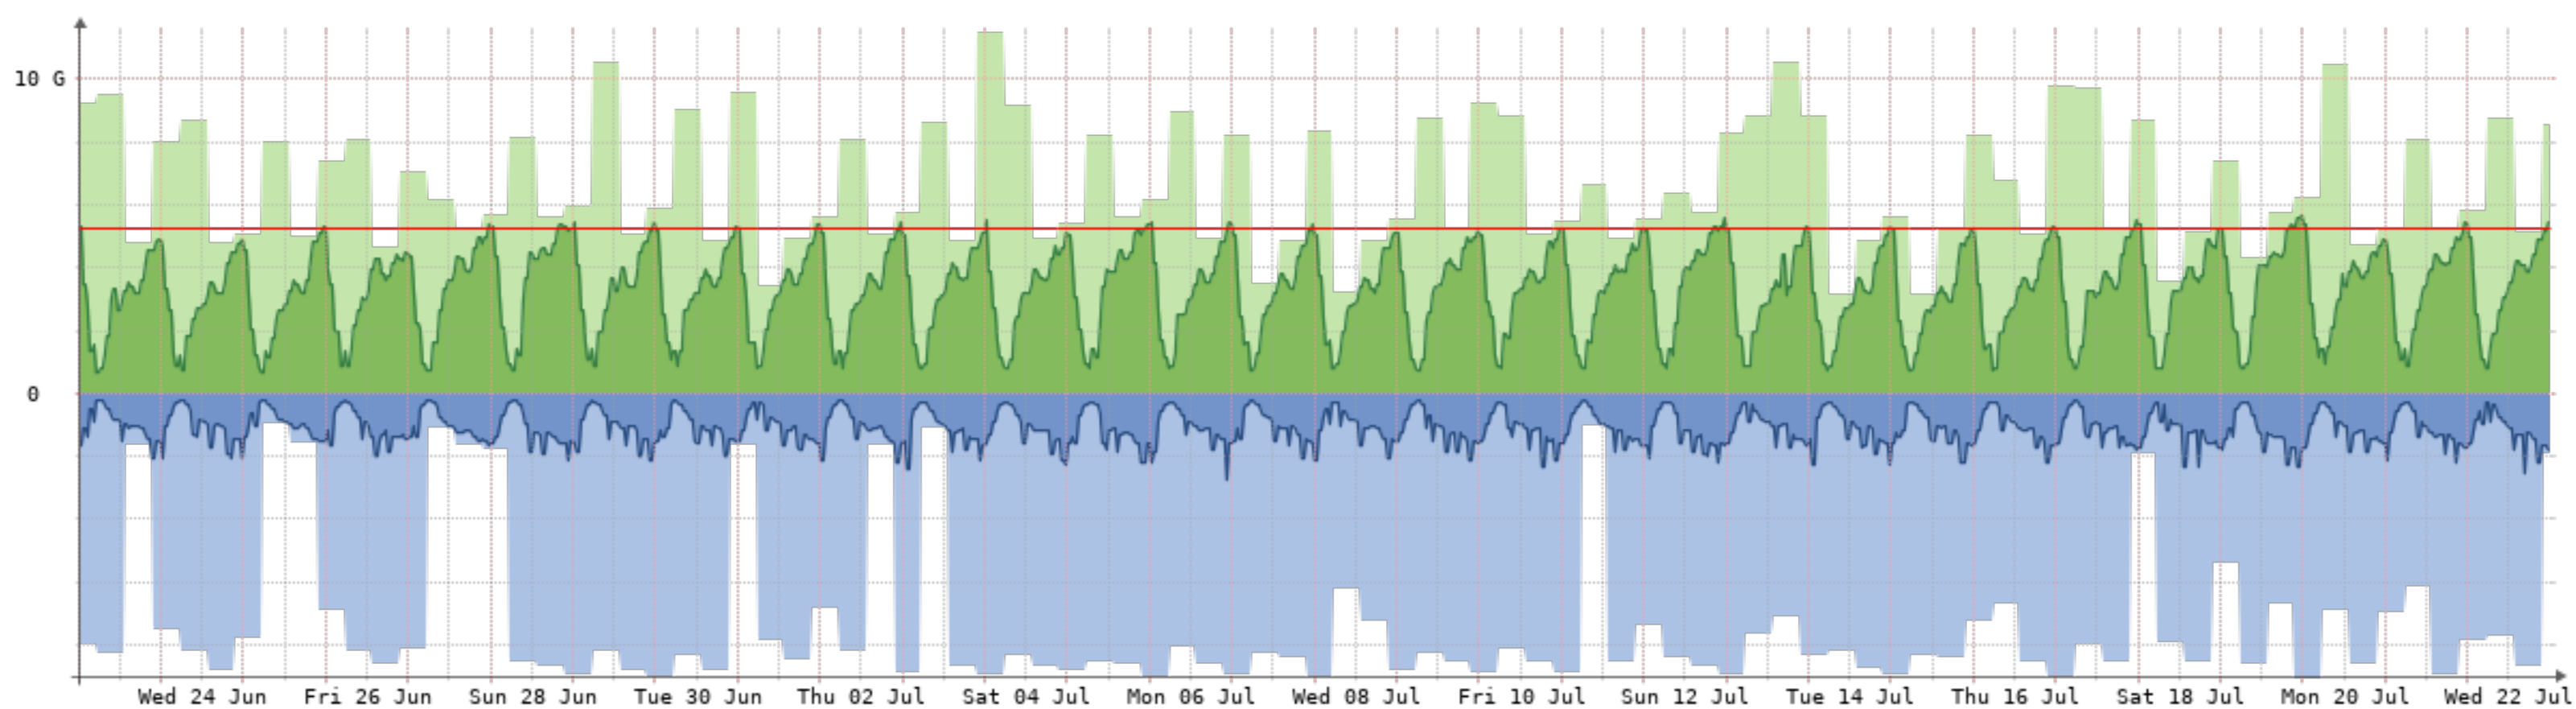

2020-6-23 - 2020-7-23 - Grupo-Equis-SA(NC

Bits/s	Last	Avg	Max	95th
In	167.61M	138.25M	7.52G	241.08M
Out	3.01G	1.79G	14.08G	2.96G
Highest				2.96G
Total	625.55T	(In 44.79T	Out 580.75T)	

2020-6-23 - 2020-7-23 - DaviteISA(NQN-DAV)