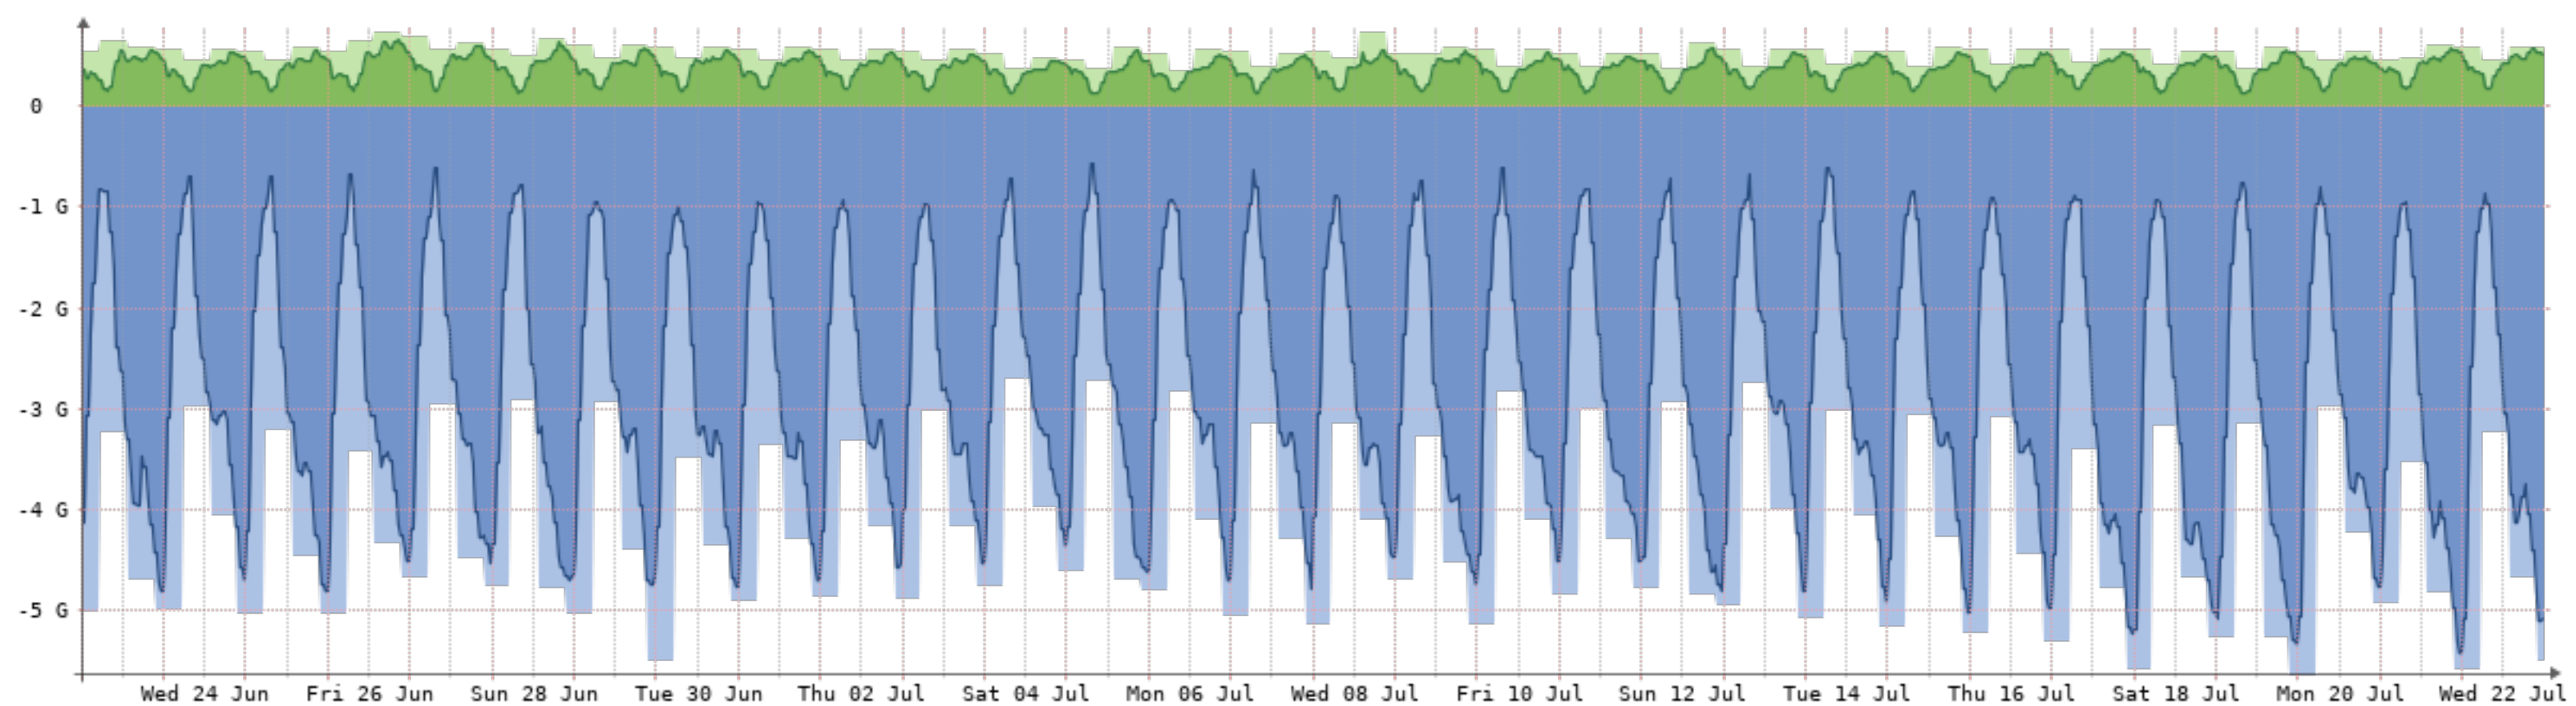

Bits/s	Last	Avg	Max	95th
In	519.49M	381.62M	726.55M	543.38M
Out	5.08G	2.86G	5.63G	4.71G
Highest				4.71G
Total	1.05P	(In 123.64T Out 925.41T)		

2020-6-23 - 2020-7-23 - Cotesma(NQN-COT)