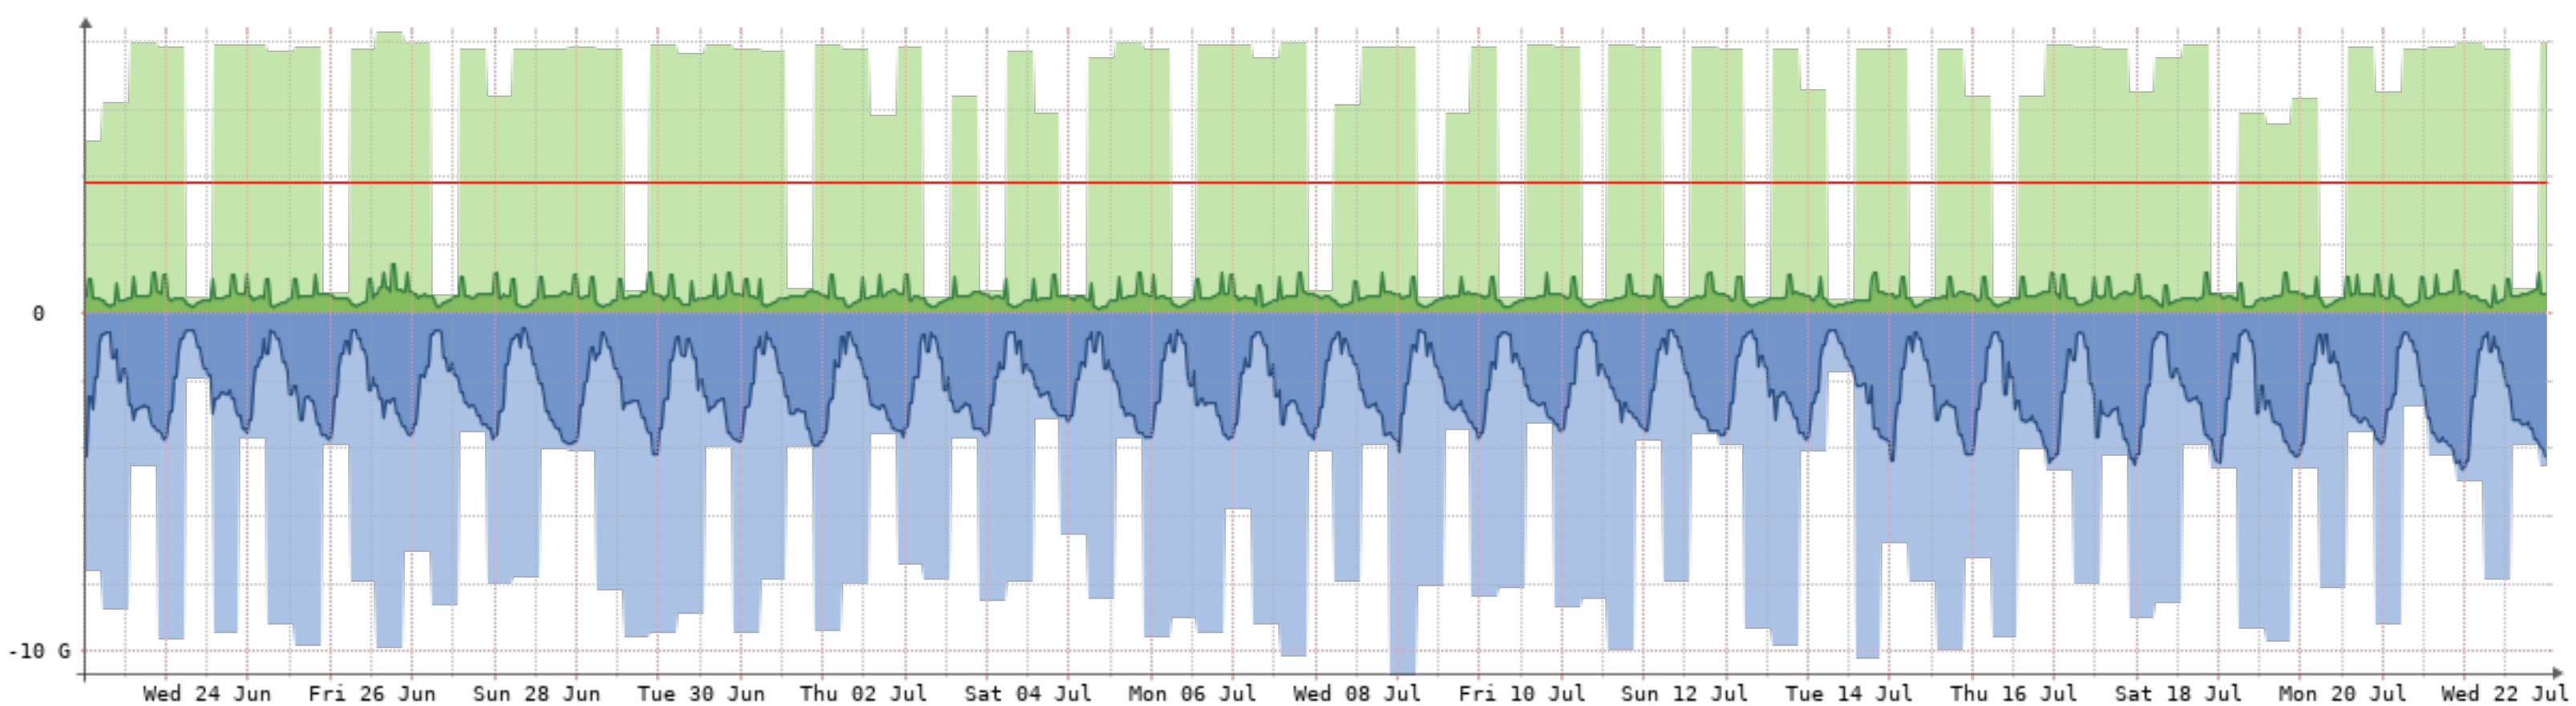

Bits/s	Last	Avg	Max	95th
In	560.07M	507.97M	8.25G	1.11G
Out	4.22G	2.29G	10.67G	3.86G
Highest				3.86G
Total	907.23T	(In 164.58T	Out 742.65T)	

2020-6-23 - 2020-7-23 - Neunet(NQN-CEN)[