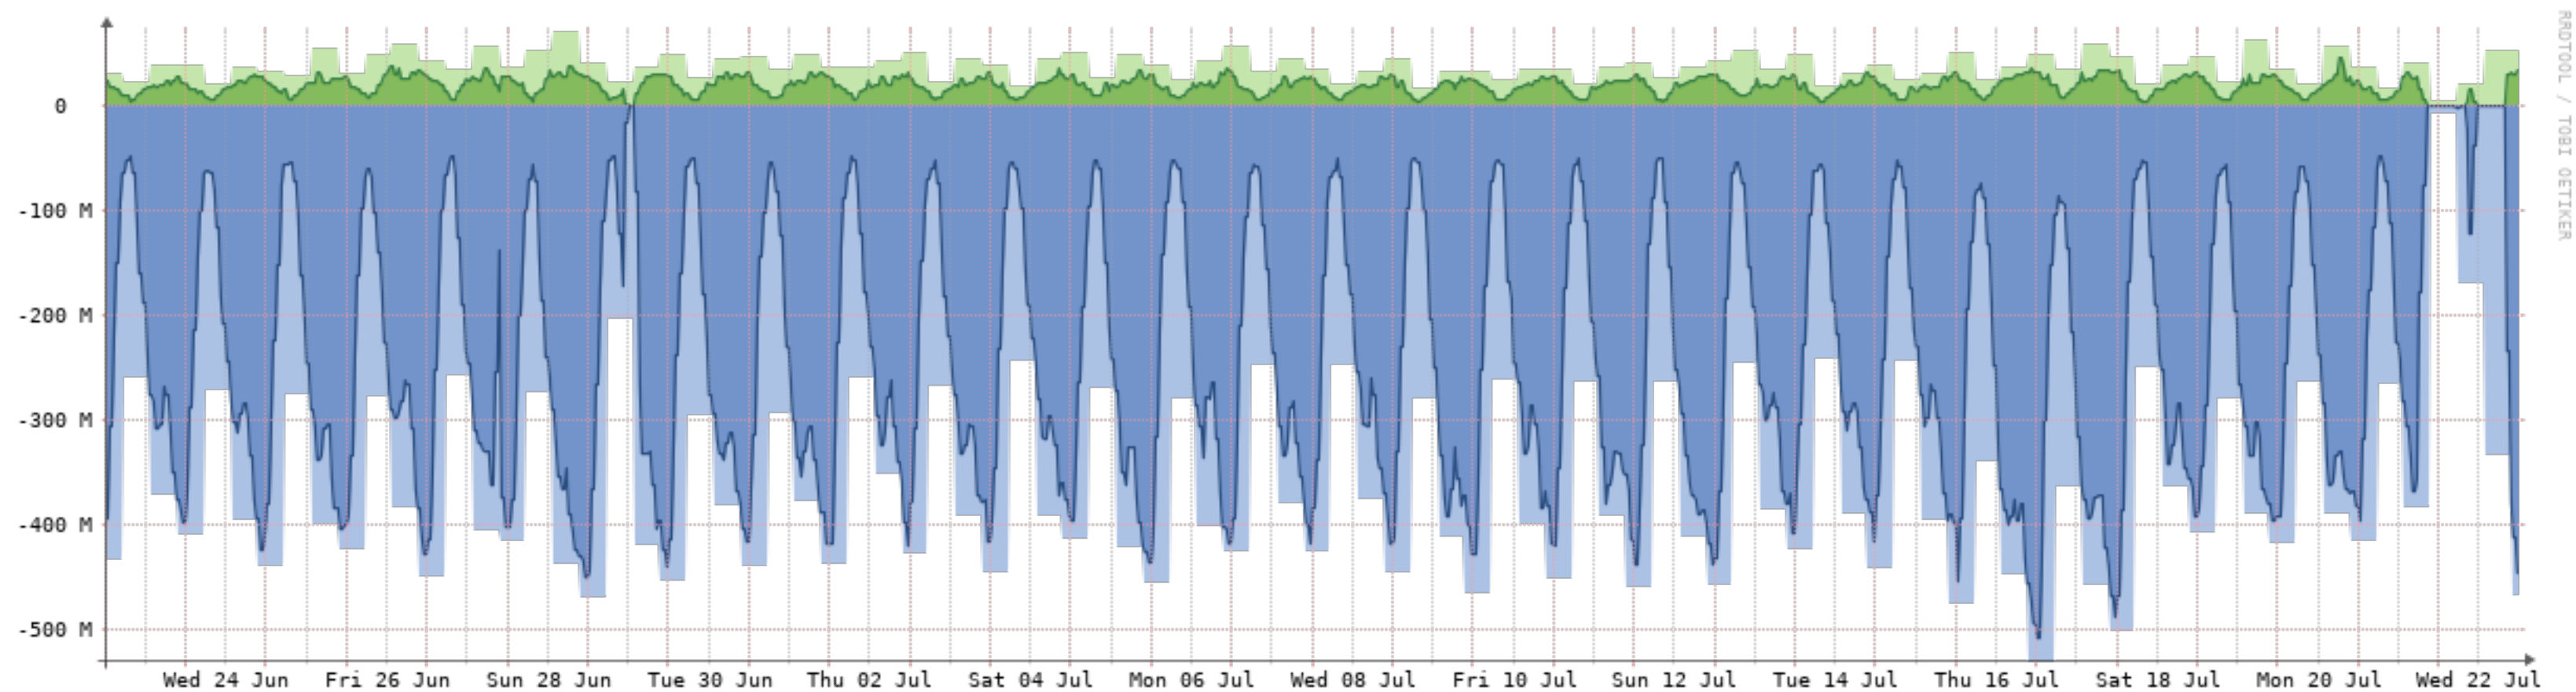

Bits/s	Last	Avg	Max	95th
In	33.65M	19.19M	69.98M	31.39M
Out	444.87M	241.82M	529.00M	417.13M
Highest				417.13M
Total	84.57T	(In 6.22T Out 78.35T)		

2020-6-23 - 2020-7-23 - Raponi-2-(NQN-RA)