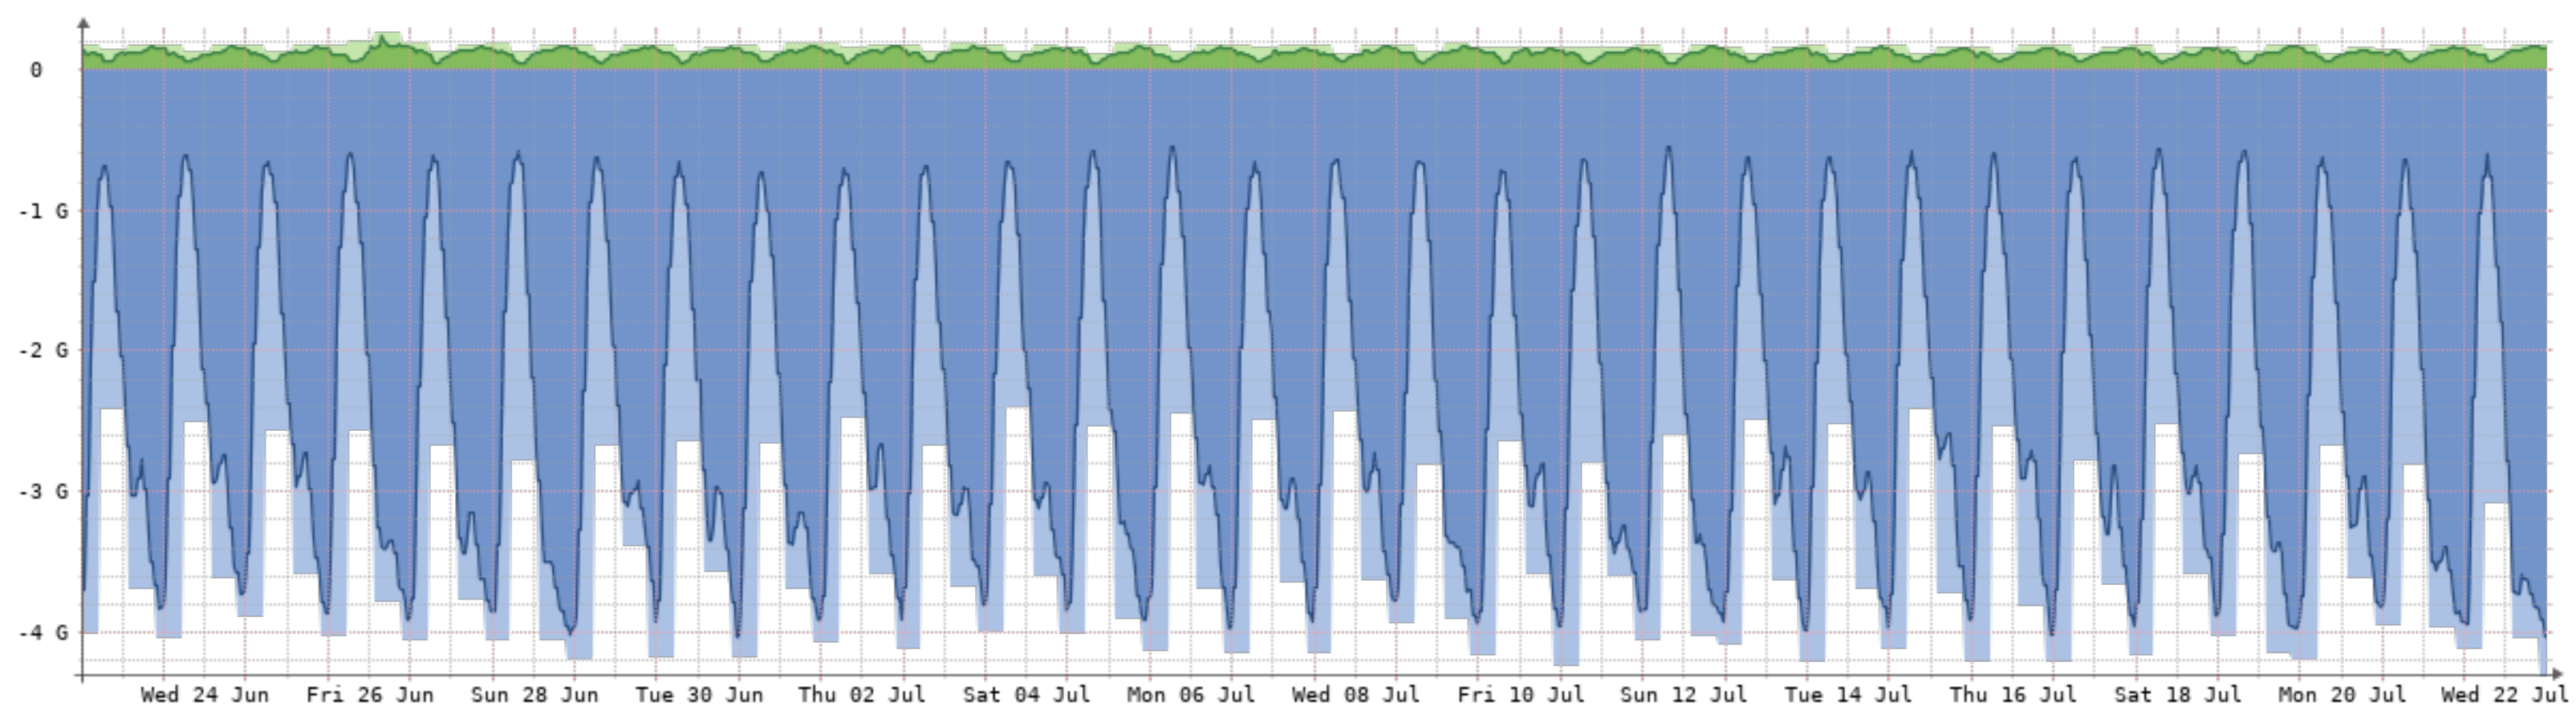

2020-6-23 - 2020-7-23 - Grupo-Equis-SA(NC