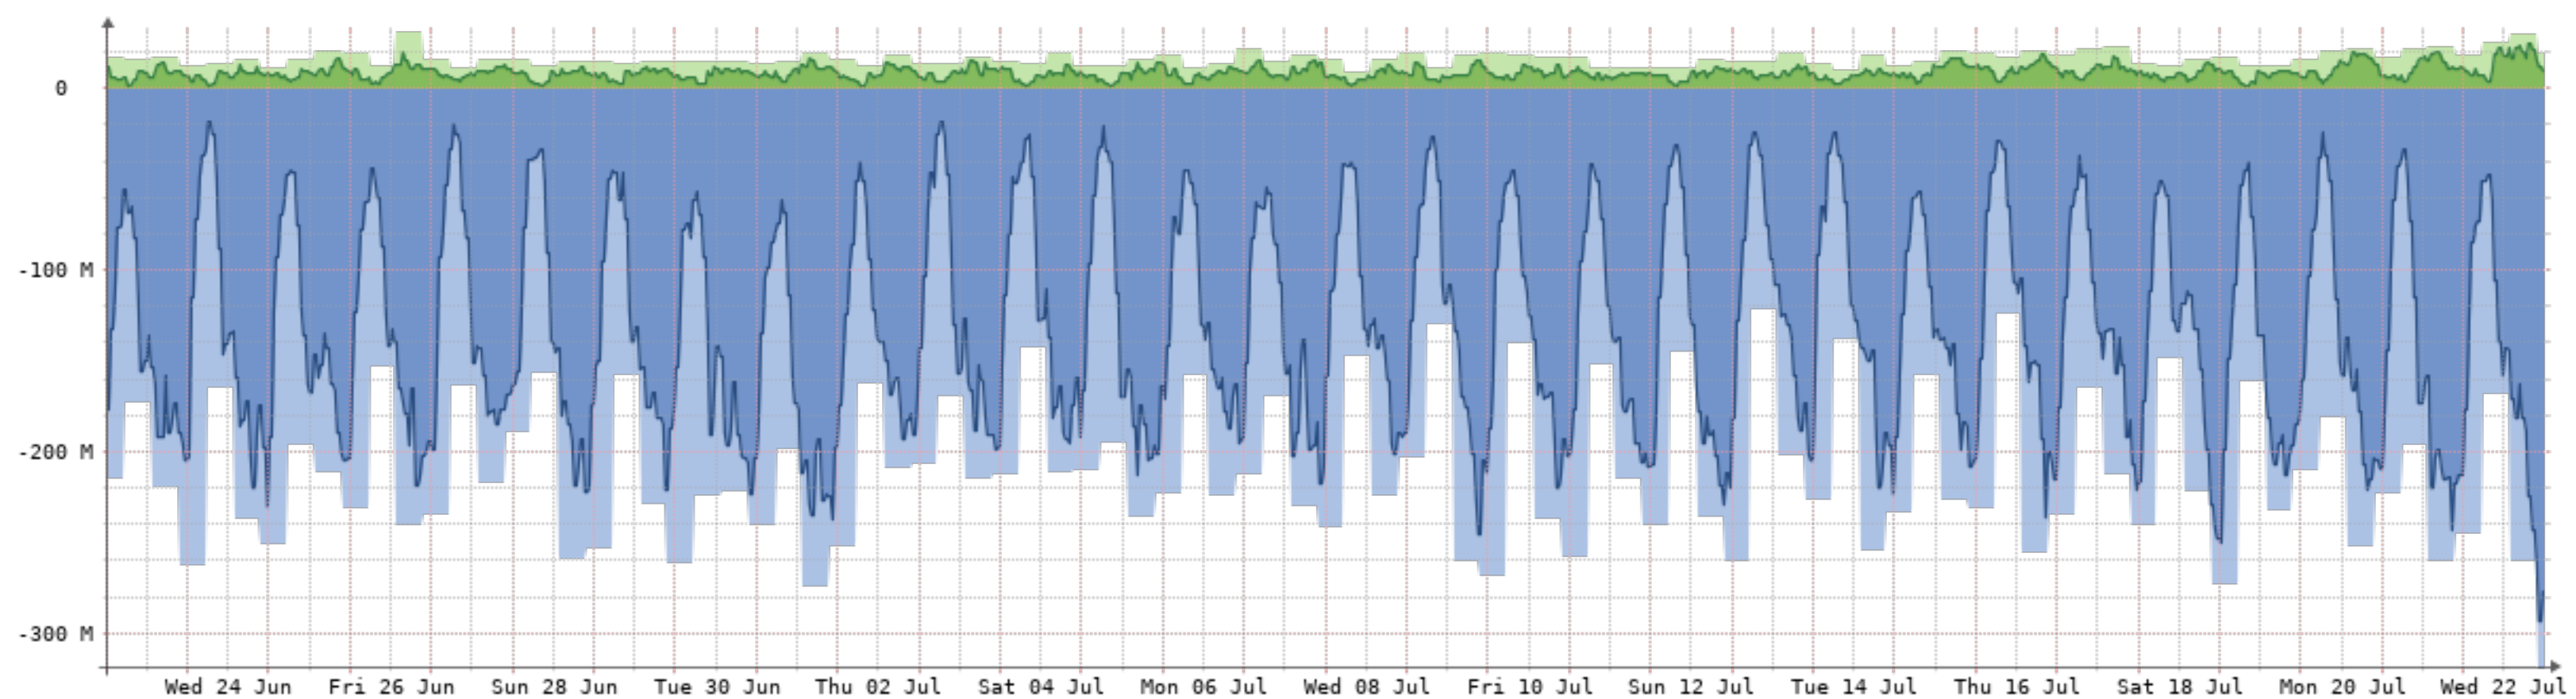

Bits/s	Last	Avg	Max	95th
In	9.87M	8.77M	30.56M	15.92M
Out	277.17M	134.01M	318.90M	217.91M
Highest				217.91M
Total	46.26T	(In 2.84T Out 43.42T)		

2020-6-23 - 2020-7-23 - Siete-Capas(NQN-S