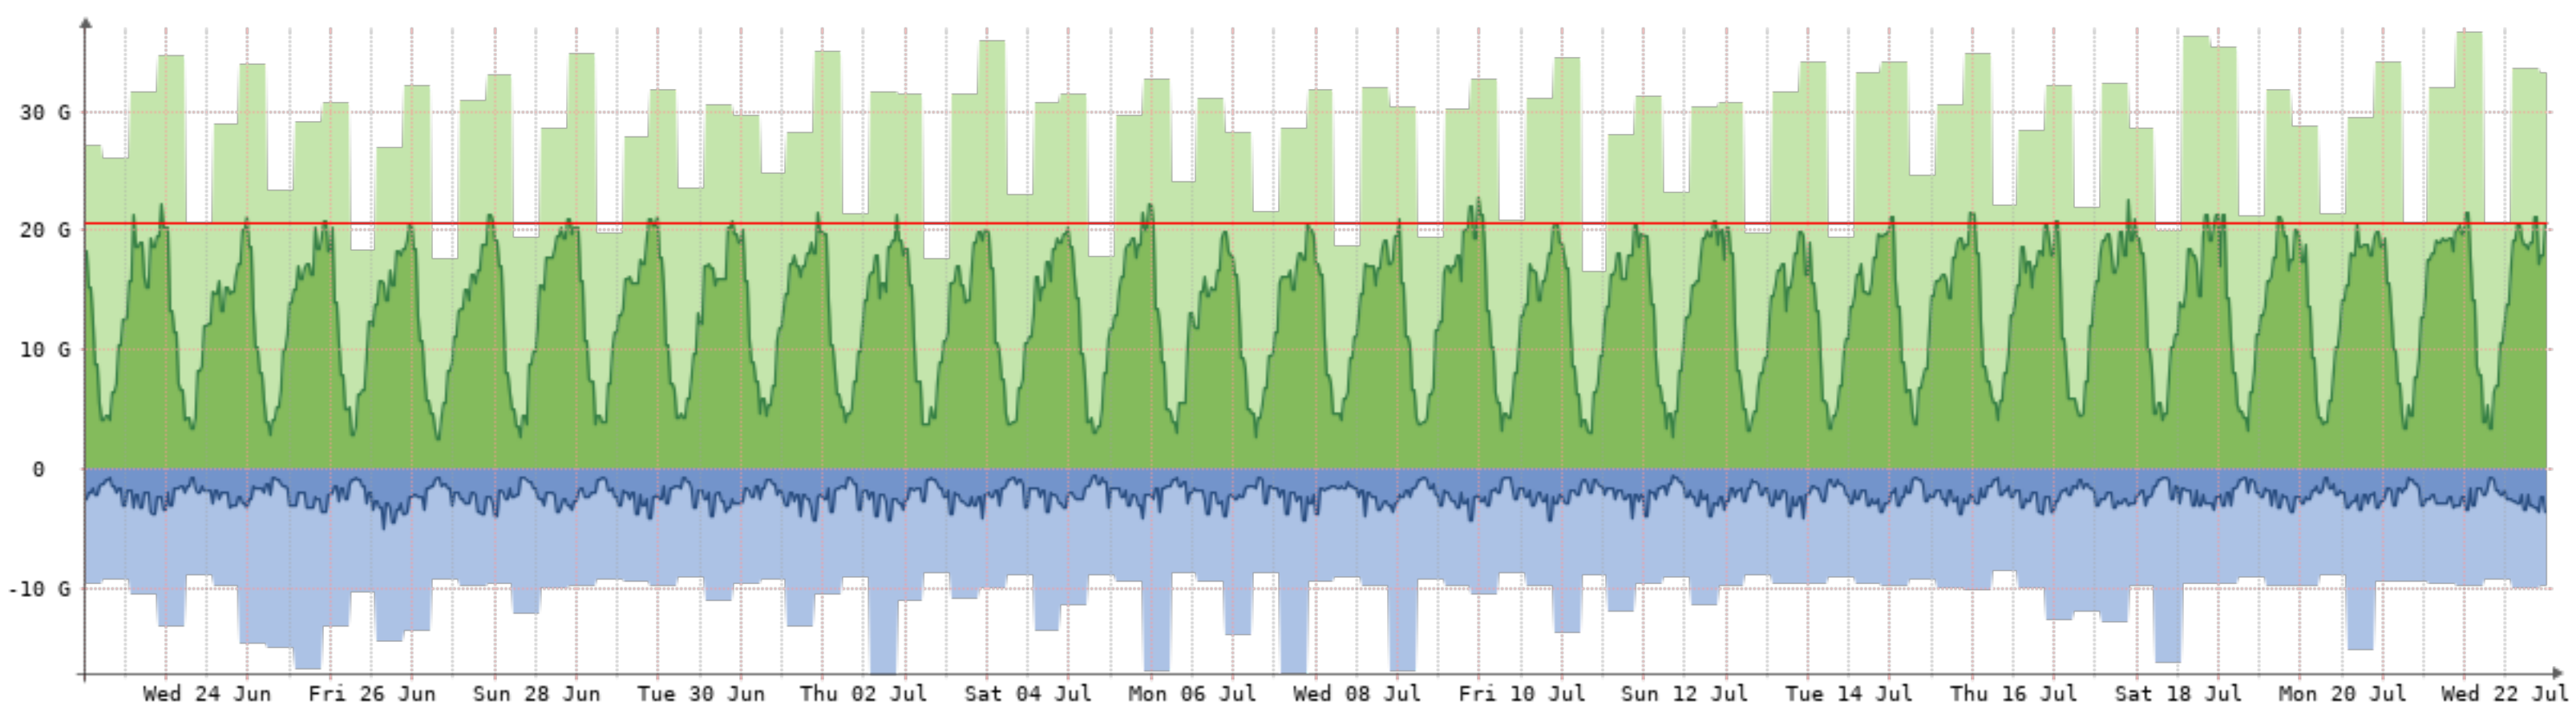

Bits/s	Last	Avg	Max	95th
In	20.52G	13.14G	36.55G	20.57G
Out	3.54G	2.18G	17.21G	3.61G
Highest				20.57G
Total	4.96P	(In 4.26P	Out 707.80T)	

2020-6-23 - 2020-7-23 - N2N:LAG-NQN-a-R