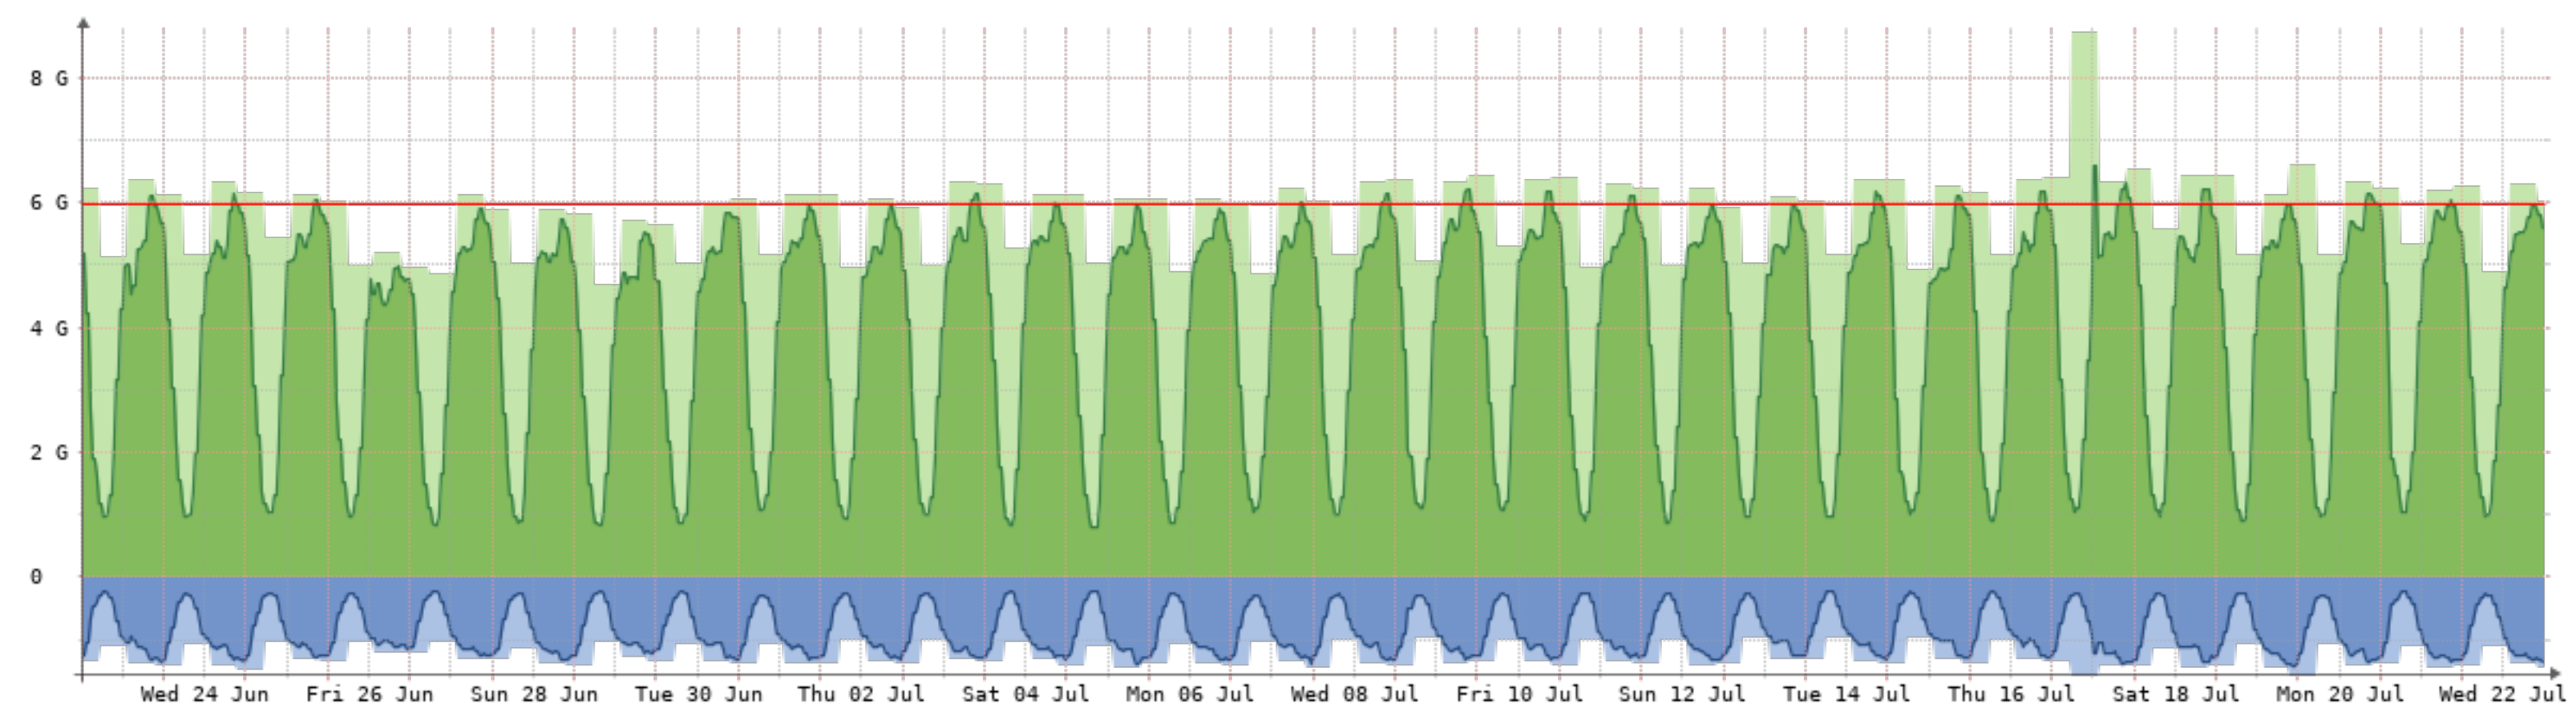

Bits/s	Last	Avg	Max	95th
In	5.59G	3.96G	8.71G	5.96G
Out	1.35G	884.69M	1.56G	1.32G
Highest				5.96G
Total	1.57P	(In 1.28P	Out 286.64T)	

2020-6-23 - 2020-7-23 - GGC:GGC-NQN-3[