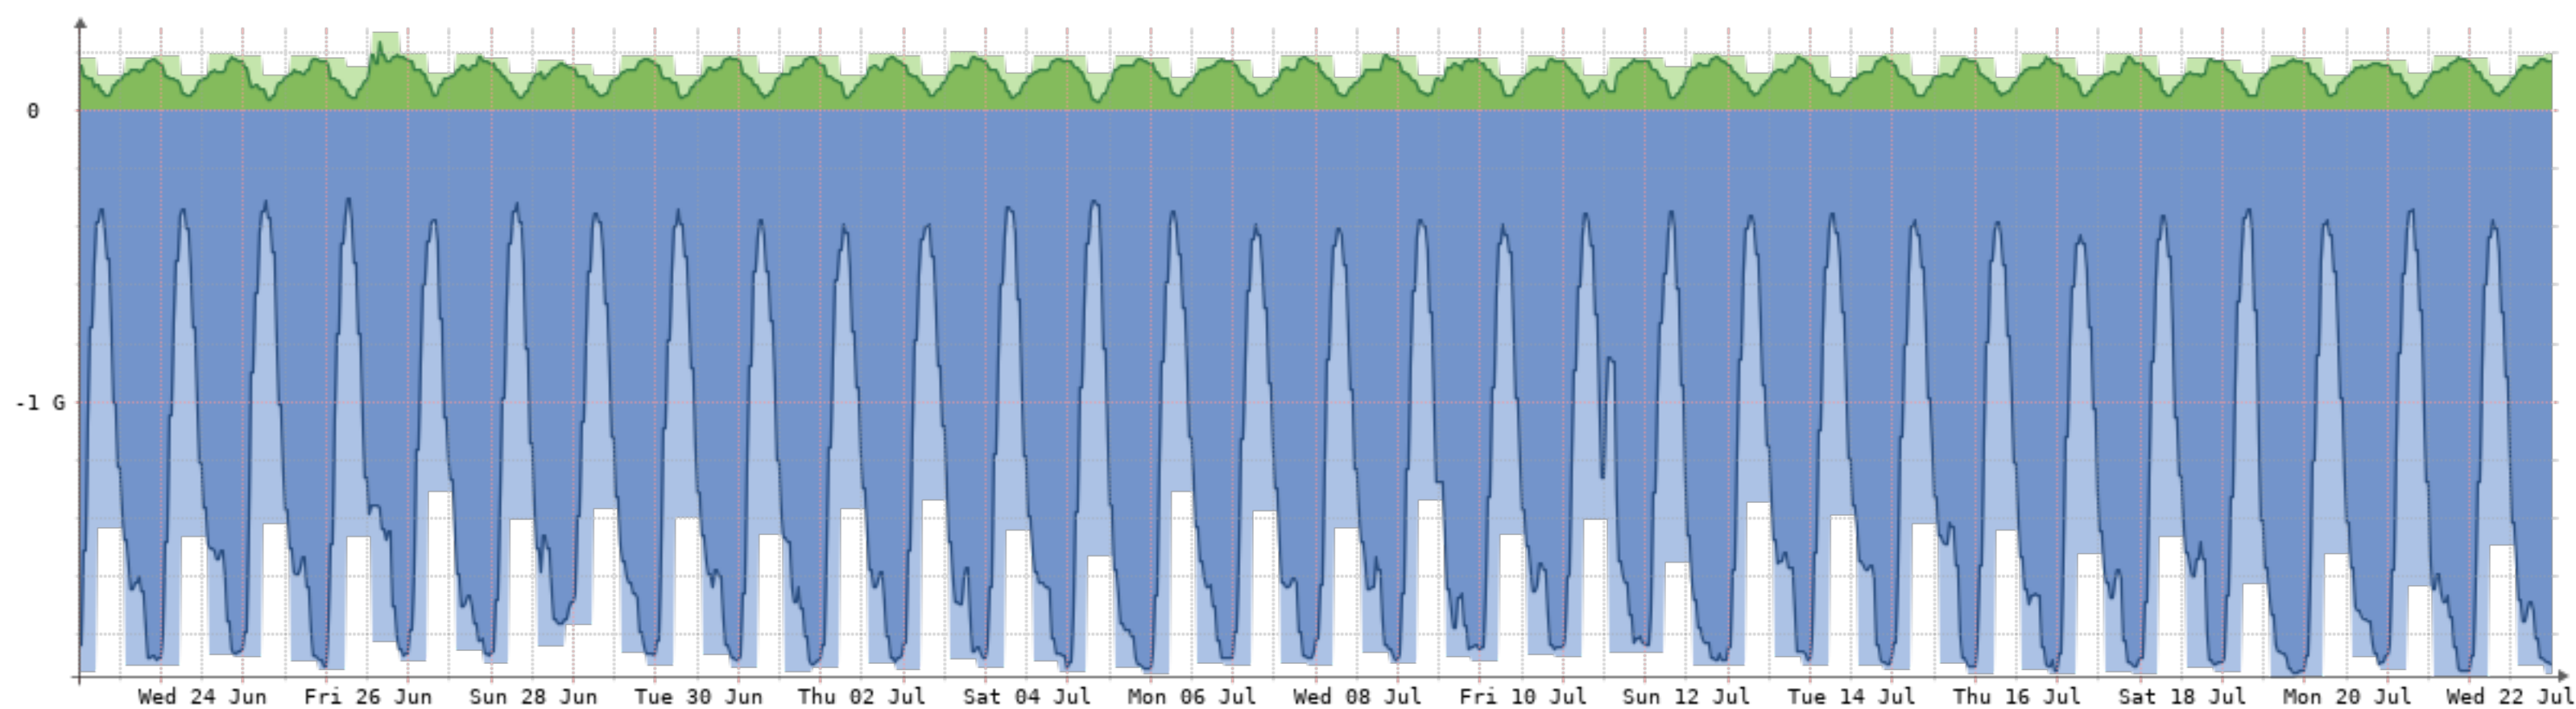

Bits/s	Last	Avg	Max	95th
In	170.16M	123.49M	266.42M	178.43M
Out	1.90G	1.28G	1.95G	1.89G
Highest				1.89G
Total	455.22T	(In 40.01T	Out 415.21T)	

2020-6-23 - 2020-7-23 - TPP(NQN-TPP)[2G]