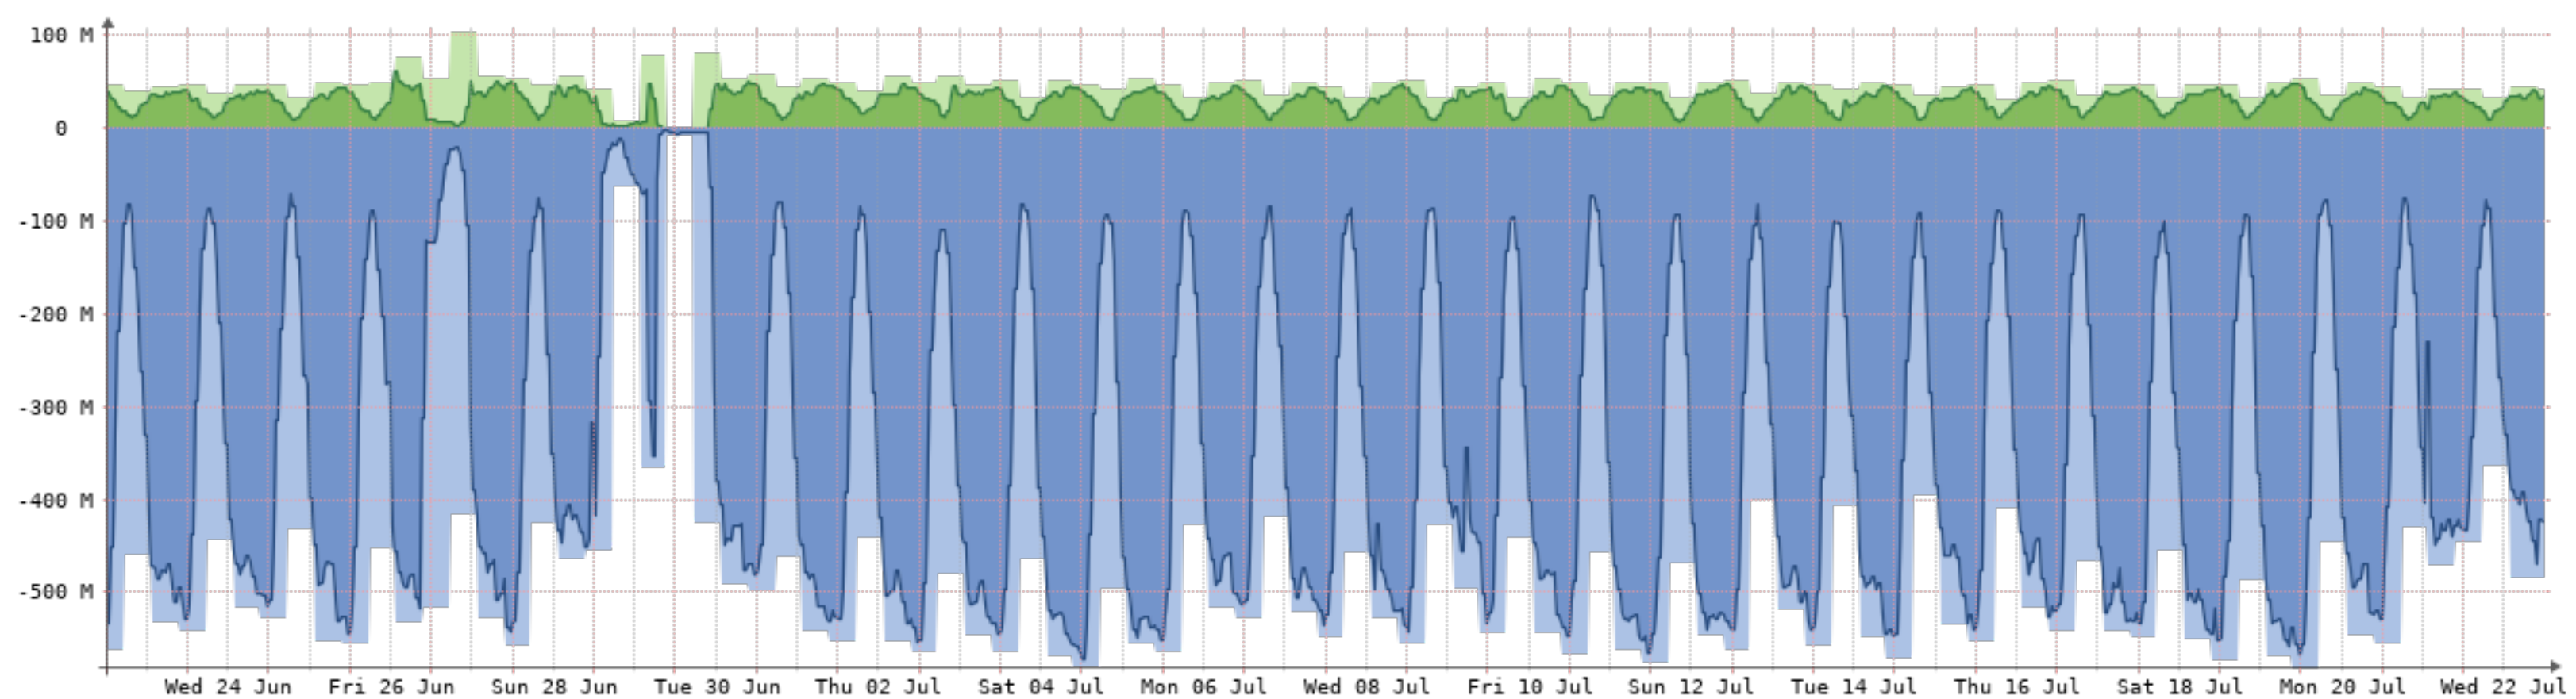

Bits/s	Last	Avg	Max	95th
In	33.22M	29.19M	102.25M	45.03M
Out	423.48M	349.54M	580.93M	539.50M
Highest				539.50M
Total	122.71T	(In 9.46T	Out 113.25T)	

2020-6-23 - 2020-7-23 - Raponi(NQN-RAP)[