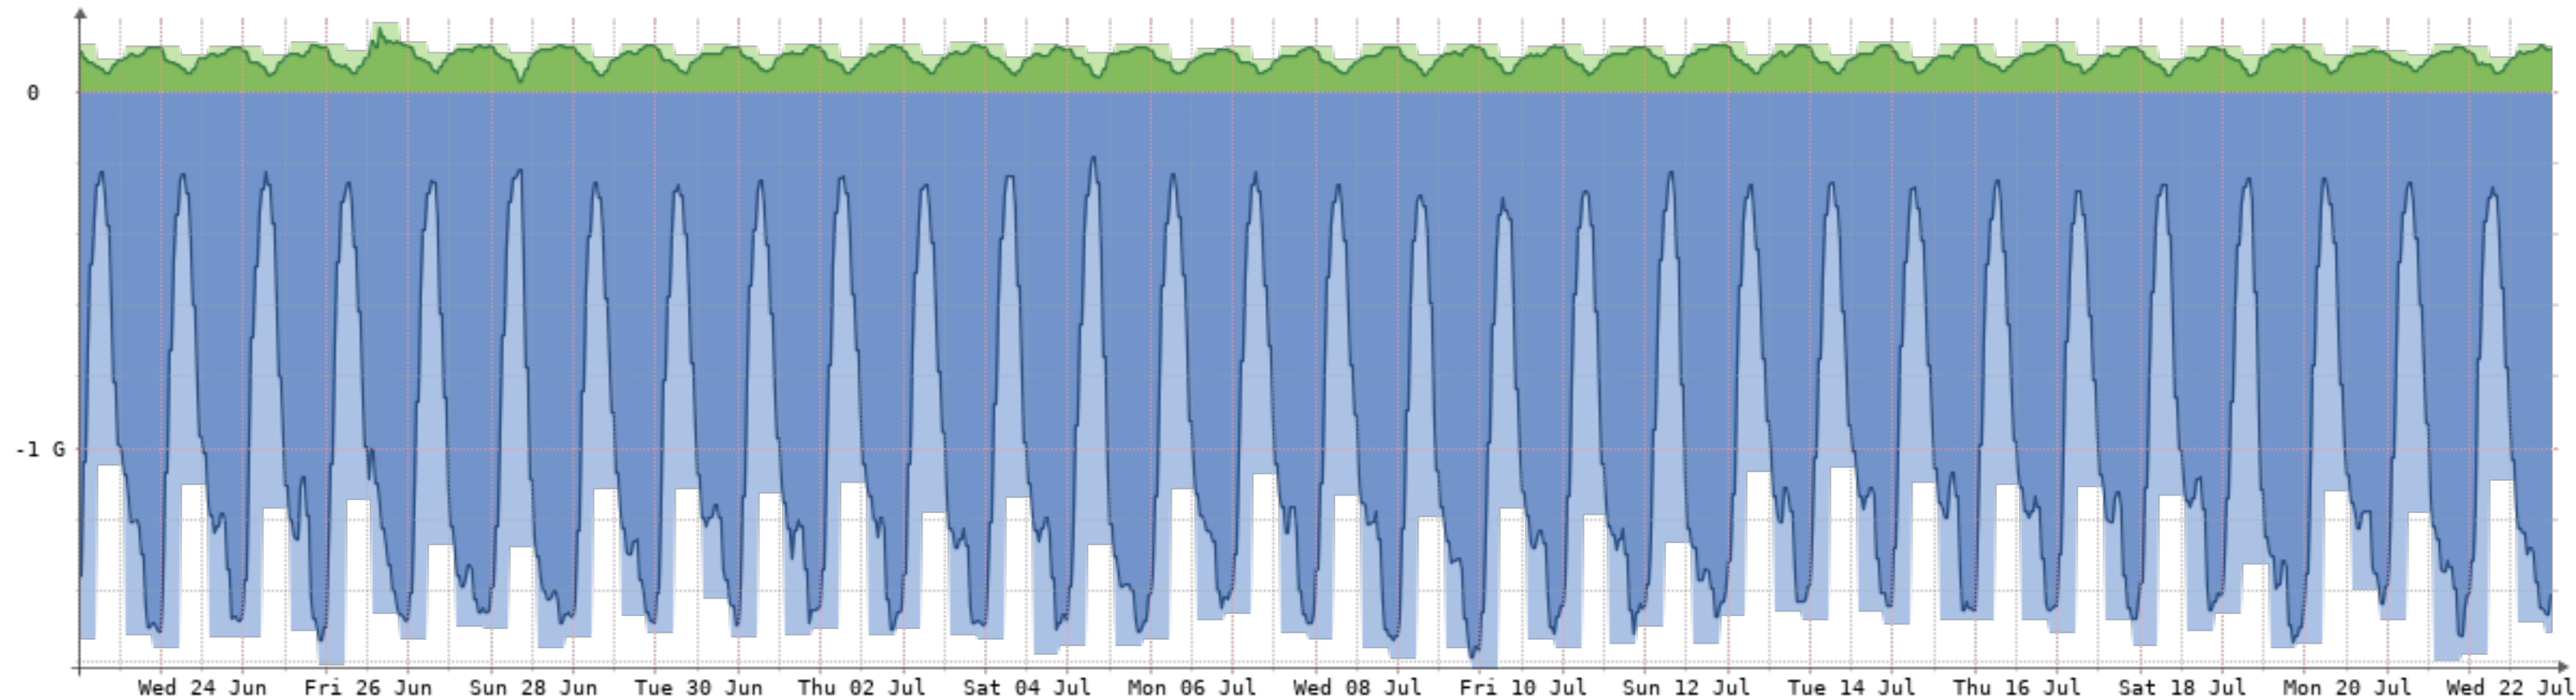

Bits/s	Last	Avg	Max	95th
In	117.70M	95.07M	189.89M	128.00M
Out	1.41G	977.86M	1.62G	1.49G
Highest				1.49G
Total	347.63T	(In 30.80T	Out 316.83T)	

2020-6-23 - 2020-7-23 - Max-Internet(NQN-I