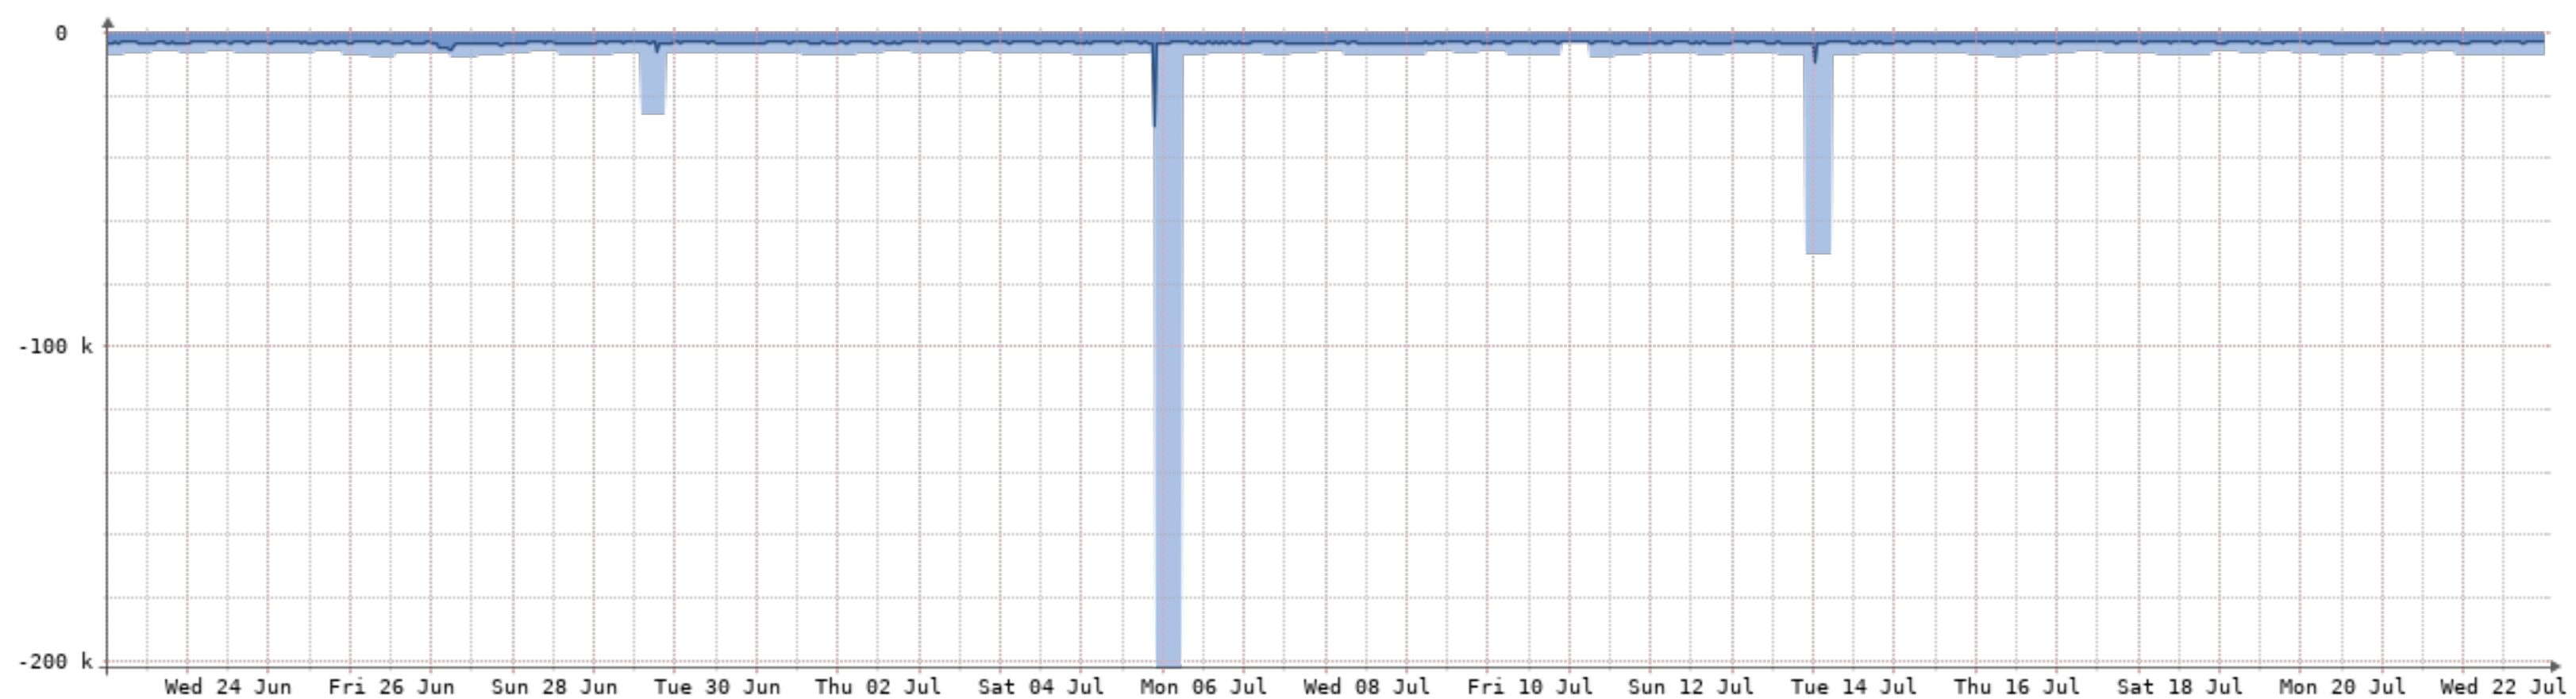

Bits/s	Last	Avg	Max	95th
In	60.08	59.22	134.17	60.96
Out	2.77k	2.97k	202.25k	3.33k
Highest				3.33k
Total	981.65M	(In 19.19M	Out 962.46M)	

2020-6-23 - 2020-7-23 - Copelco-3-(NQN-C)