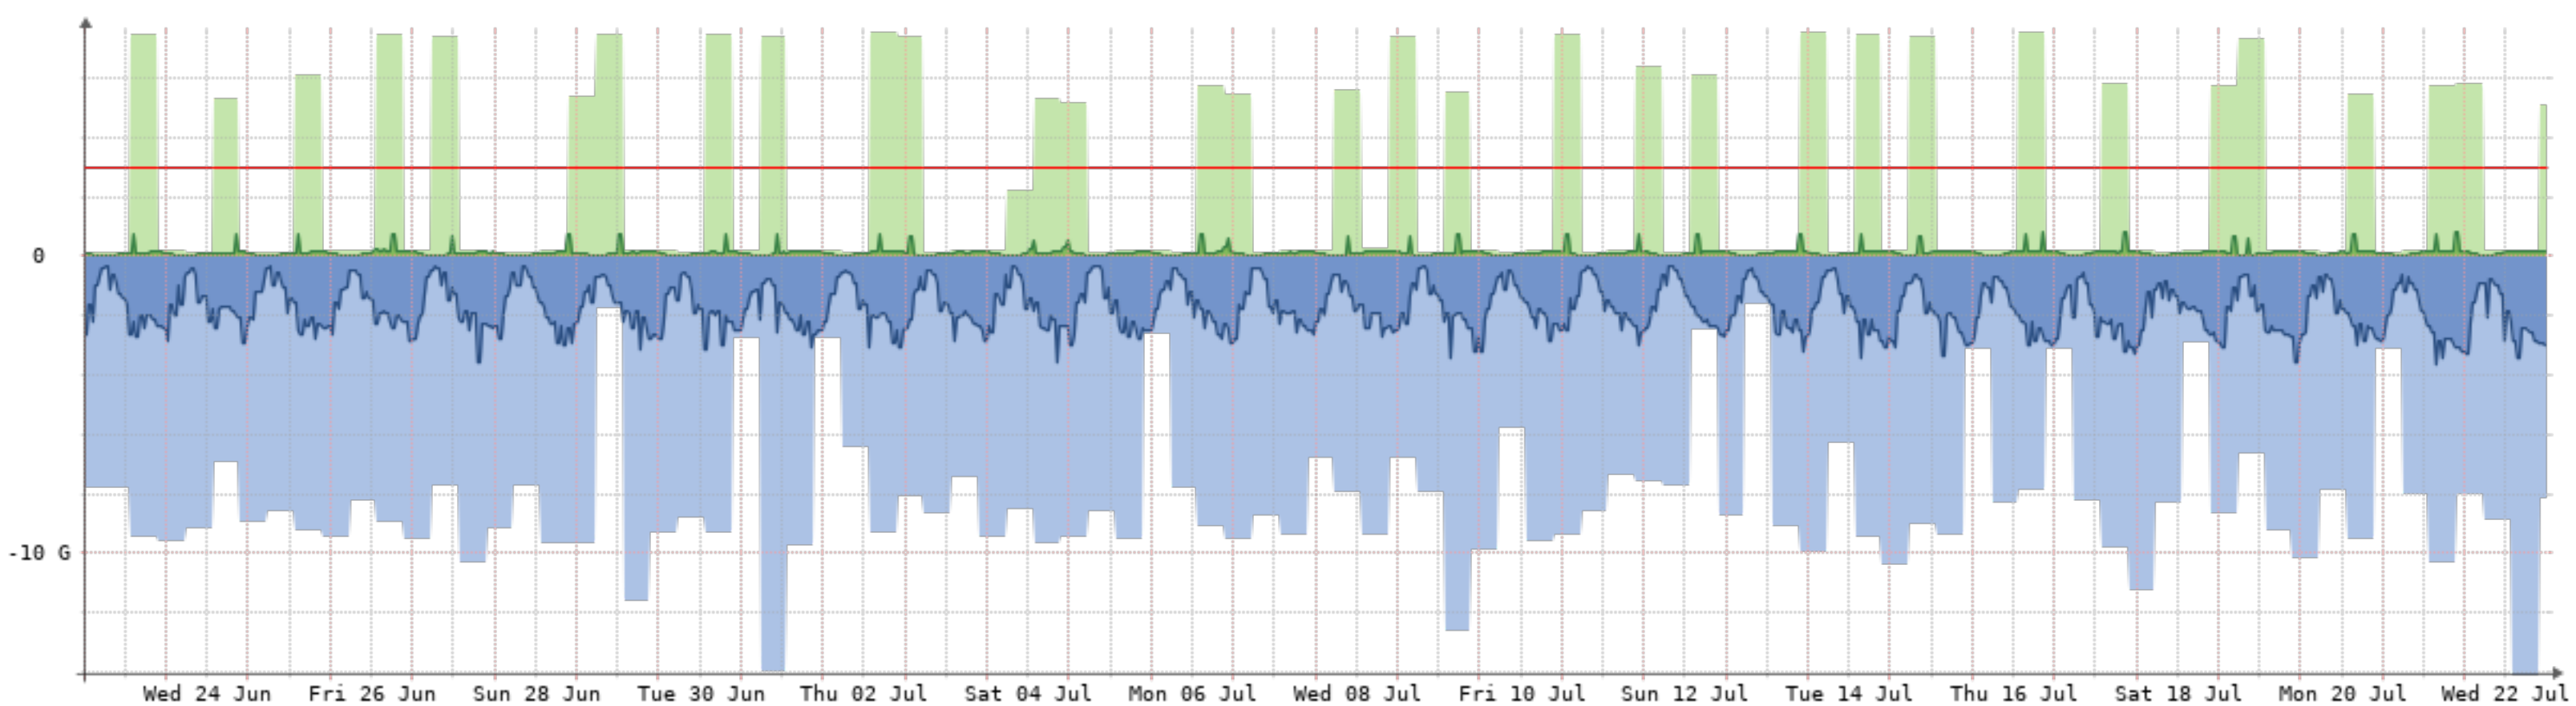

2020-6-23 - 2020-7-23 - Grupo-Equis-SA(NC

Bits/s	Last	Avg	Max	95th
In	167.61M	138.25M	7.52G	241.08M
Out	3.01G	1.79G	14.08G	2.96G
Highest				2.96G
Total	625.55T	(In 44.79T	Out 580.75T)	

2020-6-23 - 2020-7-23 - DaviteISA(NQN-DAV)