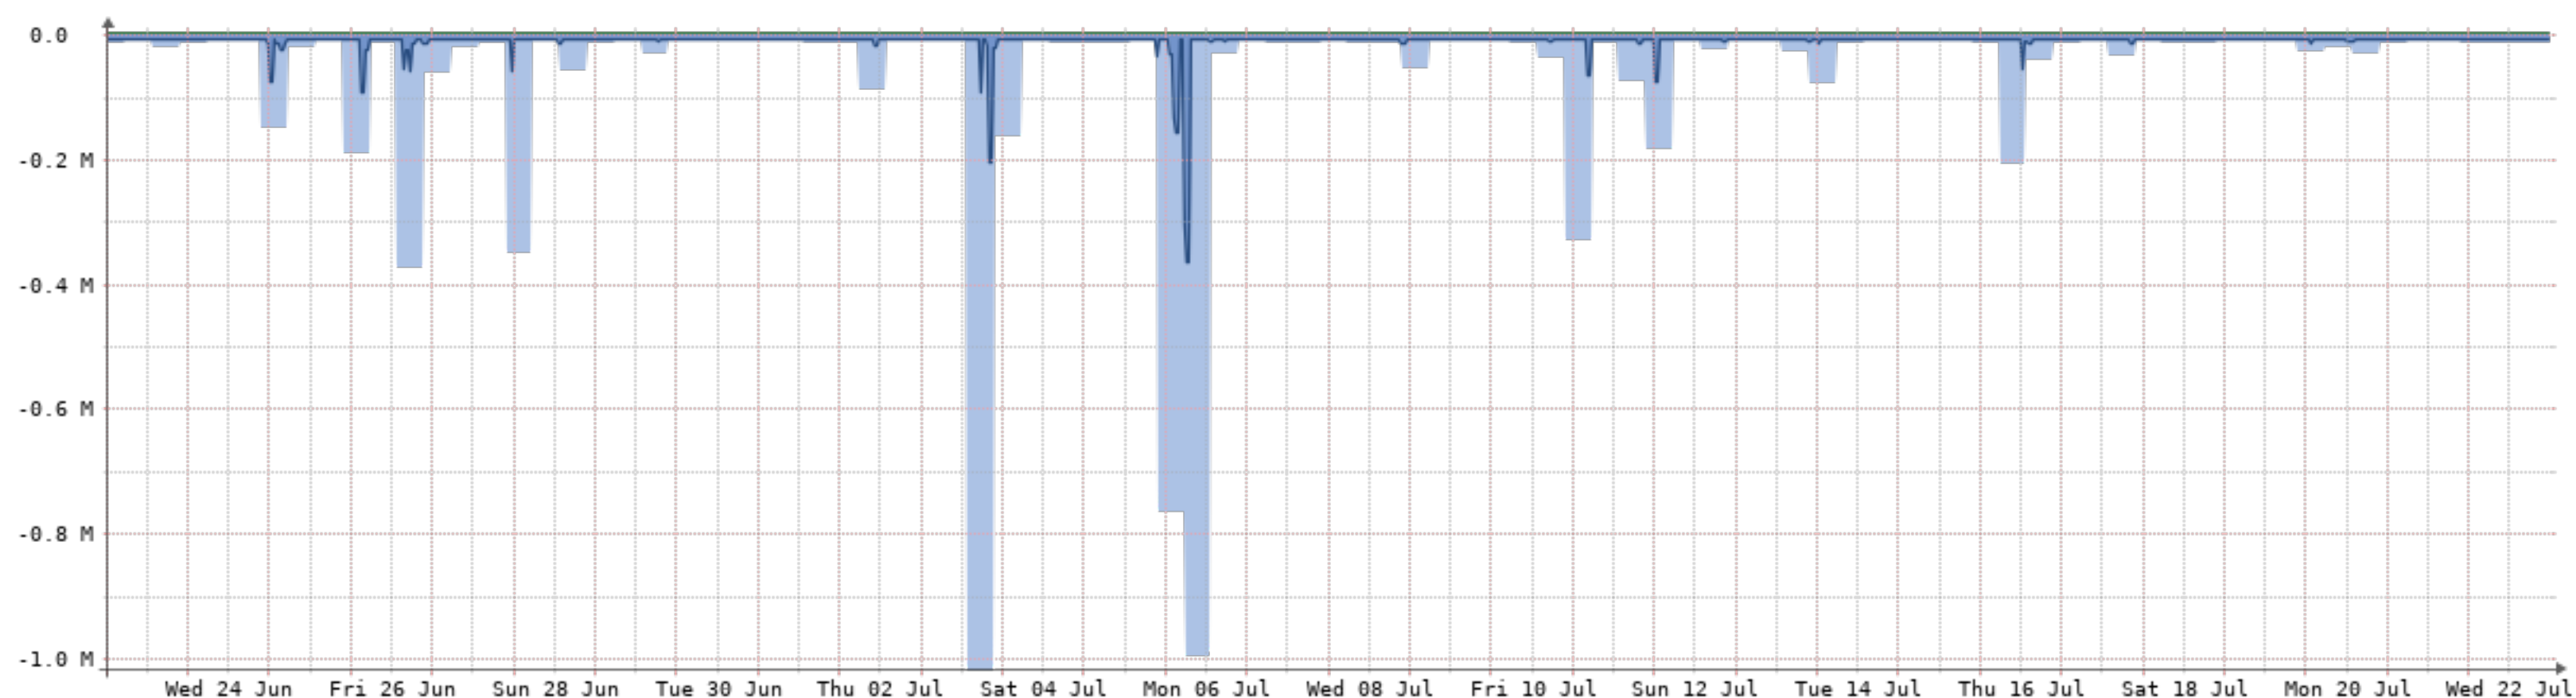

Bits/s	Last	Avg	Max	95th
In	3.00k	2.99k	3.91k	3.01k
Out	5.33k	8.25k	1.02M	10.24k
Highest				10.24k
Total	3.64G	(In 968.23M	Out 2.67G)	

2020-6-23 - 2020-7-23 - Copelco(NQN-CCO