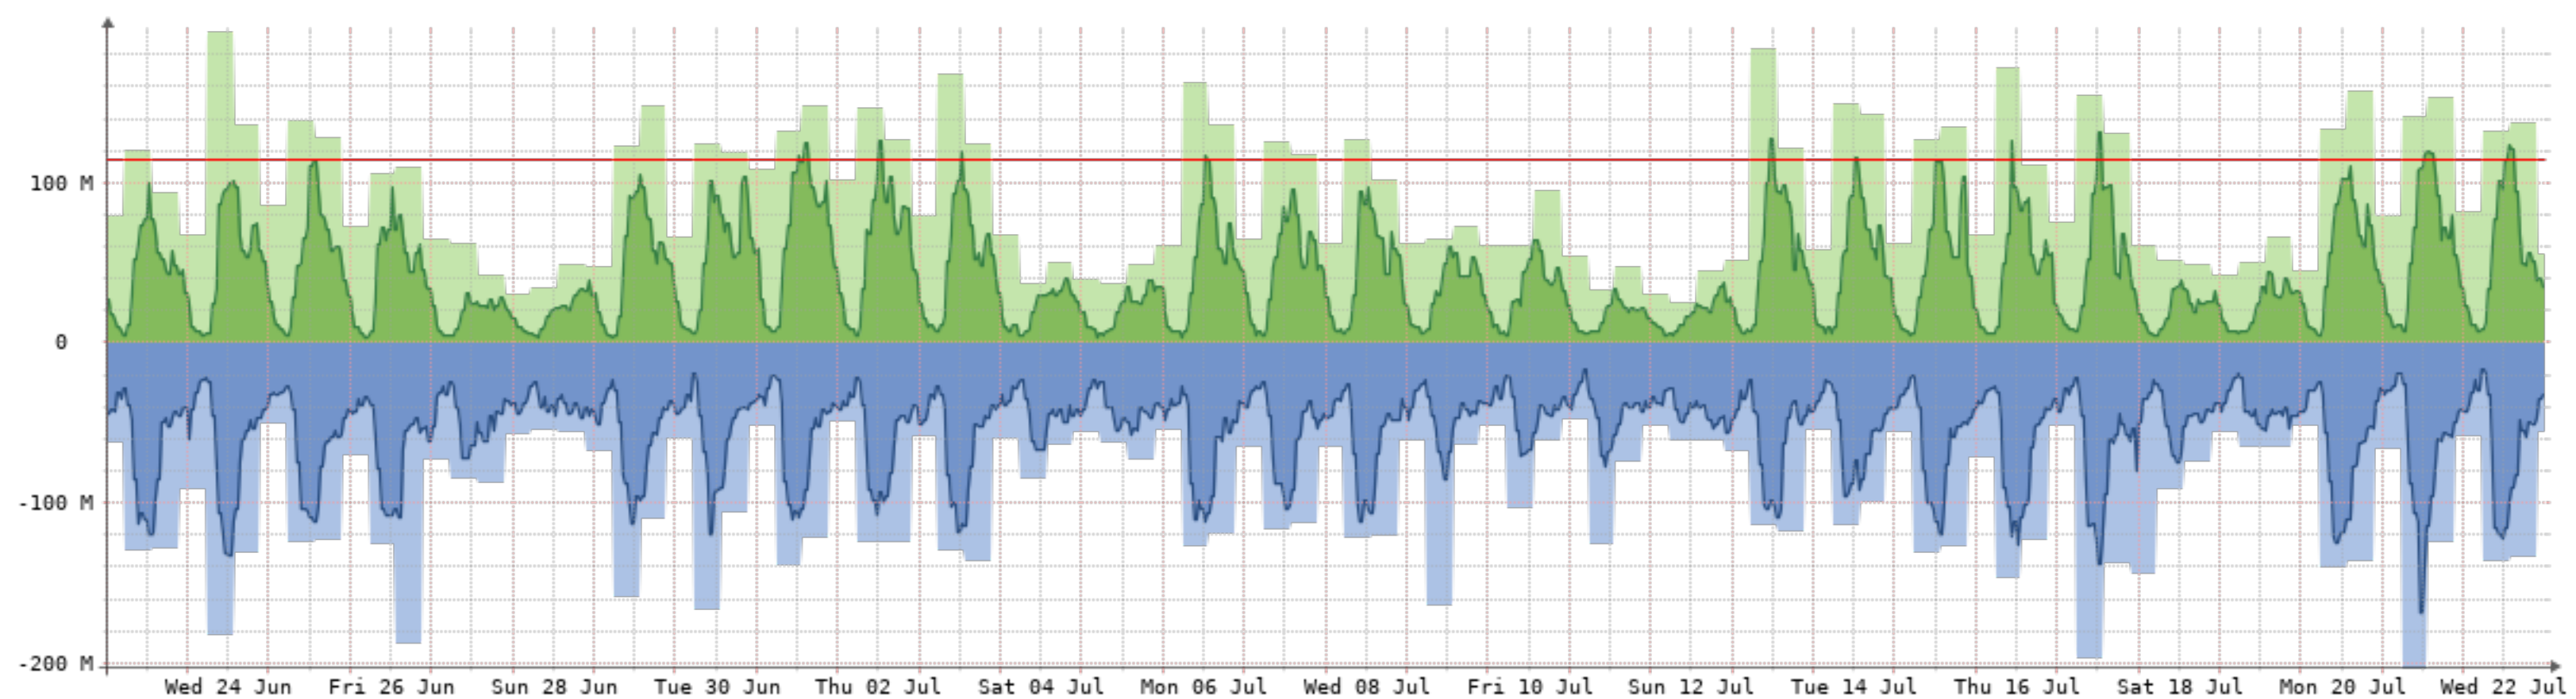

Bits/s	Last	Avg	Max	95th
In	34.37M	41.90M	193.51M	102.33M
Out	32.21M	54.78M	202.81M	111.01M
Highest				114.07M
Total	31.32T	(In 13.58T	Out 17.75T)	

2020-6-23 - 2020-7-23 - Gobierno(NQN-GPM)