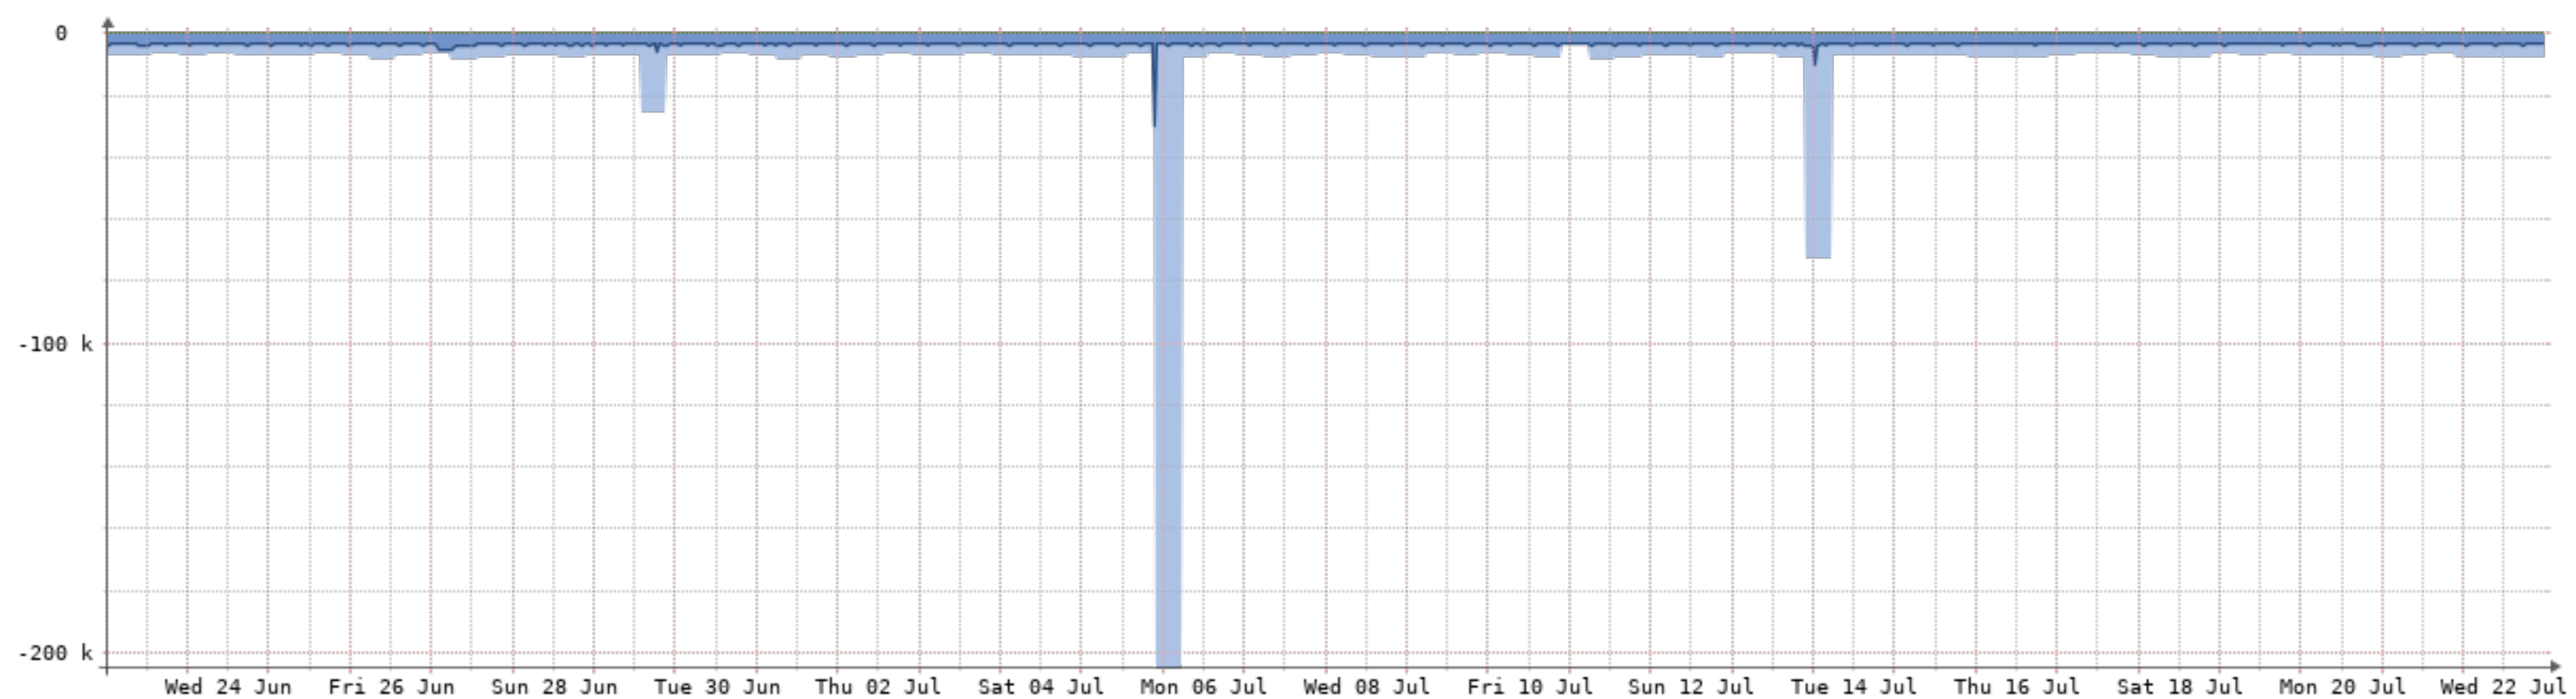

Bits/s	Last	Avg	Max	95th
In	144.34	144.25	331.43	147.08
Out	3.11k	3.33k	204.94k	3.71k
Highest				3.71k
Total	1.13G	(In 46.74M	Out 1.08G)	

2020-6-23 - 2020-7-23 - ASA-SA(NQN-ASA)