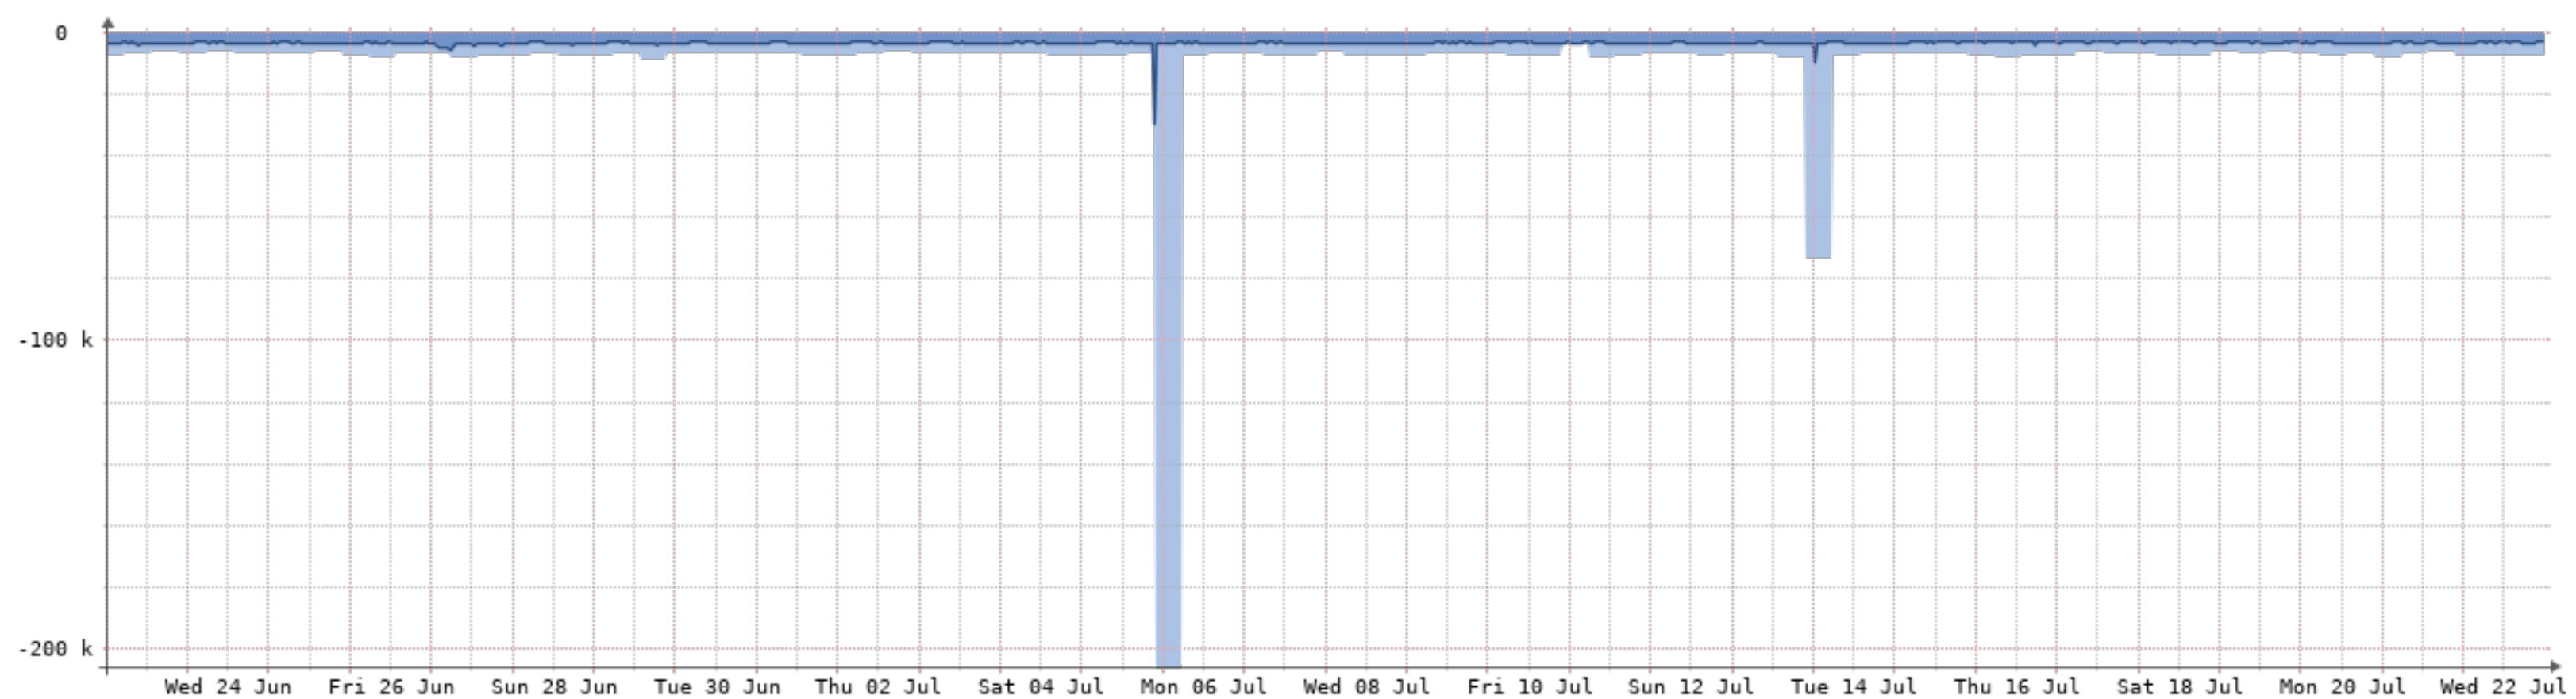

Bits/s	Last	Avg	Max	95th
In	0.00	0.00	0.00	0.00
Out	3.04k	3.24k	206.22k	3.60k
Highest				3.60k
Total	1.05G	(In 0.00	Out 1.05G)	

2020-6-23 - 2020-7-23 - Cittarella(NQN-CIT)