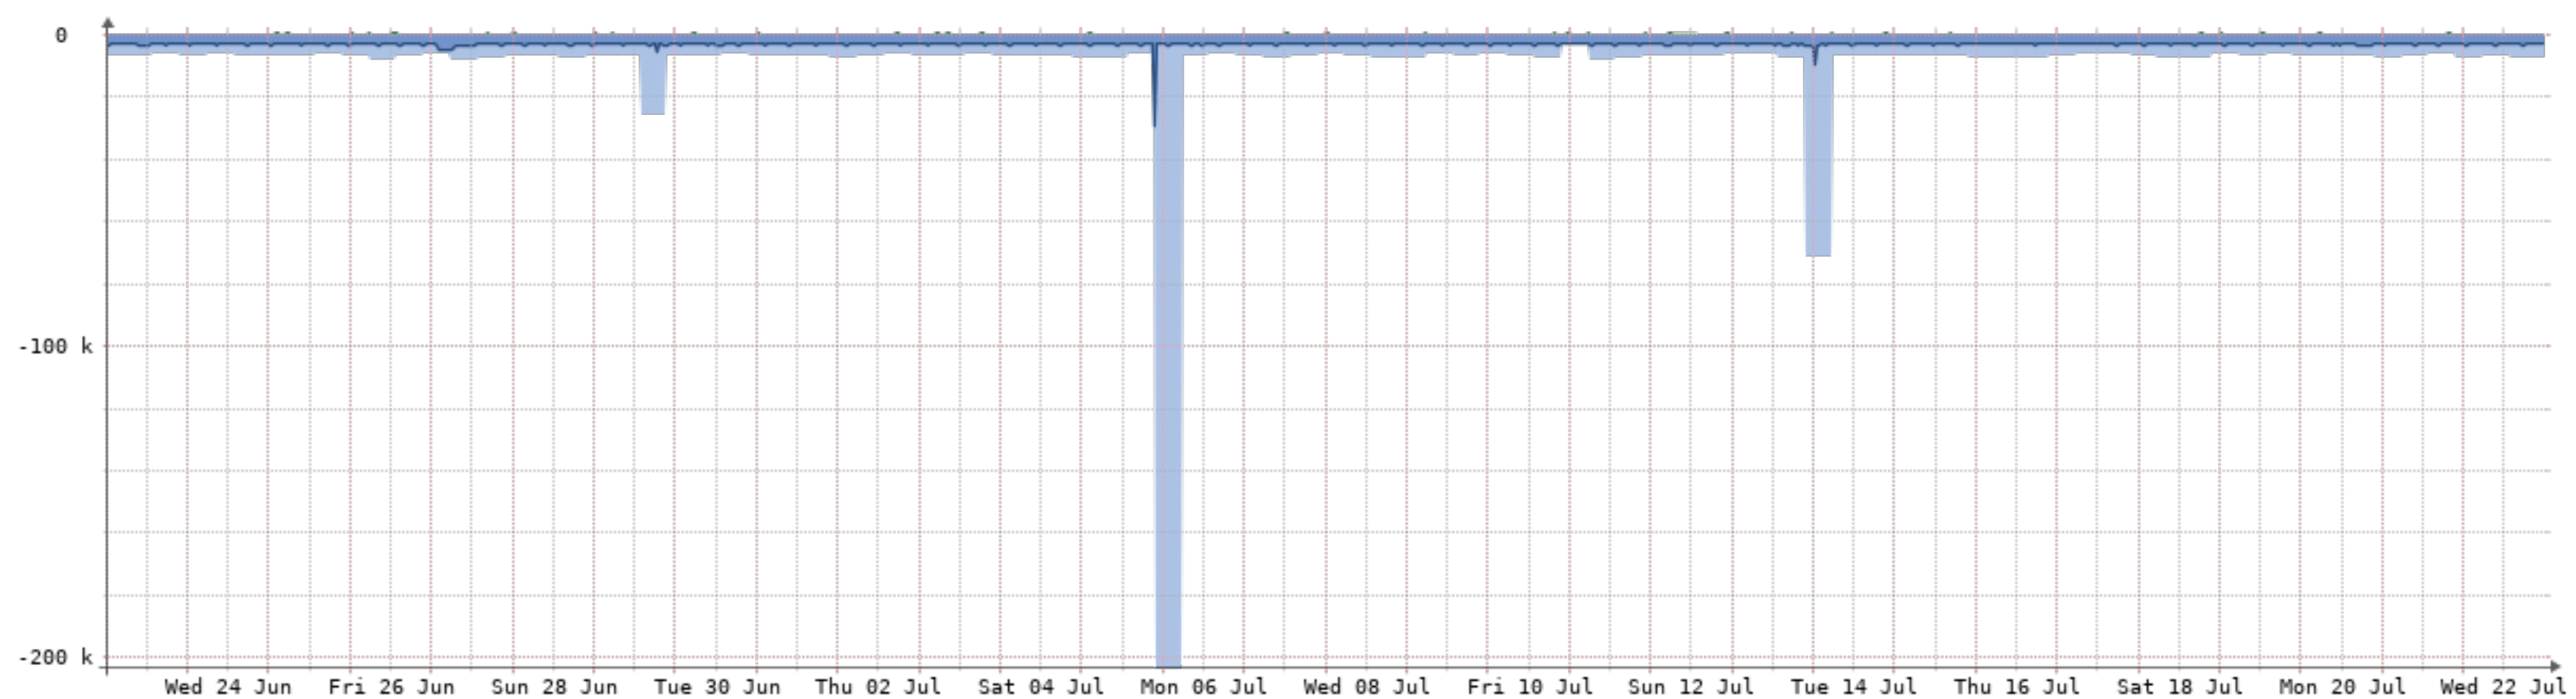

Bits/s	Last	Avg	Max	95th
In	310.22	309.47	650.92	311.24
Out	2.76k	2.97k	203.14k	3.33k
Highest				3.33k
Total	1.06G	(In 100.27M	Out 962.26M)	

2020-6-23 - 2020-7-23 - Copelco-2-(NQN-C)