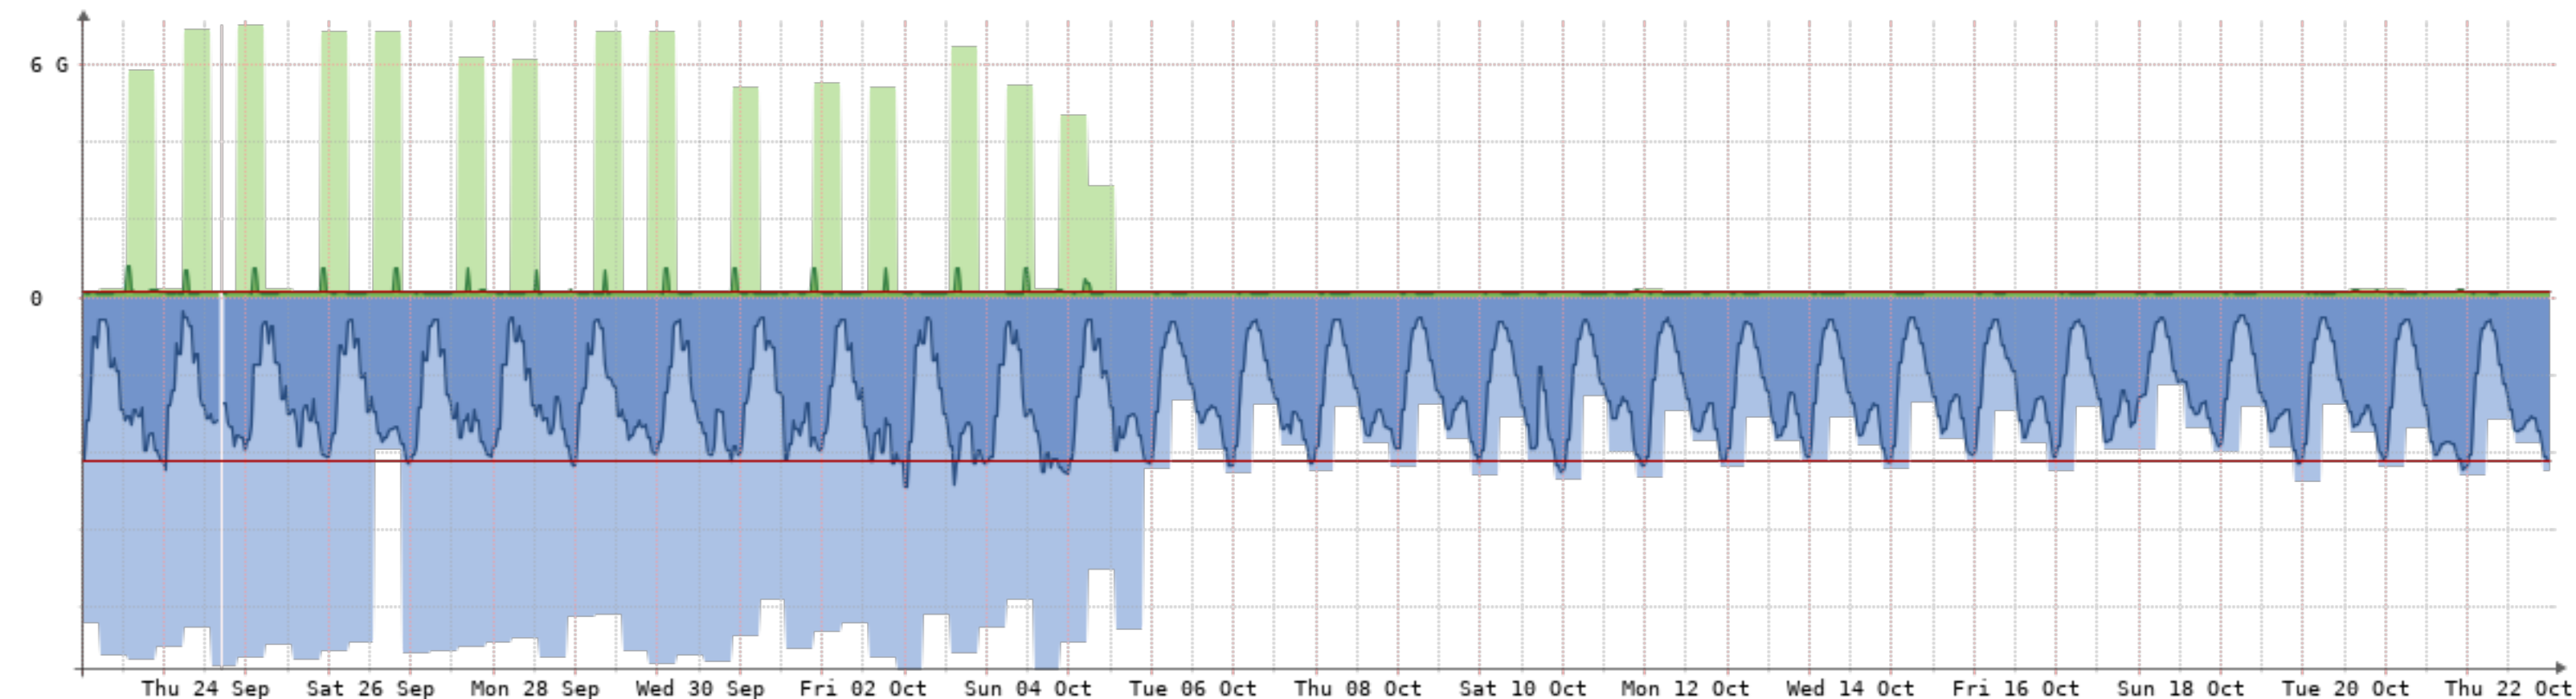

Bits/s	Last	Avg	Max	95th
In	151.20M	135.05M	7.00G	165.63M
Out	4.25G	2.58G	9.60G	4.20G
Total	879.98T	(In 43.70T	Out 836.29T)	

2020-9-23 - 2020-10-23 - Grupo-Equis-SA(NQN-QUI)[10C