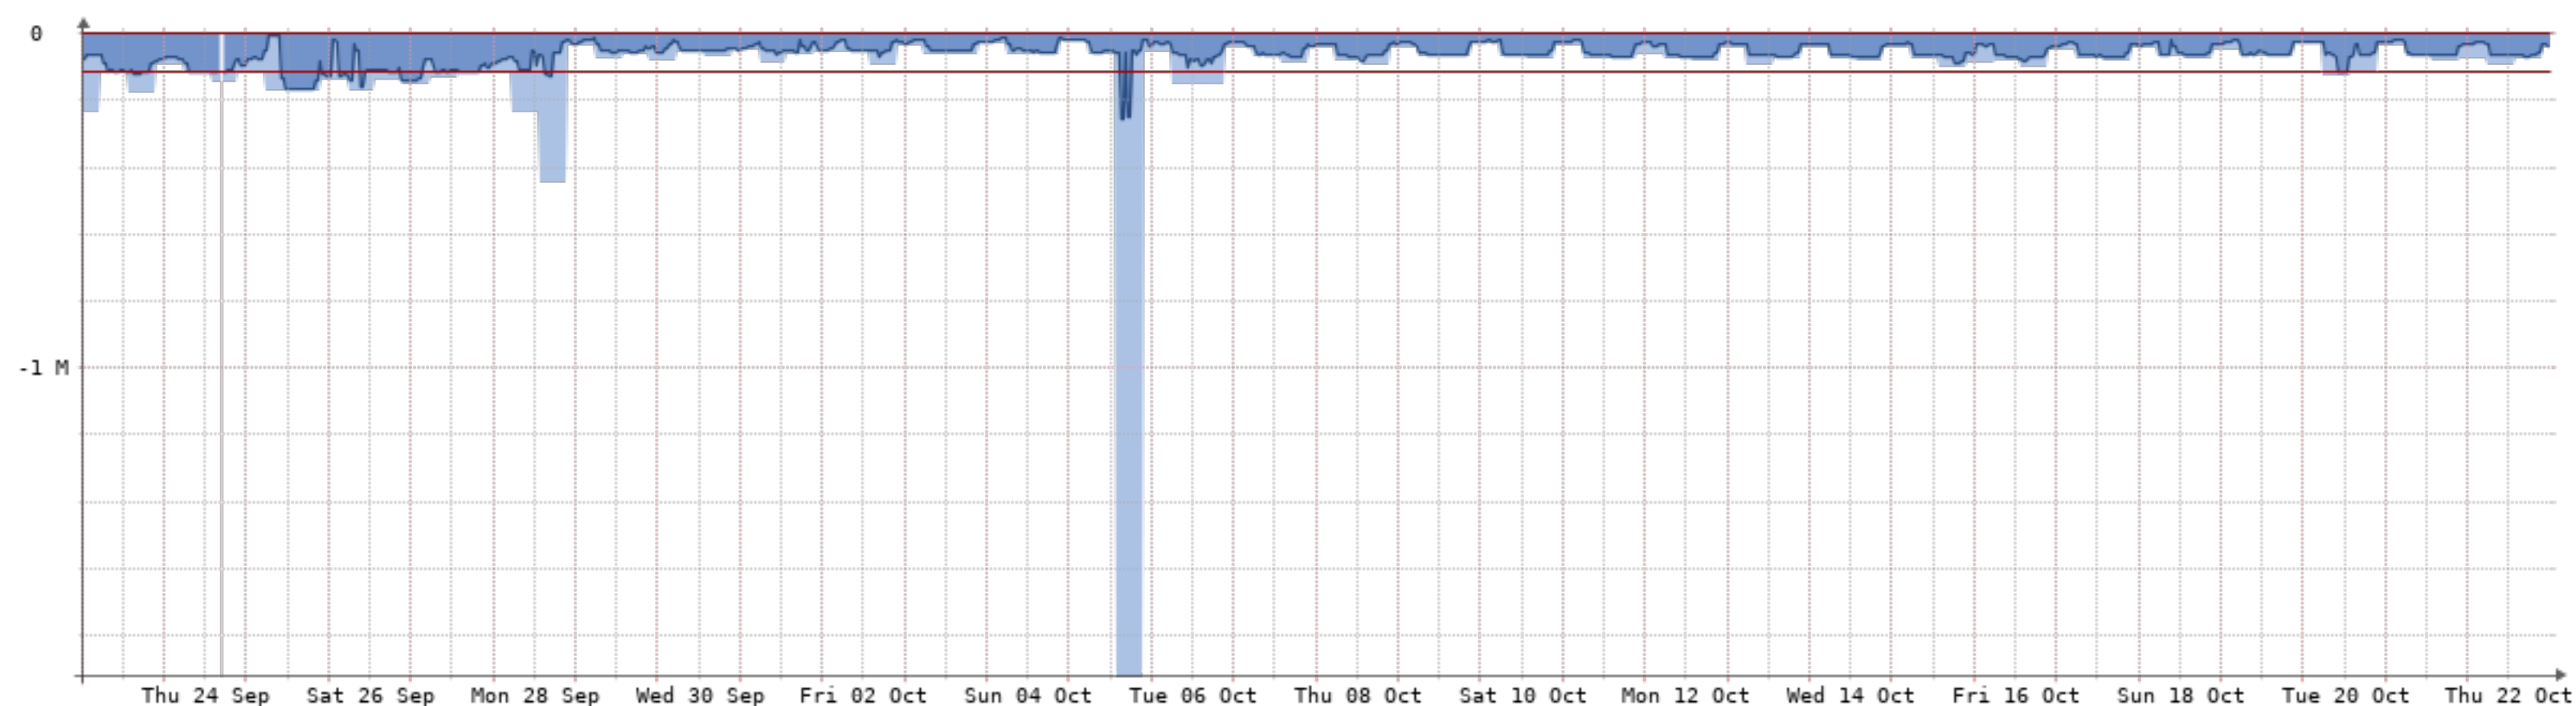

2020-9-23 - 2020-10-23 - Canepa-Juan(NQN-CJC)[1GB]

Bits/s	Last	Avg	Max	95th
In	85.16M	7.86M	105.44M	75.14M
Out	940.87M	66.50M	1.17G	669.99M
Total	24.06T	(In 2.54T	Out 21.52T)	

2020-9-23 - 2020-10-23 - Canepa-Juan(NQN-CJC)[10GB]