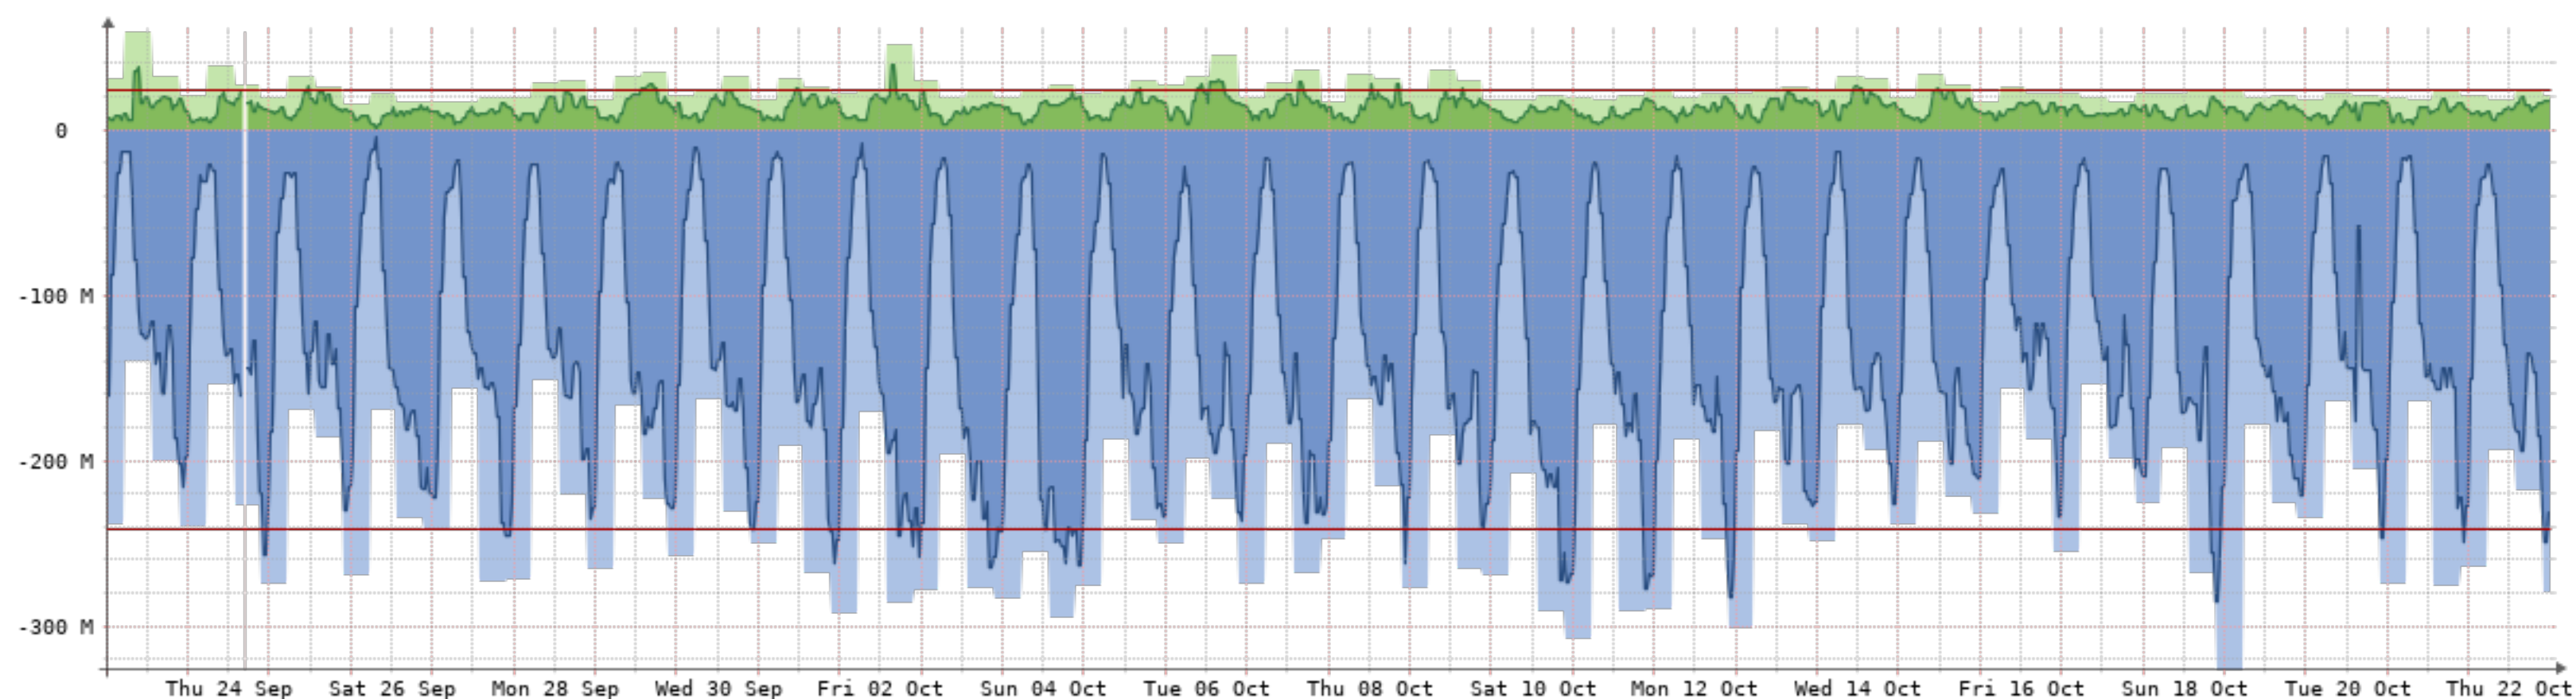

Bits/s	Last	Avg	Max	95th
In	17.75M	13.23M	58.47M	23.33M
Out	230.91M	133.31M	326.04M	241.31M
Total	47.41T	(In 4.28T Out 43.13T)		

2020-9-23 - 2020-10-23 - Siete-Capas(NQN-SCS)-[1GB]