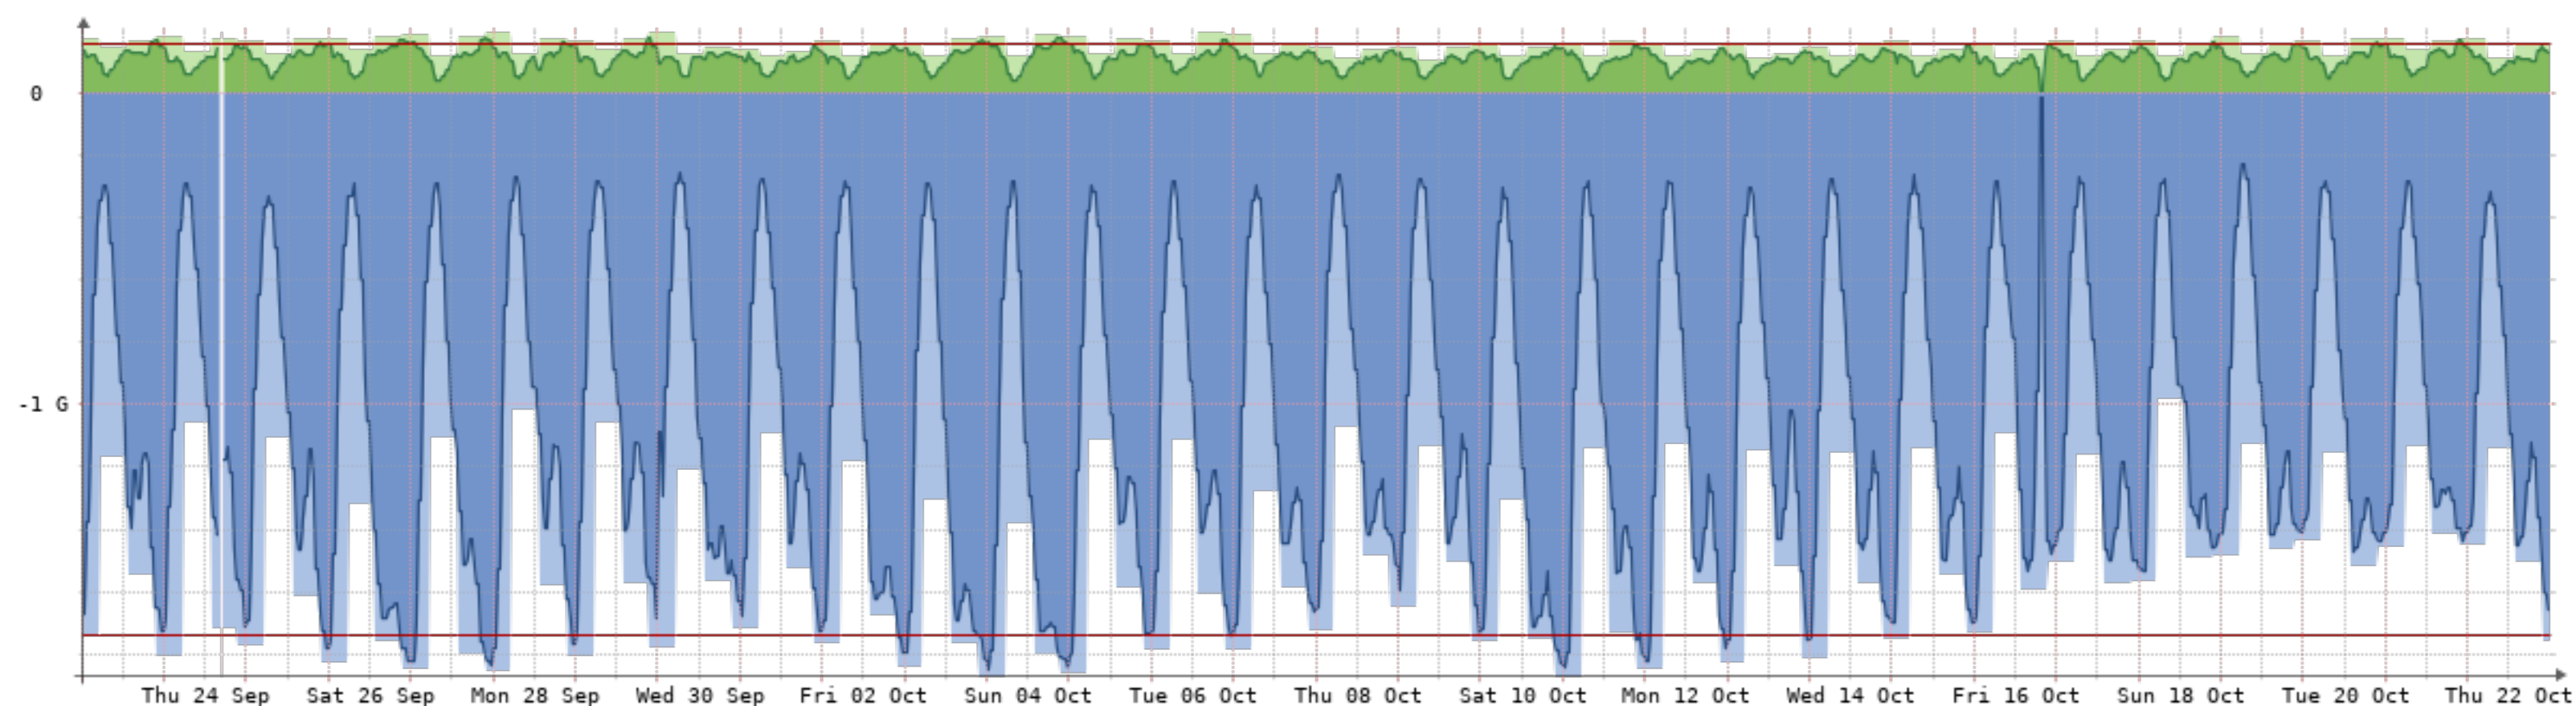

Bits/s	Last	Avg	Max	95th
In	127.00M	110.59M	191.11M	156.89M
Out	1.66G	1.09G	1.87G	1.74G
Total	387.17T	(In 35.78T	Out 351.39T)	

2020-9-23 - 2020-10-23 - Cotecal(NQN-CCL)[2GB]