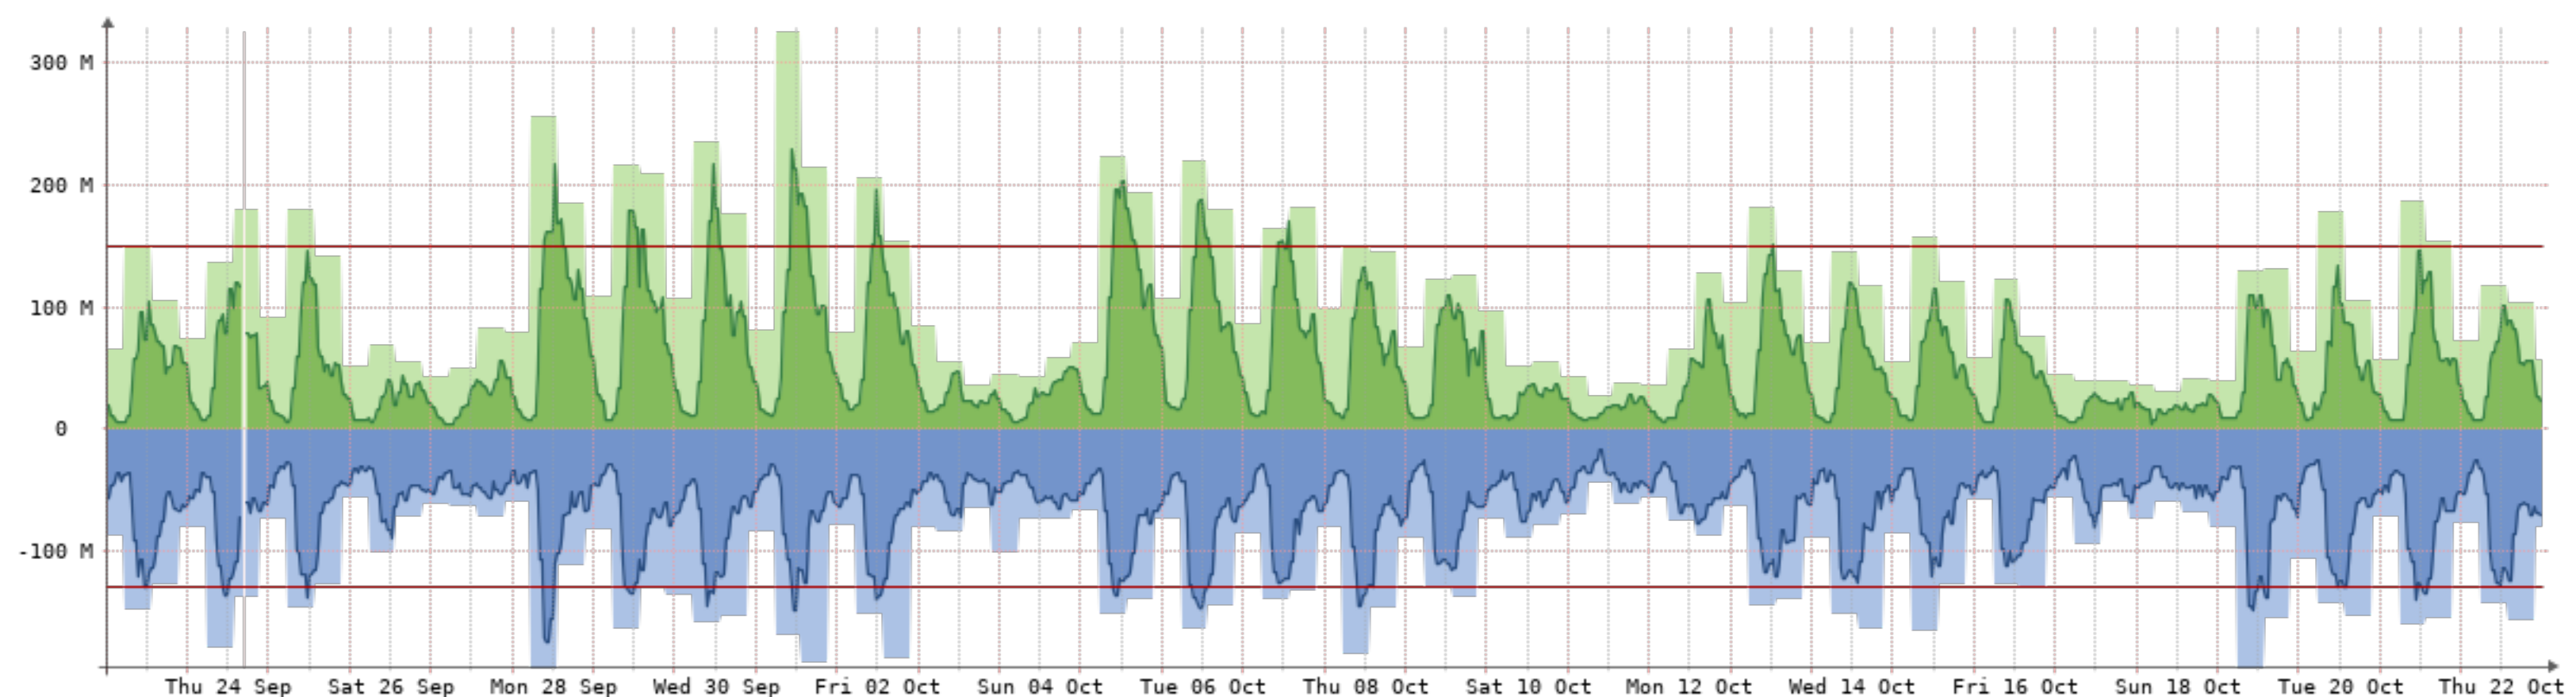

Bits/s	Last	Avg	Max	95th
In	23.67M	53.20M	324.52M	149.39M
Out	70.02M	65.87M	195.53M	129.68M
Total	38.53T	(In 17.21T Out 21.31T)		

2020-9-23 - 2020-10-23 - Gobierno(NQN-GPN)[1GB]