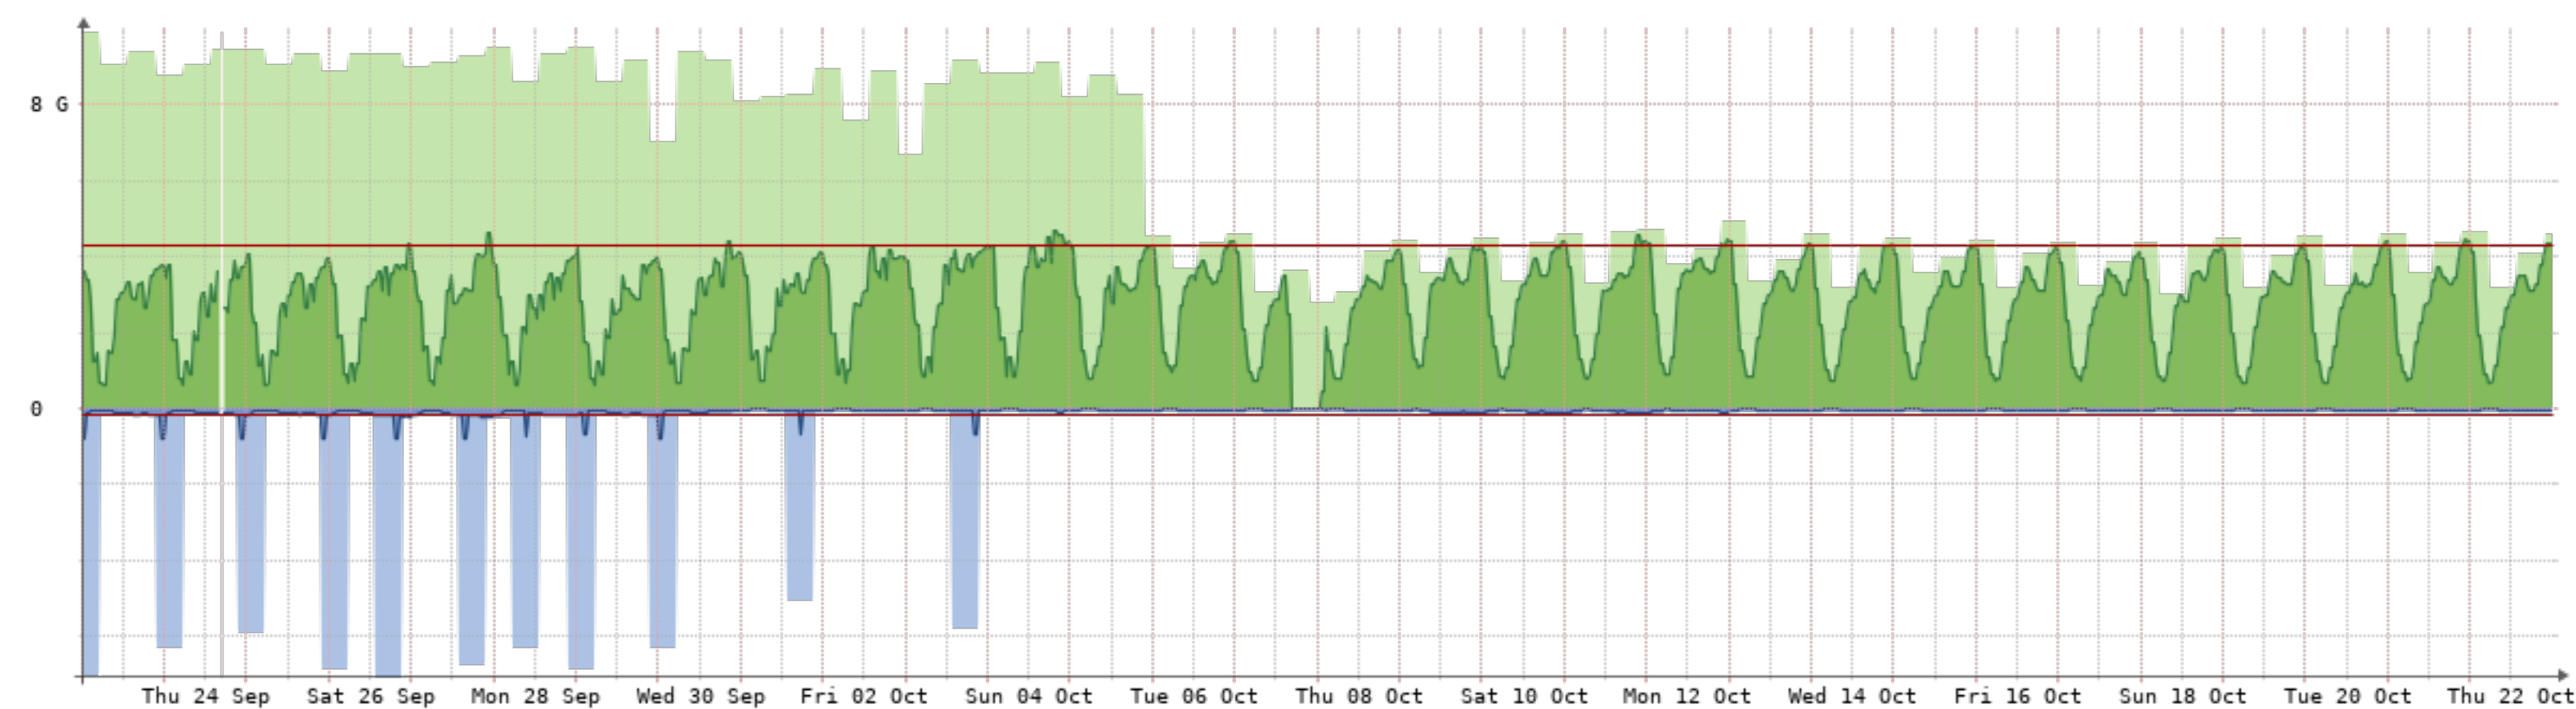

2020-9-23 - 2020-10-23 - GGC-NQN-3[10Gb]

Bits/s	Last	Avg	Max	95th
In	20.08G	13.67G	37.30G	20.61G
Out	3.52G	2.36G	17.10G	3.54G
Total	5.18P	(In 4.42P	Out 763.22T)	

2020-9-23 - 2020-10-23 - Silica-N2N:NQN-a-RCN[40GB]