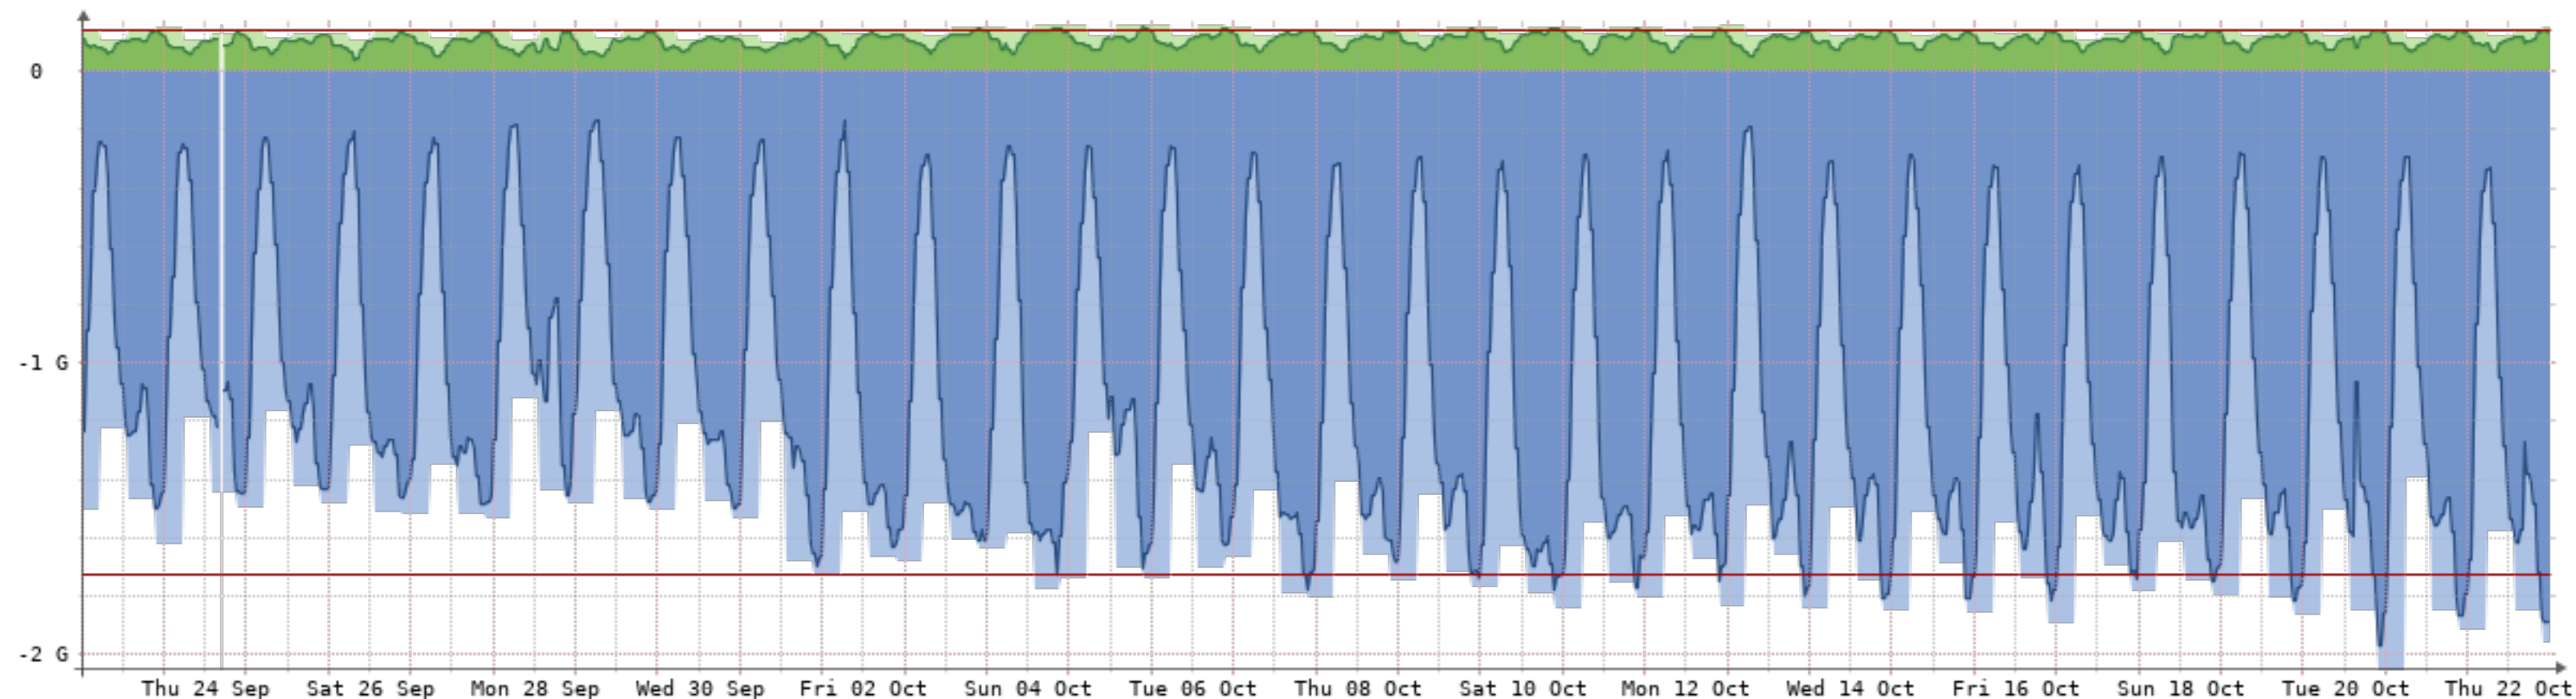

2020-9-23 - 2020-10-23 - Afterwire(NQN-STA)[4GB]

Bits/s	Last	Avg	Max	95th
In	133.53M	106.60M	155.45M	140.30M
Out	1.89G	1.12G	2.05G	1.73G
Total	395.93T	(In 34.49T Out 361.44T)		

2020-9-23 - 2020-10-23 - Mas-Internet(NQN-NMJ)[4GB]