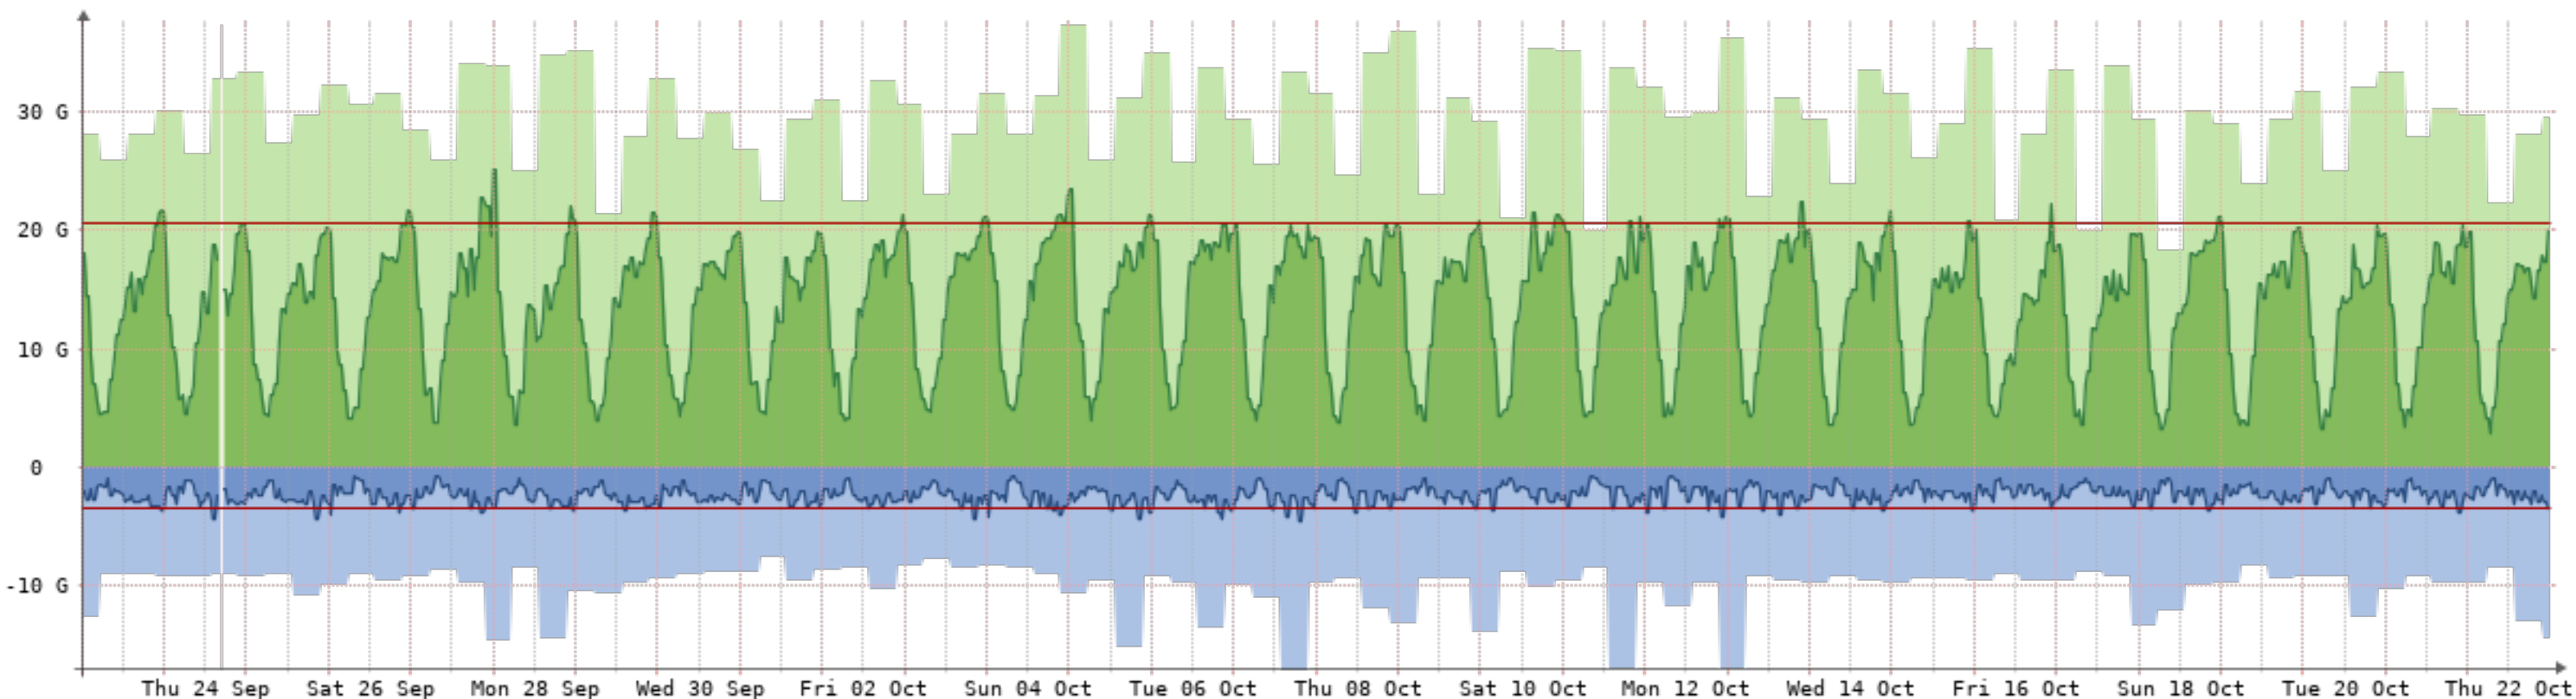

Bits/s	Last	Avg	Max	95th
In	20.08G	13.67G	37.30G	20.61G
Out	3.52G	2.36G	17.10G	3.54G
Total	5.18P	(In 4.42P	Out 763.22T)	

2020-9-23 - 2020-10-23 - Silica-N2N:NQN-a-RCN[40GB]