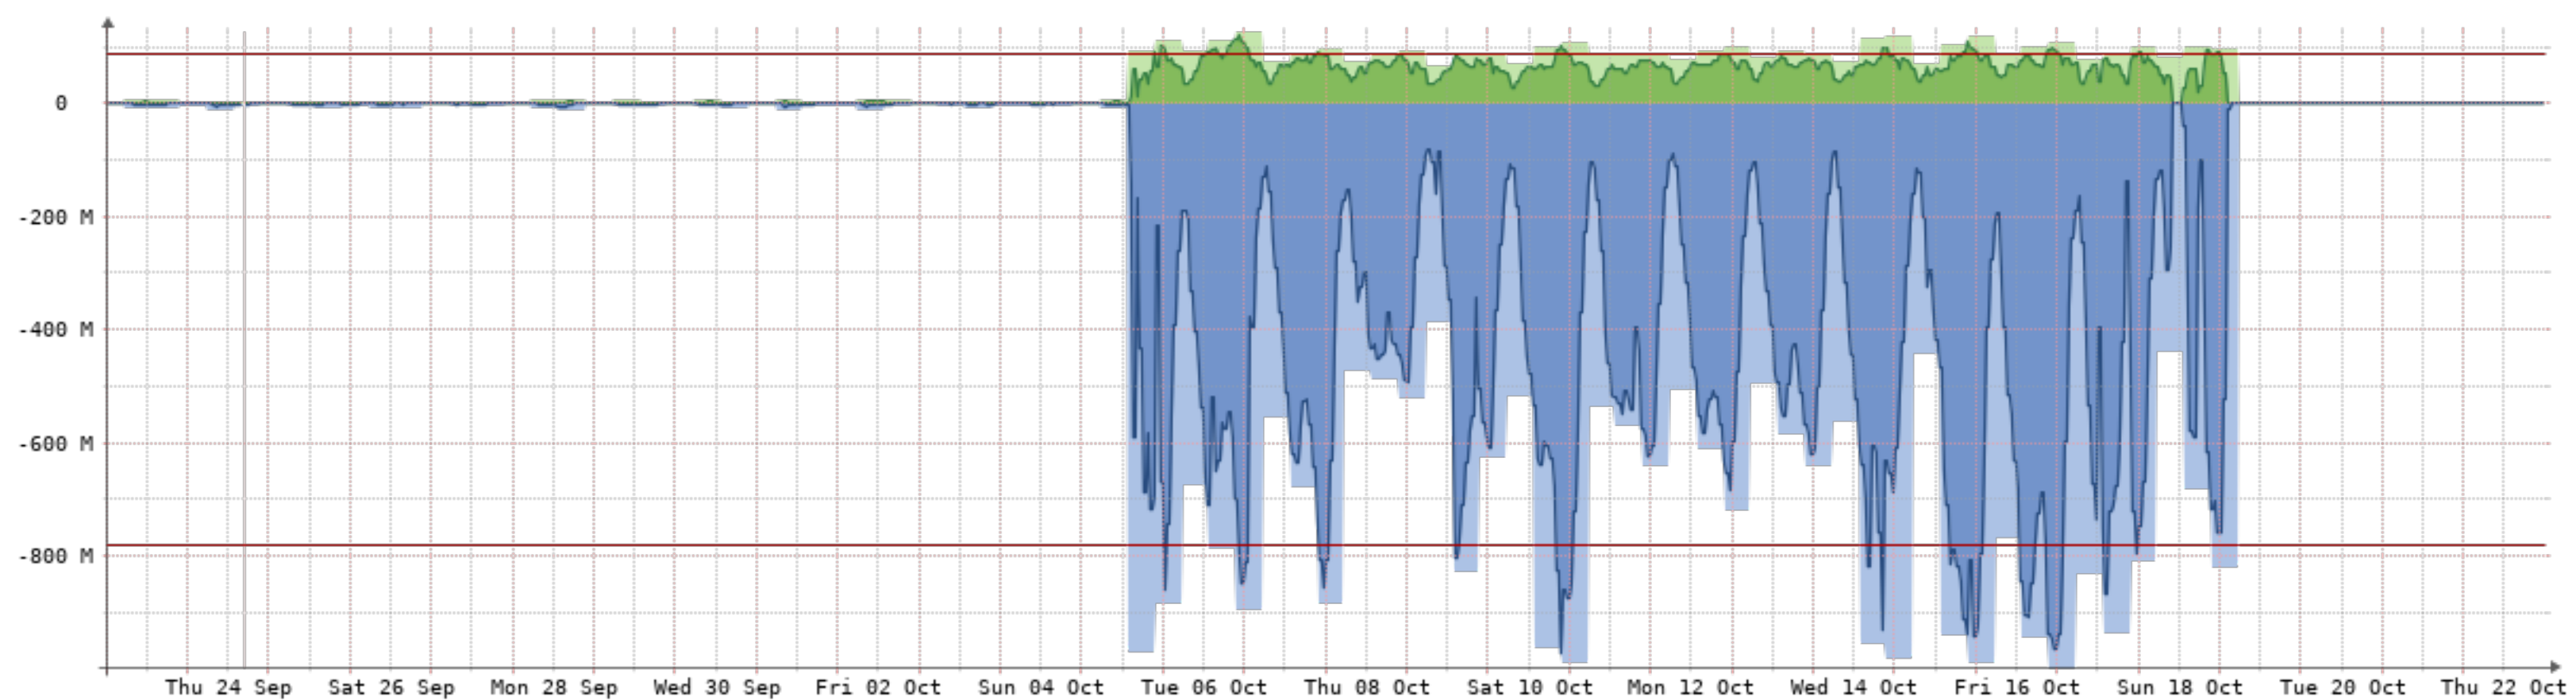

Bits/s	Last	Avg	Max	95th
In	0.00	30.34M	124.53M	86.60M
Out	0.00	213.06M	997.62M	782.16M
Total	78.75T	(In 9.82T Out 68.94T)		

2020-9-23 - 2020-10-23 - Canepa-Juan(NQN-CJC)[1GB]