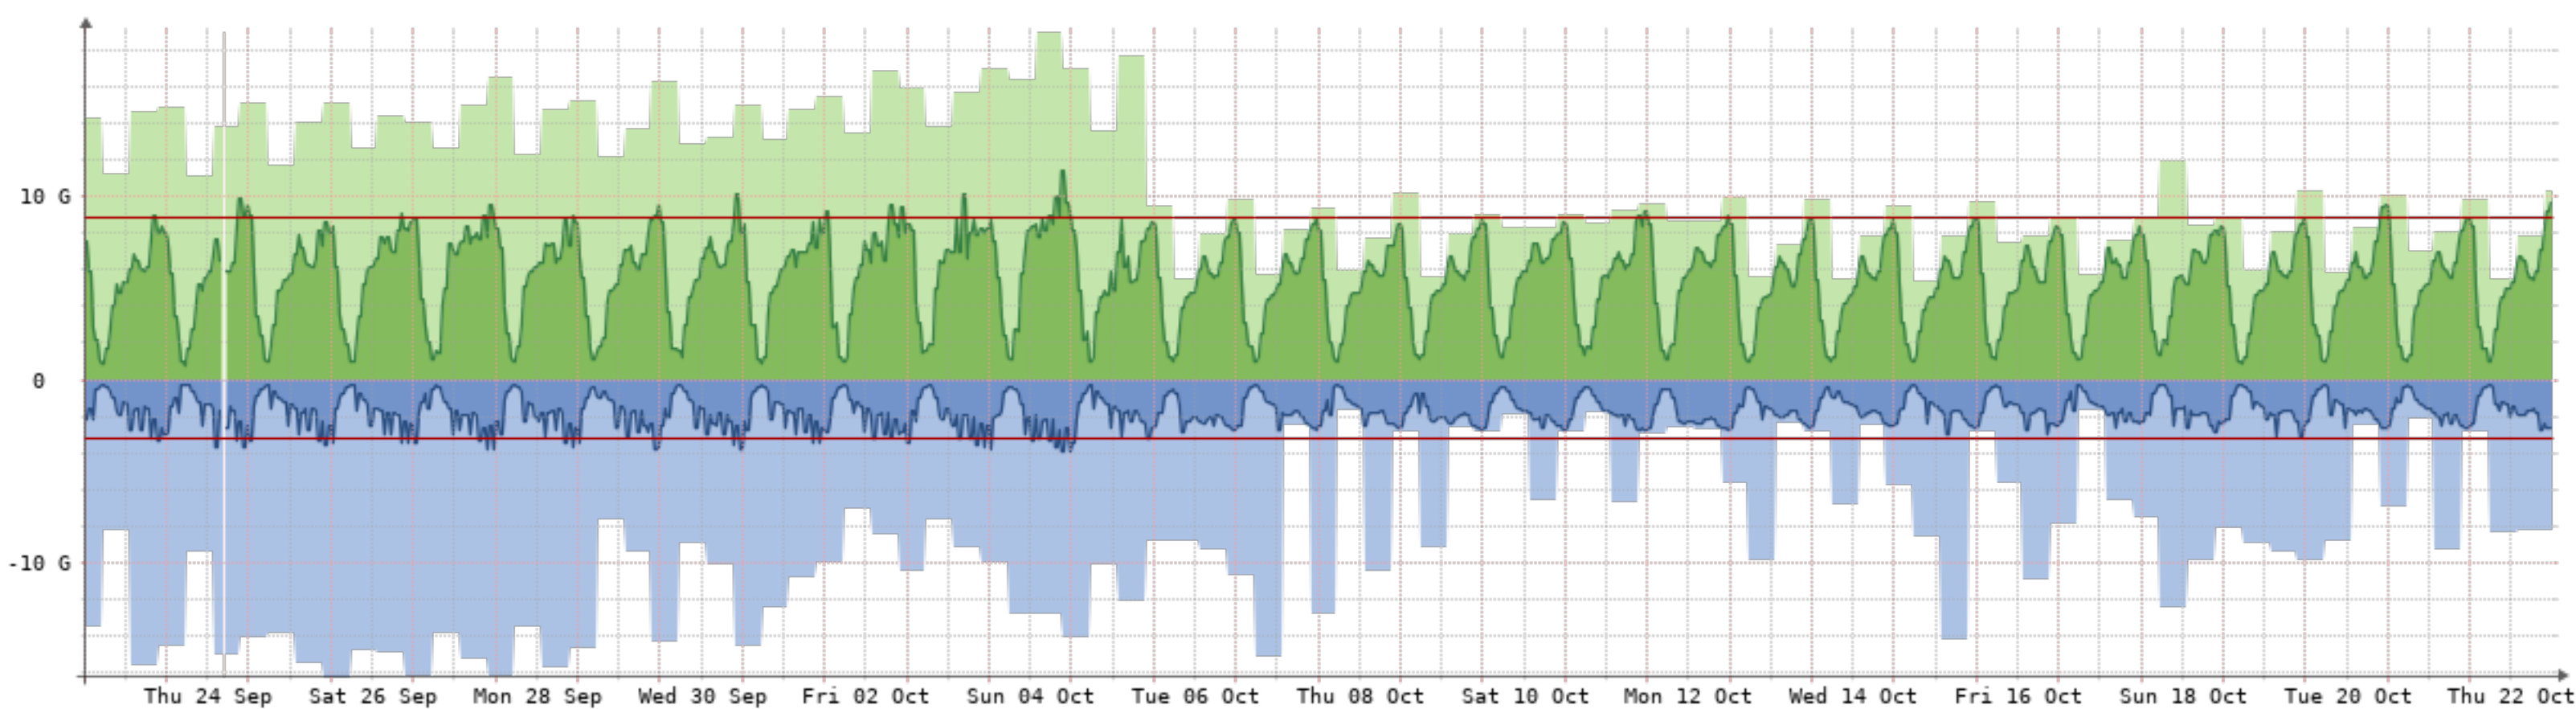

2020-9-23 - 2020-10-23 - Grupo-Equis-SA(NQN-QUI)[10C

Bits/s	Last	Avg	Max	95th
In	224.30M	203.63M	7.57G	690.99M
Out	7.69G	5.19G	19.02G	8.27G
Total	1.74P	(In 65.89T Out 1.68P)		

2020-9-23 - 2020-10-23 - DaviteISA(NQN-DAV)[20GB]