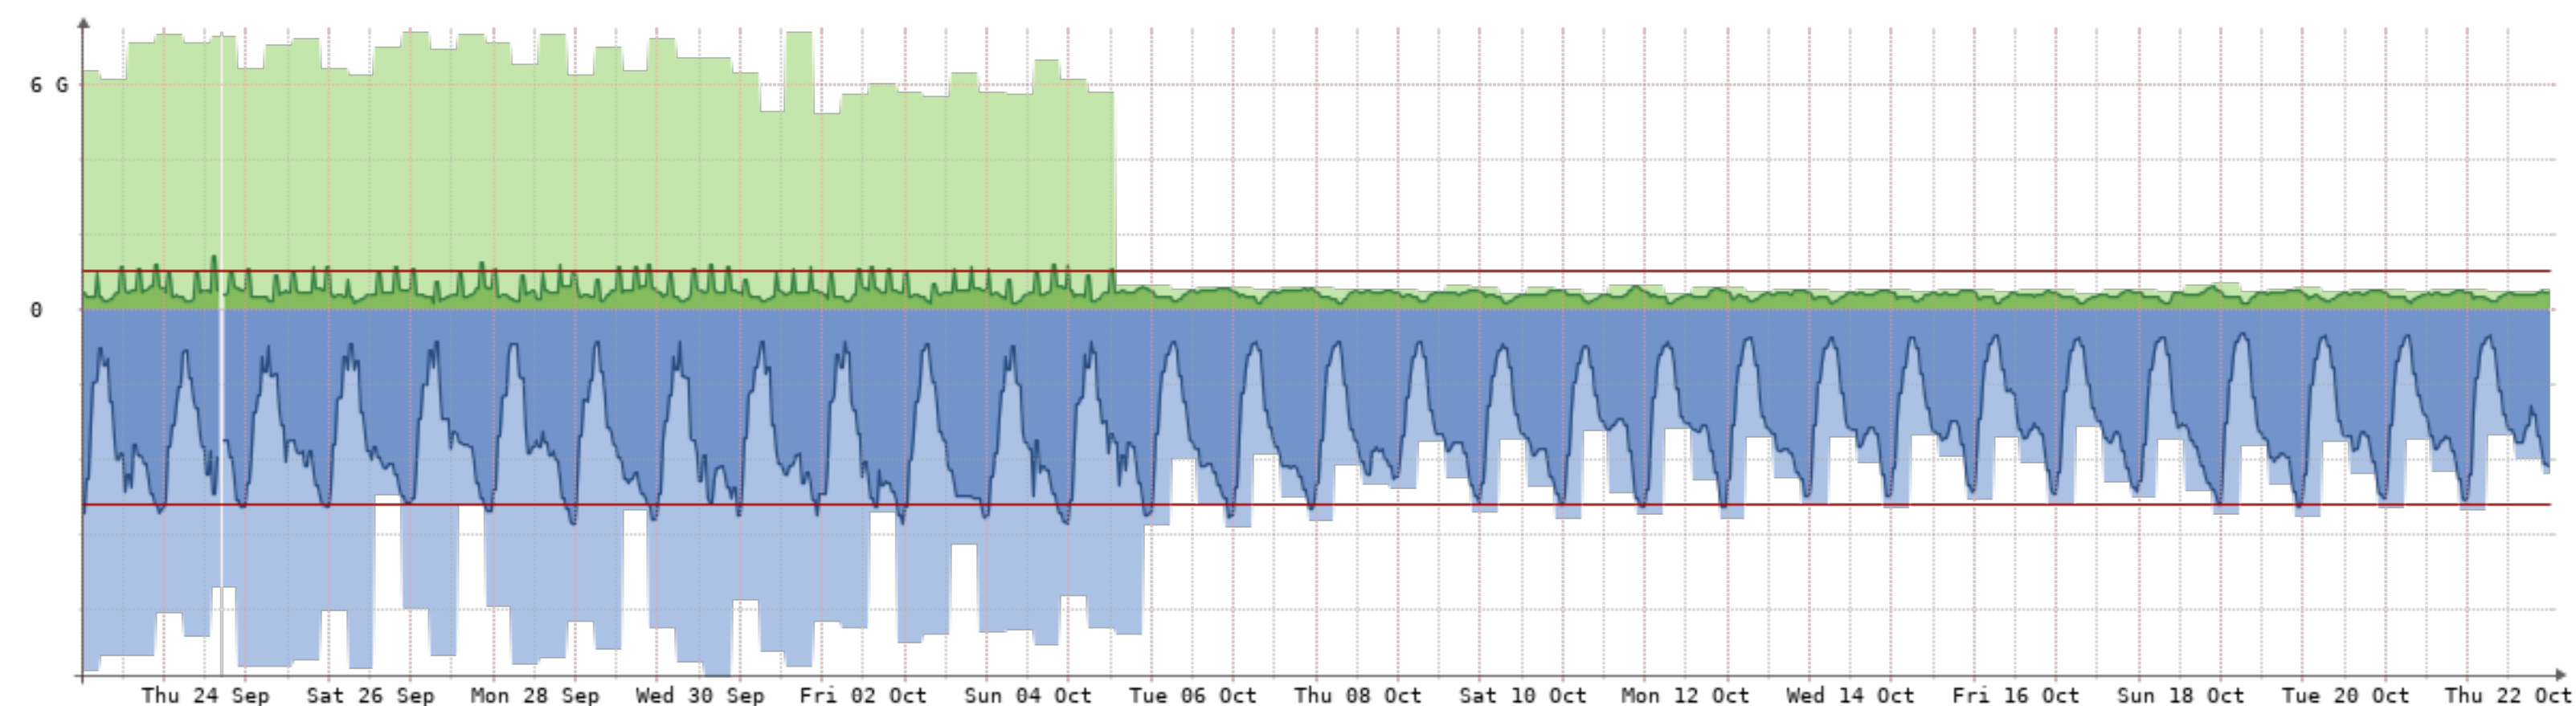

Bits/s	Last	Avg	Max	95th
In	441.66M	450.14M	7.37G	1.00G
Out	4.18G	3.26G	9.78G	5.22G
Total	1.20P	(In 145.64T Out 1.05P)		

2020-9-23 - 2020-10-23 - Cotesma(NQN-COT)[10GB]