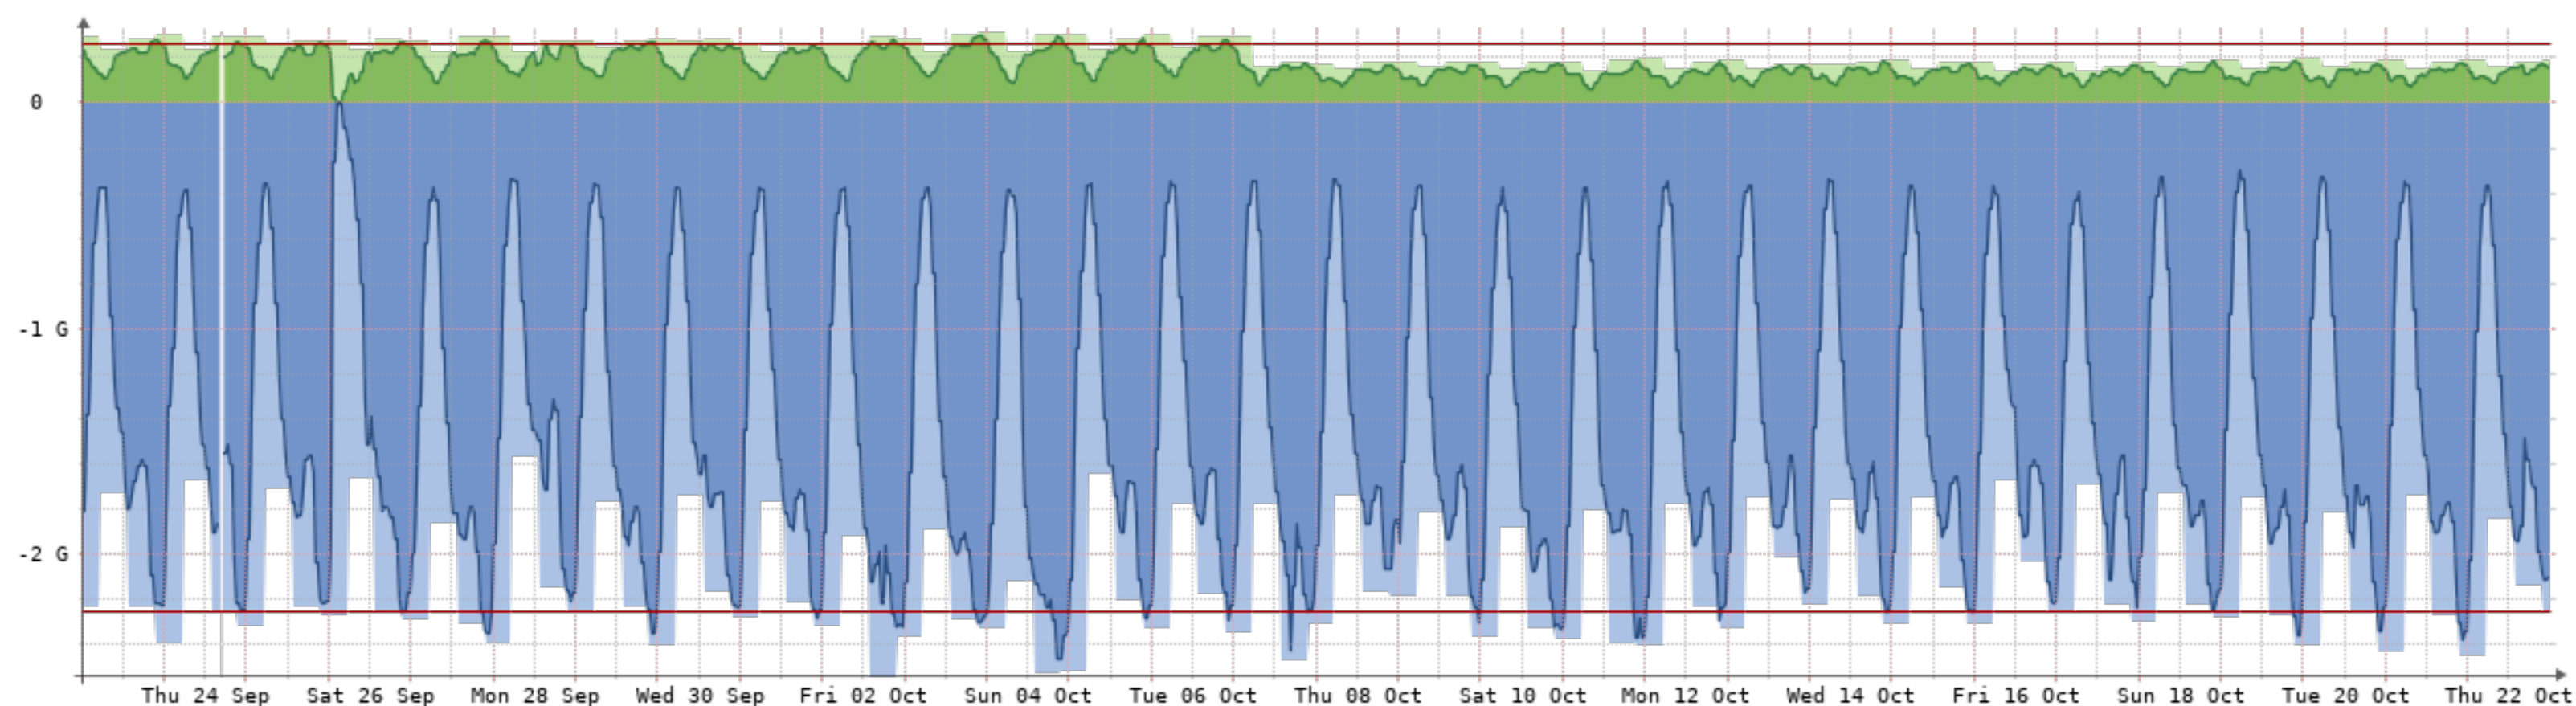

Bits/s	Last	Avg	Max	95th
In	90.88M	84.16M	6.85G	126.25M
Out	1.44G	988.68M	8.33G	1.79G
Total	347.12T	(In 27.23T Out 319.89T)		

2020-9-23 - 2020-10-23 - HEDI[2GB]

Bits/s	Last	Avg	Max	95th
In	160.53M	165.60M	308.95M	261.11M
Out	2.11G	1.47G	2.54G	2.26G
Total	529.08T	(In 53.58T	Out 475.50T)	