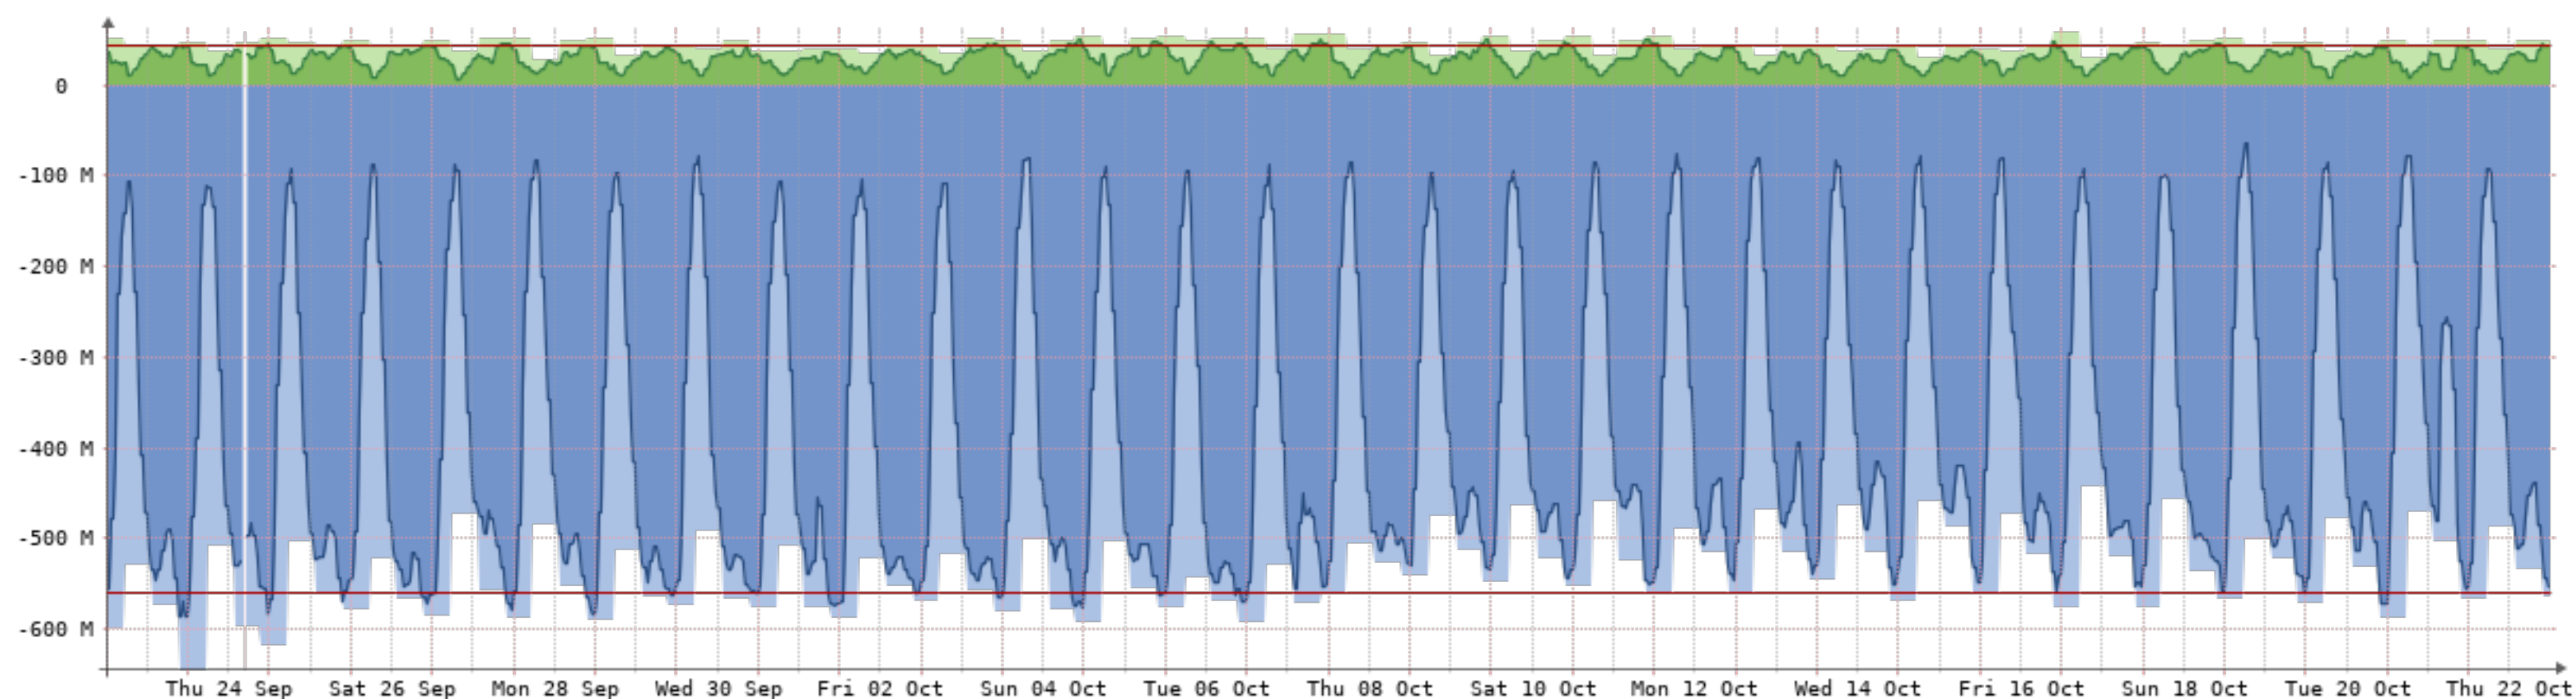

Bits/s	Last	Avg	Max	95th
In	44.07M	29.75M	57.83M	44.71M
Out	553.09M	389.80M	644.46M	560.19M
Total	135.75T	(In 9.63T	Out 126.12T)	

2020-9-23 - 2020-10-23 - Raponi-2-(NQN-RAP)[1GB]