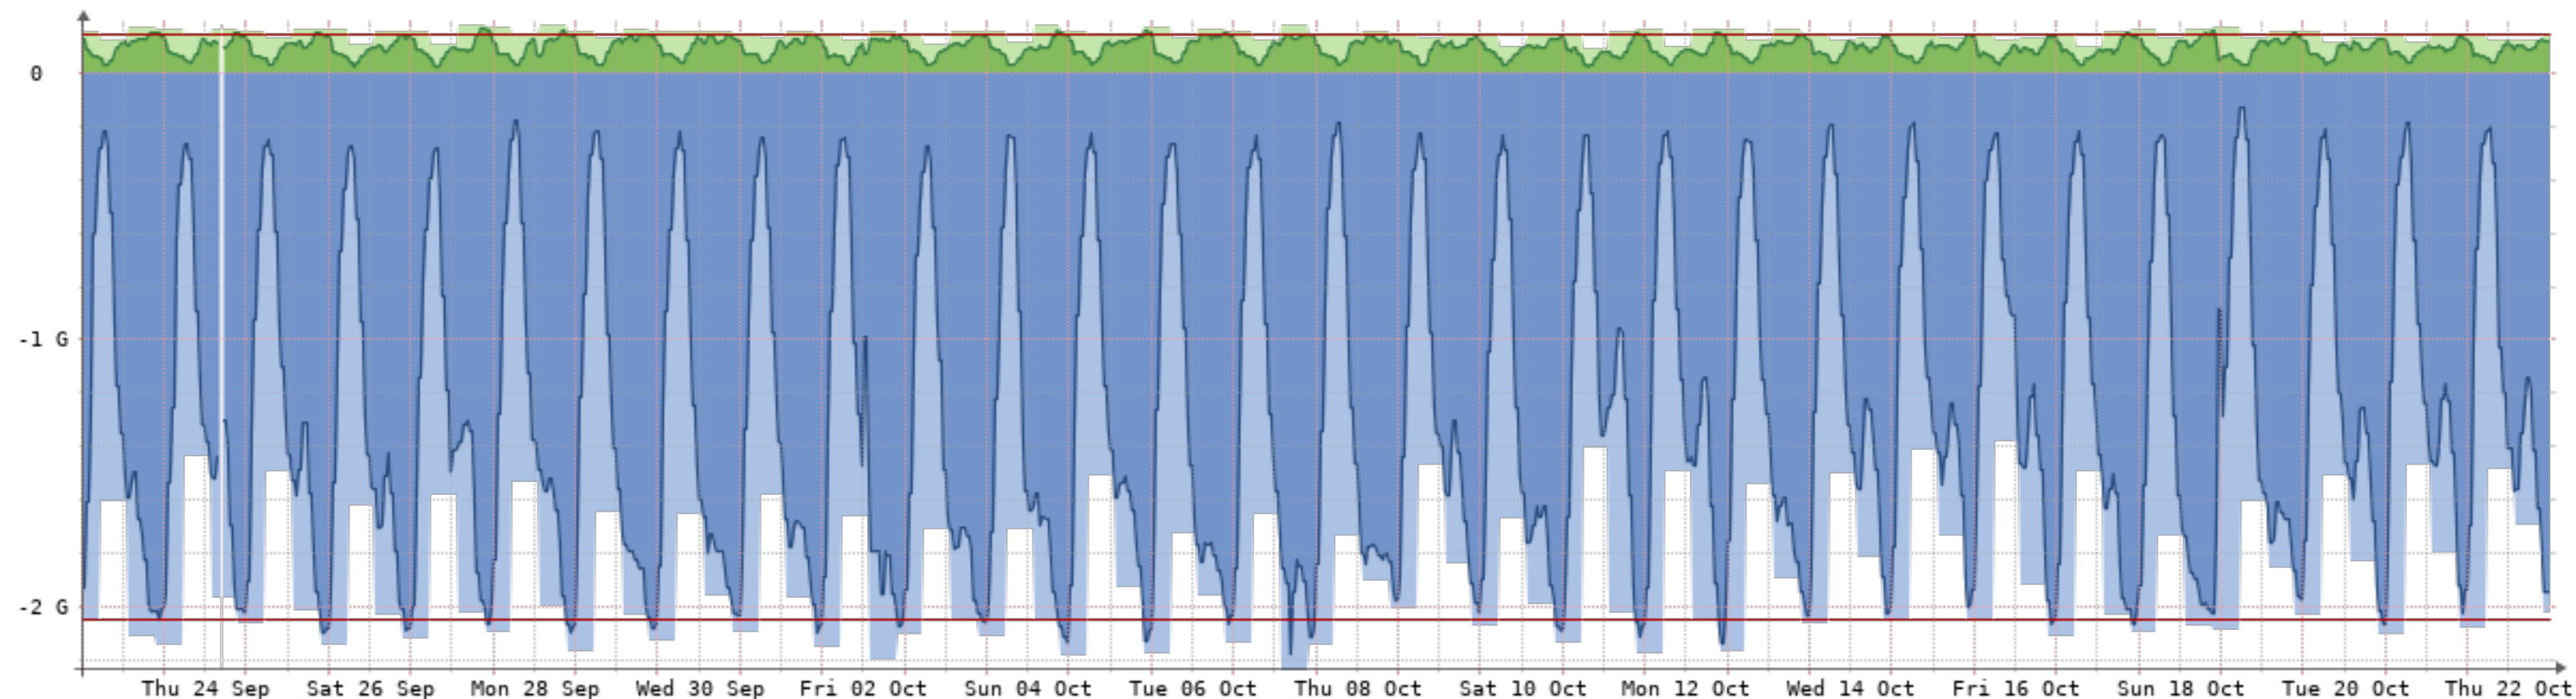

Bits/s	Last	Avg	Max	95th
In	143.69M	114.76M	194.84M	164.58M
Out	1.72G	1.25G	1.99G	1.88G
Total	440.27T	(In 37.13T	Out 403.14T)	

2020-9-23 - 2020-10-23 - TPP(NQN-TPP)[2GB]

Bits/s	Last	Avg	Max	95th
In	118.32M	94.54M	176.25M	144.60M
Out	1.94G	1.27G	2.23G	2.05G
Total	441.49T	(In 30.59T Out 410.90T)		