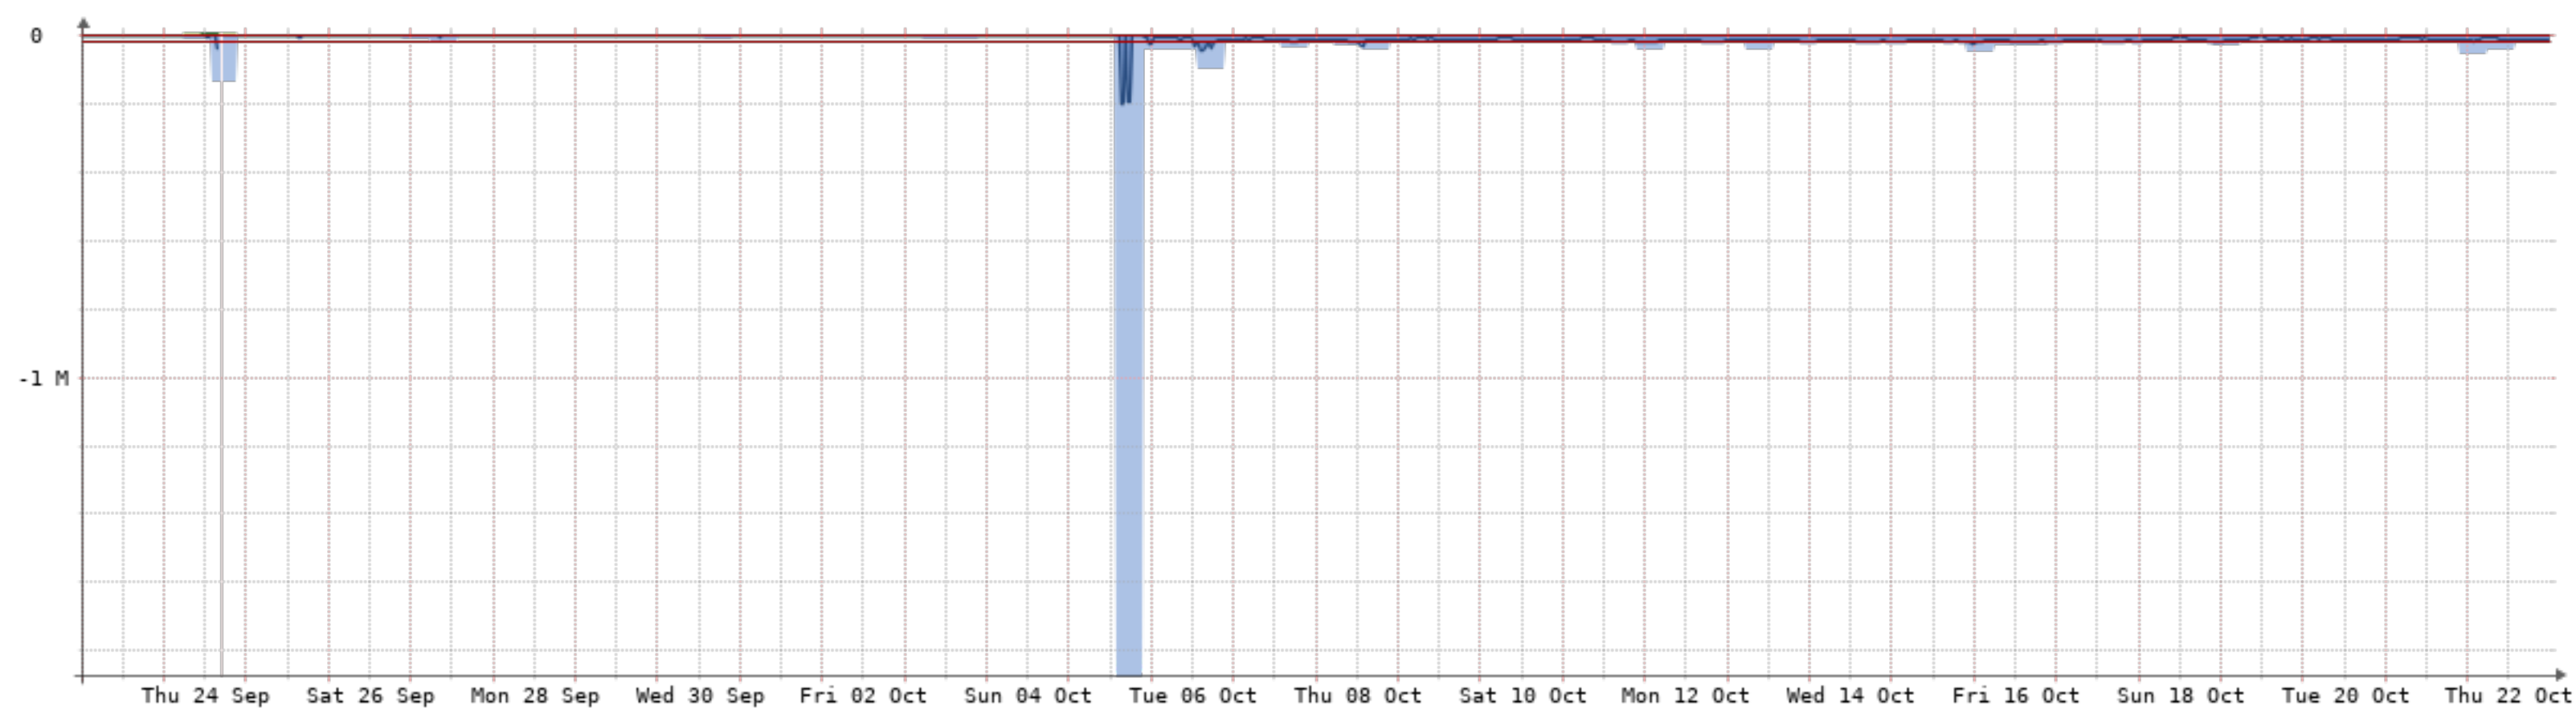

Bits/s	Last	Avg	Max	95th
In	235.57	252.43	3.72k	236.52
Out	14.11k	11.10k	1.87M	20.25k
Total	3.67G	(In 81.67M	Out 3.59G)	

2020-9-23 - 2020-10-23 - Copelco(NQN-CCO)[1GB]