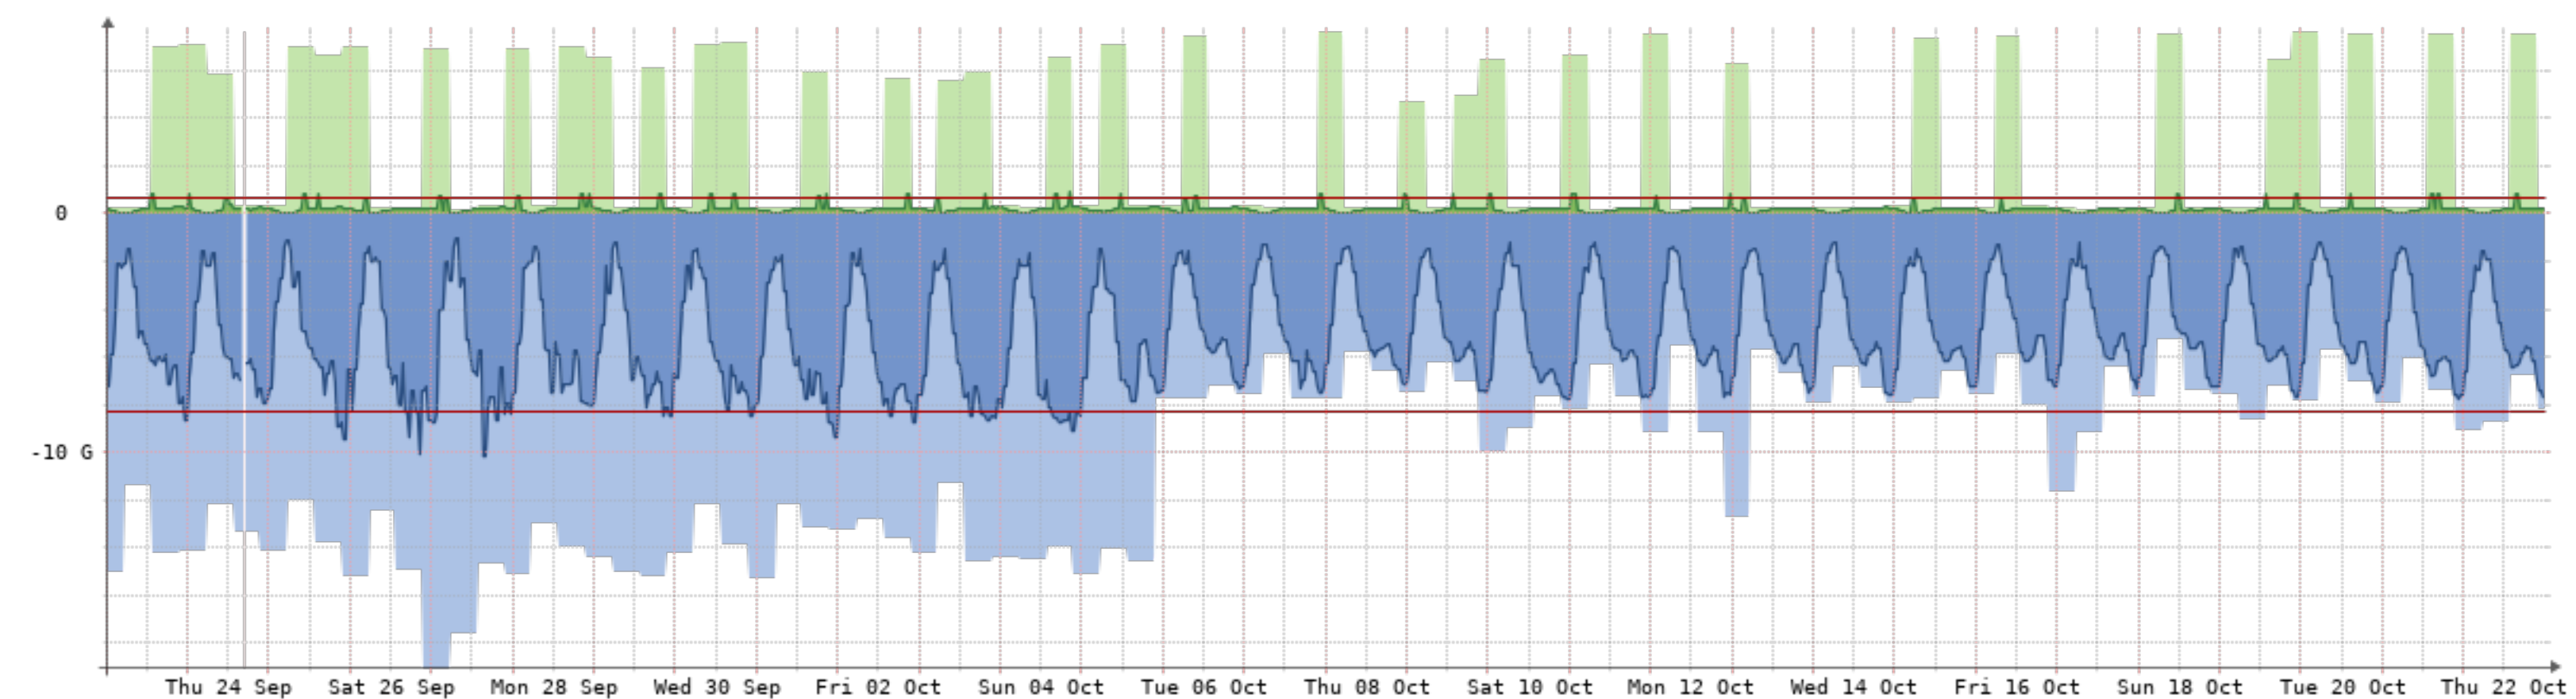

Bits/s	Last	Avg	Max	95th
In	224.30M	203.63M	7.57G	690.99M
Out	7.69G	5.19G	19.02G	8.27G
Total	1.74P	(In 65.89T Out 1.68P)		

2020-9-23 - 2020-10-23 - DaviteISA(NQN-DAV)[20GB]