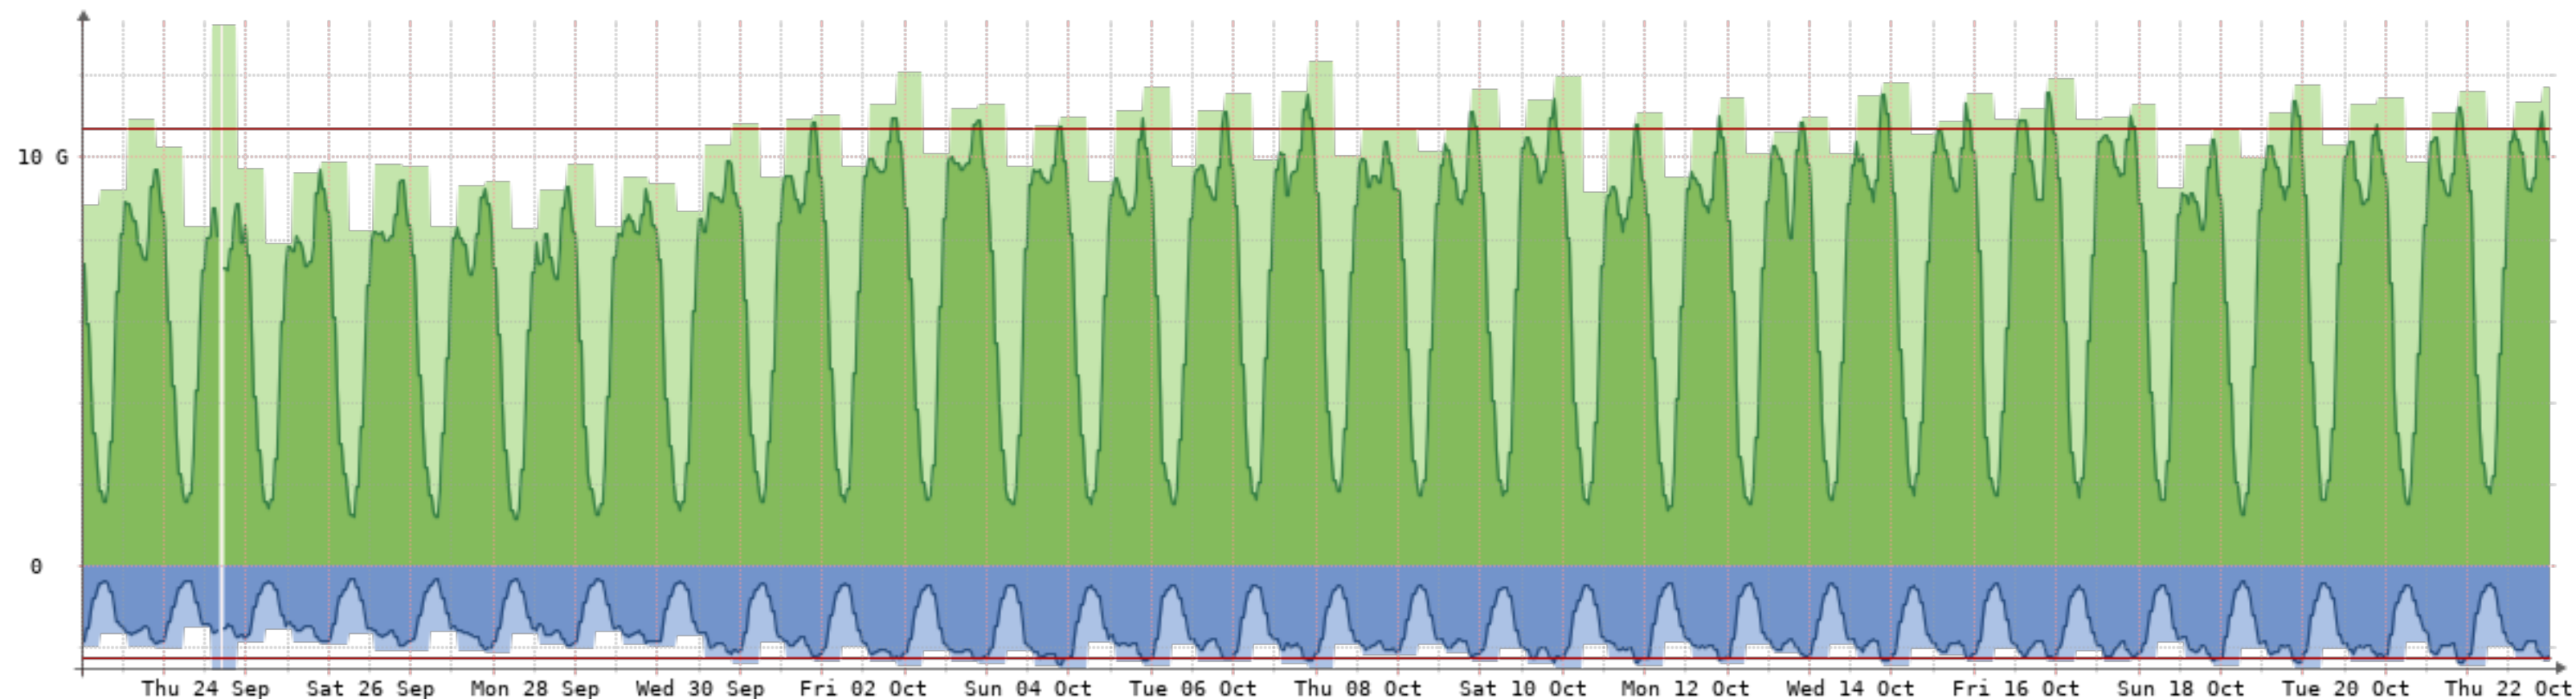

Bits/s	Last	Avg	Max	95th
In	9.99G	6.97G	13.23G	10.73G
Out	2.22G	1.52G	2.53G	2.25G
Total	2.75P	(In 2.25P	Out 492.39T)	

2020-9-23 - 2020-10-23 - GGC-NQN-3[10Gb]