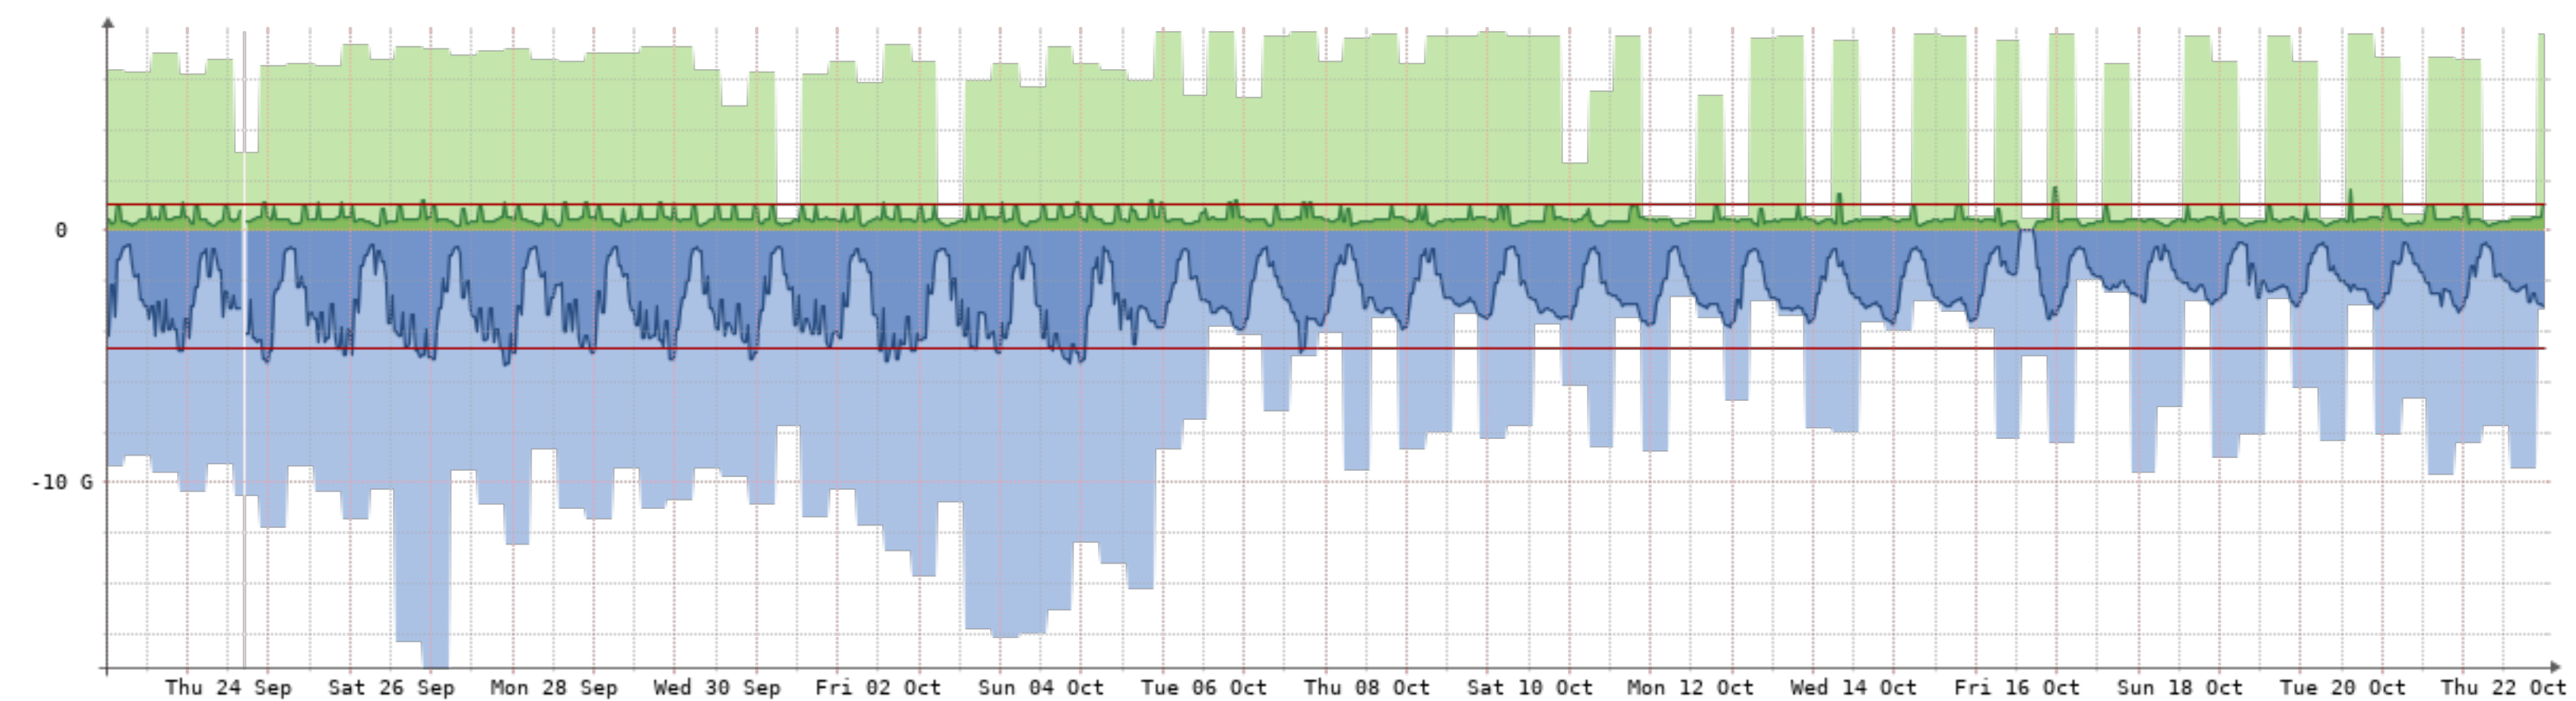

Bits/s	Last	Avg	Max	95th
In	1.09G	493.30M	7.86G	1.06G
Out	3.02G	2.57G	17.38G	4.67G
Total	992.03T	(In 159.61T	Out 832.42T)	

2020-9-23 - 2020-10-23 - Neunet(NQN-CEN)[20Gb]