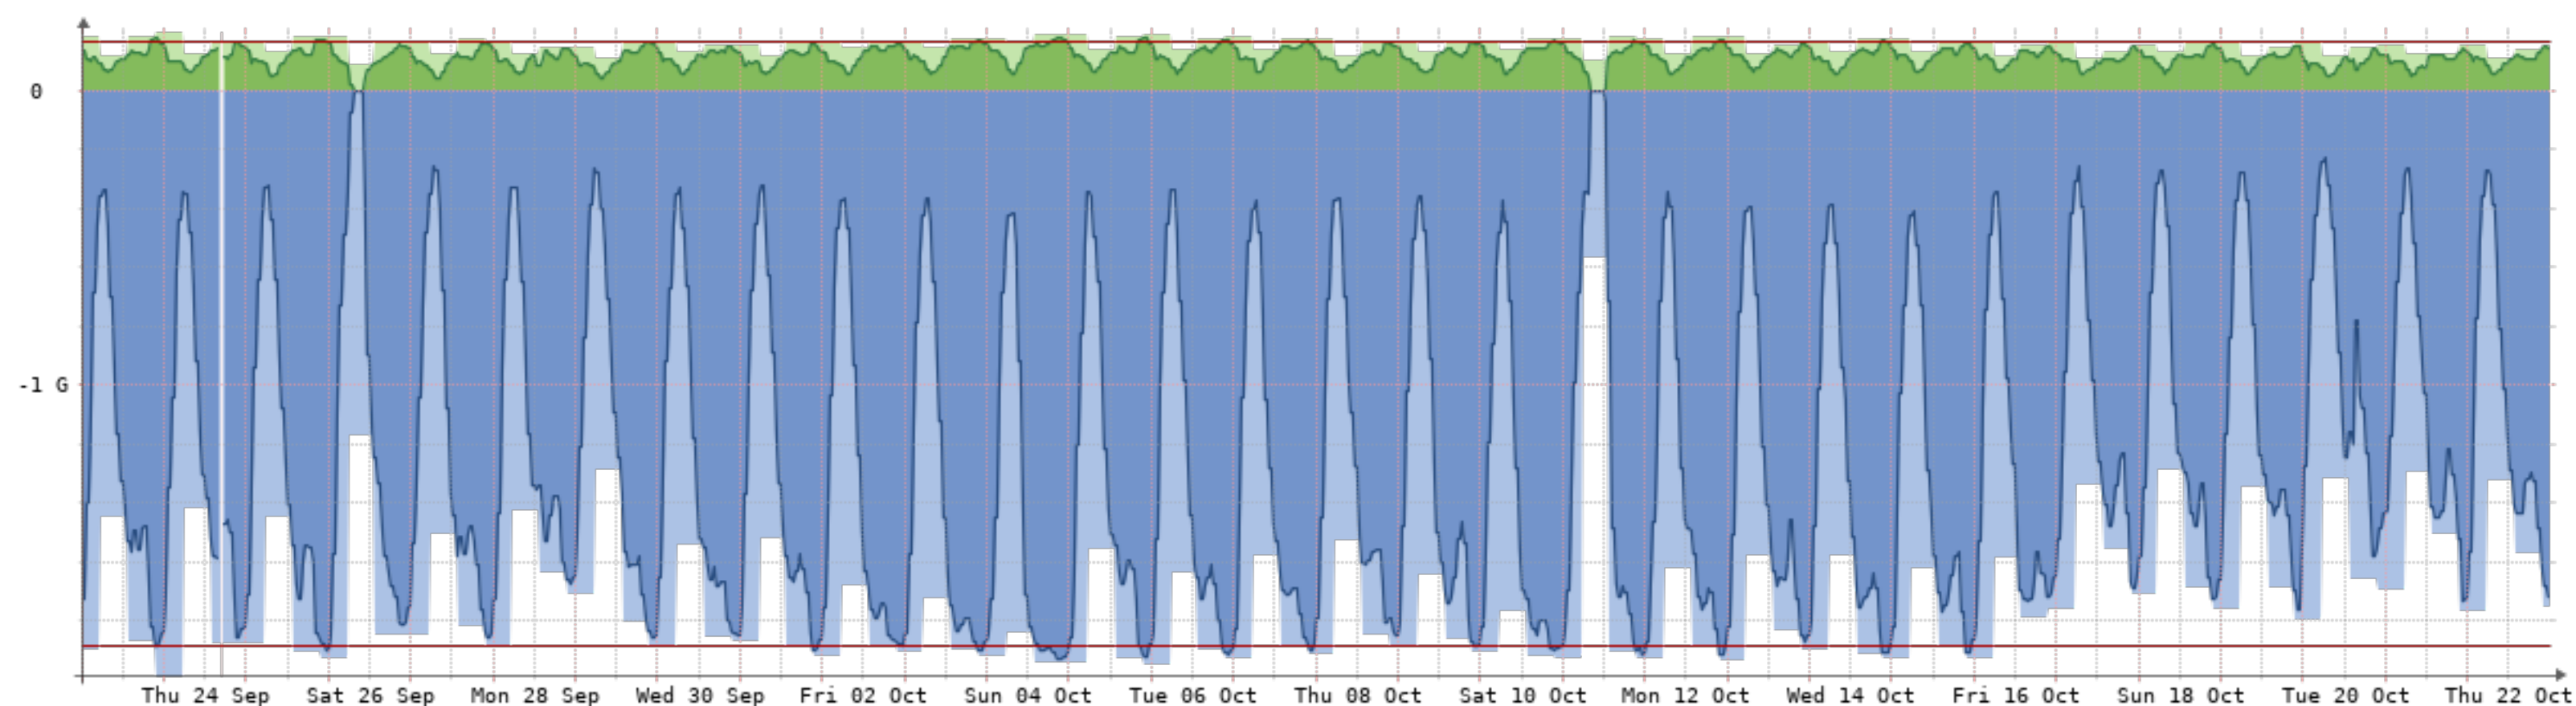

Bits/s	Last	Avg	Max	95th
In	143.69M	114.76M	194.84M	164.58M
Out	1.72G	1.25G	1.99G	1.88G
Total	440.27T	(In 37.13T	Out 403.14T)	

2020-9-23 - 2020-10-23 - TPP(NQN-TPP)[2GB]