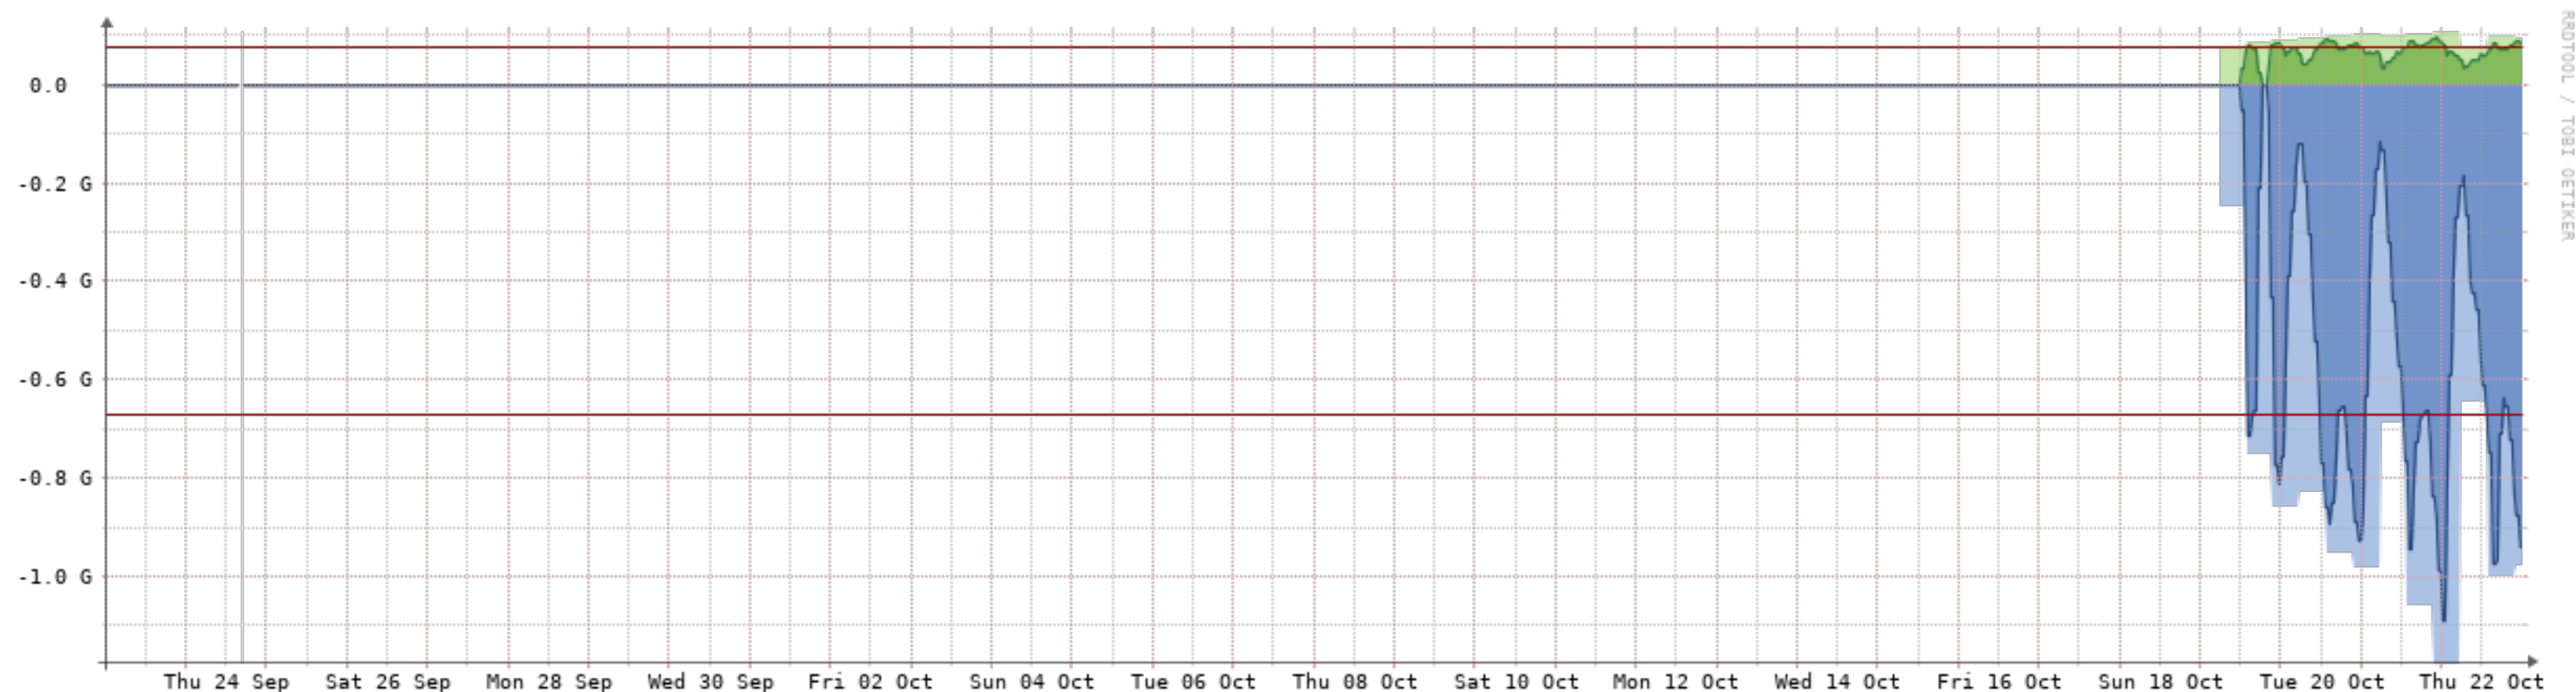

2020-9-23 - 2020-10-23 - Canepa-Juan(NQN-CJC)[1GB]

Bits/s	Last	Avg	Max	95th
In	85.16M	7.86M	105.44M	75.14M
Out	940.87M	66.50M	1.17G	669.99M
Total	24.06T	(In 2.54T	Out 21.52T)	

2020-9-23 - 2020-10-23 - Canepa-Juan(NQN-CJC)[10GB]