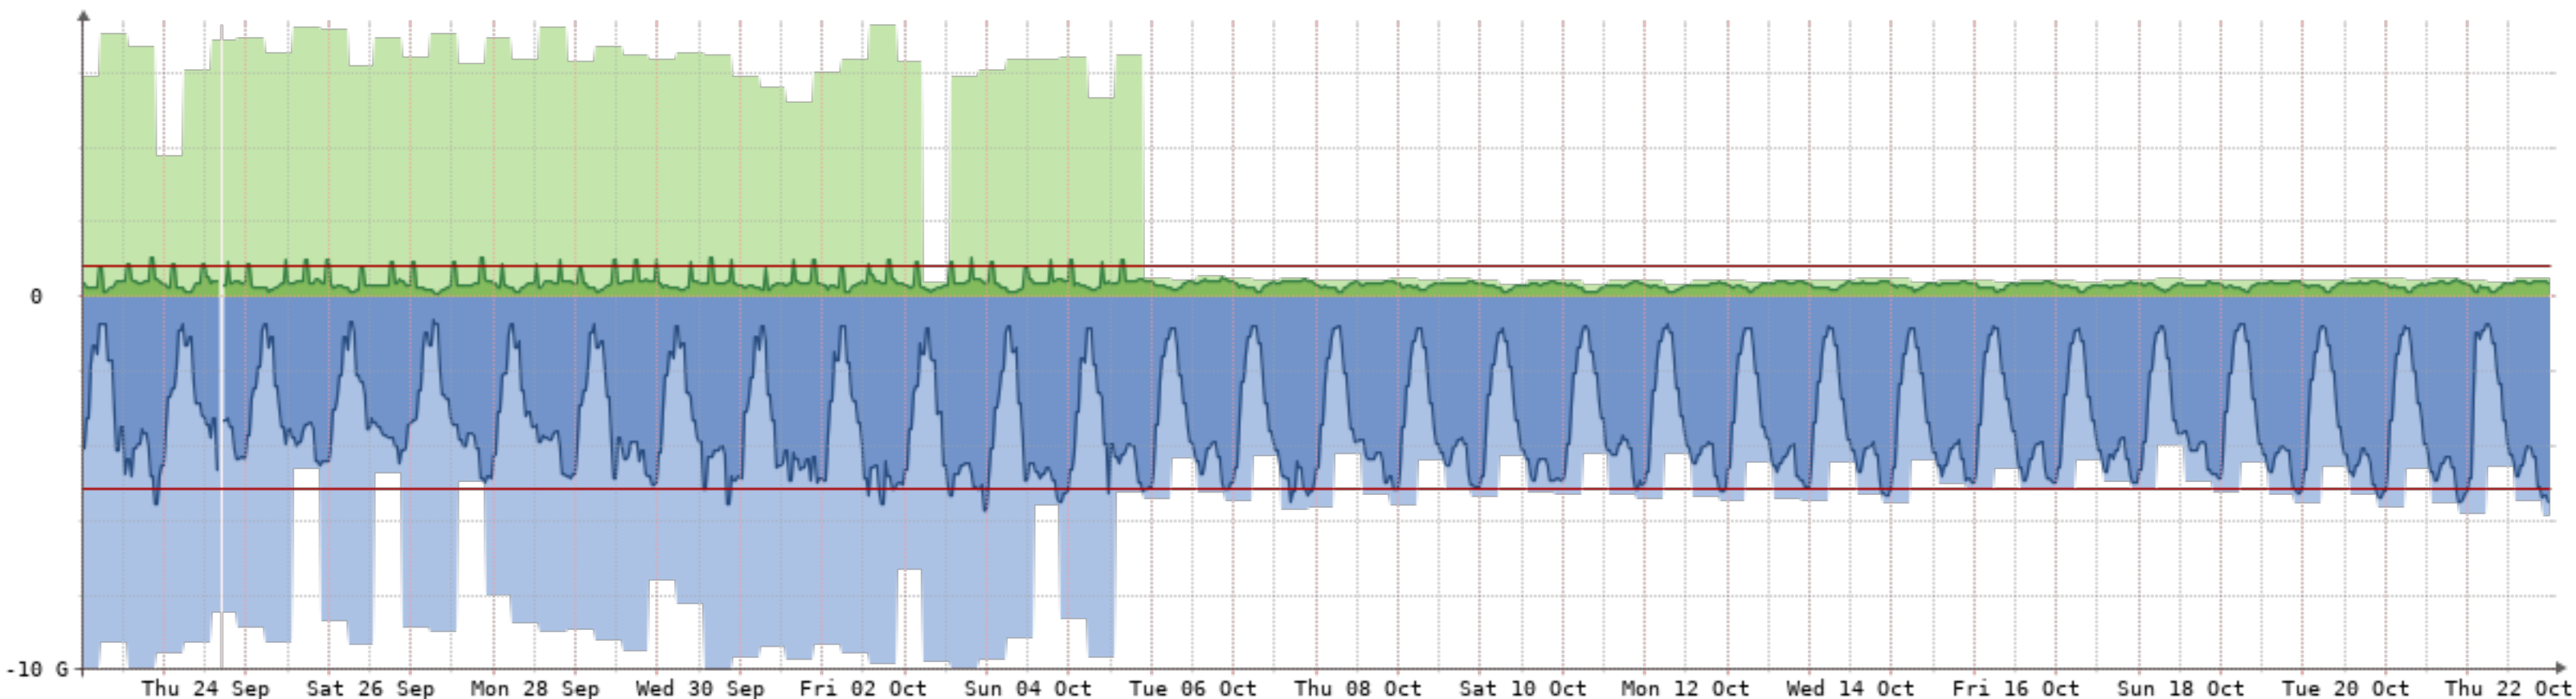

Bits/s	Last	Avg	Max	95th
In	371.76M	352.16M	7.25G	831.17M
Out	5.48G	3.41G	9.98G	5.15G
Total	1.22P	(In 113.94T Out 1.10P)		

2020-9-23 - 2020-10-23 - Latini(NQN-LAT)[10GB]