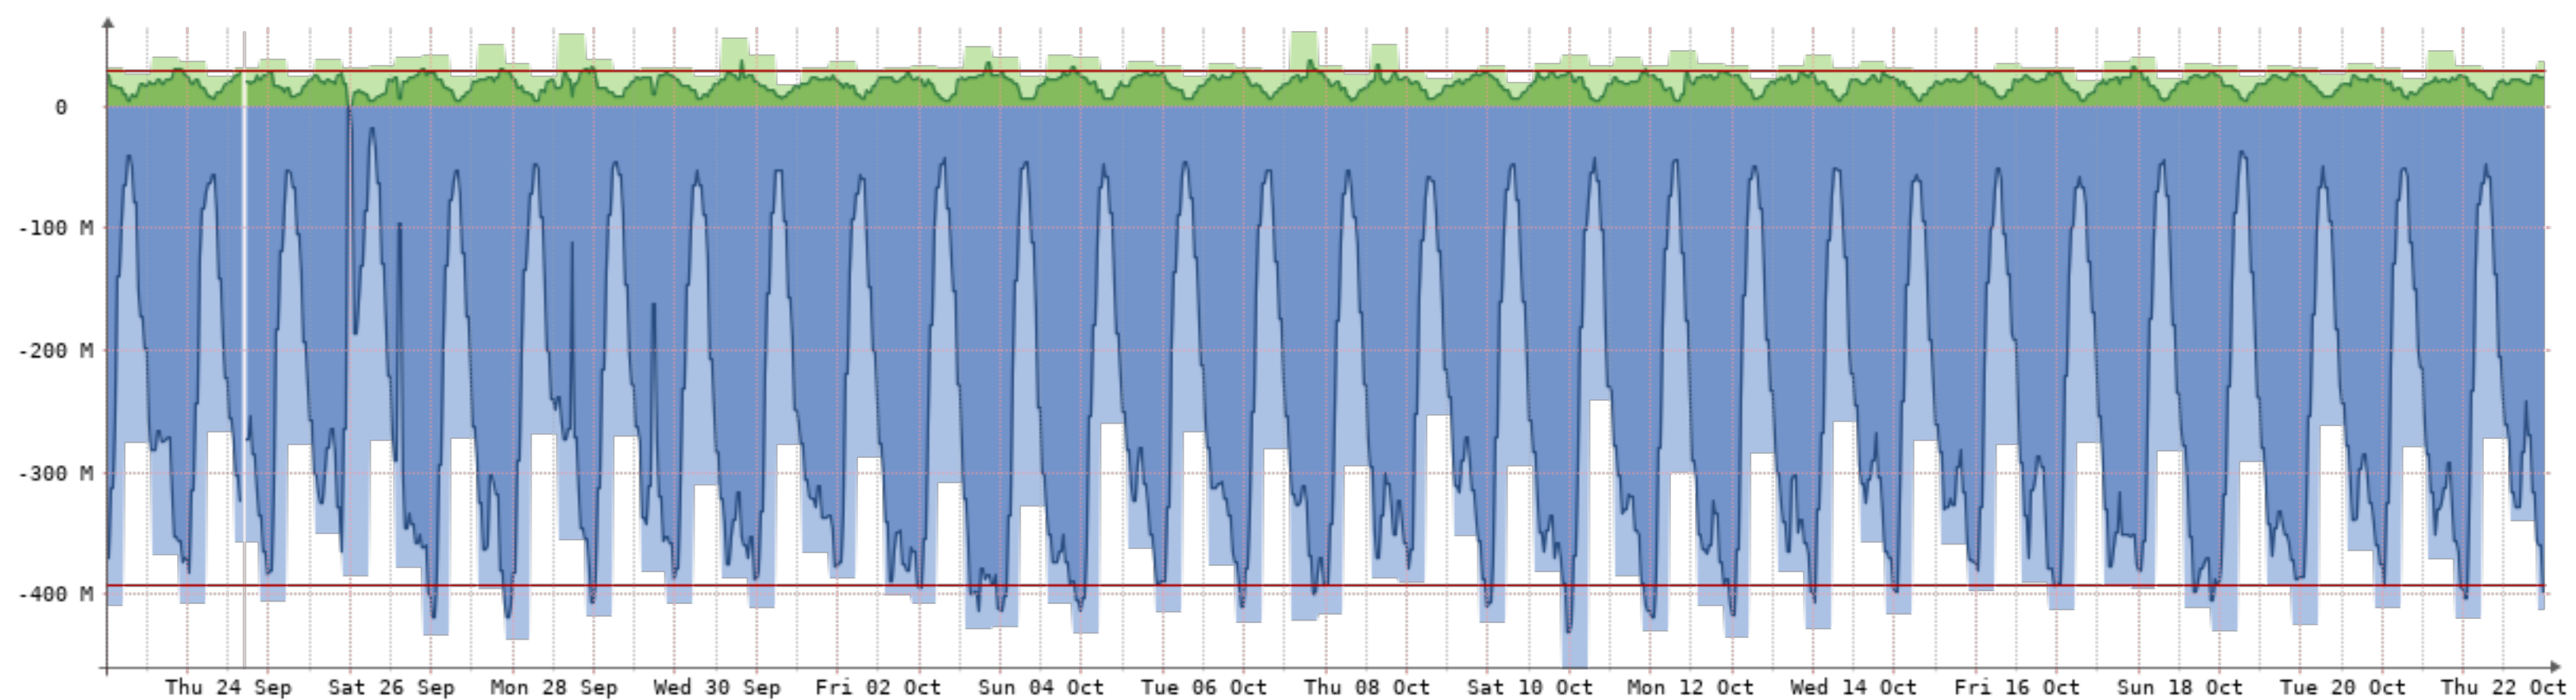

Bits/s	Last	Avg	Max	95th
In	23.92M	18.80M	60.34M	28.32M
Out	397.50M	248.20M	460.28M	392.87M
Total	86.39T	(In 6.08T Out 80.31T)		

2020-9-23 - 2020-10-23 - Raponi(NQN-RAP)[1GB]