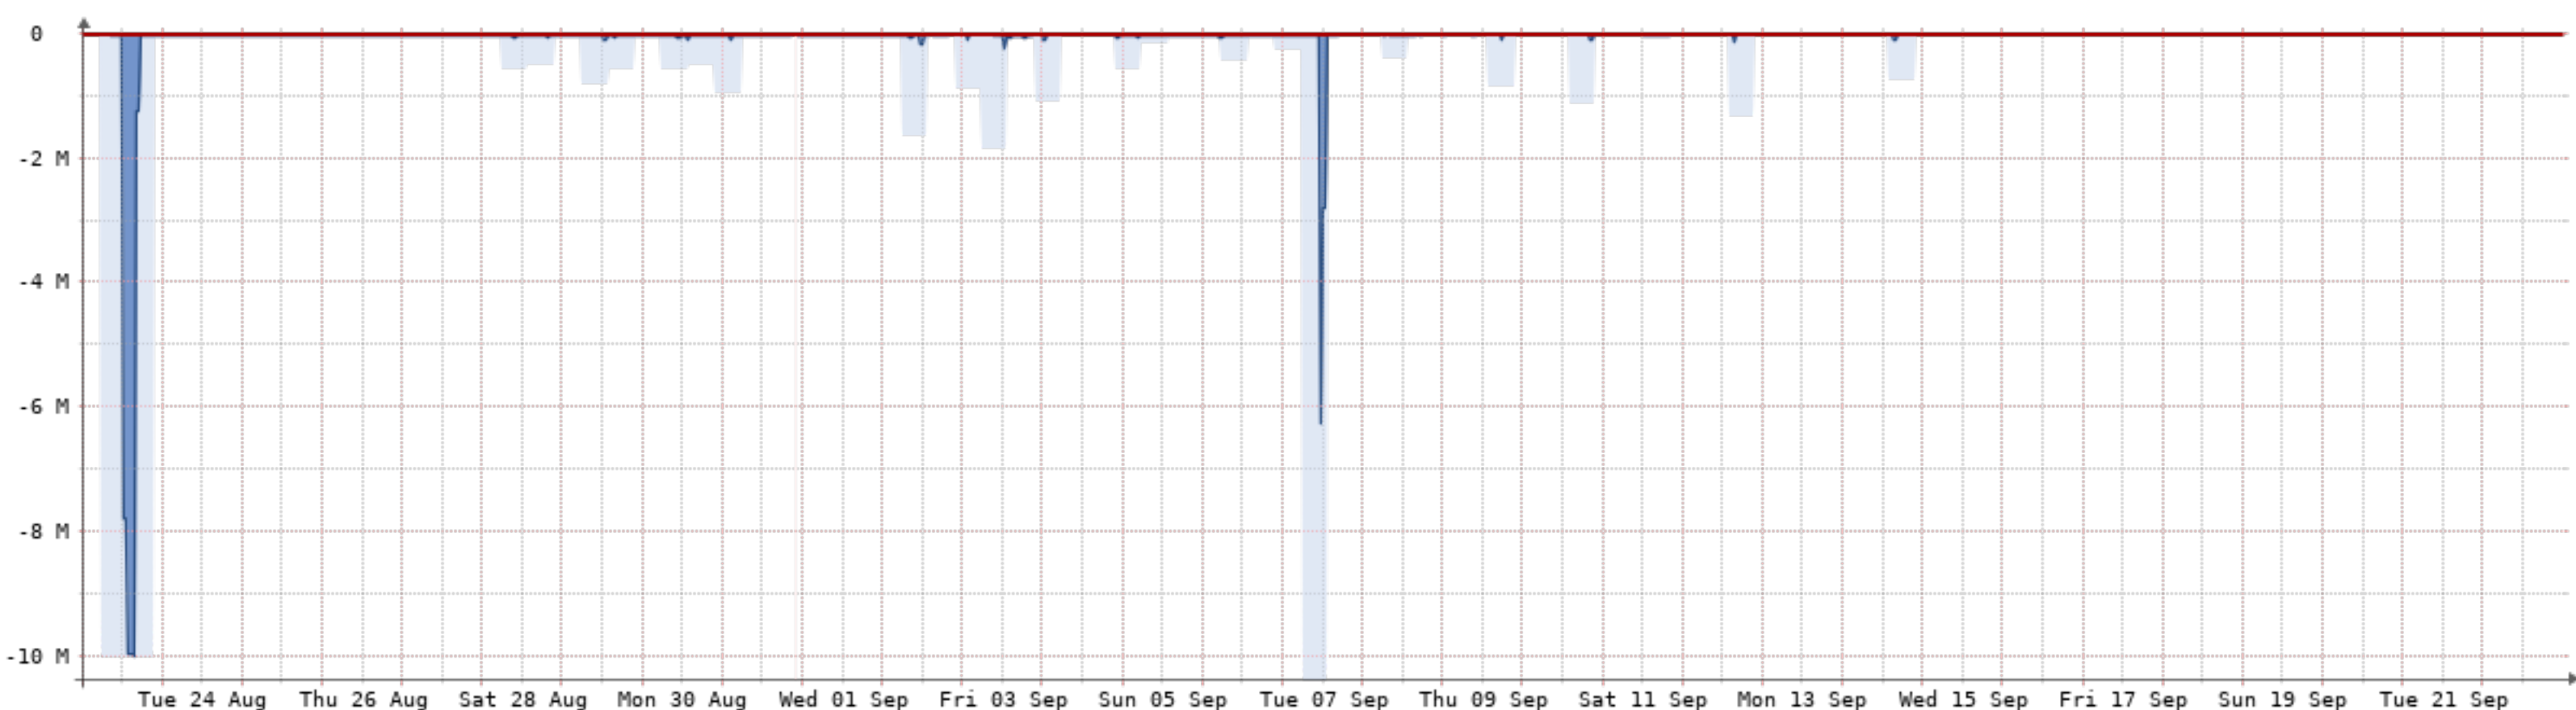

Bits/s	Last	Avg	Max	95th
In	0.00	0.00	0.00	0.00
Out	5.80k	83.83k	10.40M	46.80k
Total	28.03G	(In 0.00	Out 28.03G)	

2021-8-23 - 2021-9-23 - Cittarella(NQN-CIT)[1GB]