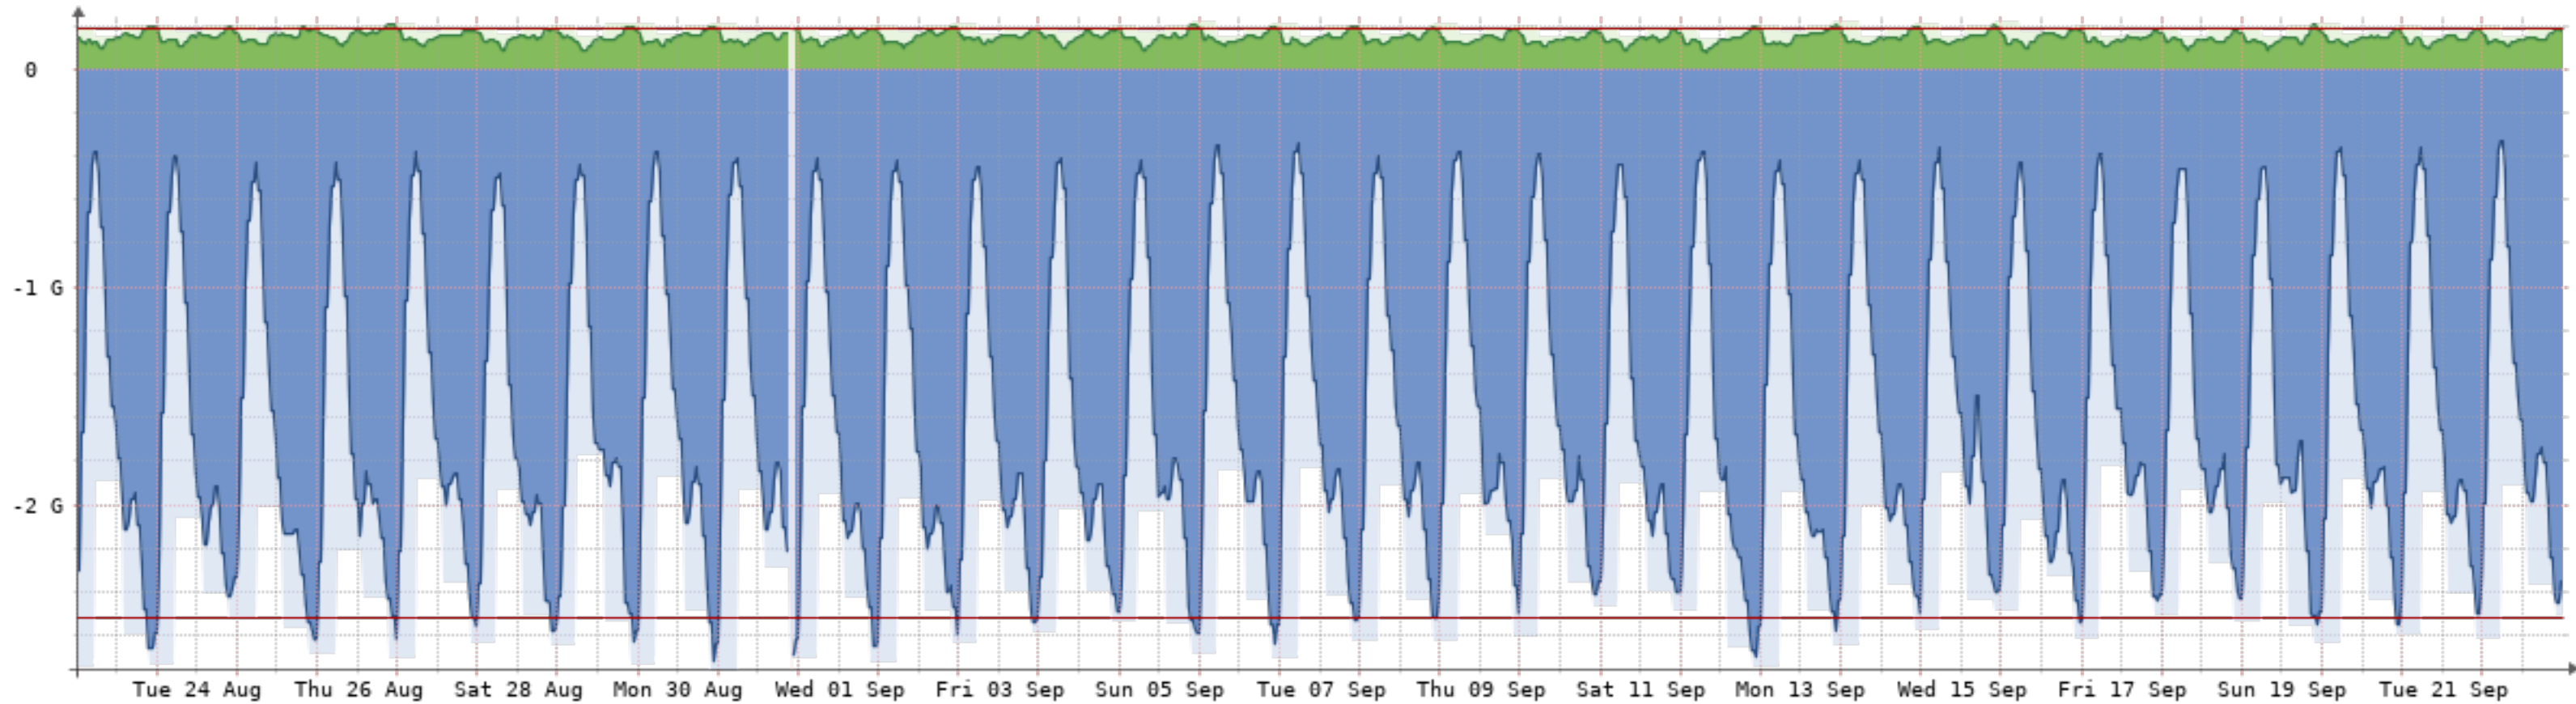

Bits/s	Last	Avg	Max	95th
In	172.24M	146.63M	215.65M	190.42M
Out	2.35G	1.62G	2.76G	2.52G
Total	589.60T	(In 49.03T Out 540.58T)		

2021-8-23 - 2021-9-23 - Afterwire(NQN-STA)[4GB]