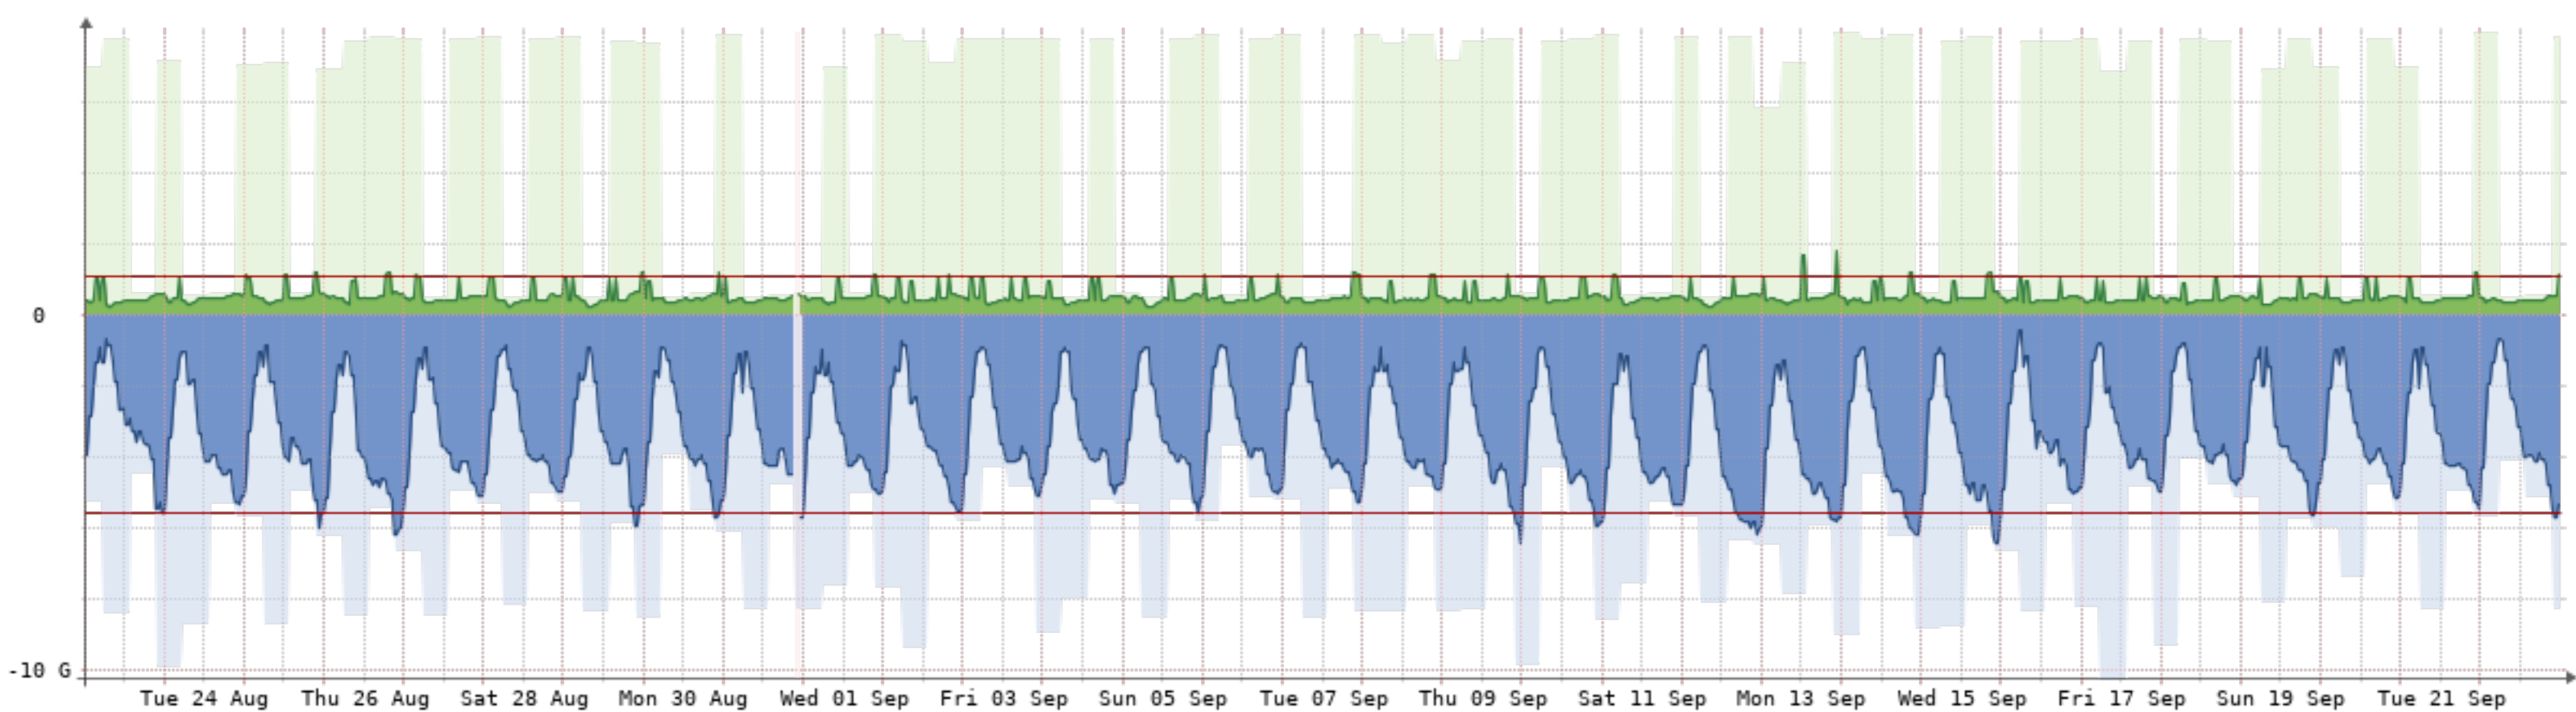

Bits/s	Last	Avg	Max	95th
In	1.11G	507.13M	7.92G	1.06G
Out	5.33G	3.46G	10.27G	5.57G
Total	1.33P	(In 169.56T Out 1.16P)		

2021-8-23 - 2021-9-23 - Neunet(NQN-CEN)[20Gb]