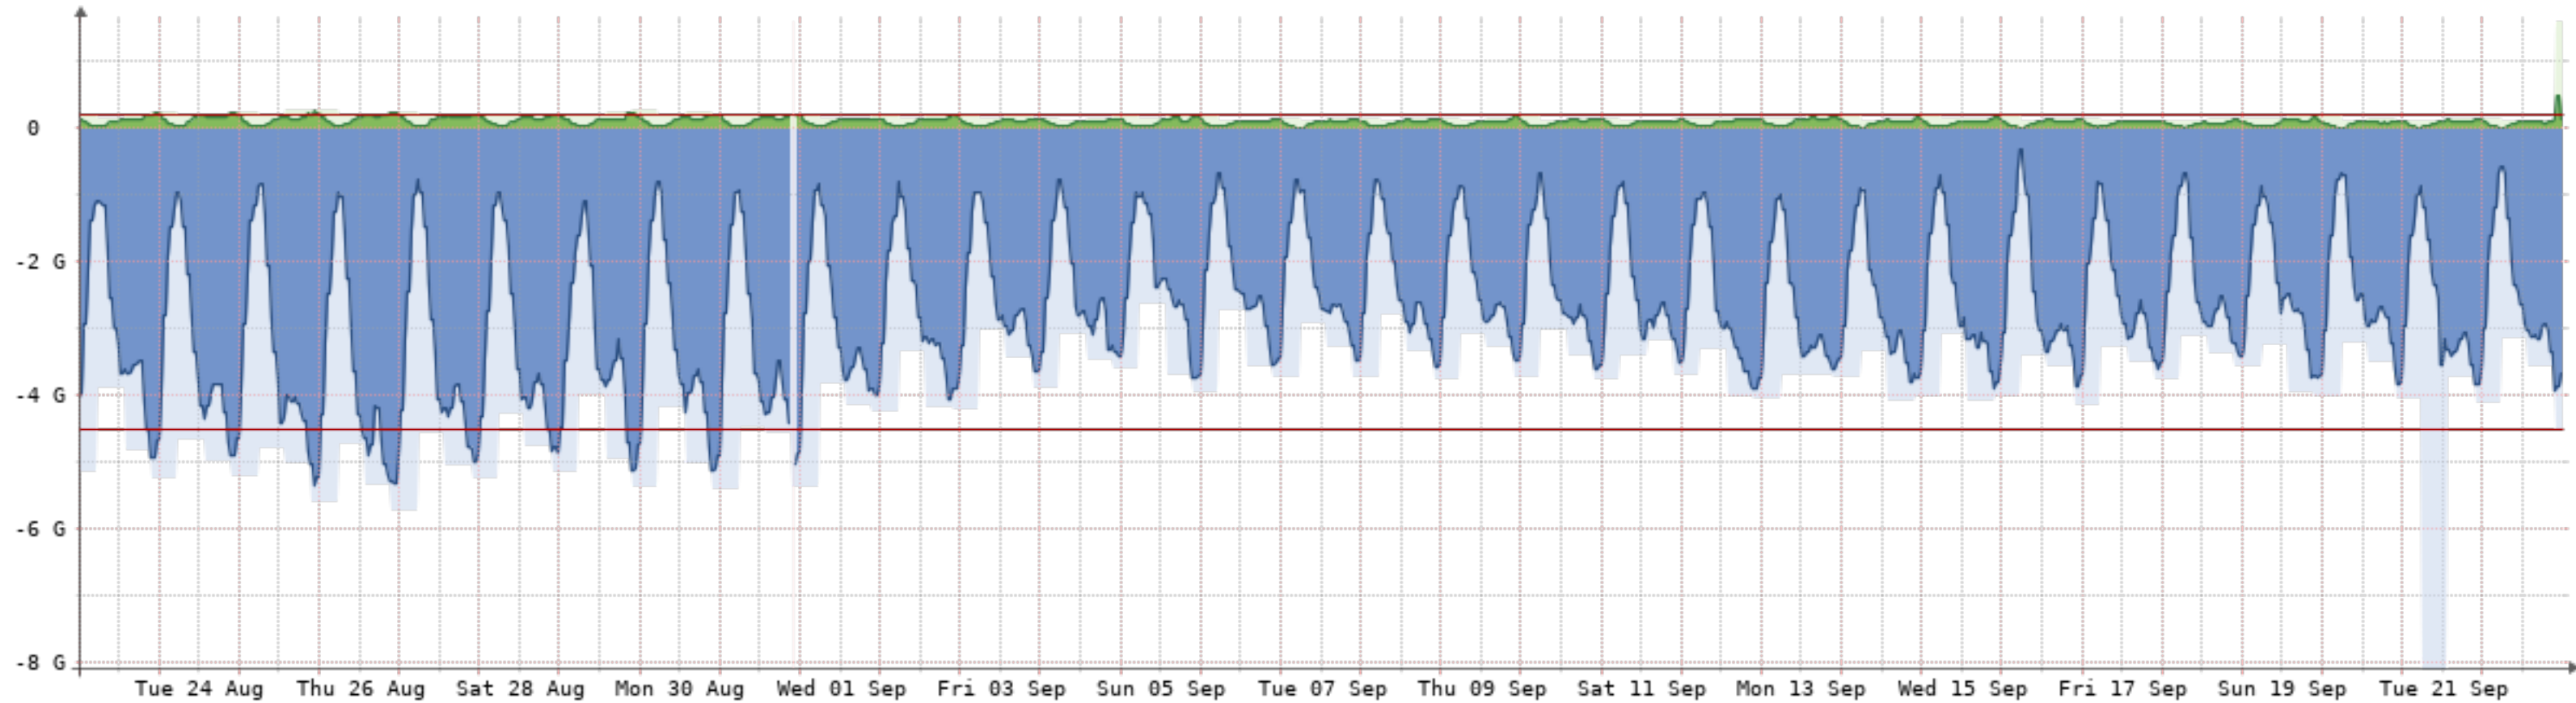

Bits/s	Last	Avg	Max	95th
In	133.15M	109.11M	1.60G	195.40M
Out	3.66G	2.72G	8.10G	4.52G
Total	947.39T	(In 36.48T	Out 910.91T)	

2021-8-23 - 2021-9-23 - DaviteISA(NQN-DAV)[10GB-1]