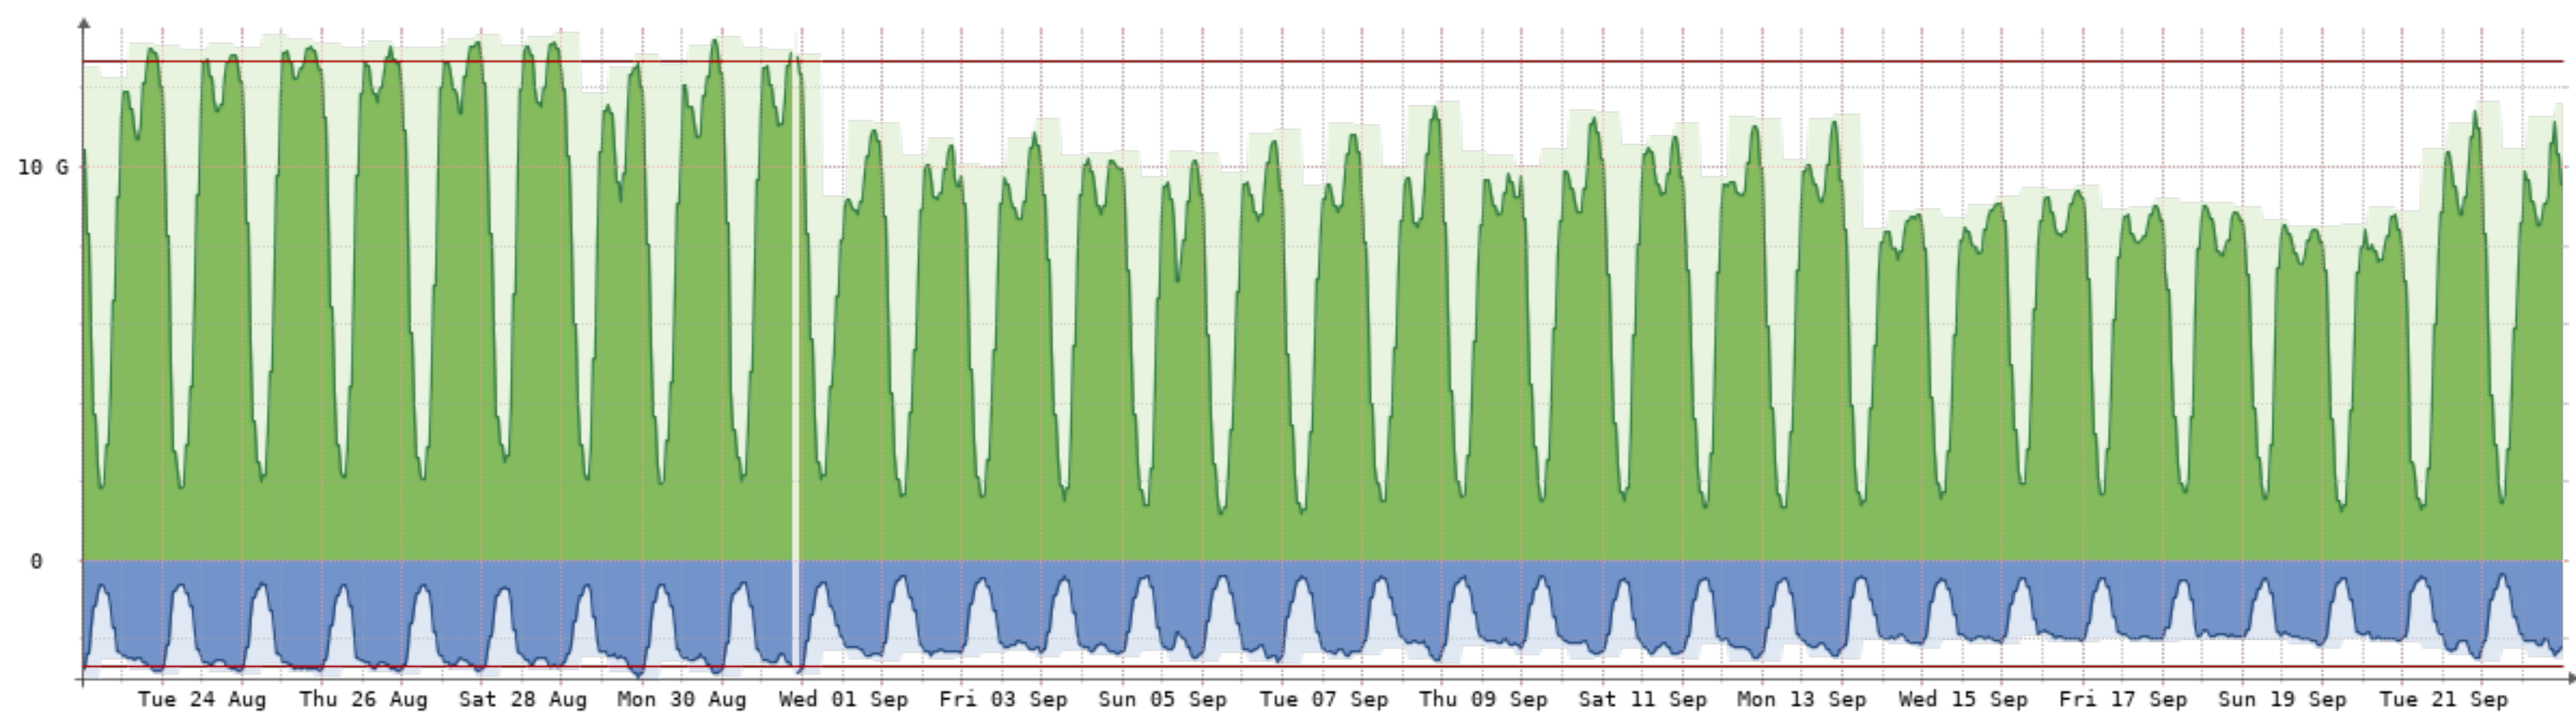

Bits/s	Last	Avg	Max	95th
In	9.59G	7.57G	13.40G	12.66G
Out	2.20G	1.78G	3.03G	2.70G
Total	3.13P	(In 2.53P	Out 593.82T)	

2021-8-23 - 2021-9-23 - GGC-NQN-3[10Gb]