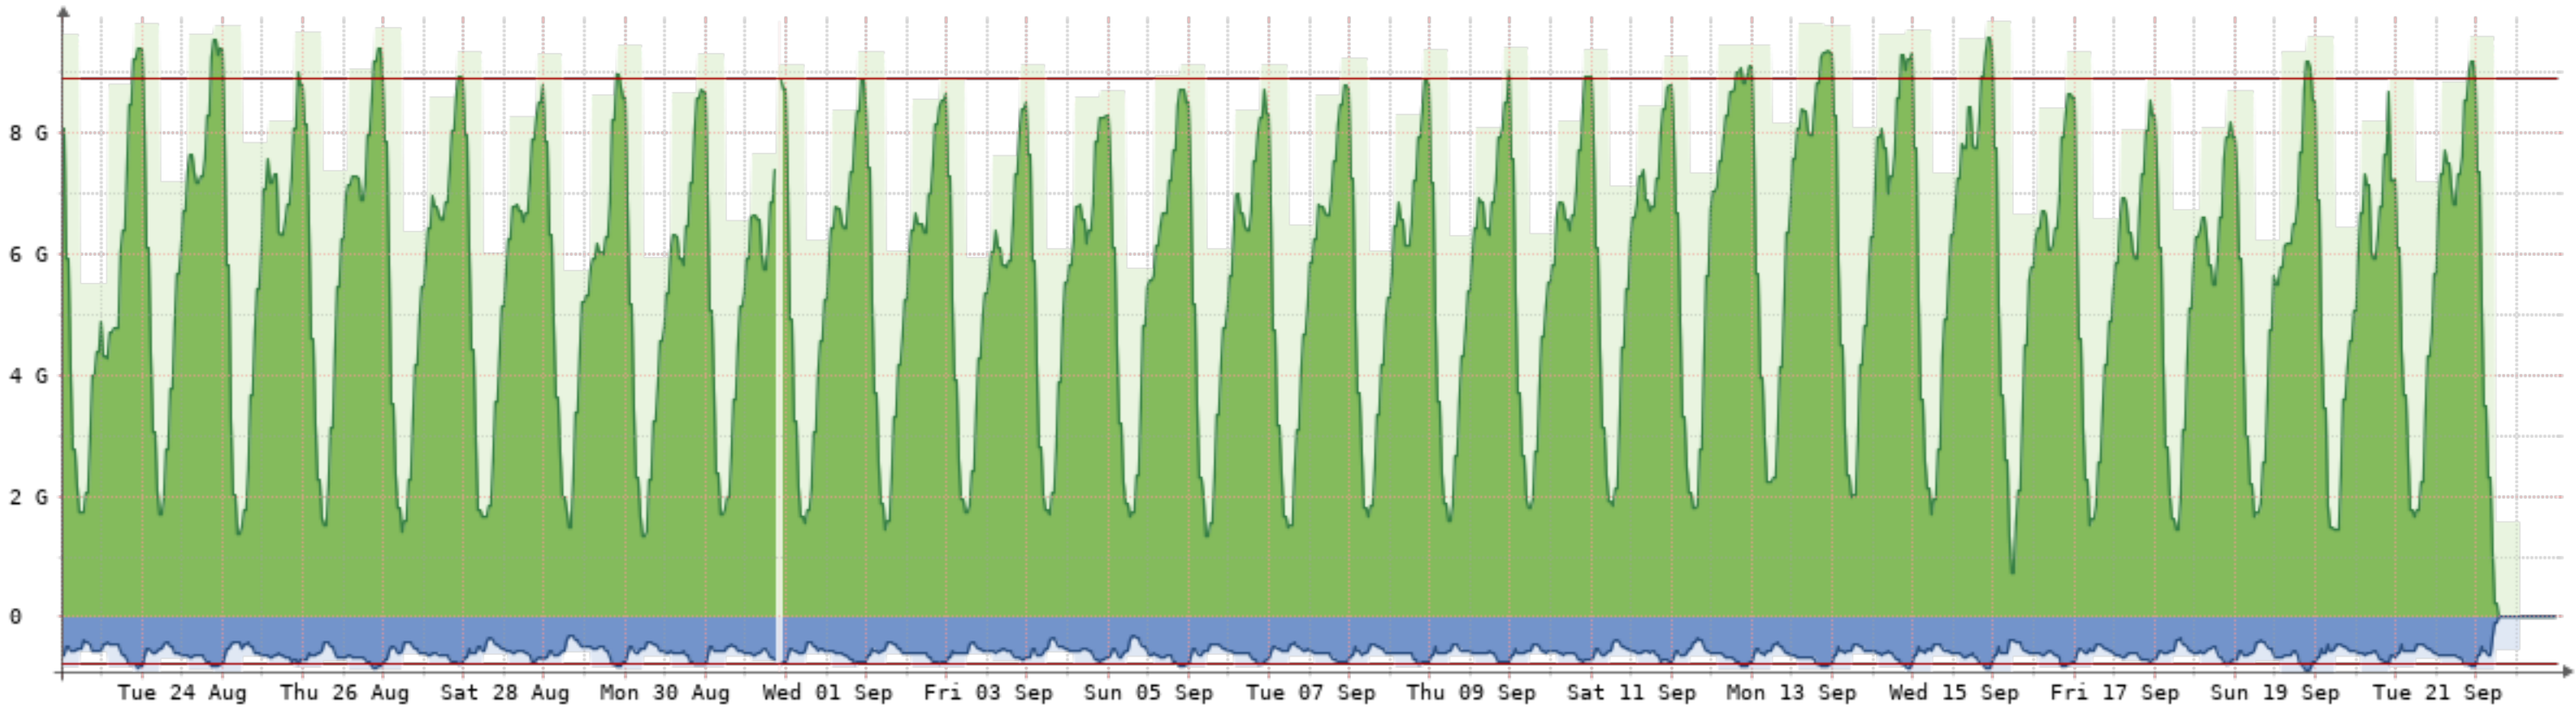

Bits/s	Last	Avg	Max	95th
In	0.00	5.41G	9.84G	8.91G
Out	0.00	580.26M	917.11M	774.85M
Total	2.00P	(In 1.81P Out 194.01T)		

2021-8-23 - 2021-9-23 - Silica-N2N:NQN-a-RCN[10GB-1]