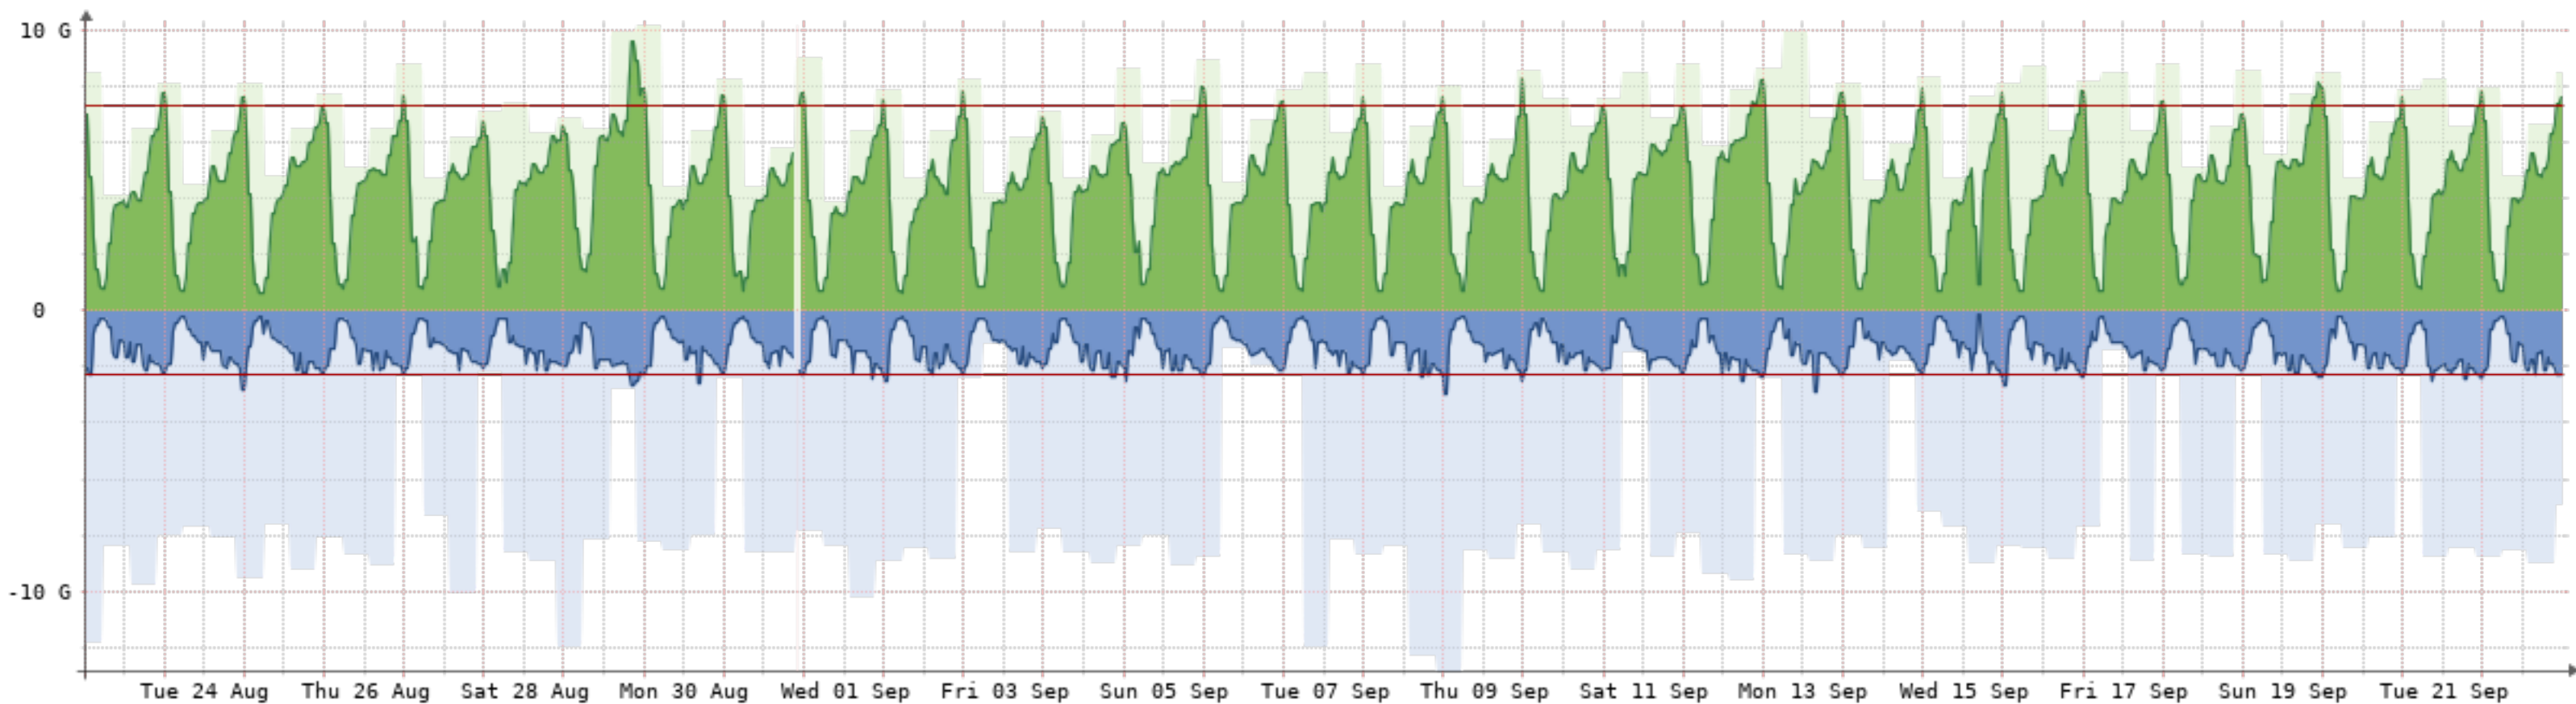

Bits/s	Last	Avg	Max	95th
In	7.63G	4.38G	10.19G	7.32G
Out	2.25G	1.39G	12.88G	2.24G
Total	1.93P	(In 1.47P	Out 464.58T)	

2021-8-23 - 2021-9-23 - FNA:Facebook-NQN