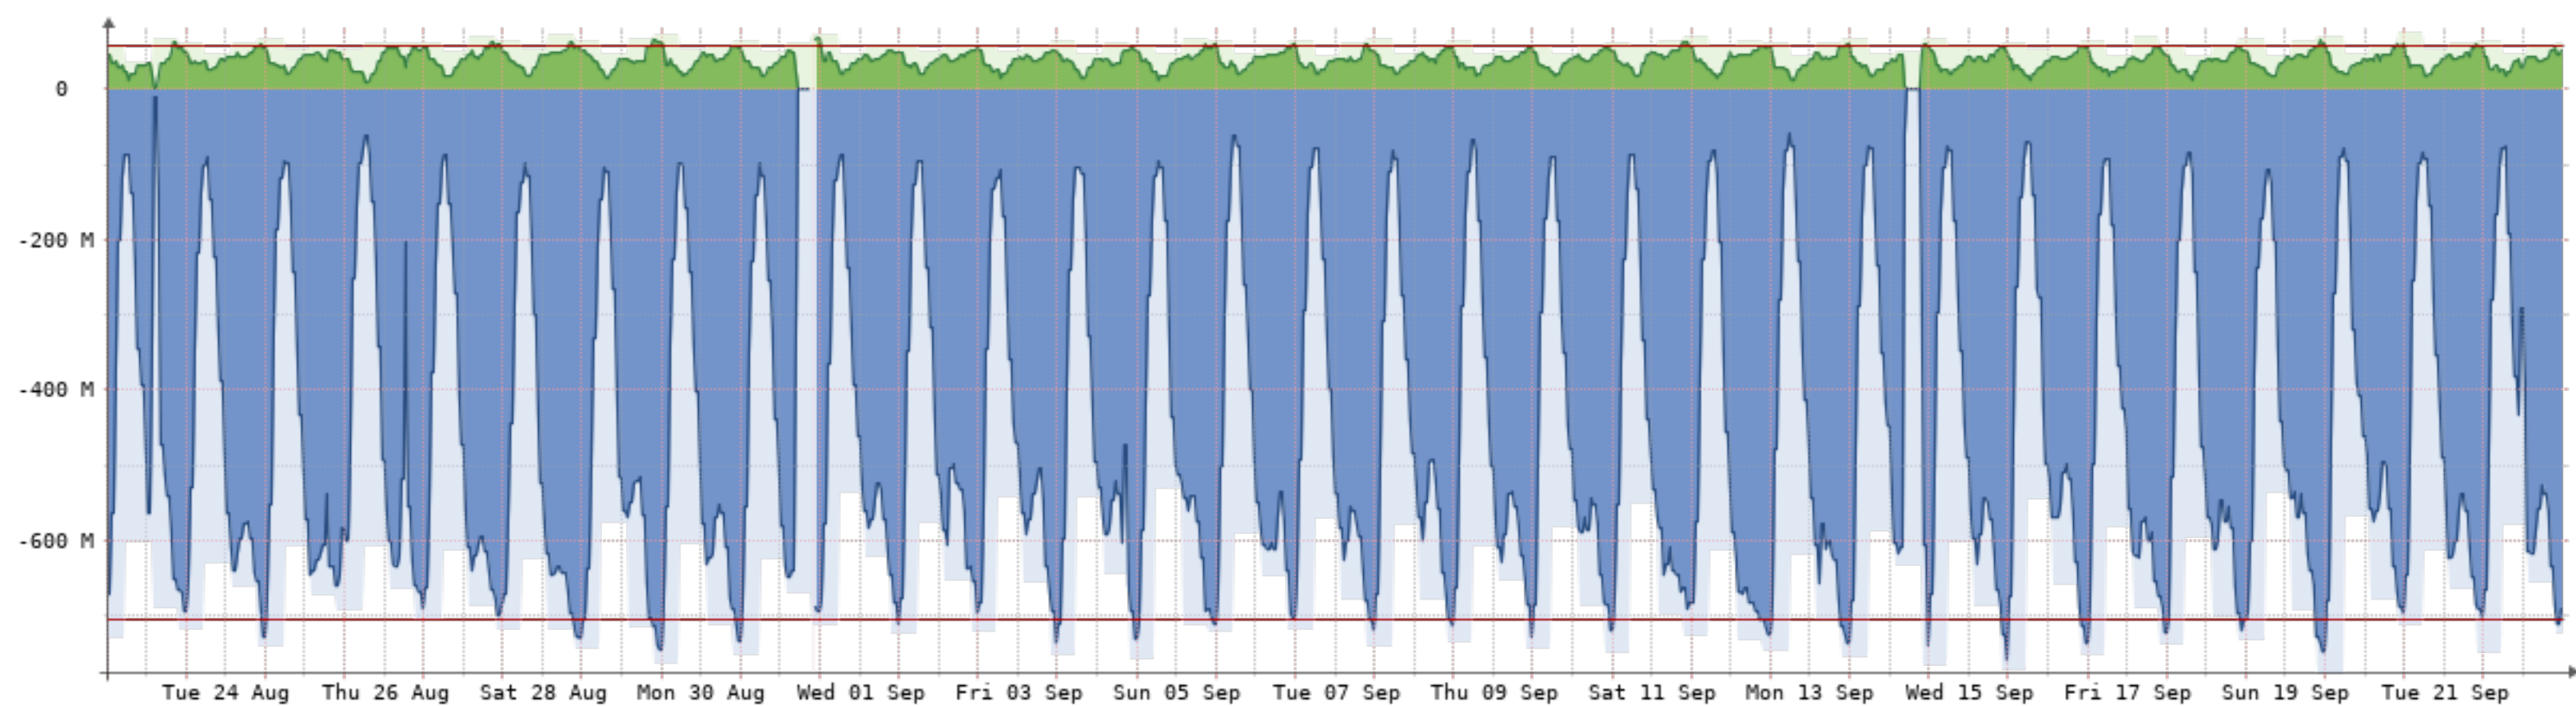

Bits/s	Last	Avg	Max	95th
In	51.55M	38.85M	74.87M	56.96M
Out	691.34M	448.62M	775.69M	704.88M
Total	162.99T	(In 12.99T Out 150.00T)		

2021-8-23 - 2021-9-23 - Raponi-2-(NQN-RAP)[1GB]