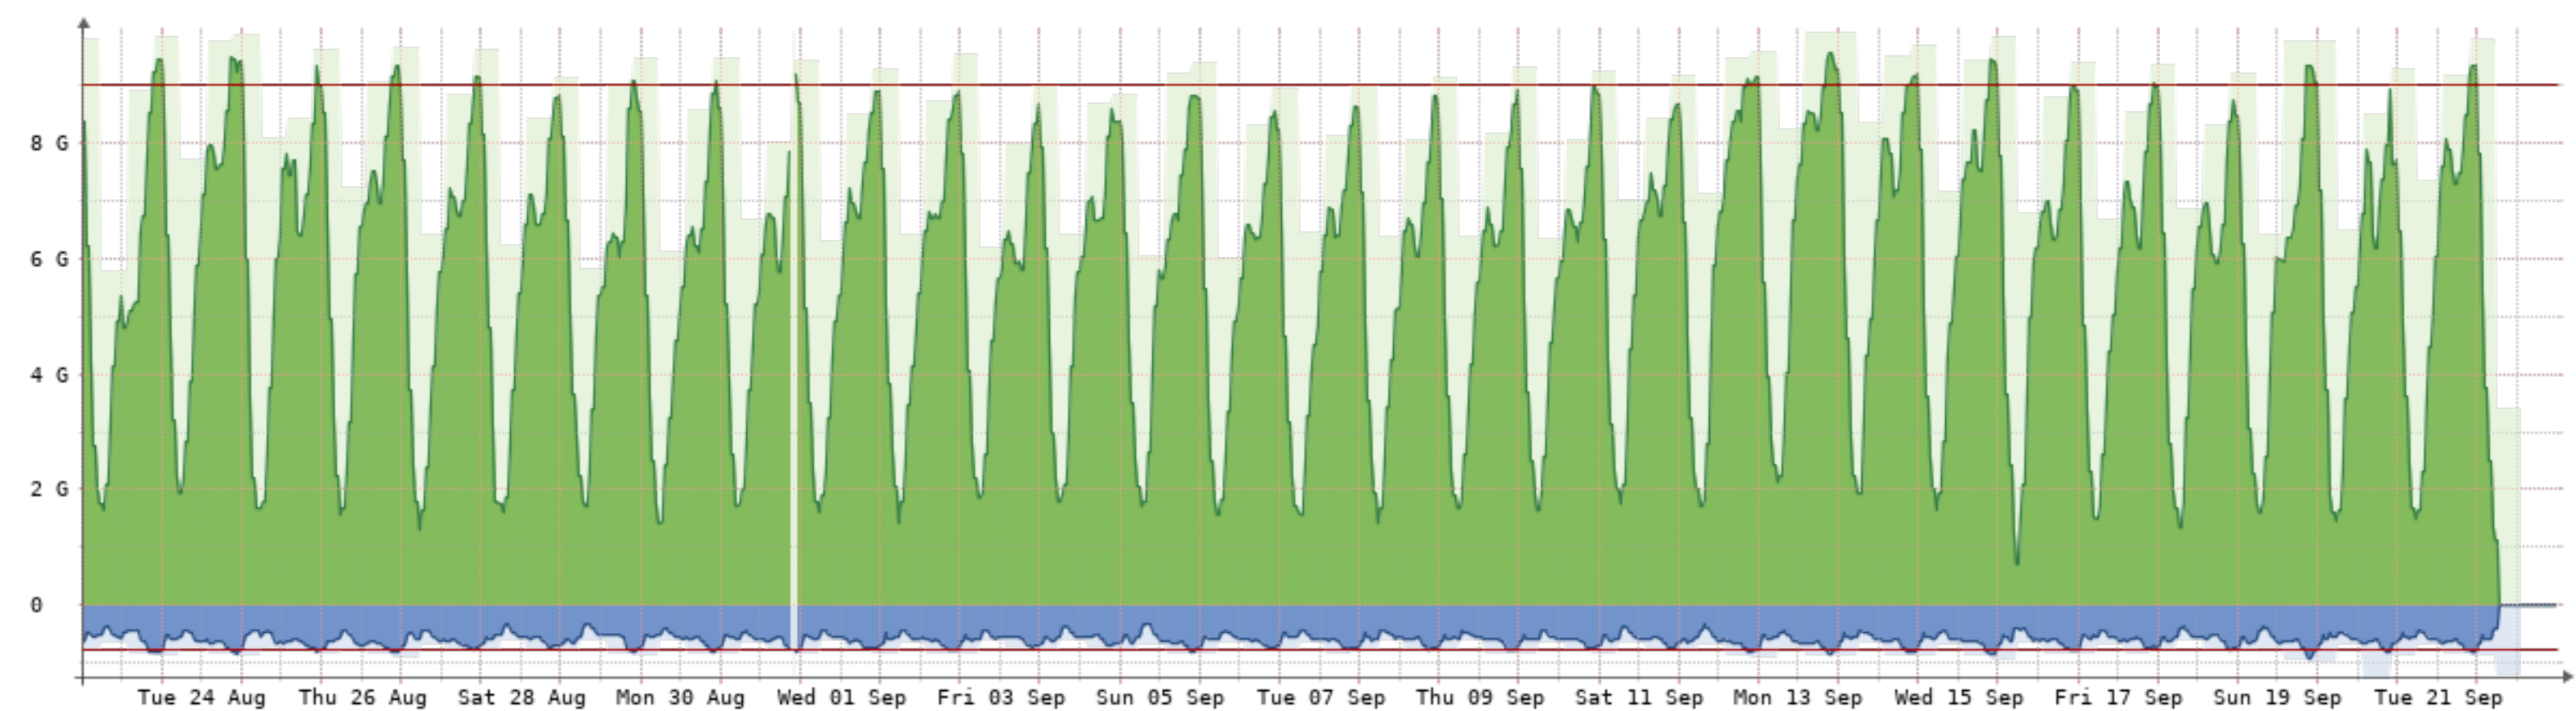

Bits/s	Last	Avg	Max	95th
In	0.00	5.53G	9.88G	9.00G
Out	0.00	577.46M	1.25G	773.34M
Total	2.04P	(In 1.85P Out 193.07T)		

2021-8-23 - 2021-9-23 - Silica-N2N:NQN-a-RCN[10GB-3]