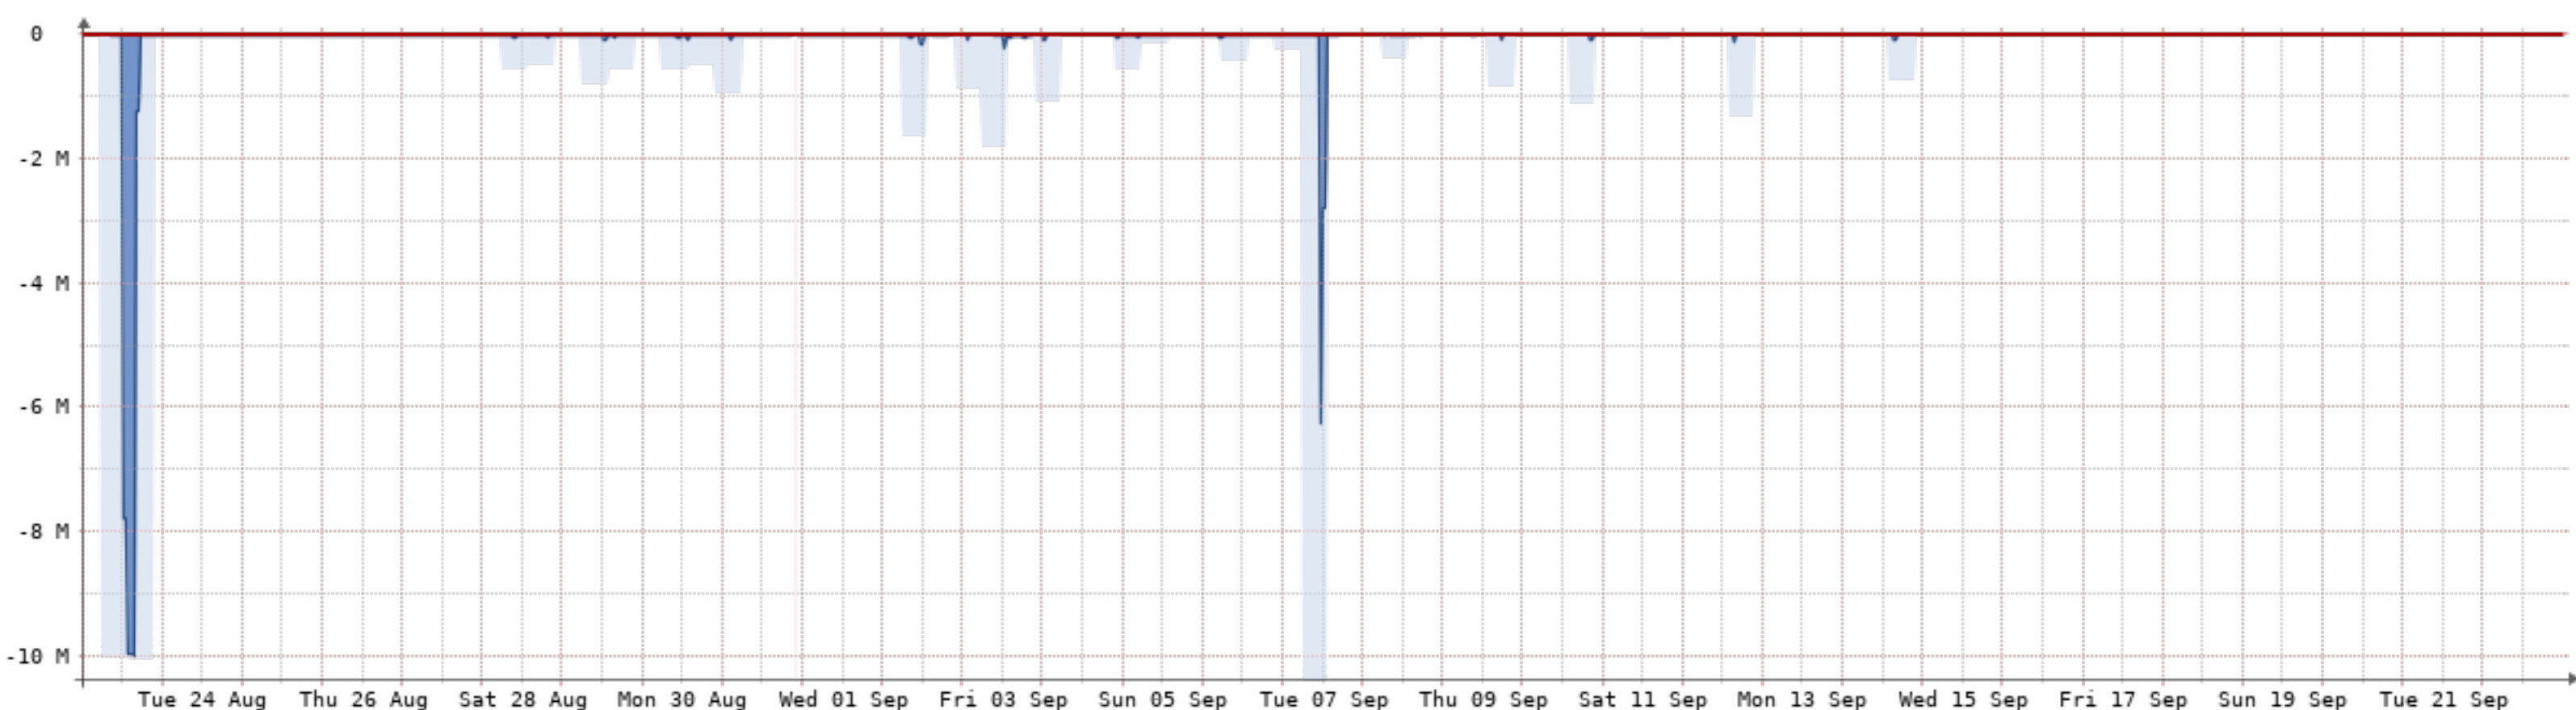

Bits/s	Last	Avg	Max	95th
In	235.25	235.34	270.69	237.68
Out	5.53k	83.54k	10.38M	46.52k
Total	28.01G	(In 78.69M Out 27.93G)		

2021-8-23 - 2021-9-23 - Copelco(NQN-CCO)[1GB]