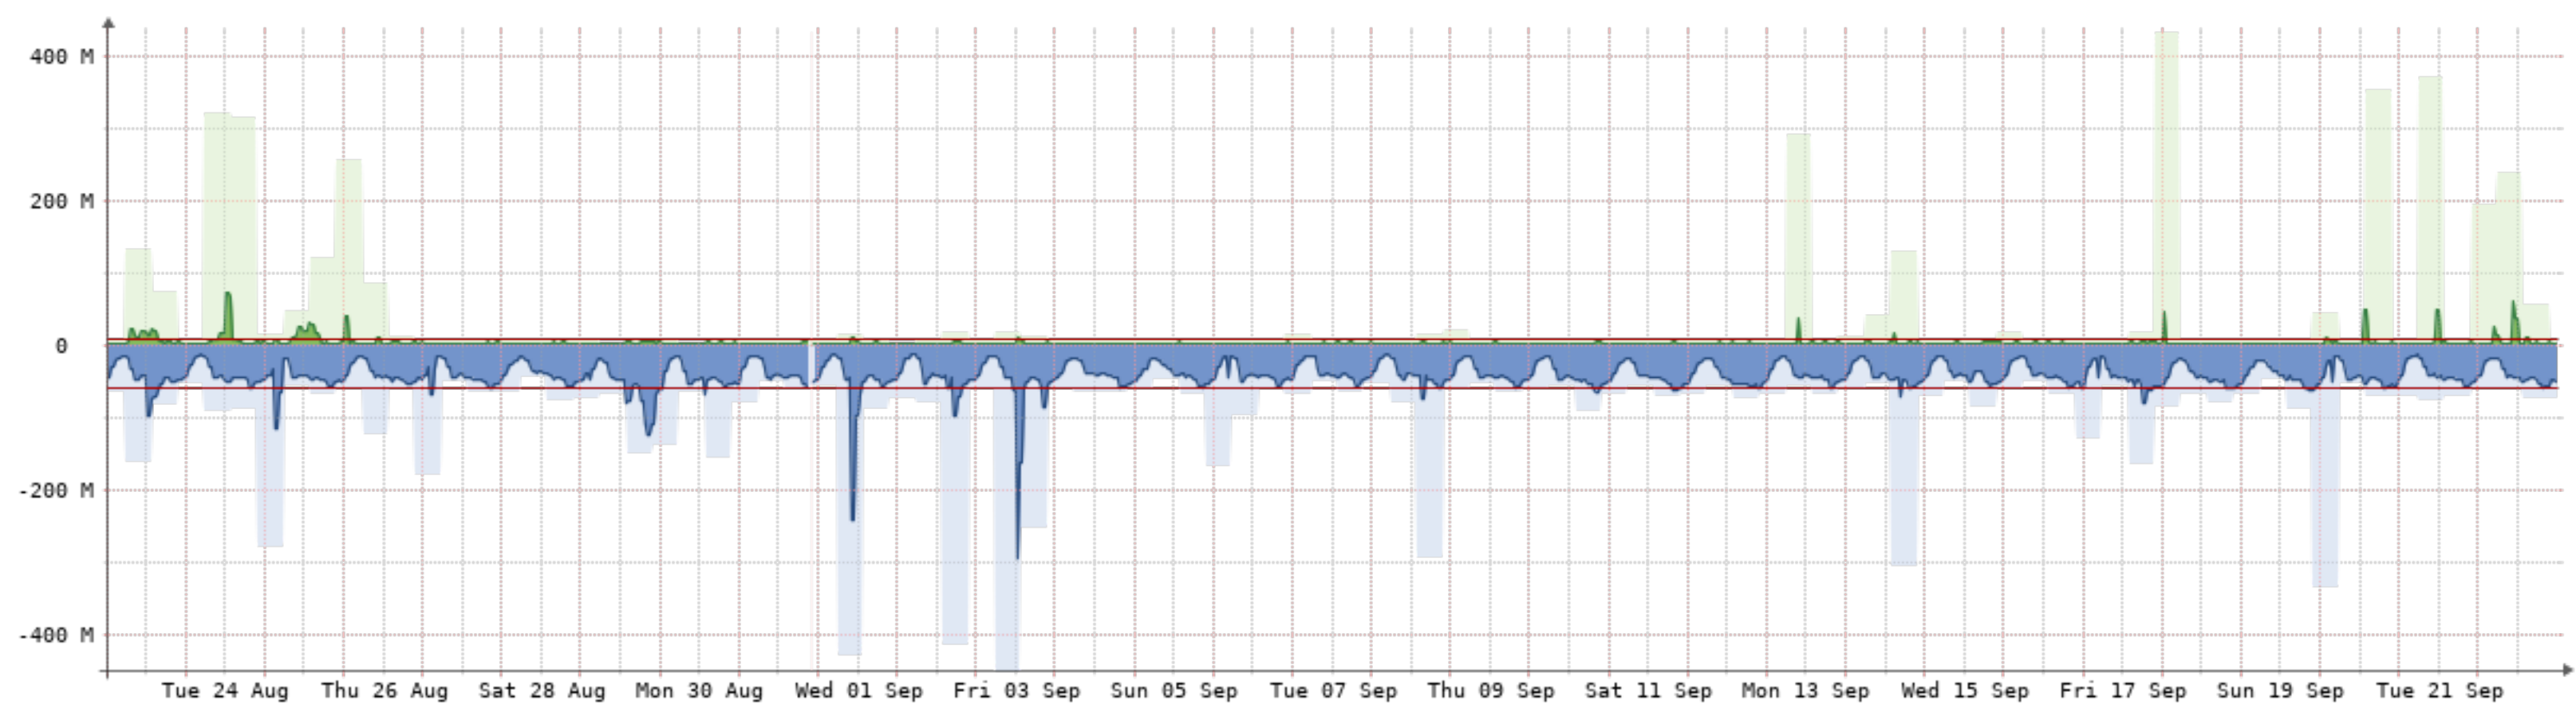

Bits/s	Last	Avg	Max	95th
In	3.57M	4.71M	431.75M	9.39M
Out	49.82M	41.68M	449.57M	59.68M
Total	15.51T	(In 1.58T Out 13.94T)		

2021-8-23 - 2021-9-23 - Internet-Silica-GGC-FNA[1Gb]