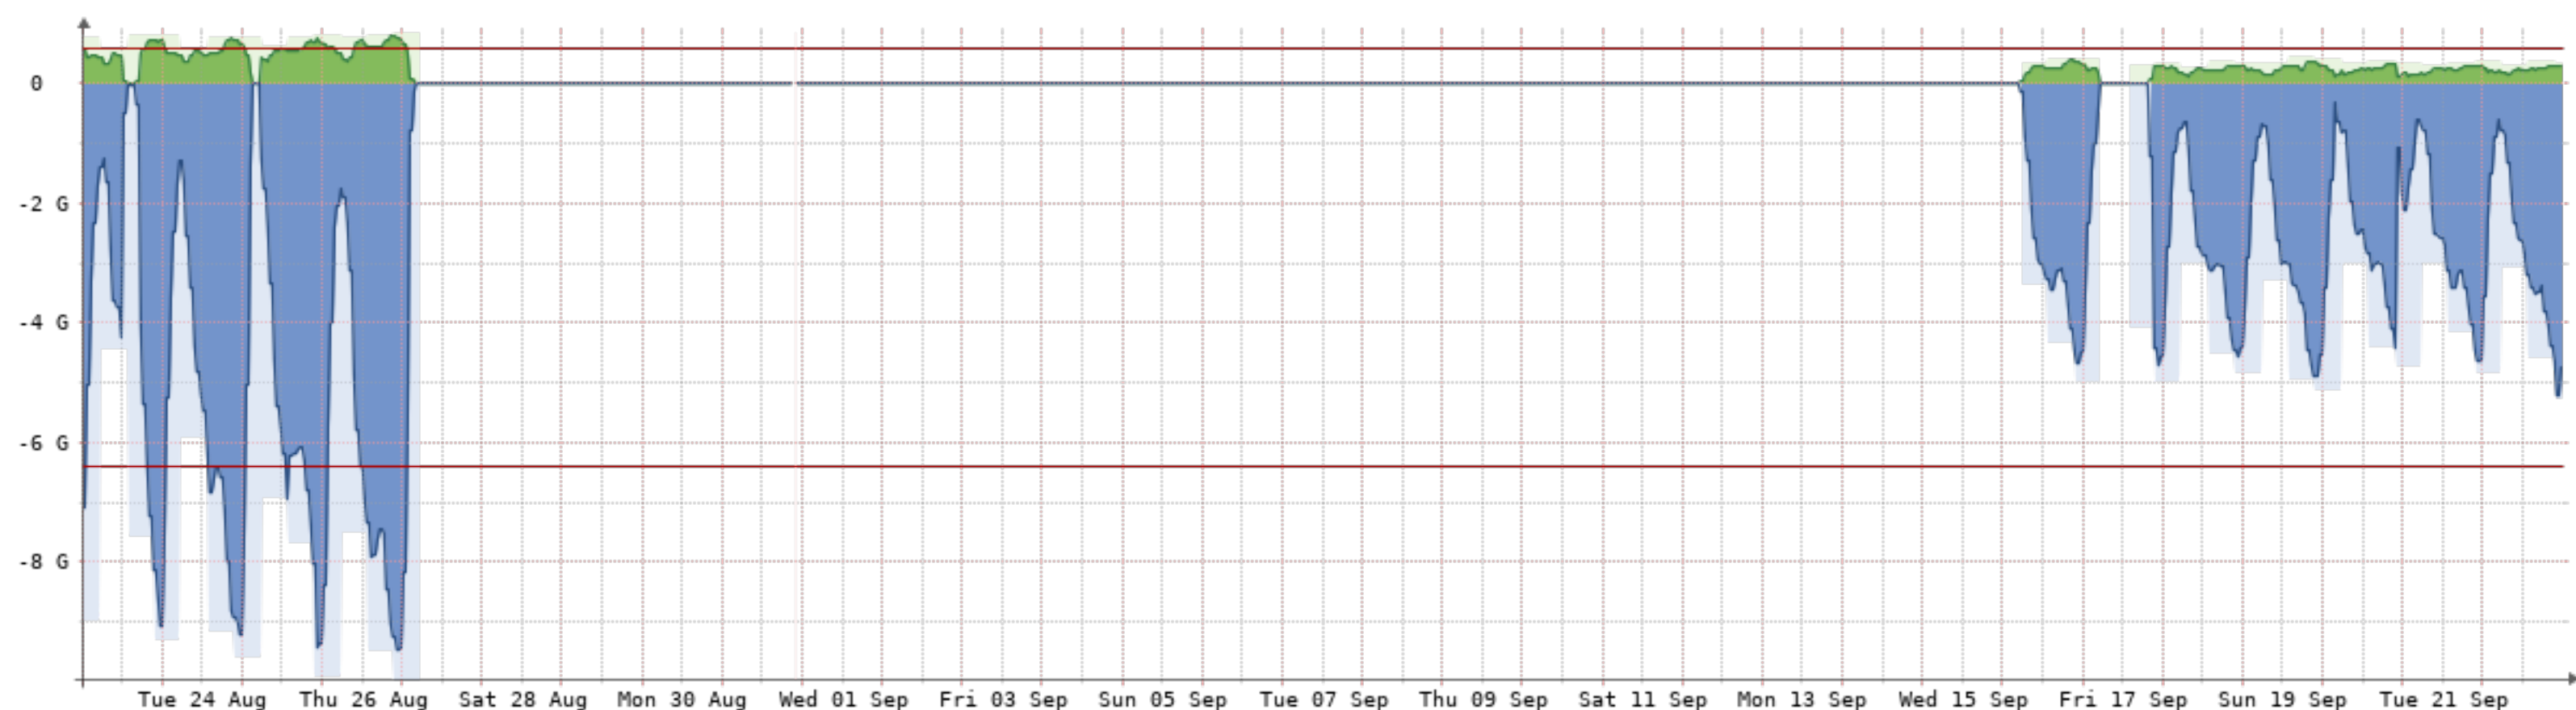

Bits/s	Last	Avg	Max	95th
In	288.29M	119.15M	839.07M	595.18M
Out	4.75G	1.22G	9.97G	6.39G
Total	449.08T	(In 39.84T	Out 409.24T)	

2021-8-23 - 2021-9-23 - Cotesma(NQN-COT)[10GB]