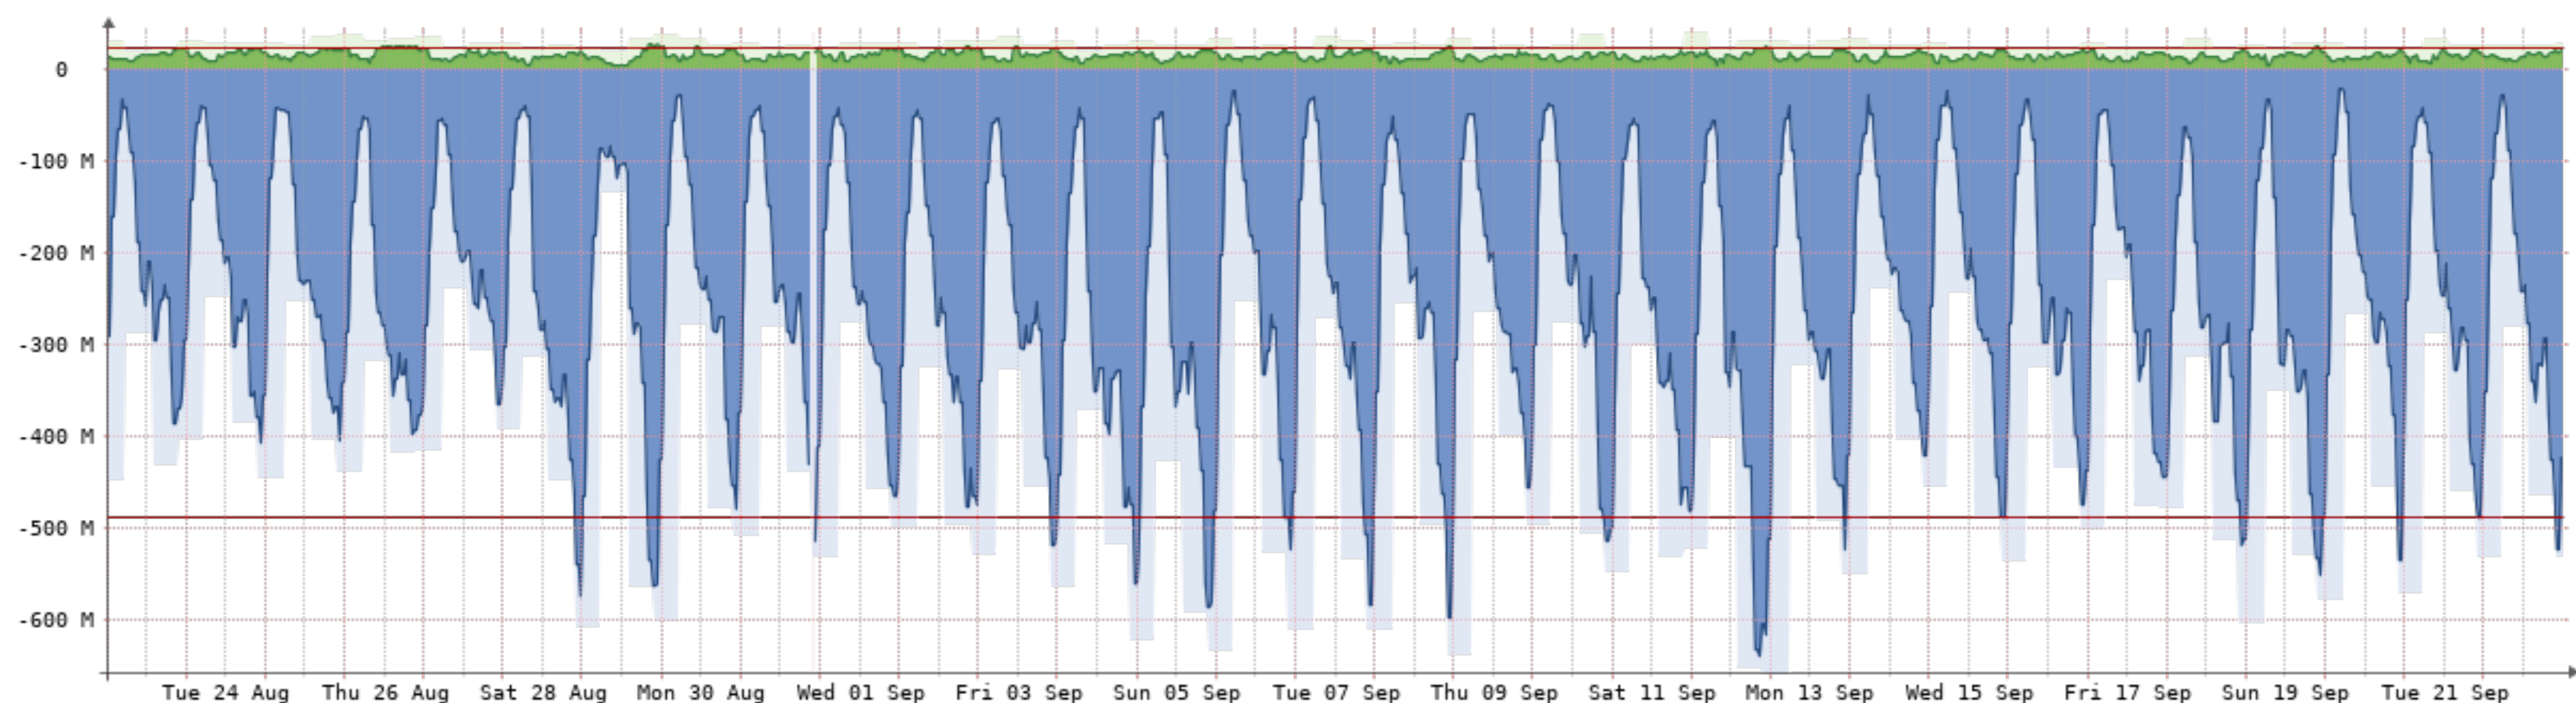

Bits/s	Last	Avg	Max	95th
In	20.73M	14.76M	38.86M	22.13M
Out	423.14M	252.44M	656.86M	488.55M
Total	89.34T	(In 4.94T Out 84.40T)		

2021-8-23 - 2021-9-23 - Siete-Capas(NQN-SCS)[1GB]