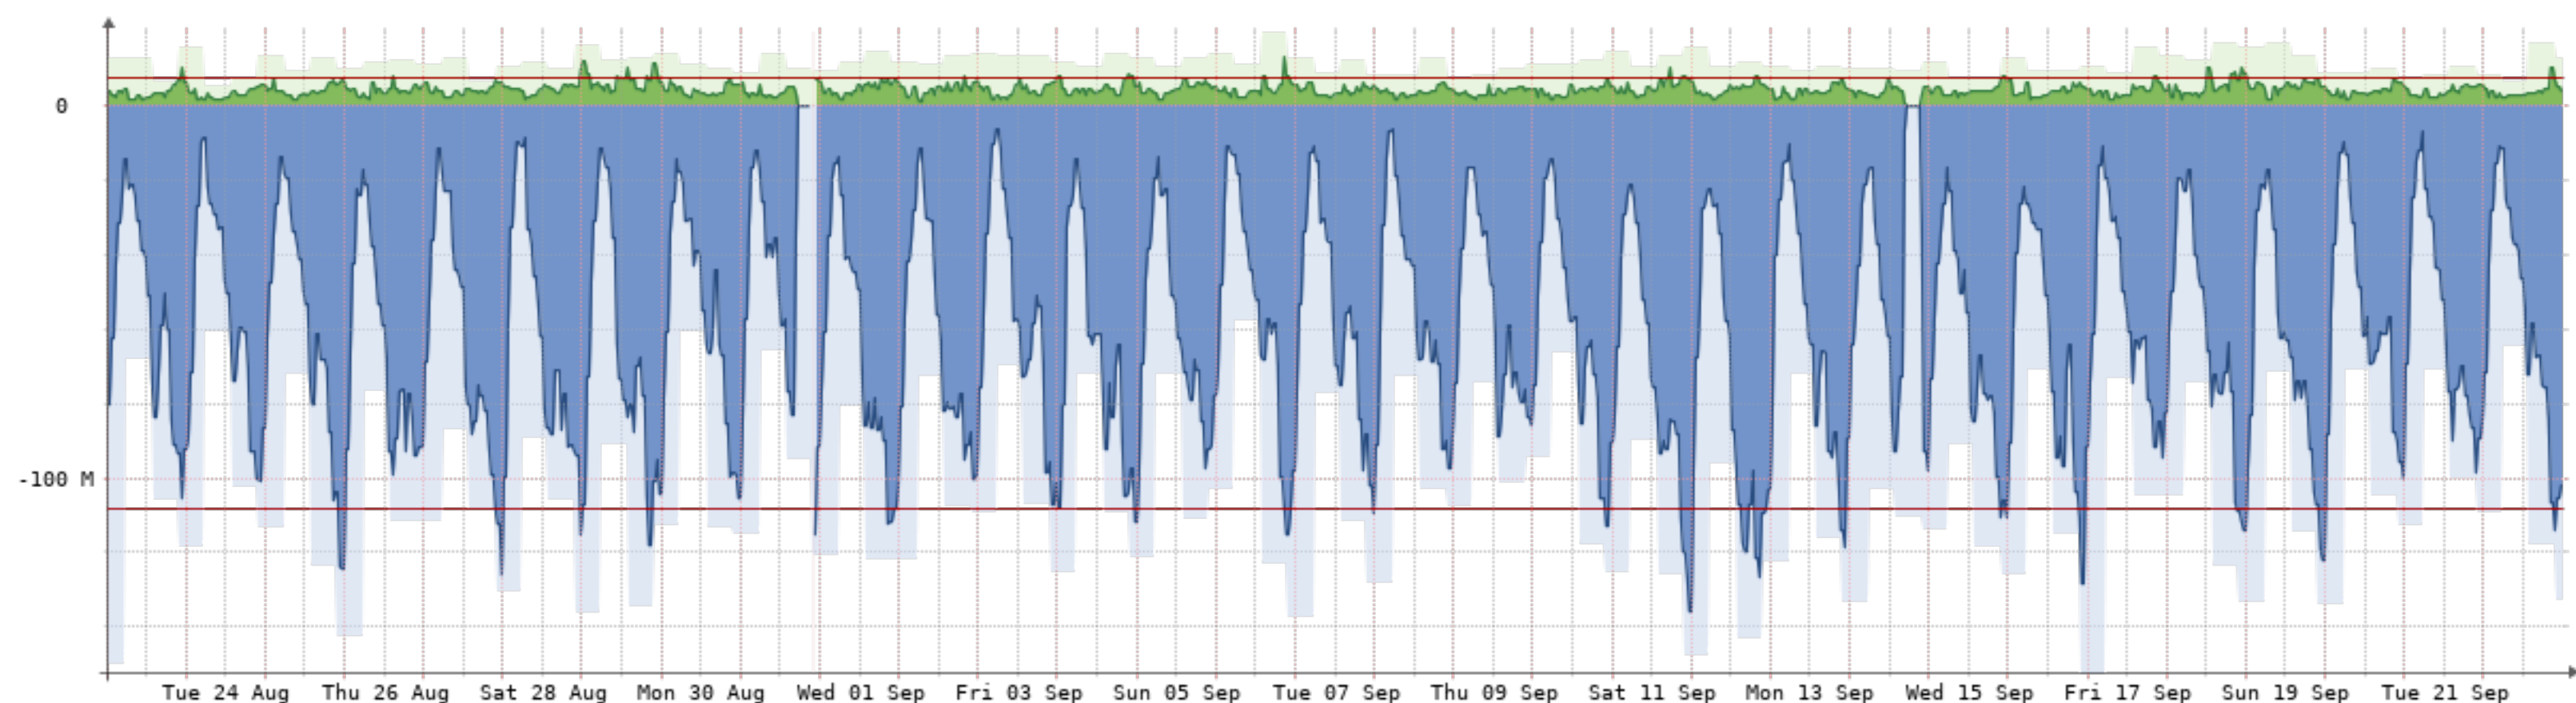

Bits/s	Last	Avg	Max	95th
In	4.00M	4.12M	19.28M	7.15M
Out	101.84M	60.03M	152.34M	108.24M
Total	21.45T	(In 1.38T Out 20.07T)		

2021-8-23 - 2021-9-23 - Nardanone-{NQN-PFN}[1GB]