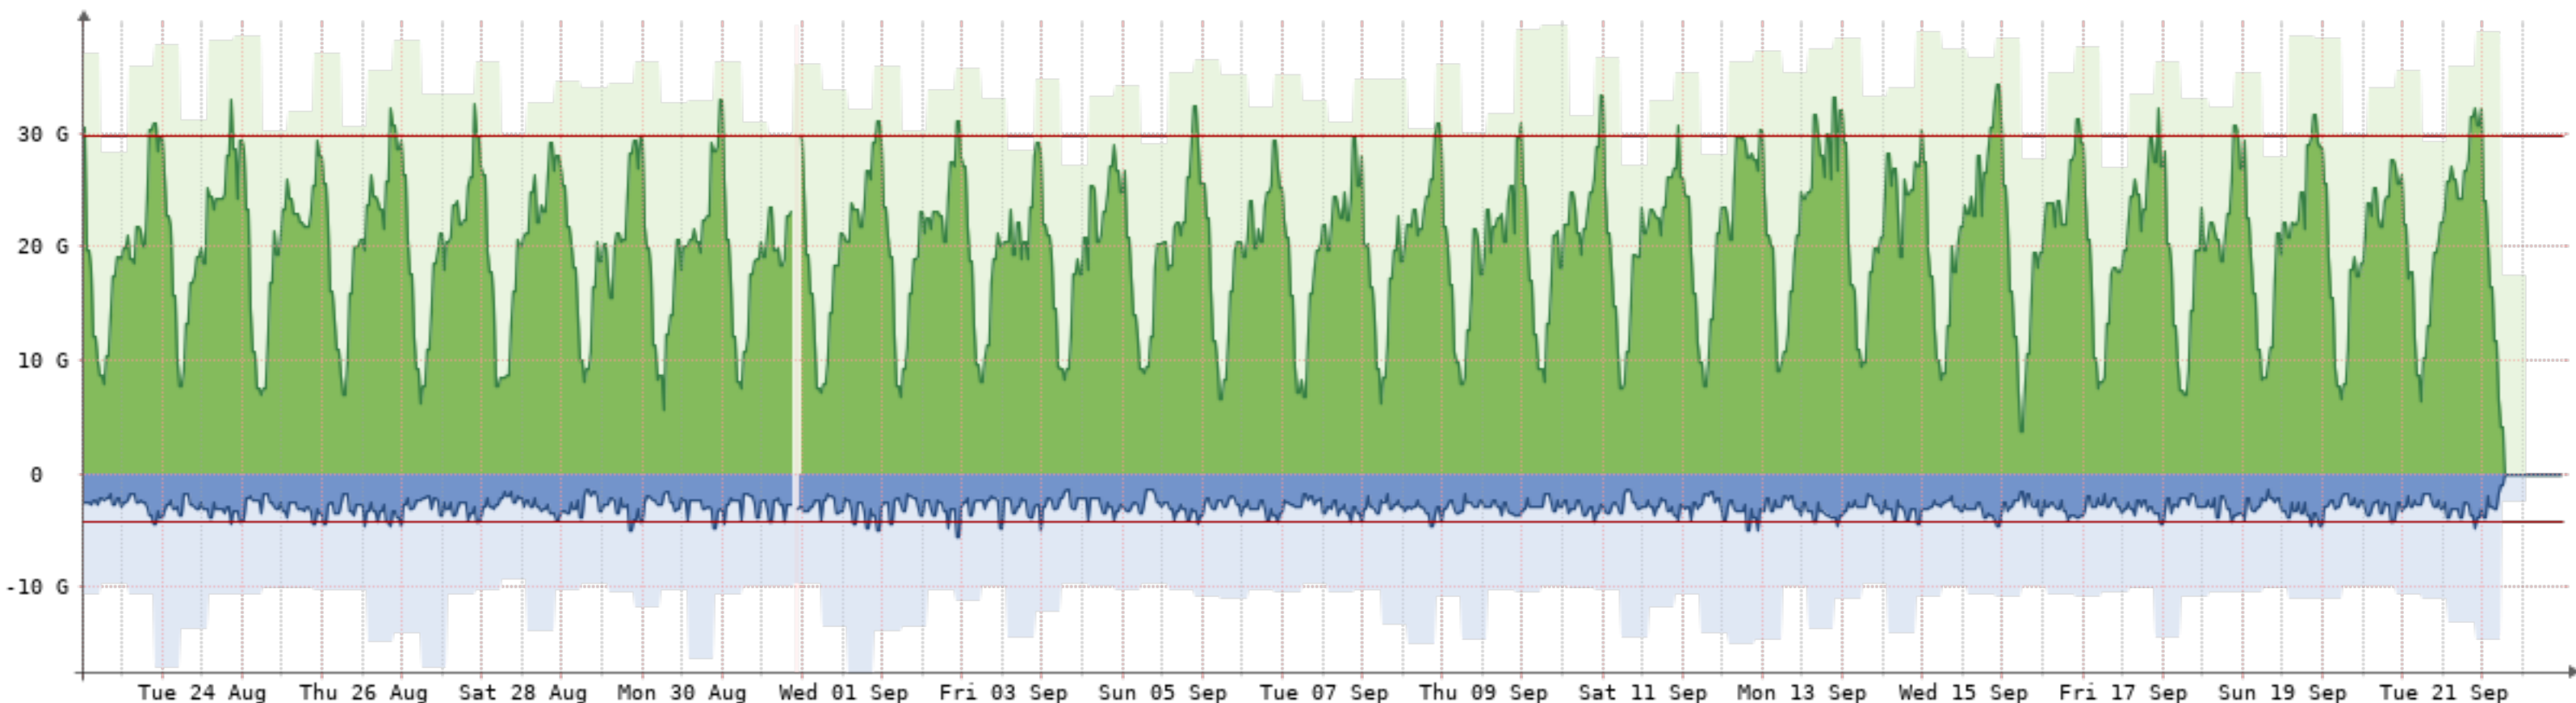

Bits/s	Last	Avg	Max	95th
In	0.00	19.62G	39.41G	29.69G
Out	0.00	2.82G	17.50G	4.18G
Total	7.50P	(In 6.55P Out 944.06T)		

2021-8-23 - 2021-9-23 - Silica-N2N:NQN-a-RCN[40GB]