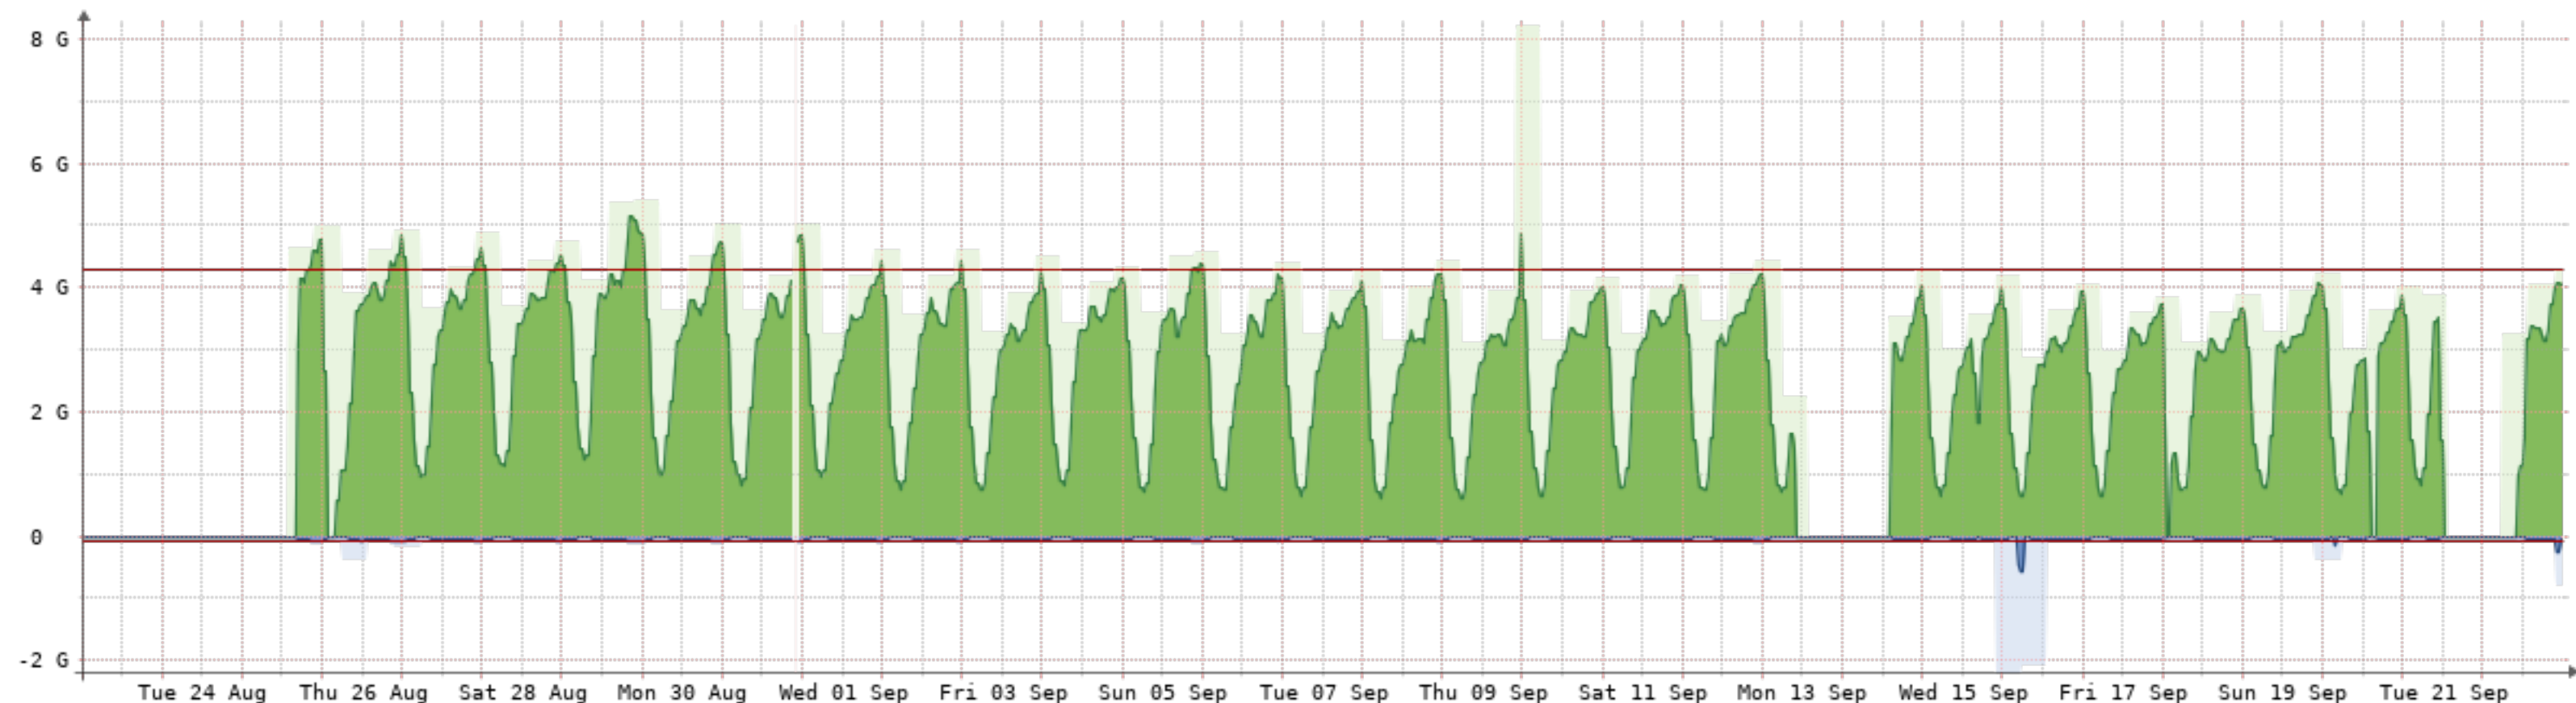

Bits/s	Last	Avg	Max	95th
In	4.04G	2.37G	8.21G	4.27G
Out	67.61M	40.26M	2.20G	69.54M
Total	806.72T	(In 793.26T	Out 13.46T)	

2021-8-23 - 2021-9-23 - Davitel-N2N:NQN-a-RCN[10GB]