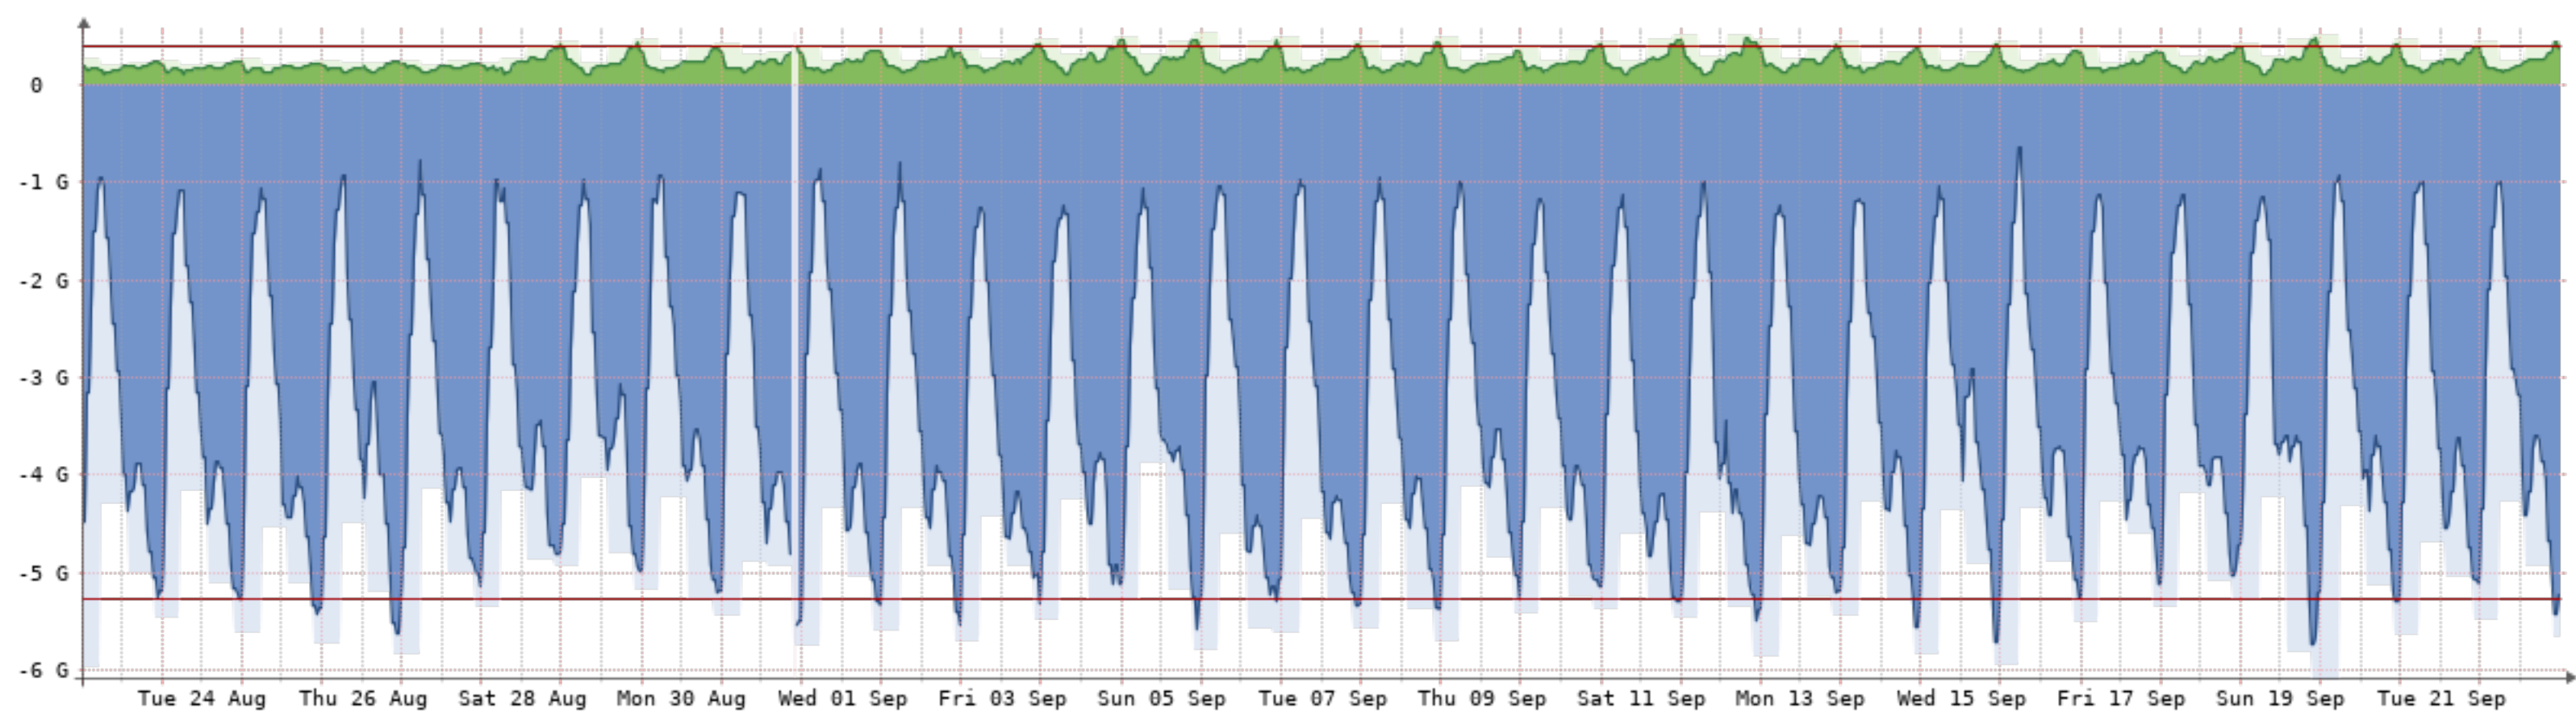

Bits/s	Last	Avg	Max	95th
In	360.87M	227.44M	520.49M	389.58M
Out	5.21G	3.40G	6.08G	5.25G
Total	1.21P	(In 76.04T Out 1.14P)		

2021-8-23 - 2021-9-23 - Grupo-Equis-SA(NQN-QUI)[10G]