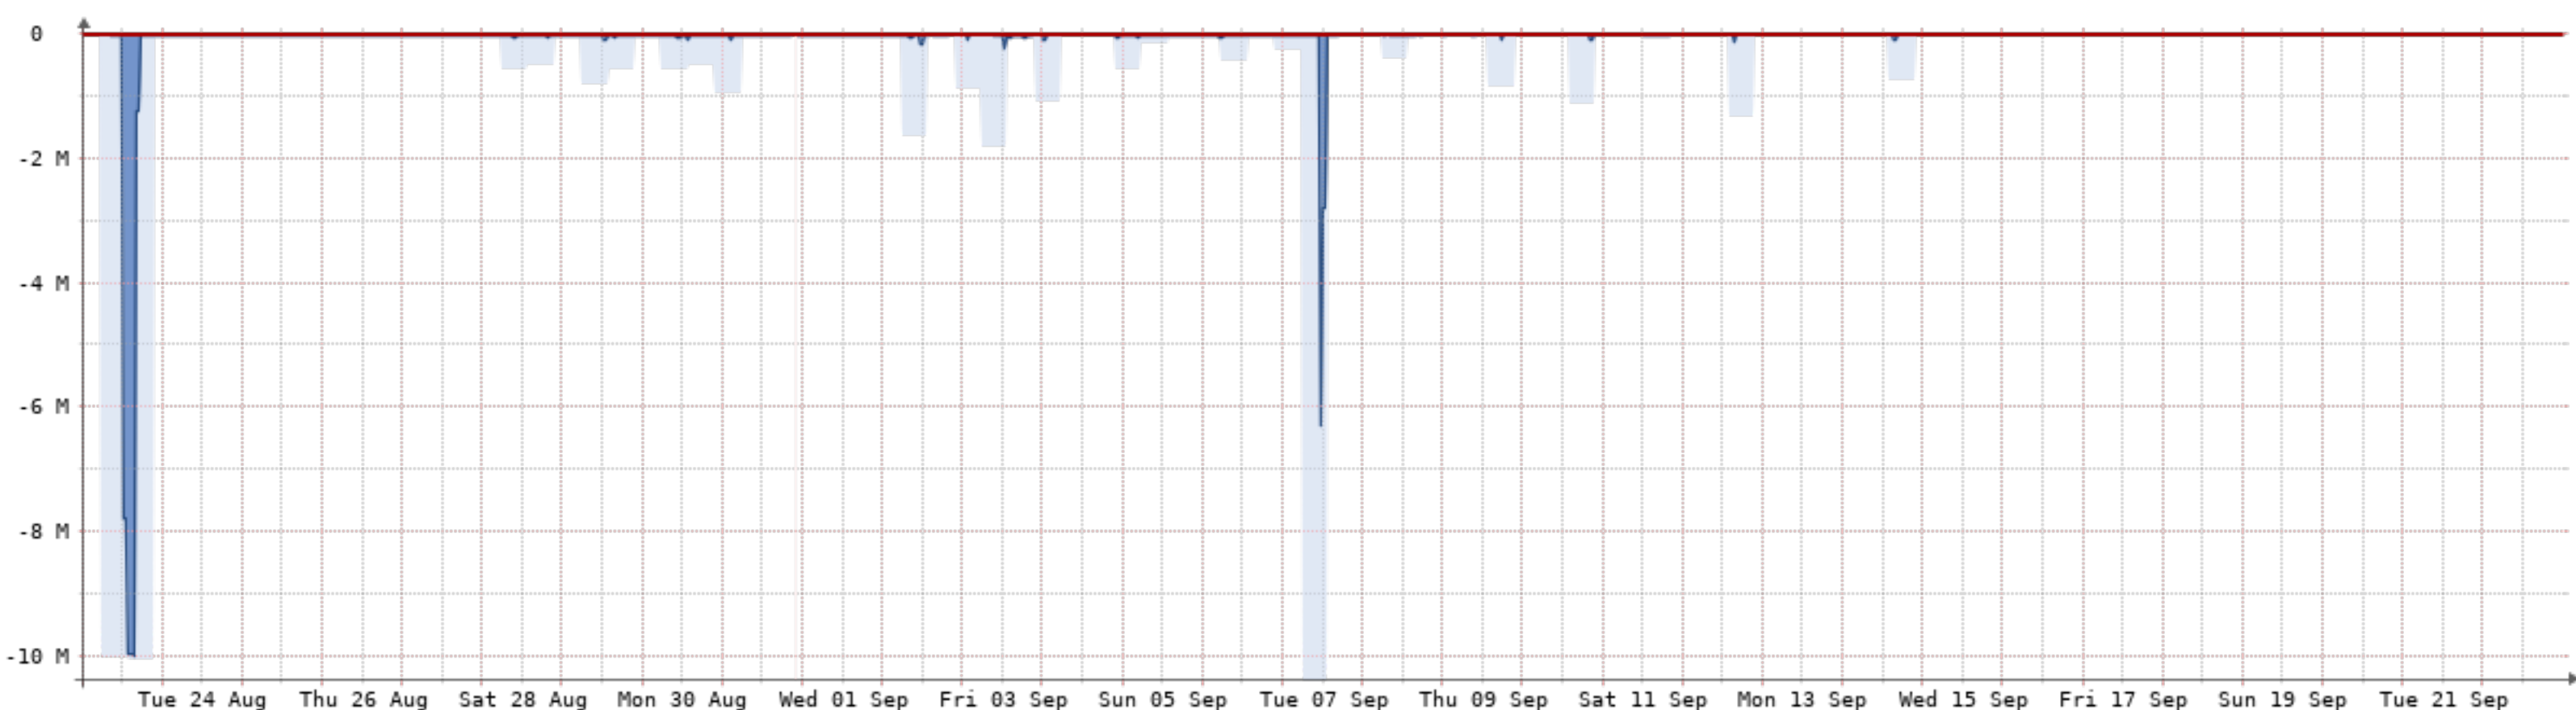

Bits/s	Last	Avg	Max	95th
In	308.64	309.34	380.60	314.02
Out	5.53k	83.57k	10.39M	46.52k
Total	28.04G	(In 103.43M Out 27.94G)		

2021-8-23 - 2021-9-23 - Copelco-3-(NQN-CCO)[1GB]