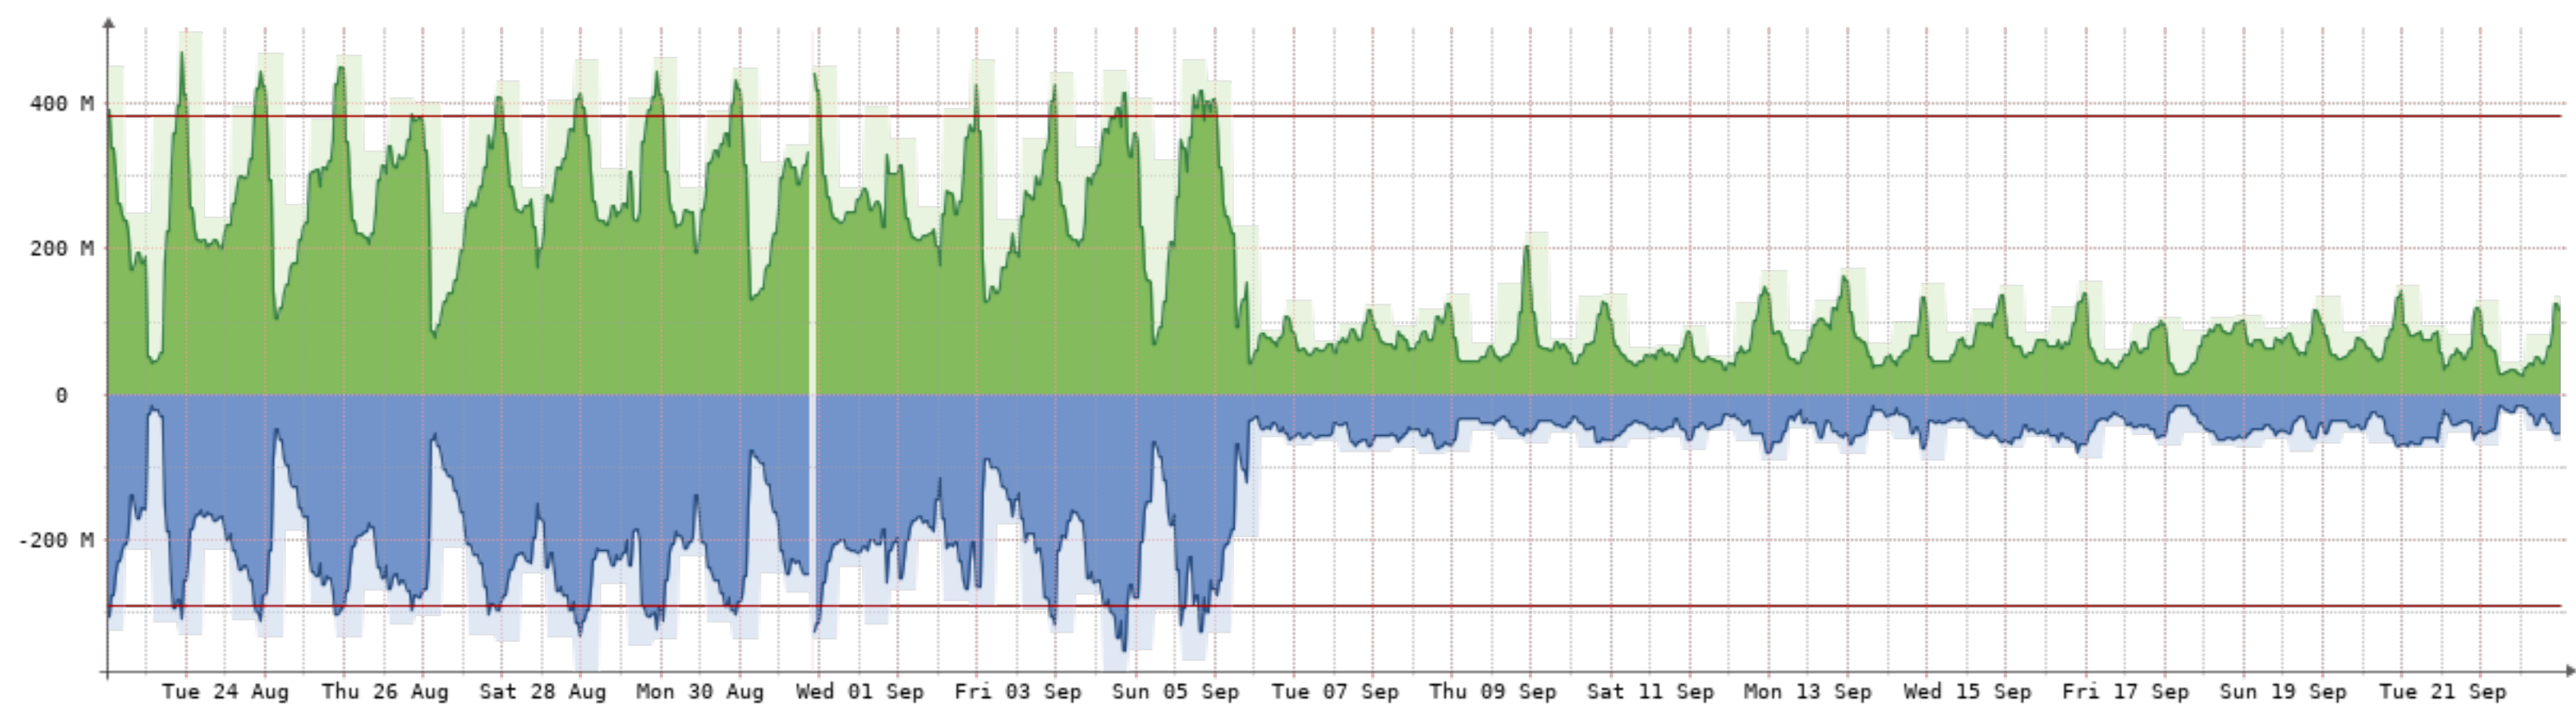

Bits/s	Last	Avg	Max	95th
In	115.95M	164.39M	496.84M	382.22M
Out	53.39M	123.22M	381.56M	290.87M
Total	96.16T	(In 54.96T Out 41.20T)		

2021-8-23 - 2021-9-23 - Cabase-TV[1Gb]