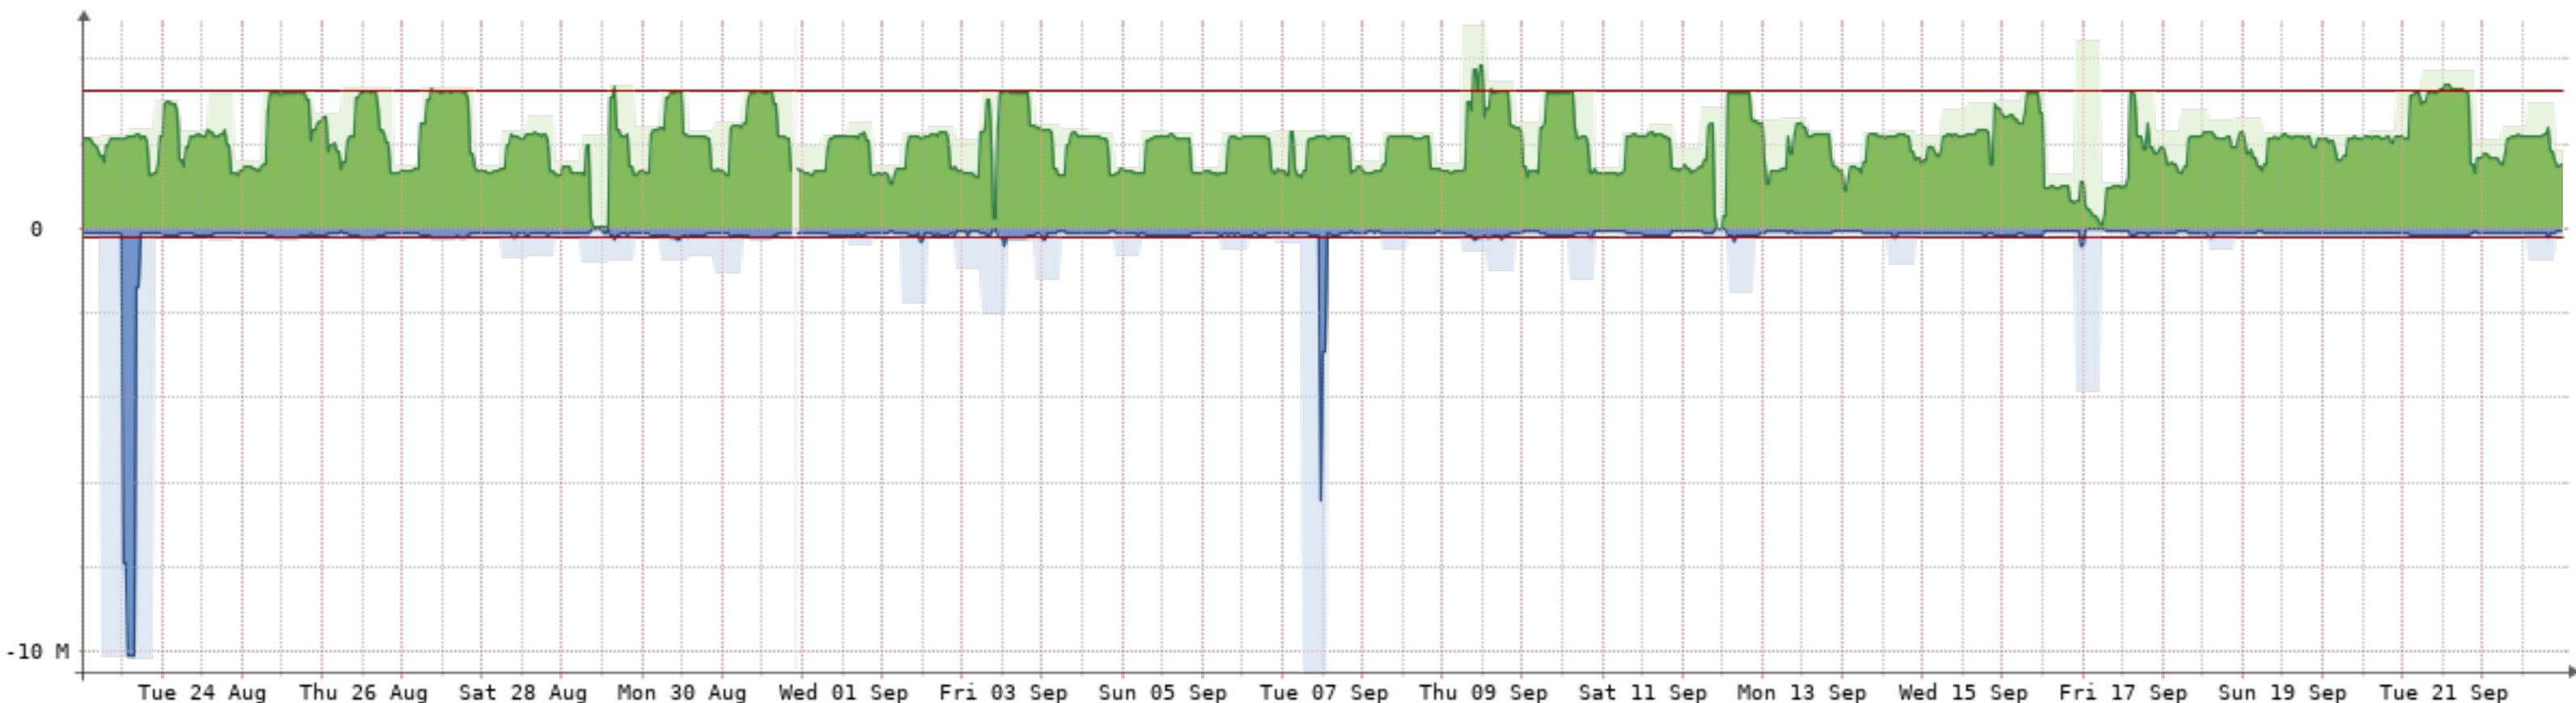

Bits/s	Last	Avg	Max	95th
In	1.54M	2.03M	4.78M	3.23M
Out	81.74k	186.85k	10.49M	193.46k
Total	739.56G	(In 677.09G	Out 62.47G)	

2021-8-23 - 2021-9-23 - Premier(NQN-PRE)[1GB]