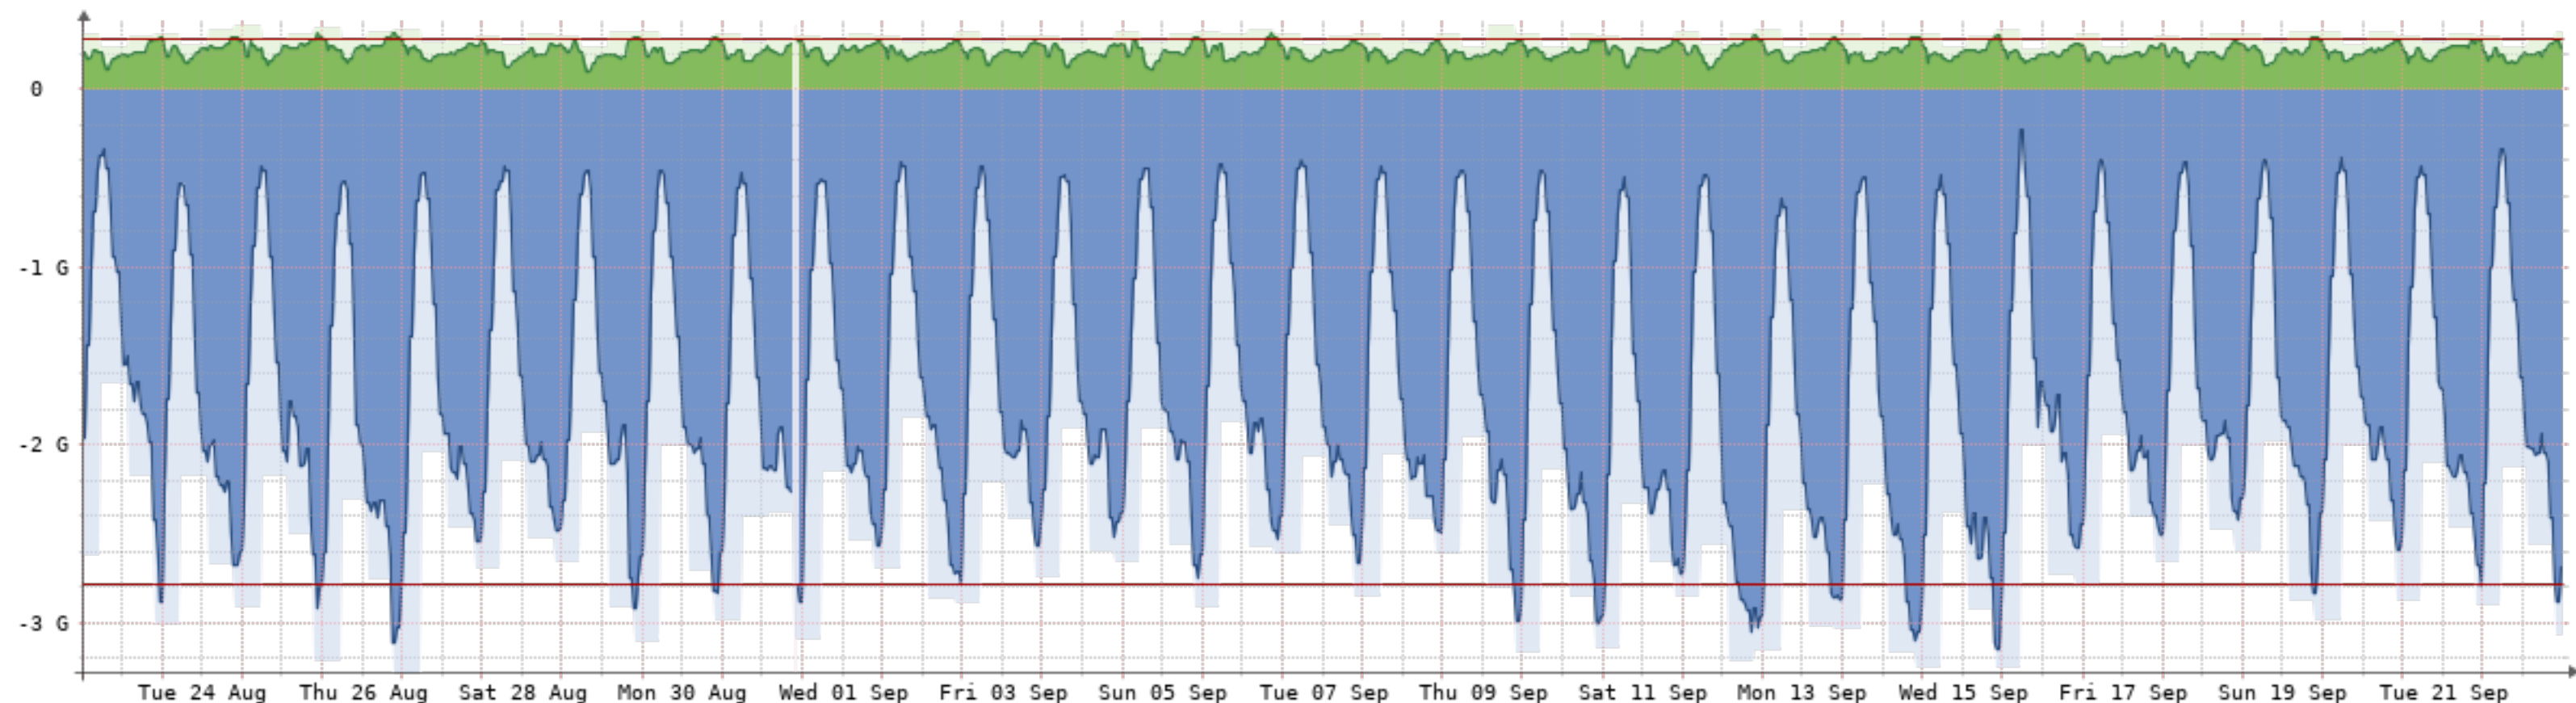

Bits/s	Last	Avg	Max	95th
In	240.88M	218.17M	357.37M	285.09M
Out	2.69G	1.71G	3.28G	2.79G
Total	645.72T	(In 72.94T	Out 572.78T)	

2021-8-23 - 2021-9-23 - Neunet(NQN-CEN)[10Gb-1]