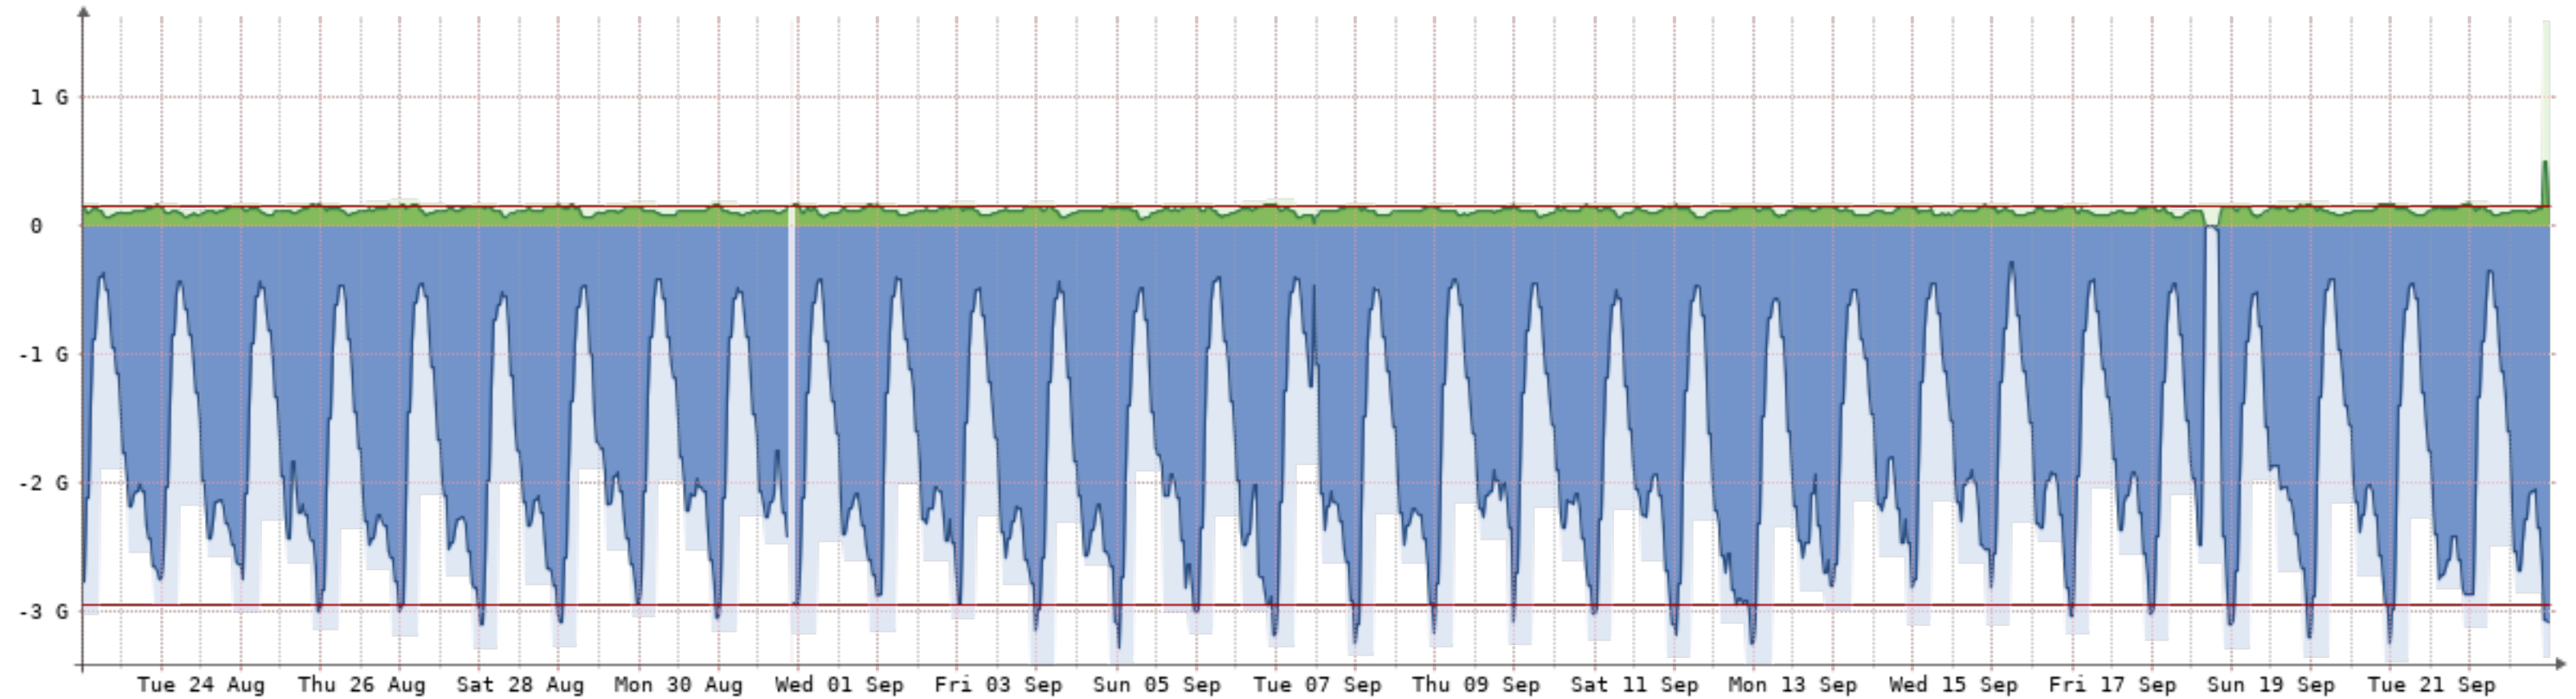

Bits/s	Last	Avg	Max	95th
In	149.08M	122.43M	1.59G	161.91M
Out	3.09G	1.78G	3.42G	2.95G
Total	635.90T	(In 40.93T	Out 594.96T)	

2021-8-23 - 2021-9-23 - Cotecal(NQN-CCL)[10GB]