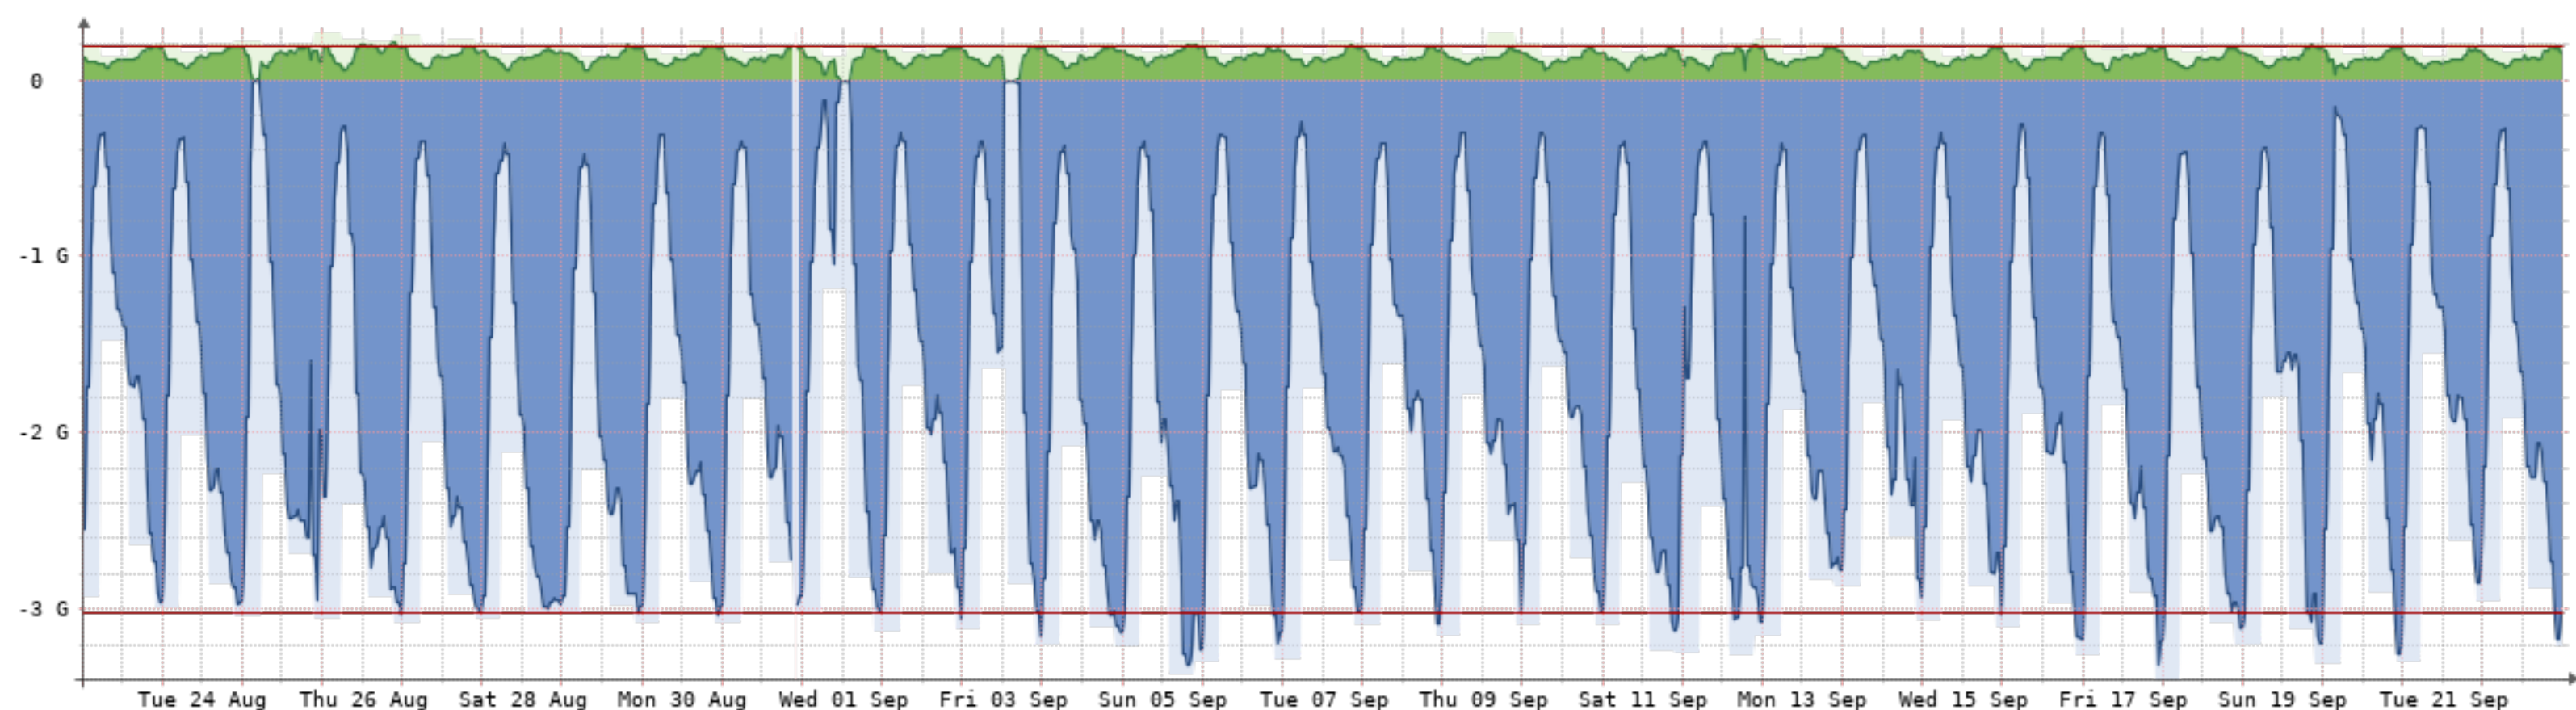

Bits/s	Last	Avg	Max	95th
In	157.24M	130.22M	263.42M	186.46M
Out	3.04G	1.74G	3.40G	3.03G
Total	624.93T	(In 43.54T	Out 581.39T)	

2021-8-23 - 2021-9-23 - La-Cordillerana[4GB]