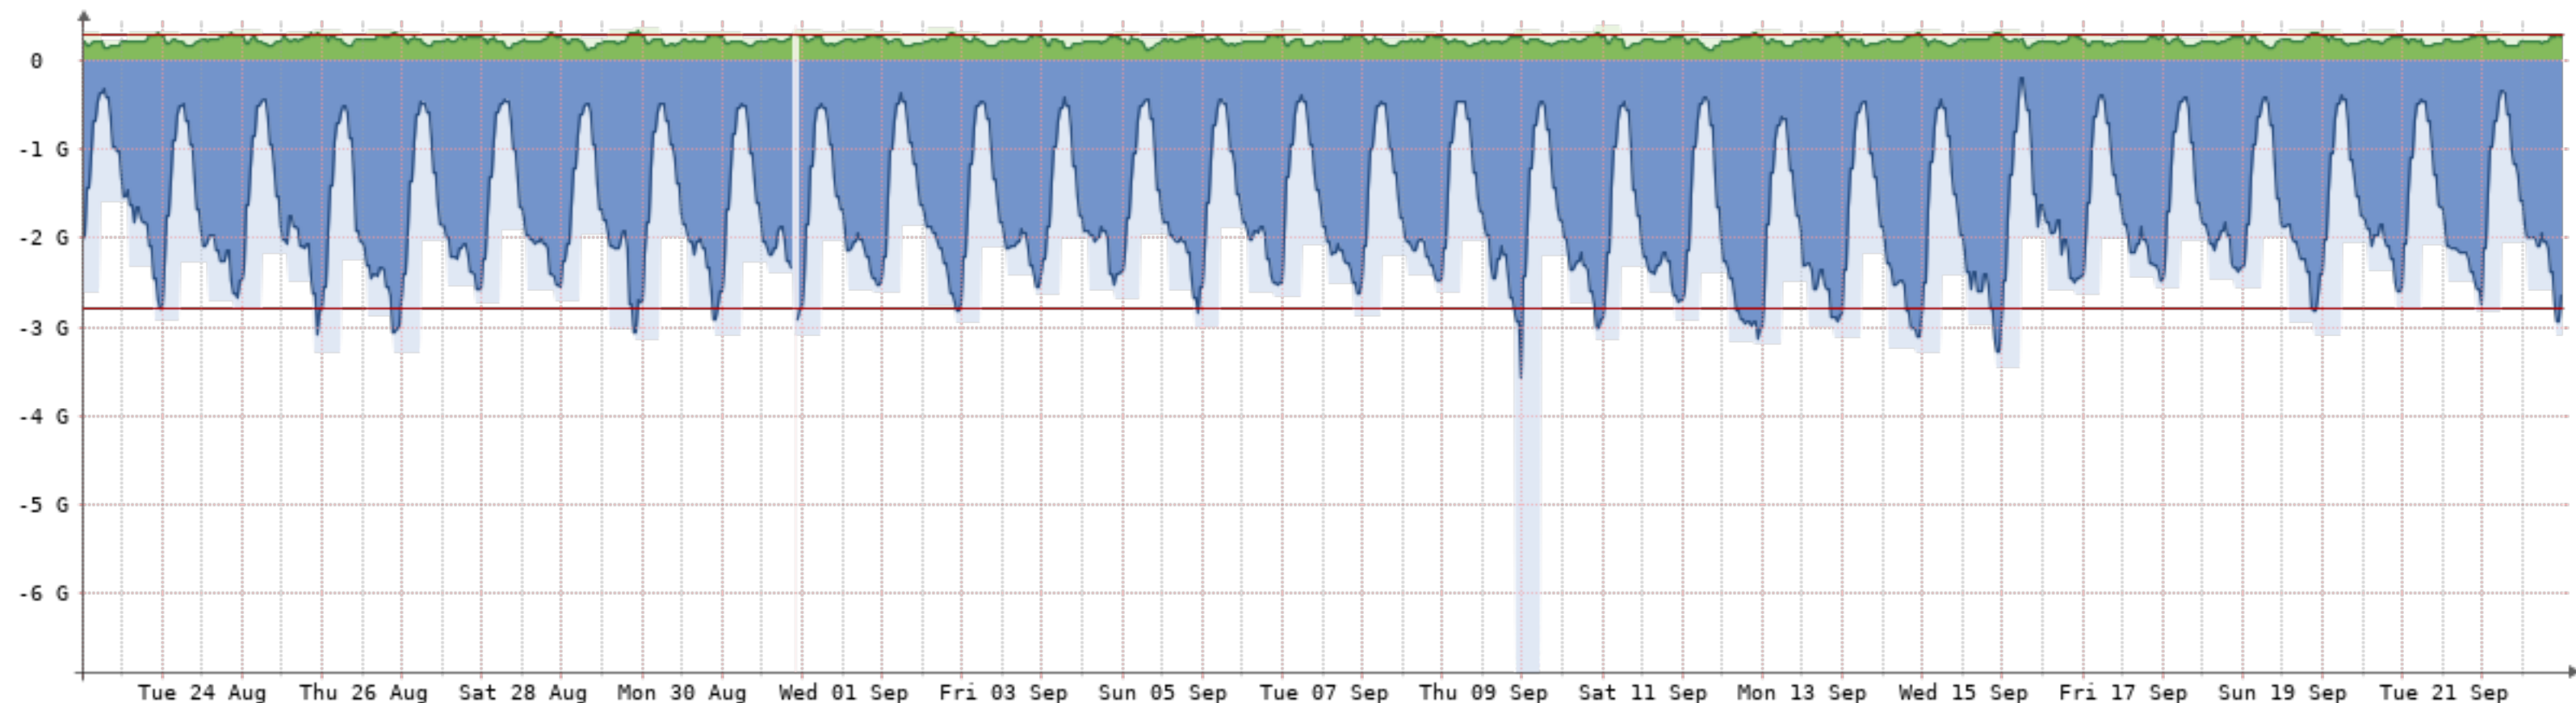

Bits/s	Last	Avg	Max	95th
In	253.83M	218.26M	377.95M	283.40M
Out	2.65G	1.72G	6.88G	2.78G
Total	646.39T	(In 72.98T	Out 573.41T)	

2021-8-23 - 2021-9-23 - Neunet(NQN-CEN)[10Gb-2]