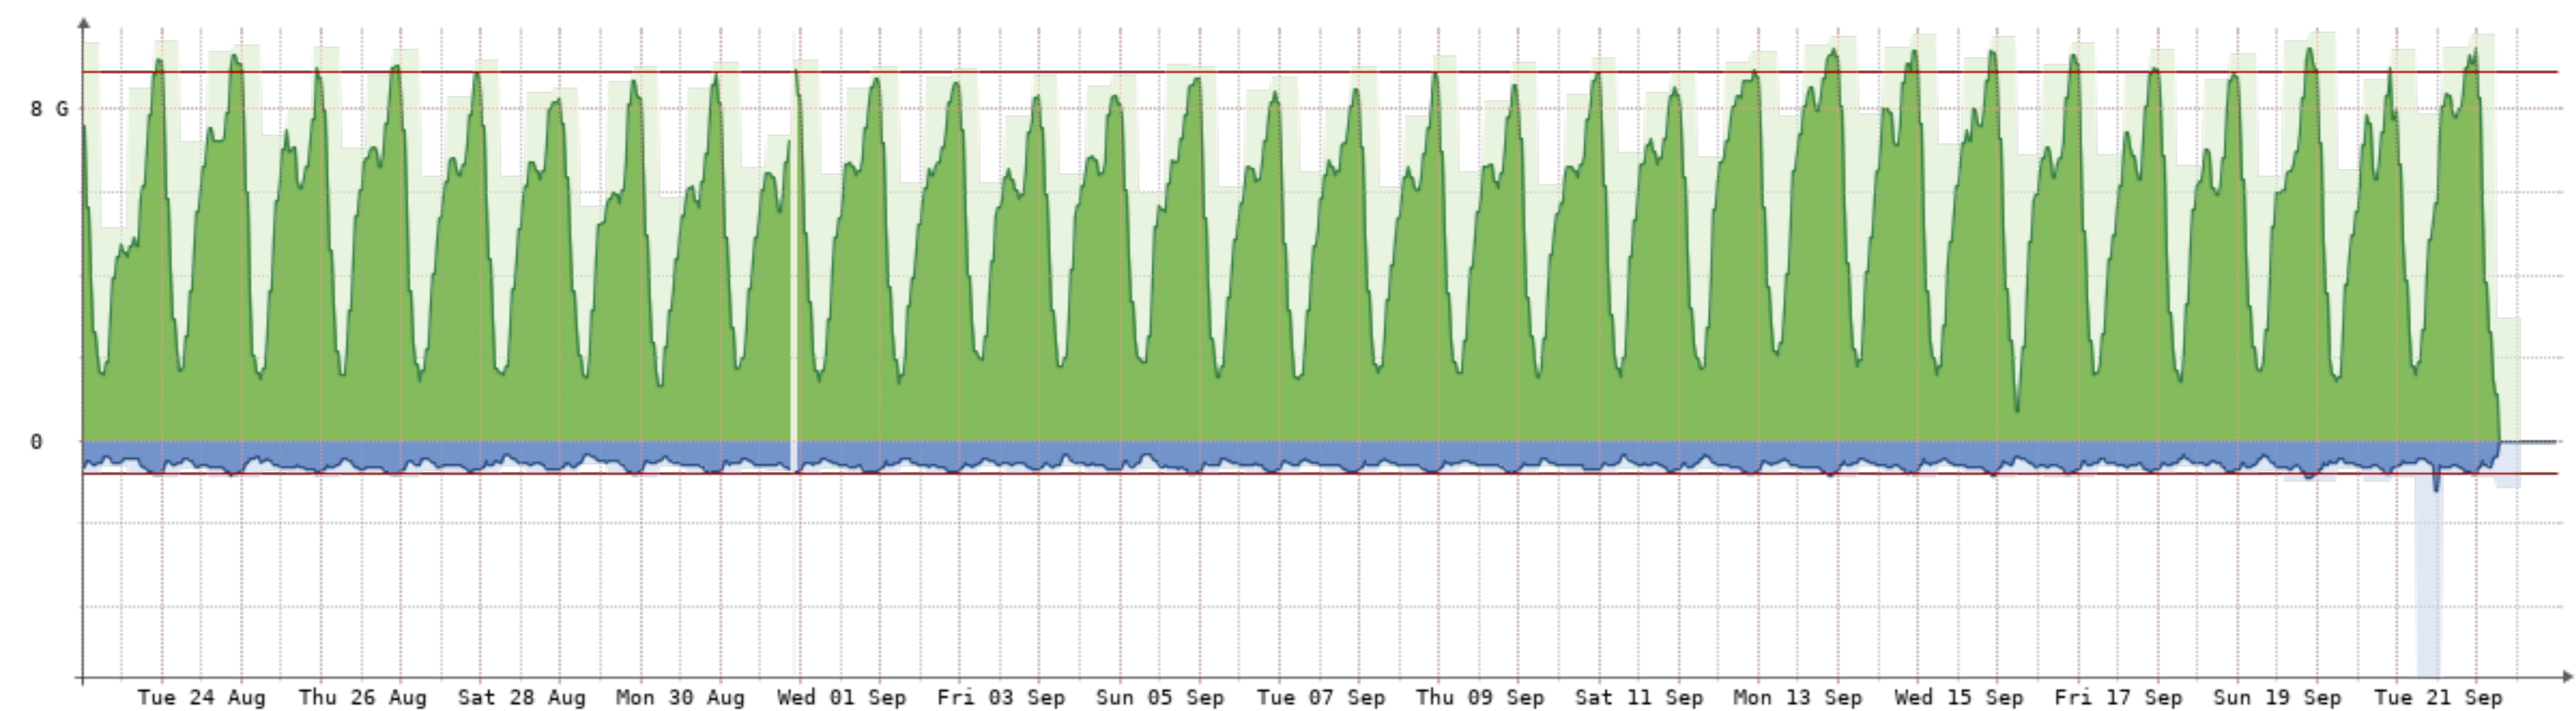

Bits/s	Last	Avg	Max	95th
In	0.00	5.43G	9.84G	8.89G
Out	0.00	579.06M	5.73G	772.71M
Total	2.01P	(In 1.81P Out 193.61T)		

2021-8-23 - 2021-9-23 - Silica-N2N:NQN-a-RCN[10GB-4]