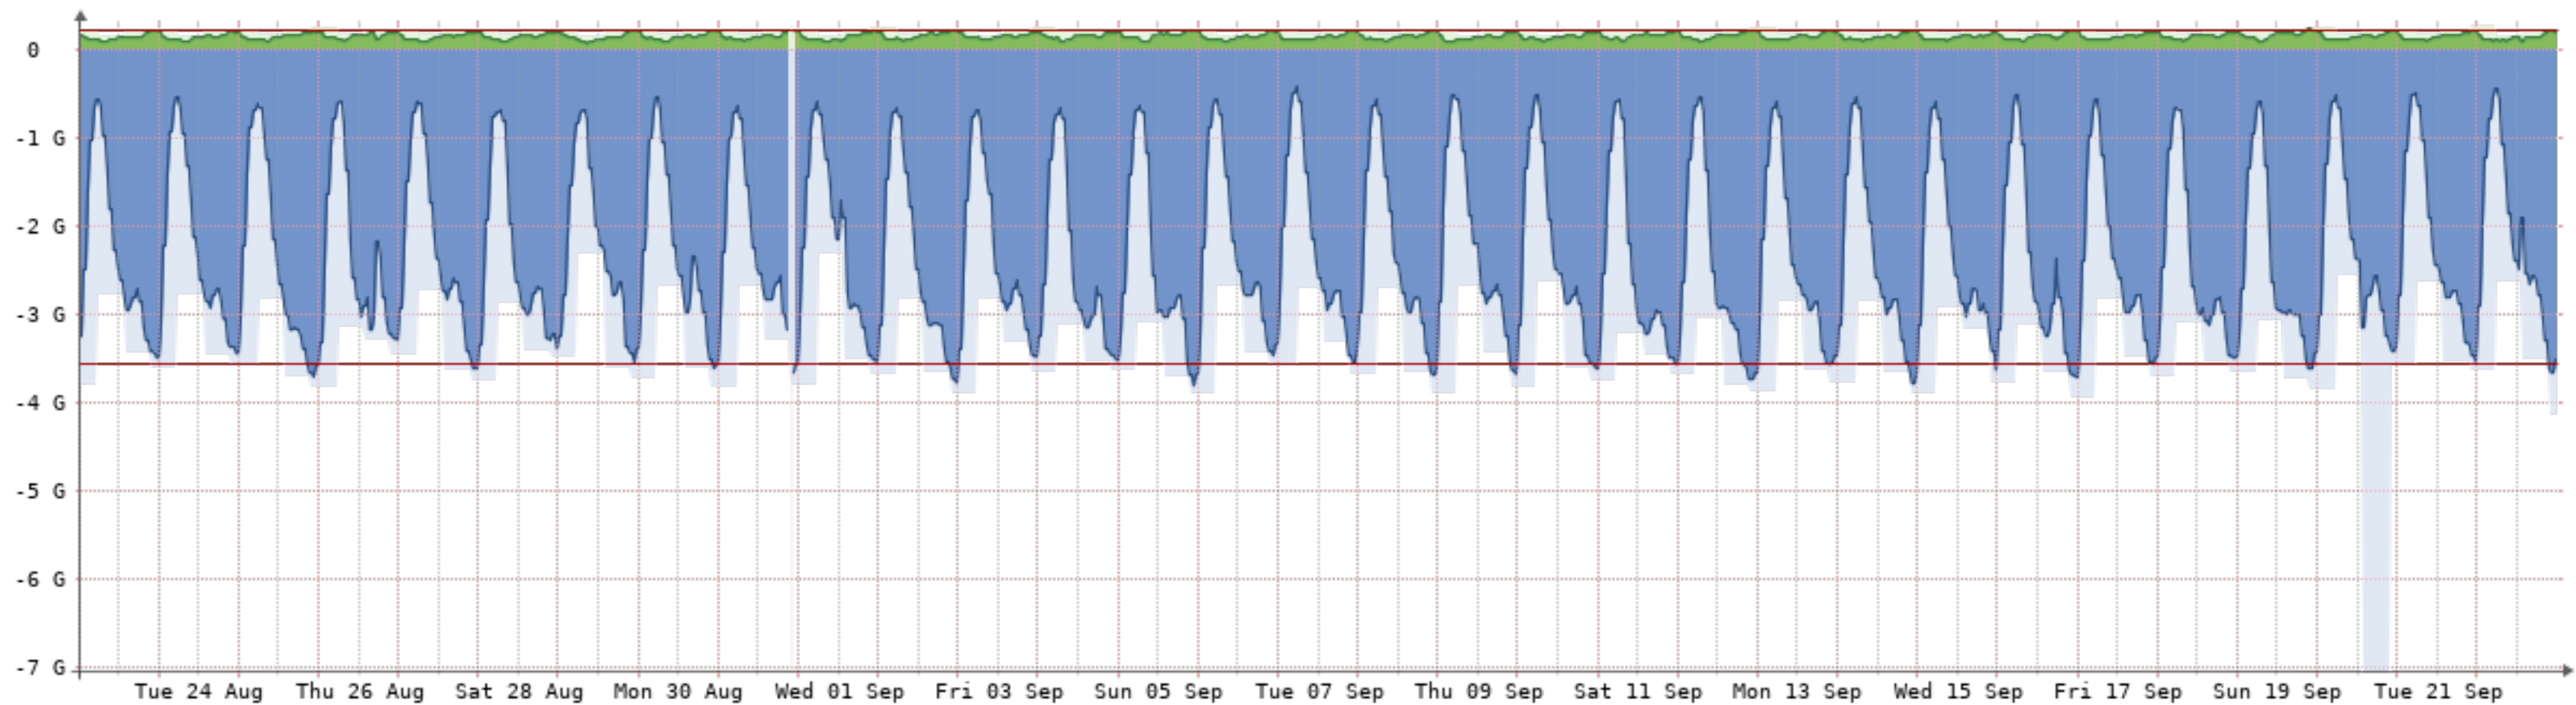

Bits/s	Last	Avg	Max	95th
In	202.05M	158.41M	271.61M	213.70M
Out	3.52G	2.33G	7.06G	3.57G
Total	830.69T	(In 52.97T	Out 777.73T)	

2021-8-23 - 2021-9-23 - Max-Internet(NQN-NMJ)[10GB]