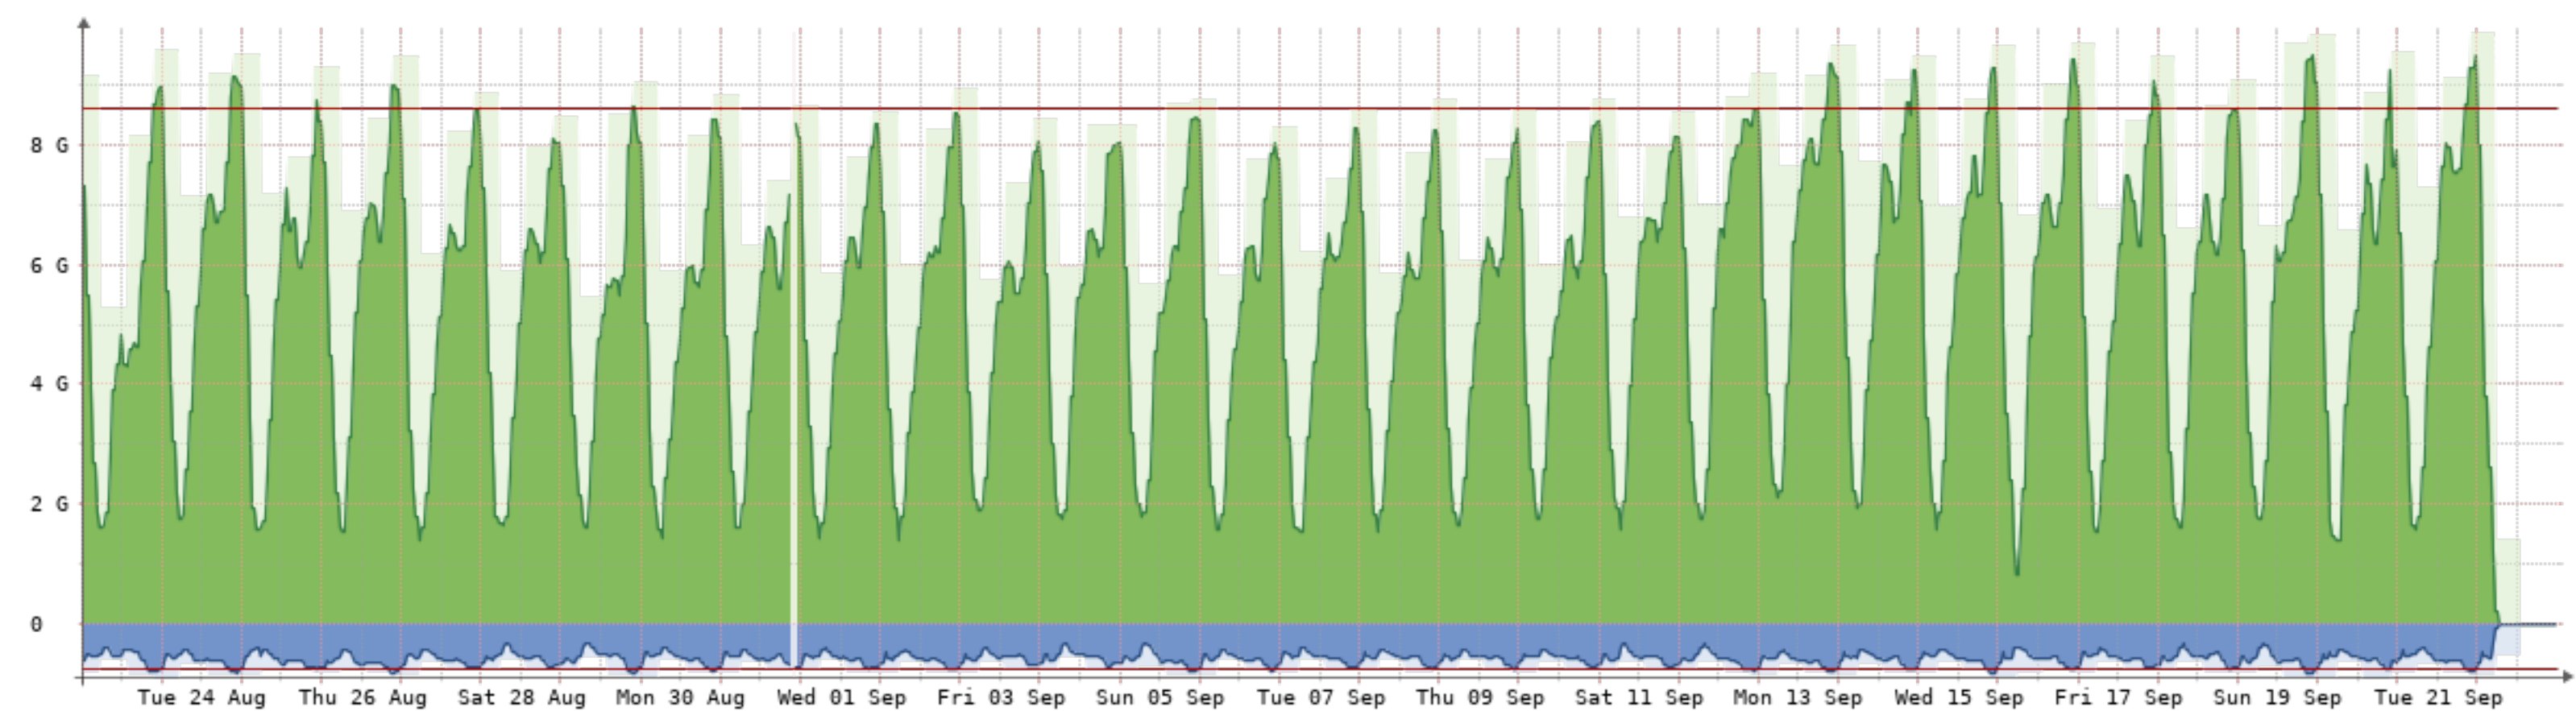

Bits/s	Last	Avg	Max	95th
In	0.00	5.28G	9.88G	8.62G
Out	0.00	583.98M	917.71M	779.07M
Total	1.96P	(In 1.76P Out 195.25T)		

2021-8-23 - 2021-9-23 - Silica-N2N:NQN-a-RCN[10GB-2]