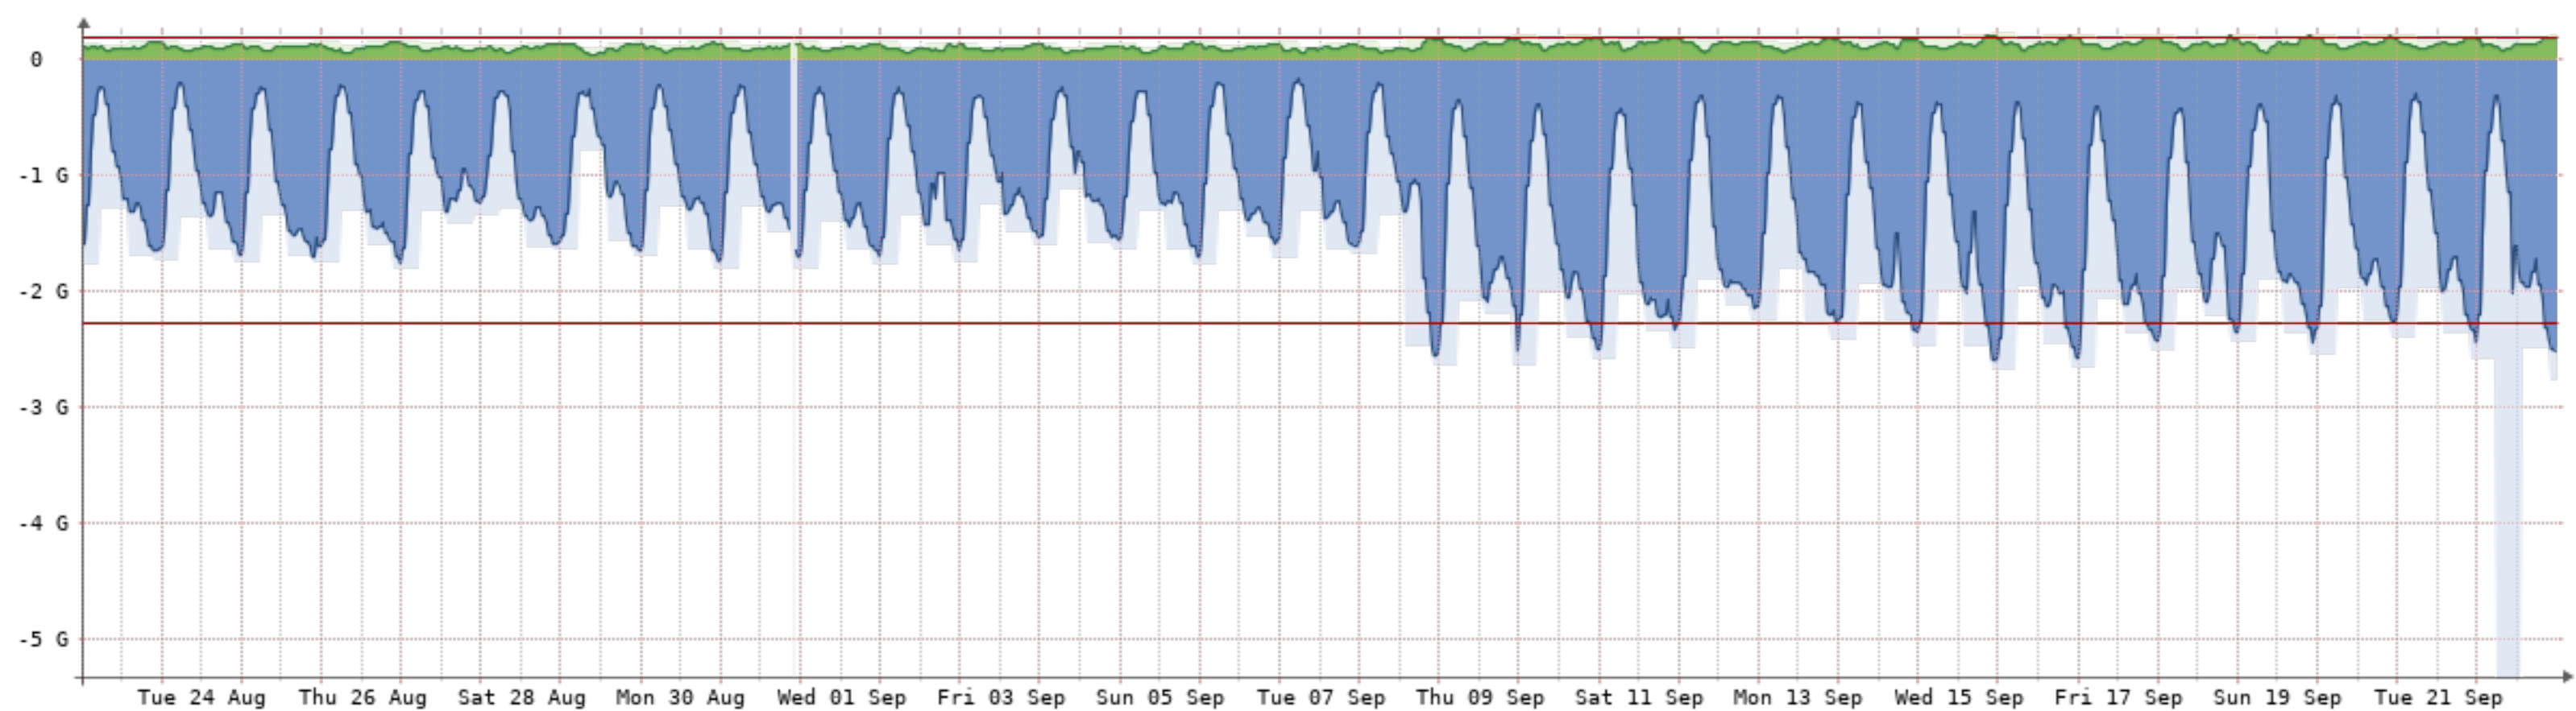

Bits/s	Last	Avg	Max	95th
In	199.21M	124.18M	231.08M	187.36M
Out	2.50G	1.26G	5.33G	2.27G
Total	463.08T	(In 41.52T	Out 421.56T)	

2021-8-23 - 2021-9-23 - Canepa-Juan(NQN-CJC)[10GB]