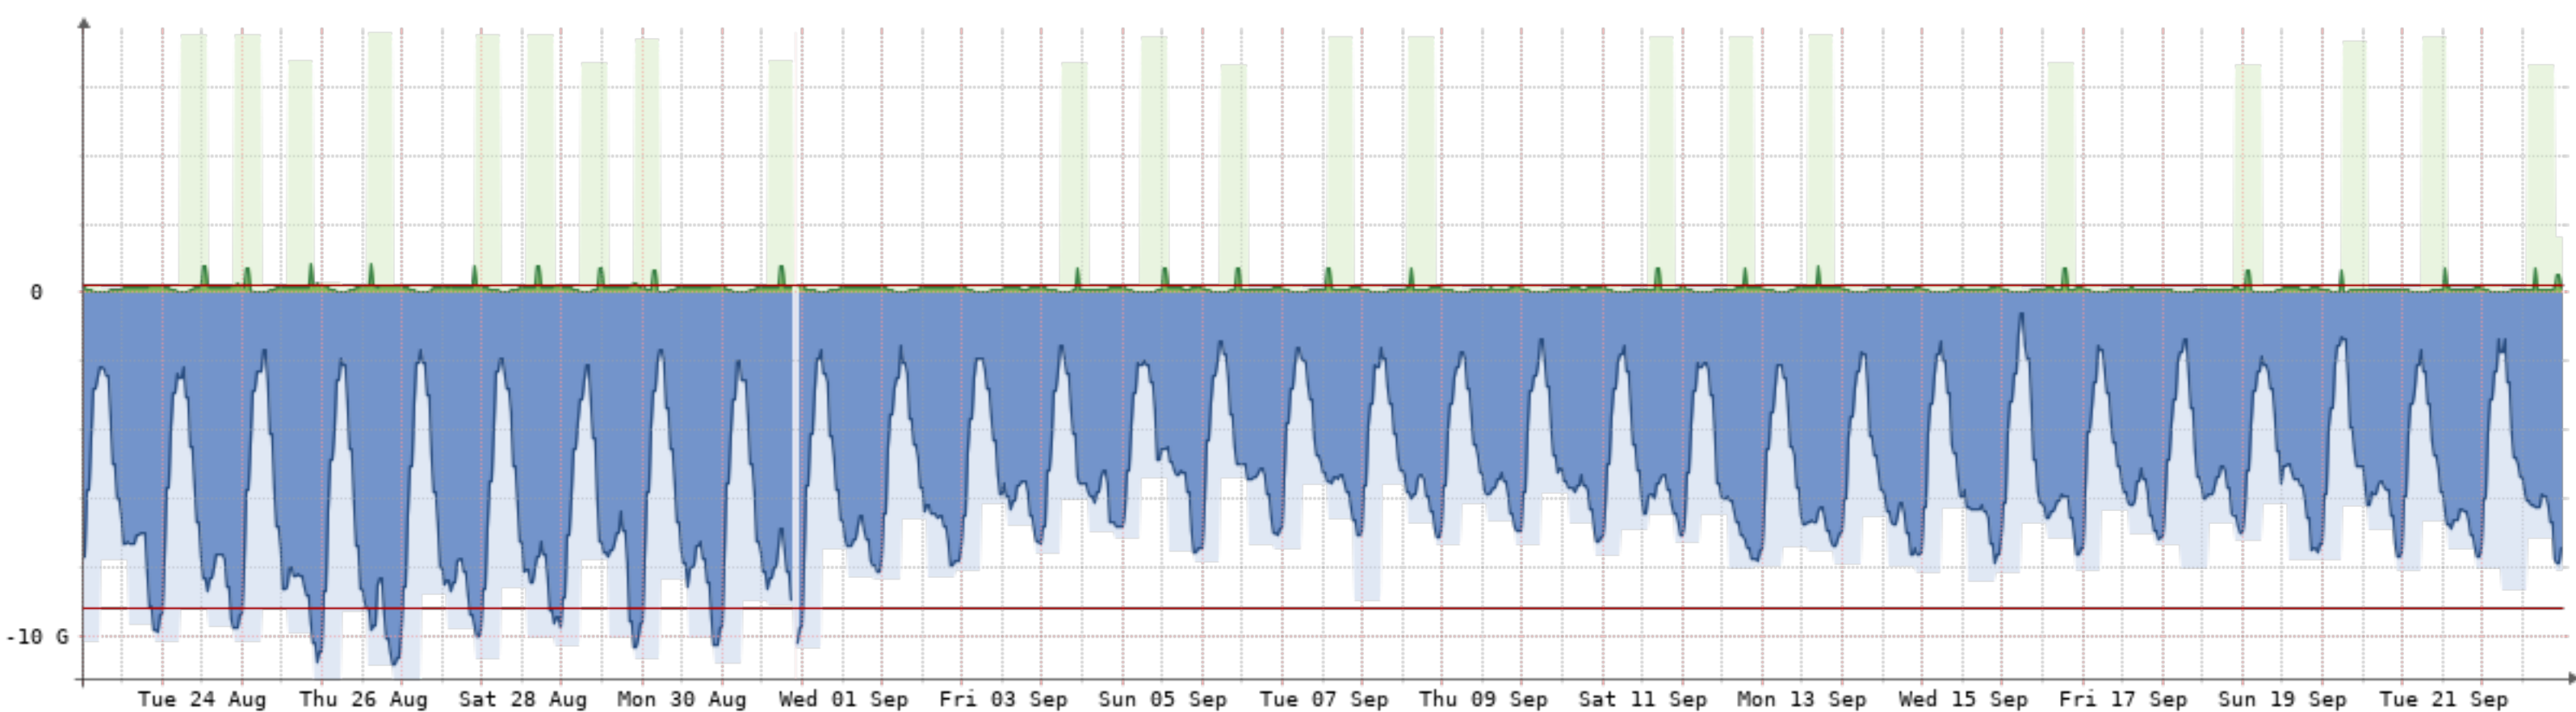

Bits/s	Last	Avg	Max	95th
In	132.86M	127.23M	7.55G	213.55M
Out	7.41G	5.47G	11.25G	9.20G
Total	1.87P	(In 42.54T Out 1.83P)		

2021-8-23 - 2021-9-23 - DaviteISA(NQN-DAV)[20GB]