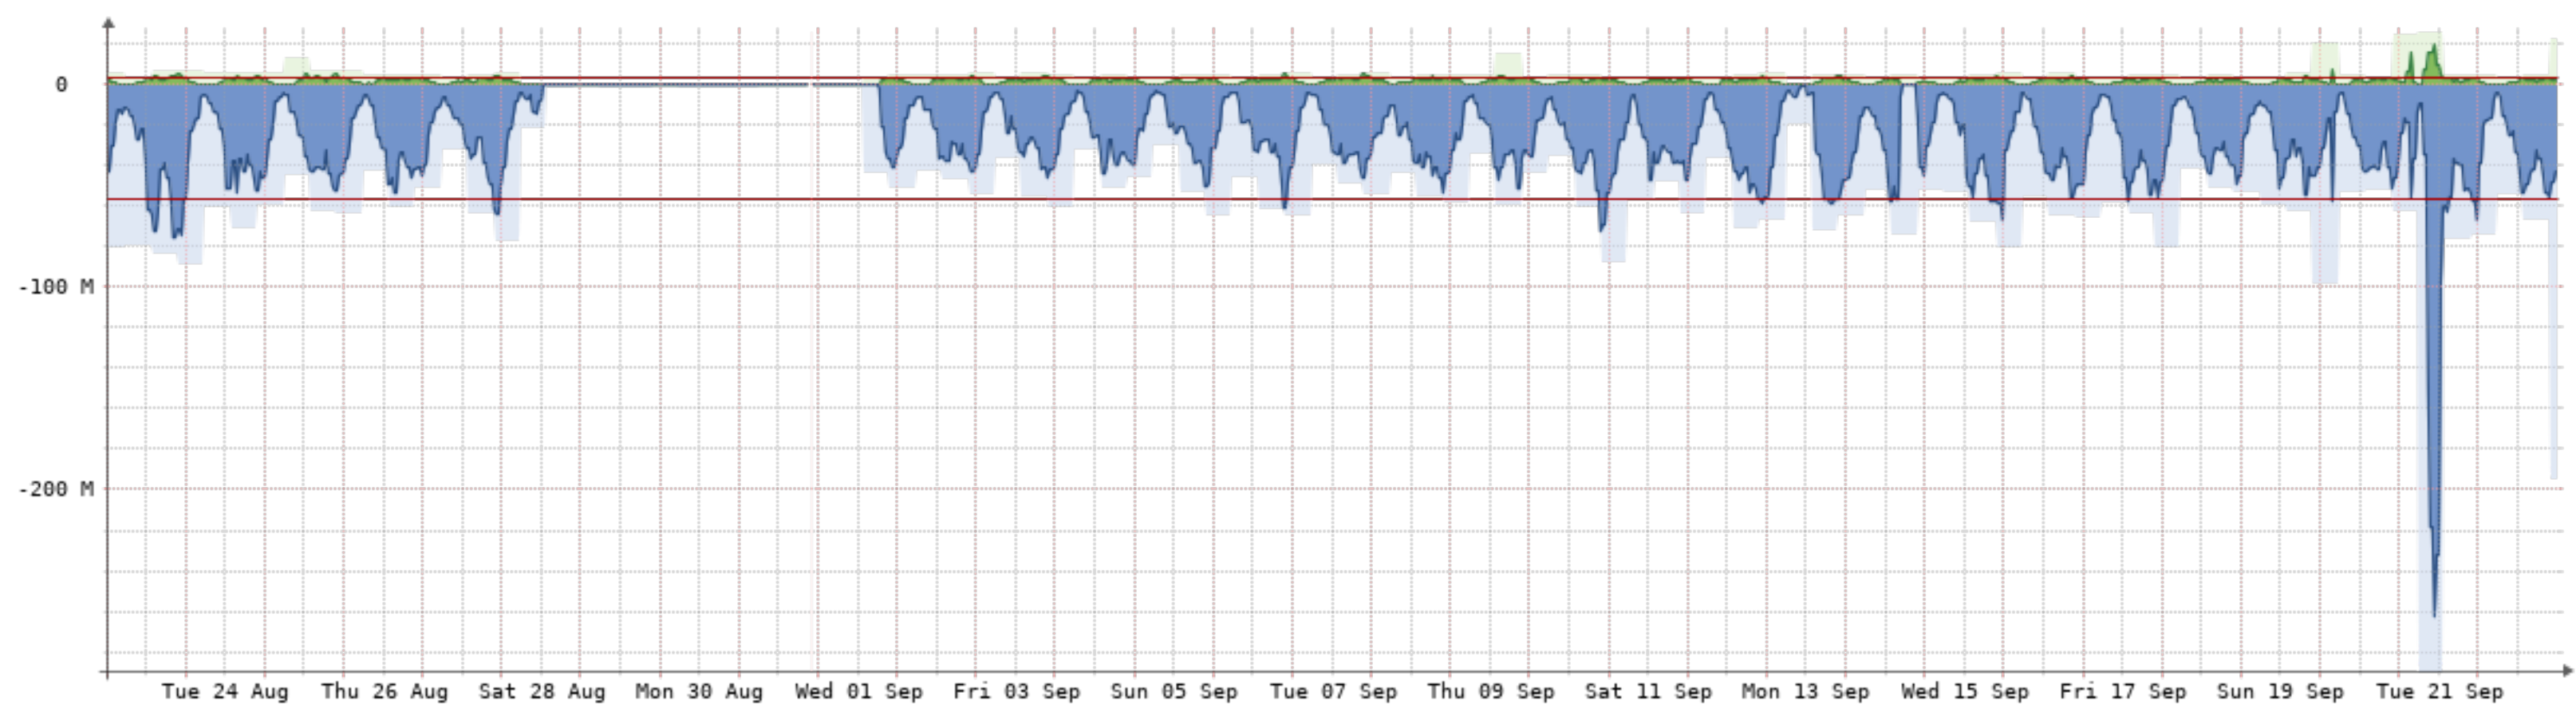

Bits/s	Last	Avg	Max	95th
In	1.97M	1.84M	25.62M	3.97M
Out	43.18M	26.34M	289.95M	56.04M
Total	9.42T	(In 616.00G	Out 8.81T)	

2021-8-23 - 2021-9-23 - Raponi(NQN-RAP)[1GB]