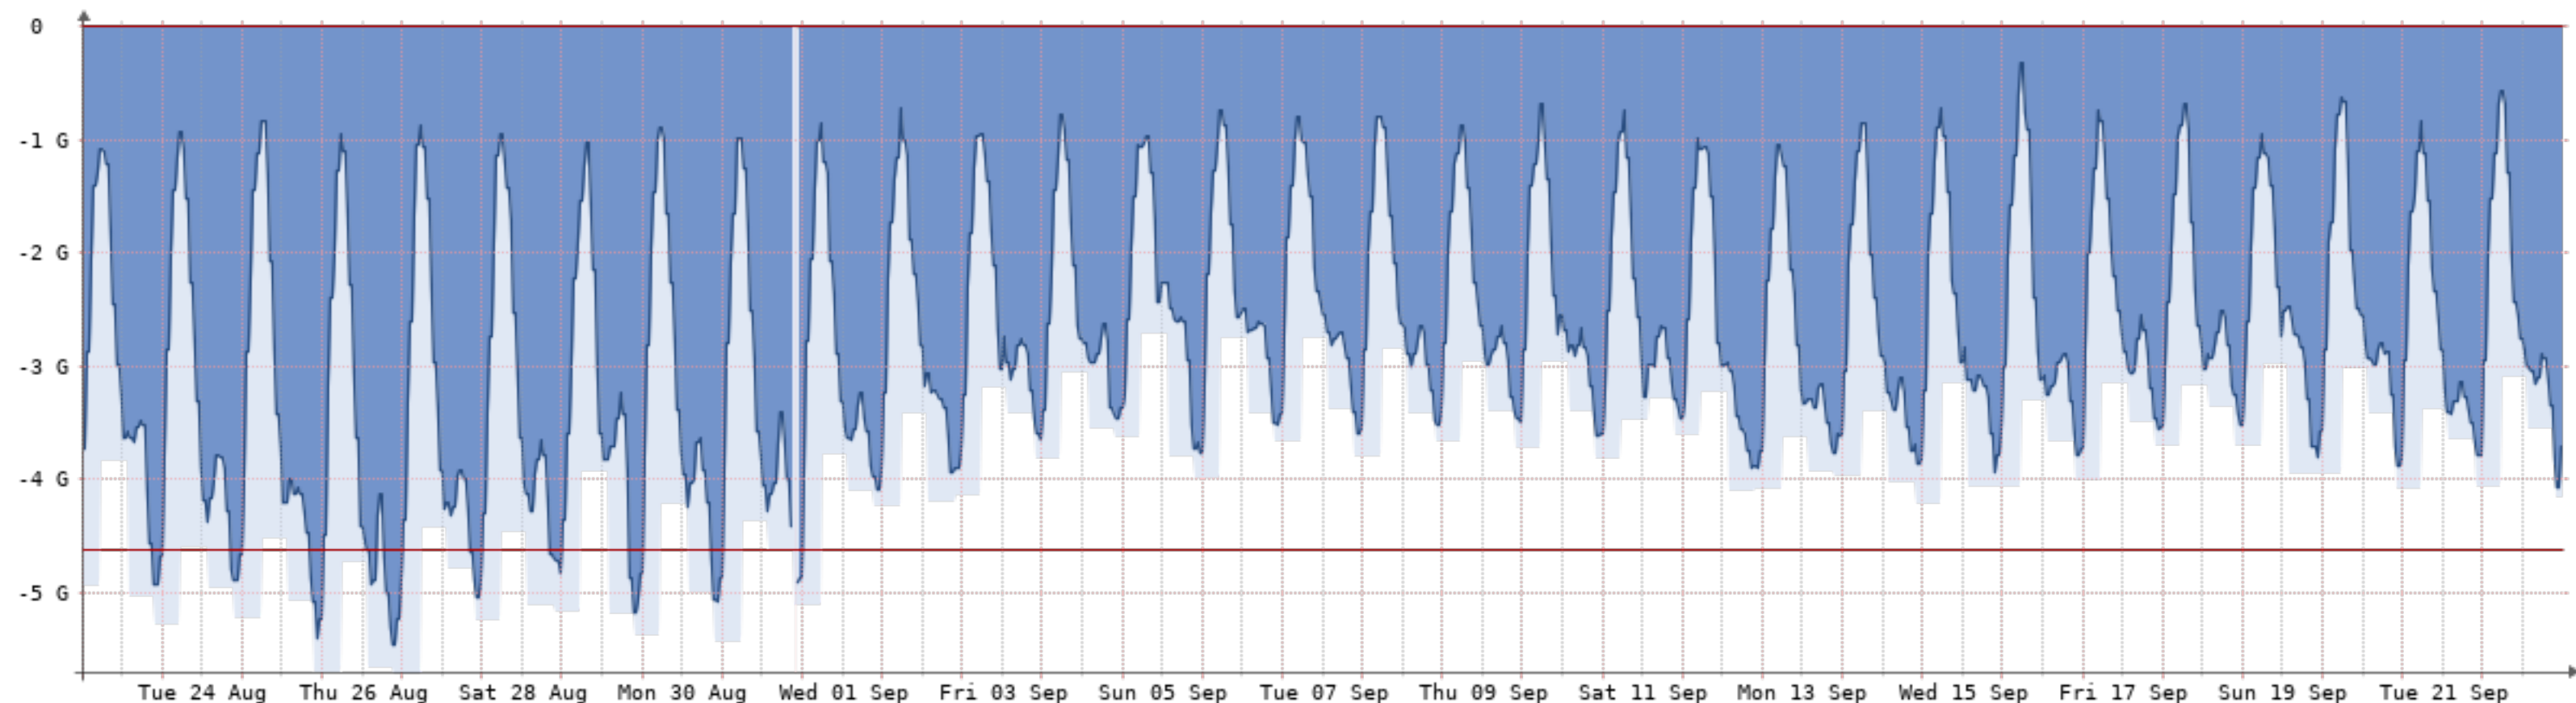

Bits/s	Last	Avg	Max	95th
In	1.54k	31.26k	1.22M	164.64k
Out	3.71G	2.74G	5.71G	4.62G
Total	915.08T	(In 10.45G	Out 915.07T)	

2021-8-23 - 2021-9-23 - DaviteISA(NQN-DAV)[10GB-2]