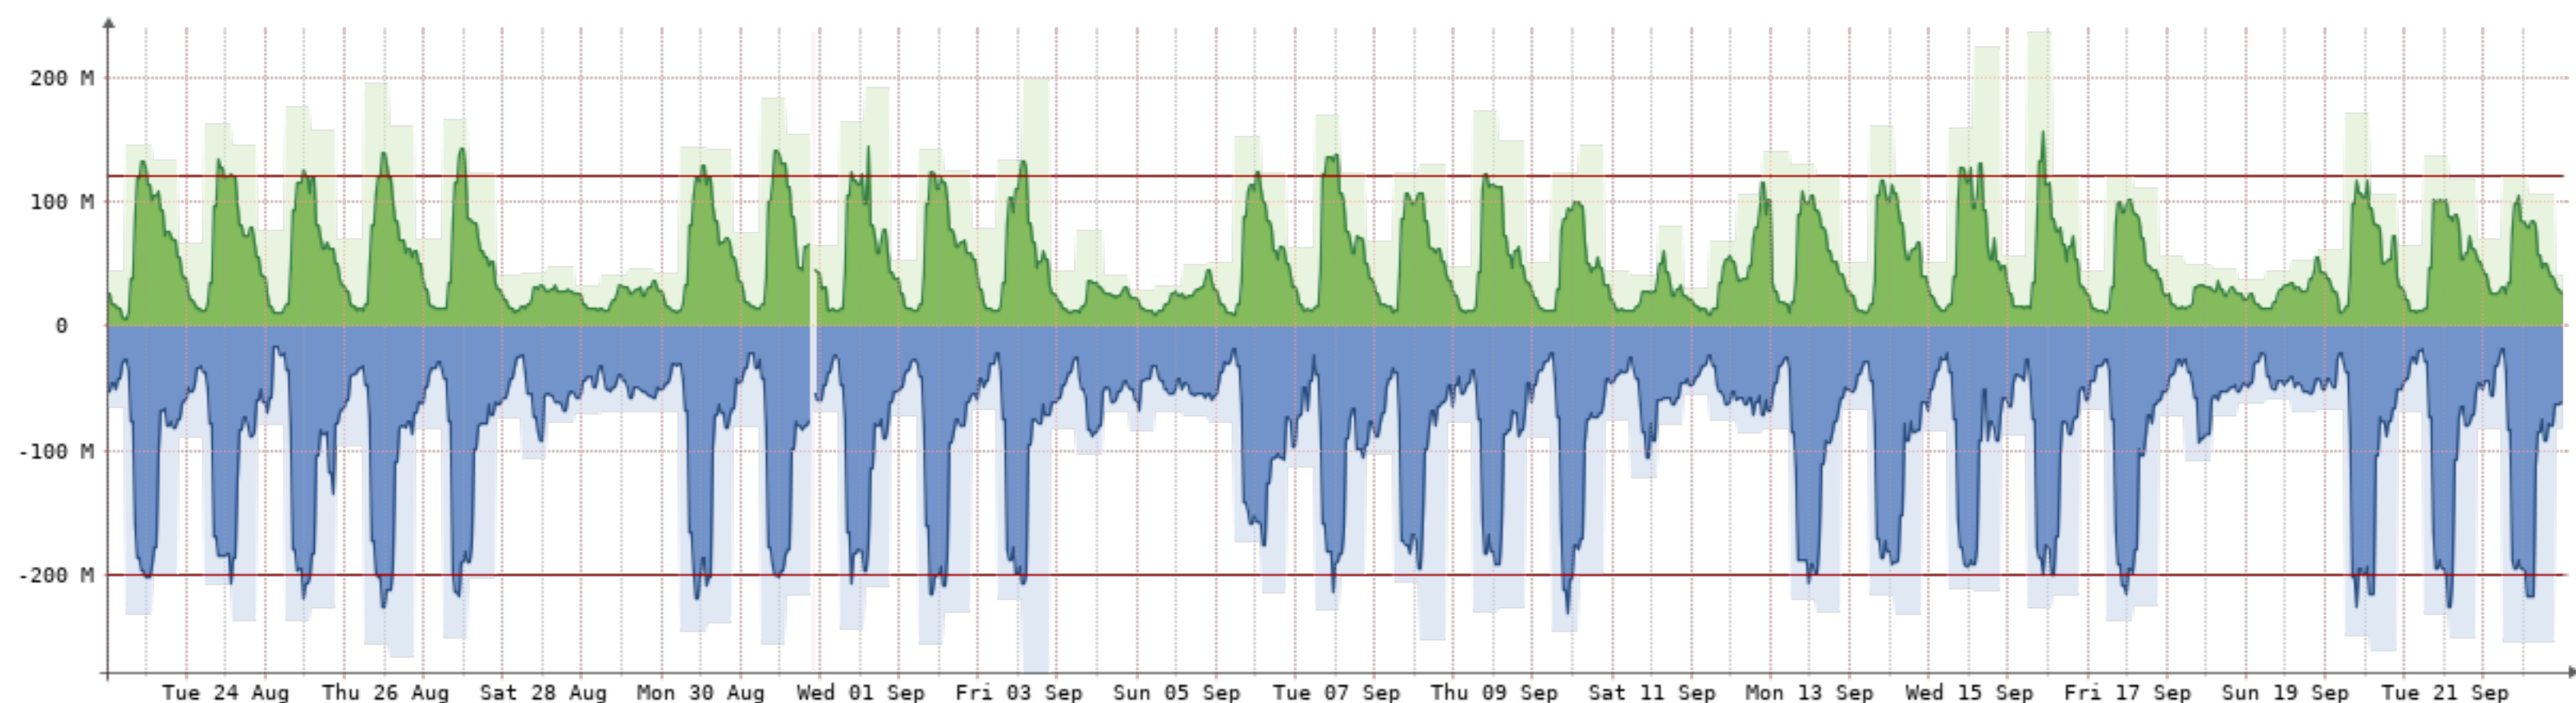

Bits/s	Last	Avg	Max	95th
In	26.19M	51.58M	235.91M	121.44M
Out	61.73M	86.16M	279.12M	200.89M
Total	46.05T	(In 17.25T Out 28.81T)		

2021-8-23 - 2021-9-23 - Gobierno(NQN-GPN)[1GB]