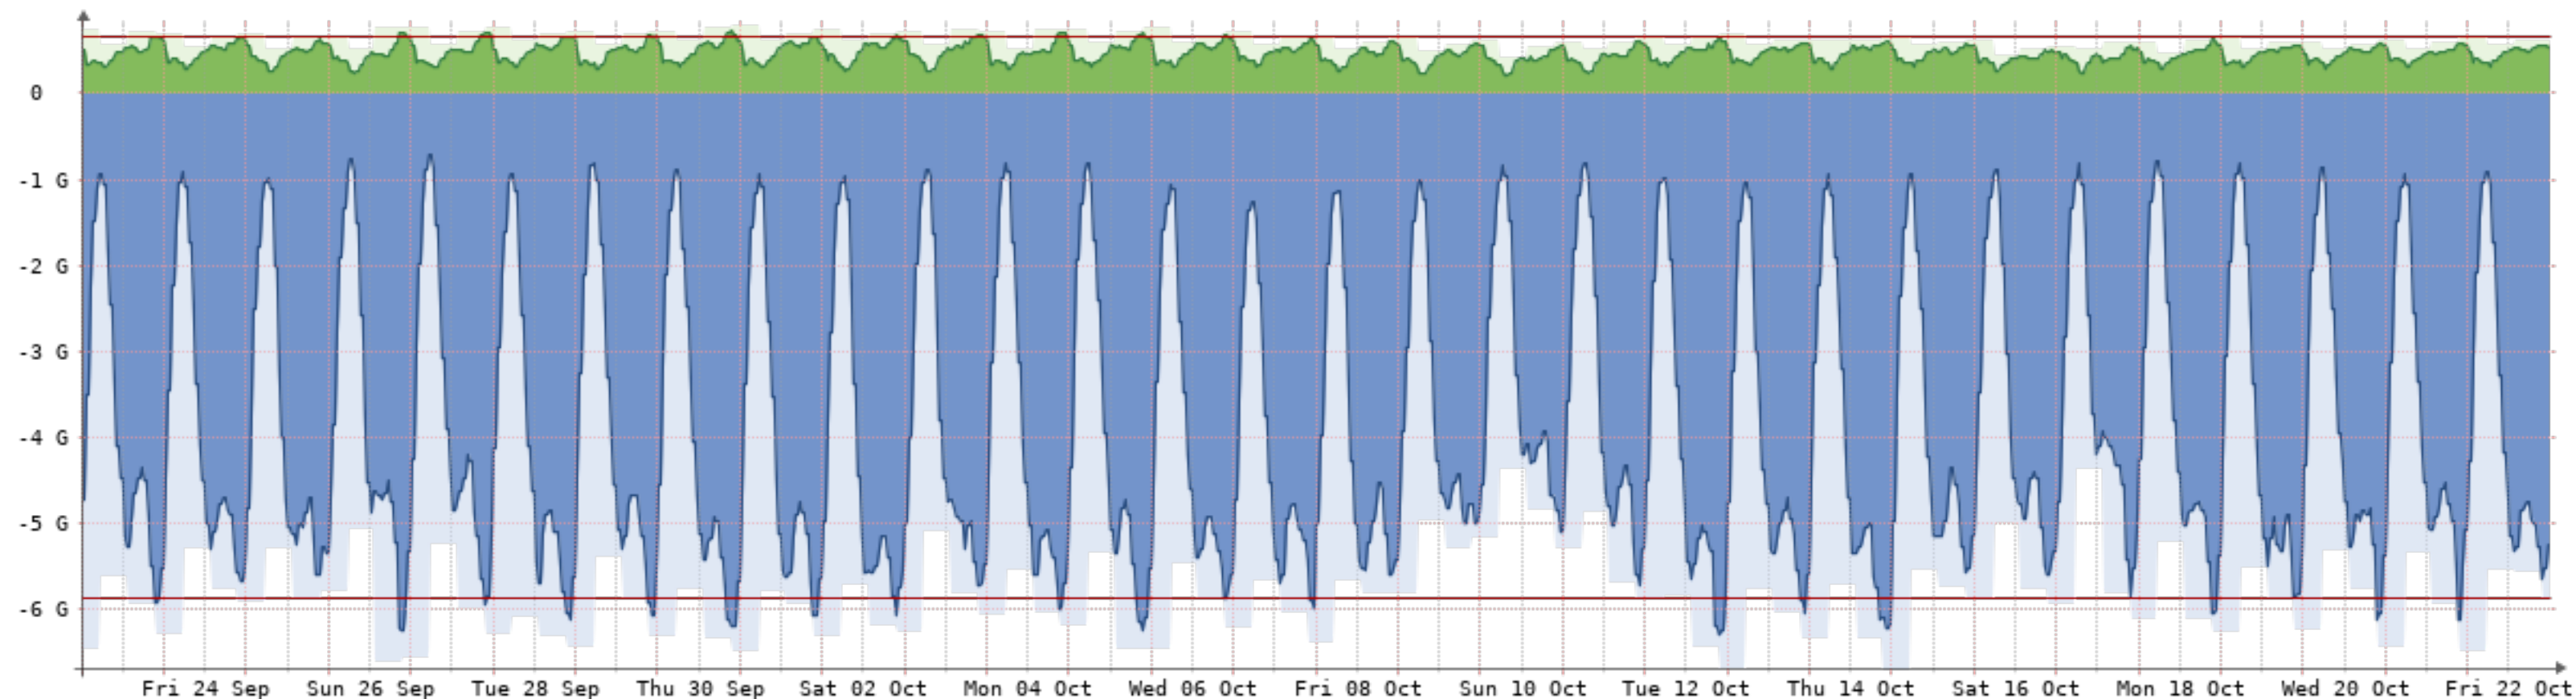

Bits/s	Last	Avg	Max	95th
In	539.77M	471.04M	786.42M	656.63M
Out	5.27G	3.88G	6.71G	5.87G
Total	1.41P	(In 152.62T	Out 1.26P)	

2021-9-23 - 2021-10-23 - Latini(NQN-LAT)[10GB]