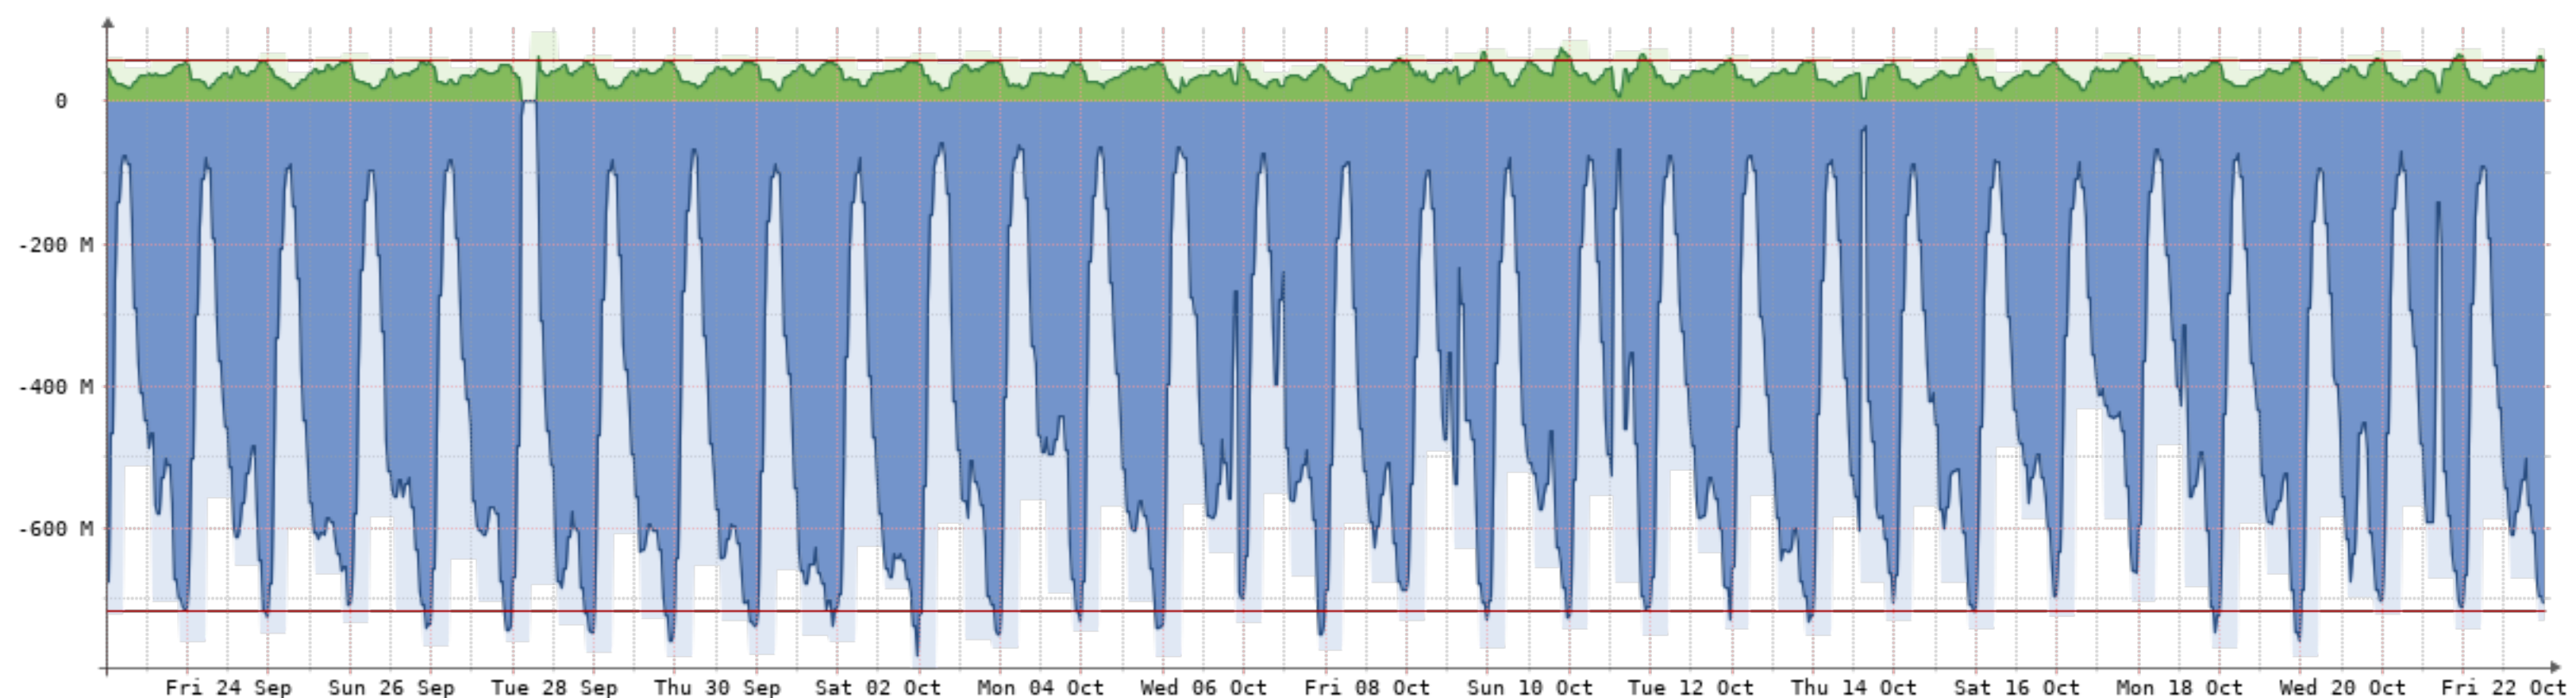

Bits/s	Last	Avg	Max	95th
In	50.11M	38.61M	96.57M	56.75M
Out	705.76M	439.76M	796.96M	717.00M
Total	154.99T	(In 12.51T	Out 142.48T)	

2021-9-23 - 2021-10-23 - Raponi-2-(NQN-RAP)[1GB]