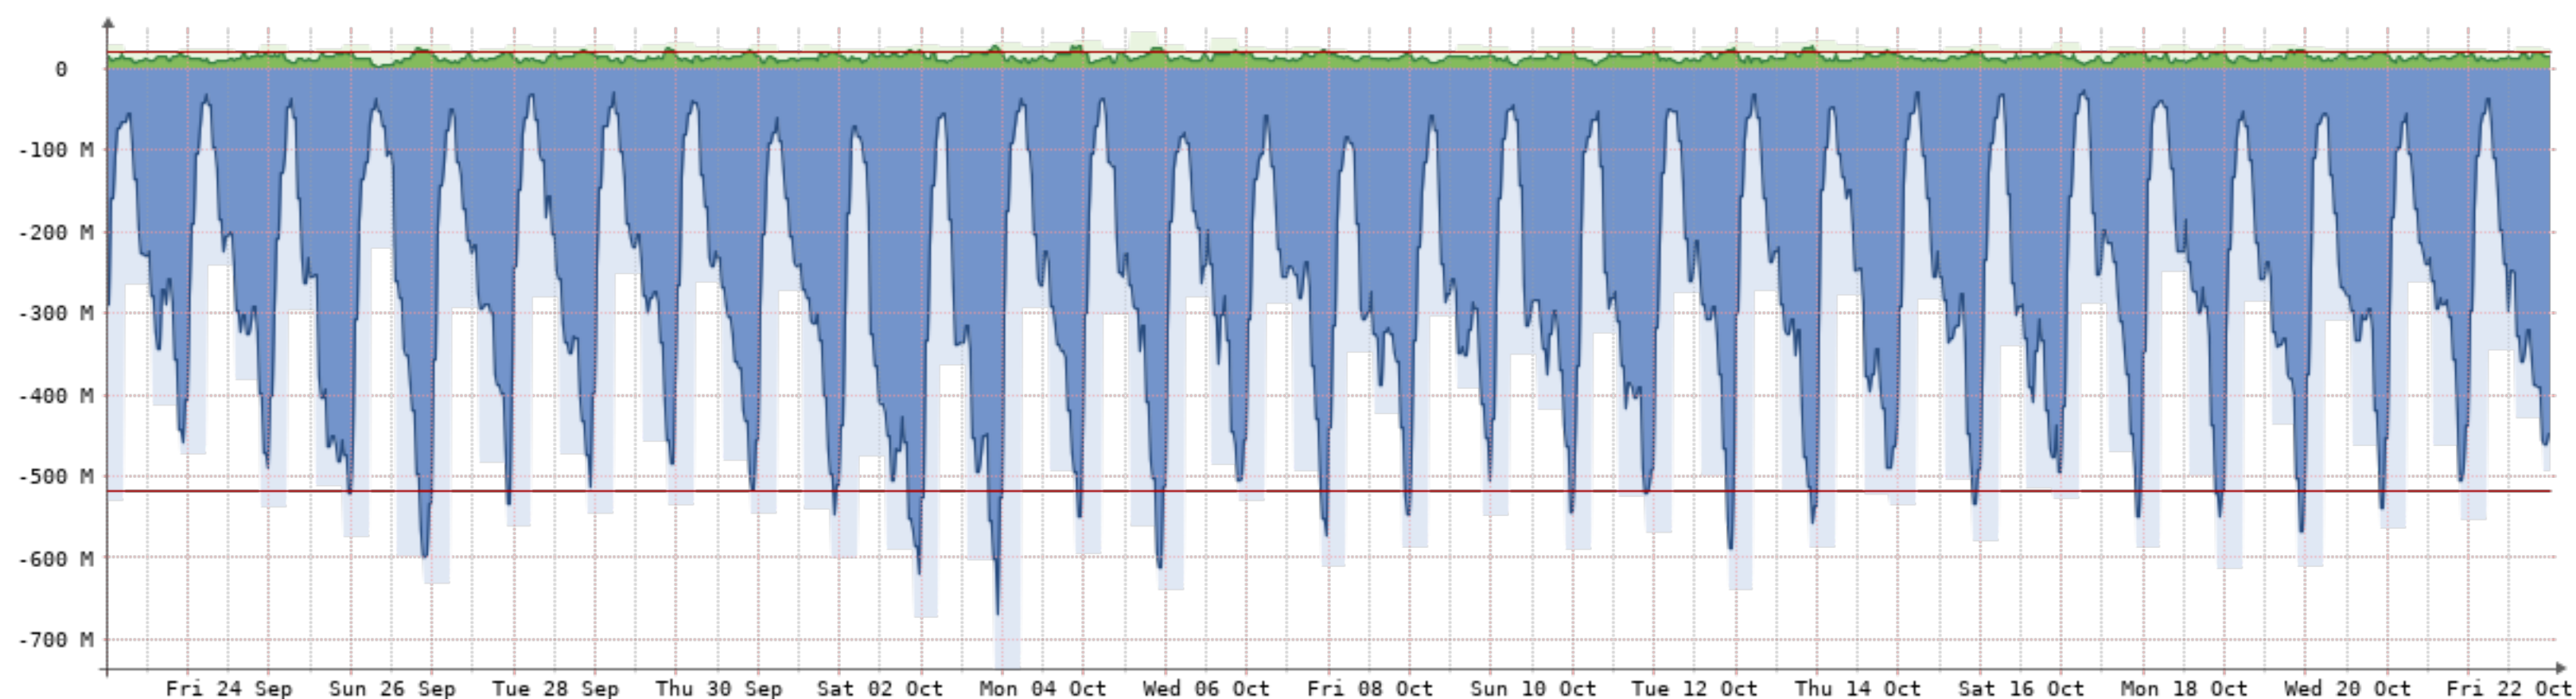

Bits/s	Last	Avg	Max	95th
In	15.85M	14.71M	44.39M	21.88M
Out	447.90M	268.40M	736.69M	518.12M
Total	91.73T	(In 4.77T Out 86.96T)