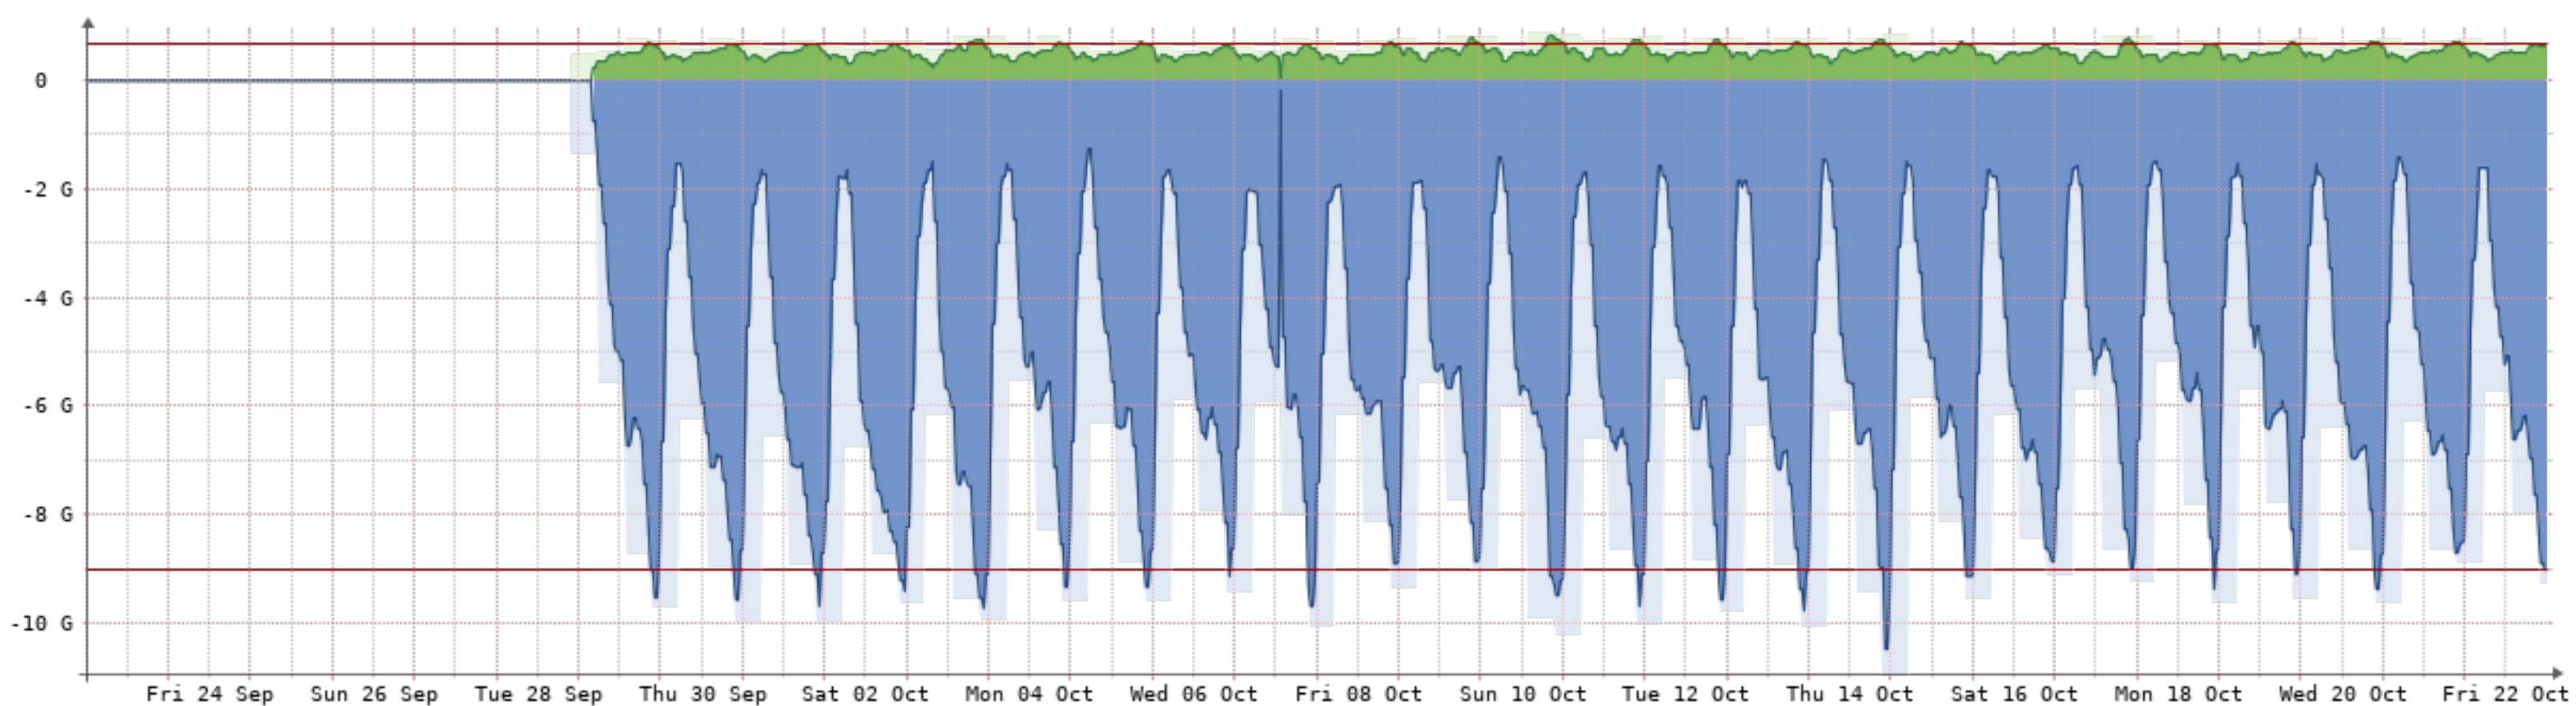

Bits/s	Last	Avg	Max	95th
In	615.76M	416.12M	868.70M	691.49M
Out	9.02G	4.30G	10.94G	8.99G
Total	1.53P	(In 134.82T Out 1.39P)		

2021-9-23 - 2021-10-23 - Cotesma(NQN-COT)-Nexus-[20