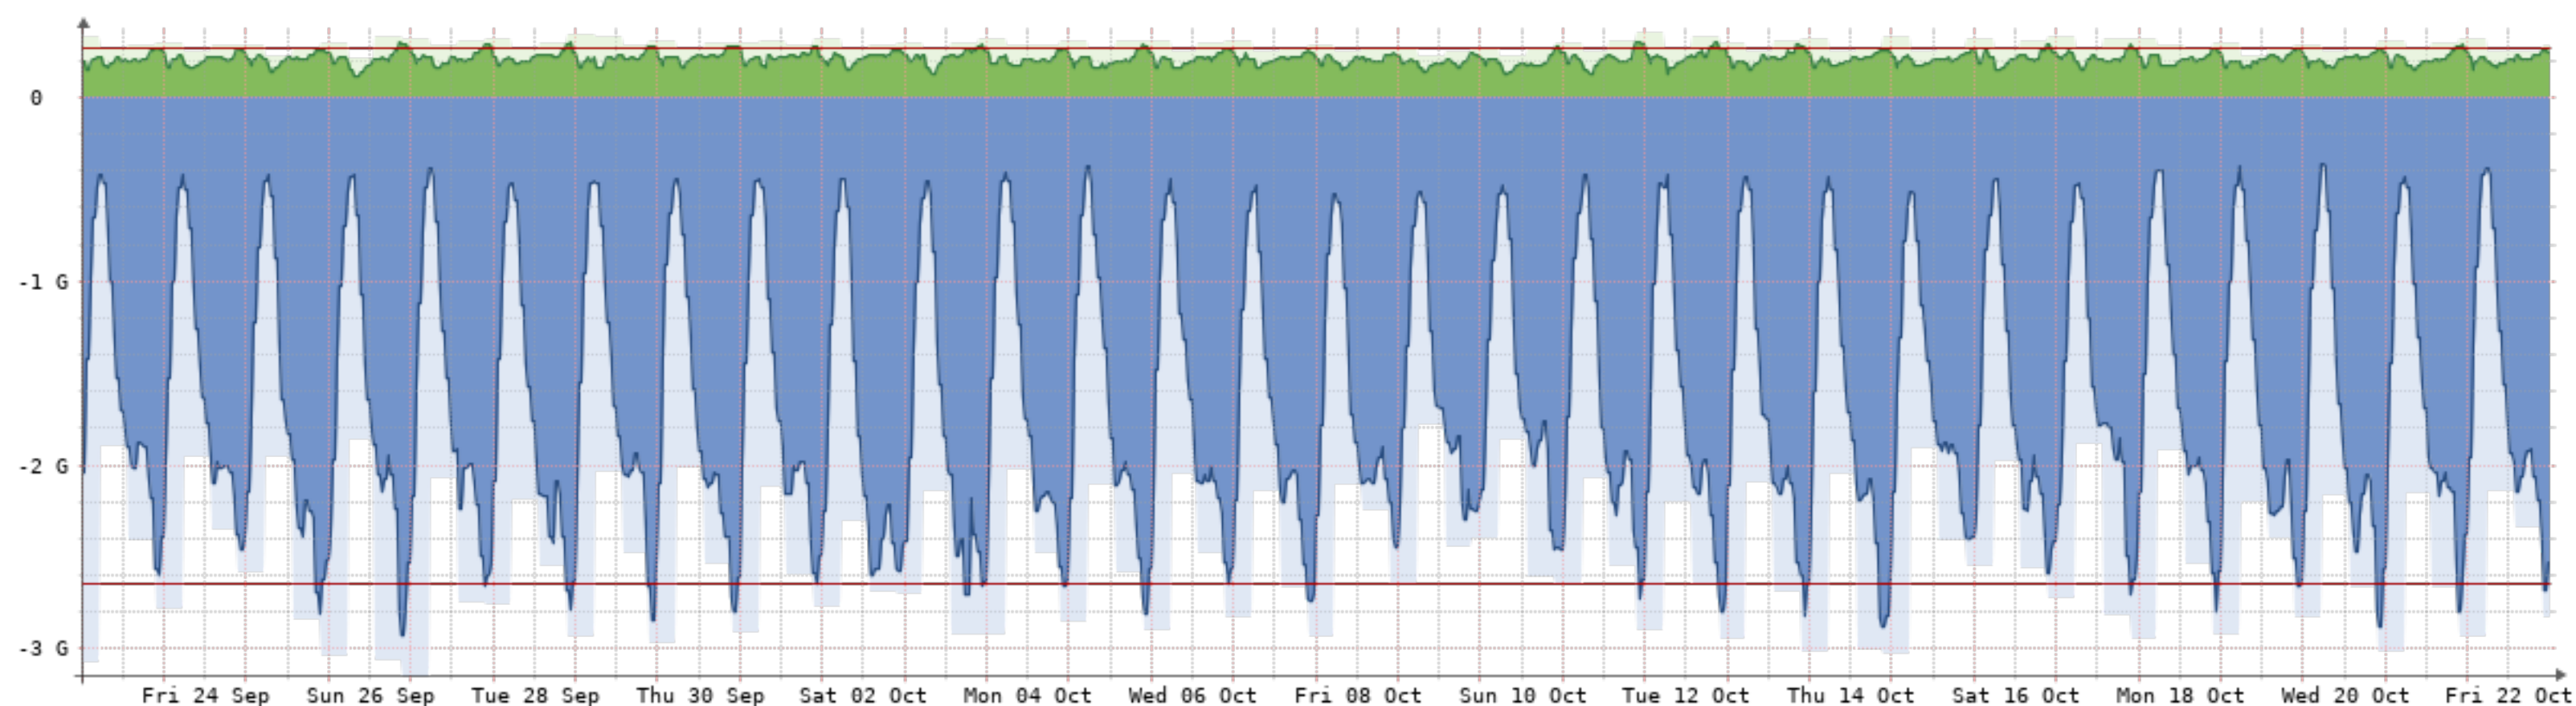

Bits/s	Last	Avg	Max	95th
In	243.00M	210.86M	347.18M	269.09M
Out	2.53G	1.67G	3.15G	2.65G
Total	609.75T	(In 68.32T	Out 541.43T)	

2021-9-23 - 2021-10-23 - Neunet(NQN-CEN)[10Gb-1]