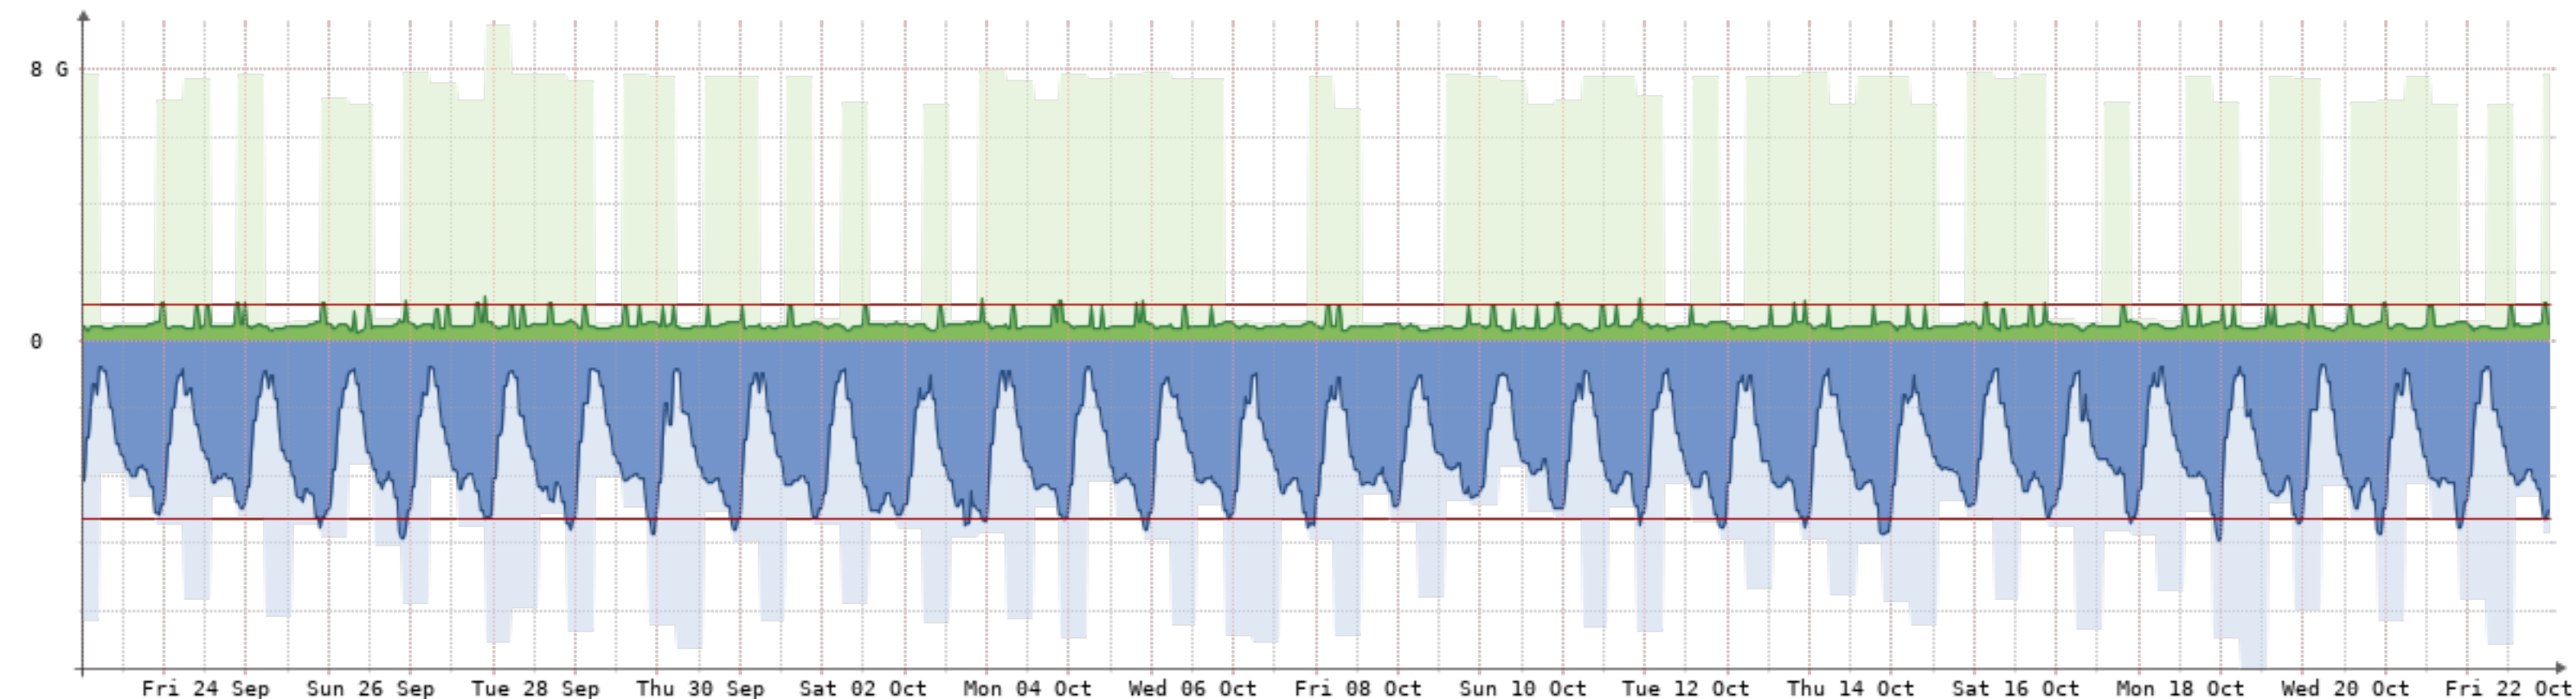

Bits/s	Last	Avg	Max	95th
In	498.48M	485.55M	9.27G	1.04G
Out	5.04G	3.38G	9.71G	5.30G
Total	1.25P	(In 157.32T	Out 1.10P)	

2021-9-23 - 2021-10-23 - Neunet(NQN-CEN)[20Gb]