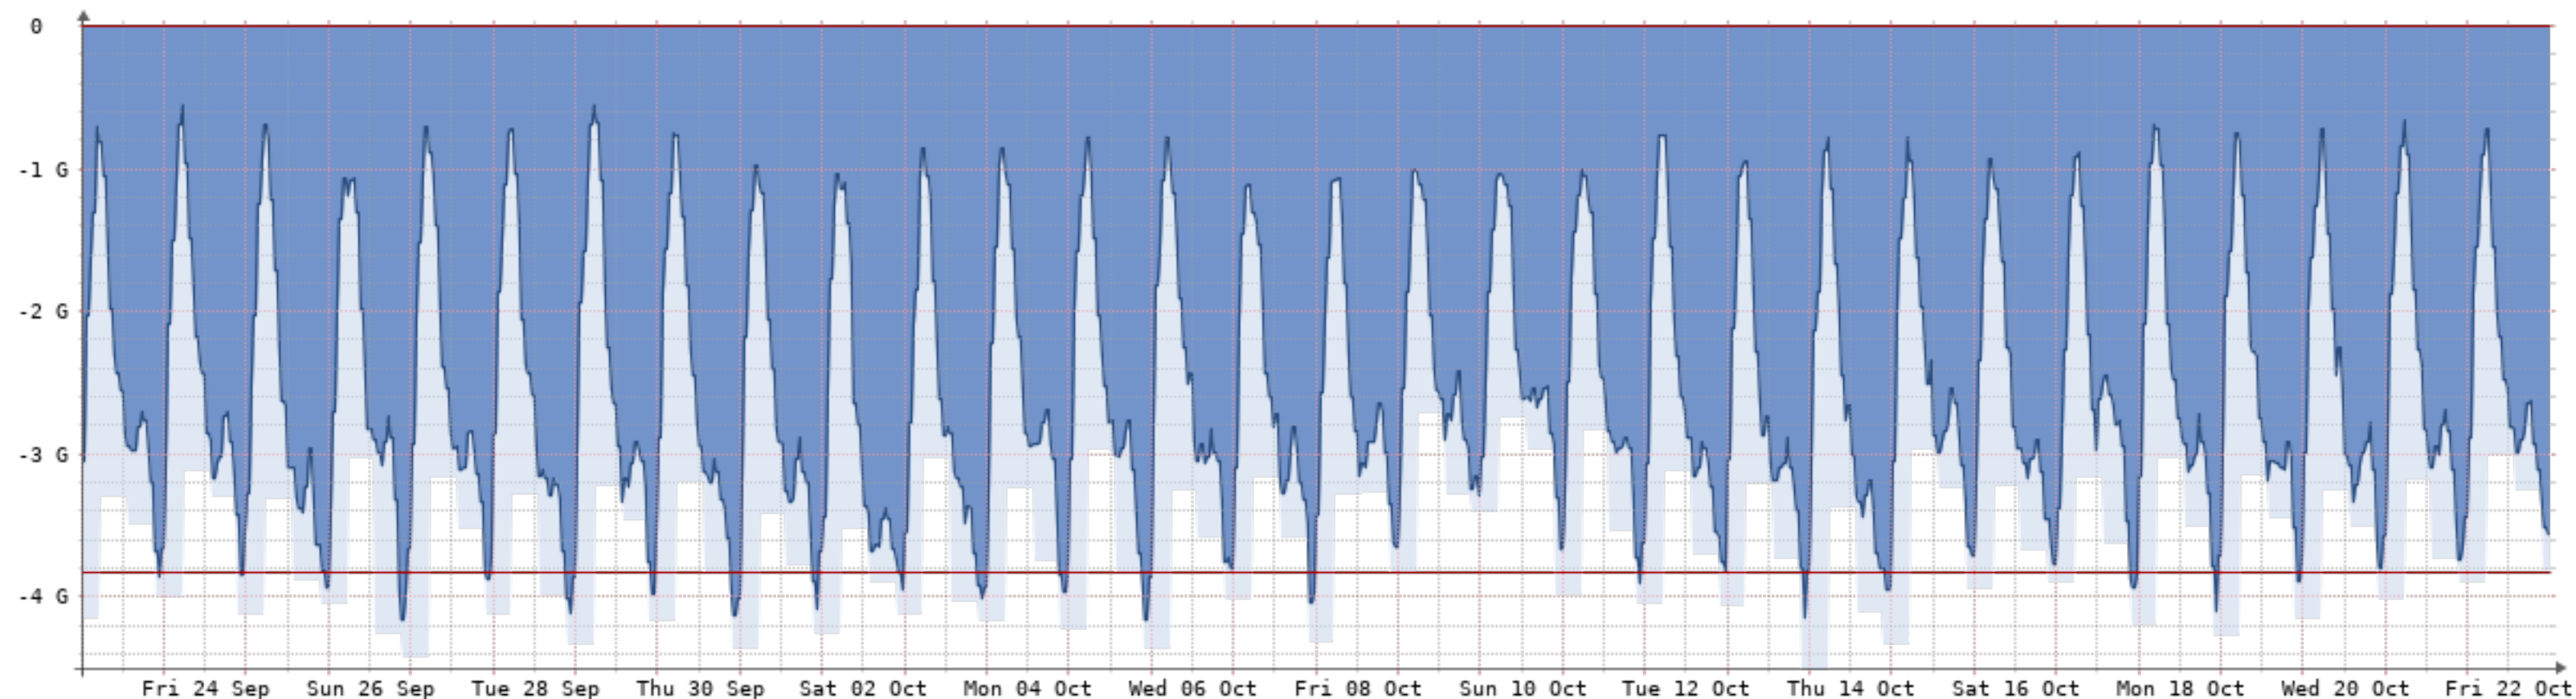

Bits/s	Last	Avg	Max	95th
In	3.08k	2.49k	170.60k	6.32k
Out	3.56G	2.52G	4.51G	3.83G
Total	816.34T	(In 806.92M	Out 816.34T)	

2021-9-23 - 2021-10-23 - DavitelSA(NQN-DAV)[10GB-2]