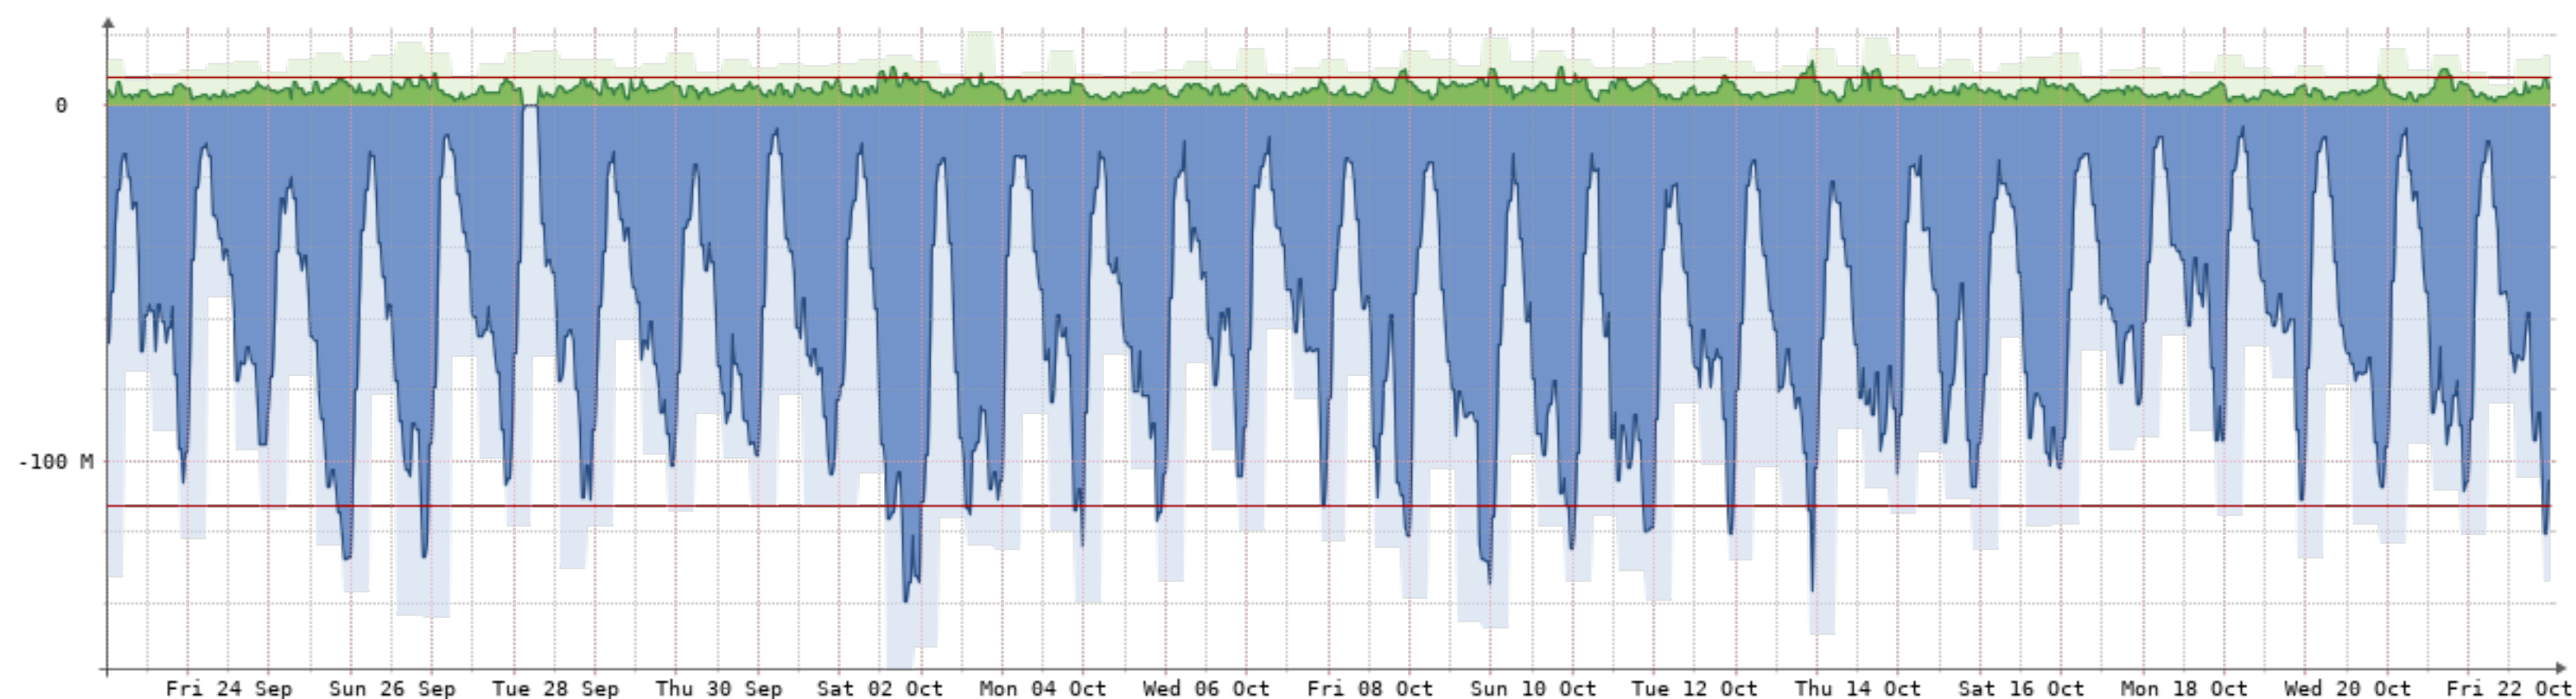

Bits/s	Last	Avg	Max	95th
In	5.26M	4.56M	20.50M	7.92M
Out	105.48M	62.08M	158.64M	112.86M
Total	21.59T	(In 1.48T Out 20.11T)		

2021-9-23 - 2021-10-23 - Nardanone-{NQN-PFN}[1GB]