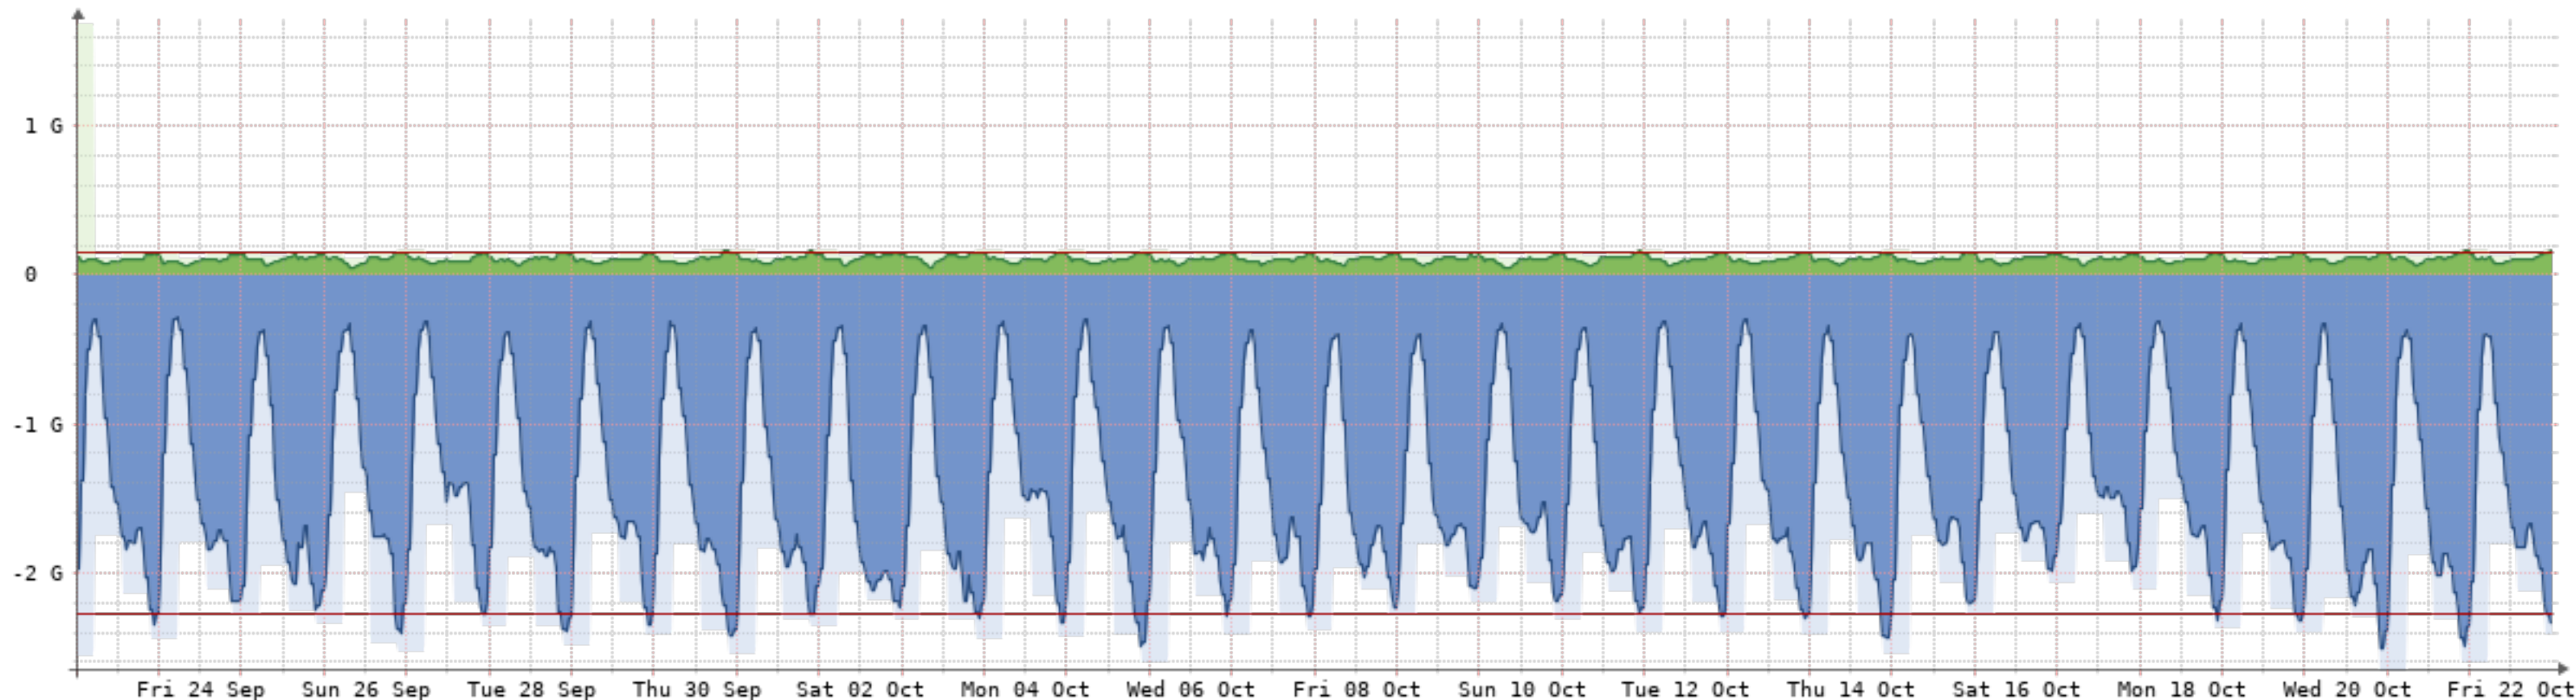

Bits/s	Last	Avg	Max	95th
In	164.84M	108.29M	1.68G	147.52M
Out	2.34G	1.44G	2.65G	2.27G
Total	502.28T	(In 35.08T	Out 467.19T)	

2021-9-23 - 2021-10-23 - TPP(NQN-TPP)[10GB]