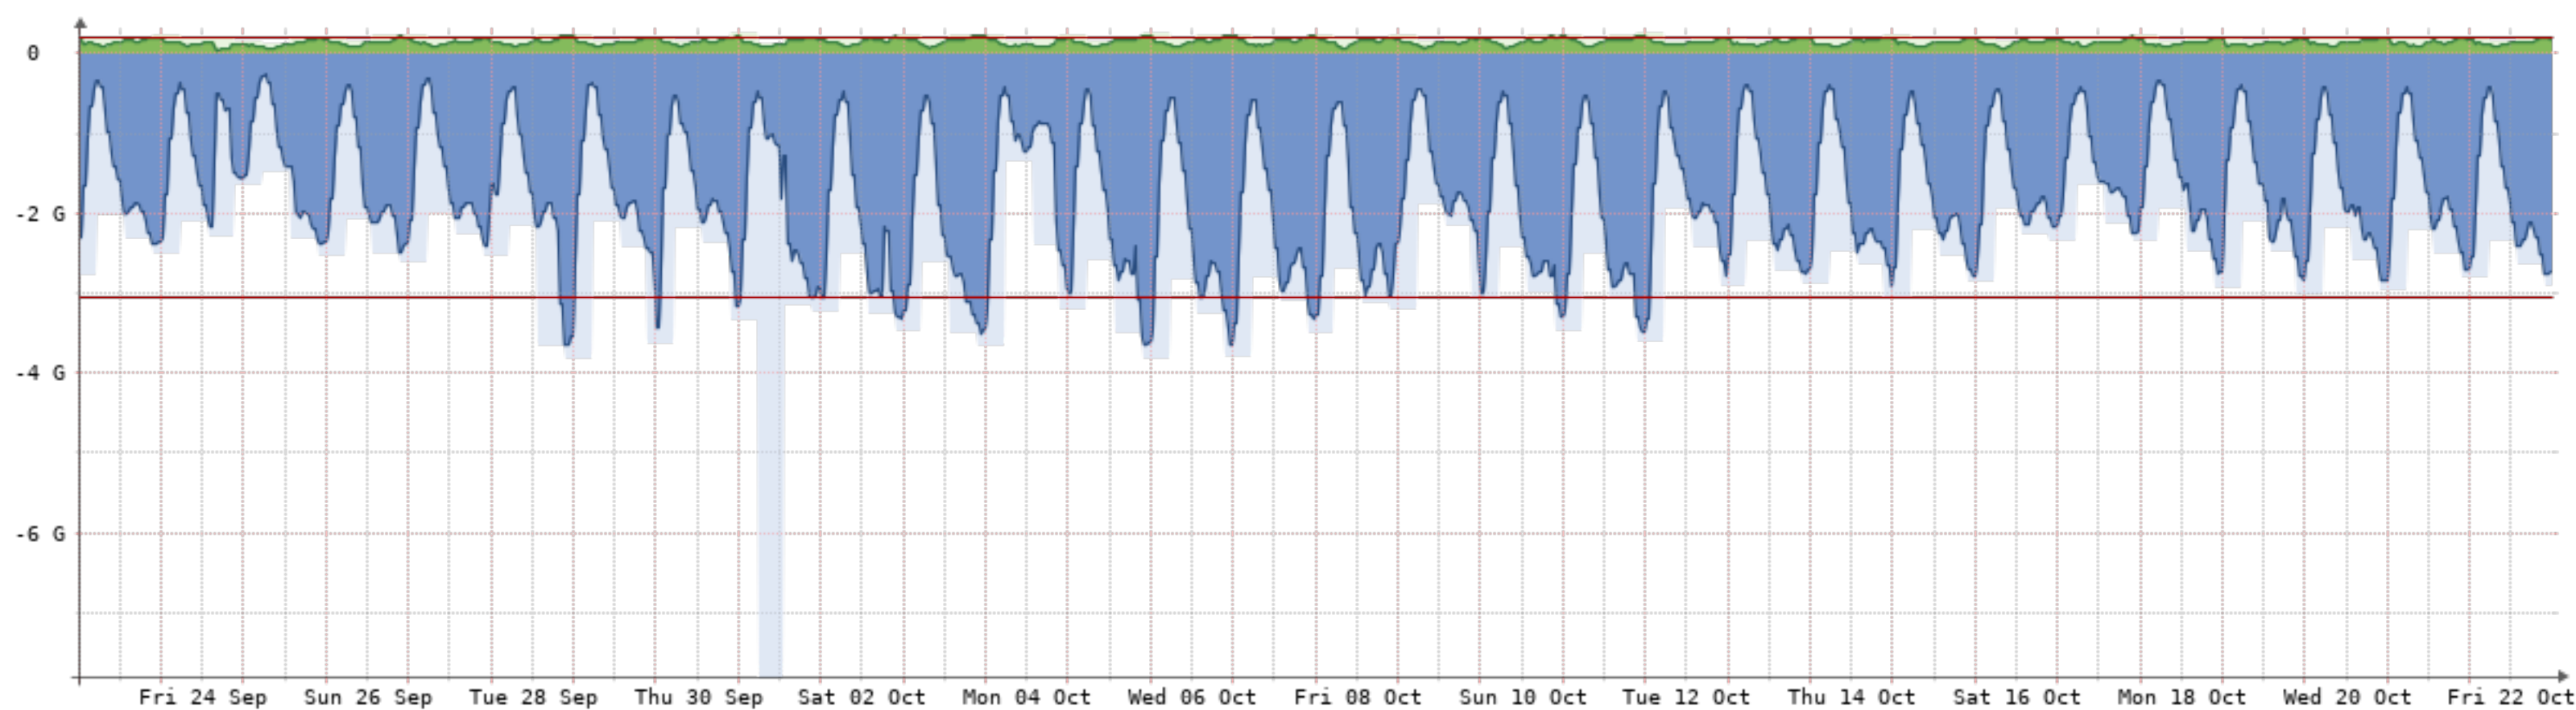

2021-9-23 - 2021-10-23 - Siete-Capas(NQN-SCS)[1GB]

Bits/s	Last	Avg	Max	95th
In	185.68M	148.81M	255.35M	210.08M
Out	2.73G	1.78G	7.81G	3.06G
Total	624.49T	(In 48.21T	Out 576.27T)	

2021-9-23 - 2021-10-23 - Canepa-Juan(NQN-CJC)[10GB]