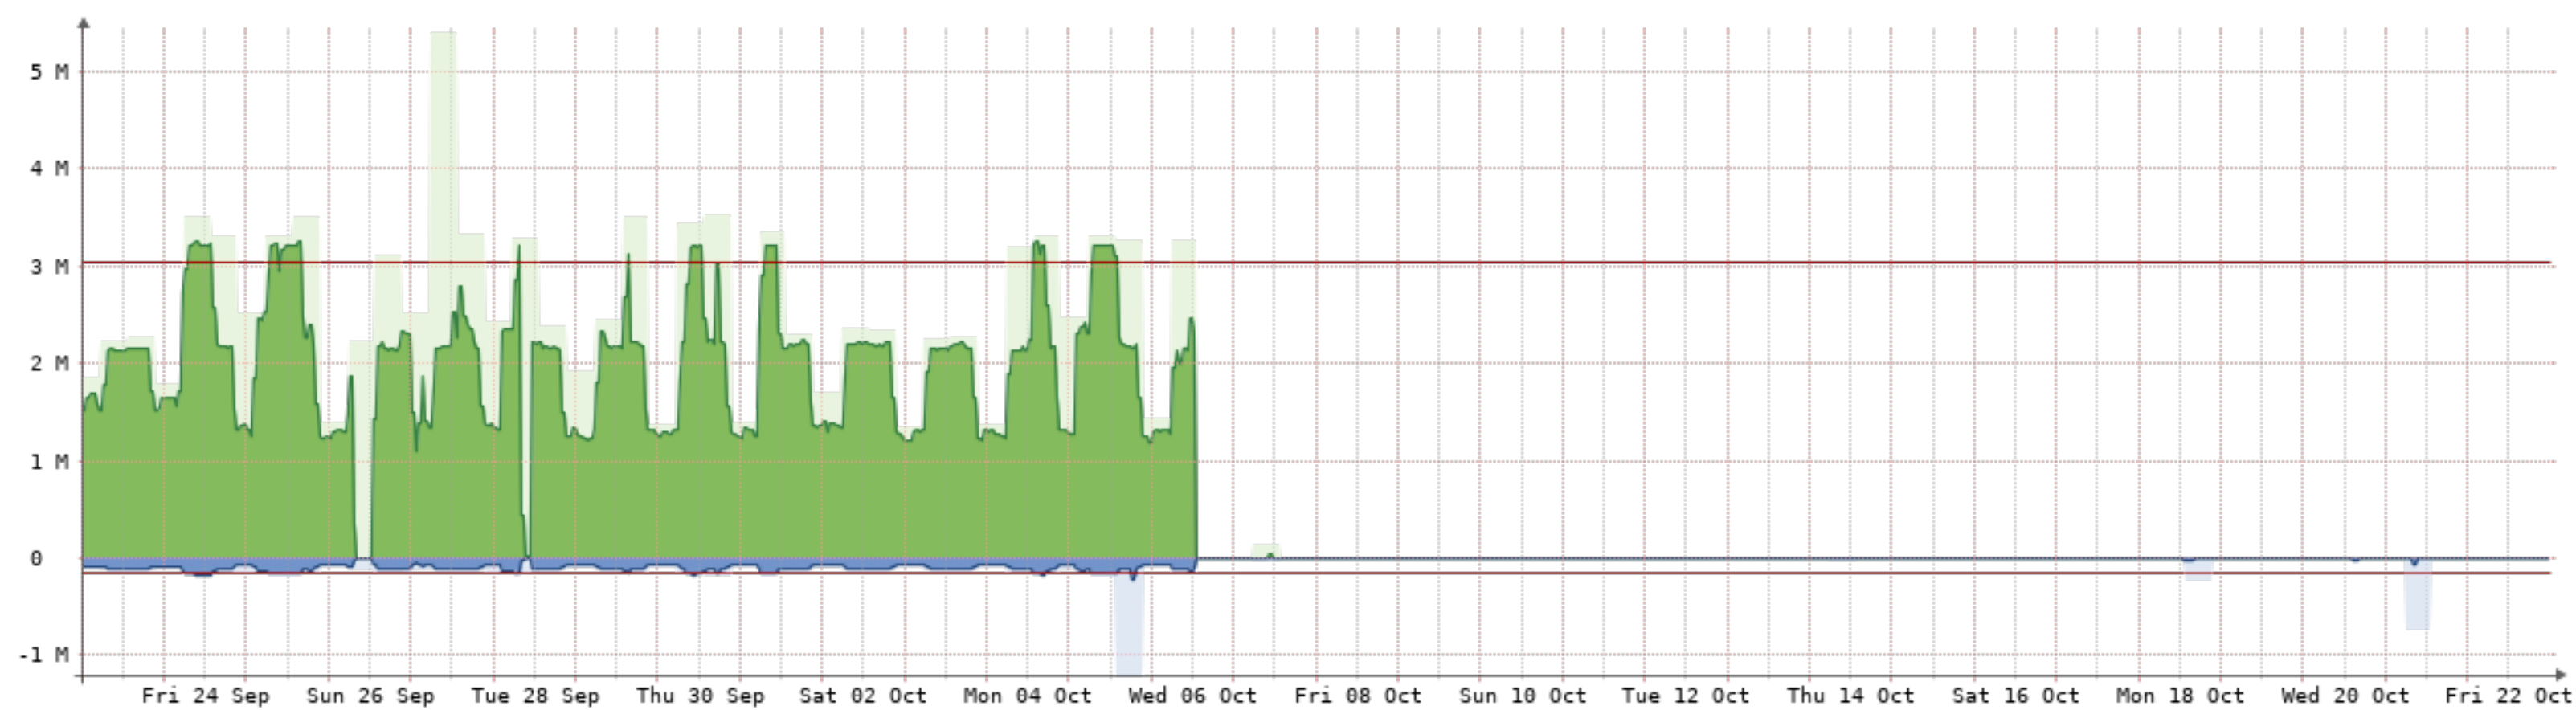

Bits/s	Last	Avg	Max	95th
In	196.85	891.24k	5.40M	3.03M
Out	11.47k	52.26k	1.21M	161.36k
Total	305.70G	(In 288.76G	Out 16.93G)	

2021-9-23 - 2021-10-23 - Premier(NQN-PRE)[1GB]