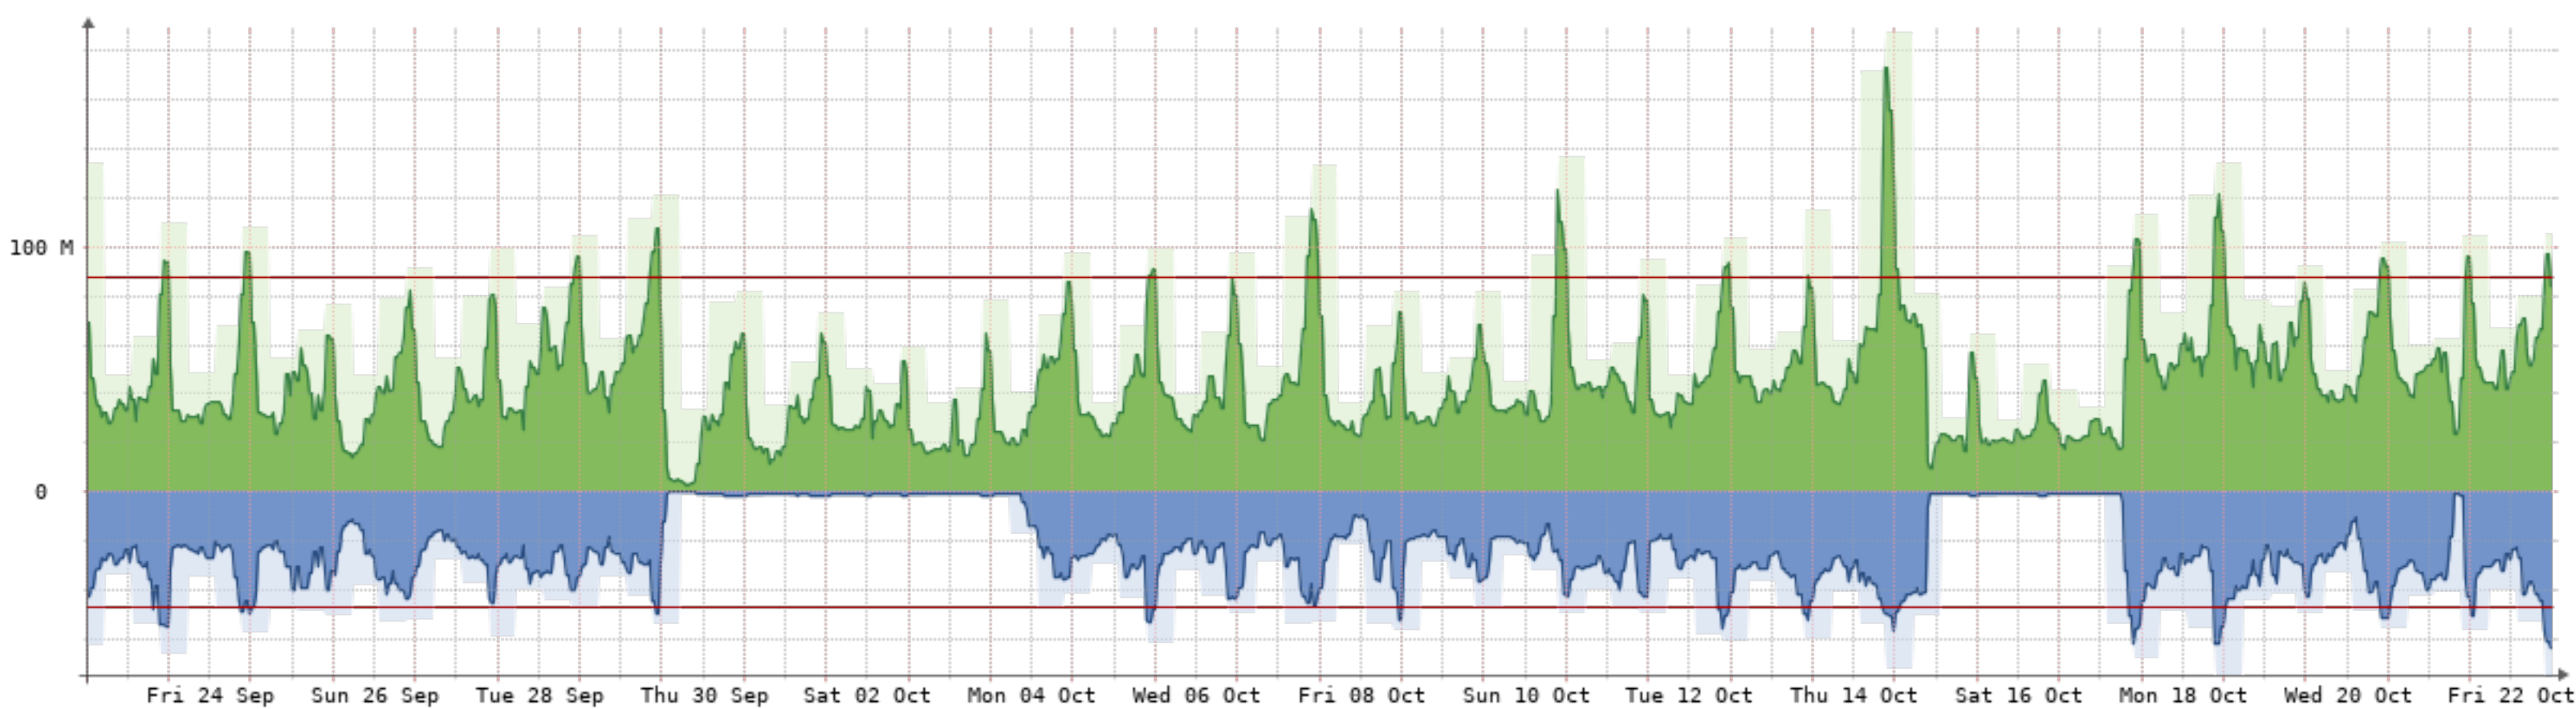

Bits/s	Last	Avg	Max	95th
In	84.23M	44.67M	187.23M	87.49M
Out	63.36M	23.27M	75.00M	46.74M
Total	22.02T	(In 14.47T	Out 7.54T)	

2021-9-23 - 2021-10-23 - Cabase-TV[1Gb]