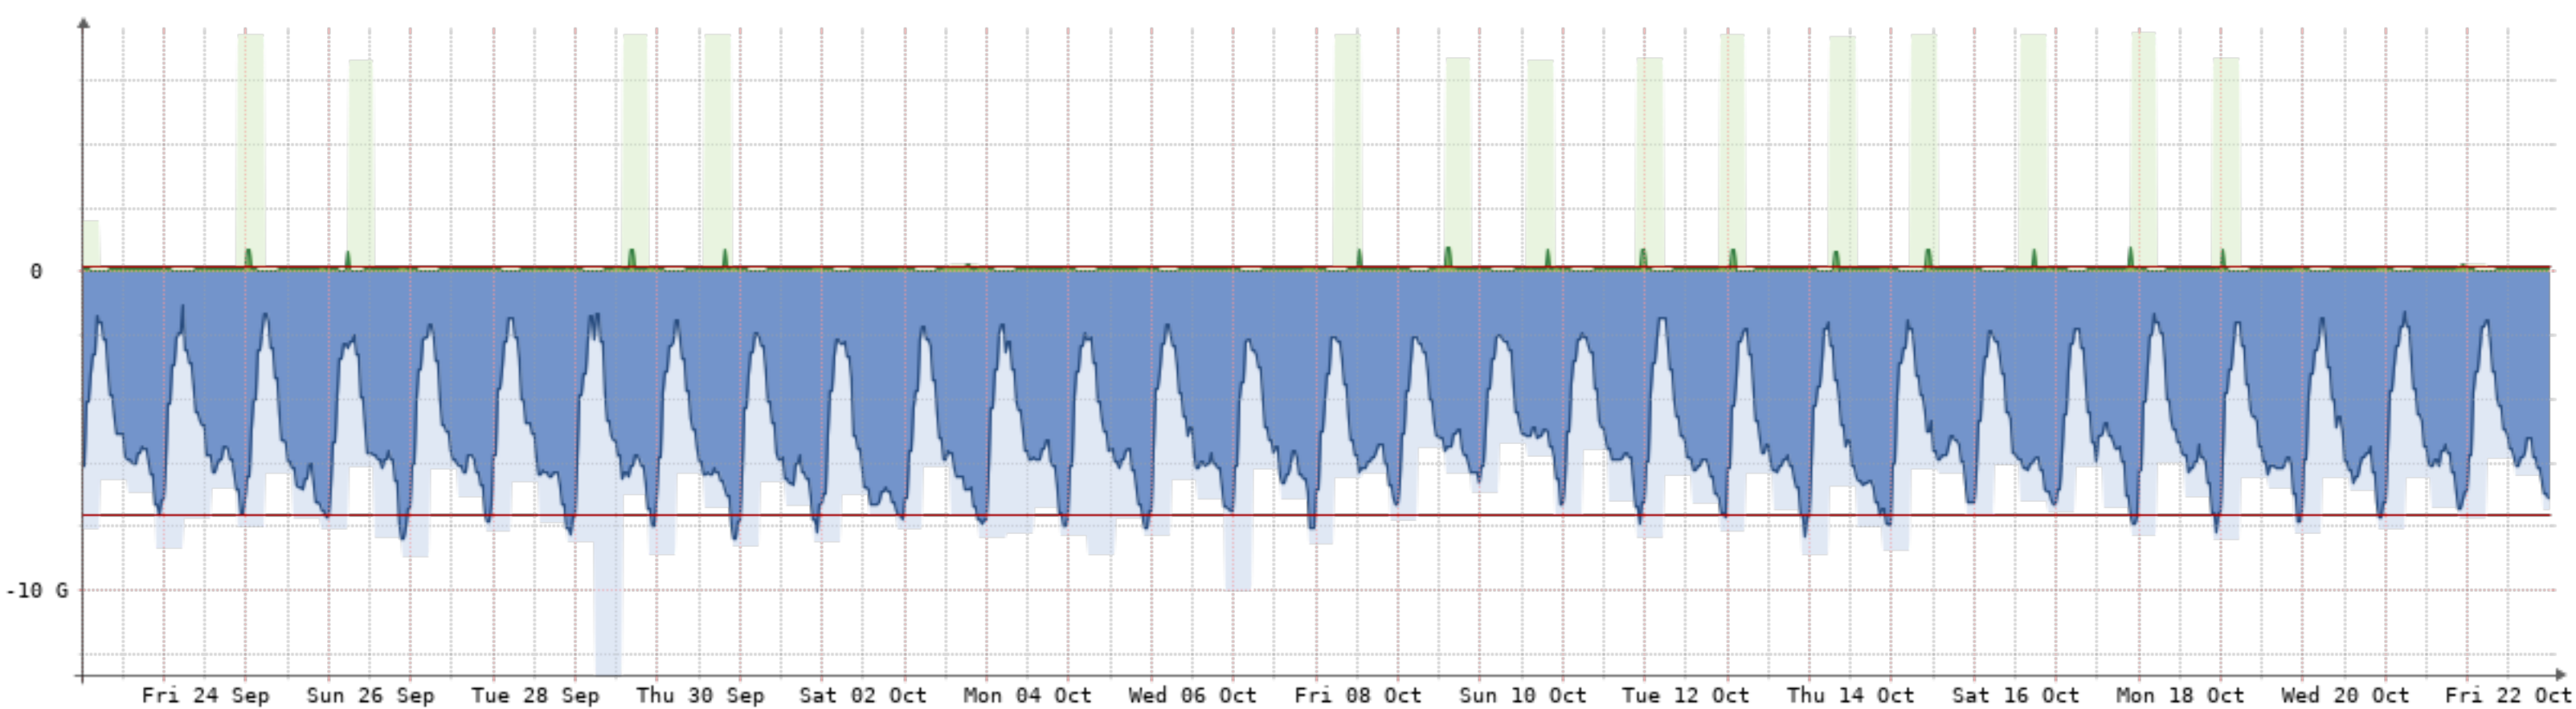

Bits/s	Last	Avg	Max	95th
In	122.86M	100.89M	7.49G	143.05M
Out	7.13G	5.03G	12.67G	7.66G
Total	1.66P	(In 32.69T Out 1.63P)		

2021-9-23 - 2021-10-23 - DavitelSA(NQN-DAV)[20GB]