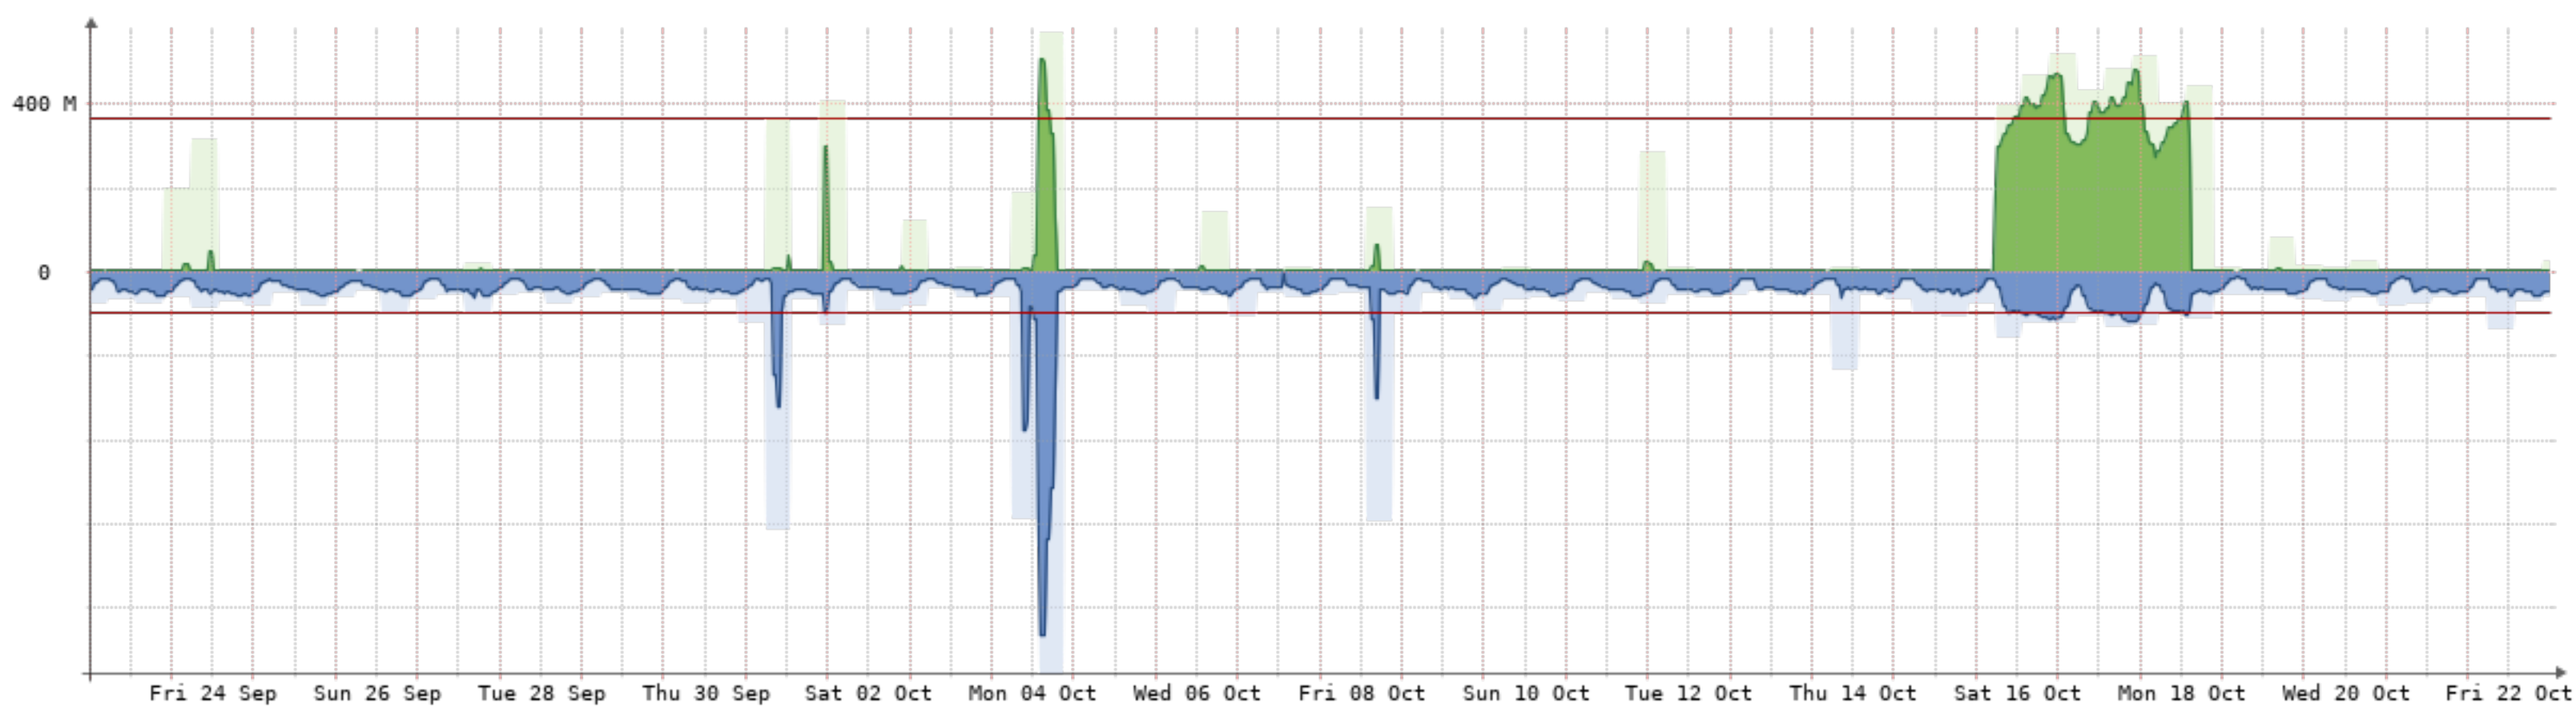

Bits/s	Last	Avg	Max	95th
In	3.46M	37.04M	568.94M	363.78M
Out	45.81M	47.71M	955.66M	97.22M
Total	27.46T	(In 12.00T Out 15.46T)		

2021-9-23 - 2021-10-23 - Internet-Silica-GGC-FNA[1Gb]