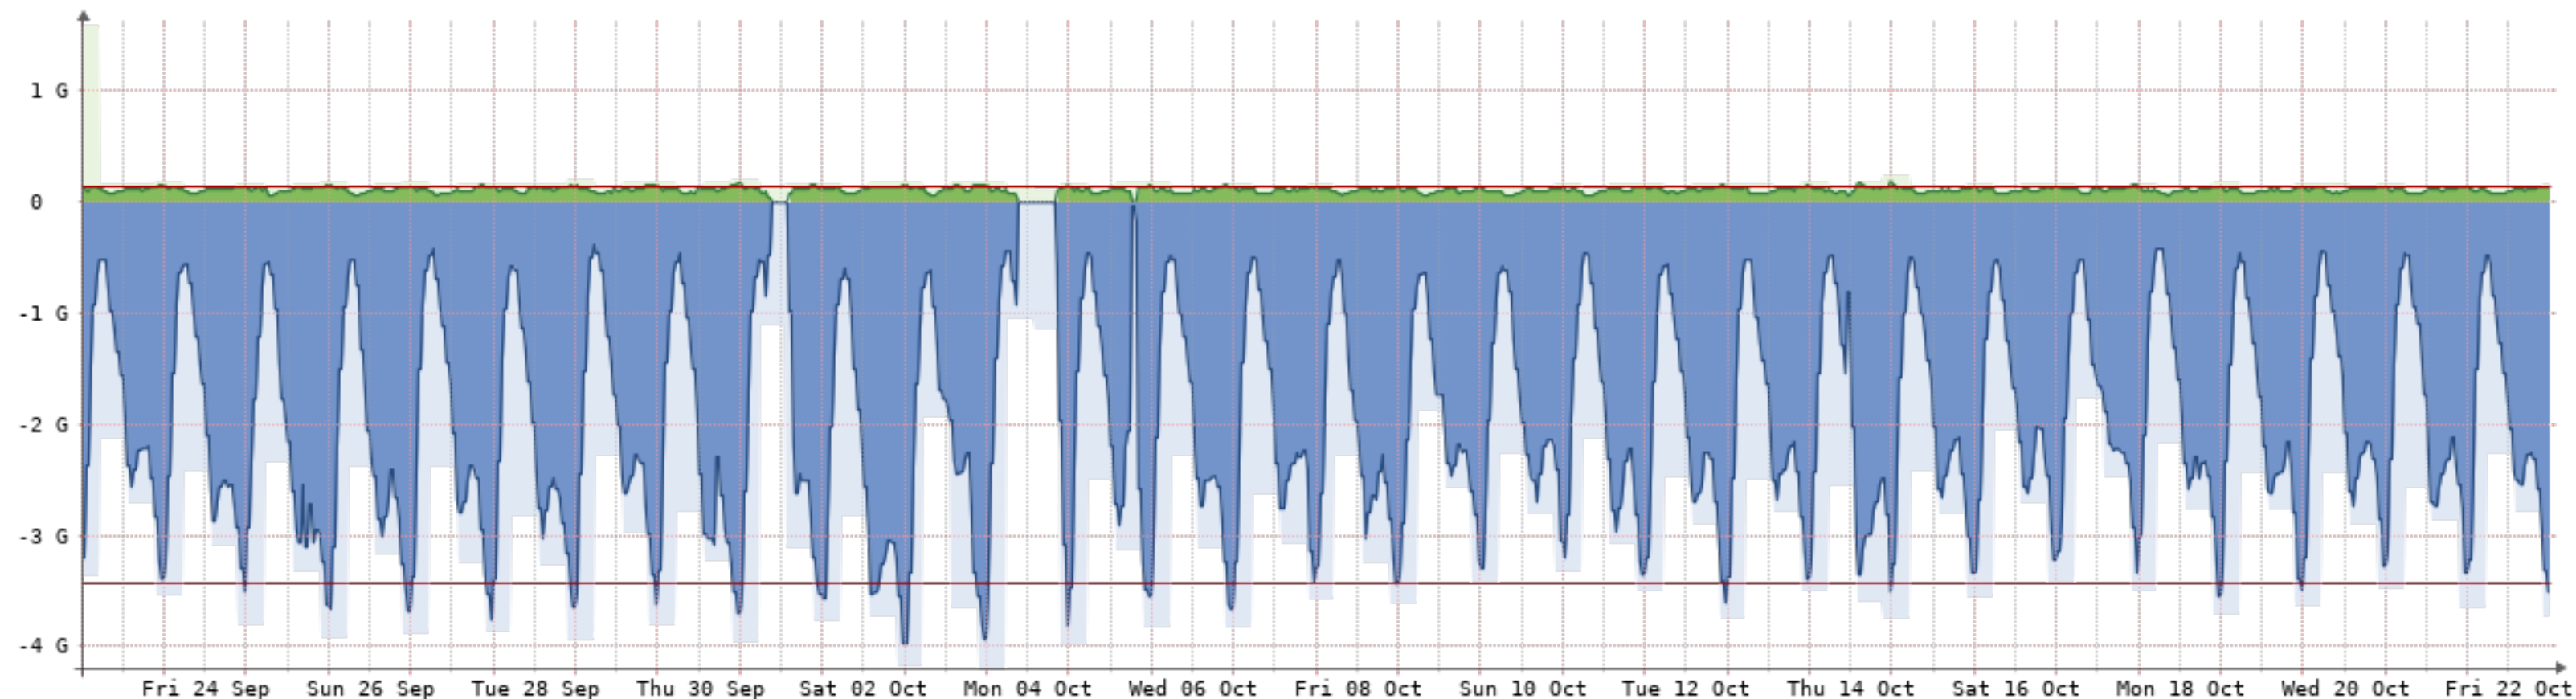

Bits/s	Last	Avg	Max	95th
In	130.82M	111.87M	1.59G	150.03M
Out	3.51G	1.96G	4.20G	3.42G
Total	671.18T	(In 36.25T	Out 634.93T)	

2021-9-23 - 2021-10-23 - Cotecal(NQN-CCL)[10GB]