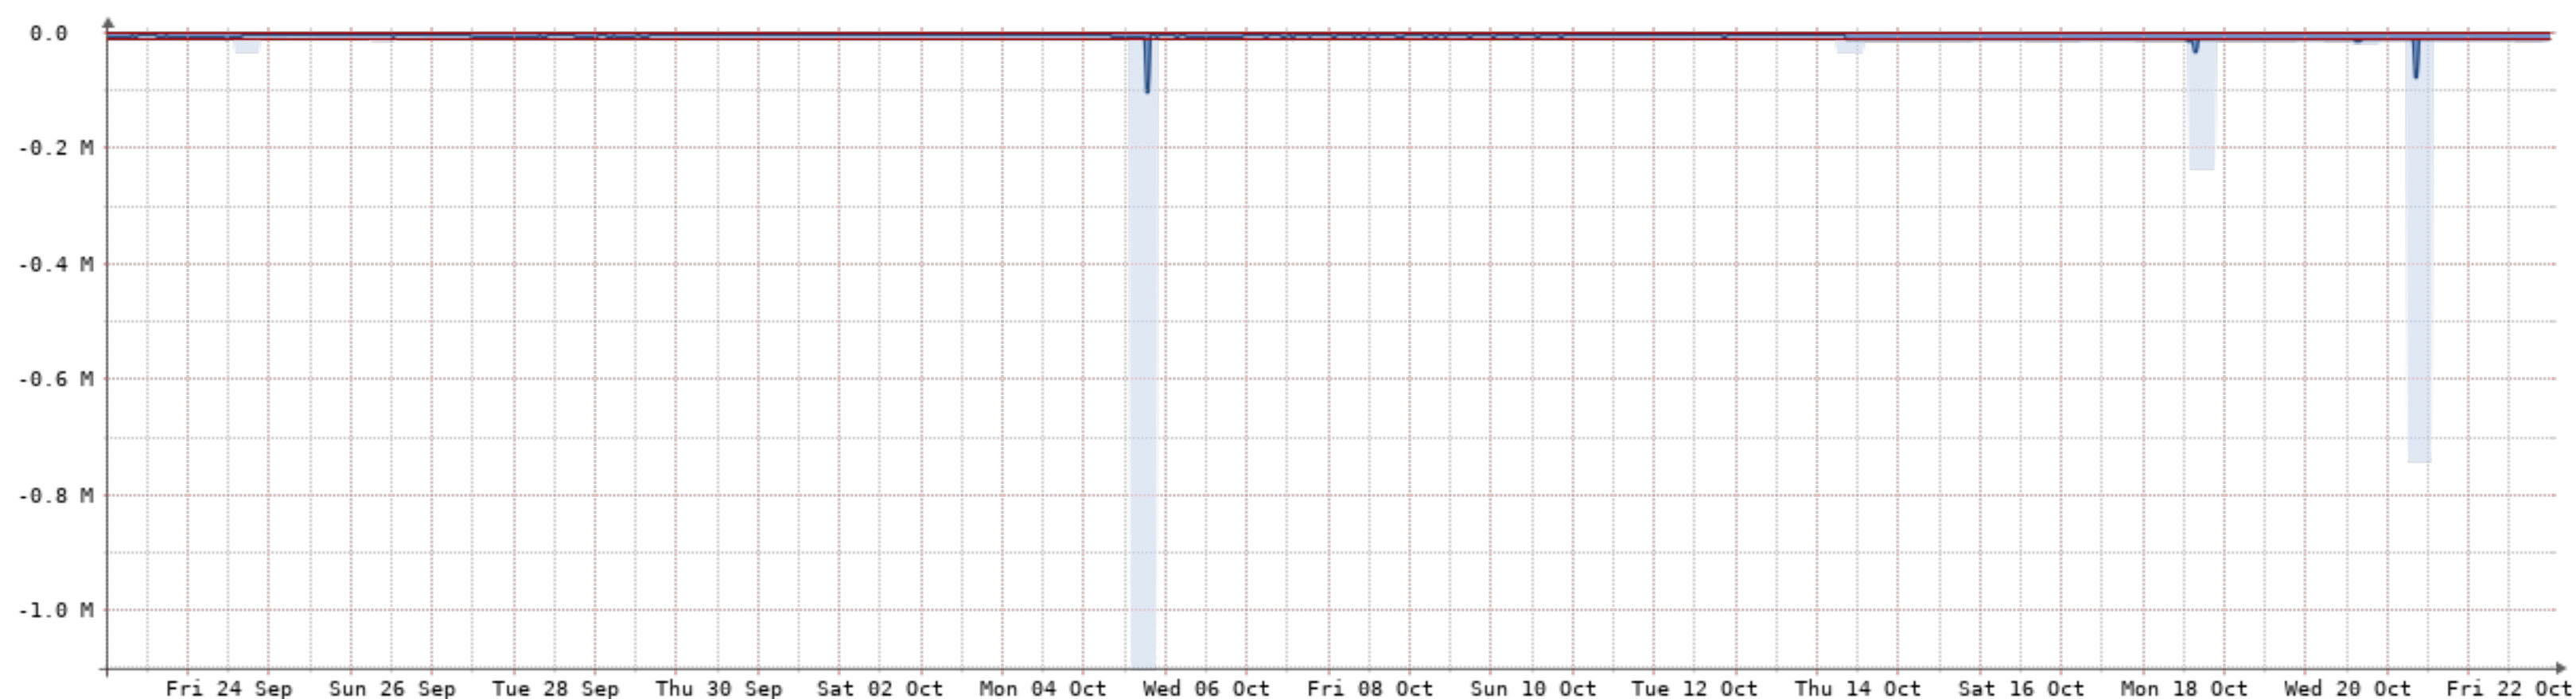

Bits/s	Last	Avg	Max	95th
In	0.00	0.00	0.00	0.00
Out	11.35k	7.33k	1.10M	11.84k
Total	2.38G	(In 0.00	Out 2.38G)	

2021-9-23 - 2021-10-23 - Cittarella(NQN-CIT)[1GB]