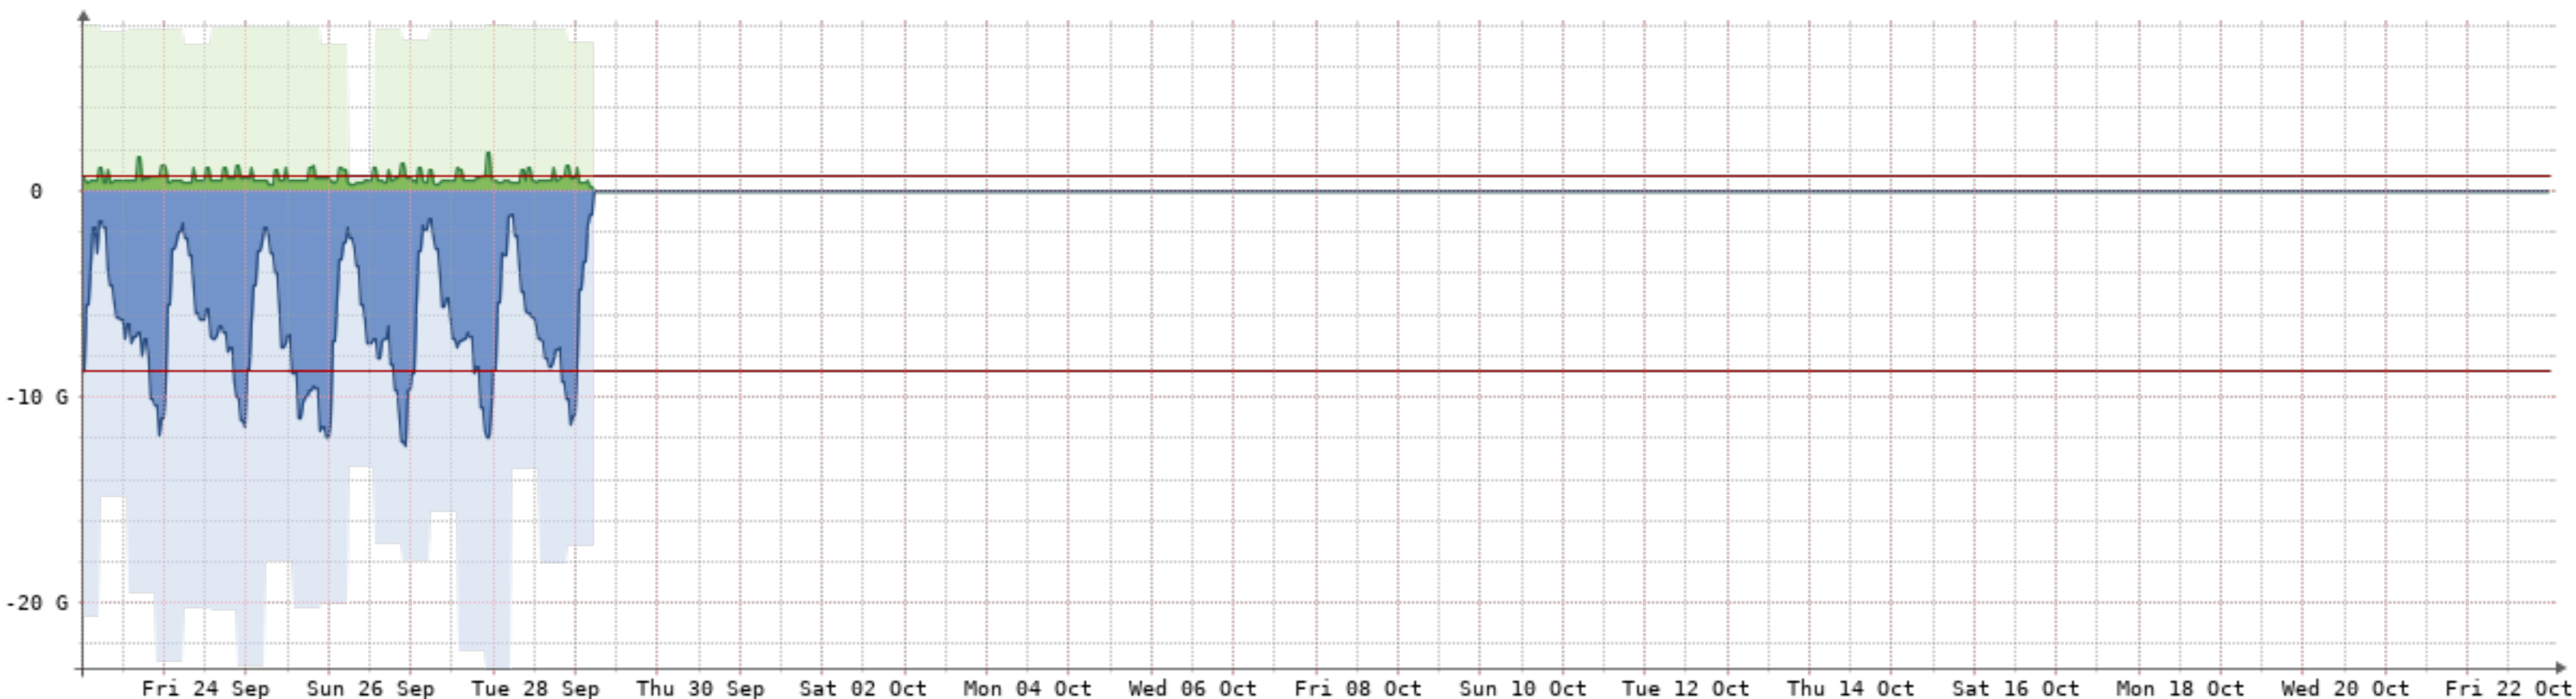

Bits/s	Last	Avg	Max	95th
In	0.00	132.79M	8.00G	671.35M
Out	0.00	1.35G	23.20G	8.75G
Total	481.07T	(In 43.02T Out 438.05T)		

2021-9-23 - 2021-10-23 - Cotesma(NQN-COT)-F10-[20GE