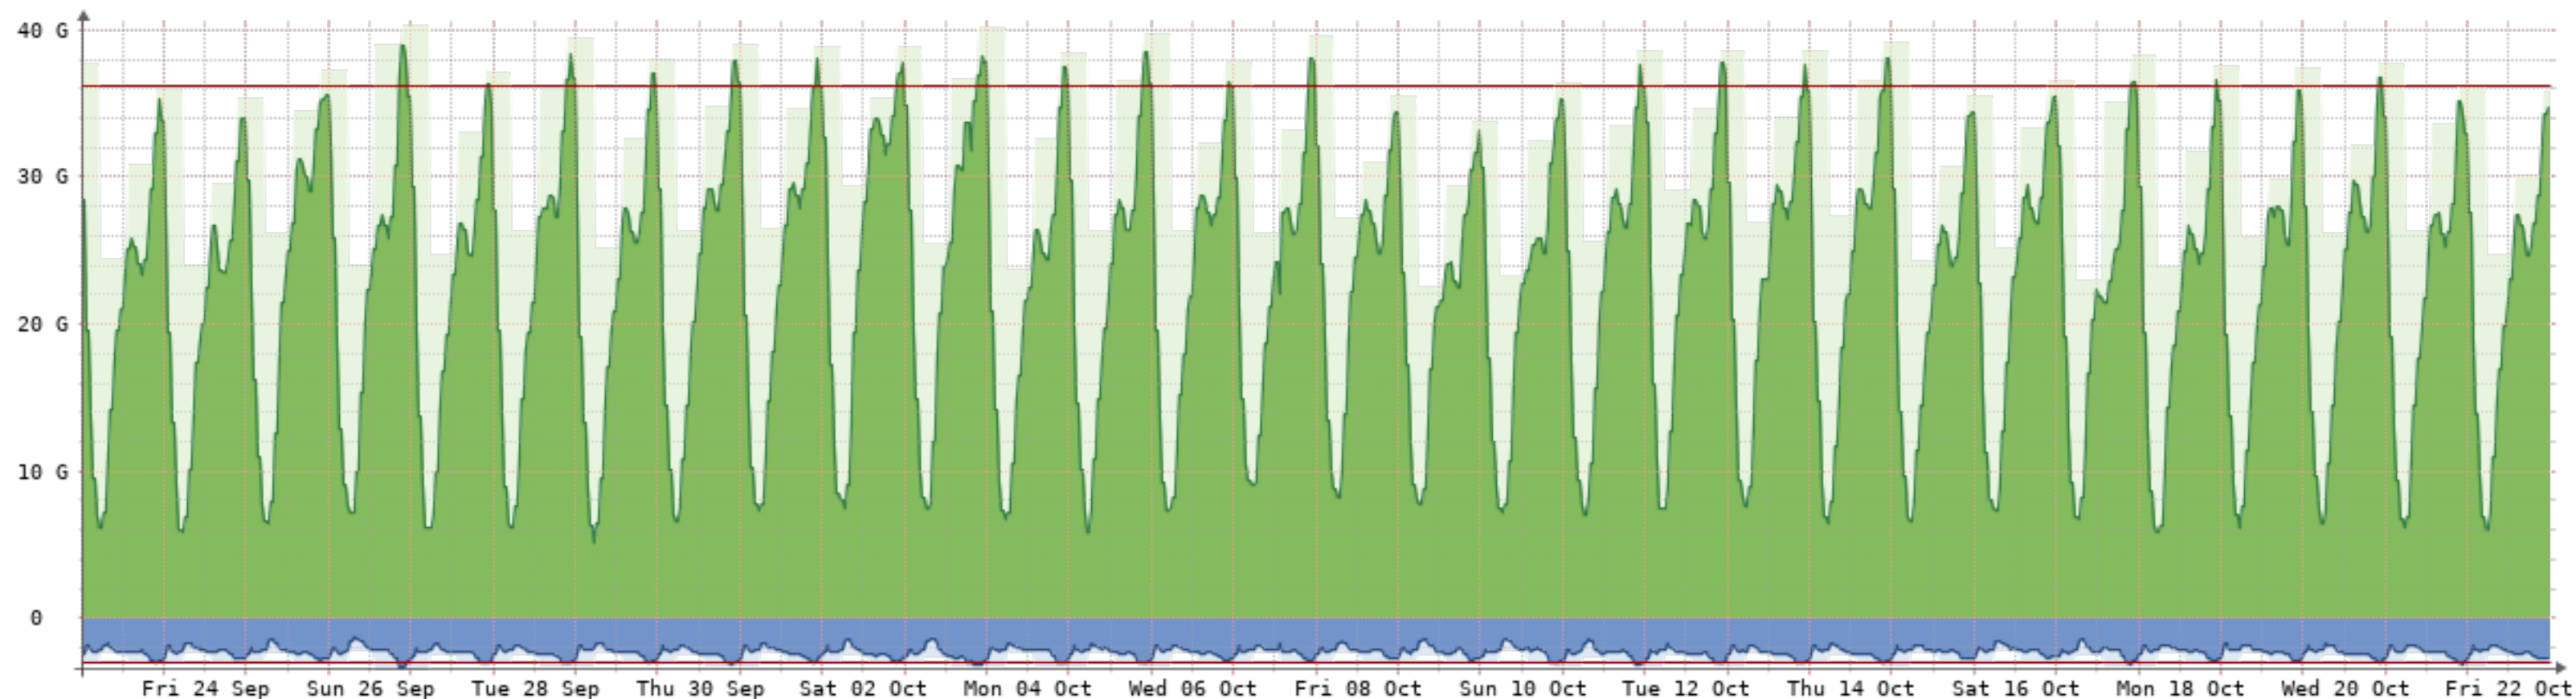

Bits/s	Last	Avg	Max	95th
In	34.78G	22.36G	40.27G	36.12G
Out	2.68G	2.31G	3.45G	2.97G
Total	7.99P	(In 7.24P	Out 747.02T)	

2021-9-23 - 2021-10-23 - Silica-N2N:NQN-a-RCN[100GB]