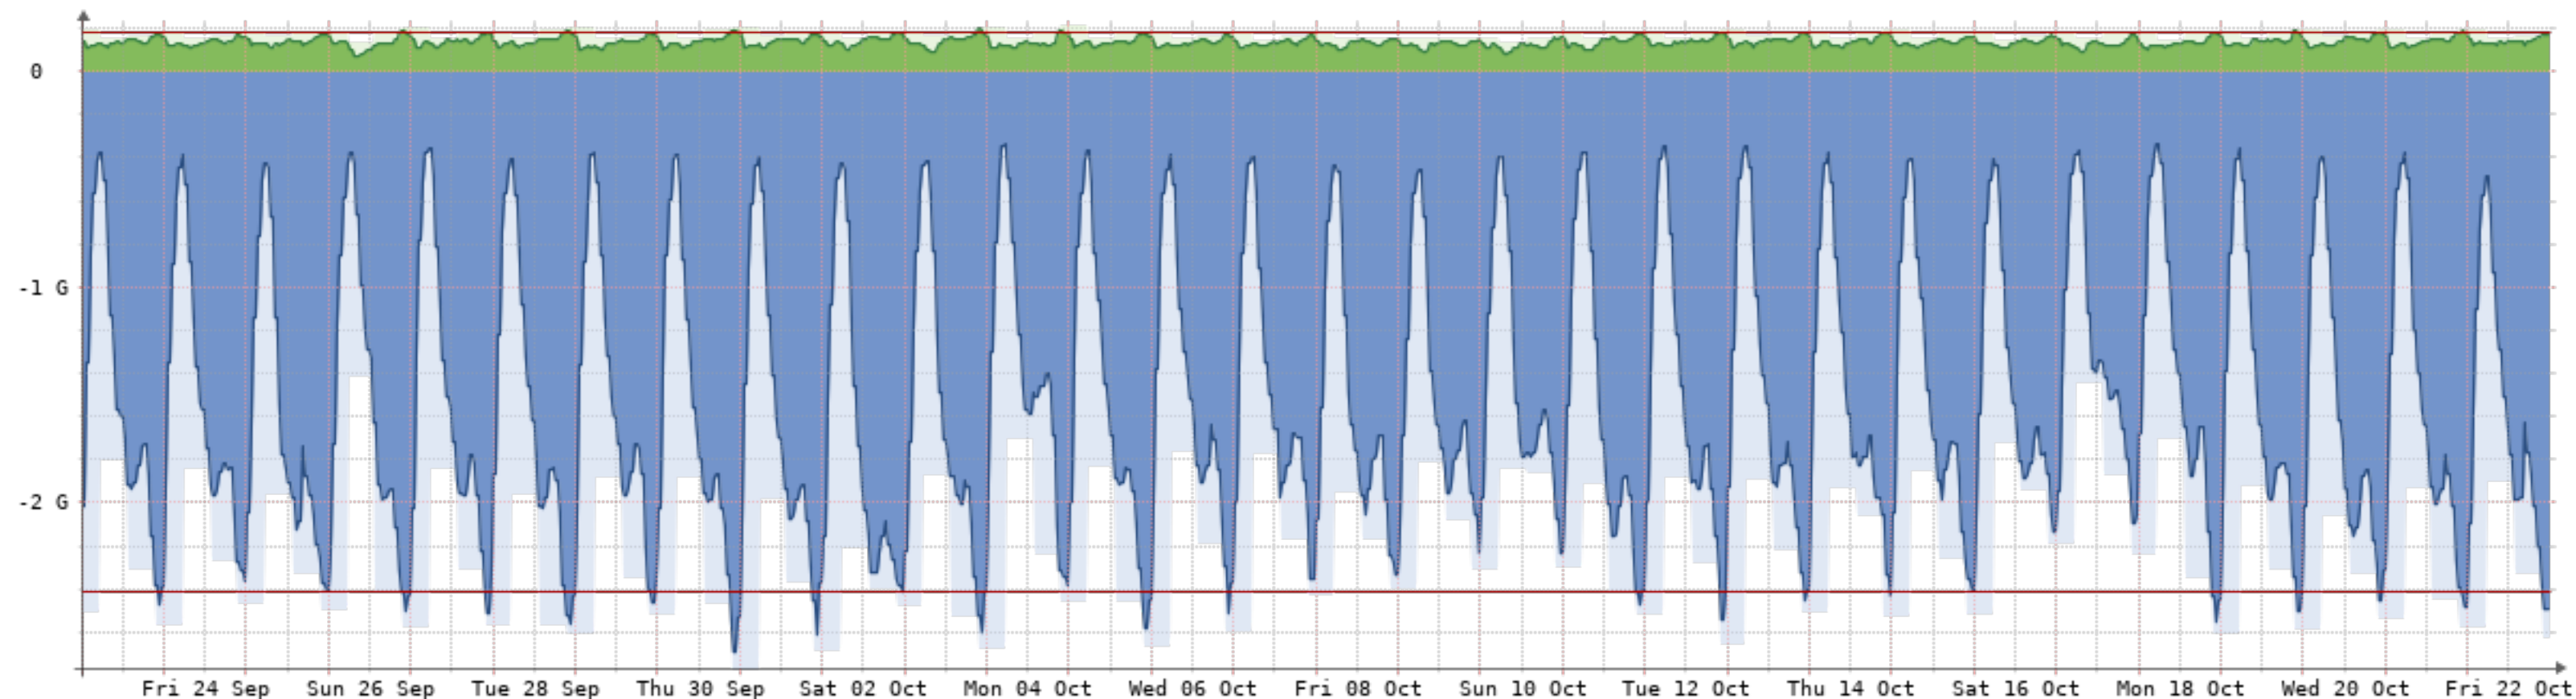

Bits/s	Last	Avg	Max	95th
In	110.76M	83.16M	1.31G	115.09M
Out	1.81G	1.10G	2.08G	1.82G
Total	383.73T	(In 26.94T	Out 356.78T)	

2021-9-23 - 2021-10-23 - HEDI[2GB]

Bits/s	Last	Avg	Max	95th
In	168.75M	138.96M	211.50M	177.46M
Out	2.49G	1.52G	2.77G	2.41G
Total	538.26T	(In 45.02T	Out 493.24T)	