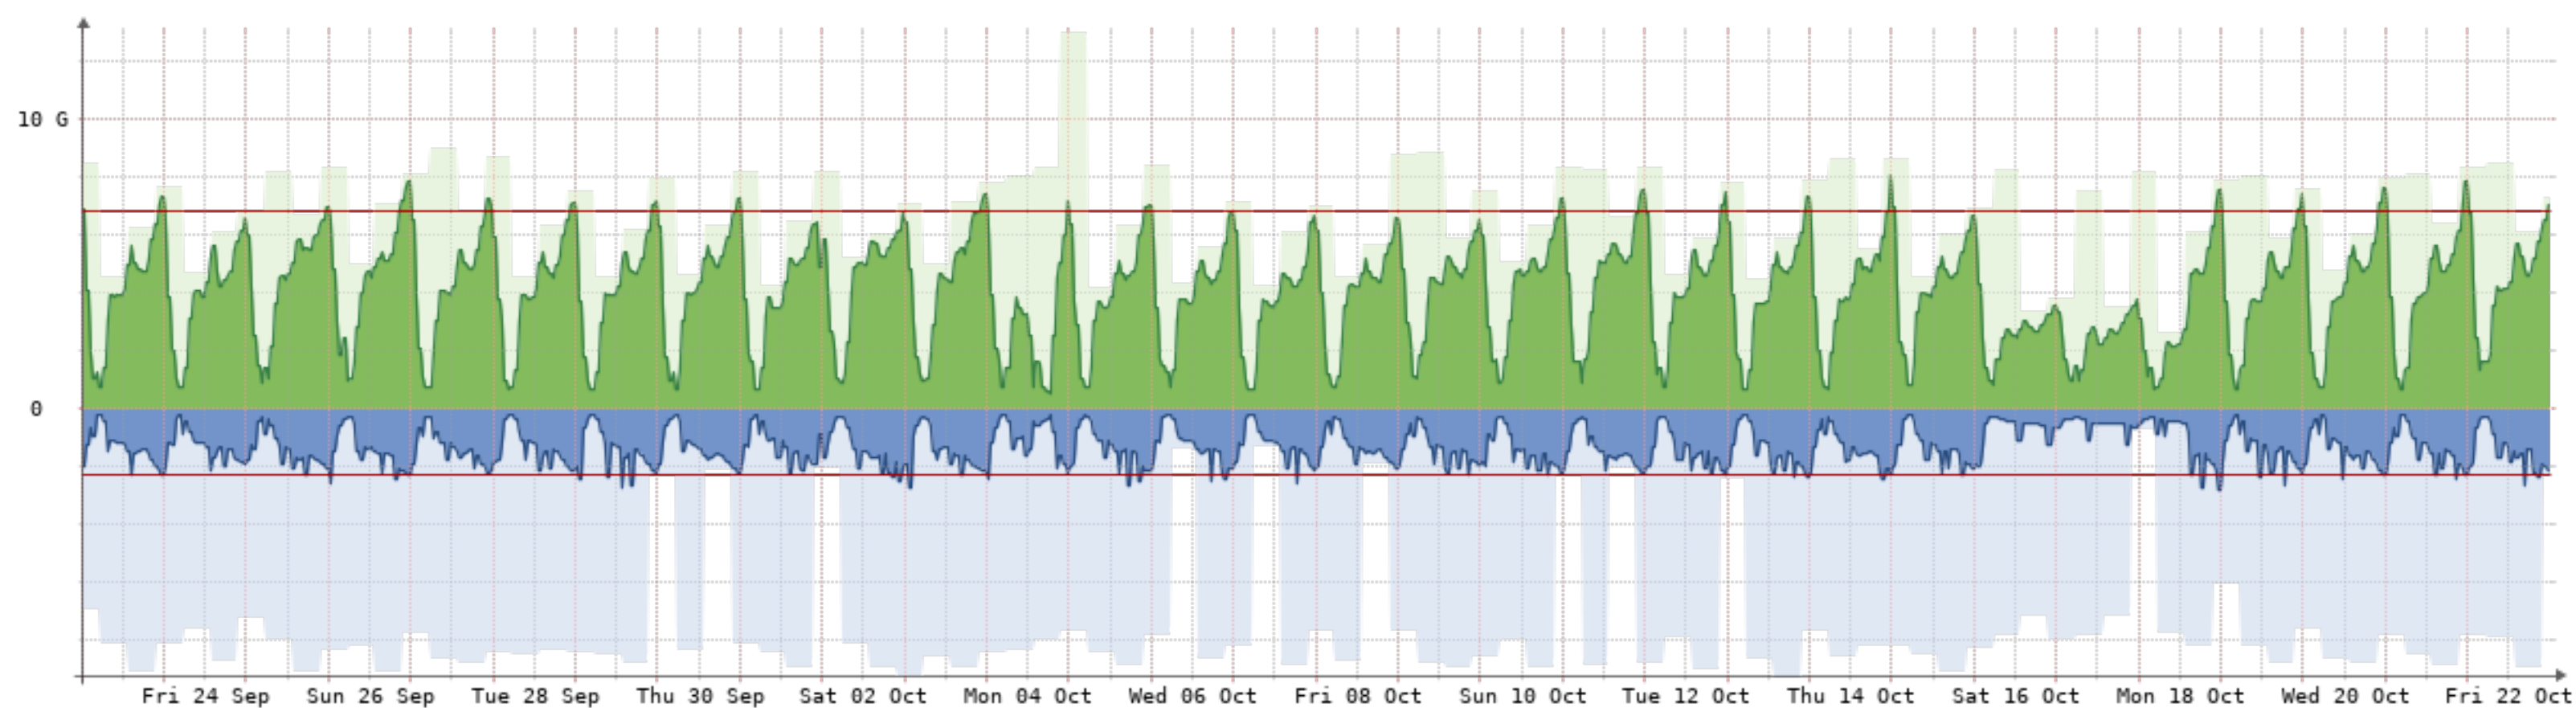

Bits/s	Last	Avg	Max	95th
In	7.06G	4.04G	12.96G	6.84G
Out	2.11G	1.32G	9.23G	2.26G
Total	1.74P	(In 1.31P	Out 428.20T)	

2021-9-23 - 2021-10-23 - FNA:Facebook-NQN