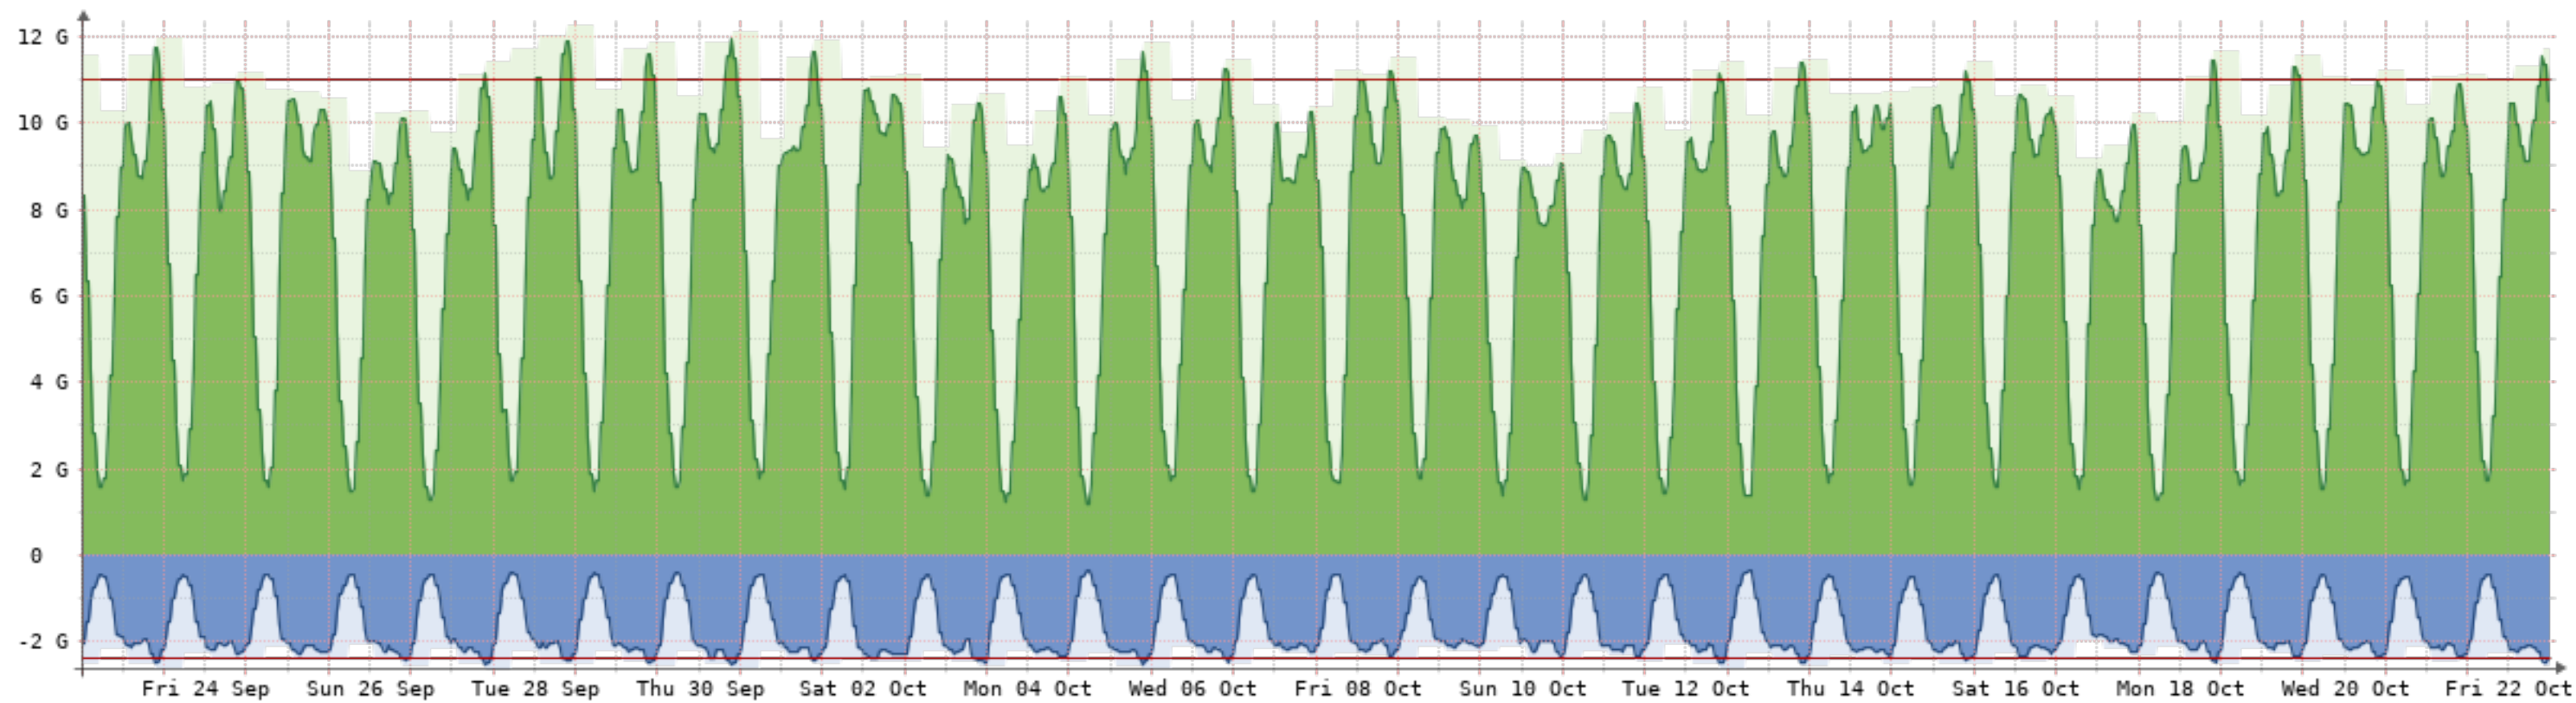

Bits/s	Last	Avg	Max	95th
In	10.51G	7.23G	12.25G	11.00G
Out	2.39G	1.68G	2.64G	2.39G
Total	2.89P	(In 2.34P	Out 544.04T)	

2021-9-23 - 2021-10-23 - GGC-NQN-3[10Gb]