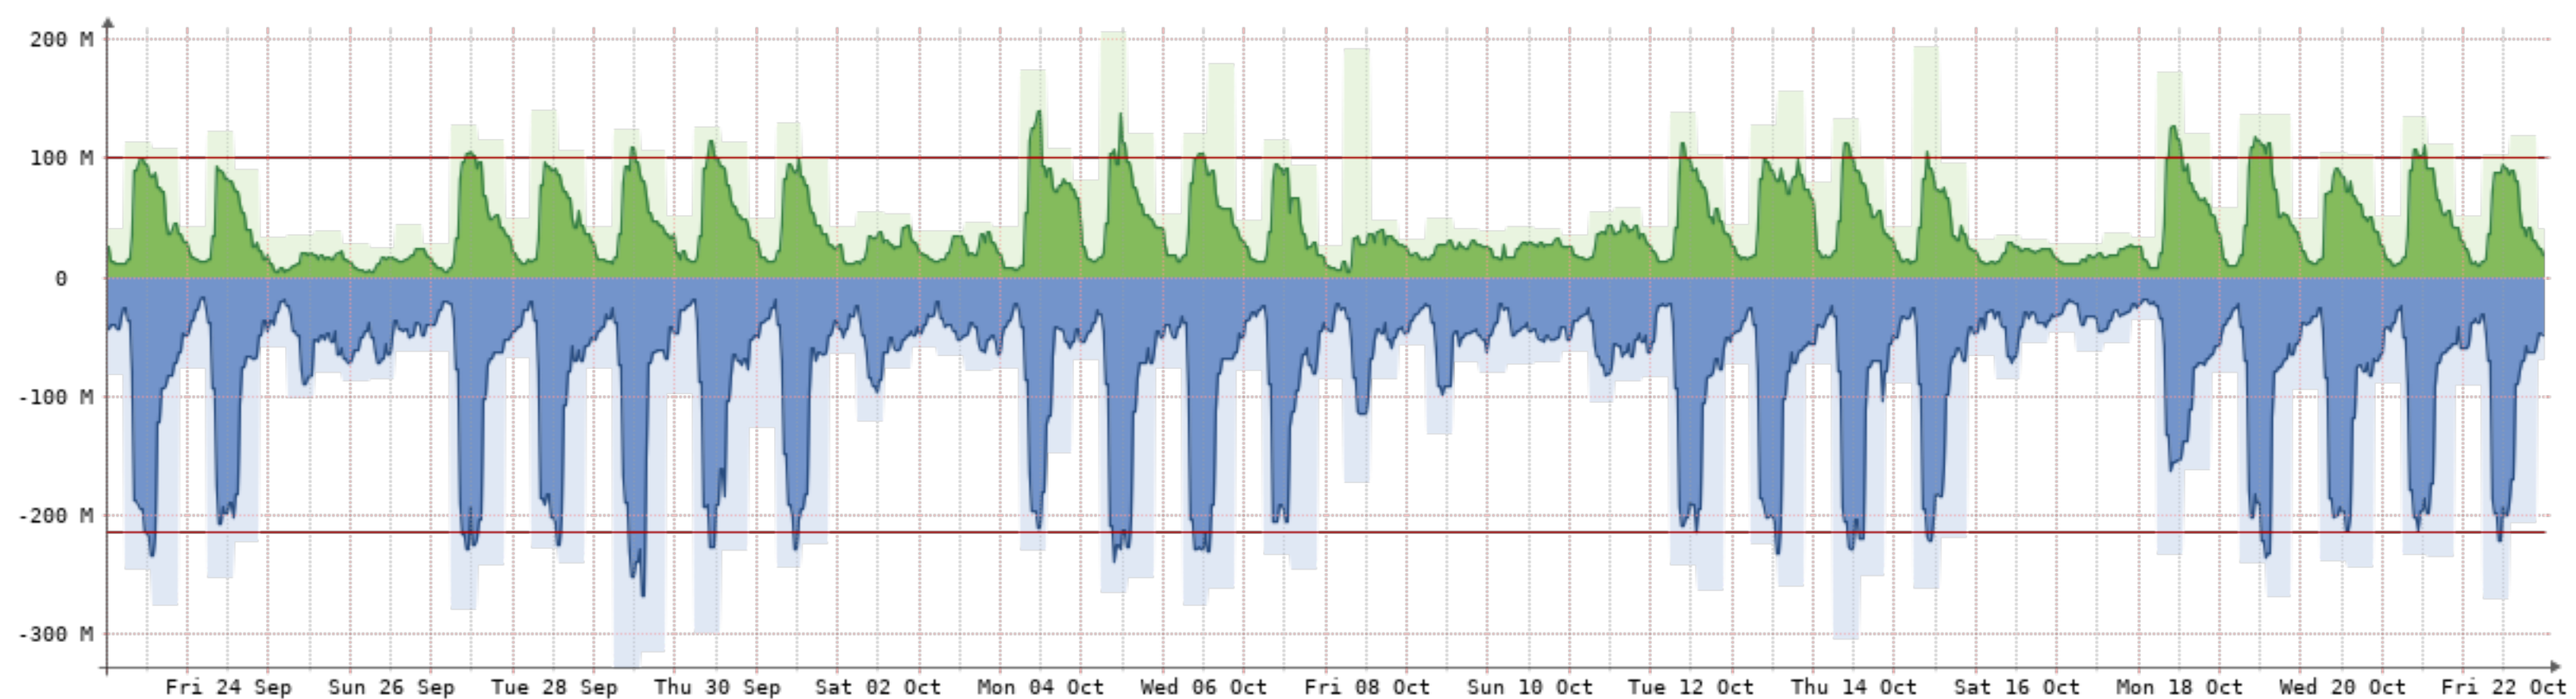

Bits/s	Last	Avg	Max	95th
In	19.61M	42.42M	206.03M	101.05M
Out	49.65M	80.89M	328.92M	214.86M
Total	39.95T	(In 13.74T Out 26.21T)		

2021-9-23 - 2021-10-23 - Gobierno(NQN-GPN)[1GB]