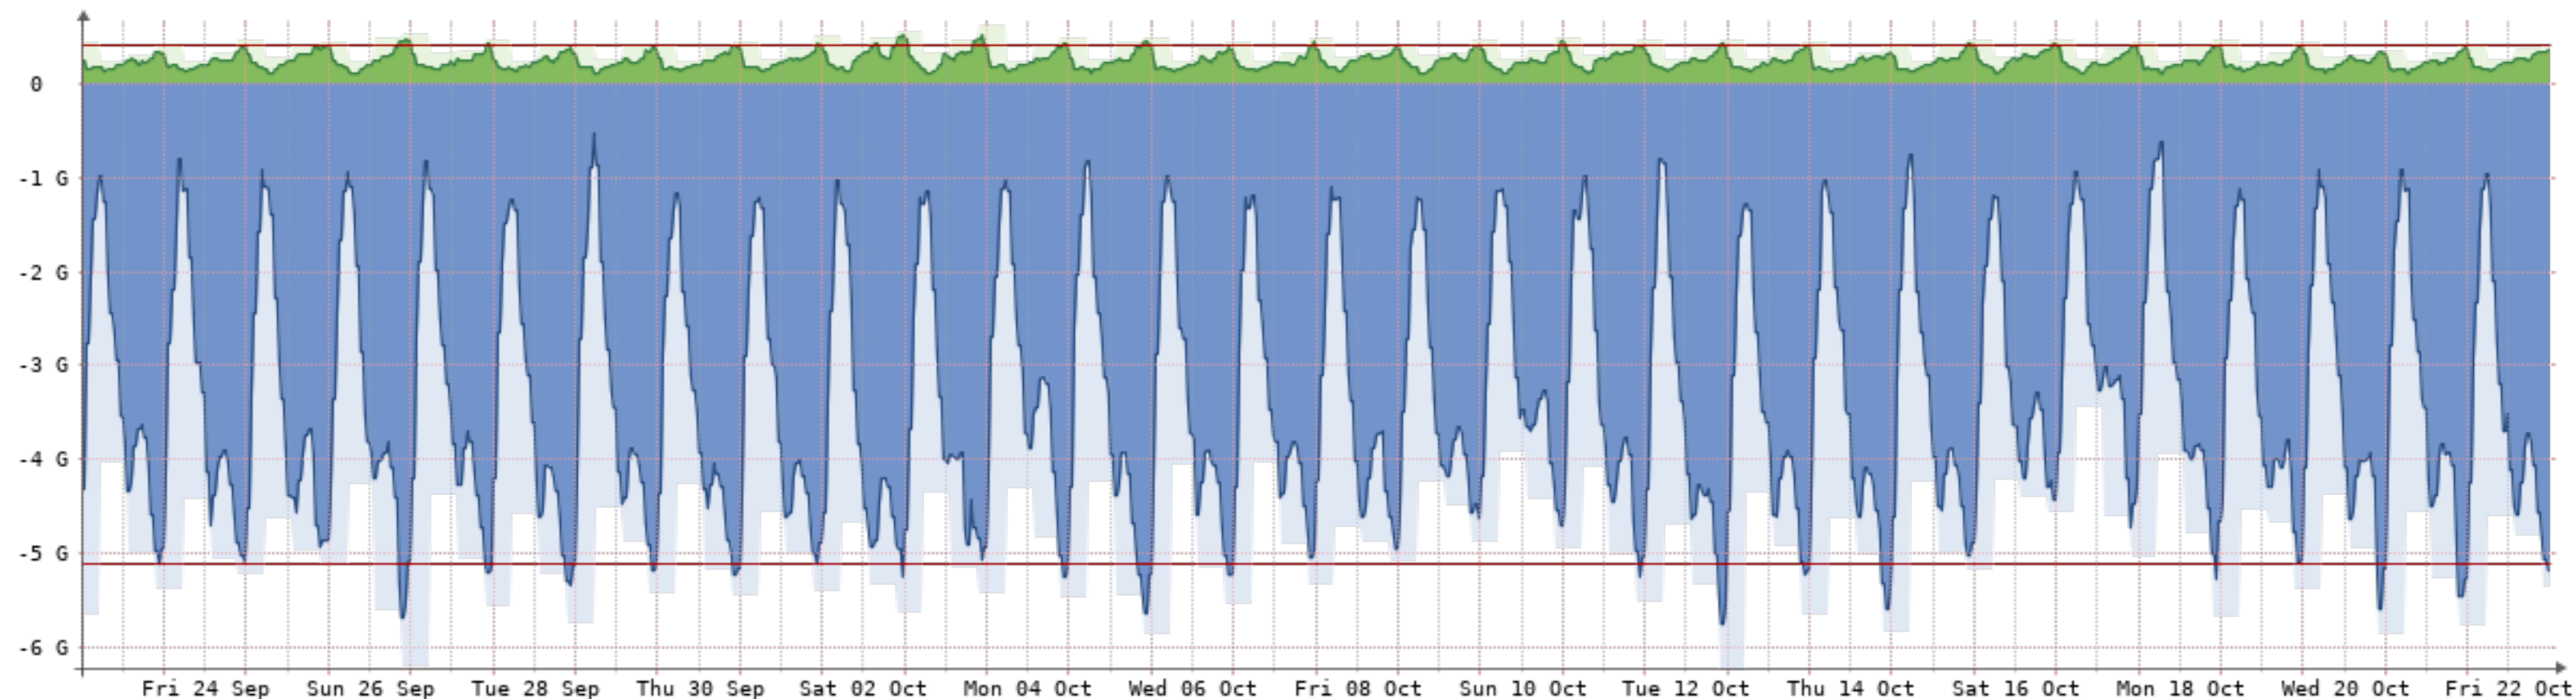

Bits/s	Last	Avg	Max	95th
In	349.88M	244.18M	611.51M	398.14M
Out	5.19G	3.35G	6.23G	5.12G
Total	1.17P	(In 79.12T Out 1.09P)		

2021-9-23 - 2021-10-23 - Grupo-Equis-SA(NQN-QUI)[10G