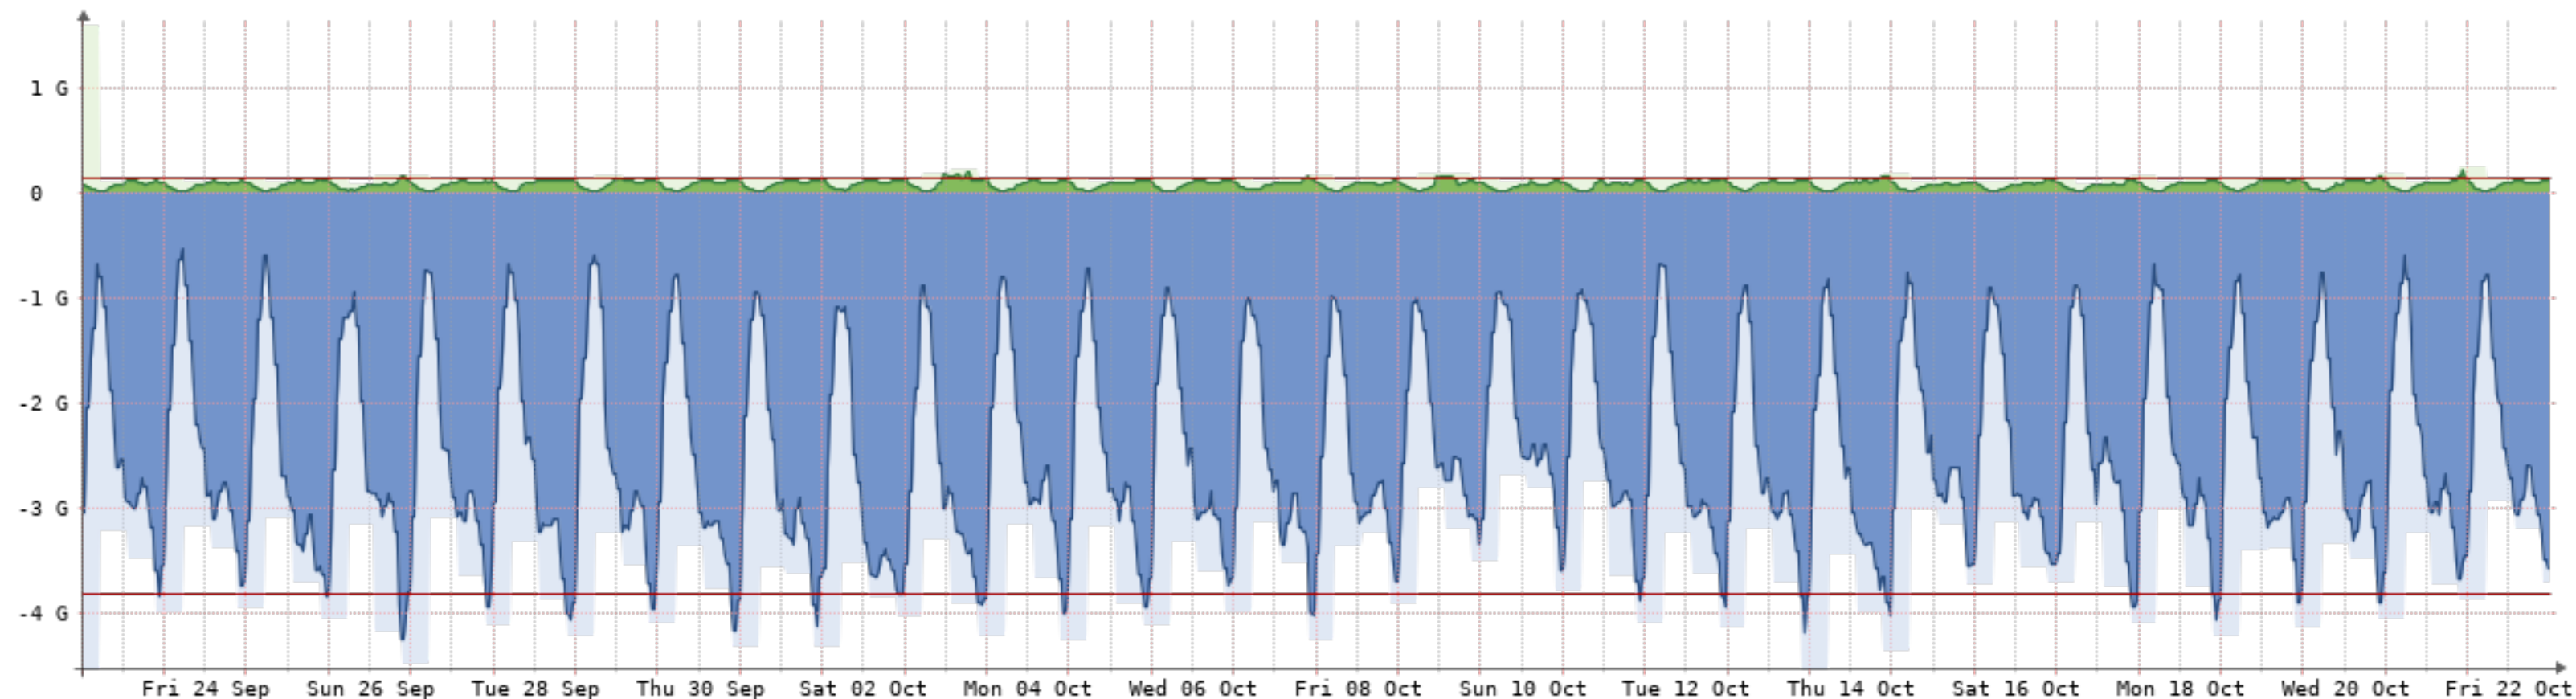

Bits/s	Last	Avg	Max	95th
In	122.68M	89.01M	1.60G	135.77M
Out	3.58G	2.50G	4.53G	3.83G
Total	838.58T	(In 28.84T	Out 809.75T)	

2021-9-23 - 2021-10-23 - DavitelSA(NQN-DAV)[10GB-1]