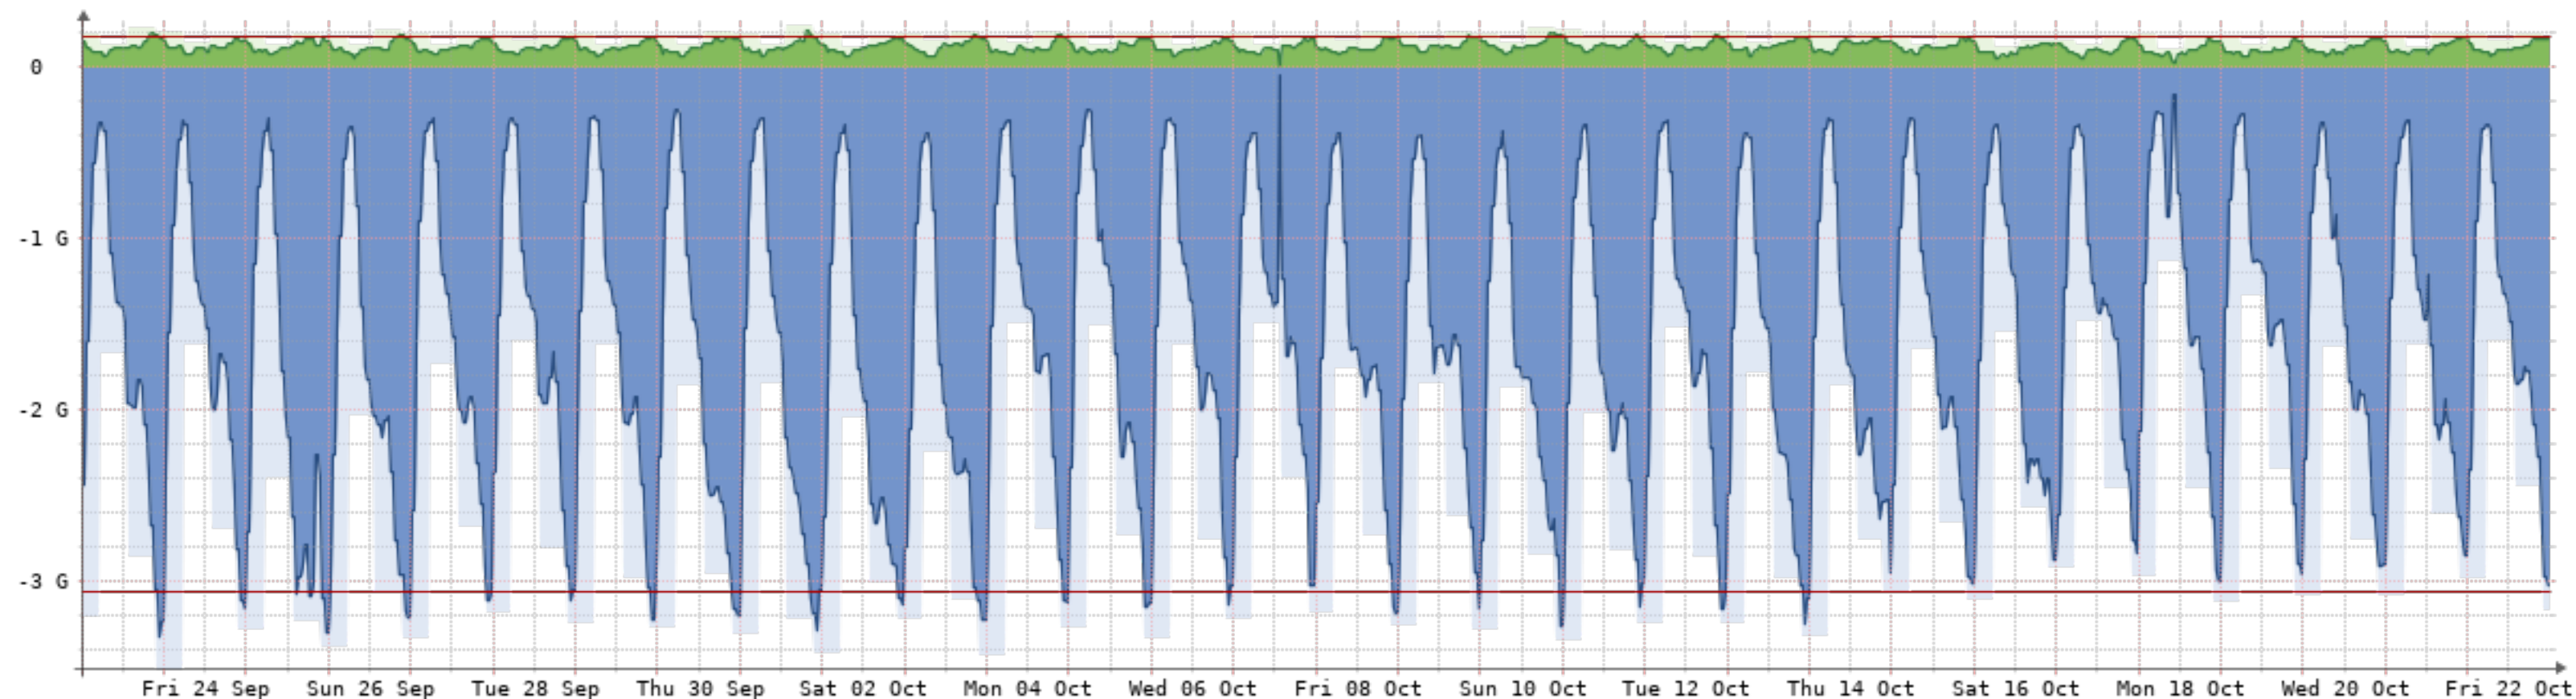

Bits/s	Last	Avg	Max	95th
In	170.90M	122.45M	241.97M	175.89M
Out	3.02G	1.66G	3.51G	3.06G
Total	577.63T	(In 39.67T	Out 537.96T)	

2021-9-23 - 2021-10-23 - La-Cordillerana[4GB]