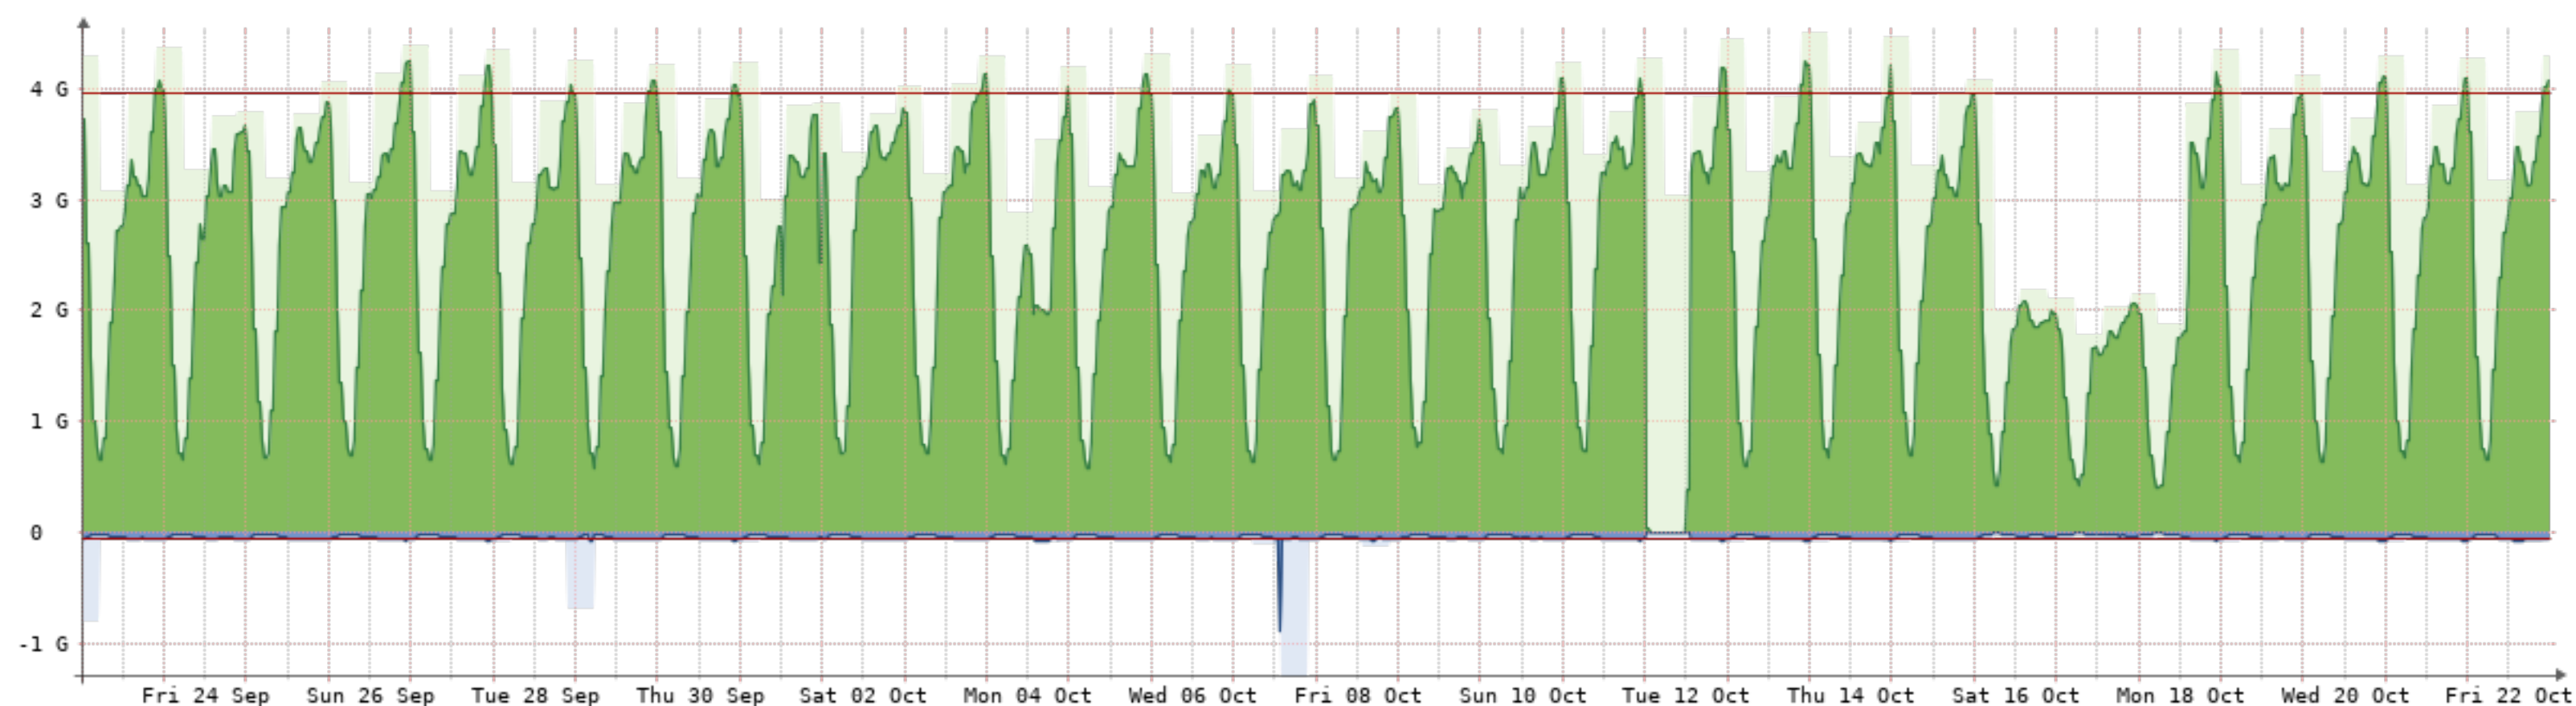

Bits/s	Last	Avg	Max	95th
In	4.08G	2.52G	4.50G	3.97G
Out	68.39M	44.36M	1.30G	68.15M
Total	829.37T	(In 814.99T	Out 14.37T)	

2021-9-23 - 2021-10-23 - Davitel-N2N:NQN-a-RCN[10GB]