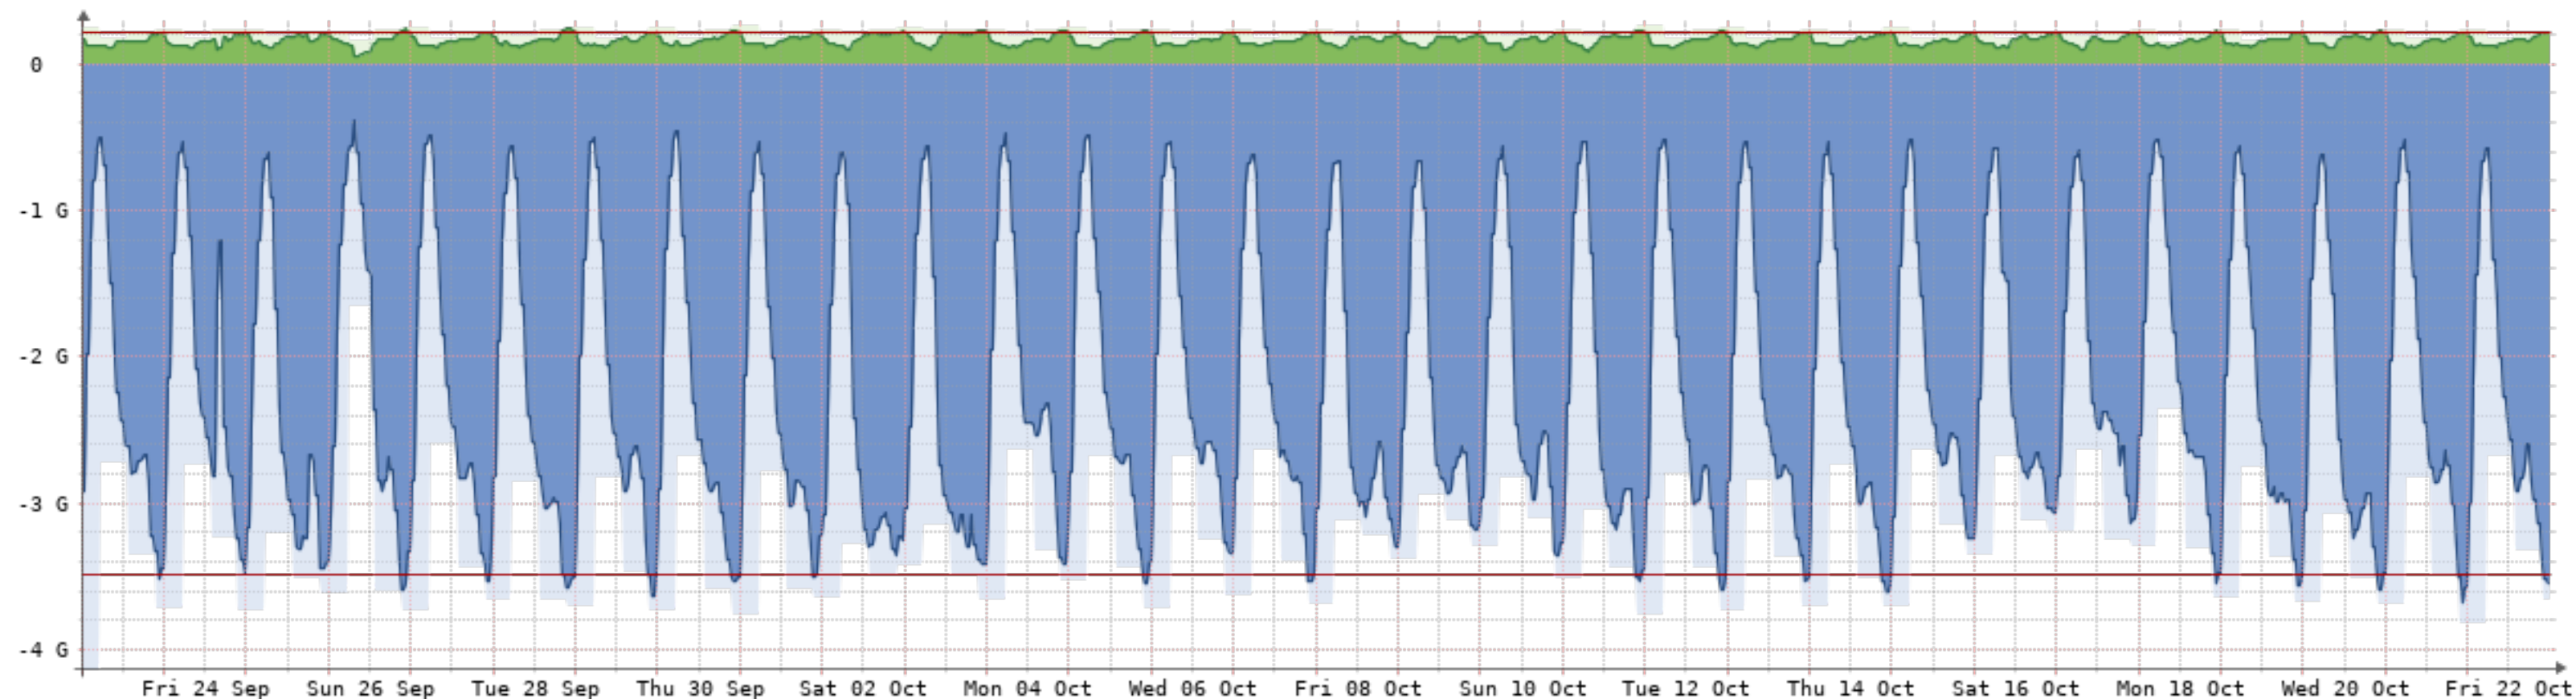

Bits/s	Last	Avg	Max	95th
In	211.52M	160.89M	256.55M	215.68M
Out	3.54G	2.27G	4.13G	3.49G
Total	786.73T	(In 52.13T	Out 734.61T)	

2021-9-23 - 2021-10-23 - Max-Internet(NQN-NMJ)[10GB]