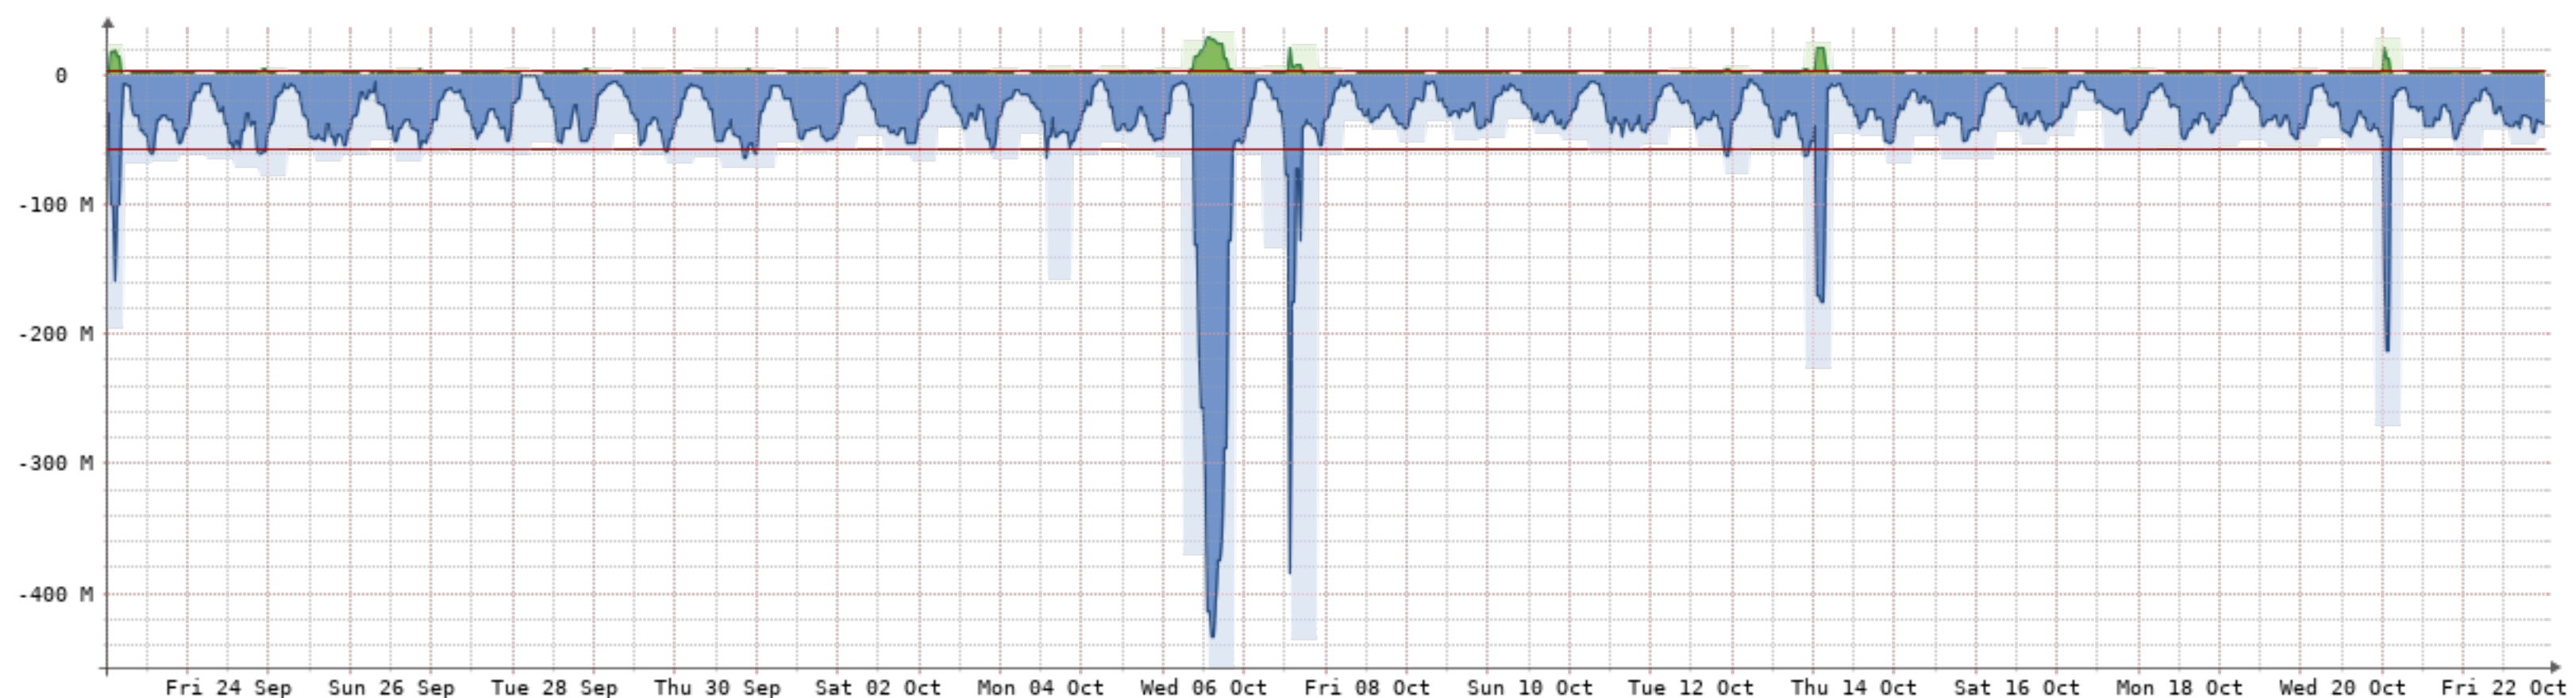

Bits/s	Last	Avg	Max	95th
In	2.56M	2.21M	32.75M	3.91M
Out	37.16M	35.43M	458.02M	56.81M
Total	12.20T	(In 715.76G	Out 11.48T)	

2021-9-23 - 2021-10-23 - Raponi(NQN-RAP)[1GB]