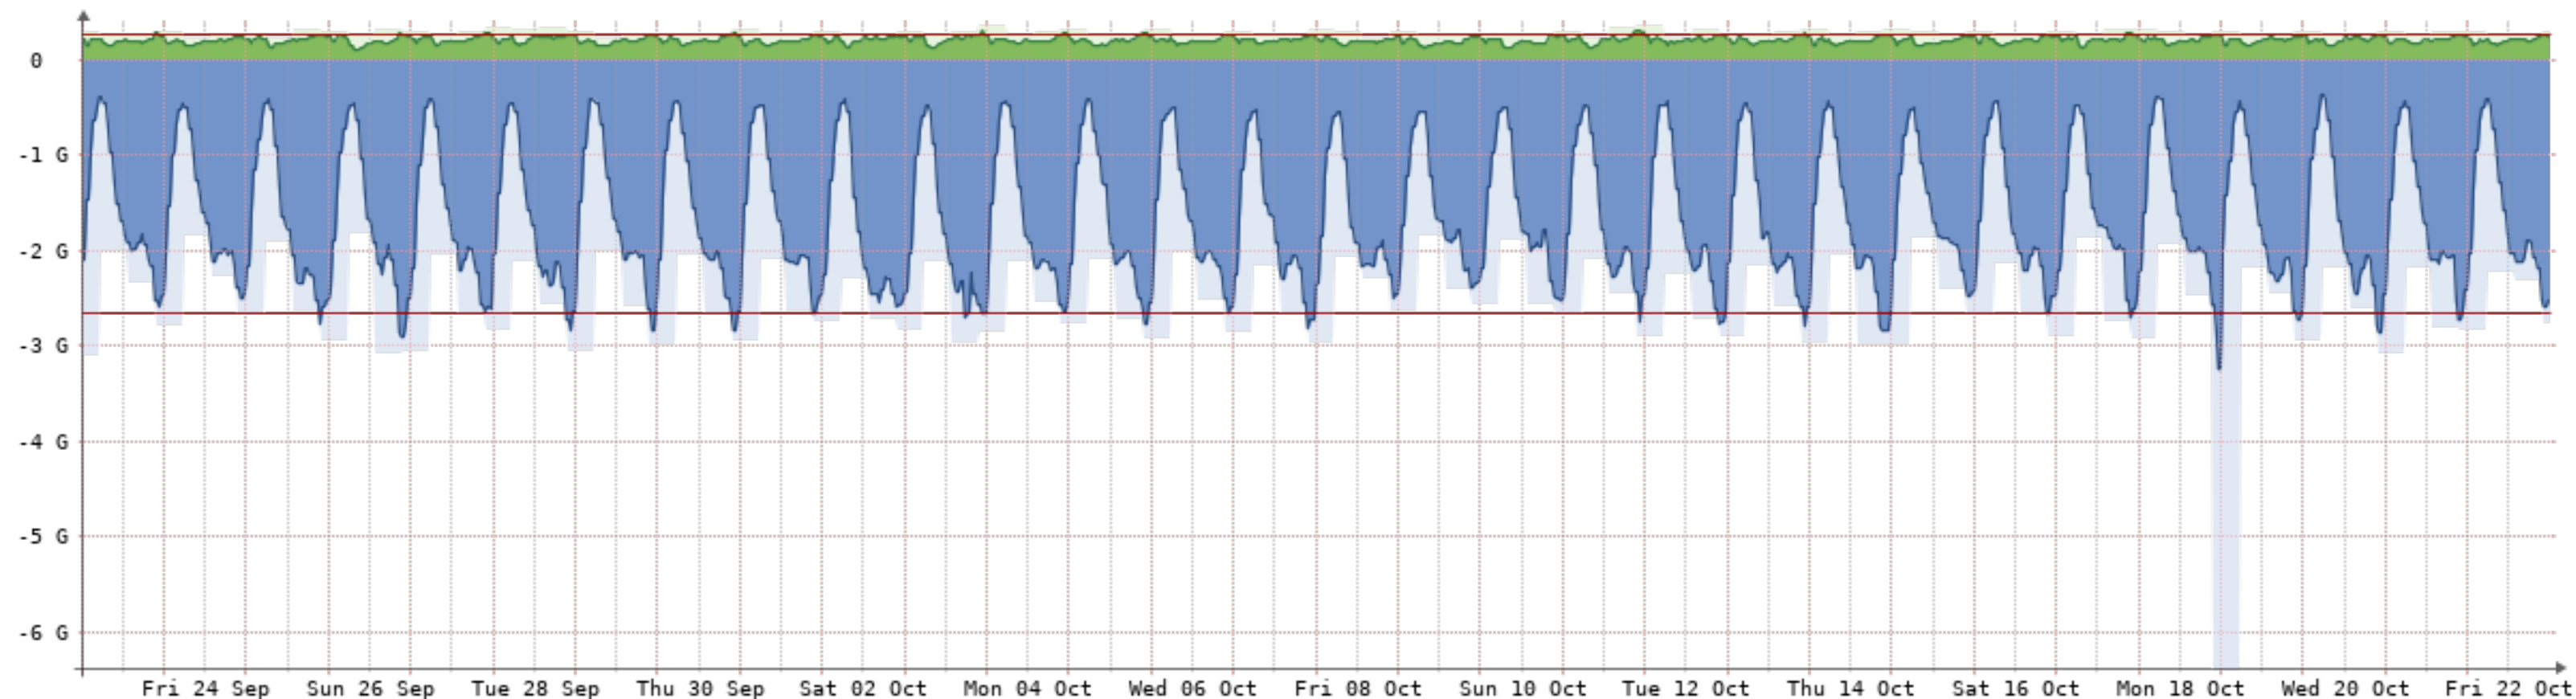

Bits/s	Last	Avg	Max	95th
In	255.92M	213.45M	357.61M	269.13M
Out	2.52G	1.68G	6.39G	2.65G
Total	612.61T	(In 69.16T	Out 543.45T)	

2021-9-23 - 2021-10-23 - Neunet(NQN-CEN)[10Gb-2]