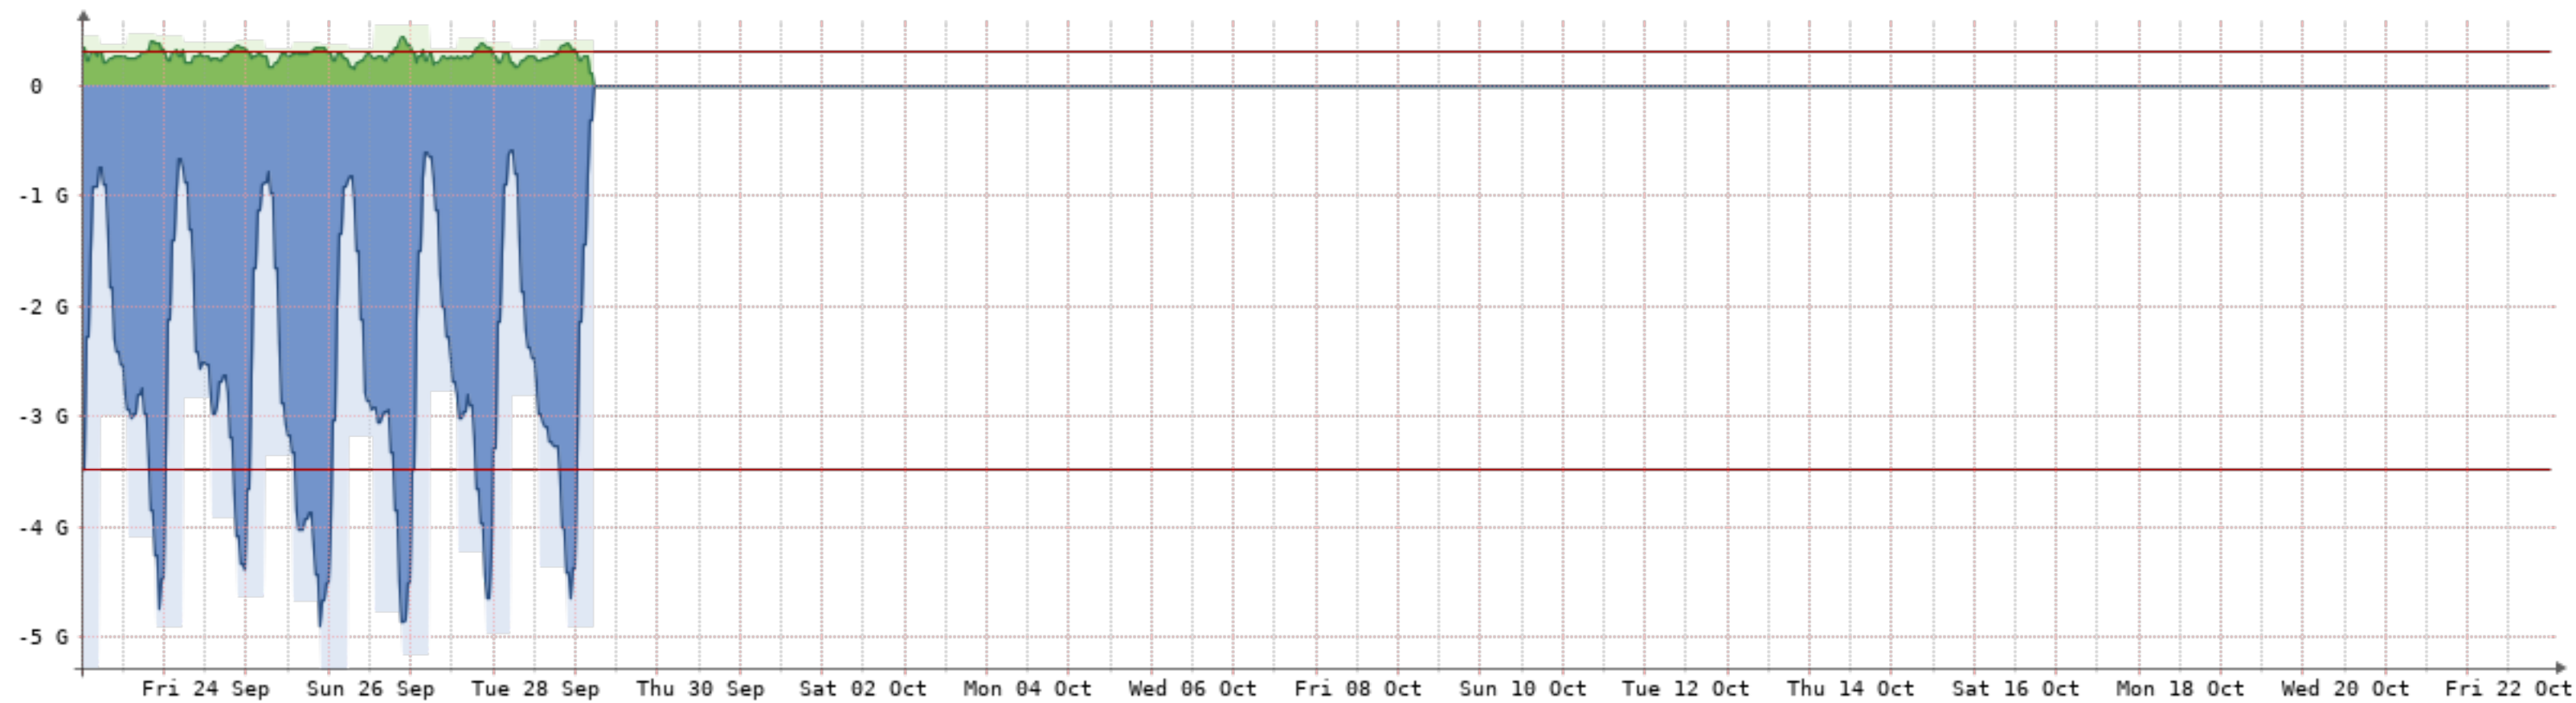

Bits/s	Last	Avg	Max	95th
In	0.00	58.67M	545.91M	317.66M
Out	0.00	544.32M	5.29G	3.49G
Total	195.37T	(In 19.01T Out 176.36T)		

2021-9-23 - 2021-10-23 - Cotesma(NQN-COT)[10GB-2]