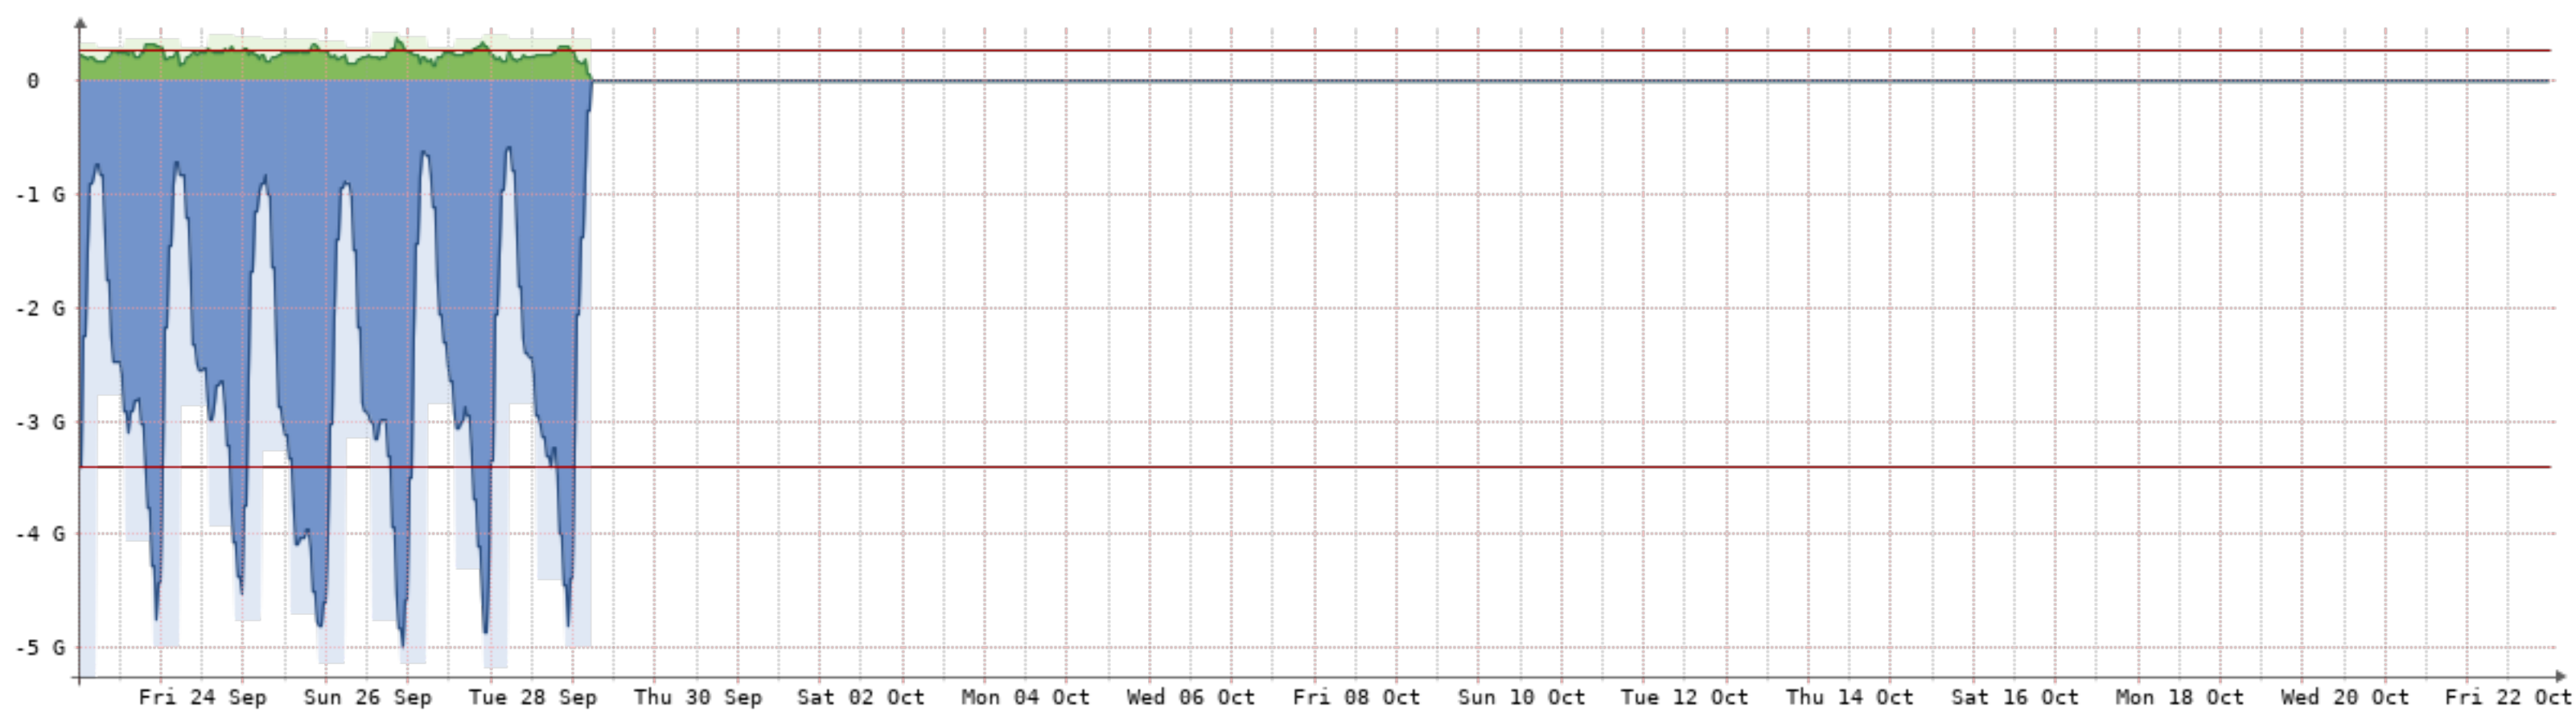

Bits/s	Last	Avg	Max	95th
In	0.00	47.79M	414.73M	256.20M
Out	0.00	547.60M	5.26G	3.41G
Total	192.91T	(In 15.48T	Out 177.42T)	

2021-9-23 - 2021-10-23 - Cotesma(NQN-COT)[10GB-1]