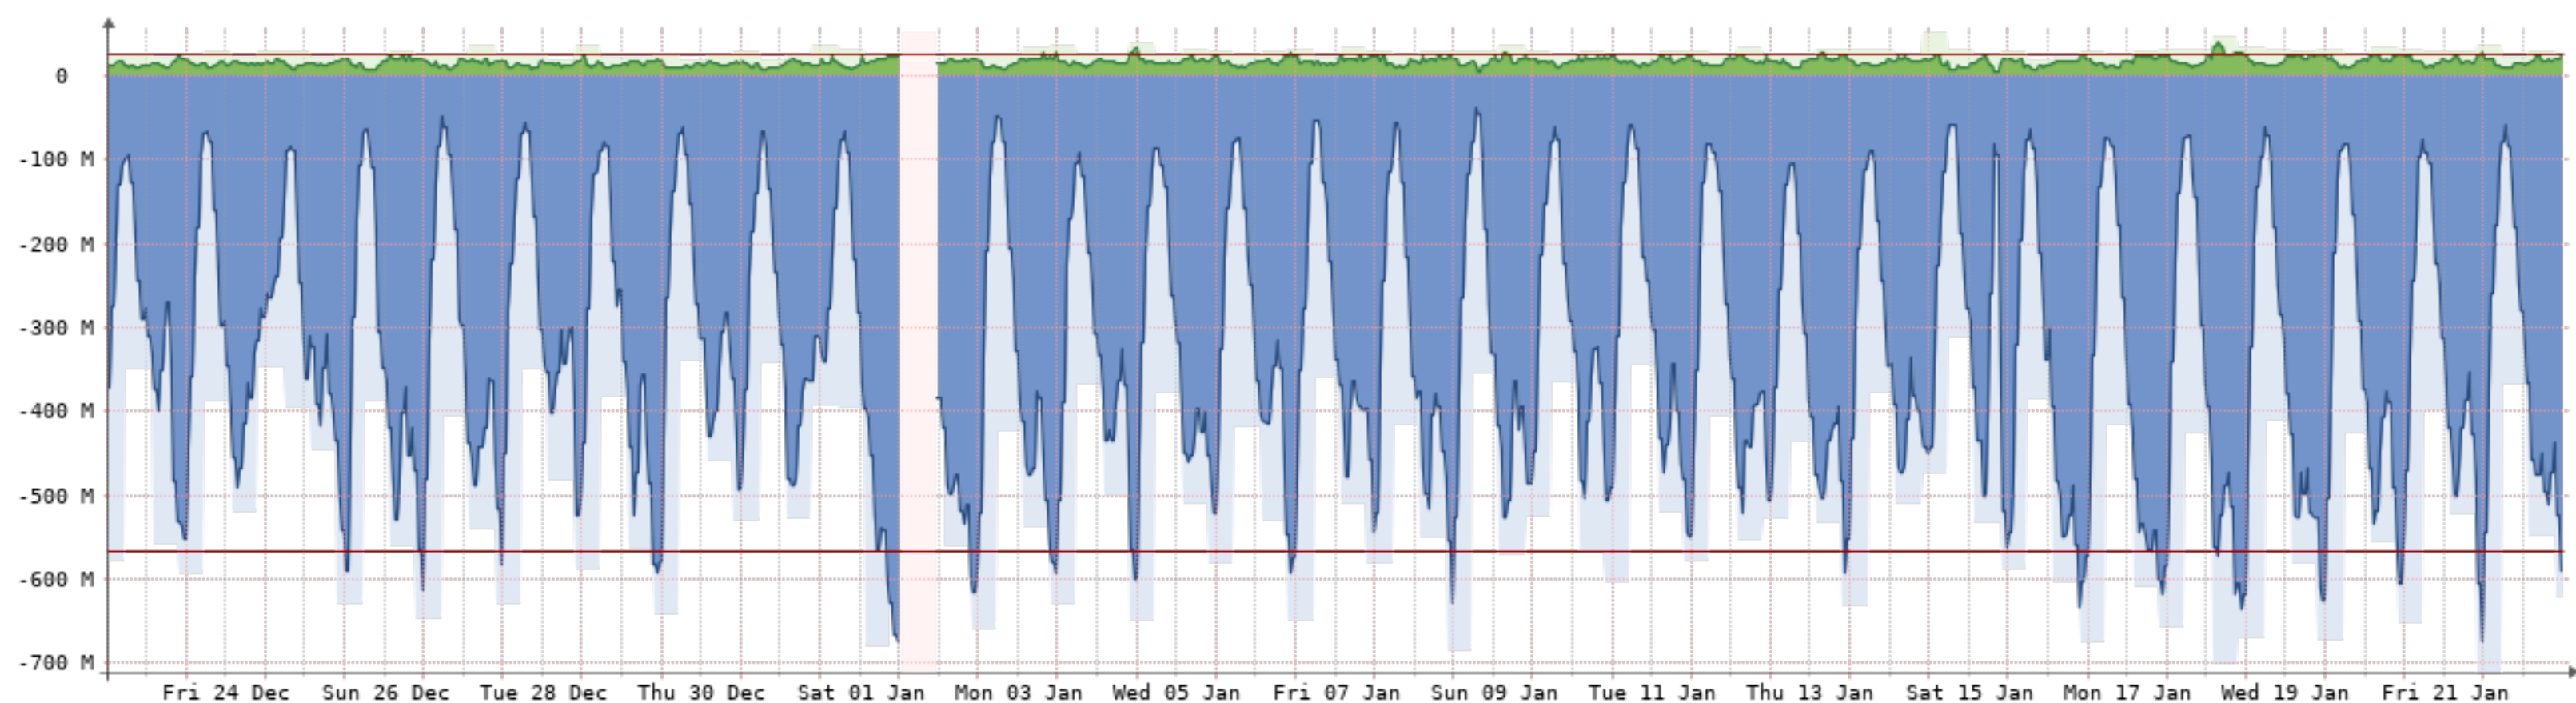

Bits/s	Last	Avg	Max	95th
In	23.03M	17.13M	51.19M	24.57M
Out	590.78M	327.69M	712.45M	566.74M
Total	113.74T	(In 5.65T Out 108.09T)		

2021-12-23 - 2022-1-23 - Siete-Capas(NQN-SCS)[1GB]