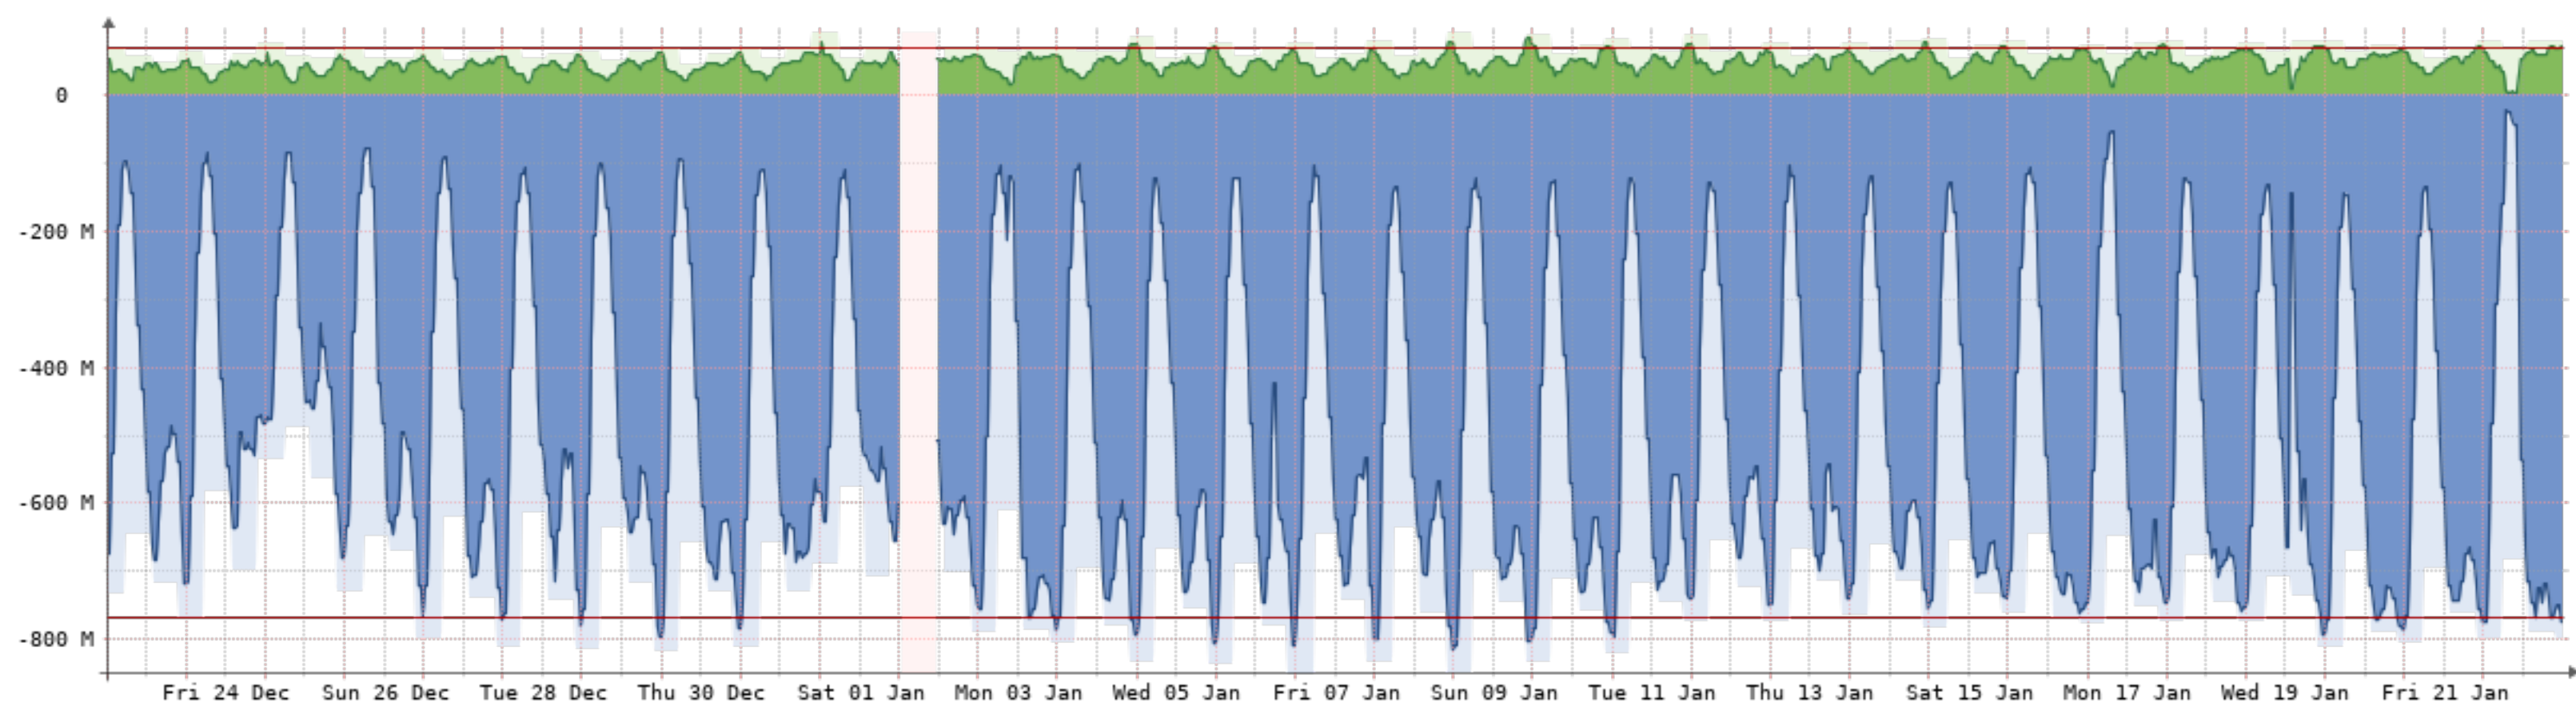

Bits/s	Last	Avg	Max	95th
In	72.51M	46.64M	90.43M	67.83M
Out	775.37M	499.87M	849.20M	766.47M
Total	180.27T	(In 15.38T Out 164.88T)		

2021-12-23 - 2022-1-23 - Raponi-2-(NQN-RAP)[1GB]