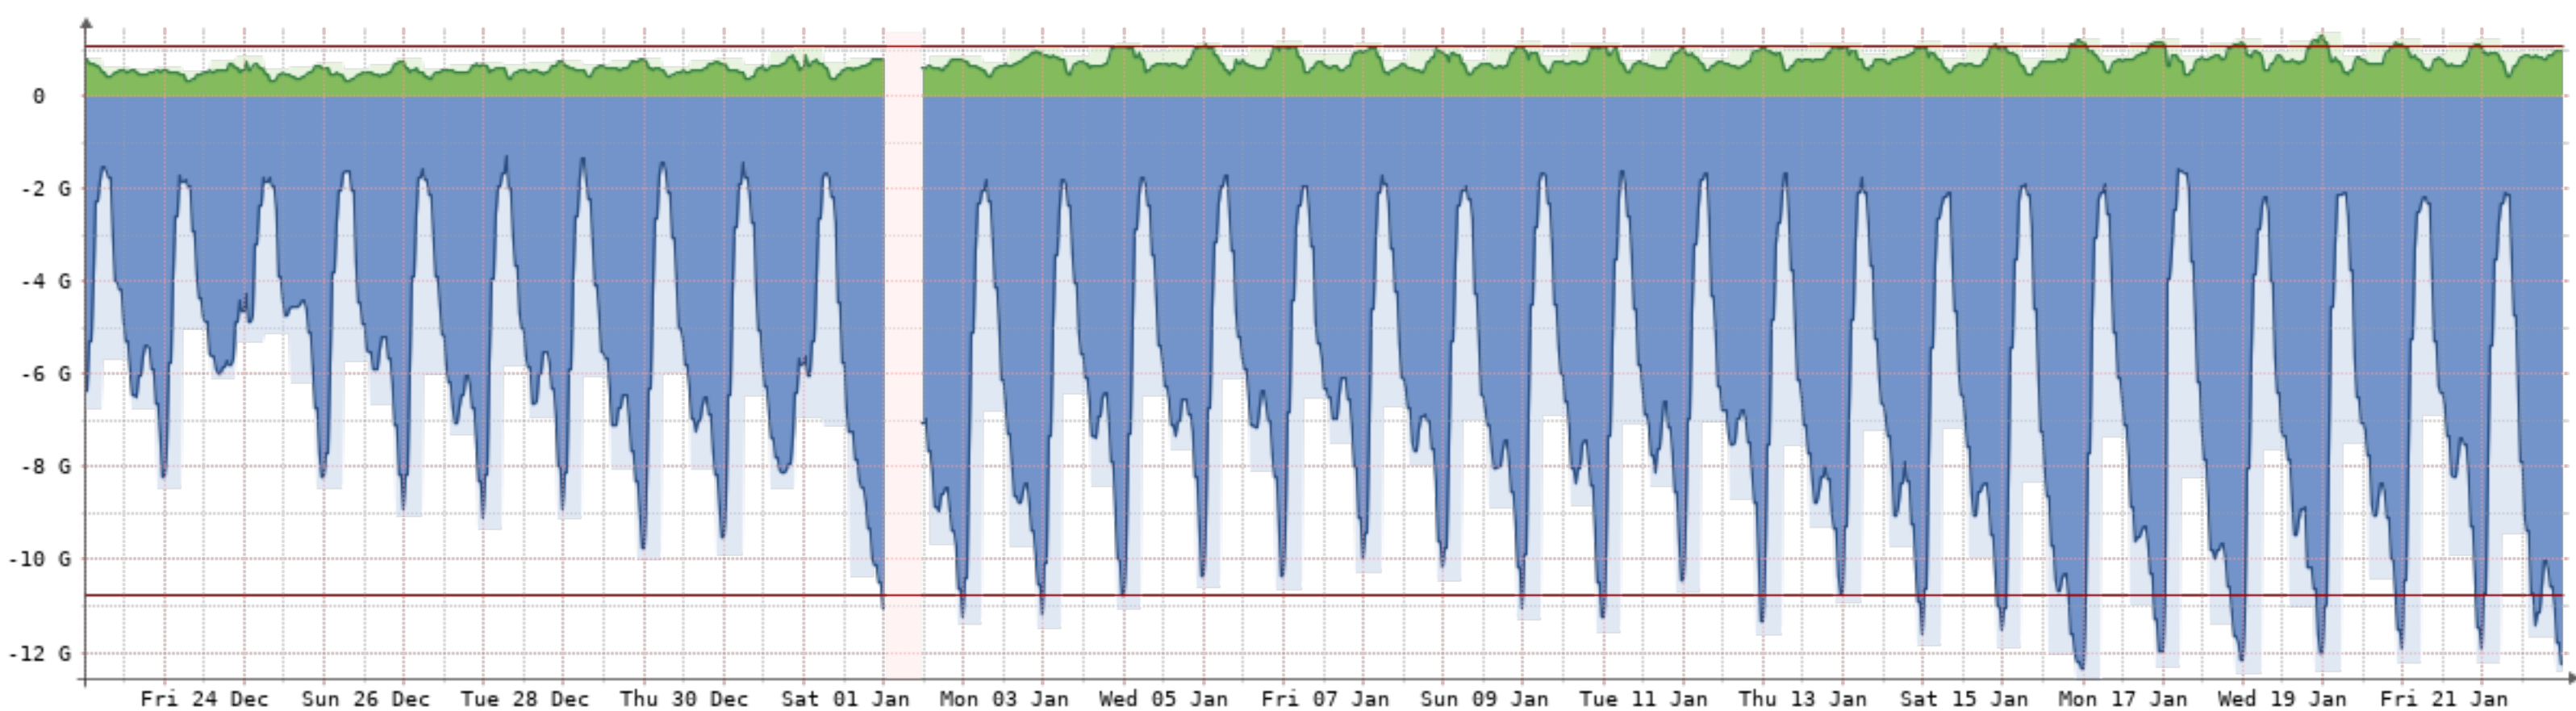

Bits/s	Last	Avg	Max	95th
In	992.74M	734.87M	1.37G	1.09G
Out	12.26G	6.18G	12.58G	10.75G
Total	2.28P	(In 242.40T Out 2.04P)		

2021-12-23 - 2022-1-23 - Cotesma(NQN-COT)-NX-[20GB