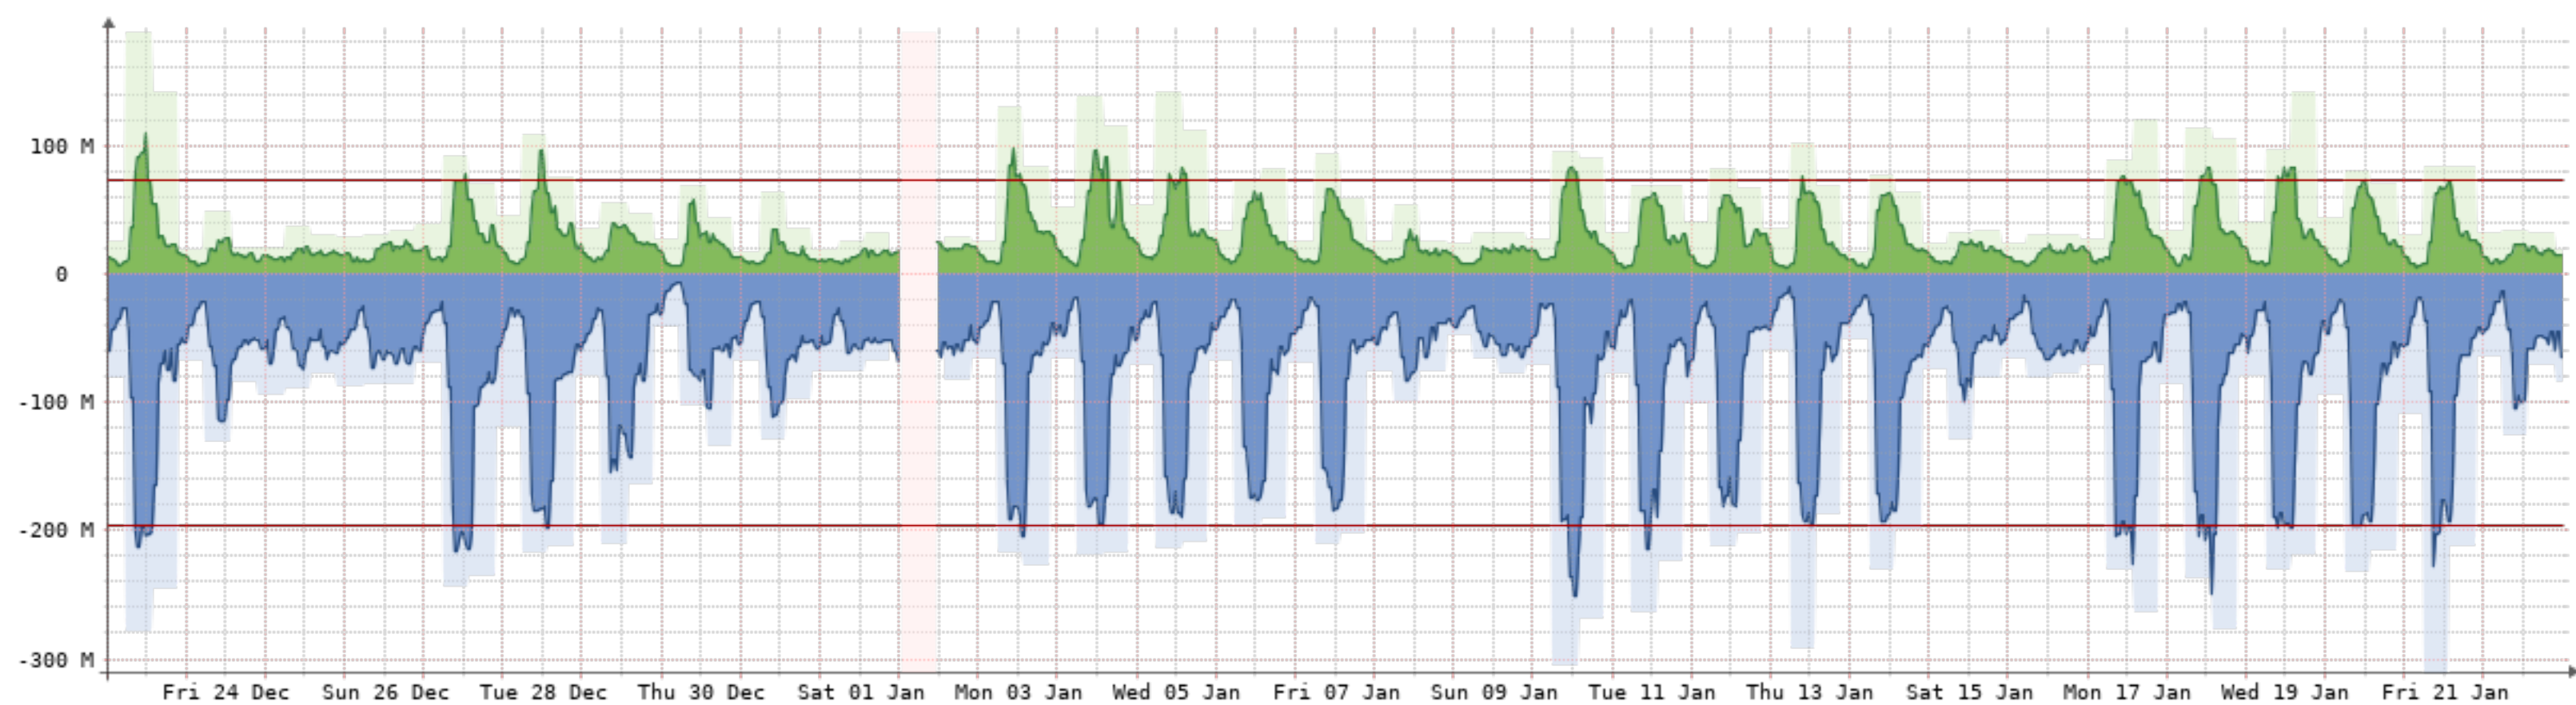

Bits/s	Last	Avg	Max	95th
In	14.01M	26.98M	187.37M	72.67M
Out	64.87M	76.34M	310.75M	195.48M
Total	34.08T	(In 8.90T Out 25.18T)		

2021-12-23 - 2022-1-23 - Gobierno(NQN-GPN)[1GB]