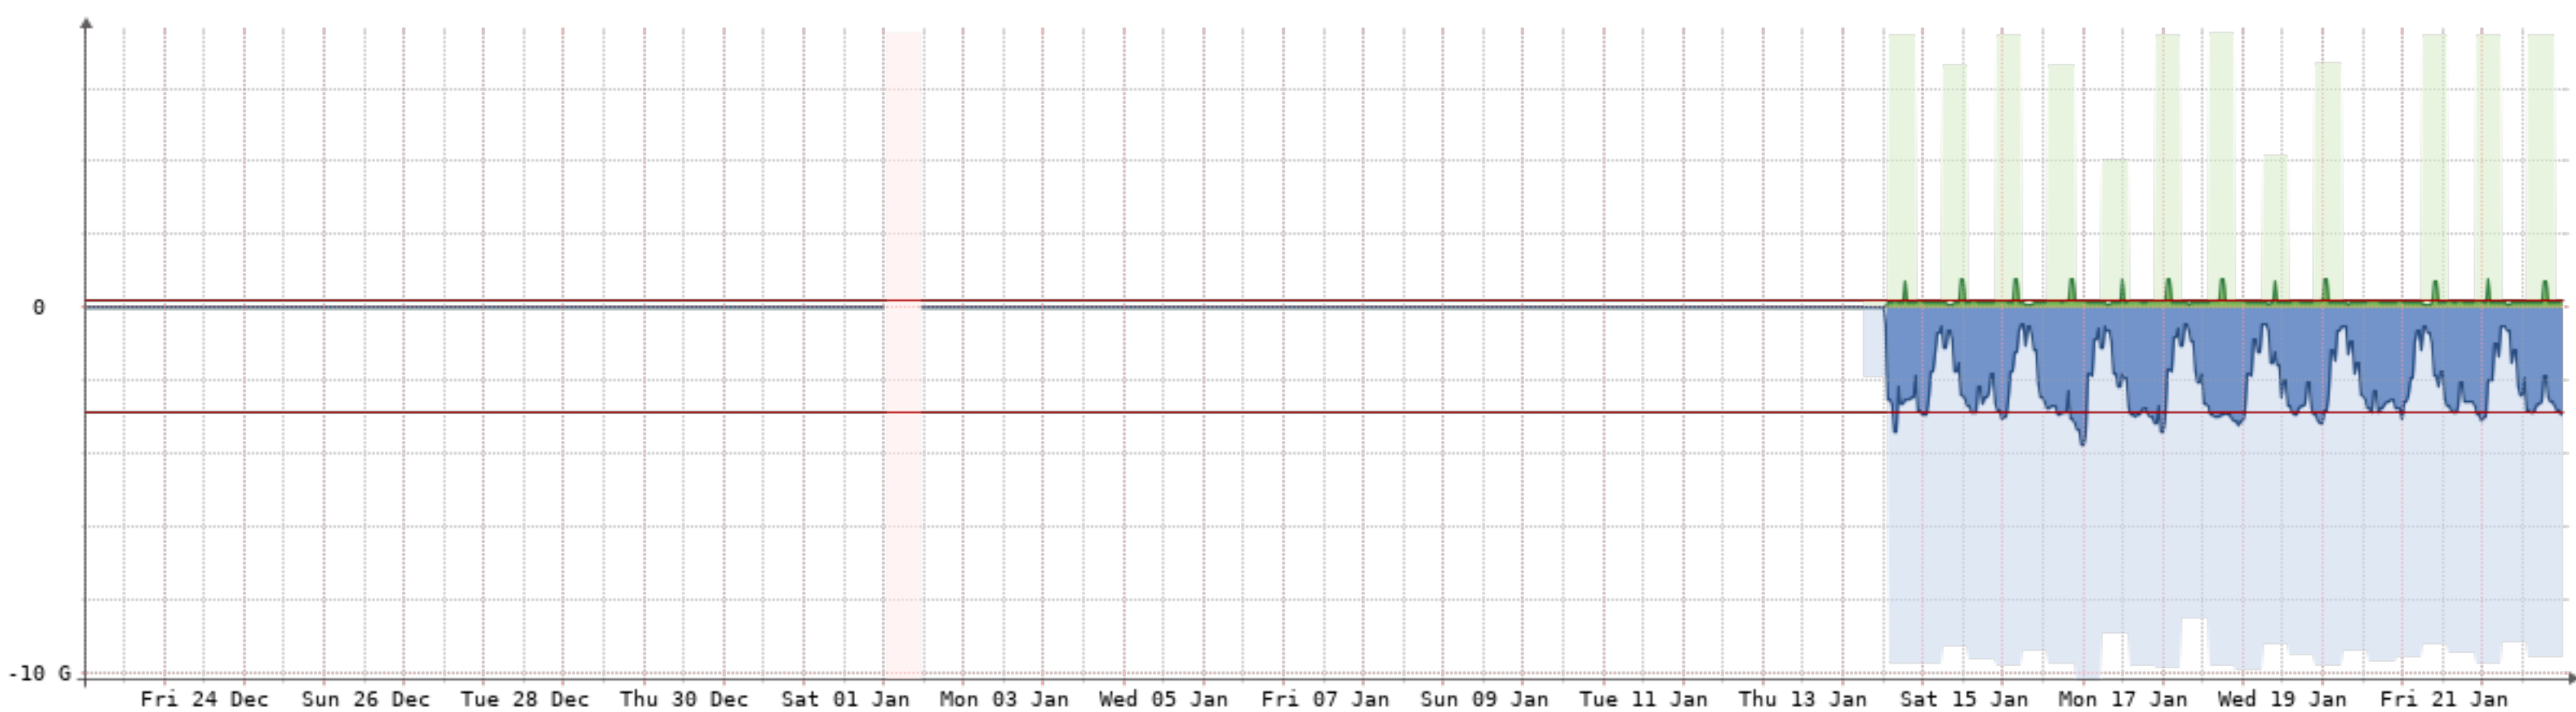

Bits/s	Last	Avg	Max	95th
In	168.94M	52.28M	7.51G	179.27M
Out	2.92G	588.70M	10.18G	2.89G
Total	211.43T	(In 17.24T	Out 194.18T)	

2021-12-23 - 2022-1-23 - Afterwire(NQN-STA)[10GB]