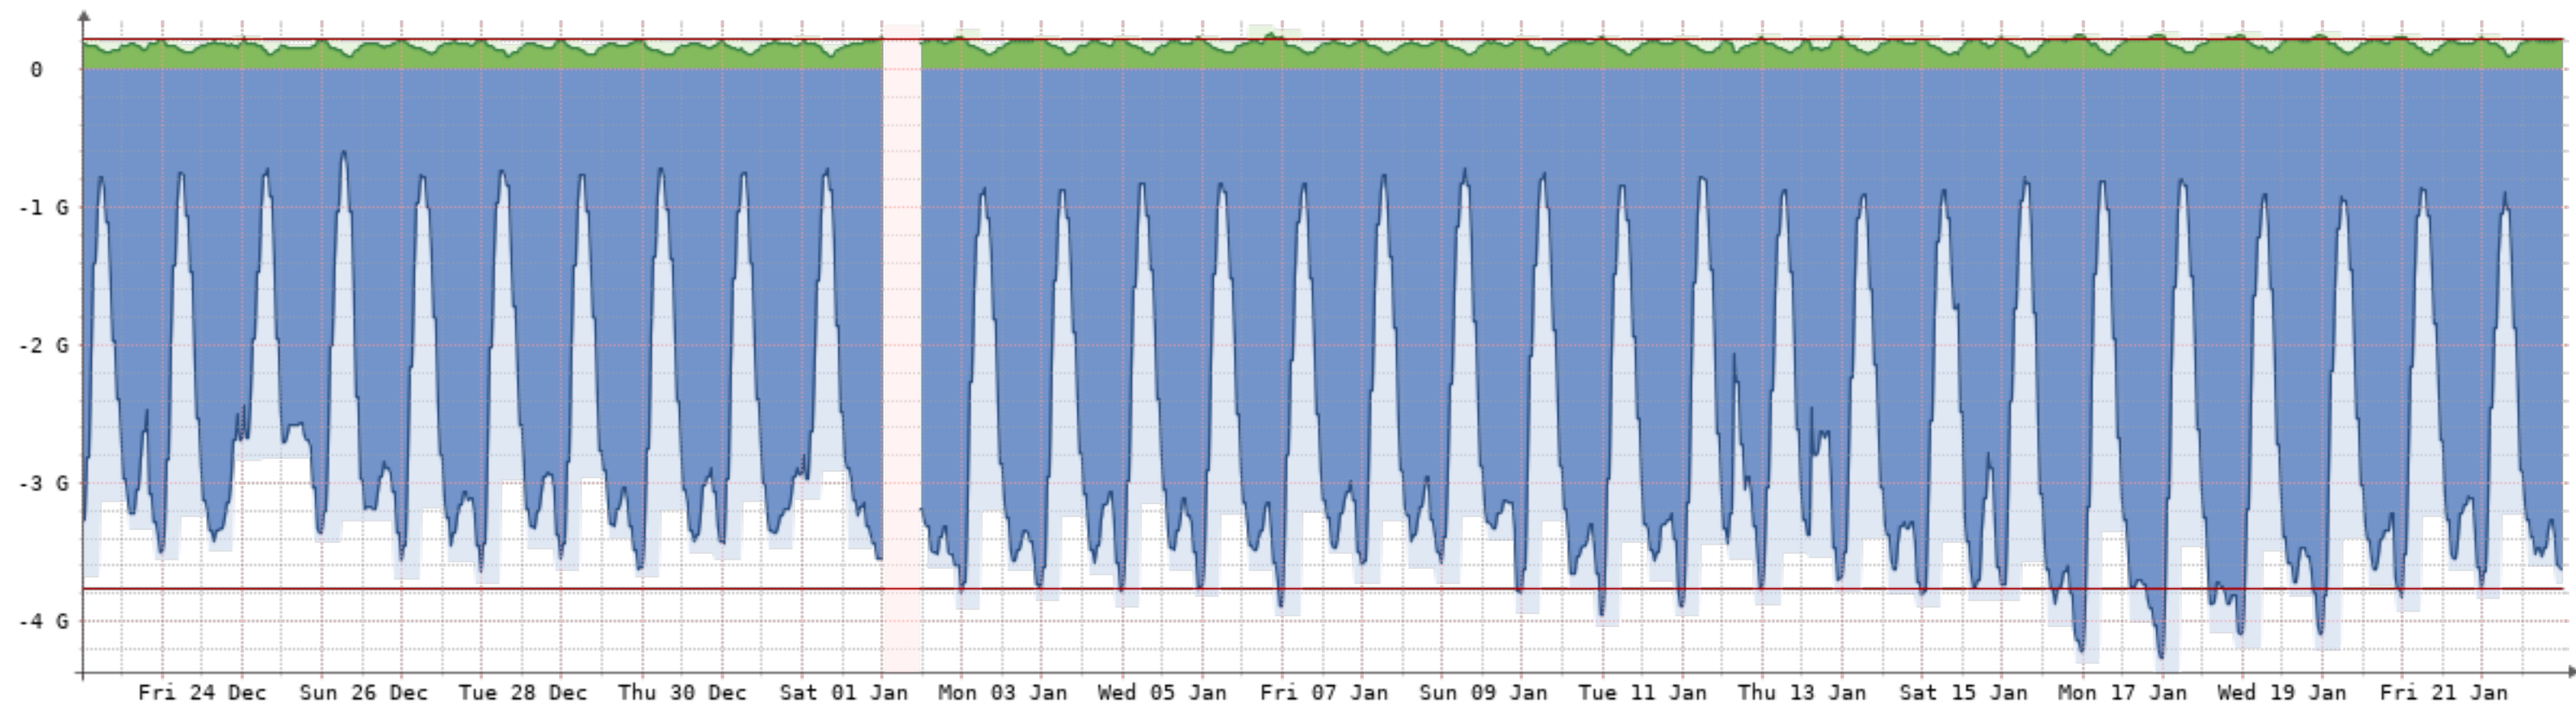

Bits/s	Last	Avg	Max	95th
In	216.66M	177.20M	314.14M	227.23M
Out	3.63G	2.62G	4.38G	3.77G
Total	922.79T	(In 58.45T Out 864.34T)		

2021-12-23 - 2022-1-23 - Max-Internet(NQN-NMJ)-Nexus