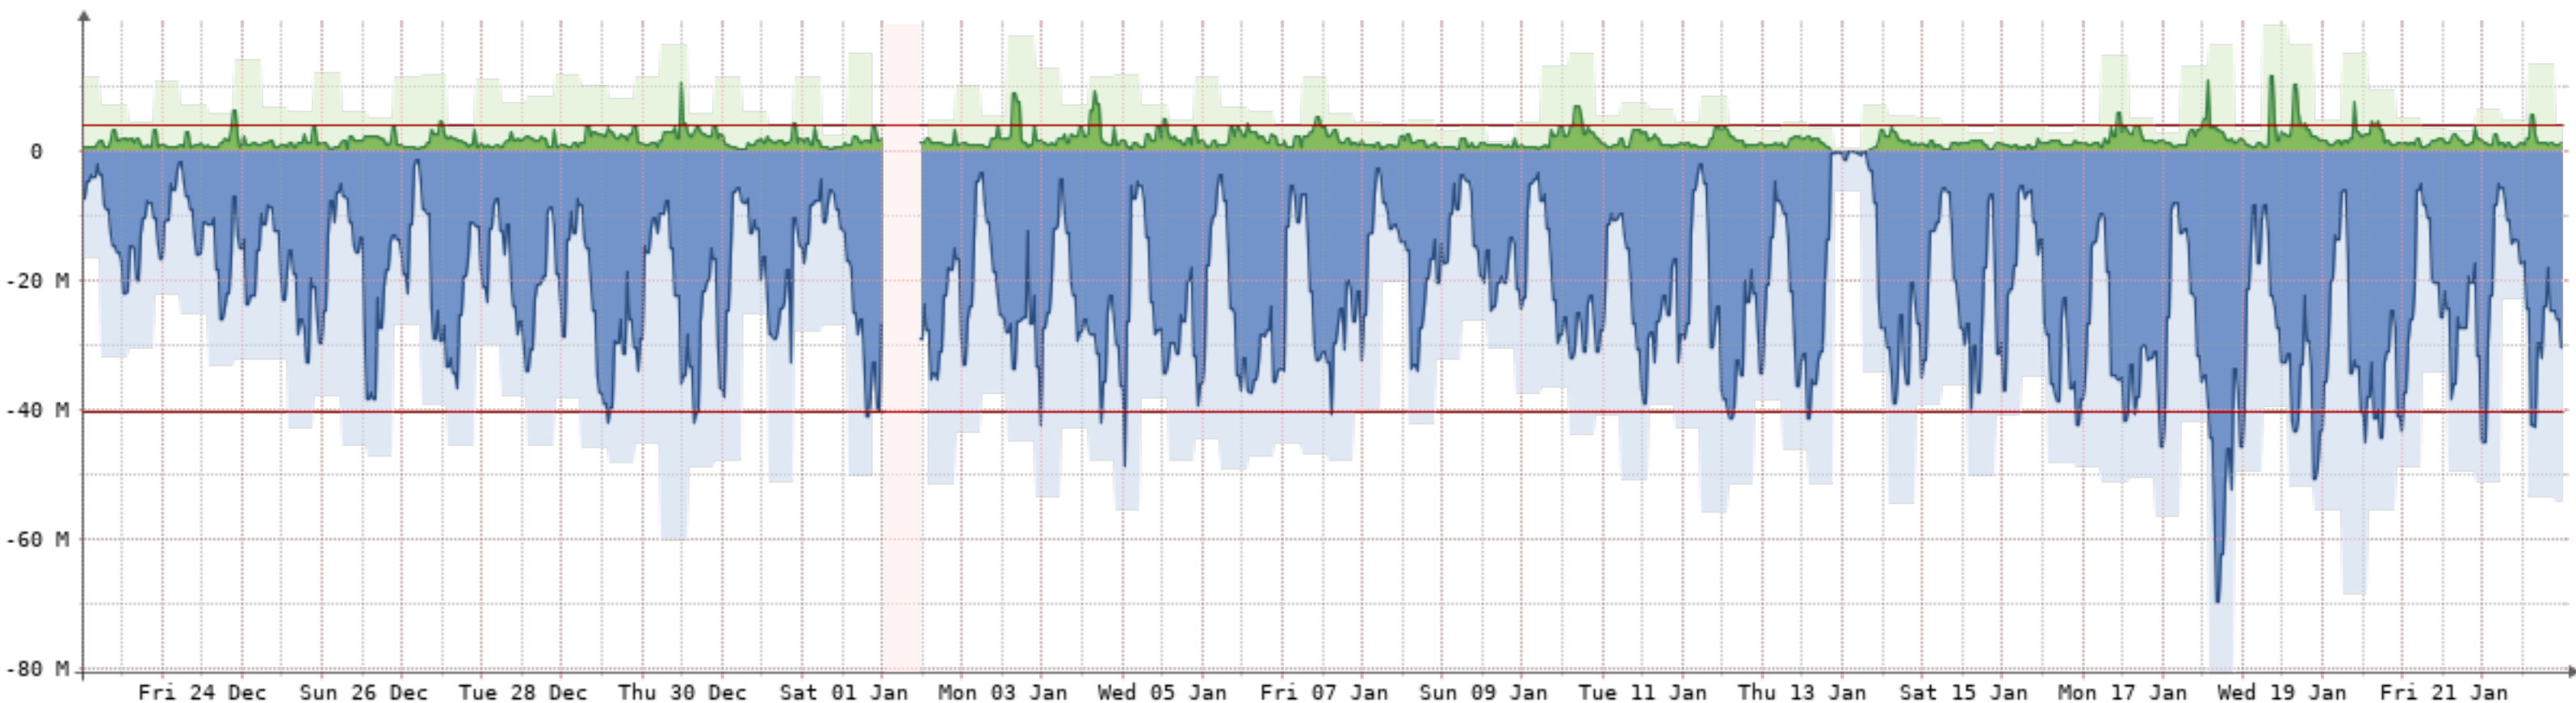

Bits/s	Last	Avg	Max	95th
In	1.22M	1.76M	19.33M	3.91M
Out	30.43M	21.83M	80.78M	40.53M
Total	7.78T	(In 580.00G	Out 7.20T)	

2021-12-23 - 2022-1-23 - Neutics(NQN-NSP)[1GB]