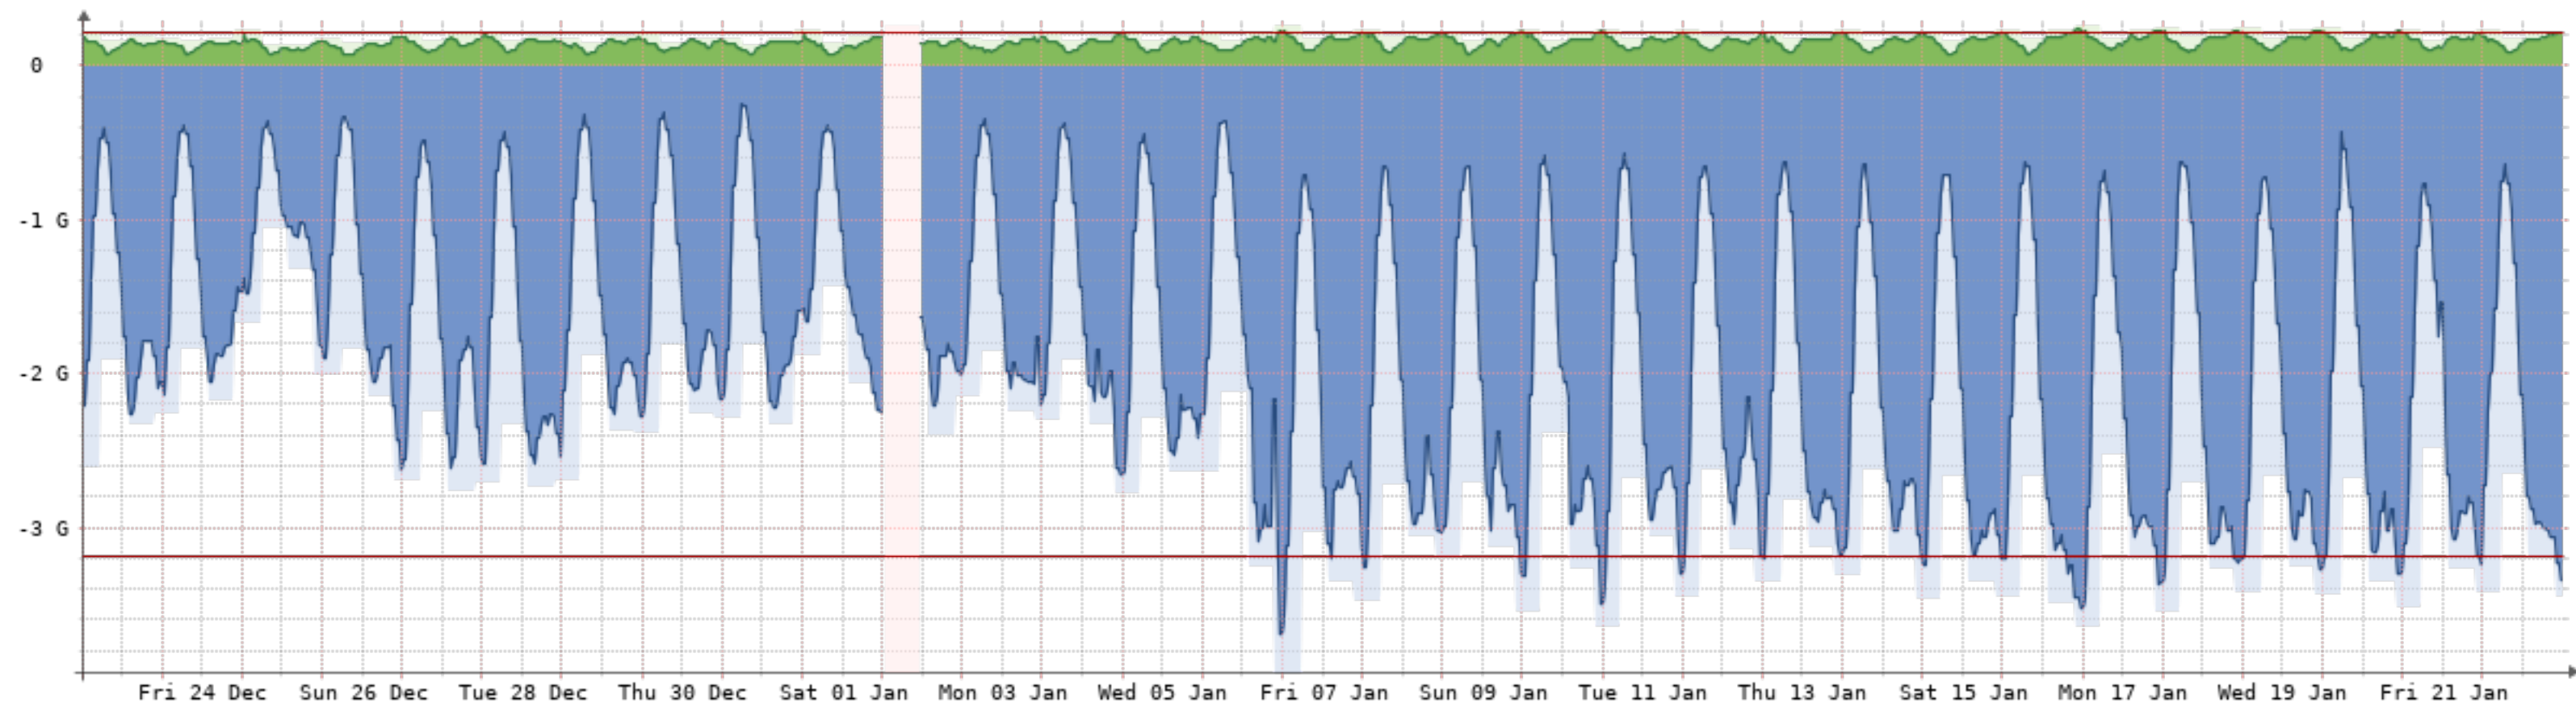

Bits/s	Last	Avg	Max	95th
In	215.91M	154.40M	257.92M	211.99M
Out	3.34G	1.90G	3.94G	3.18G
Total	676.84T	(In 50.93T Out 625.91T)		

2021-12-23 - 2022-1-23 - Canepa-Juan(NQN-CJC)[10GB]