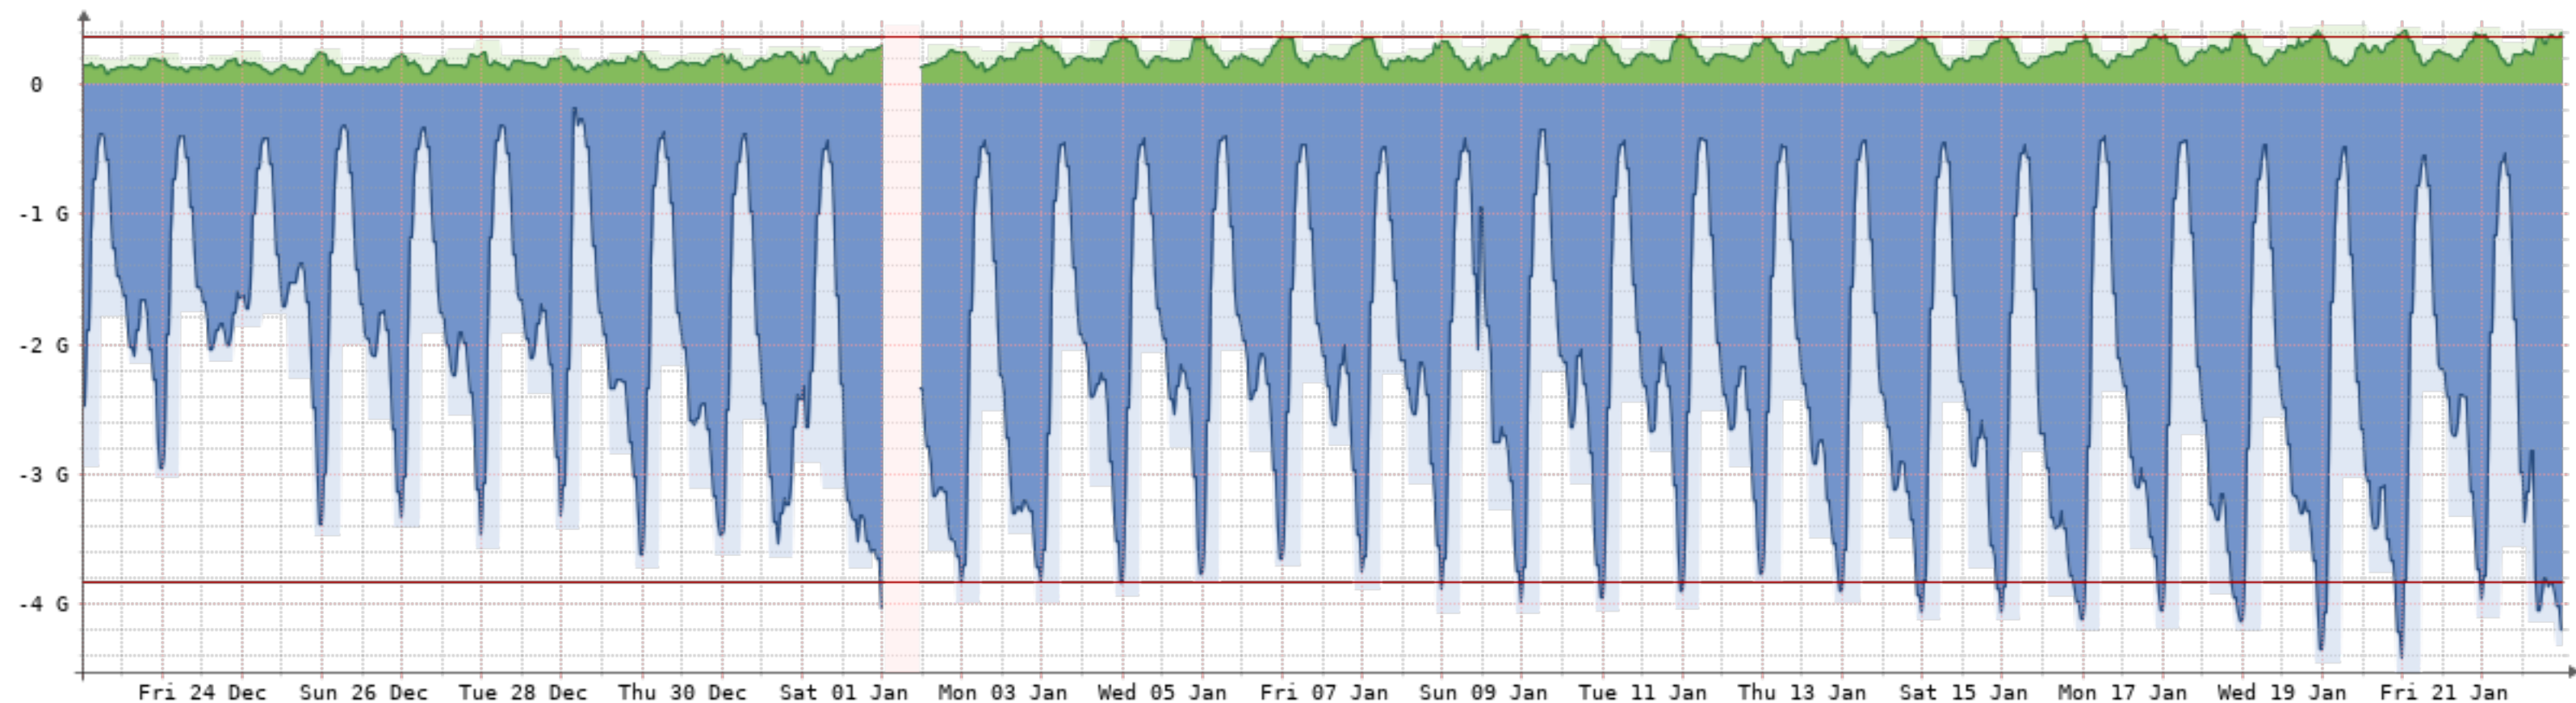

Bits/s	Last	Avg	Max	95th
In	386.62M	215.51M	444.40M	356.76M
Out	4.19G	2.13G	4.53G	3.82G
Total	772.70T	(In 71.09T Out 701.61T)		

2021-12-23 - 2022-1-23 - La-Cordillerana-Nexus[10GB]