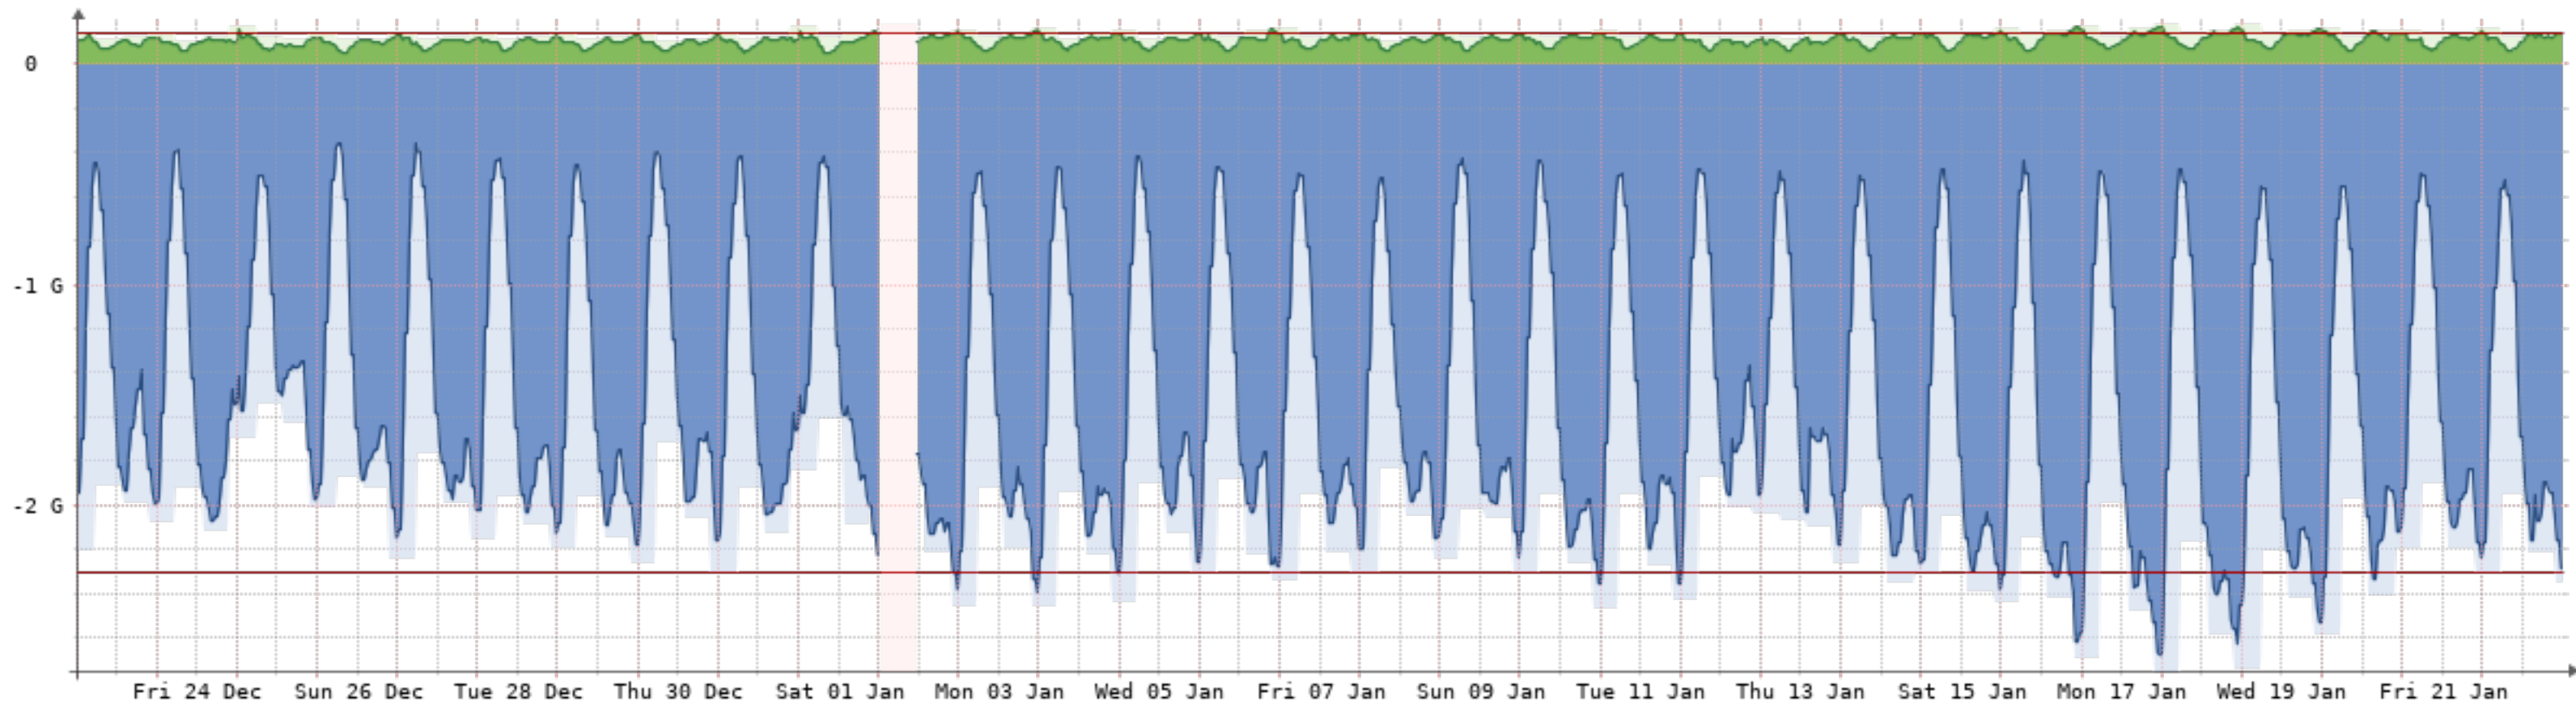

Bits/s	Last	Avg	Max	95th
In	143.52M	110.01M	181.09M	145.77M
Out	2.28G	1.54G	2.76G	2.30G
Total	544.23T	(In 36.29T Out 507.94T)		

2021-12-23 - 2022-1-23 - TPP(NQN-TPP)-Nexus[10GB