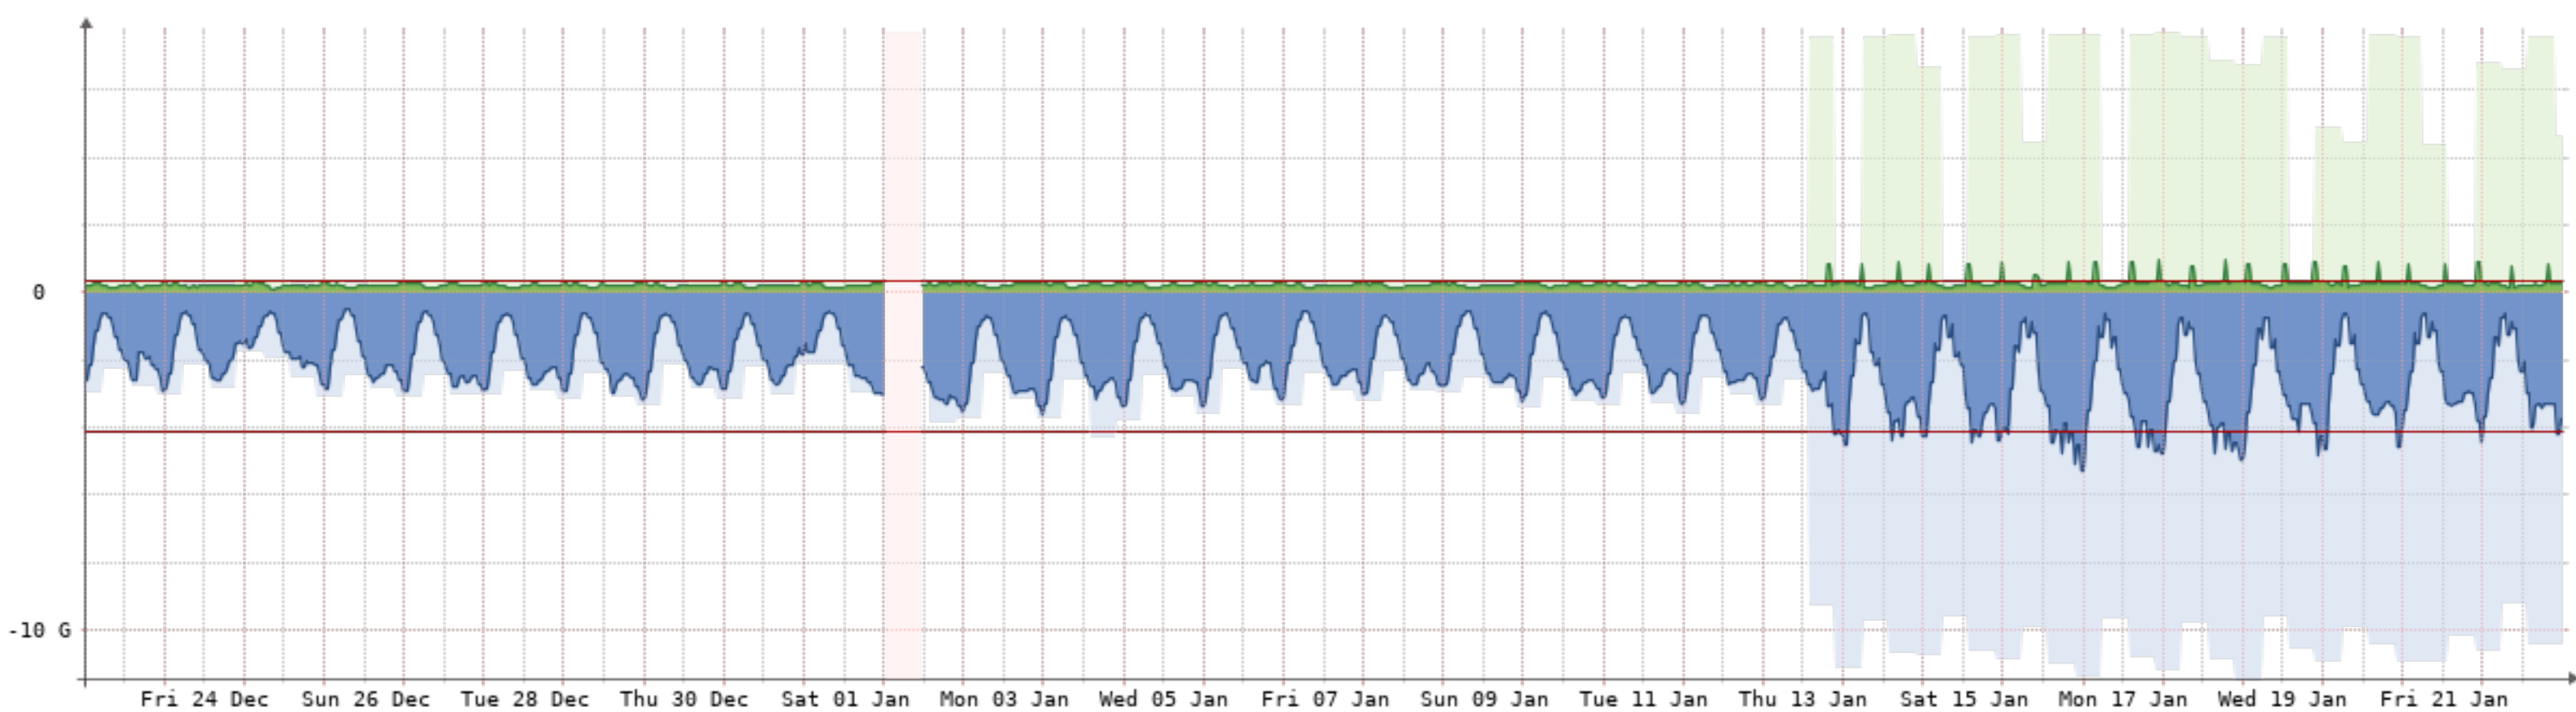

Bits/s	Last	Avg	Max	95th
In	282.58M	247.91M	7.67G	317.31M
Out	3.74G	2.25G	11.46G	4.15G
Total	824.44T	(In 81.77T Out 742.67T)		

2021-12-23 - 2022-1-23 - Neunet(NQN-CEN)[10Gb-1]