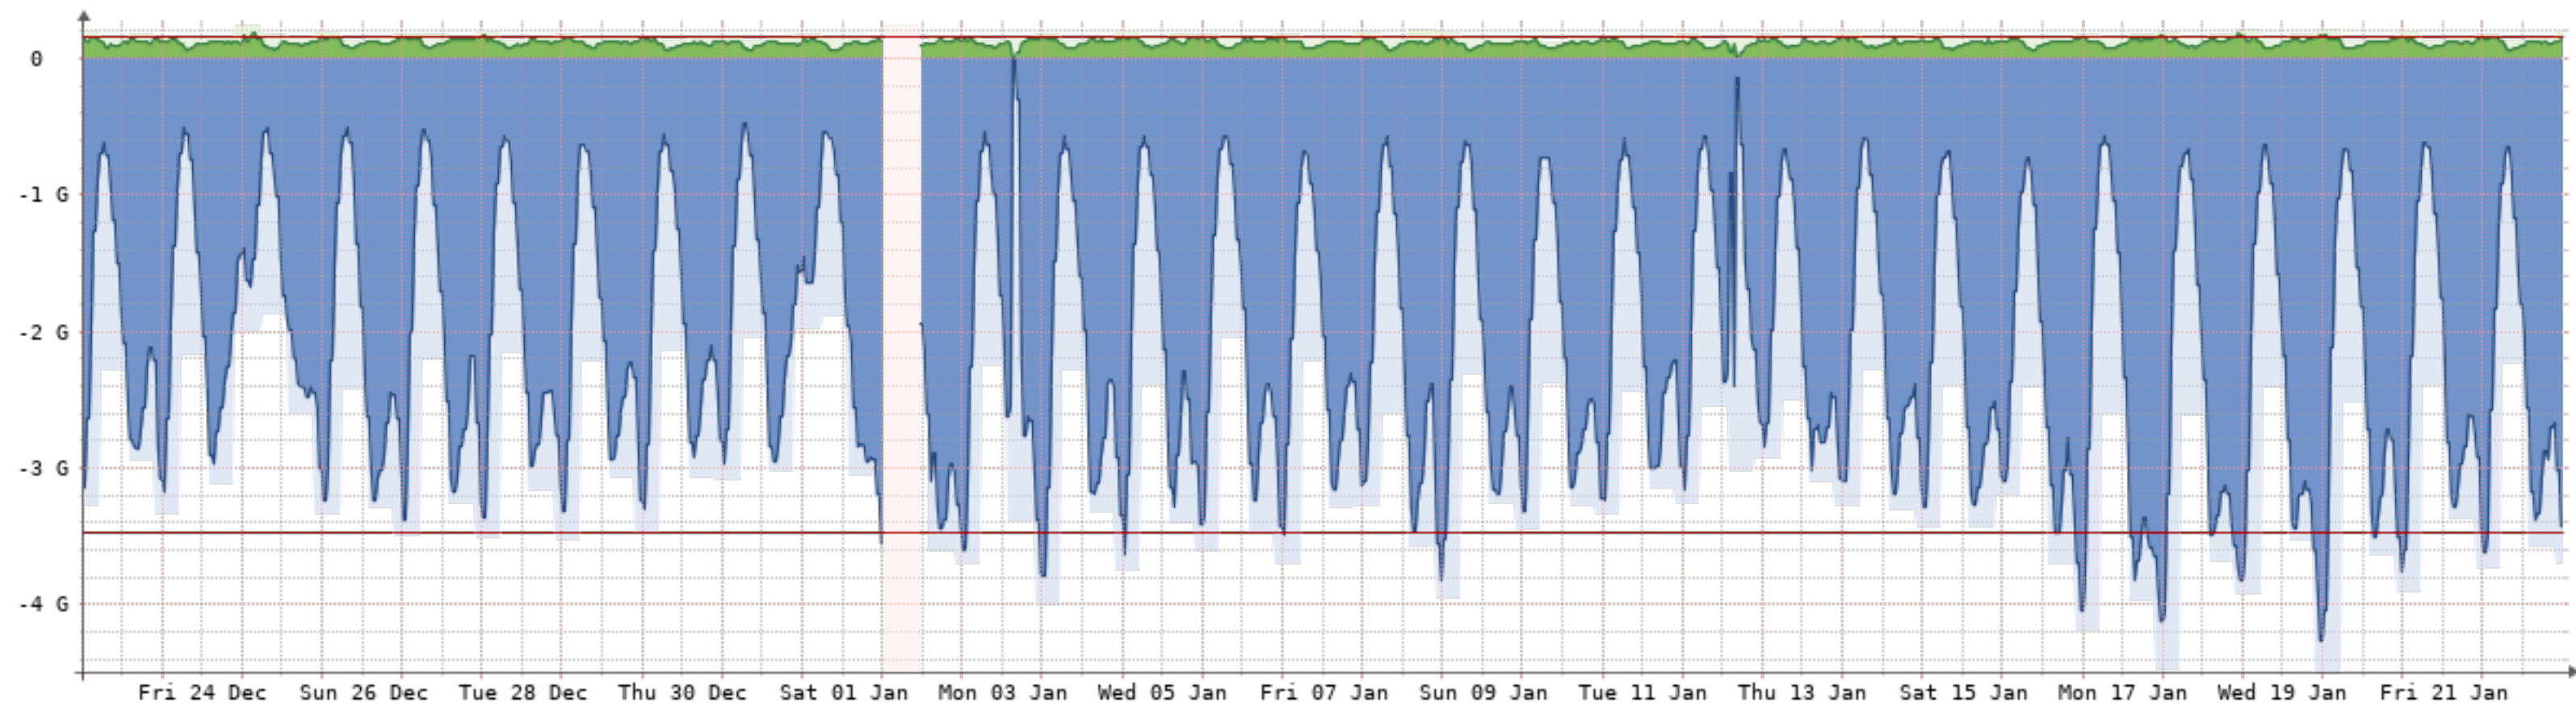

Bits/s	Last	Avg	Max	95th
In	144.49M	117.70M	236.42M	153.30M
Out	3.42G	2.11G	4.50G	3.47G
Total	735.91T	(In 38.82T	Out 697.08T)	

2021-12-23 - 2022-1-23 - Cotecal(NQN-CCL)-Nexus[10G]