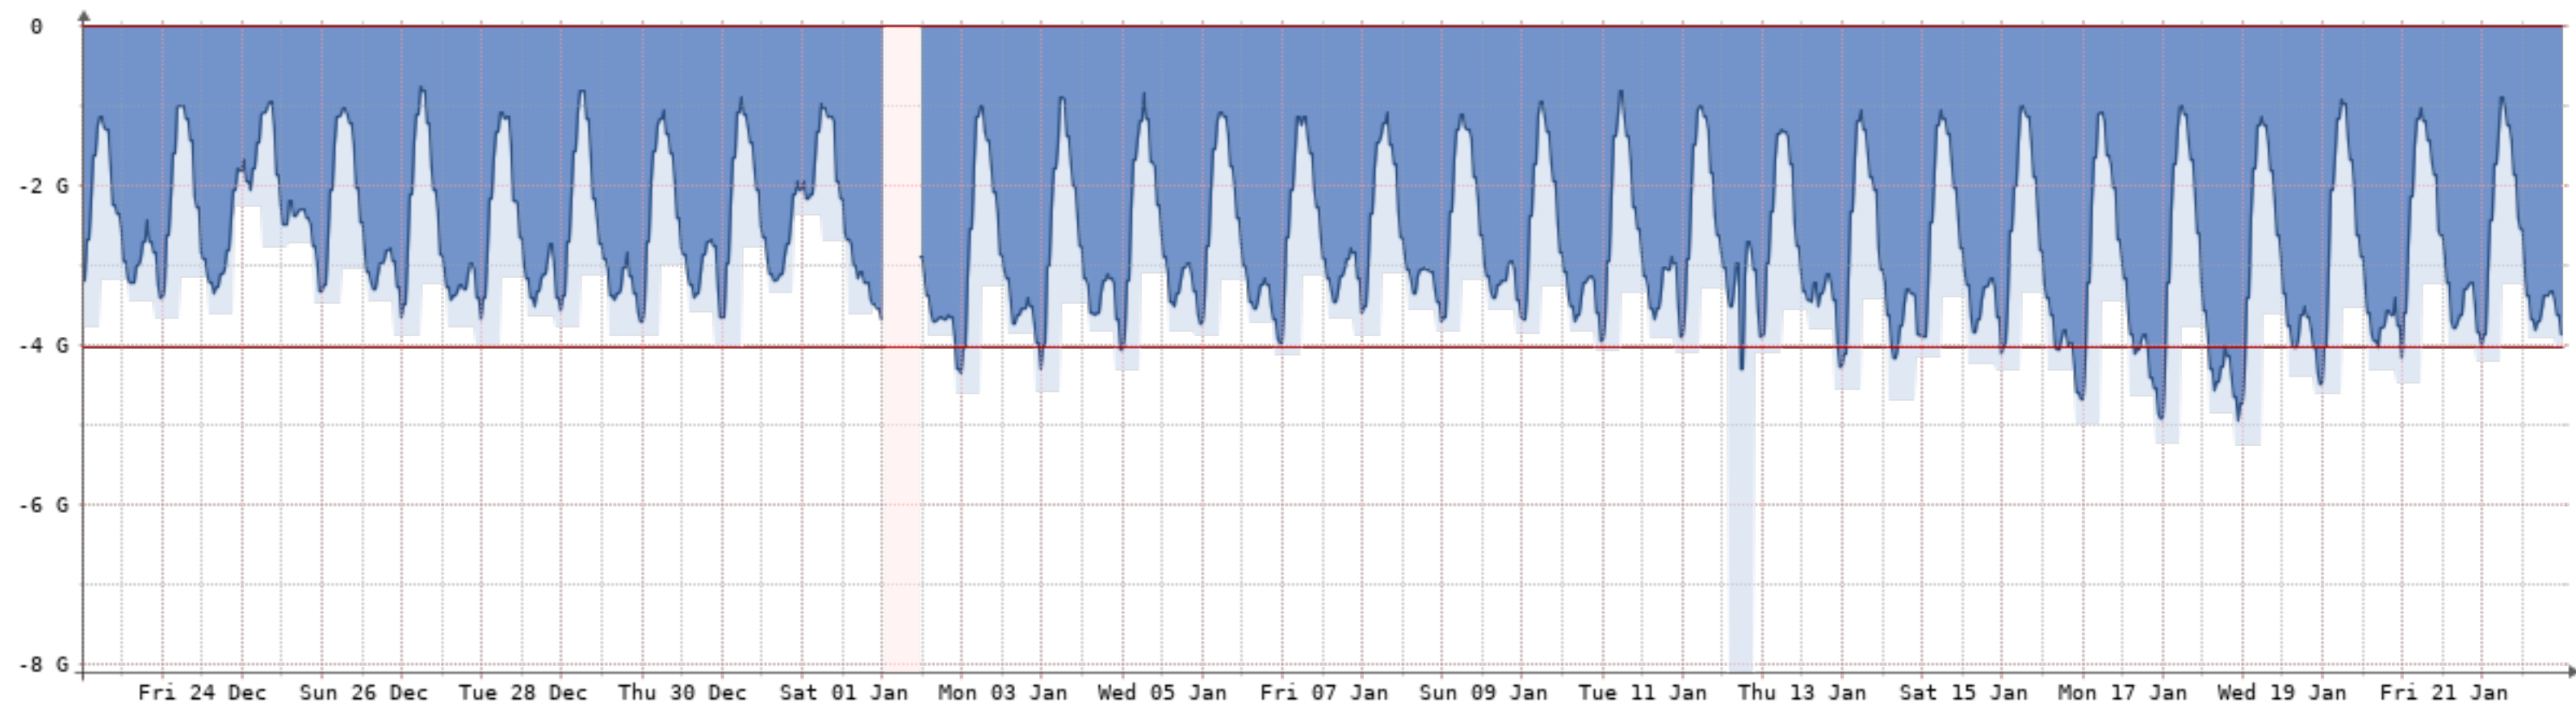

Bits/s	Last	Avg	Max	95th
In	4.91k	2.38k	103.48k	5.52k
Out	3.86G	2.69G	8.11G	4.03G
Total	887.28T	(In 784.25M	Out 887.28T)	

2021-12-23 - 2022-1-23 - DaviteISA(NQN-DAV)[10GB-2]