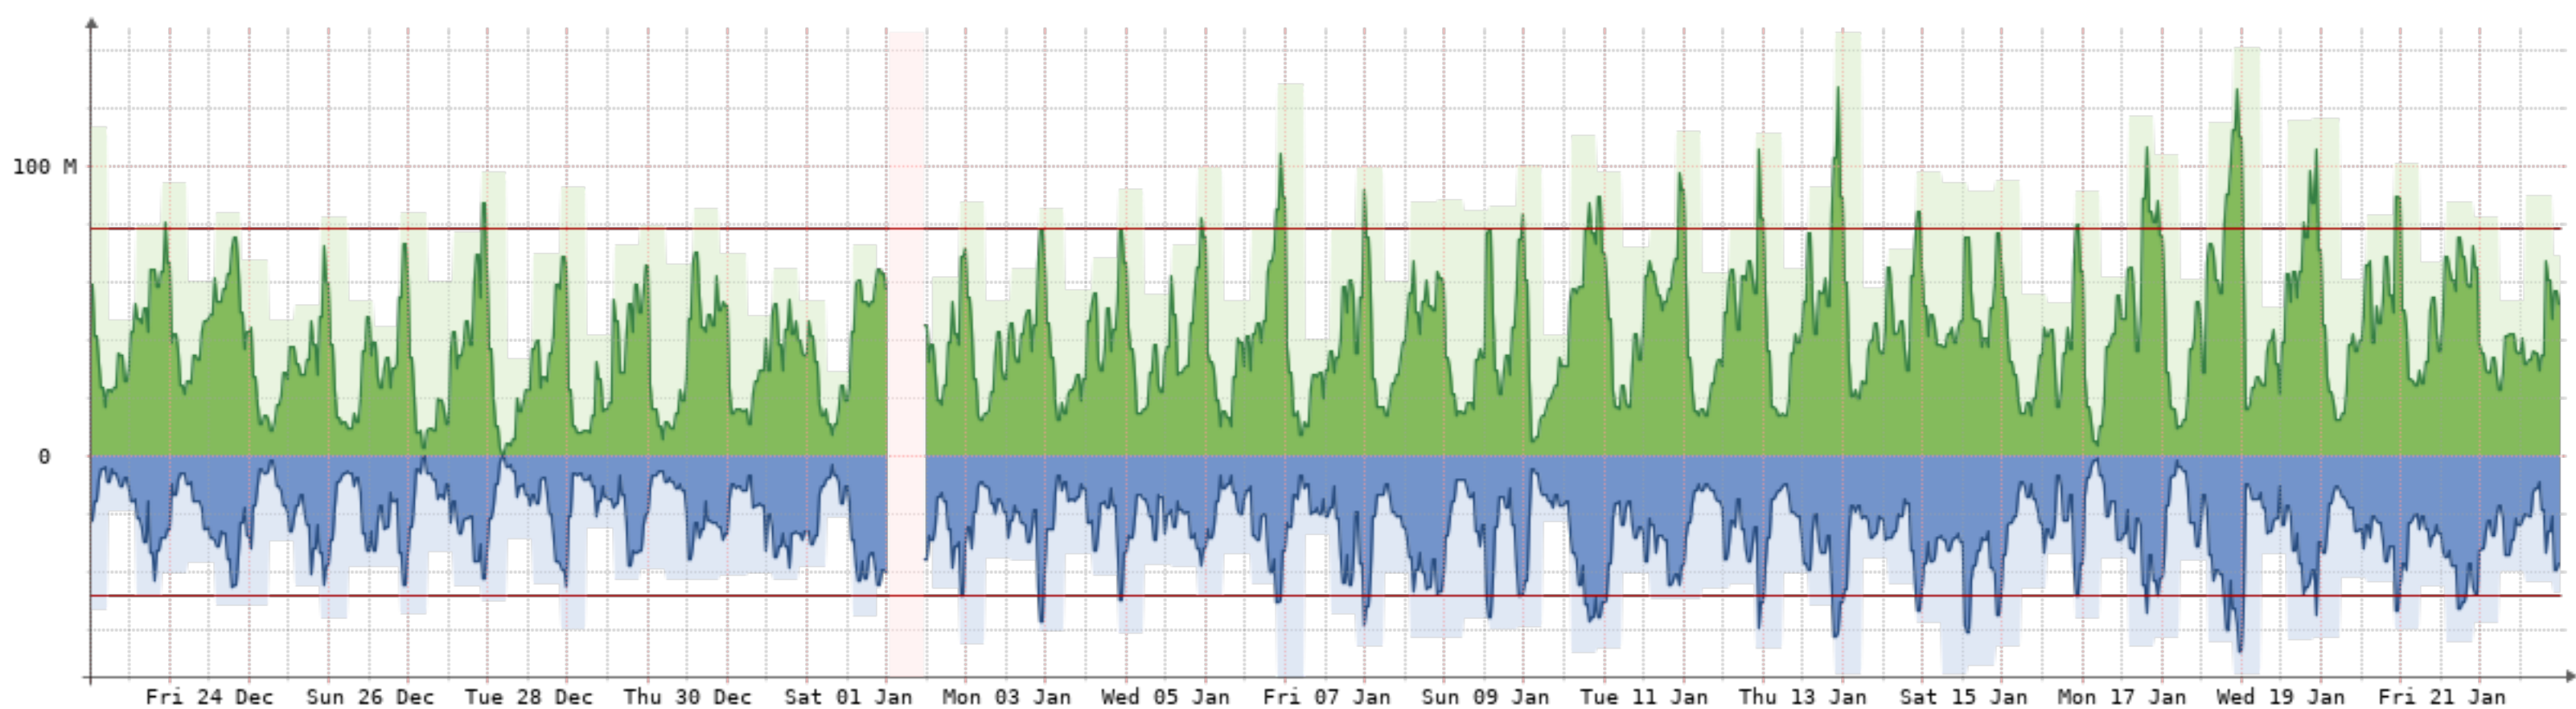

Bits/s	Last	Avg	Max	95th
In	52.63M	40.63M	145.72M	78.66M
Out	36.83M	24.05M	76.11M	47.68M
Total	21.33T	(In 13.40T Out 7.93T)		

2021-12-23 - 2022-1-23 - Cabase-TV[1Gb]