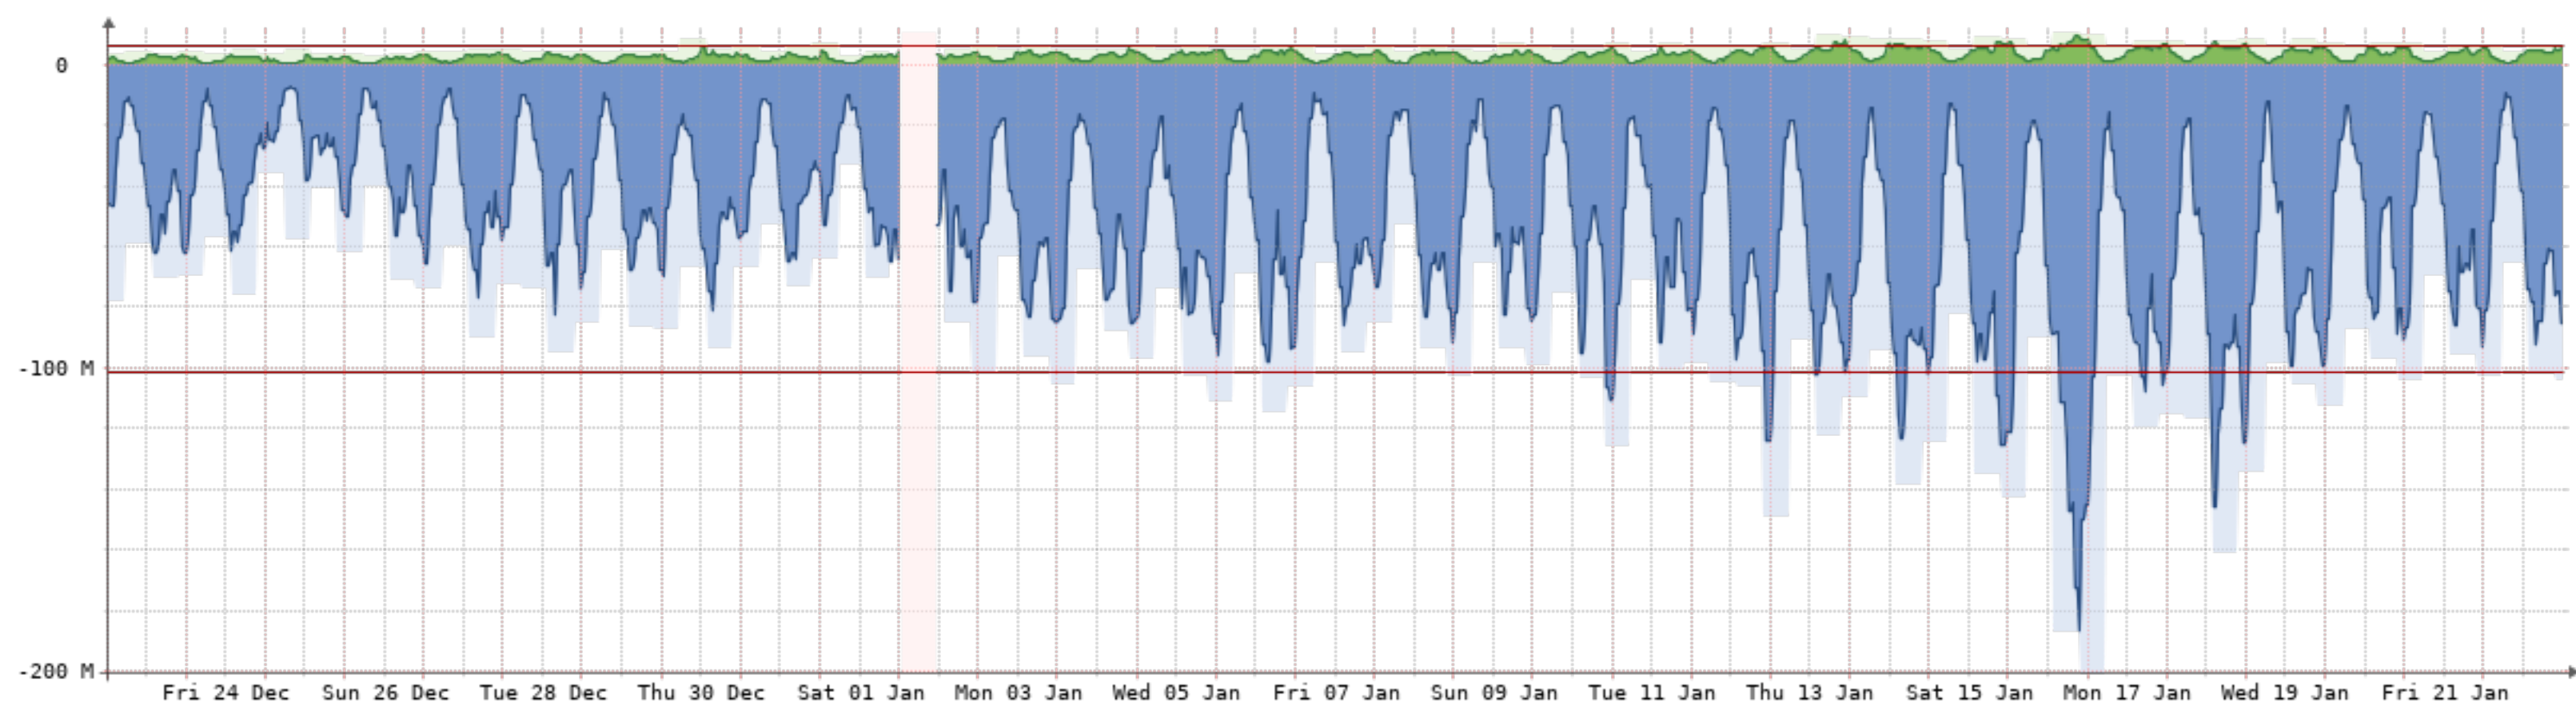

Bits/s	Last	Avg	Max	95th
In	5.08M	3.01M	10.29M	5.90M
Out	85.61M	53.95M	200.64M	101.76M
Total	18.79T	(In 993.37G	Out 17.80T)	

2021-12-23 - 2022-1-23 - Raponi(NQN-RAP)[1GB]