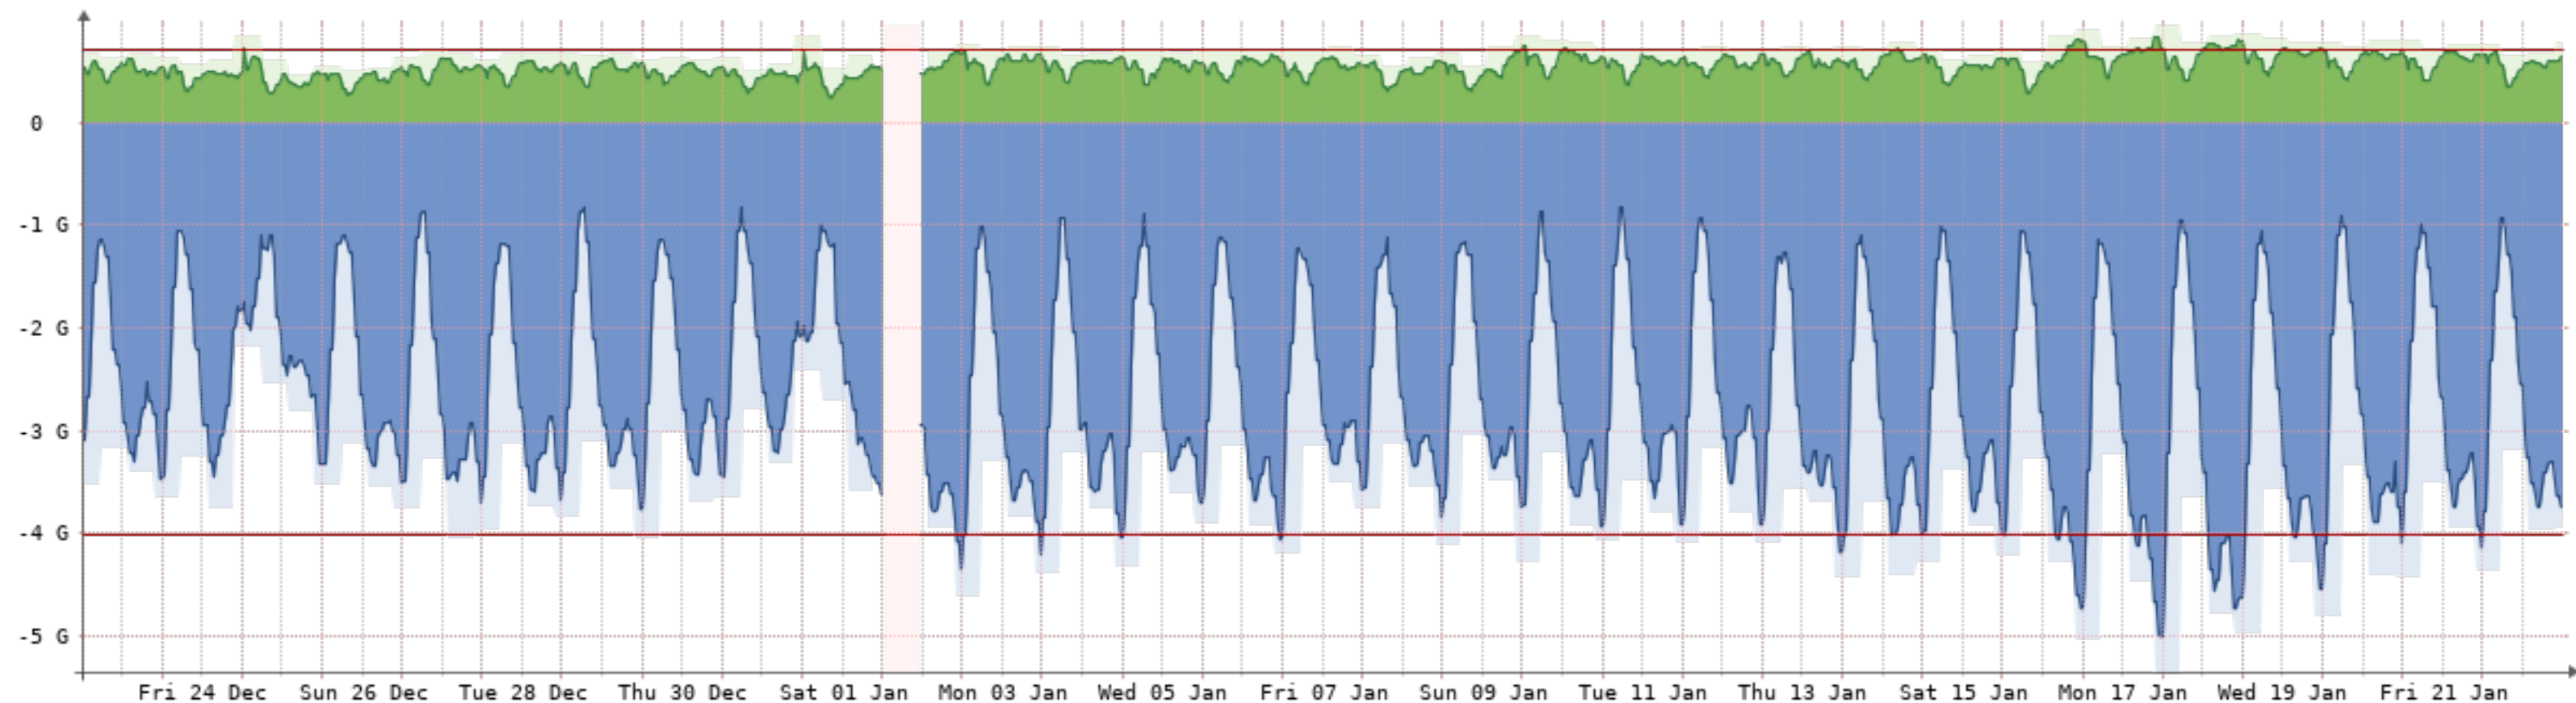

Bits/s	Last	Avg	Max	95th
In	652.63M	553.56M	942.68M	709.16M
Out	3.74G	2.68G	5.36G	4.02G
Total	1.07P	(In 182.59T	Out 885.16T)	

2021-12-23 - 2022-1-23 - DavitelSA(NQN-DAV)[10GB-1]