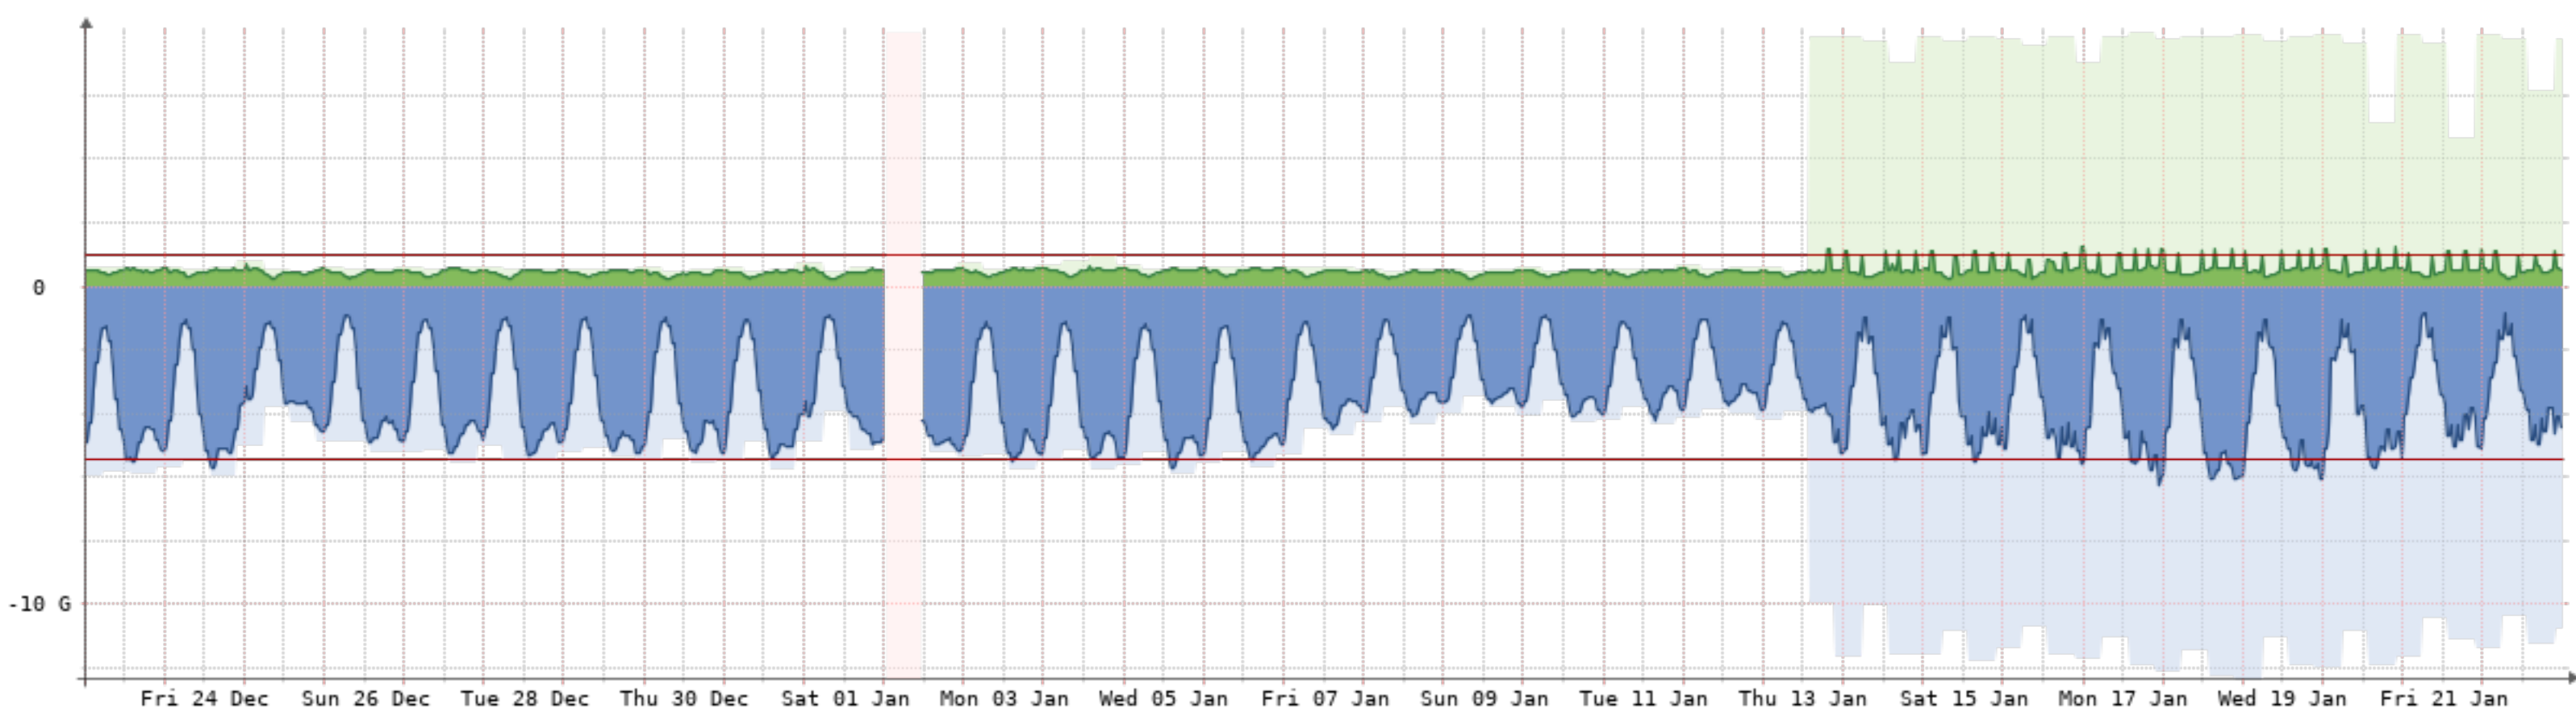

Bits/s	Last	Avg	Max	95th
In	537.93M	495.41M	7.95G	971.42M
Out	4.45G	3.57G	12.34G	5.41G
Total	1.34P	(In 163.41T Out 1.18P)		

2021-12-23 - 2022-1-23 - Latini(NQN-LAT)[10GB]