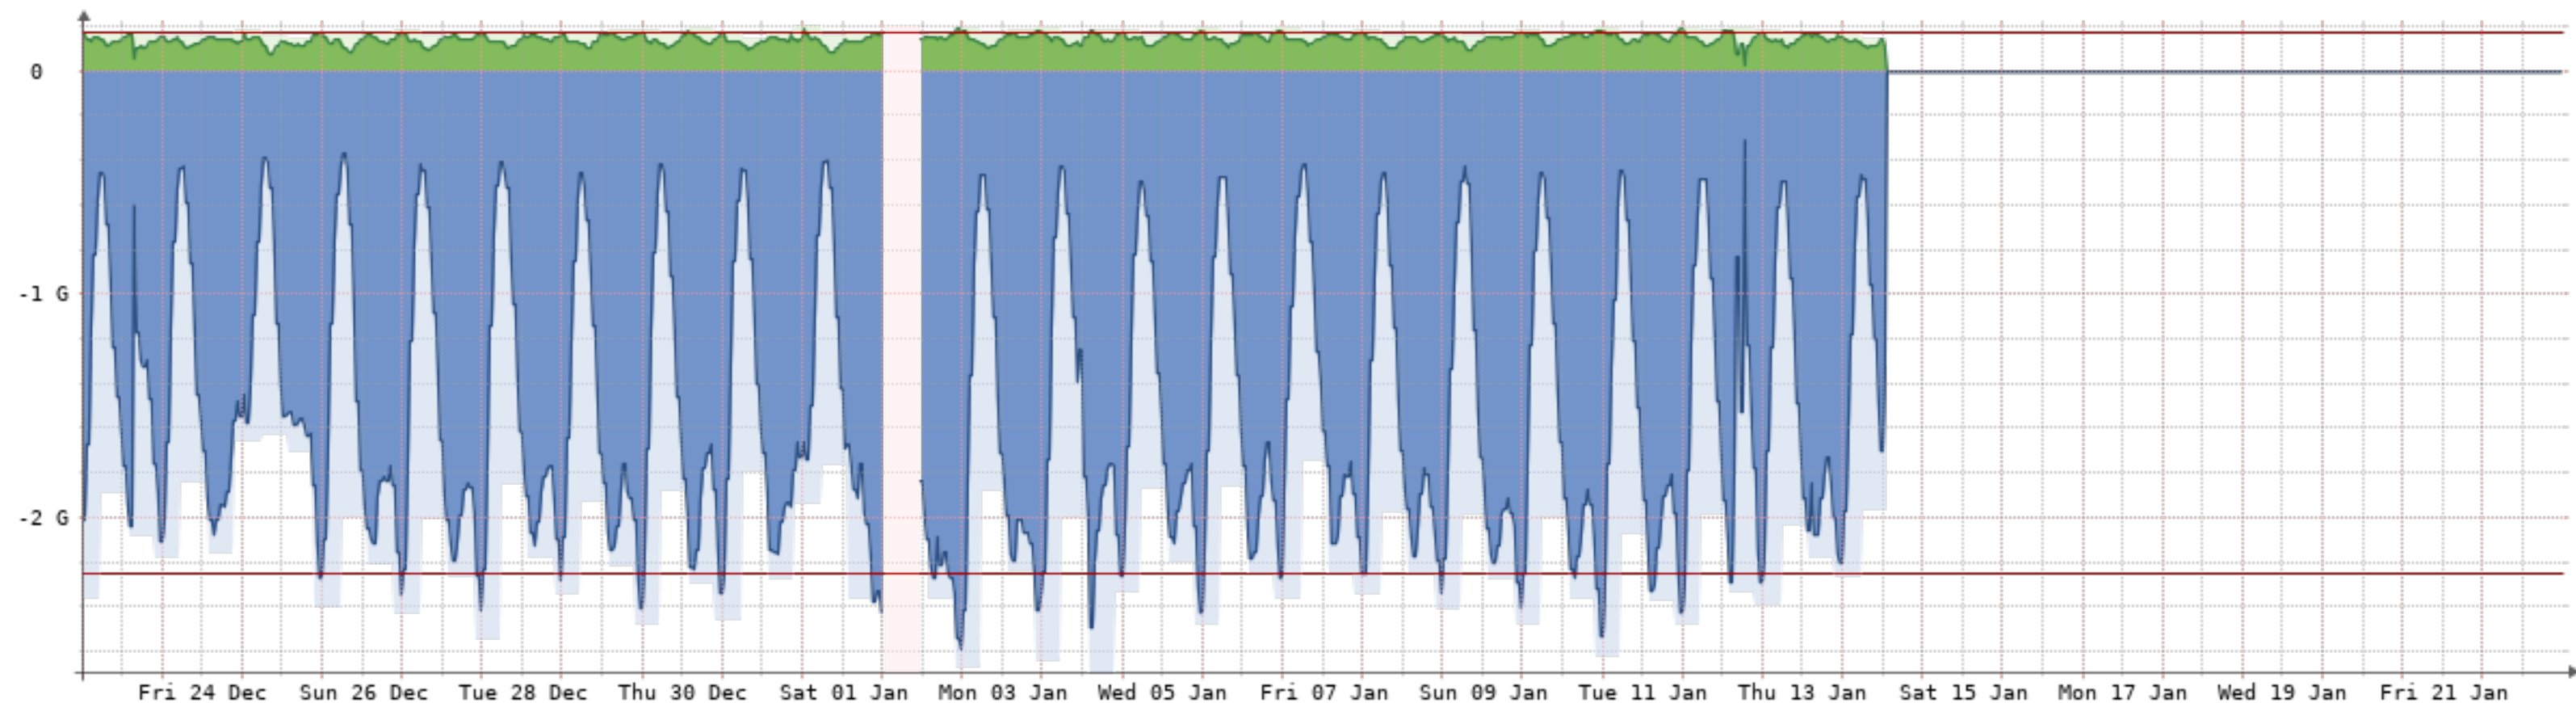

Bits/s	Last	Avg	Max	95th
In	122.66M	90.47M	192.70M	125.12M
Out	1.91G	1.12G	2.40G	1.79G
Total	397.71T	(In 29.84T	Out 367.87T)	

2021-12-23 - 2022-1-23 - HEDI[2GB]

Bits/s	Last	Avg	Max	95th
In	0.00	102.21M	200.10M	169.61M
Out	0.00	1.10G	2.70G	2.25G
Total	397.00T	(In 33.71T Out 363.29T)		