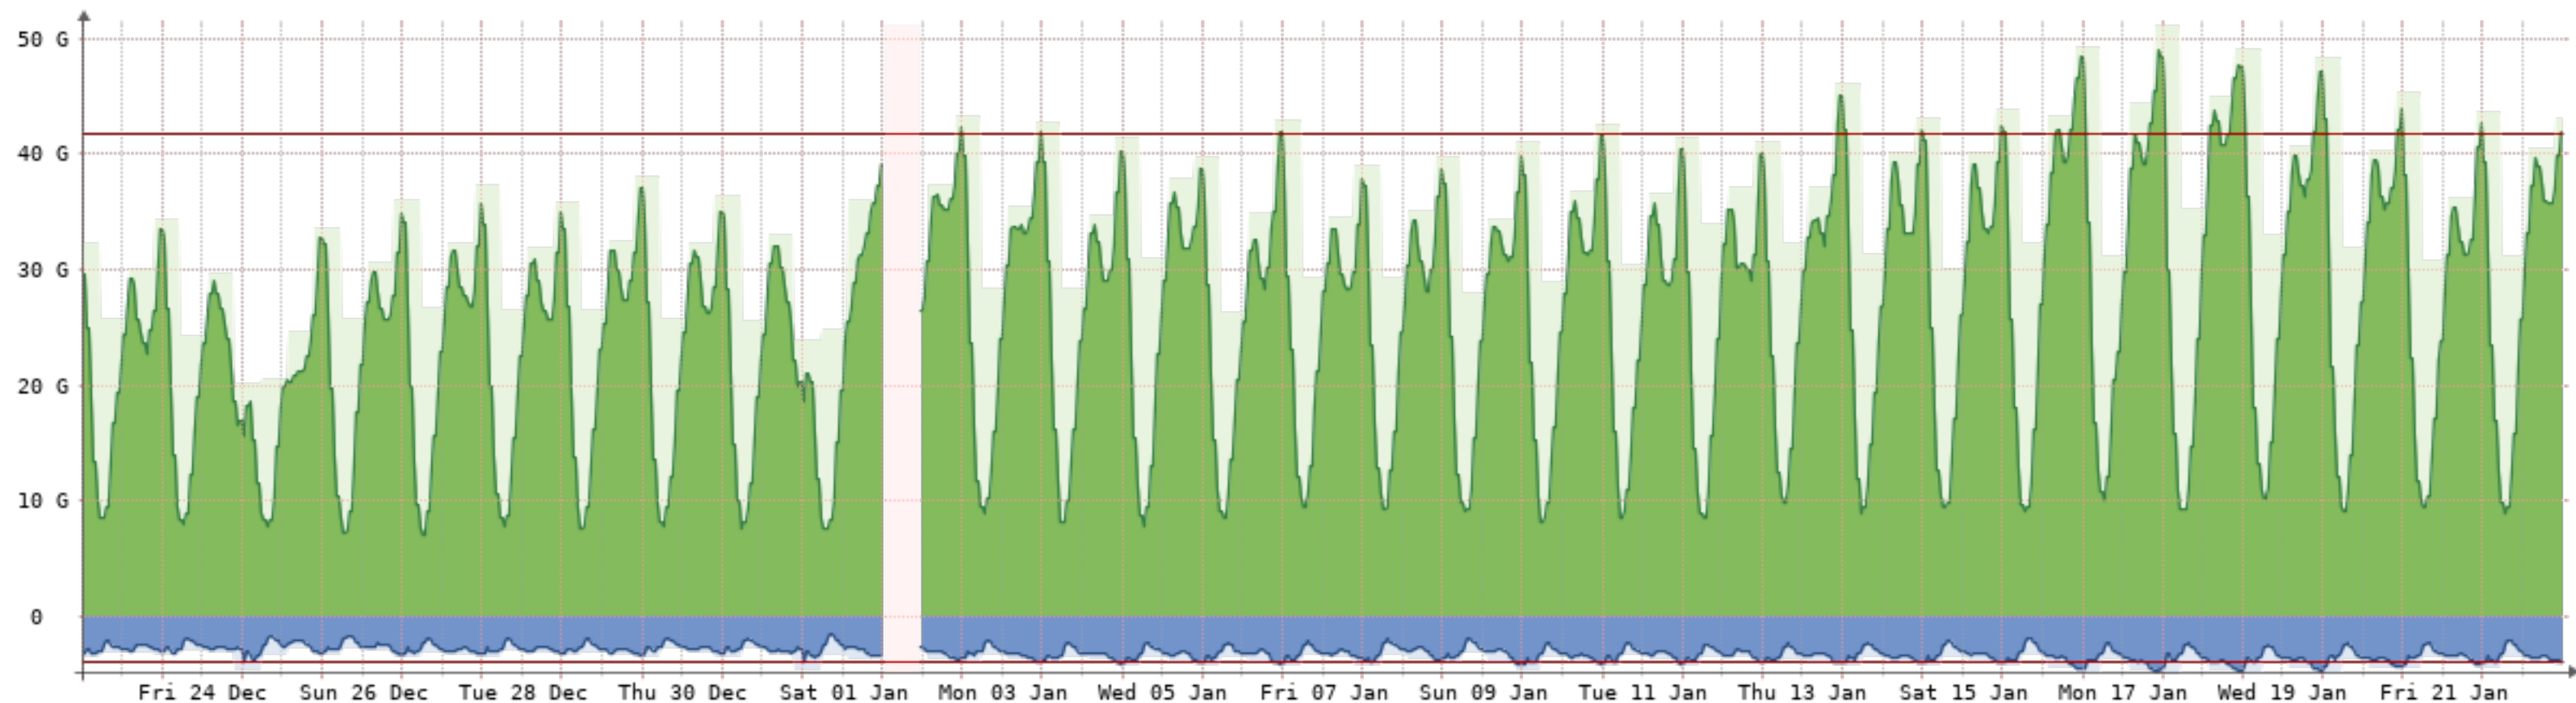

2021-12-23 - 2022-1-23 - Cabase-TV[1Gb]

Bits/s	Last	Avg	Max	95th
In	3.34M	23.33M	528.80M	209.80M
Out	93.22M	52.01M	667.80M	100.74M
Total	24.85T	(In 7.69T Out 17.15T)		

2021-12-23 - 2022-1-23 - Internet-Silica-GGC-FNA[1Gb]