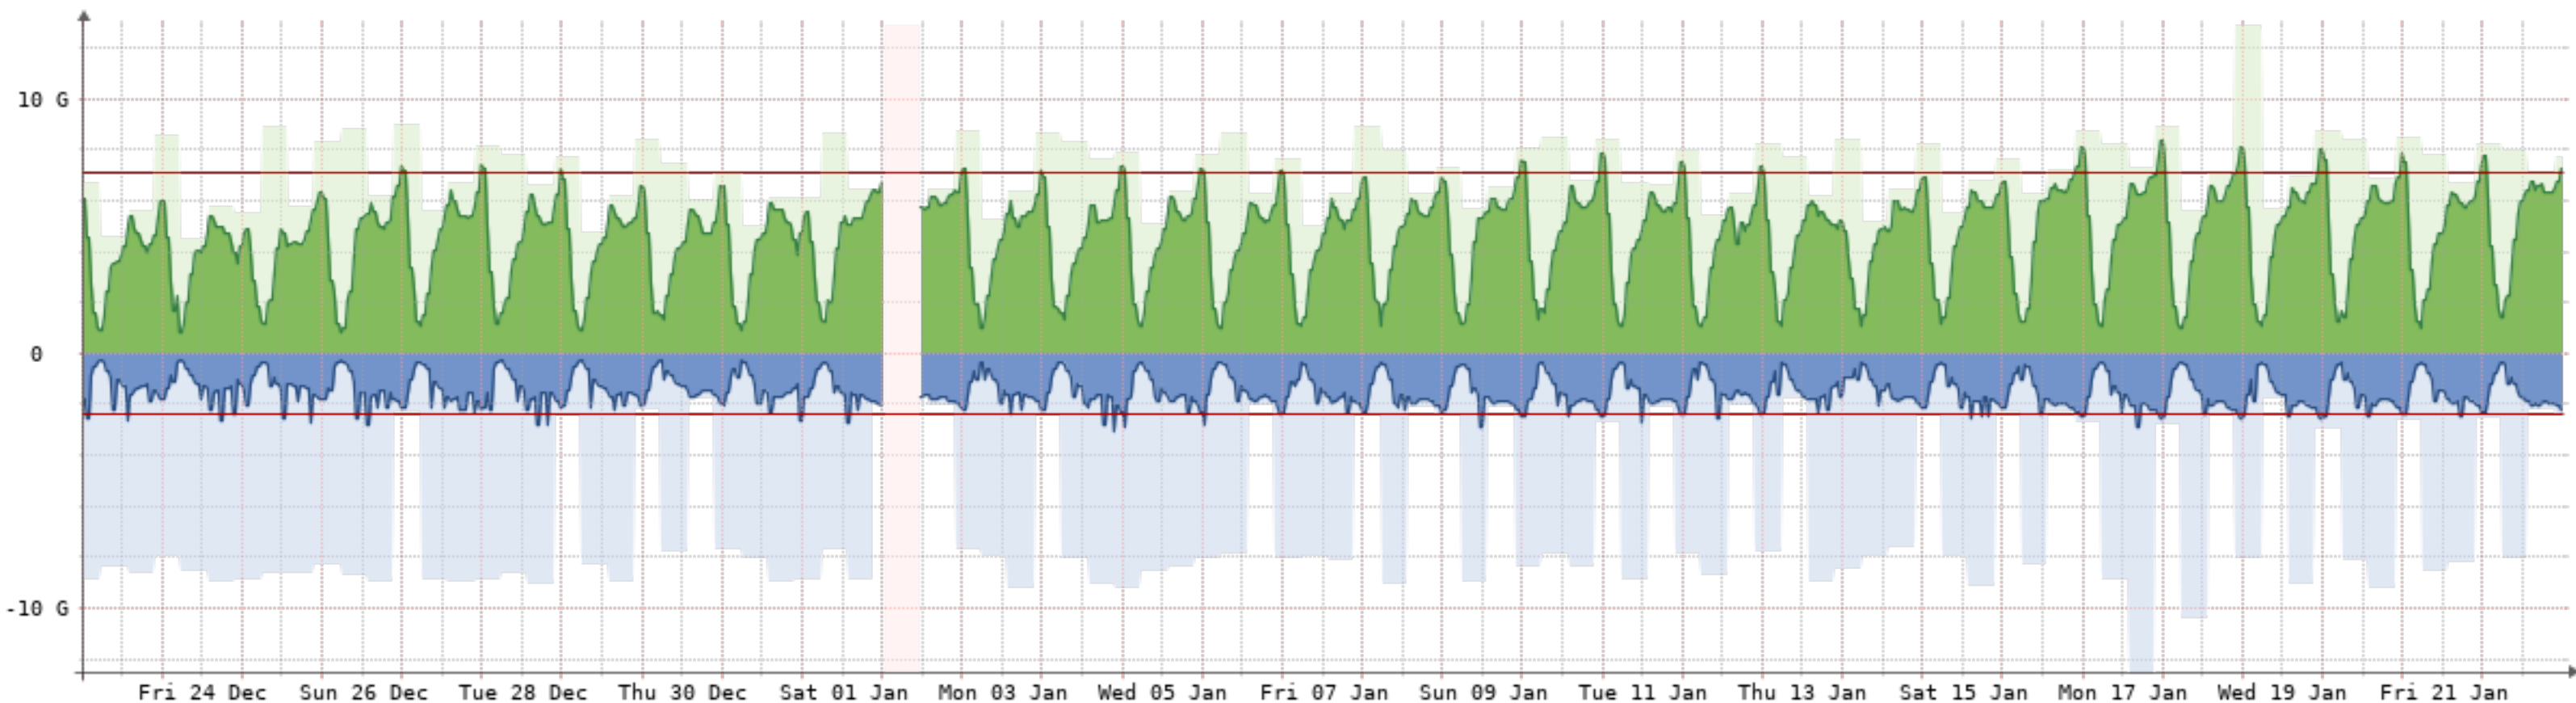

Bits/s	Last	Avg	Max	95th
In	7.29G	4.60G	12.86G	7.07G
Out	2.25G	1.51G	12.55G	2.40G
Total	2.01P	(In 1.52P	Out 497.21T)	

2021-12-23 - 2022-1-23 - FNA:Facebook-NQN