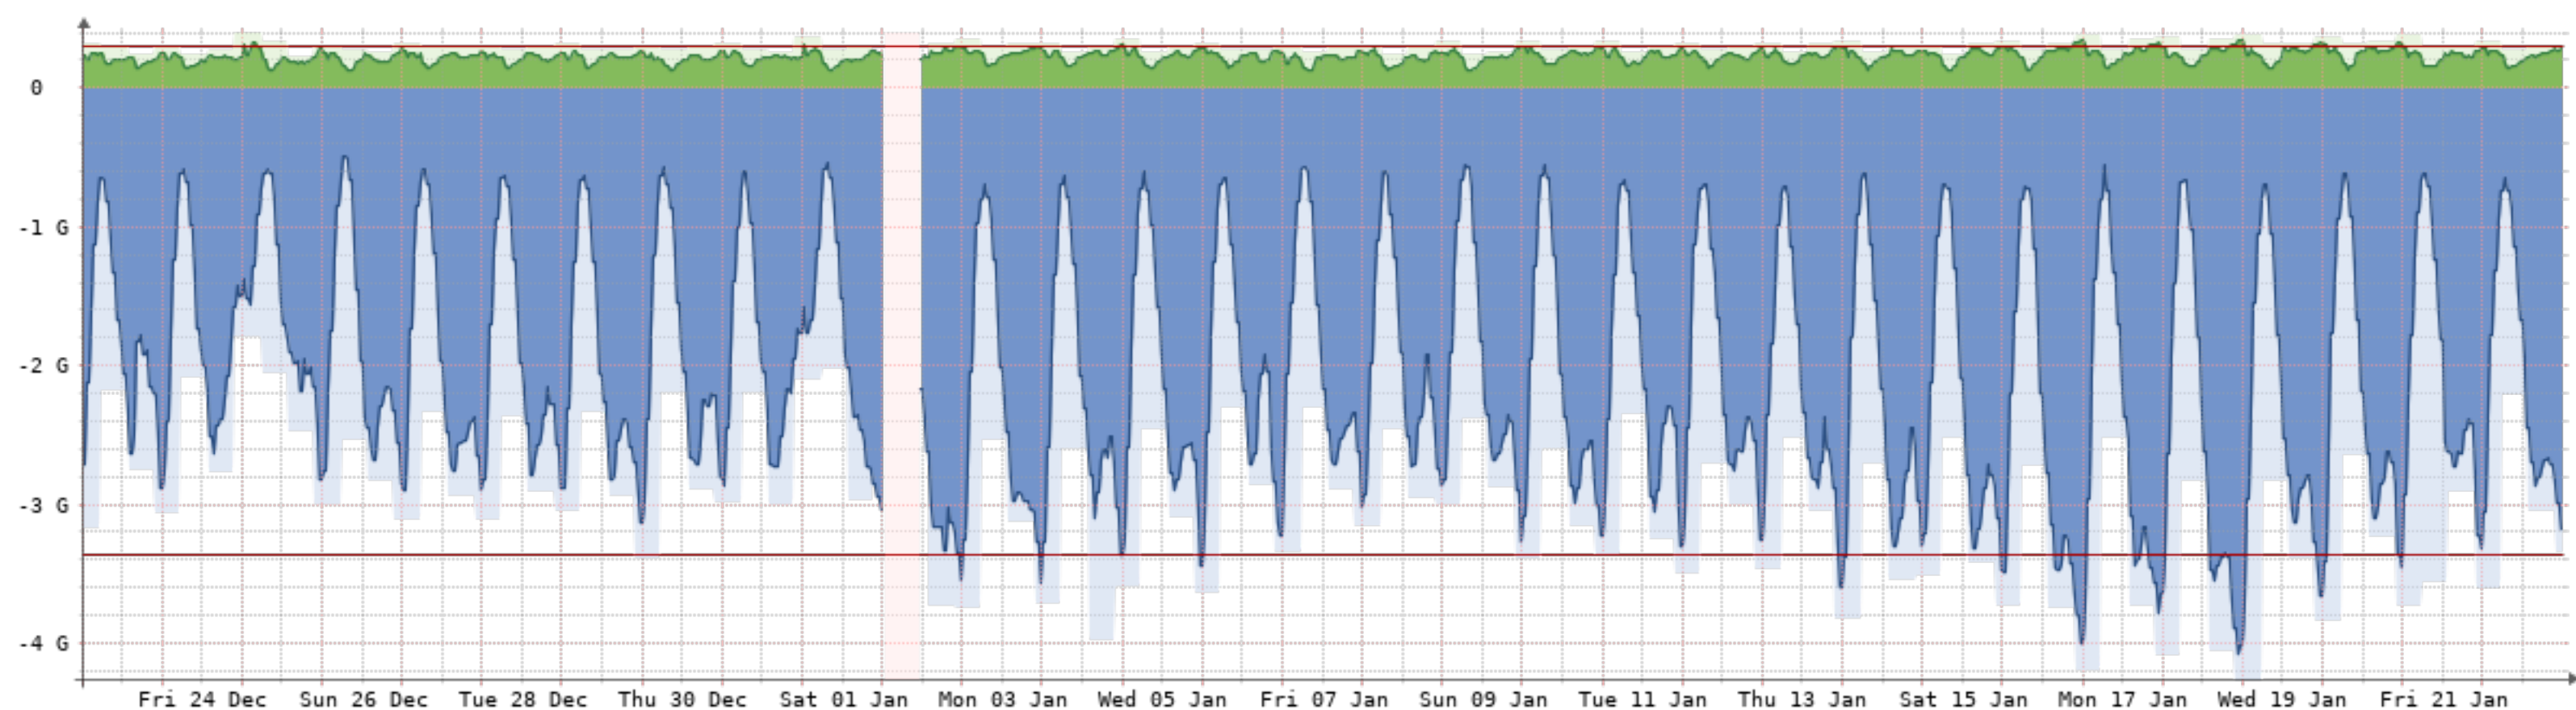

Bits/s	Last	Avg	Max	95th
In	277.32M	230.60M	393.49M	295.11M
Out	3.18G	2.08G	4.26G	3.36G
Total	761.49T	(In 76.06T	Out 685.43T)	

2021-12-23 - 2022-1-23 - Neunet(NQN-CEN)[10Gb-2]