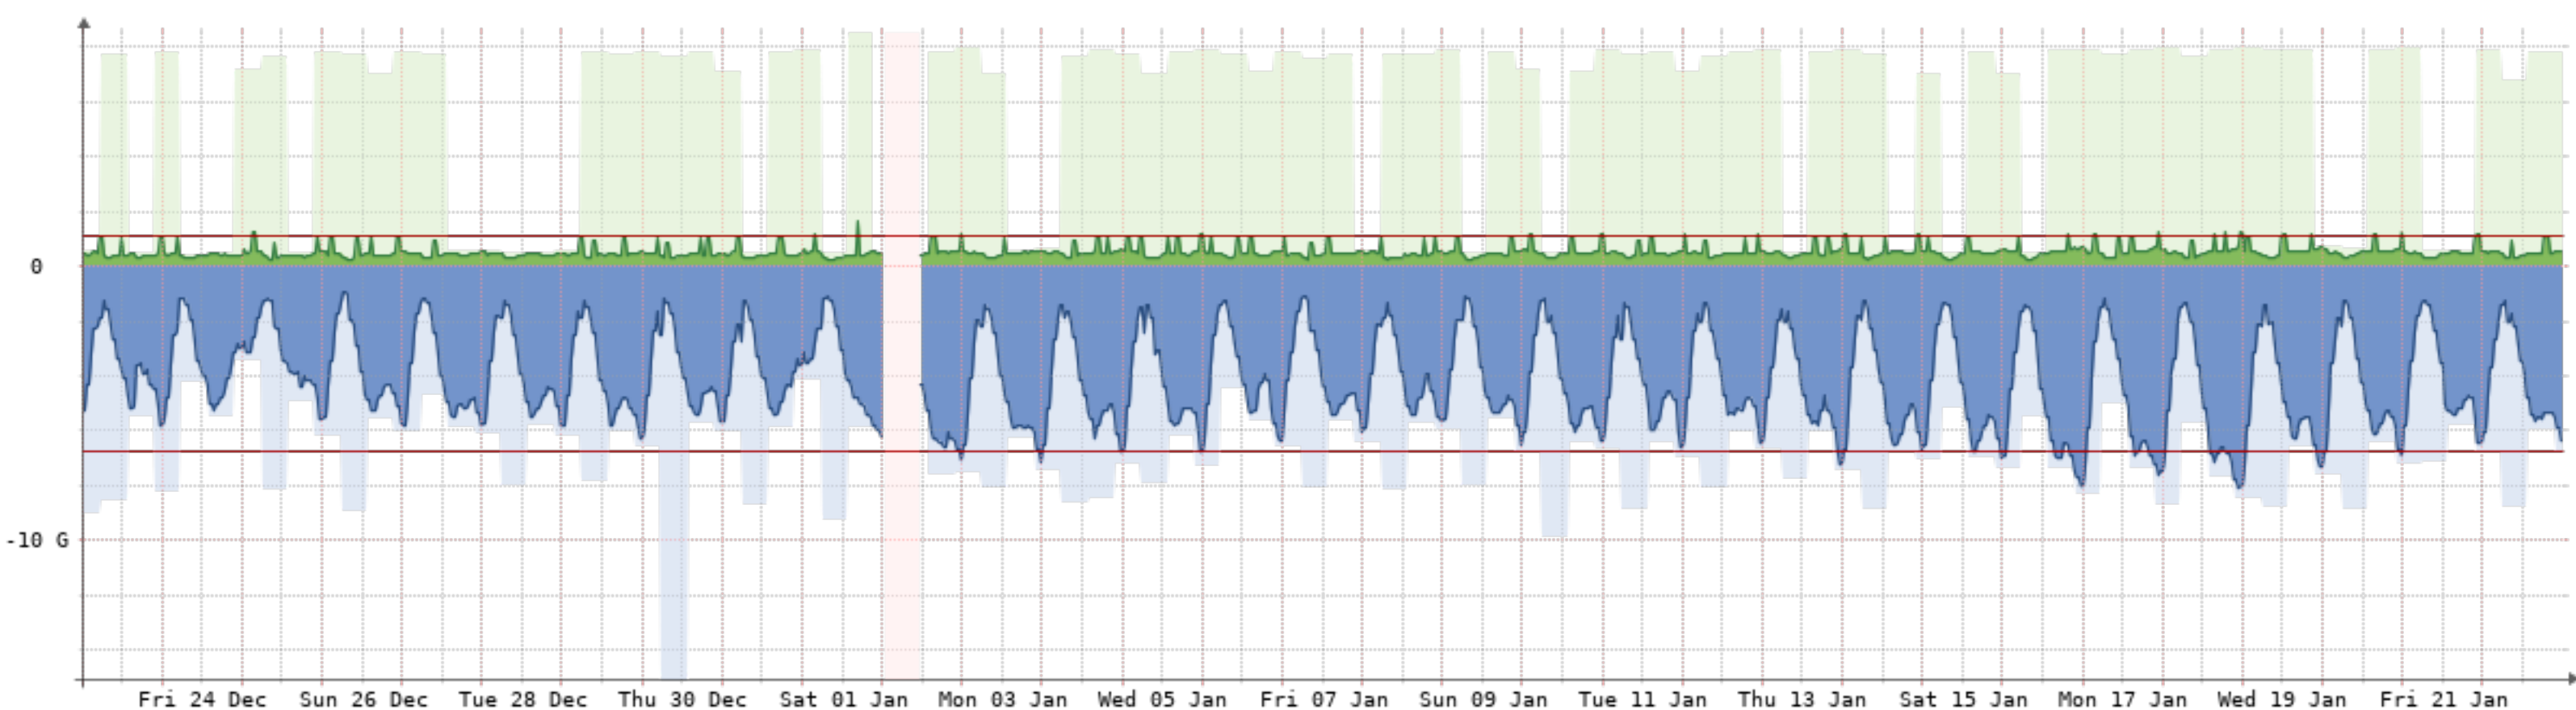

Bits/s	Last	Avg	Max	95th
In	559.44M	531.11M	8.50G	1.10G
Out	6.33G	4.18G	15.09G	6.72G
Total	1.55P	(In 175.19T Out 1.38P)		

2021-12-23 - 2022-1-23 - Neunet(NQN-CEN)[20Gb]