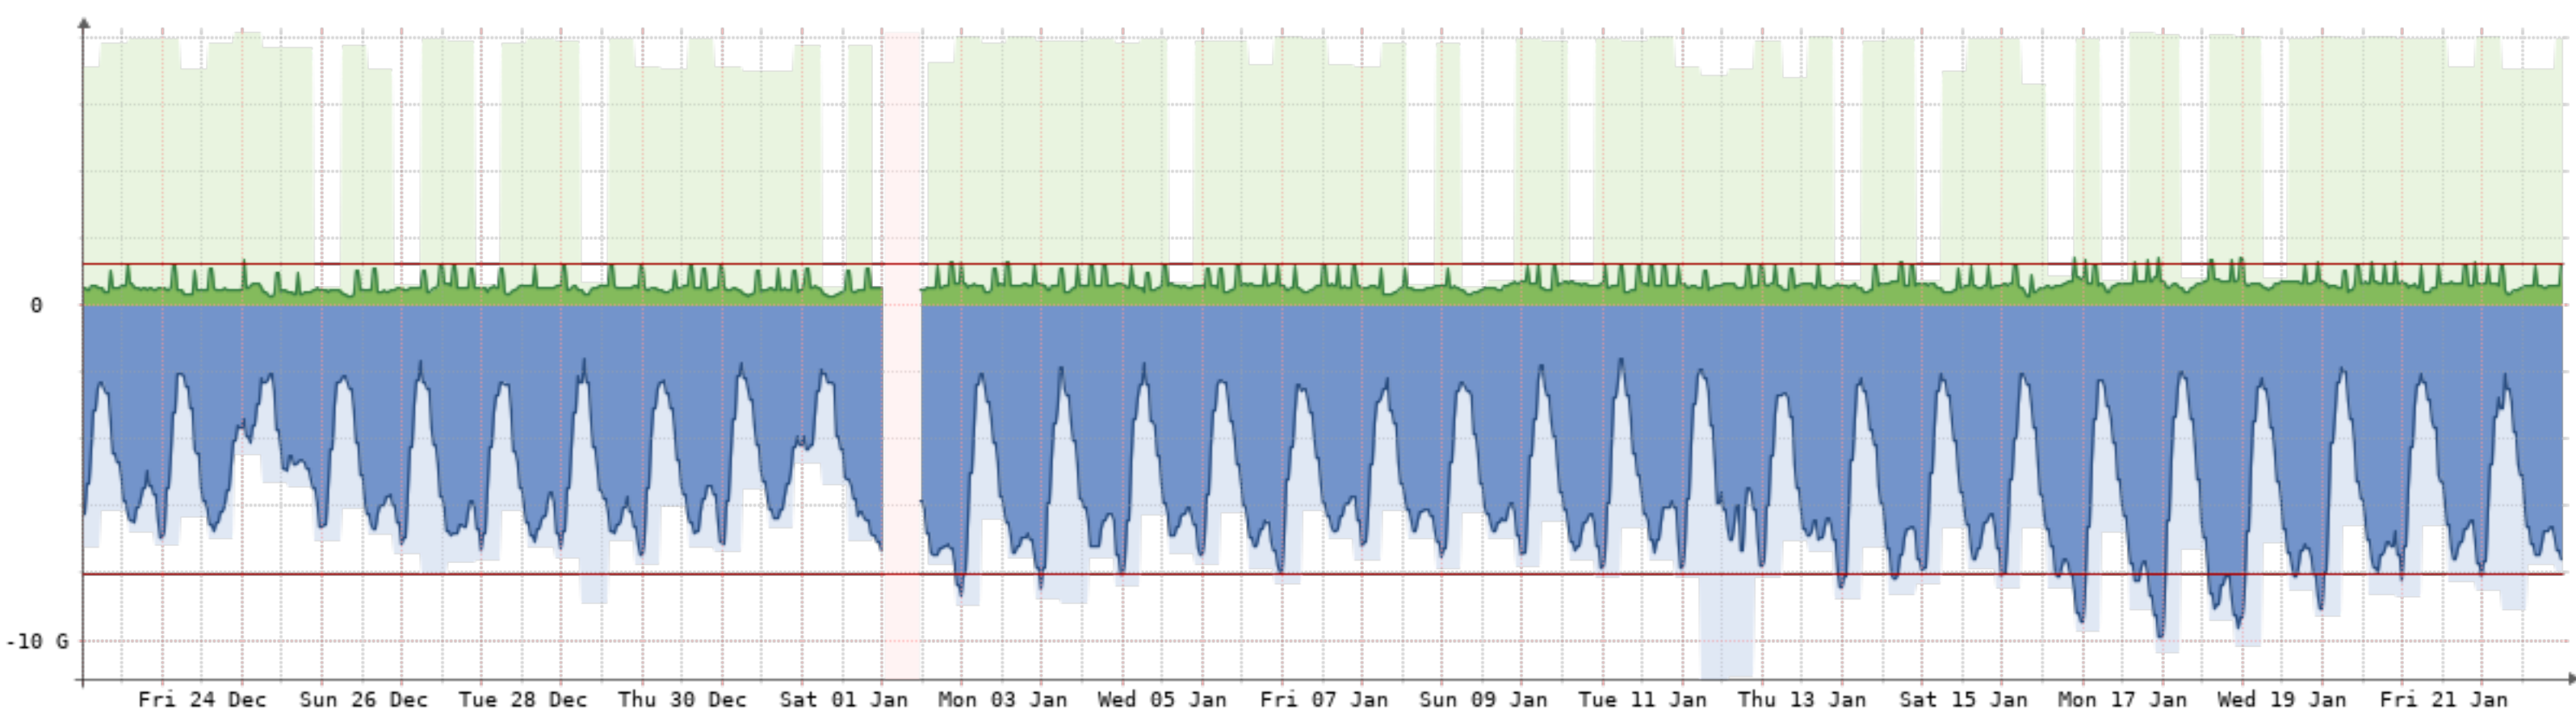

Bits/s	Last	Avg	Max	95th
In	422.87M	259.66M	495.47M	399.18M
Out	4.97G	3.45G	6.42G	5.29G
Total	1.22P	(In 85.65T Out 1.14P)		

2021-12-23 - 2022-1-23 - Grupo-Equis-SA(NQN-QUI)[10G

Bits/s	Last	Avg	Max	95th
In	1.27G	637.72M	8.13G	1.22G
Out	7.61G	5.38G	11.19G	8.03G
Total	1.98P	(In 210.35T Out 1.77P)		