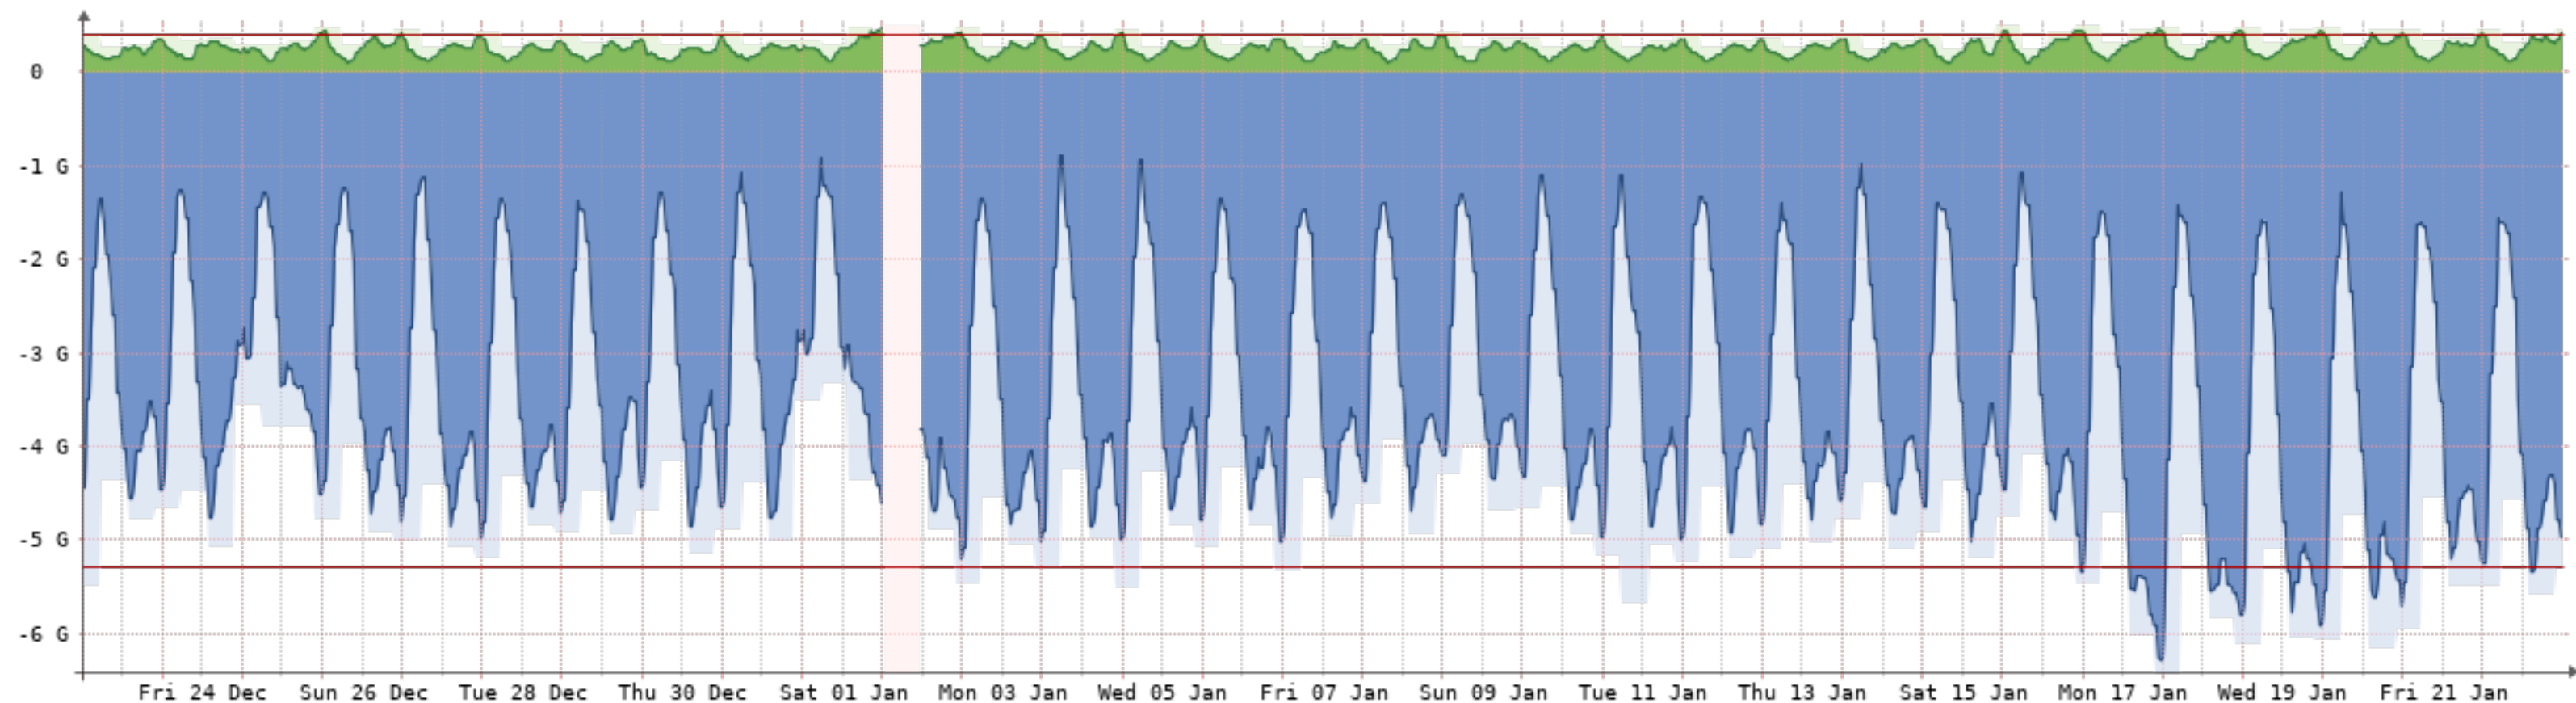

Bits/s	Last	Avg	Max	95th
In	422.87M	259.66M	495.47M	399.18M
Out	4.97G	3.45G	6.42G	5.29G
Total	1.22P	(In 85.65T Out 1.14P)		

2021-12-23 - 2022-1-23 - Grupo-Equis-SA(NQN-QUI)[10G