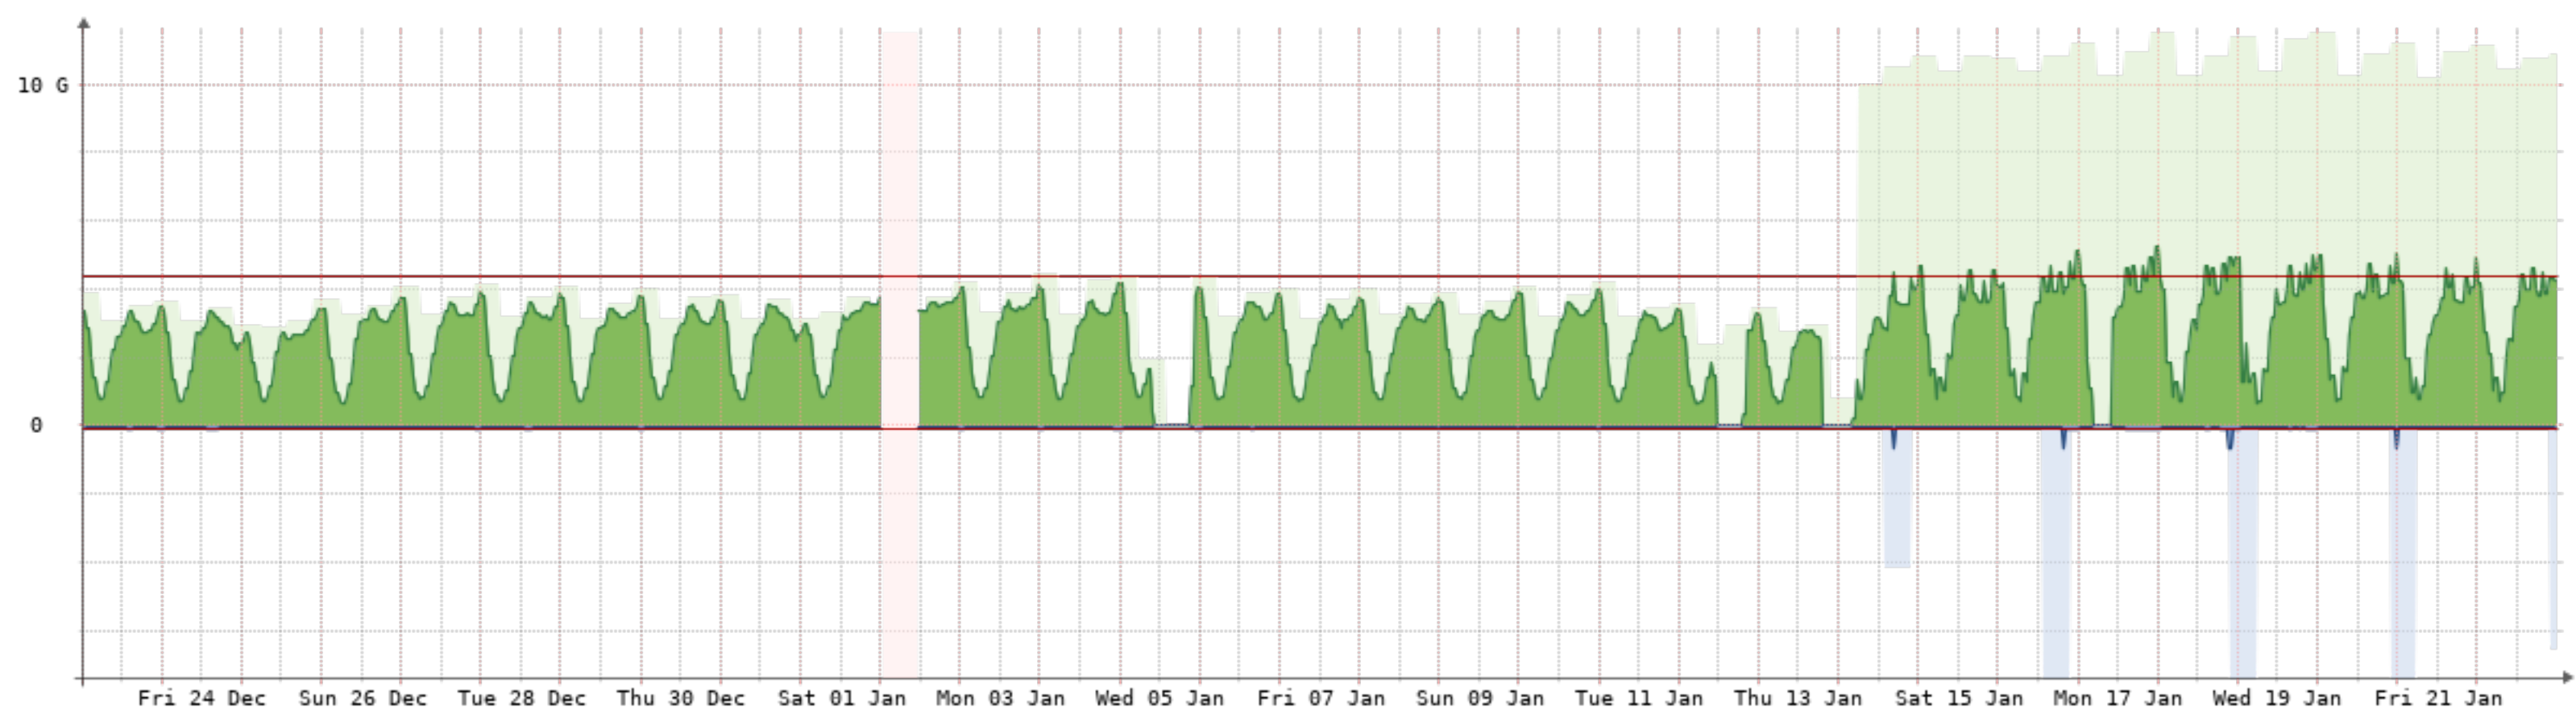

Bits/s	Last	Avg	Max	95th
In	4.23G	2.63G	11.49G	4.36G
Out	66.80M	48.44M	7.40G	68.22M
Total	883.26T	(In 867.28T	Out 15.98T)	

2021-12-23 - 2022-1-23 - Davitel-N2N:NQN-a-RCN[10GB]