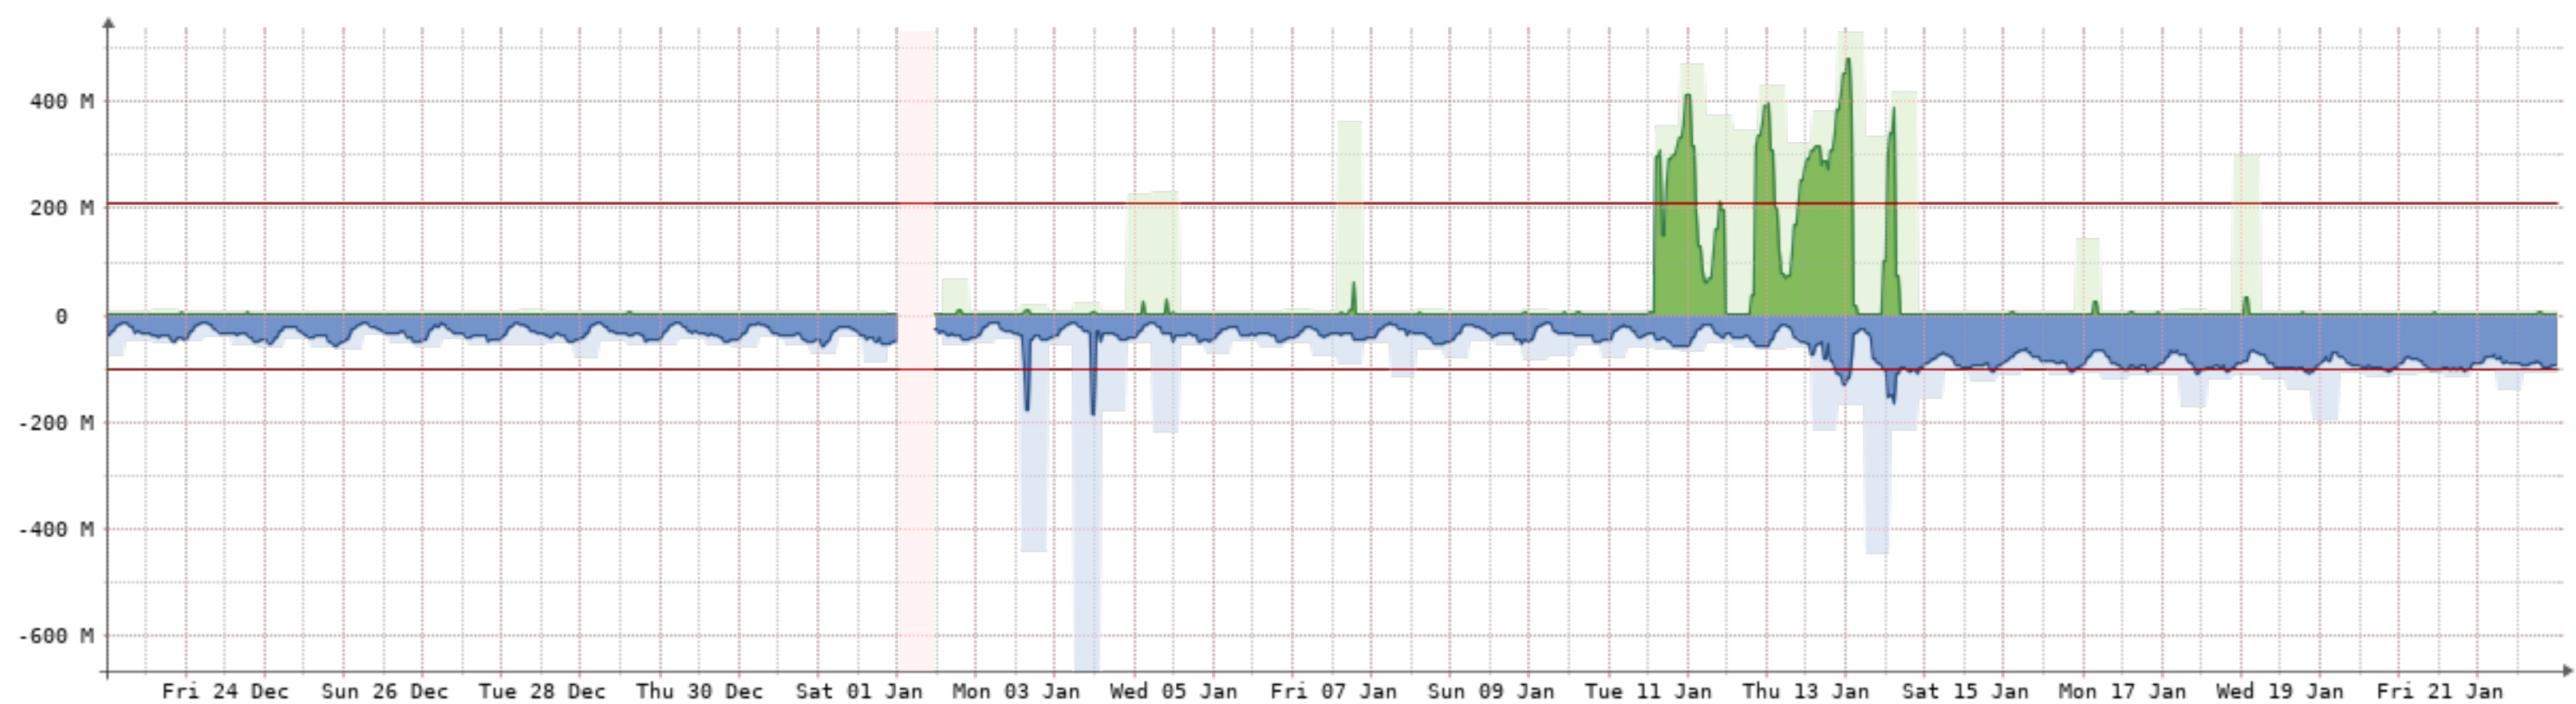

2021-12-23 - 2022-1-23 - Cabase-TV[1Gb]

Bits/s	Last	Avg	Max	95th
In	3.34M	23.33M	528.80M	209.80M
Out	93.22M	52.01M	667.80M	100.74M
Total	24.85T	(In 7.69T Out 17.15T)		

2021-12-23 - 2022-1-23 - Internet-Silica-GGC-FNA[1Gb]