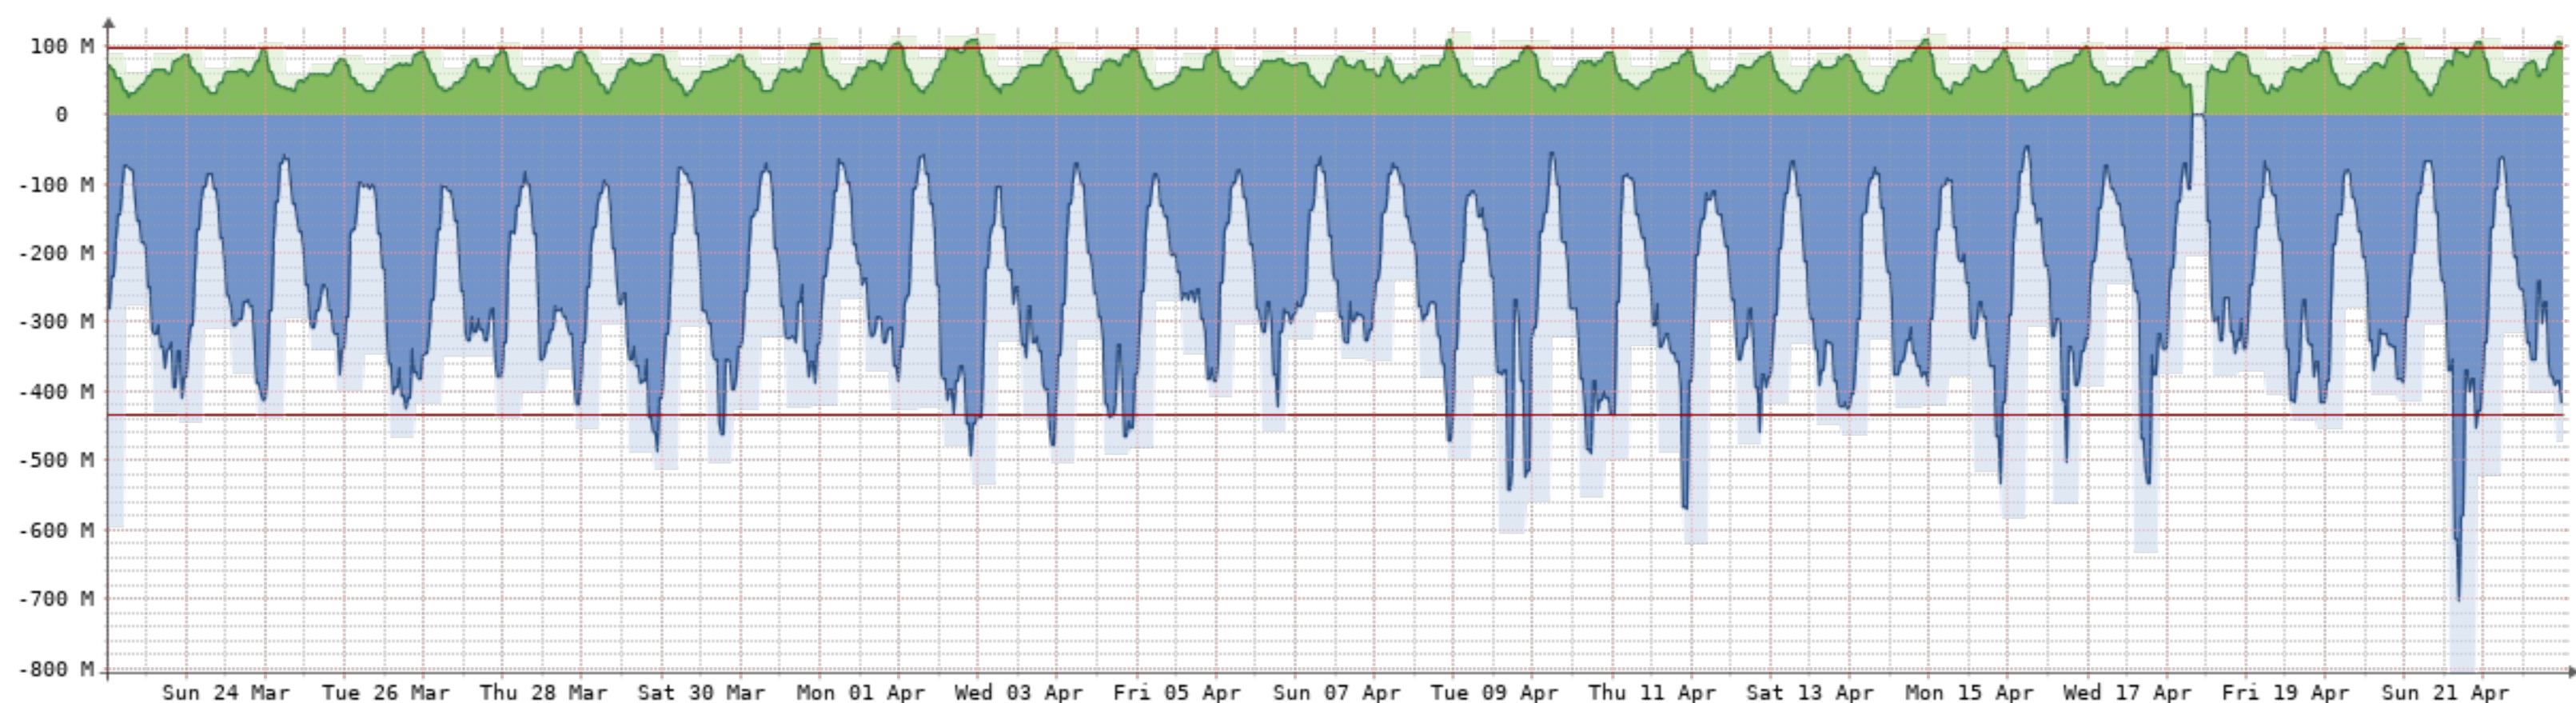

Bits/s	Last	Avg	Max	95th
✓ In	101.10M	63.95M	117.87M	96.26M
✓ Out	416.84M	258.09M	807.51M	433.61M
Total	107.82T	(In 21.41T Out 86.41T)		

2024-3-23 - 2024-4-23 - Raponi(NQN-RAP)[1GB]