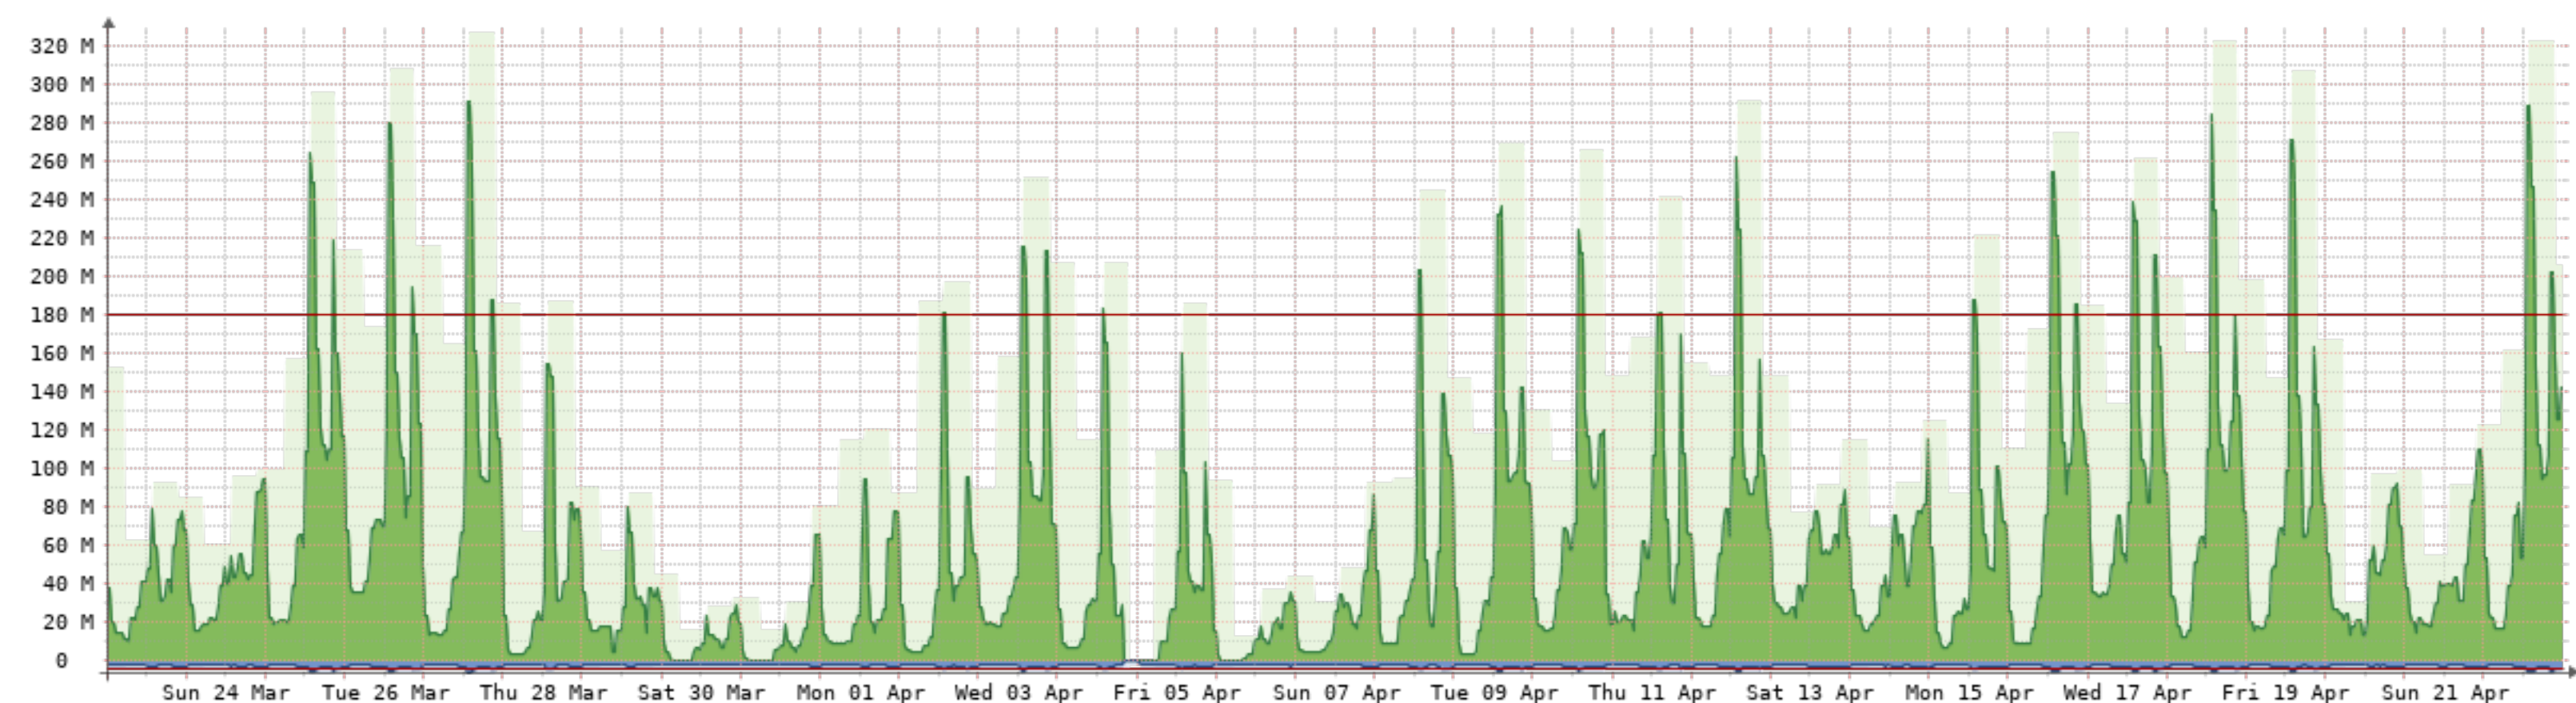

Bits/s	Last	Avg	Max	95th
— In	142.44M	56.10M	326.84M	180.39M
— Out	3.94M	2.48M	6.20M	4.09M
Total	19.61T	(In 18.78T	Out 829.91G)	

2024-3-23 - 2024-4-23 - Cabase-TV[1Gb]