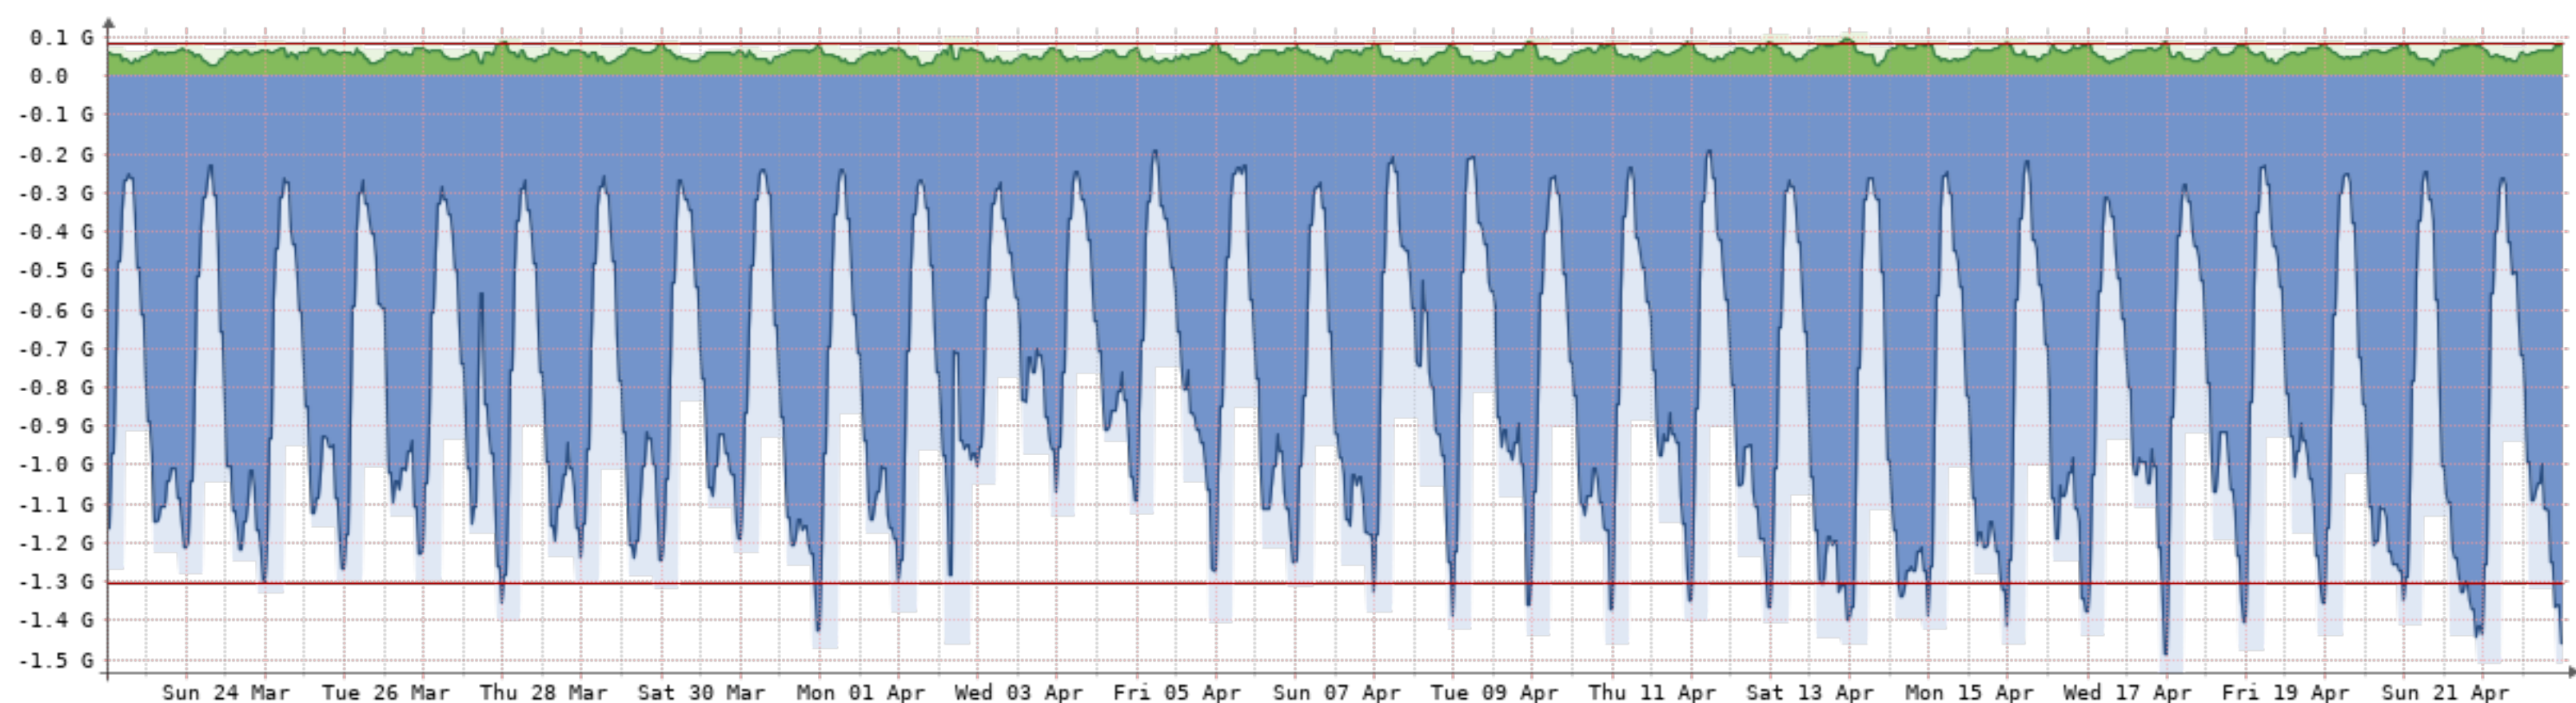

Bits/s	Last	Avg	Max	95th
✓ In	82.84M	57.80M	110.23M	80.13M
✓ Out	1.46G	806.08M	1.54G	1.31G
Total	289.22T	(In 19.35T	Out 269.87T)	

2024-3-23 - 2024-4-23 - Premier(NQN-PRE)[2GB]