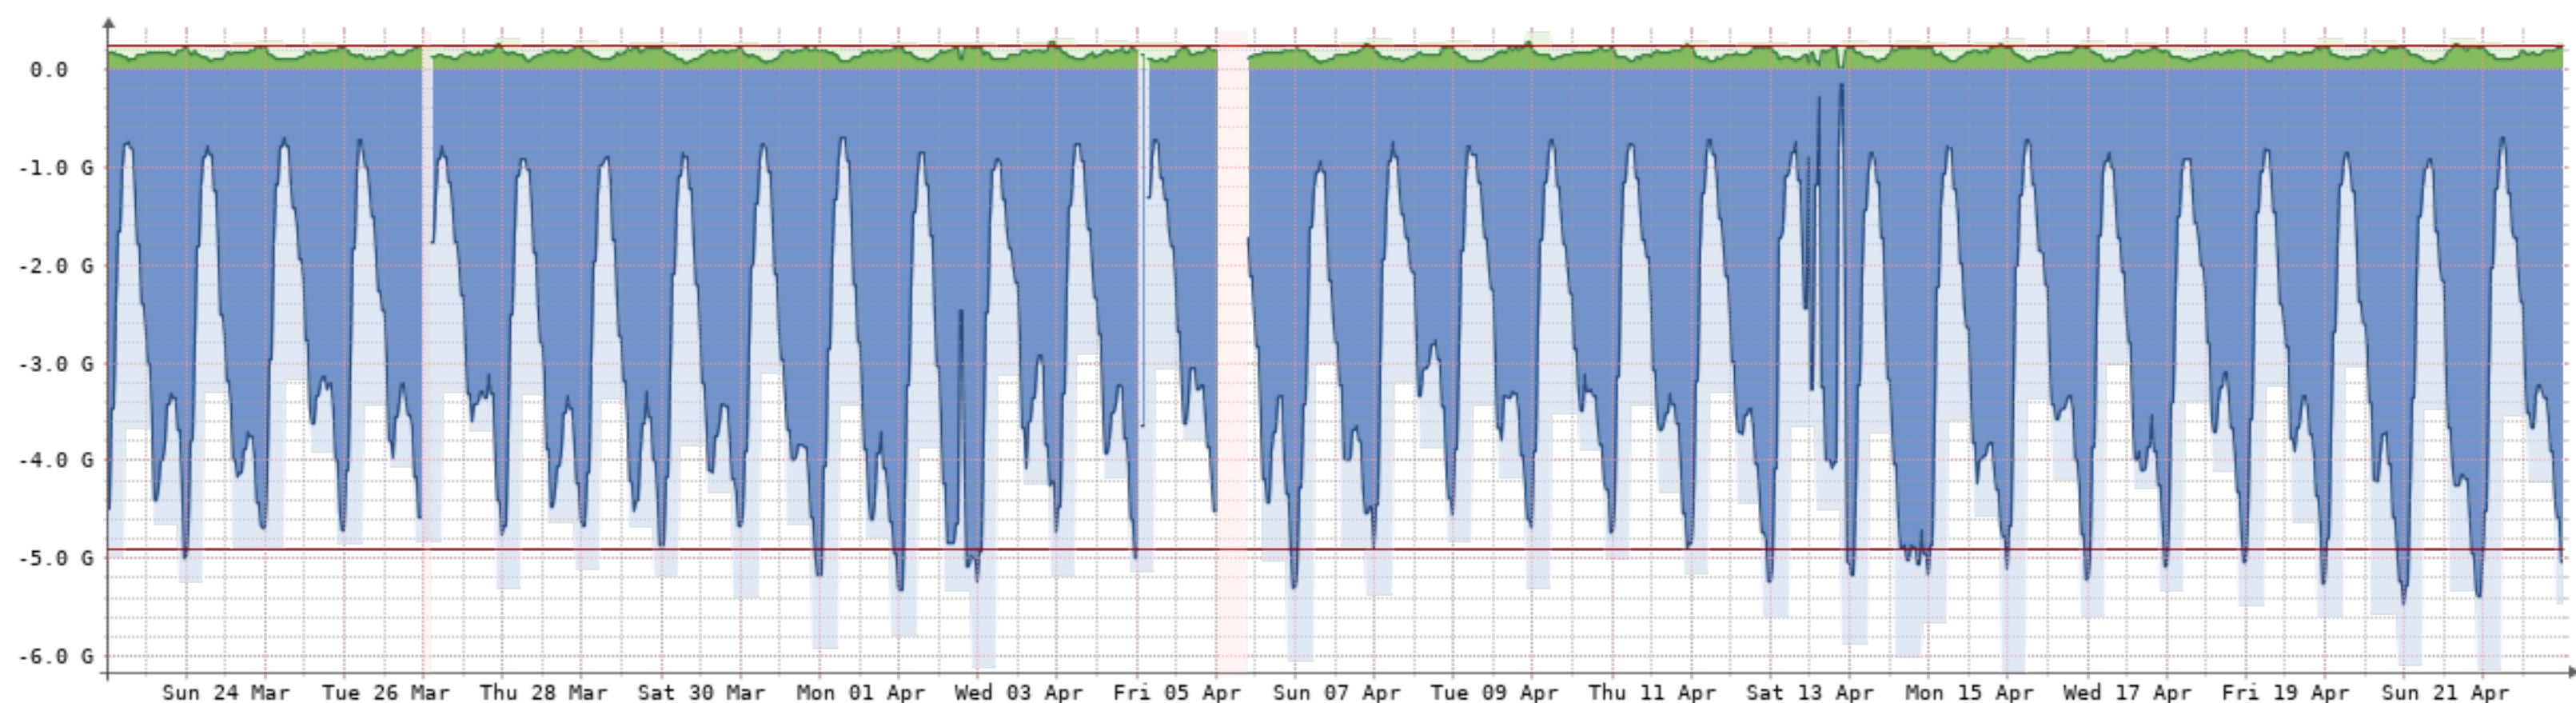

Bits/s	Last	Avg	Max	95th
✓ In	217.53M	160.55M	368.57M	229.35M
✗ Out	5.04G	2.93G	6.17G	4.90G
Total	1.02P	(In 52.74T	Out 962.59T)	

2024-3-23 - 2024-4-23 - Cotecal(NQN-CCL)[10GB]