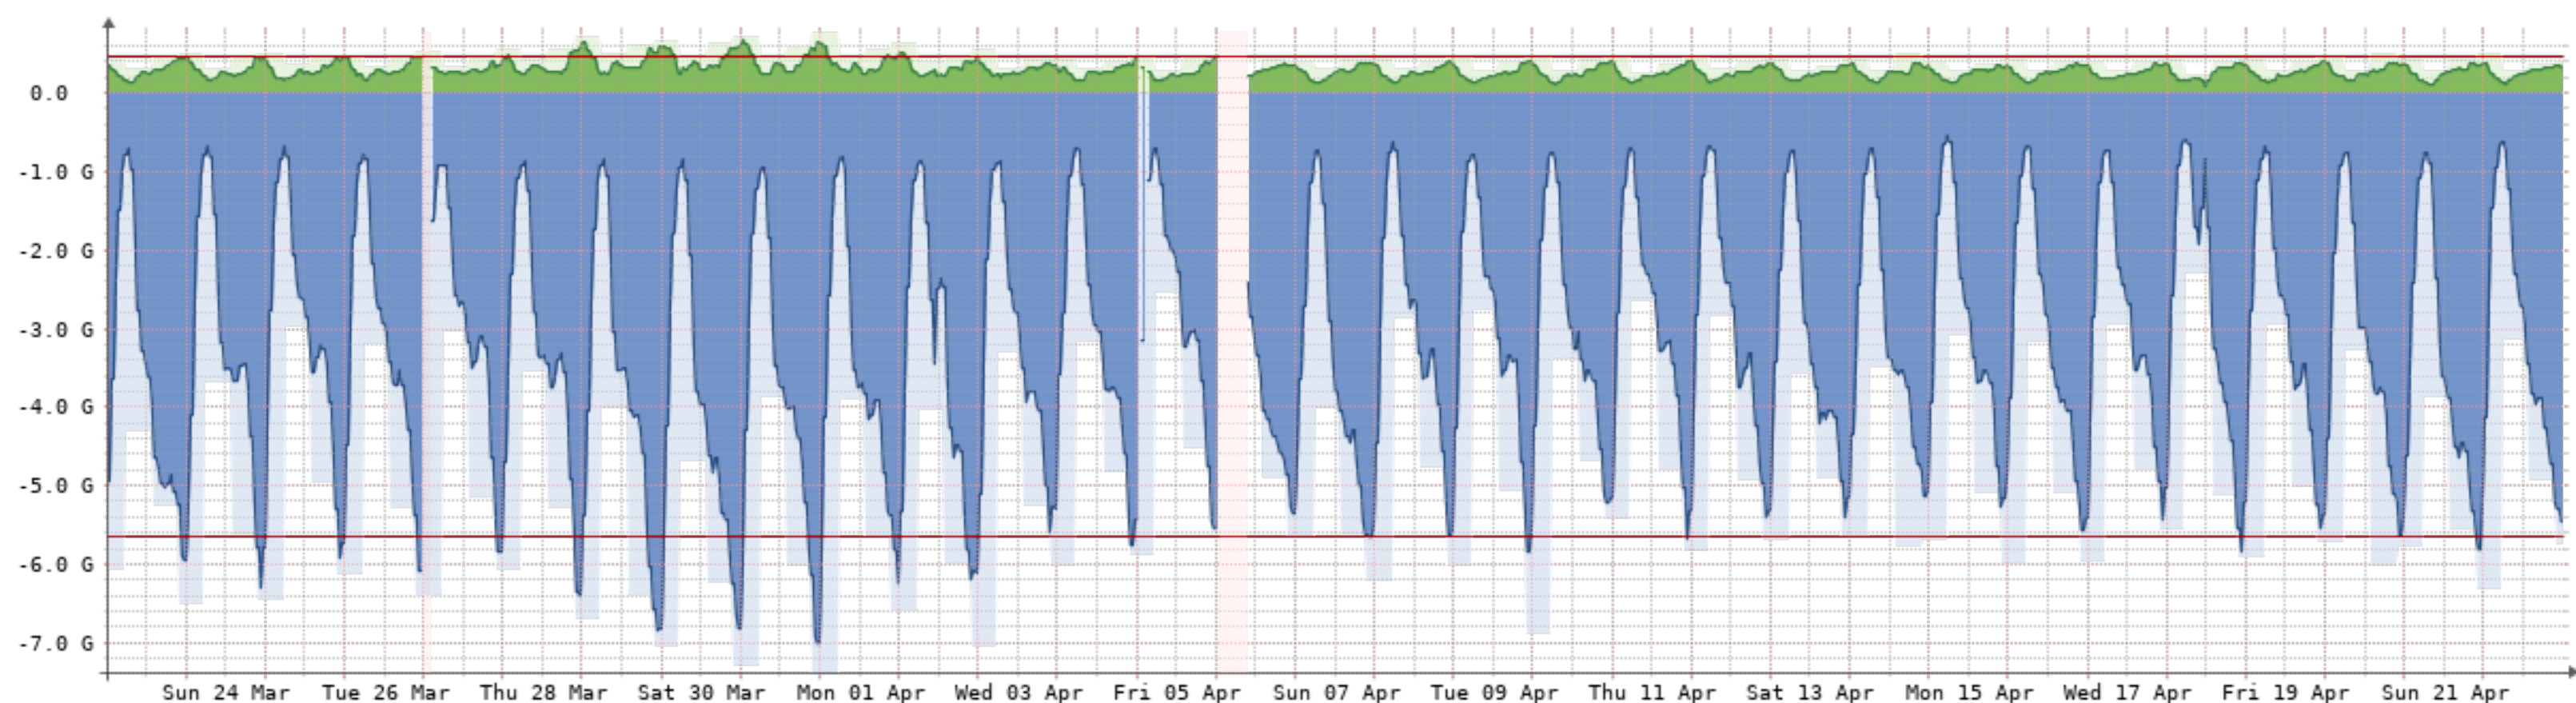

Bits/s	Last	Avg	Max	95th
✓ In	336.13M	295.18M	763.32M	466.85M
✗ Out	5.45G	3.22G	7.39G	5.65G
Total	1.15P	(In 96.97T	Out 1.06P)	

2024-3-23 - 2024-4-23 - La-Cordillerana[10GB]