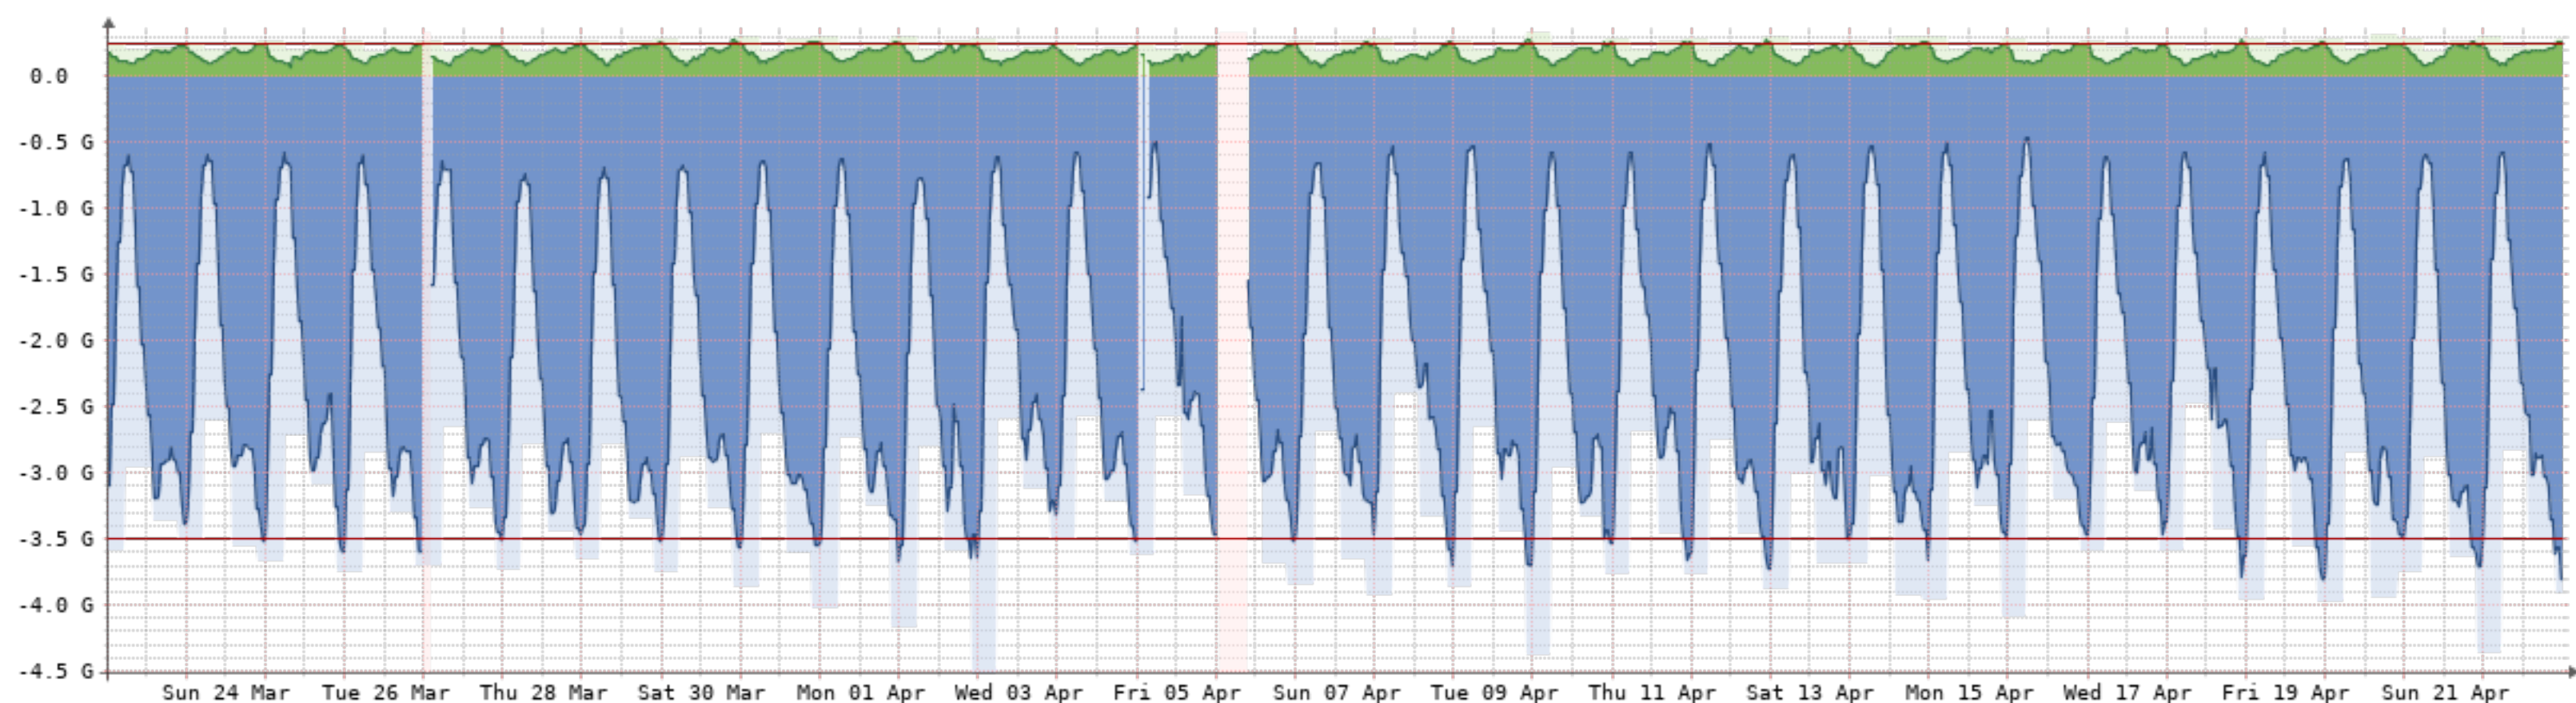

Bits/s	Last	Avg	Max	95th
✓ In	262.98M	175.11M	326.97M	249.06M
✗ Out	3.80G	2.28G	4.51G	3.50G
Total	807.37T	(In 57.52T	Out 749.85T)	

2024-3-23 - 2024-4-23 - Canepa-Juan(NQN-CJC)[10GB]