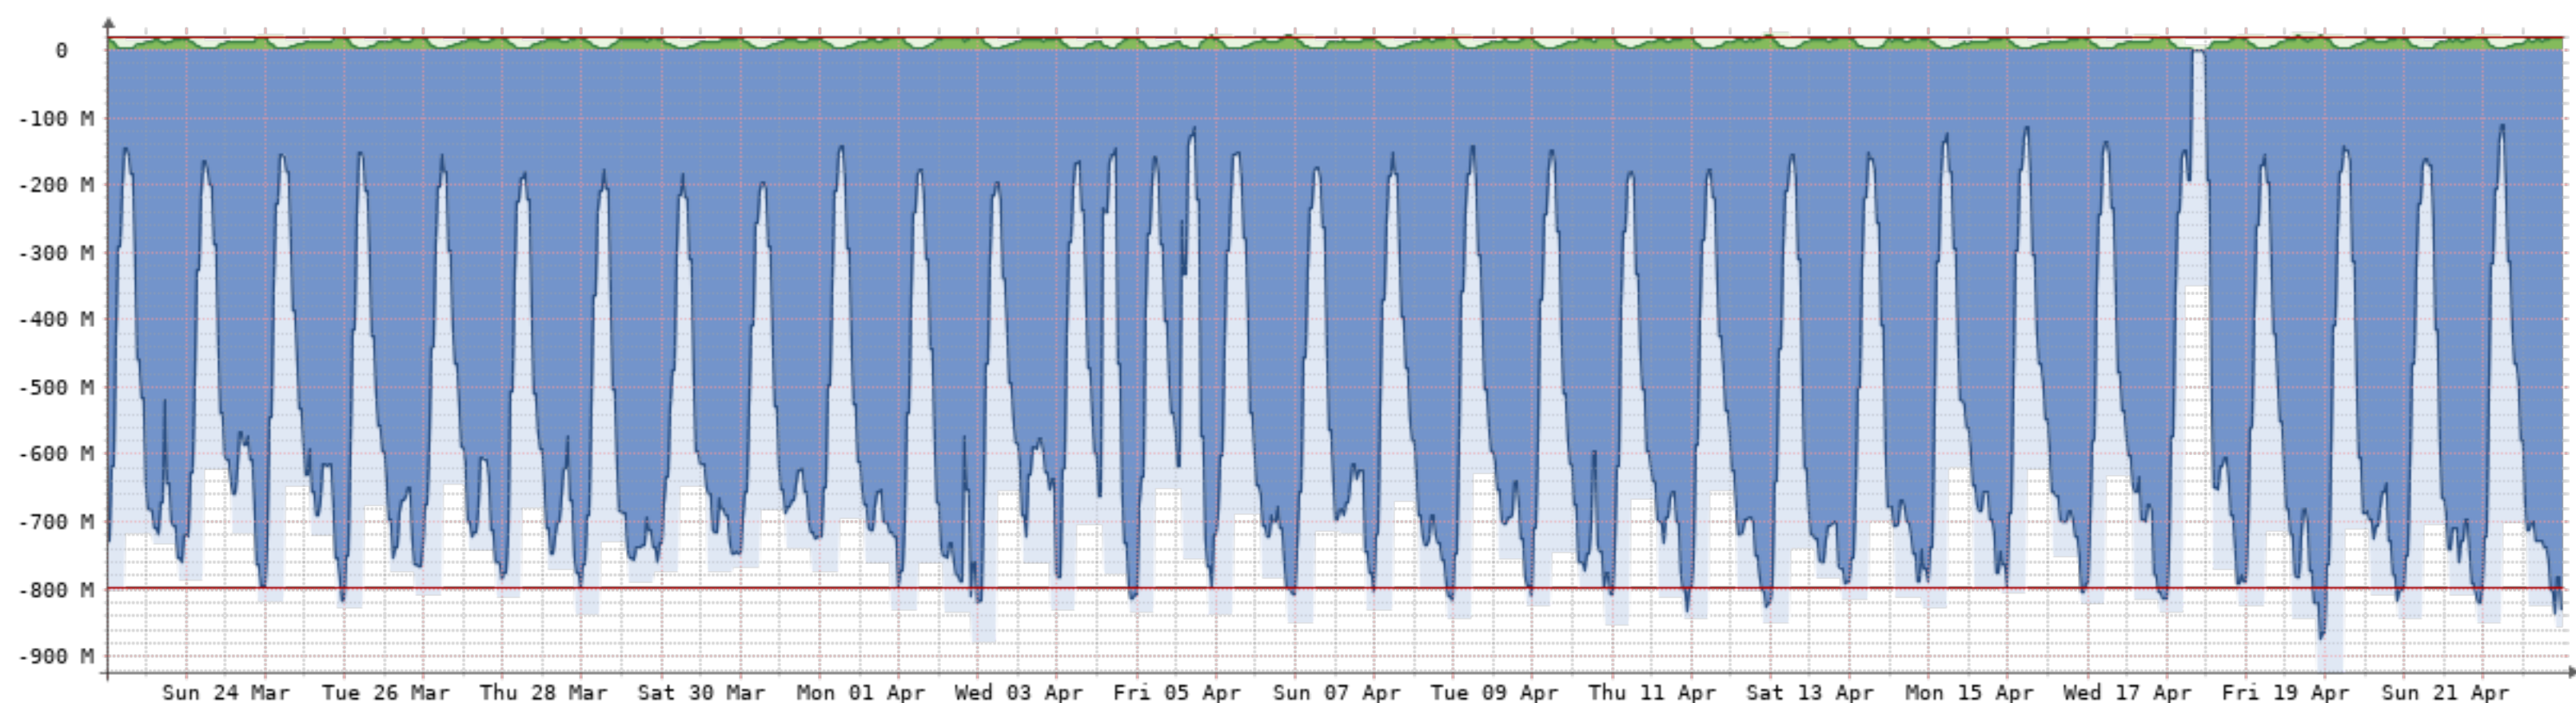

Bits/s	Last	Avg	Max	95th
✓ In	17.48M	10.88M	25.02M	18.58M
✗ Out	829.34M	545.35M	924.39M	797.35M
Total	186.23T	(In 3.64T Out 182.58T)		

2024-3-23 - 2024-4-23 - Raponi-2(NQN-RAP)[1GB]