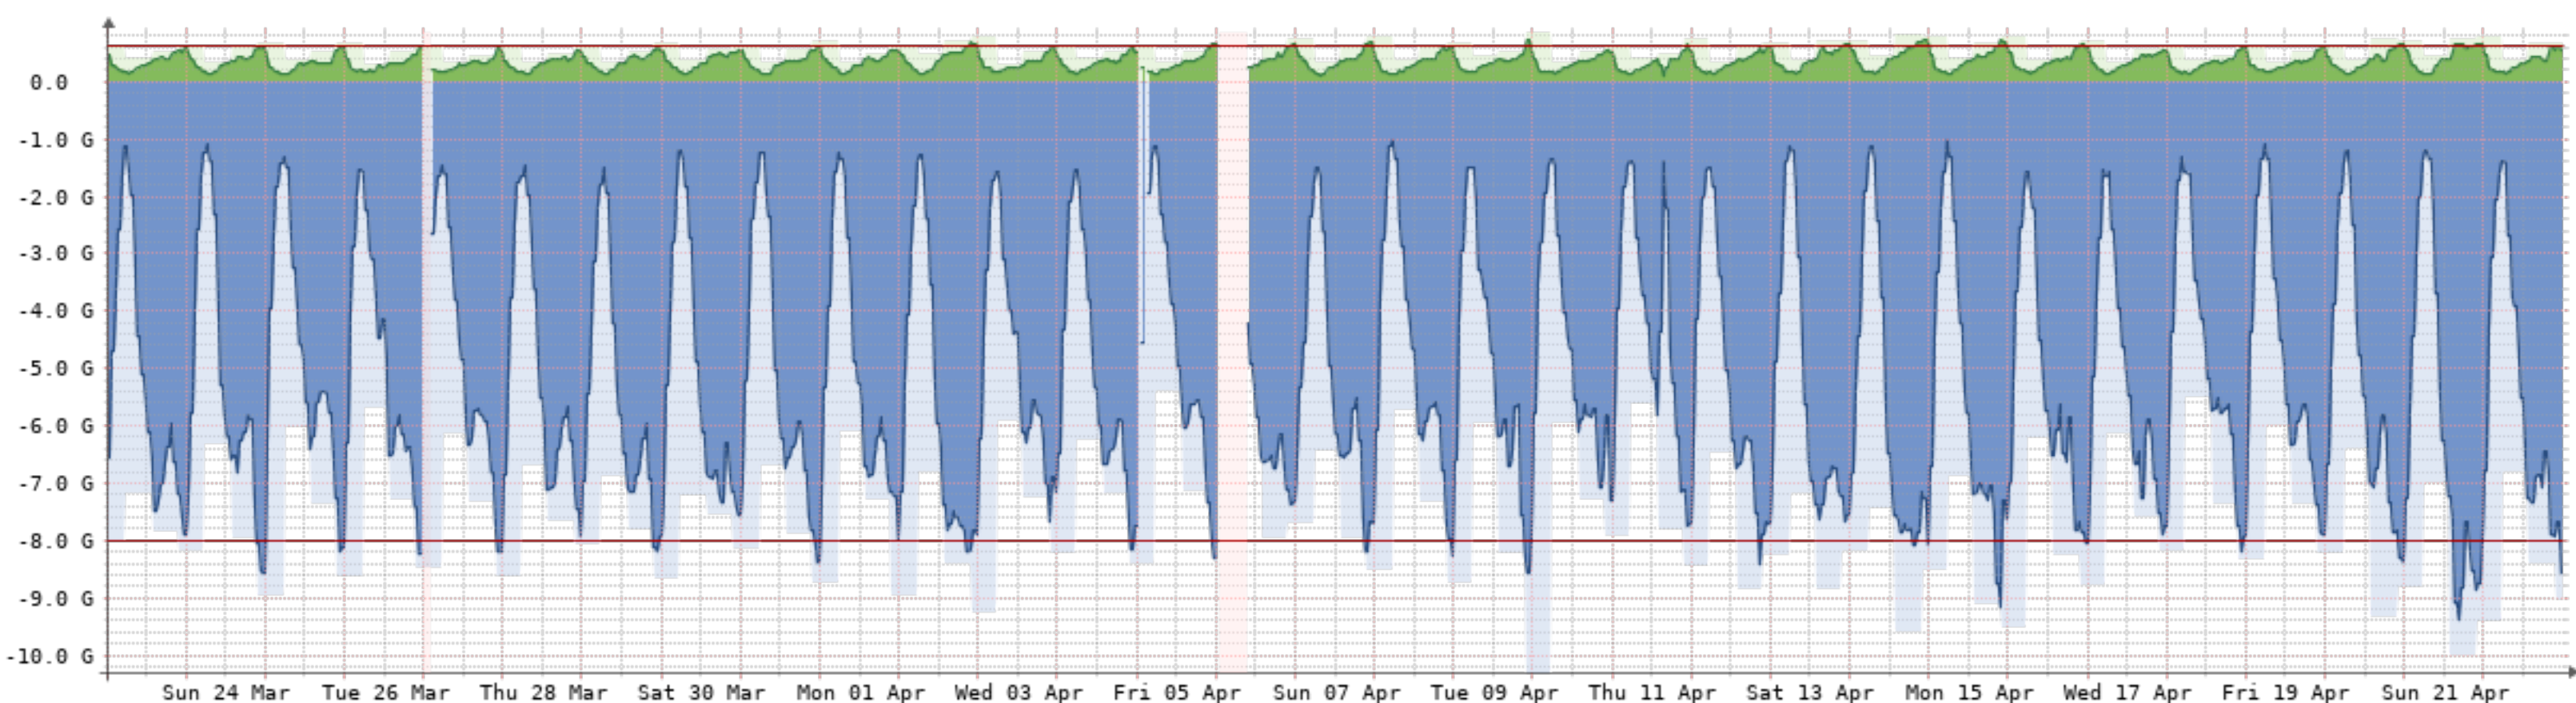

Bits/s	Last	Avg	Max	95th
↗ In	563.72M	356.21M	848.64M	616.50M
↘ Out	8.58G	5.13G	10.31G	8.00G
Total	1.80P	(In 117.02T Out 1.69P)		

2024-3-23 - 2024-4-23 - Grupo-Equis-SA(NQN-QUI)[10G]