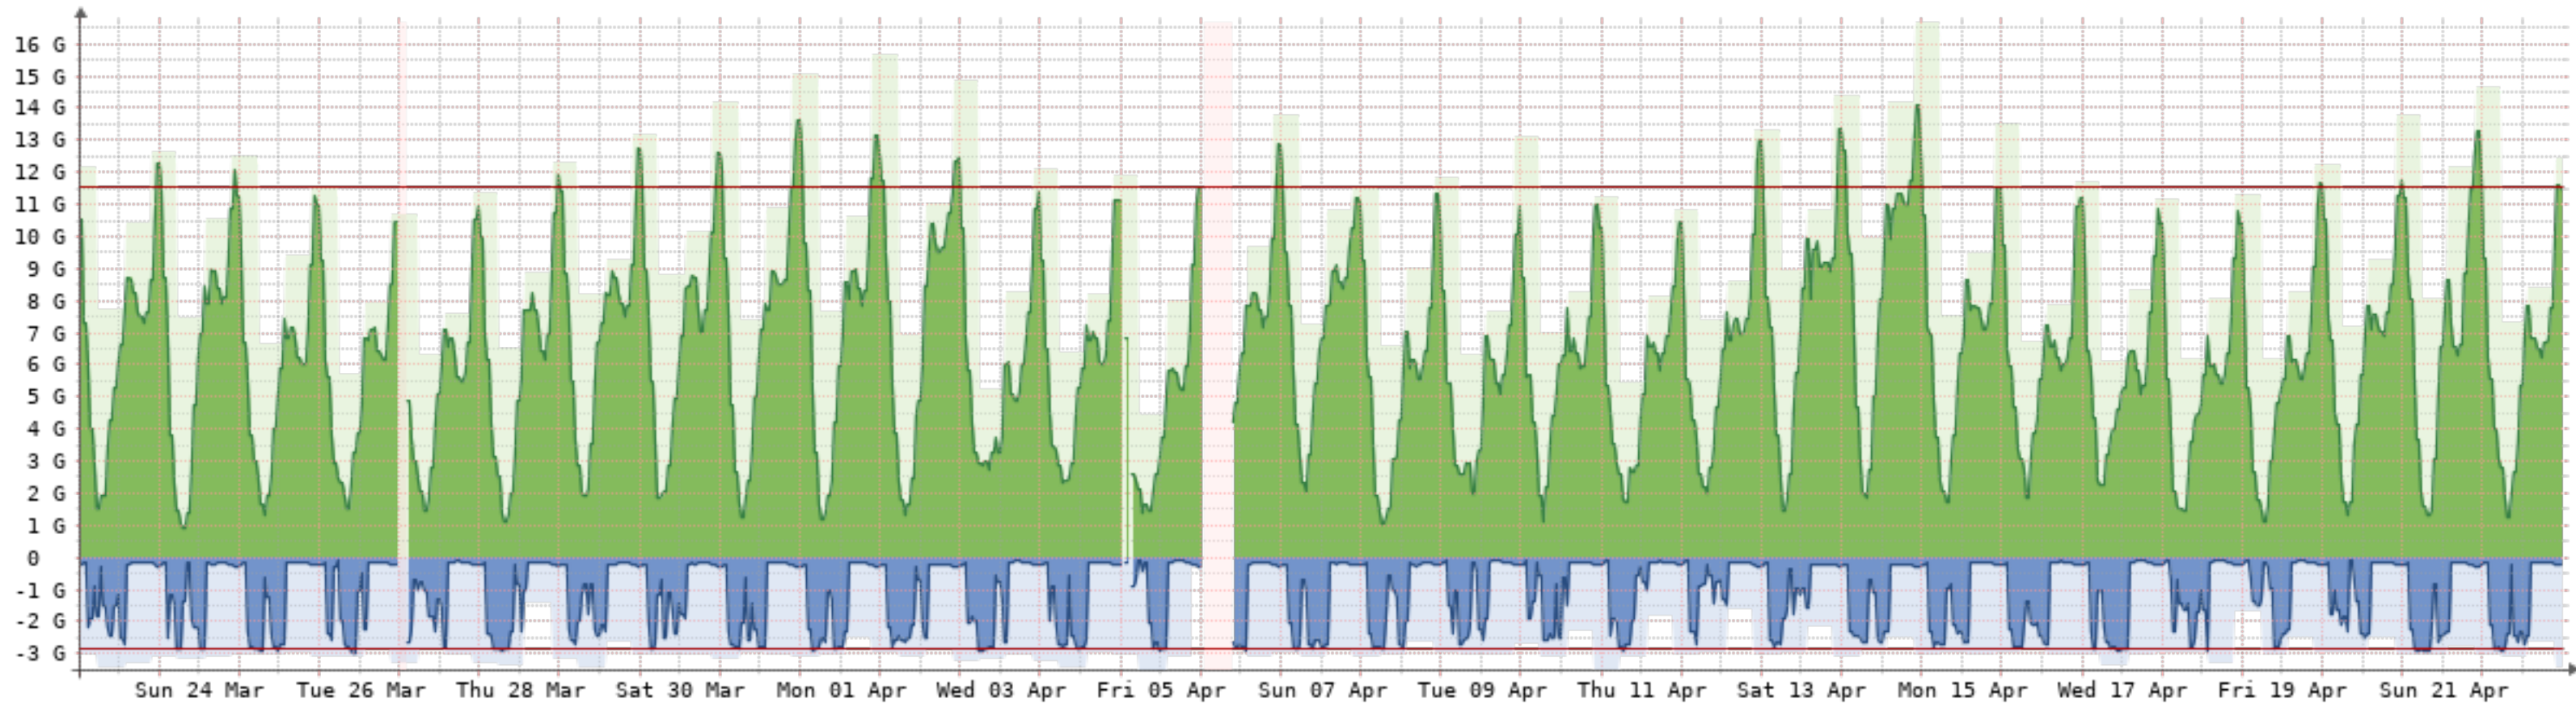

Bits/s	Last	Avg	Max	95th
— In	11.47G	6.32G	16.65G	11.54G
— Out	237.01M	1.10G	3.52G	2.84G
Total	2.44P	(In 2.08P	Out 362.96T)	

2024-3-23 - 2024-4-23 - Netflix-[200Gb]