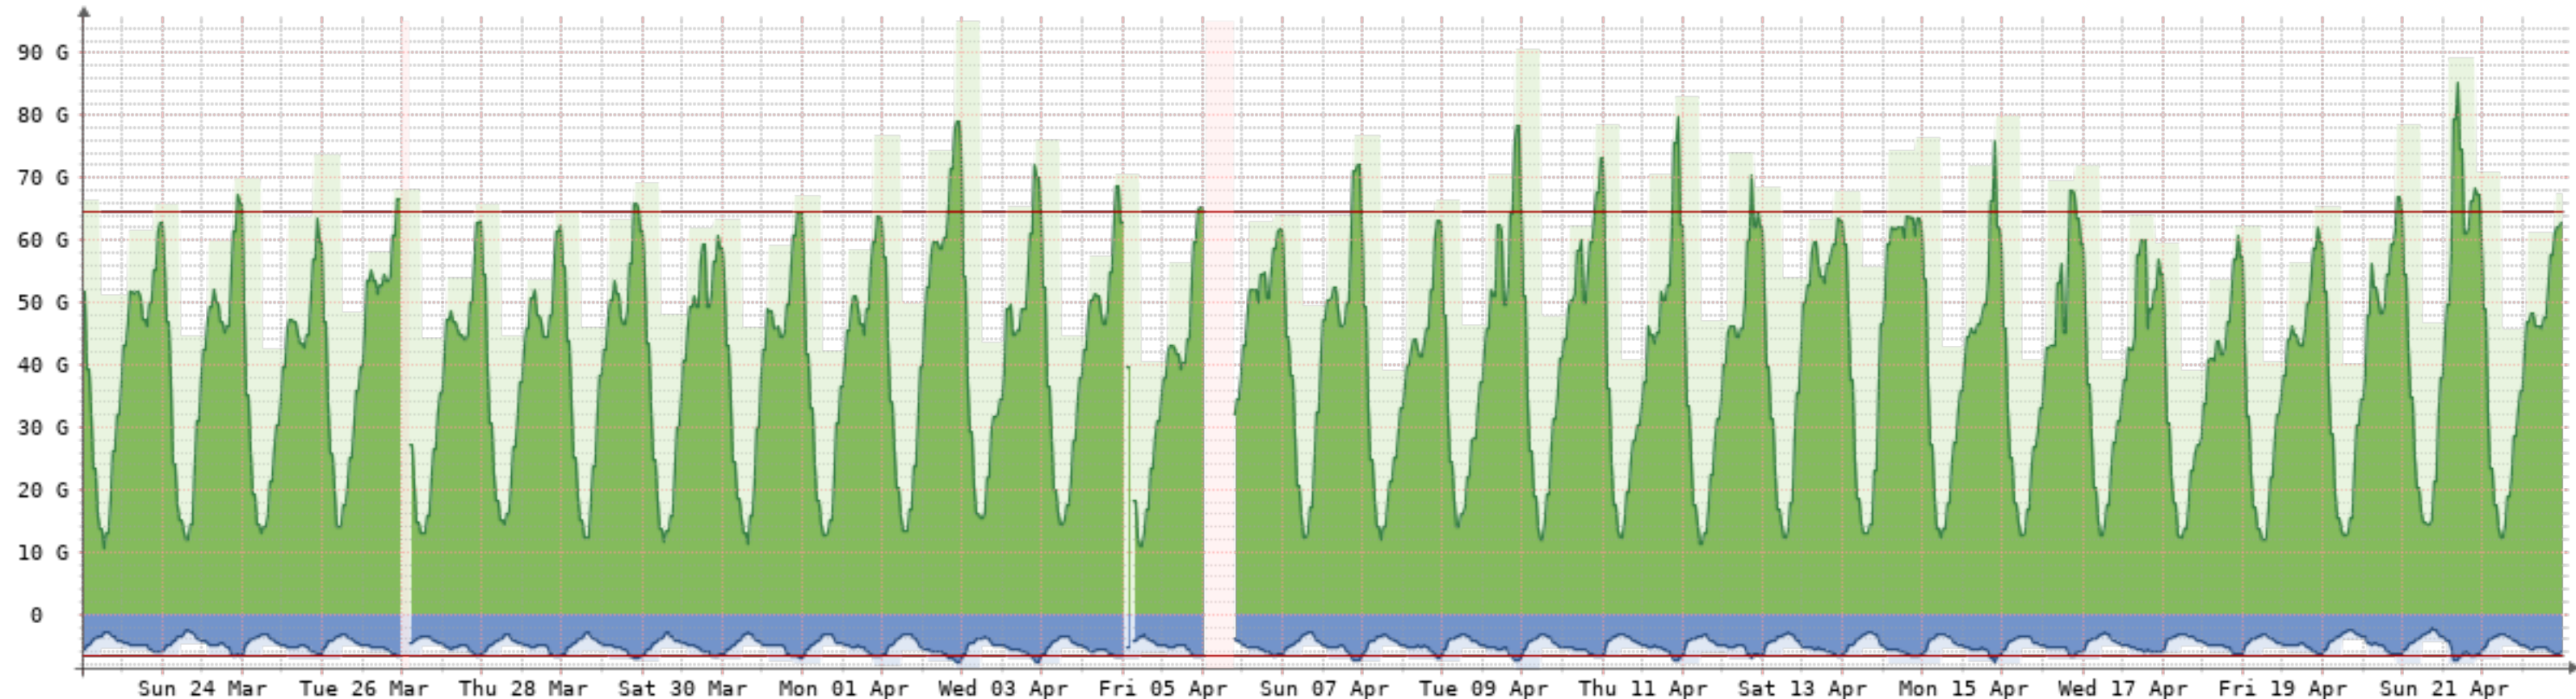

Bits/s	Last	Avg	Max	95th
— In	62.99G	40.01G	94.98G	64.59G
— Out	6.01G	4.93G	8.73G	6.69G
Total	14.76P	(In 13.14P	Out 1.62P)	

2024-3-23 - 2024-4-23 - Silica-N2N:NQN-a-RCN[100GB]