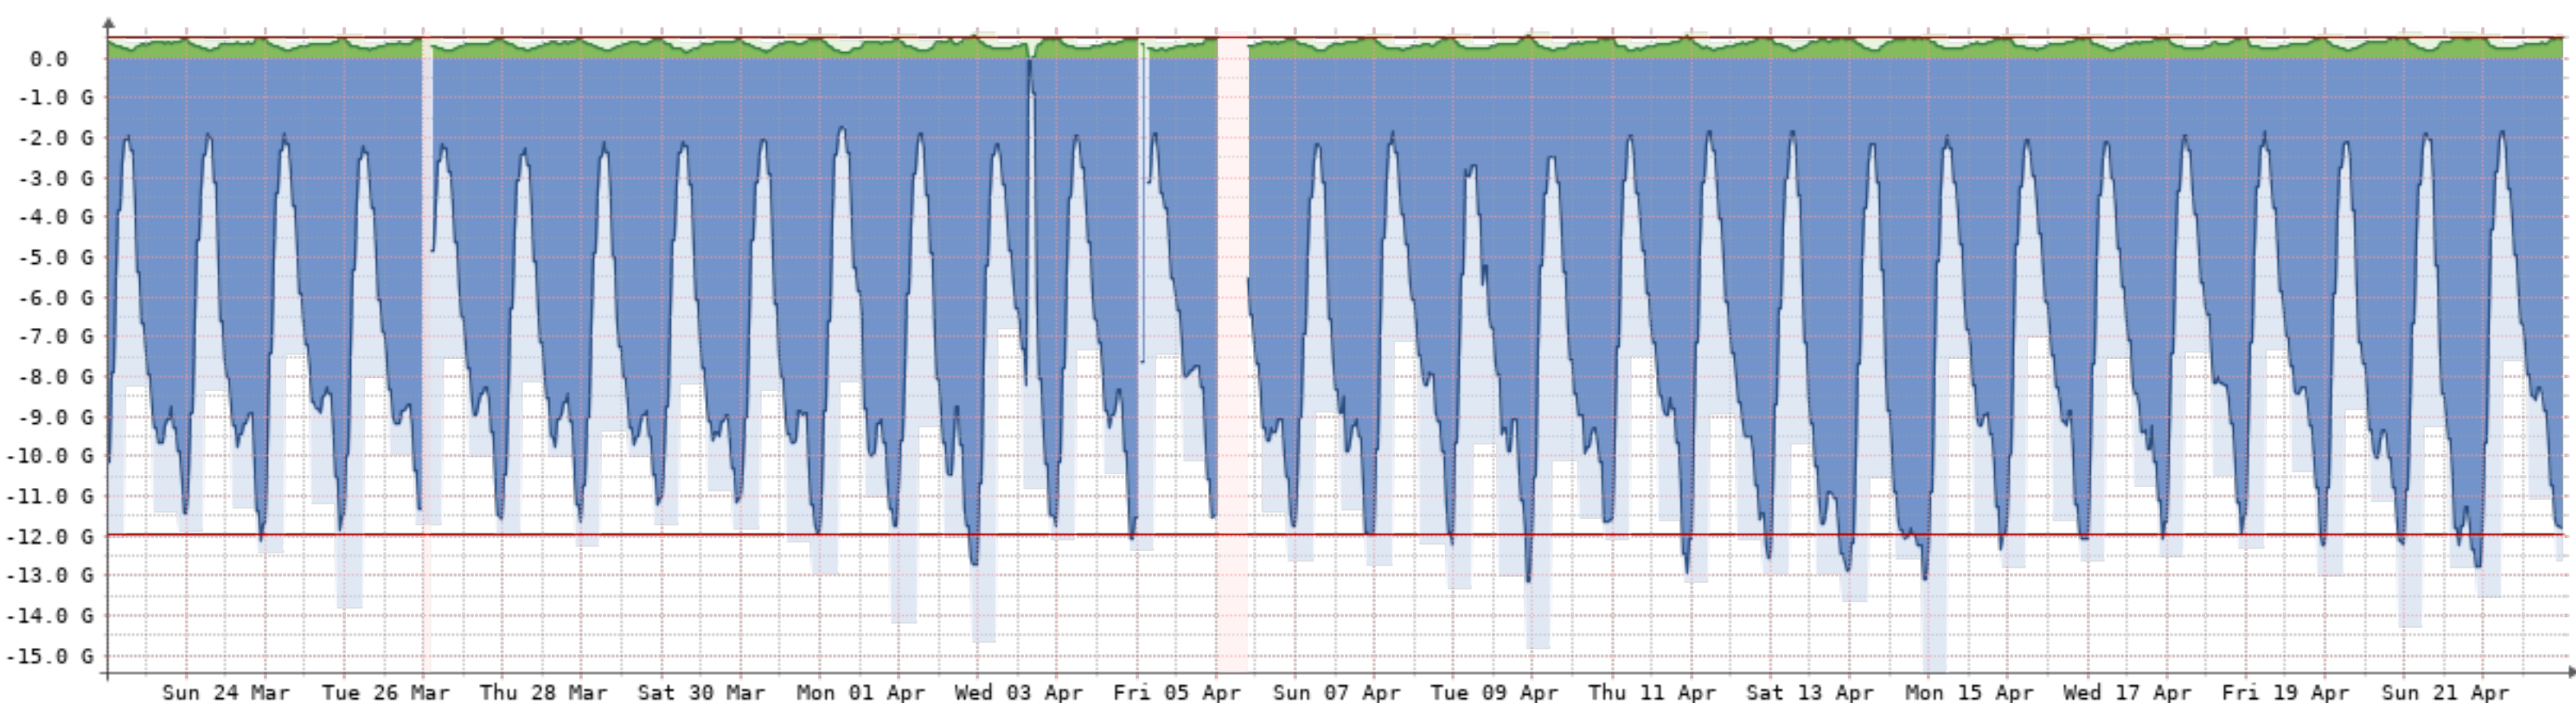

Bits/s	Last	Avg	Max	95th
✓ In	475.38M	351.35M	626.20M	497.77M
✗ Out	11.79G	7.35G	15.44G	11.98G
Total	2.53P	(In 115.42T Out 2.42P)		

2024-3-23 - 2024-4-23 - Max-Internet(NQN-NMJ)[20GB]