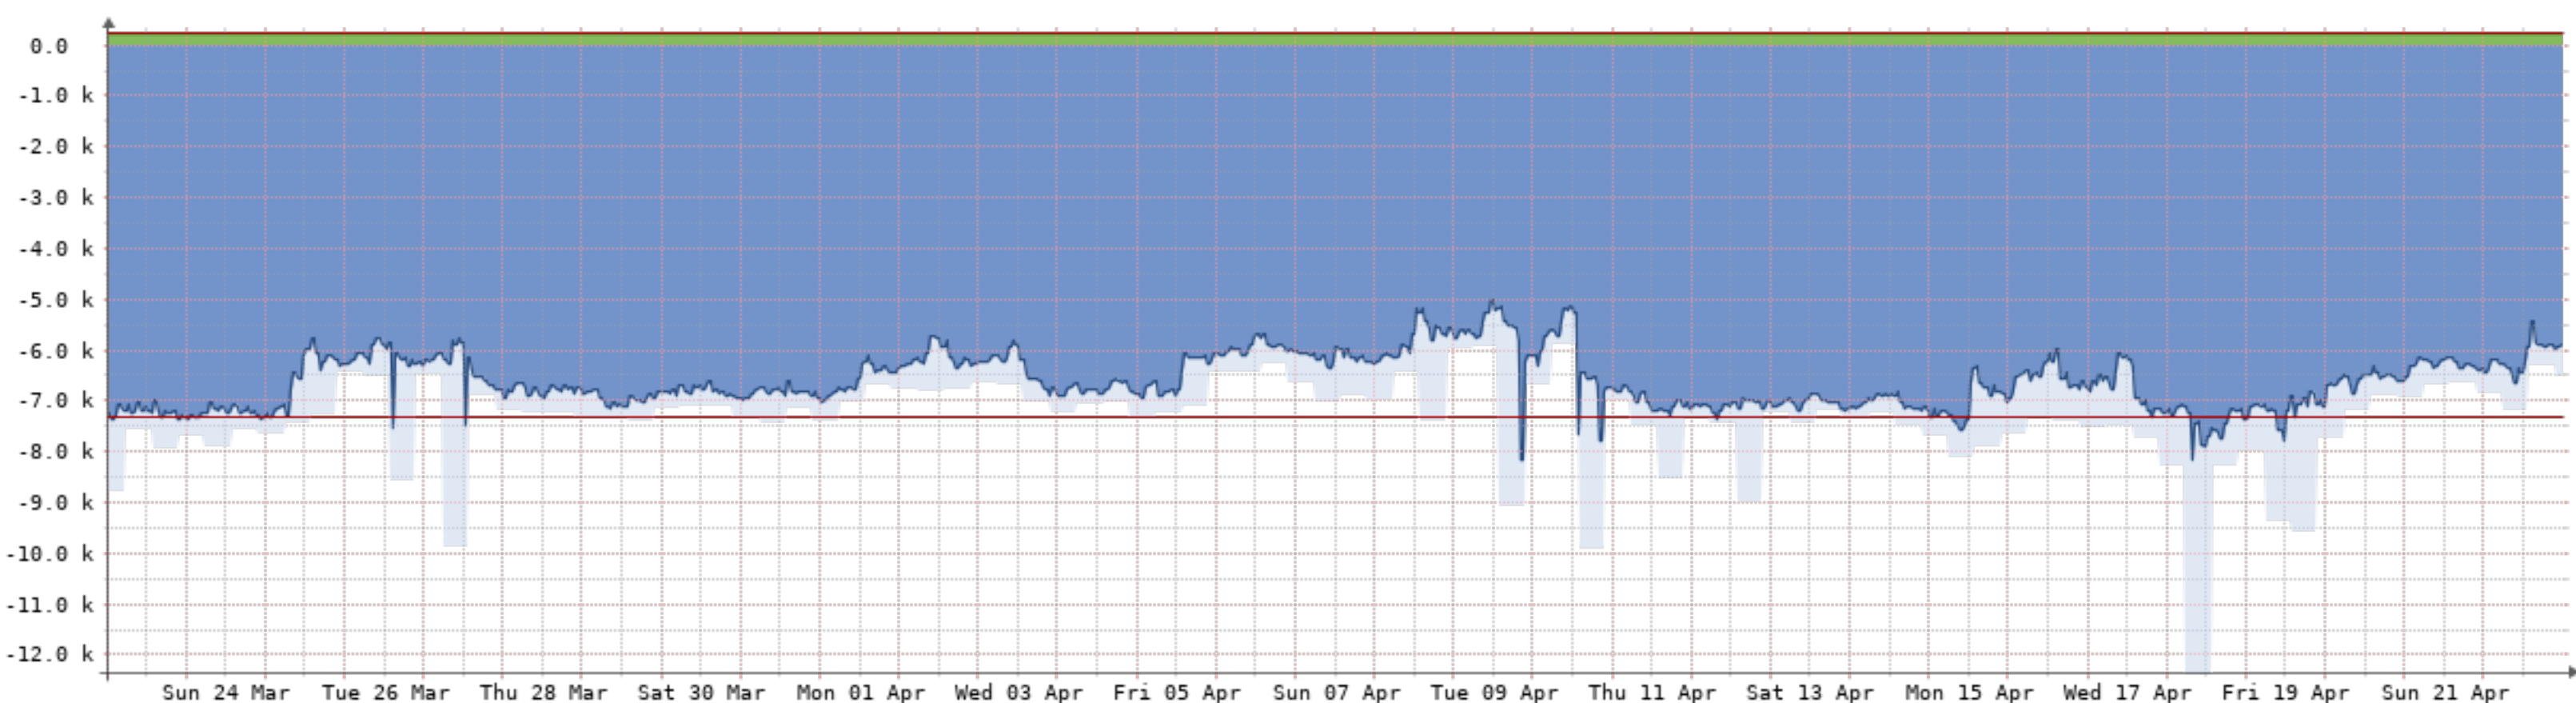

Bits/s	Last	Avg	Max	95th
In	228.41	228.62	236.30	229.53
Out	5.90k	6.61k	12.36k	7.31k
Total	2.29G	(In 76.54M Out 2.21G)		

2024-3-23 - 2024-4-23 - Cittarella(NQN-CIT)[1GB]