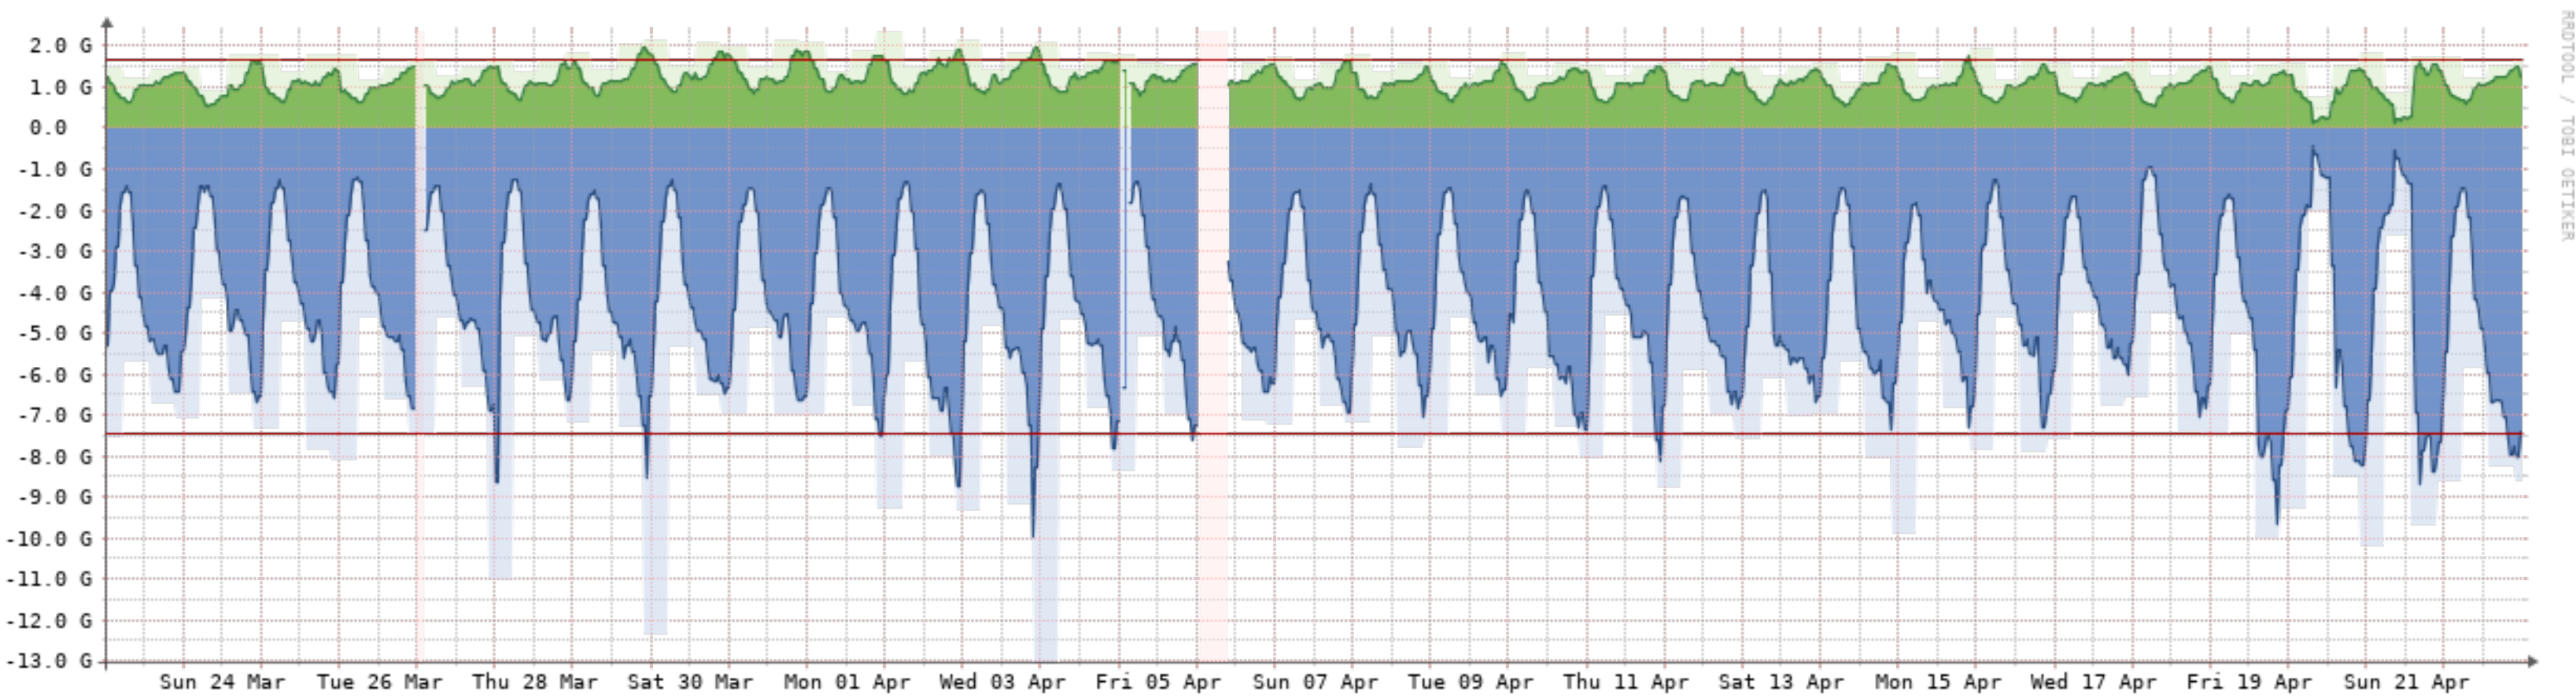

Bits/s	Last	Avg	Max	95th
✓ In	1.27G	1.13G	2.33G	1.65G
✗ Out	7.39G	4.39G	13.05G	7.45G
Total	1.81P	(In 370.44T	Out 1.44P)	

2024-3-23 - 2024-4-23 - Cotesma(NQN-COT)-[20GB]