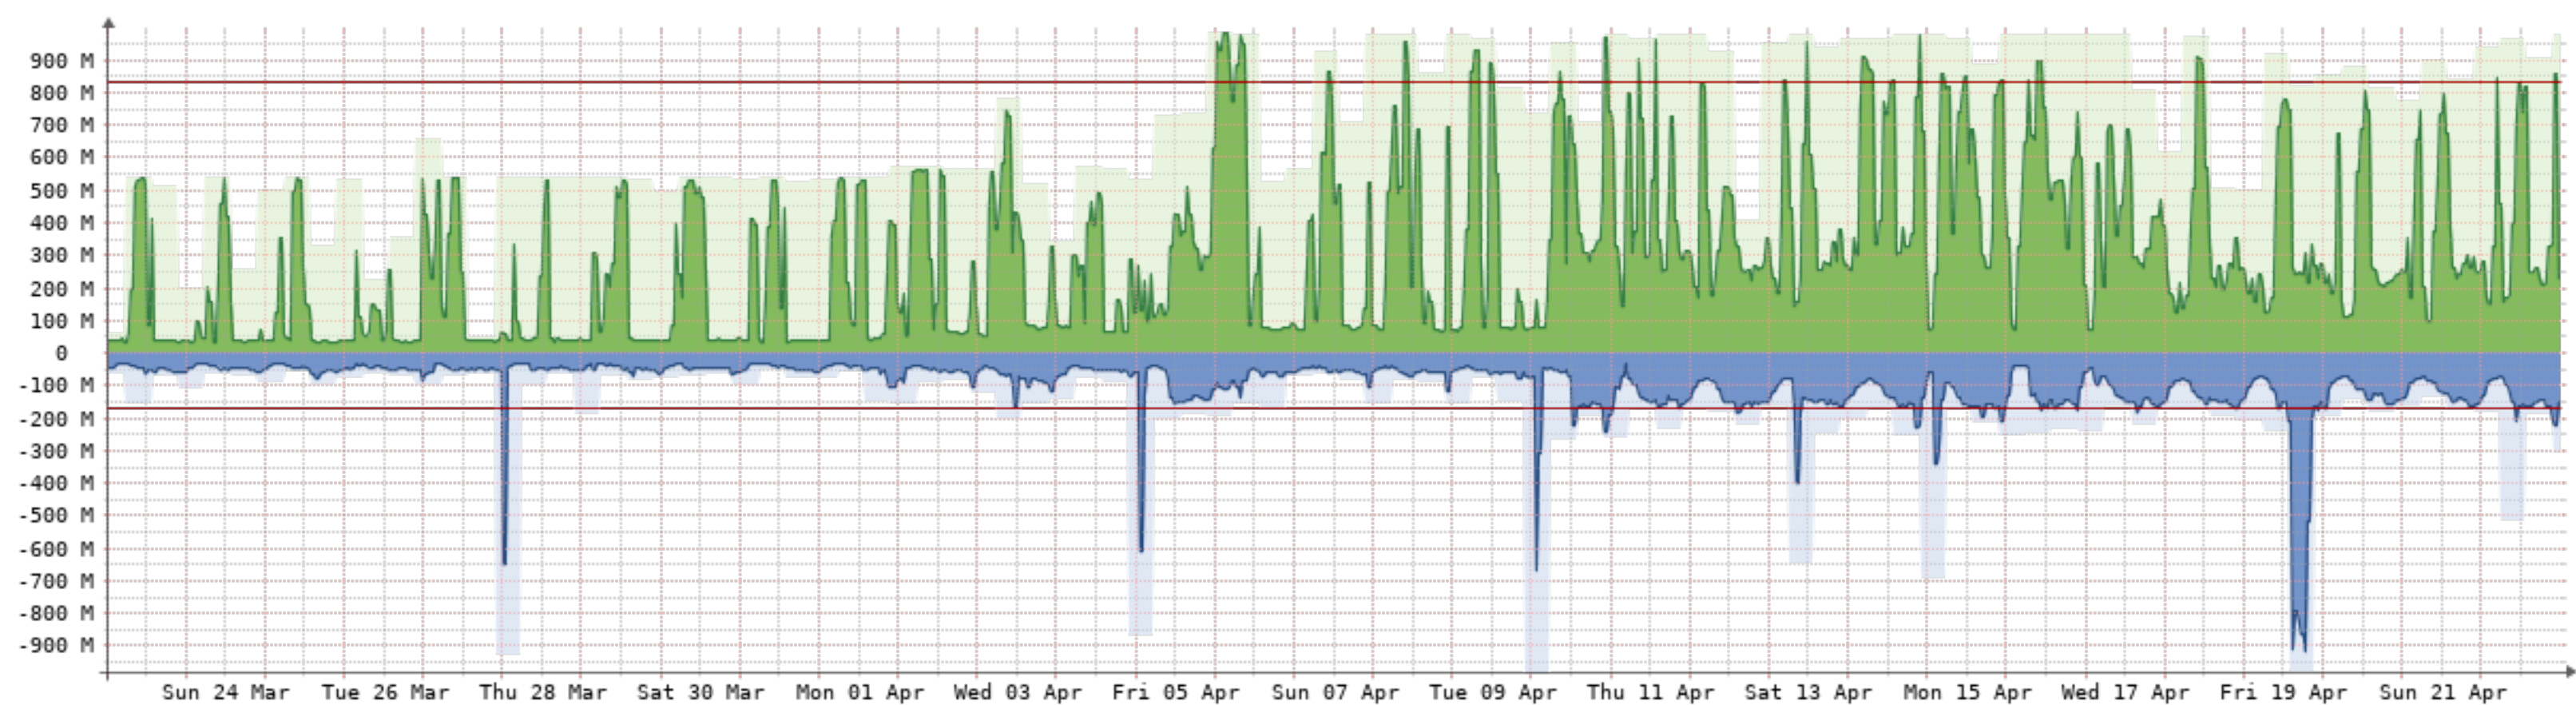

Bits/s	Last	Avg	Max	95th
✓ In	226.80M	304.08M	983.17M	833.86M
✗ Out	149.58M	95.08M	981.98M	167.59M
Total	133.64T	(In 101.81T Out 31.83T)		

2024-3-23 - 2024-4-23 - Internet-Silica-GGC-FNA[1Gb]