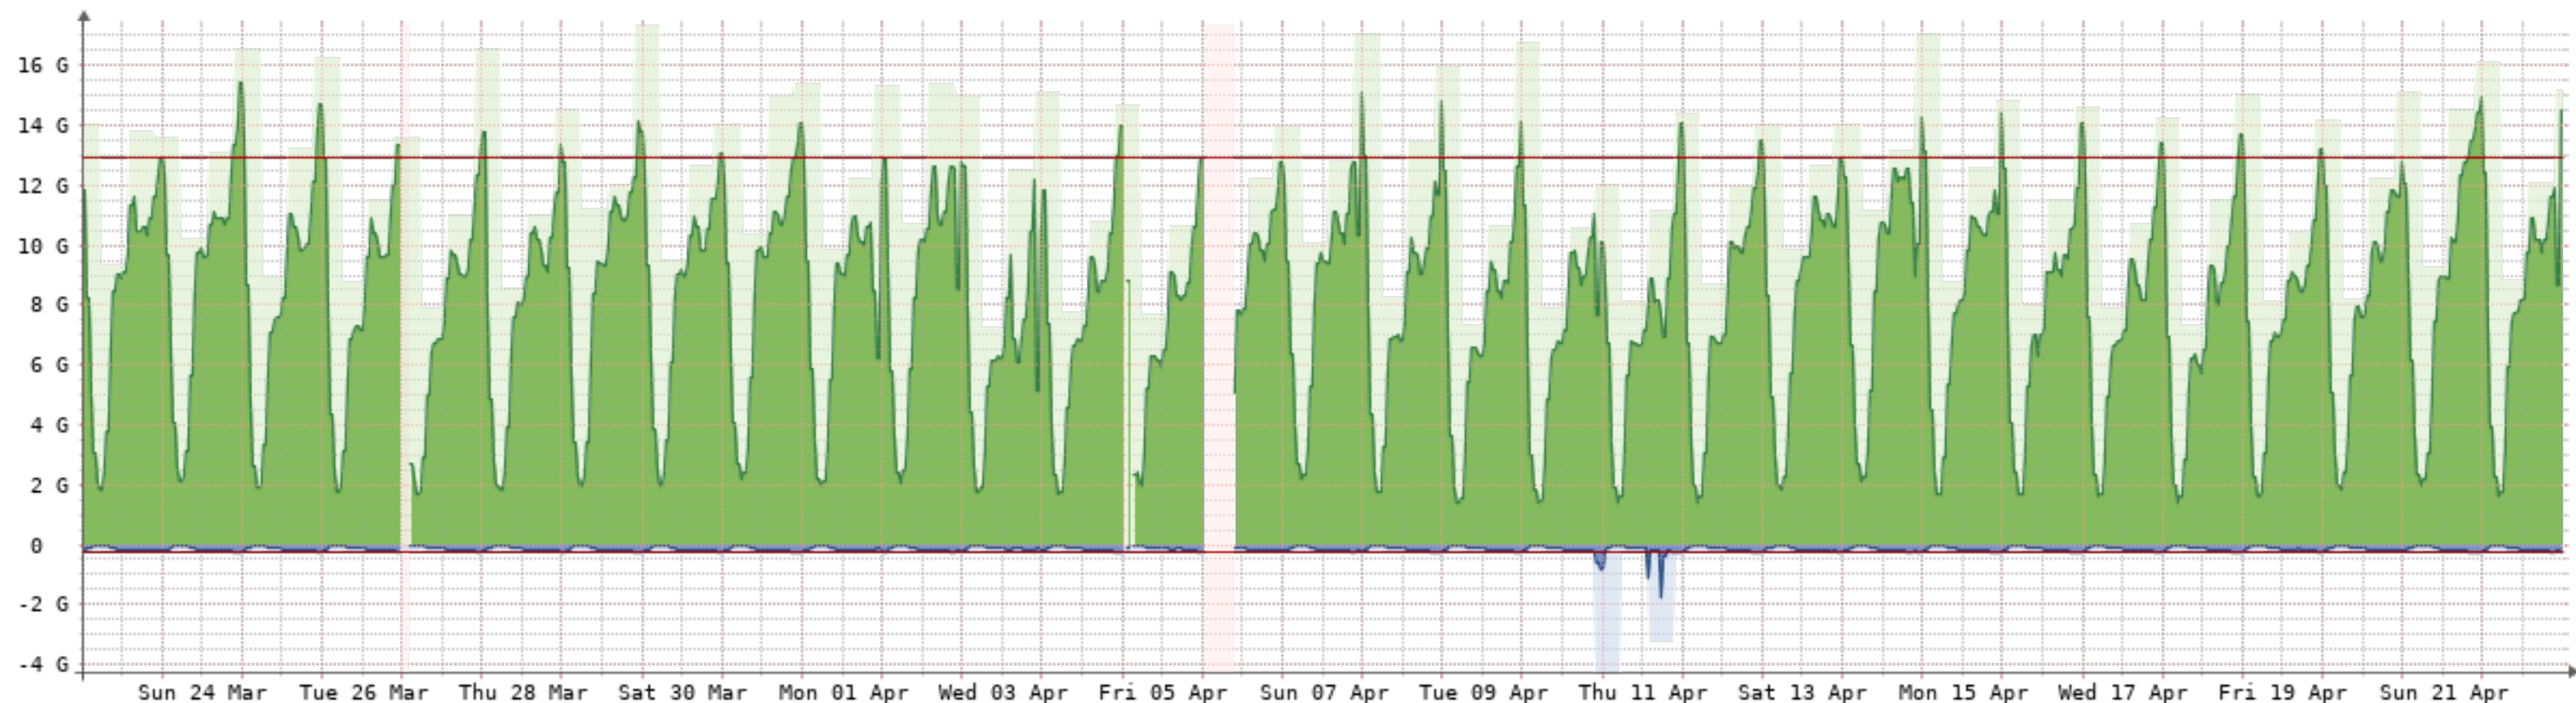

Bits/s	Last	Avg	Max	95th
✓ In	14.54G	8.08G	17.32G	12.94G
✗ Out	245.35M	144.75M	4.28G	233.77M
Total	2.70P	(In 2.66P Out 47.55T)		

2024-3-23 - 2024-4-23 - mpFNA:Facebook-NQN-mpFNA