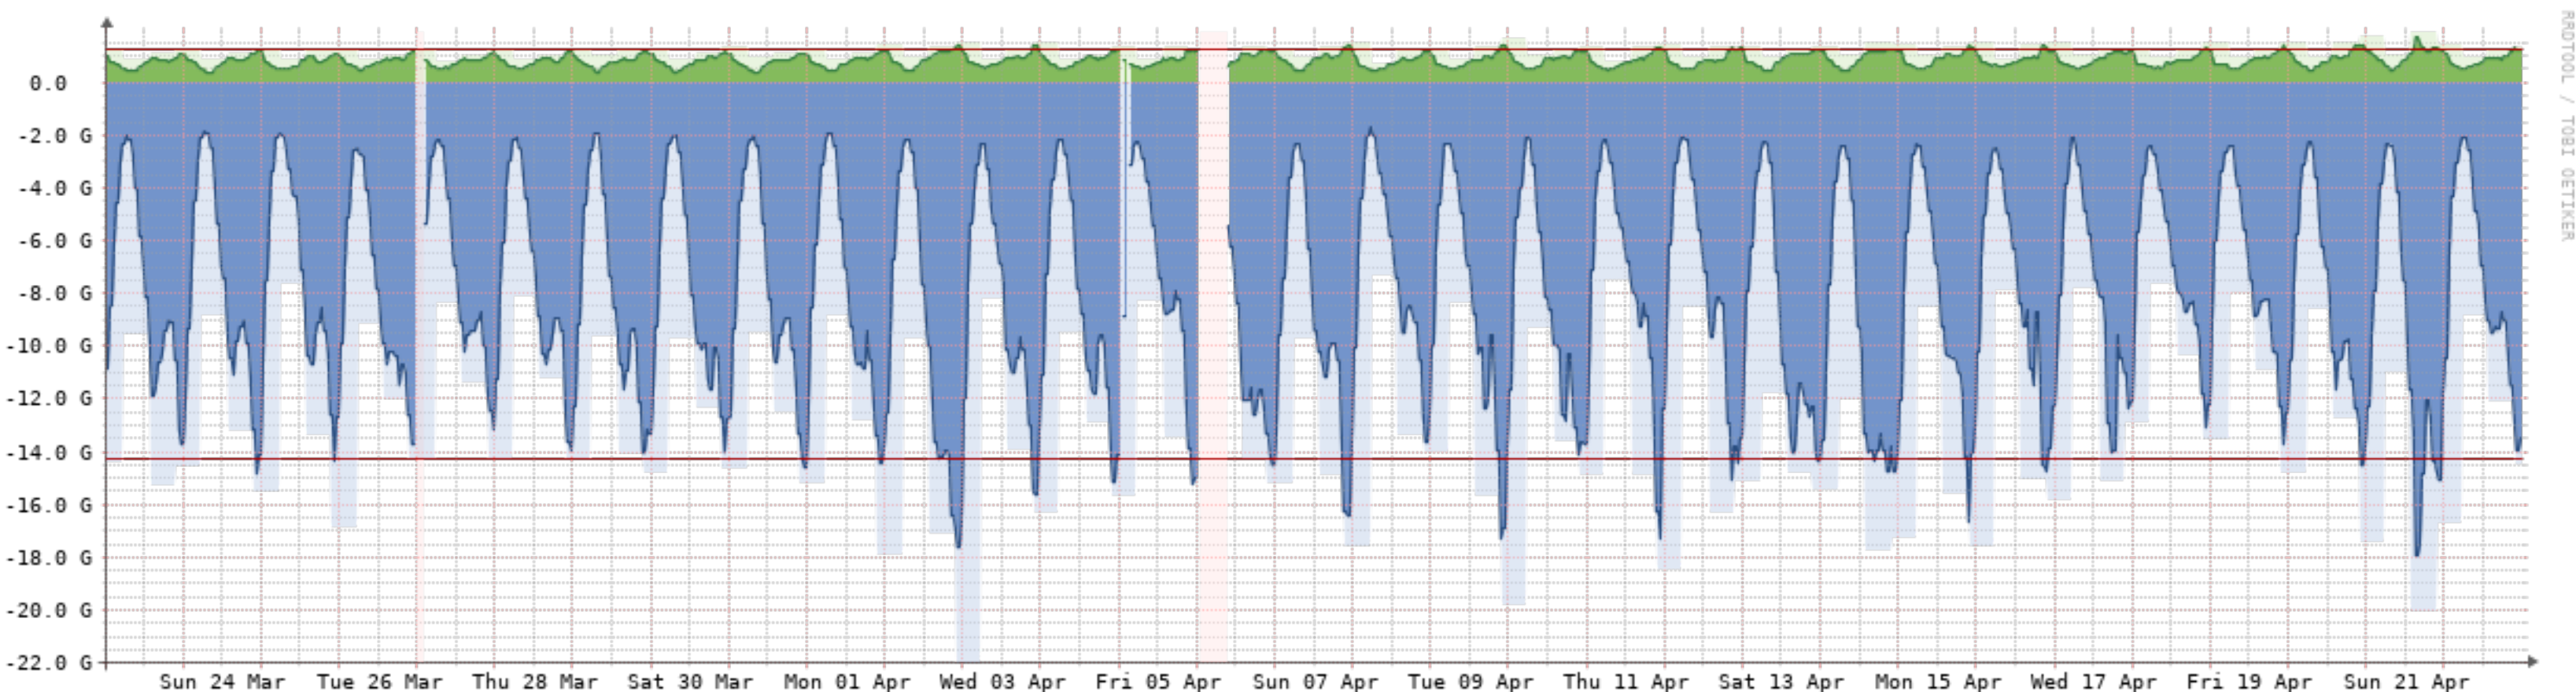

Bits/s	Last	Avg	Max	95th
✓ In	1.25G	850.52M	1.88G	1.25G
✗ Out	13.44G	8.13G	21.99G	14.28G
Total	2.95P	(In 279.40T Out 2.67P)		

2024-3-23 - 2024-4-23 - Neunet(NQN-CEN)[20GB]