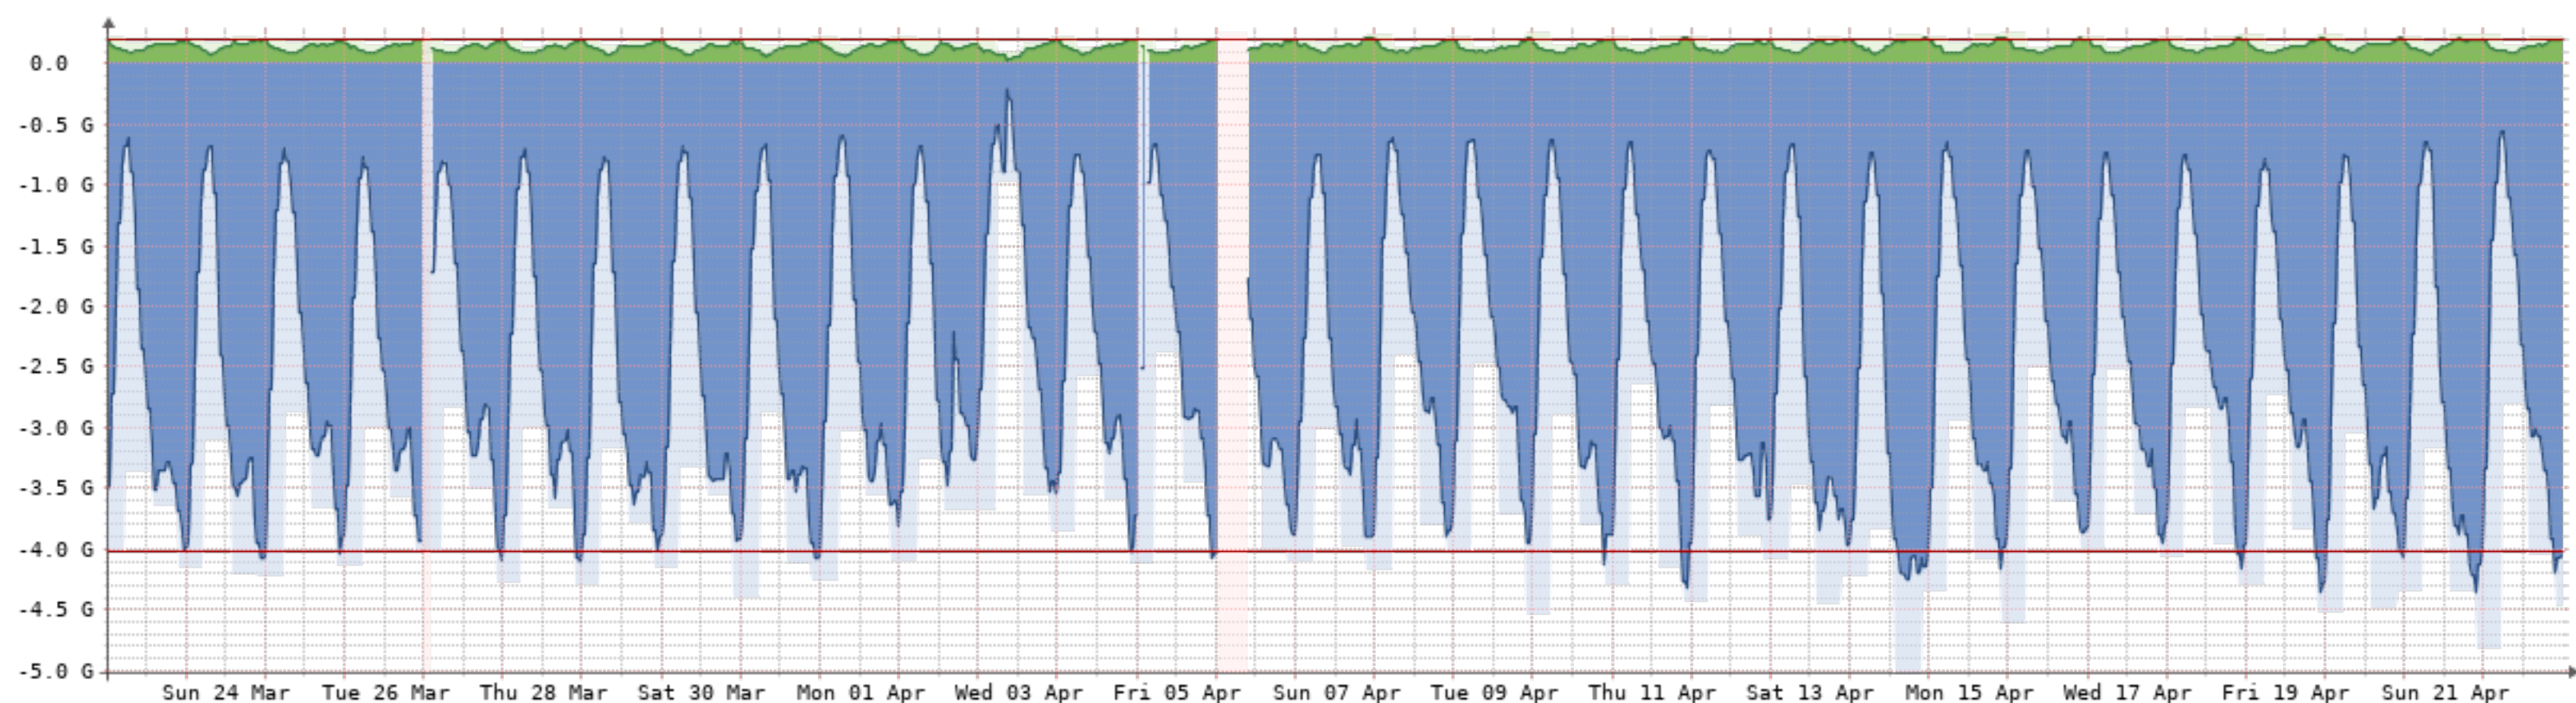

Bits/s	Last	Avg	Max	95th
✓ In	192.33M	139.23M	249.39M	197.34M
✗ Out	4.05G	2.51G	5.02G	4.02G
Total	871.50T	(In 45.74T	Out 825.76T)	

2024-3-23 - 2024-4-23 - TPP(NQN-TPP)-[10GB]