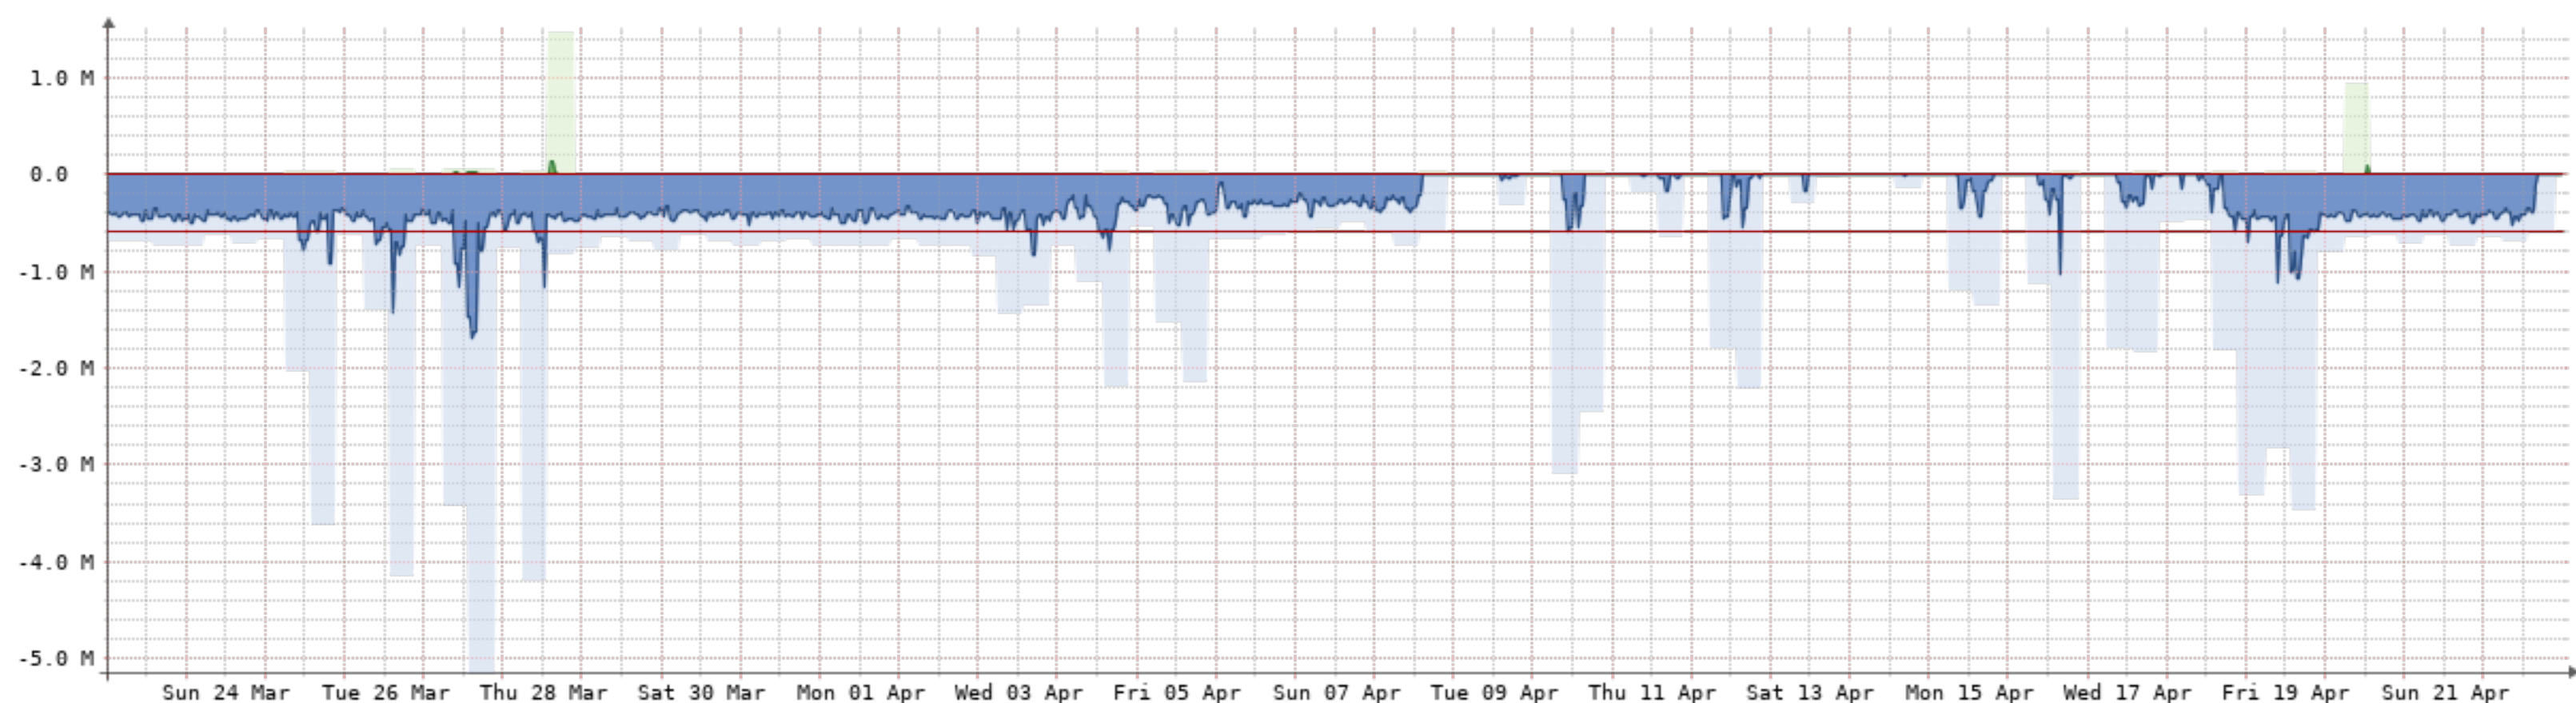

Bits/s	Last	Avg	Max	95th
✓ In	1.35k	4.13k	1.46M	8.02k
✗ Out	446.39	307.63k	5.15M	586.19k
Total	104.38G	(In 1.38G	Out 102.99G)	

2024-3-23 - 2024-4-23 - IXP-Bariloche-[1Gb]