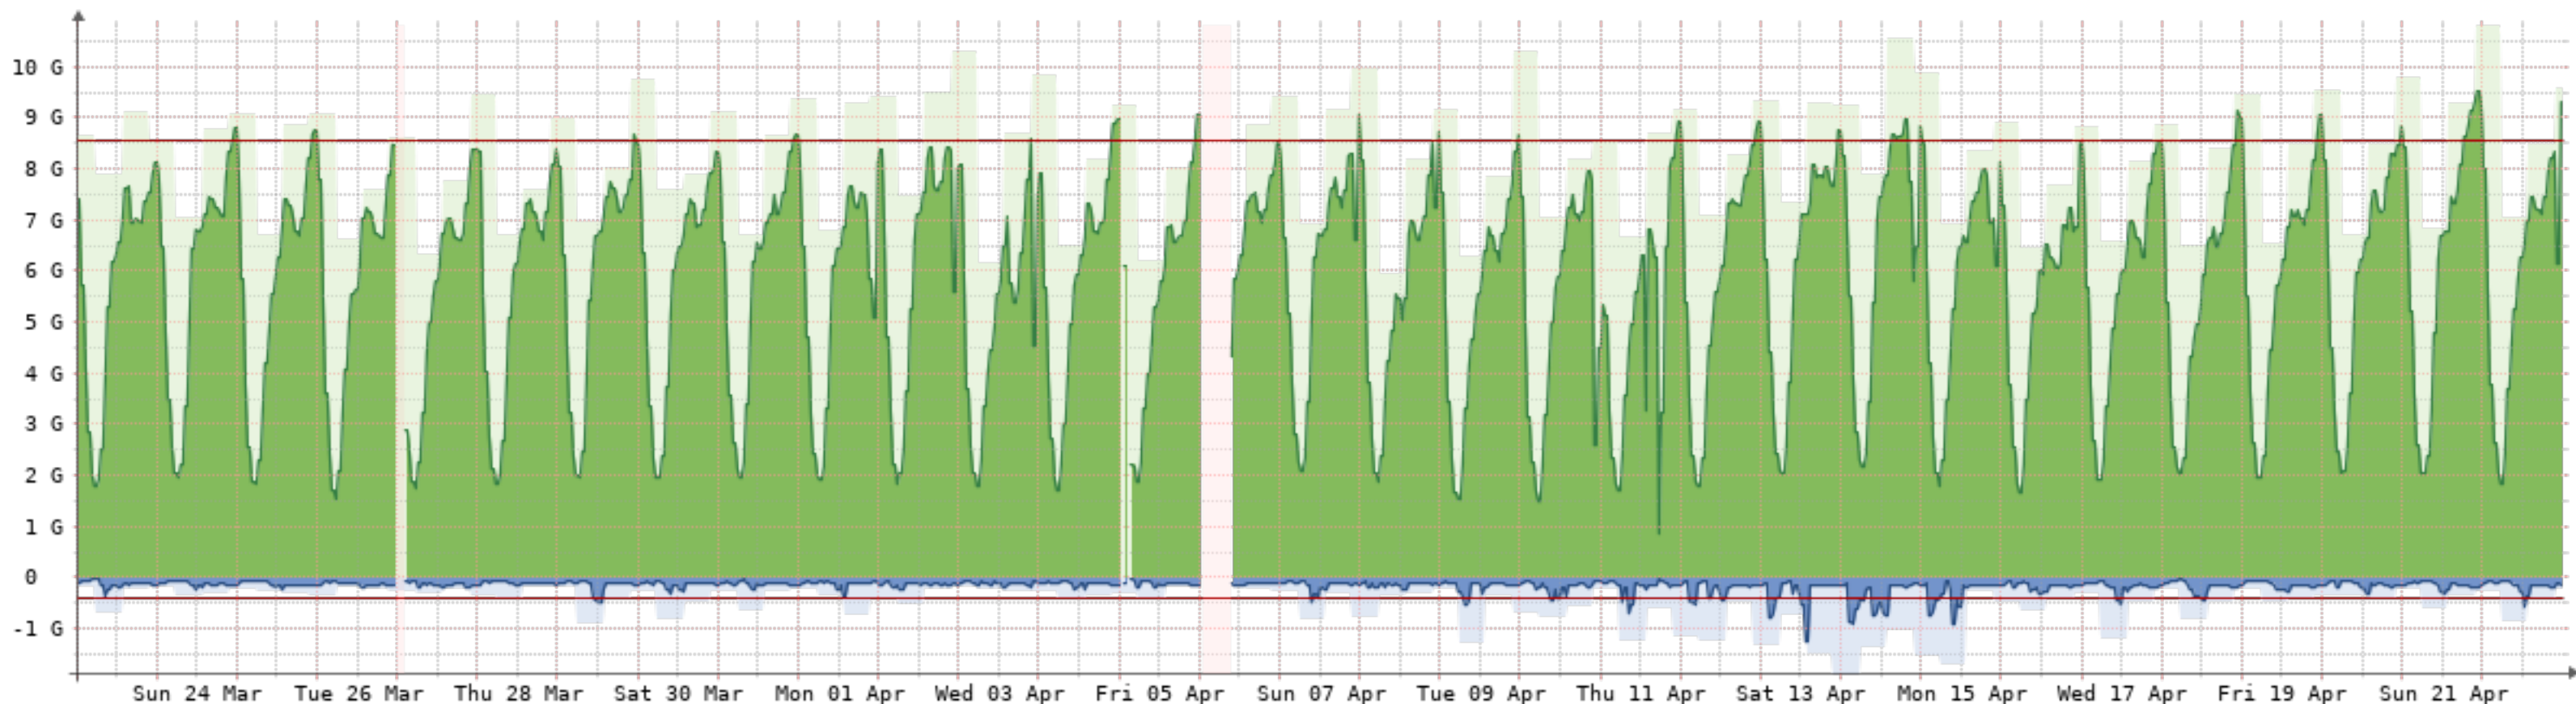

Bits/s	Last	Avg	Max	95th
Green / In	9.31G	5.80G	10.79G	8.55G
Blue / Out	167.61M	160.10M	1.88G	420.57M
Total	1.96P	(In 1.90P Out 52.59T)		

2024-3-23 - 2024-4-23 - Davitel-N2N:NQN-a-RCN[10GB]